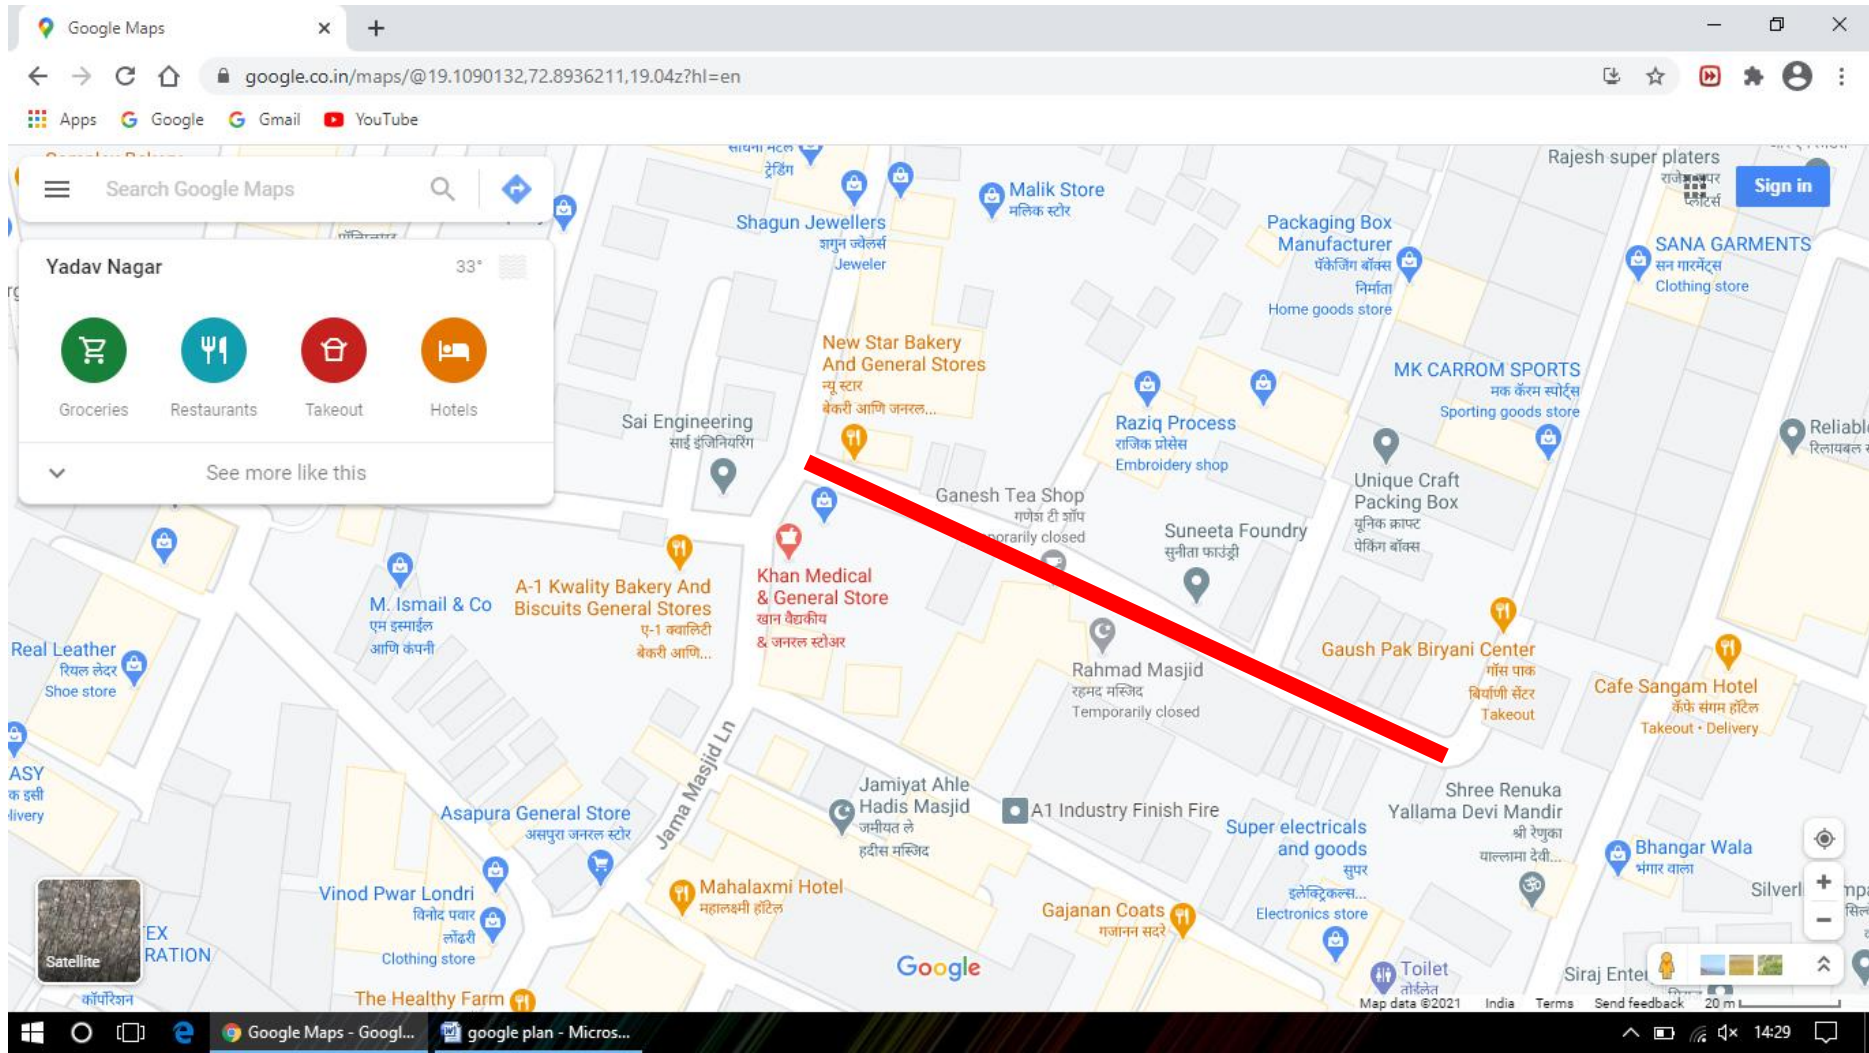

Shivshakti nagar internal road(Dharmveer sambhaji gate to internal road)

Tunga village internal road

Azad Market Road

Road from Solkadi Hotel to Powai Vihar Banglow

Road from shivaji chowk to Jama Masjid

Madina Market Yadav Nagar to Shetty Chemical

Josh nagar Kairani road to Meri Mata Church

Kahairani Road to Shivam School Road

Road from Madina market to Madina Masjid

Madina Market to Narayan Plaza

Khairani Road to Alwin Nagar

Badru Compound Road

Laxmi Narayan Mandir Marg(Khairani road to Anjali Medical)