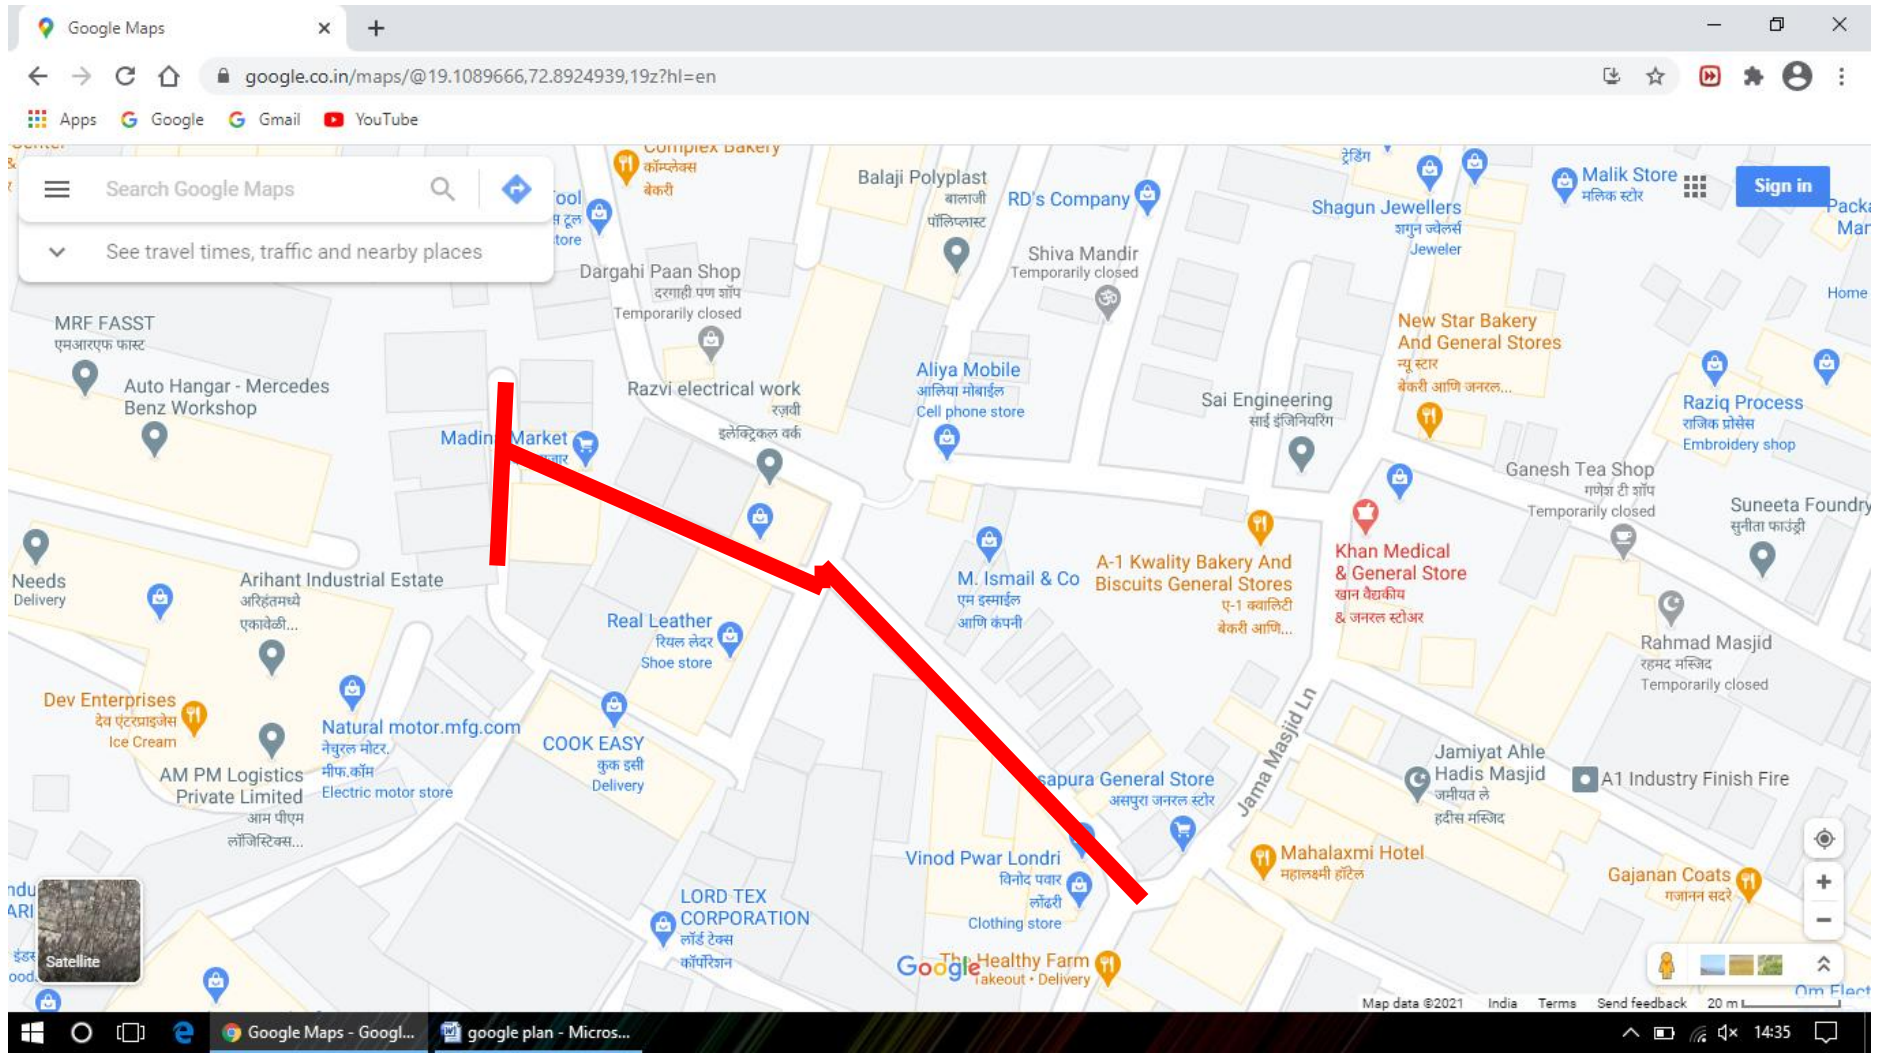

Shivshakti nagar internal road(Dharmveer sambhaji gate to internal road)

Tunga village internal road

Azad Market Road

Road from Solkadi Hotel to Powai Vihar Banglow

Road from shivaji chowk to Jama Masjid

Madina Market Yadav Nagar to Shetty Chemical

Josh nagar Kairani road to Meri Mata Church

Kahairani Road to Shivam School Road

Road from Madina market to Madina Masjid

Madina Market to Narayan Plaza

Khairani Road to Alwin Nagar

Badru Compound Road

Laxmi Narayan Mandir Marg(Khairani road to Anjali Medical)