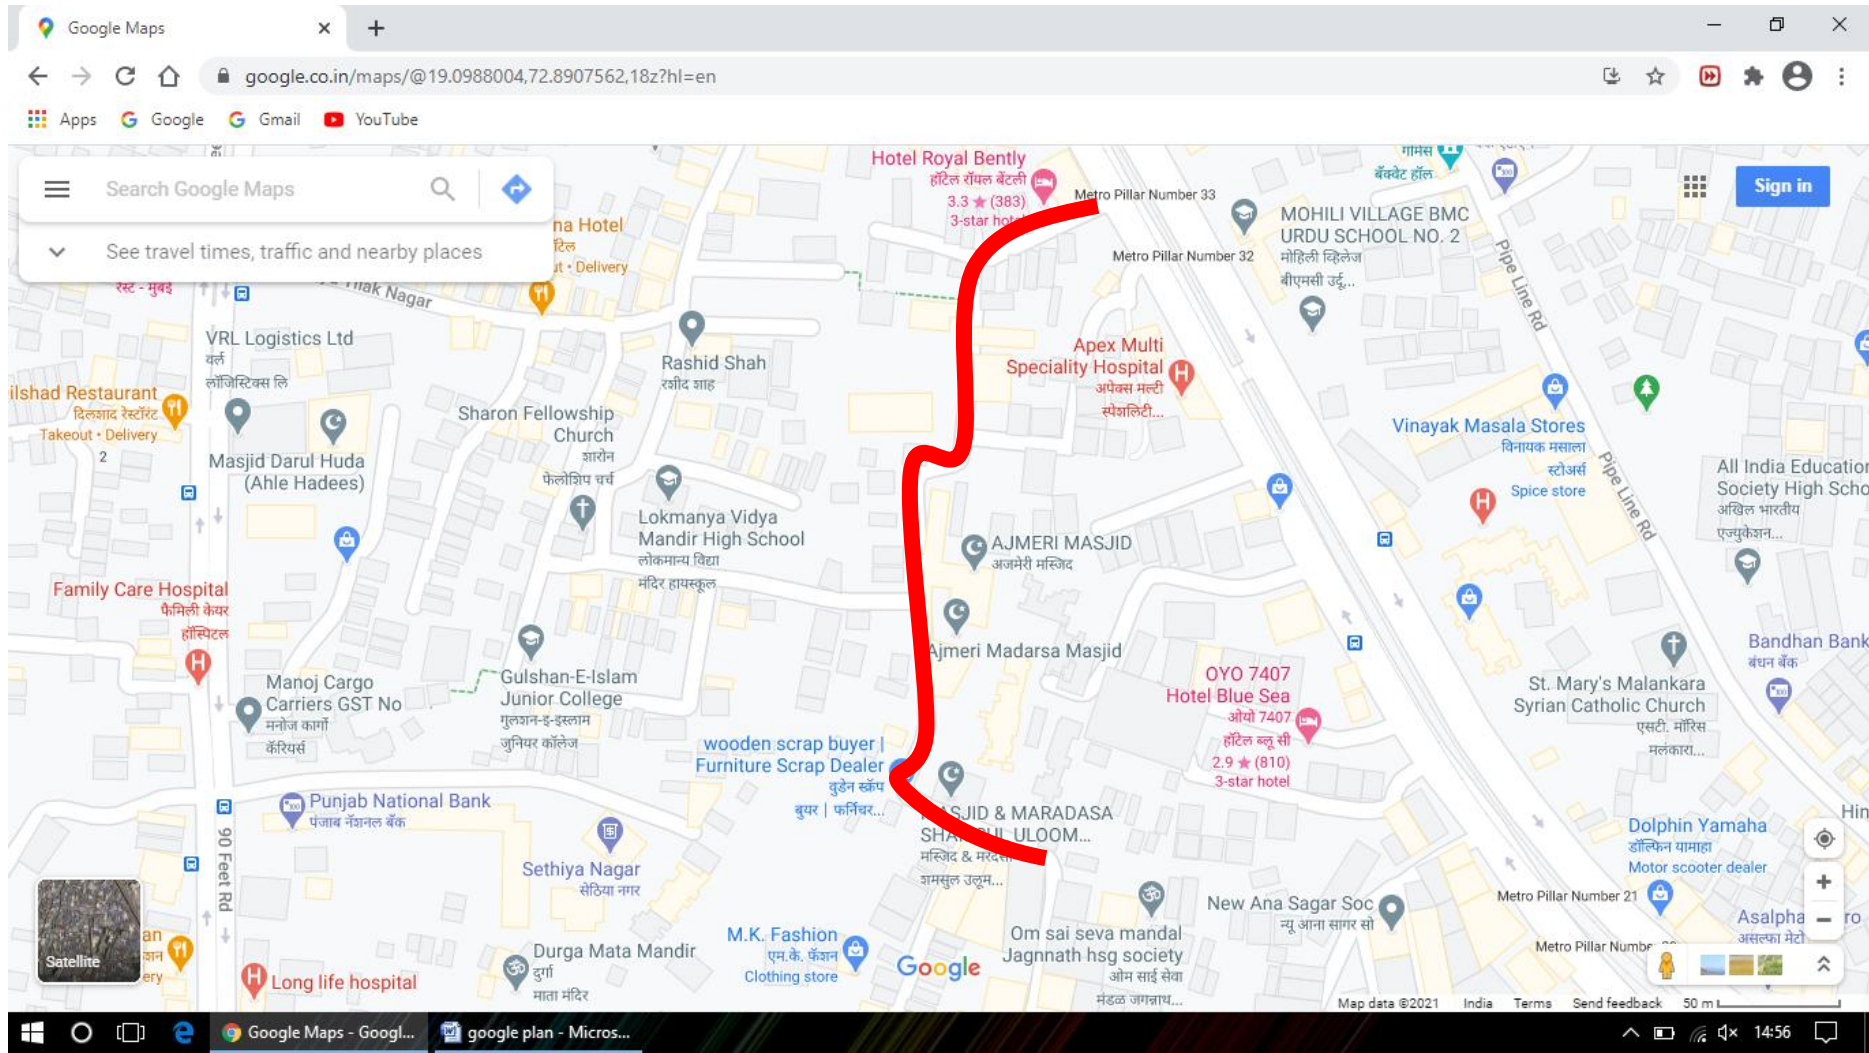

Road From AGLR to Ahle Hadis Masjid