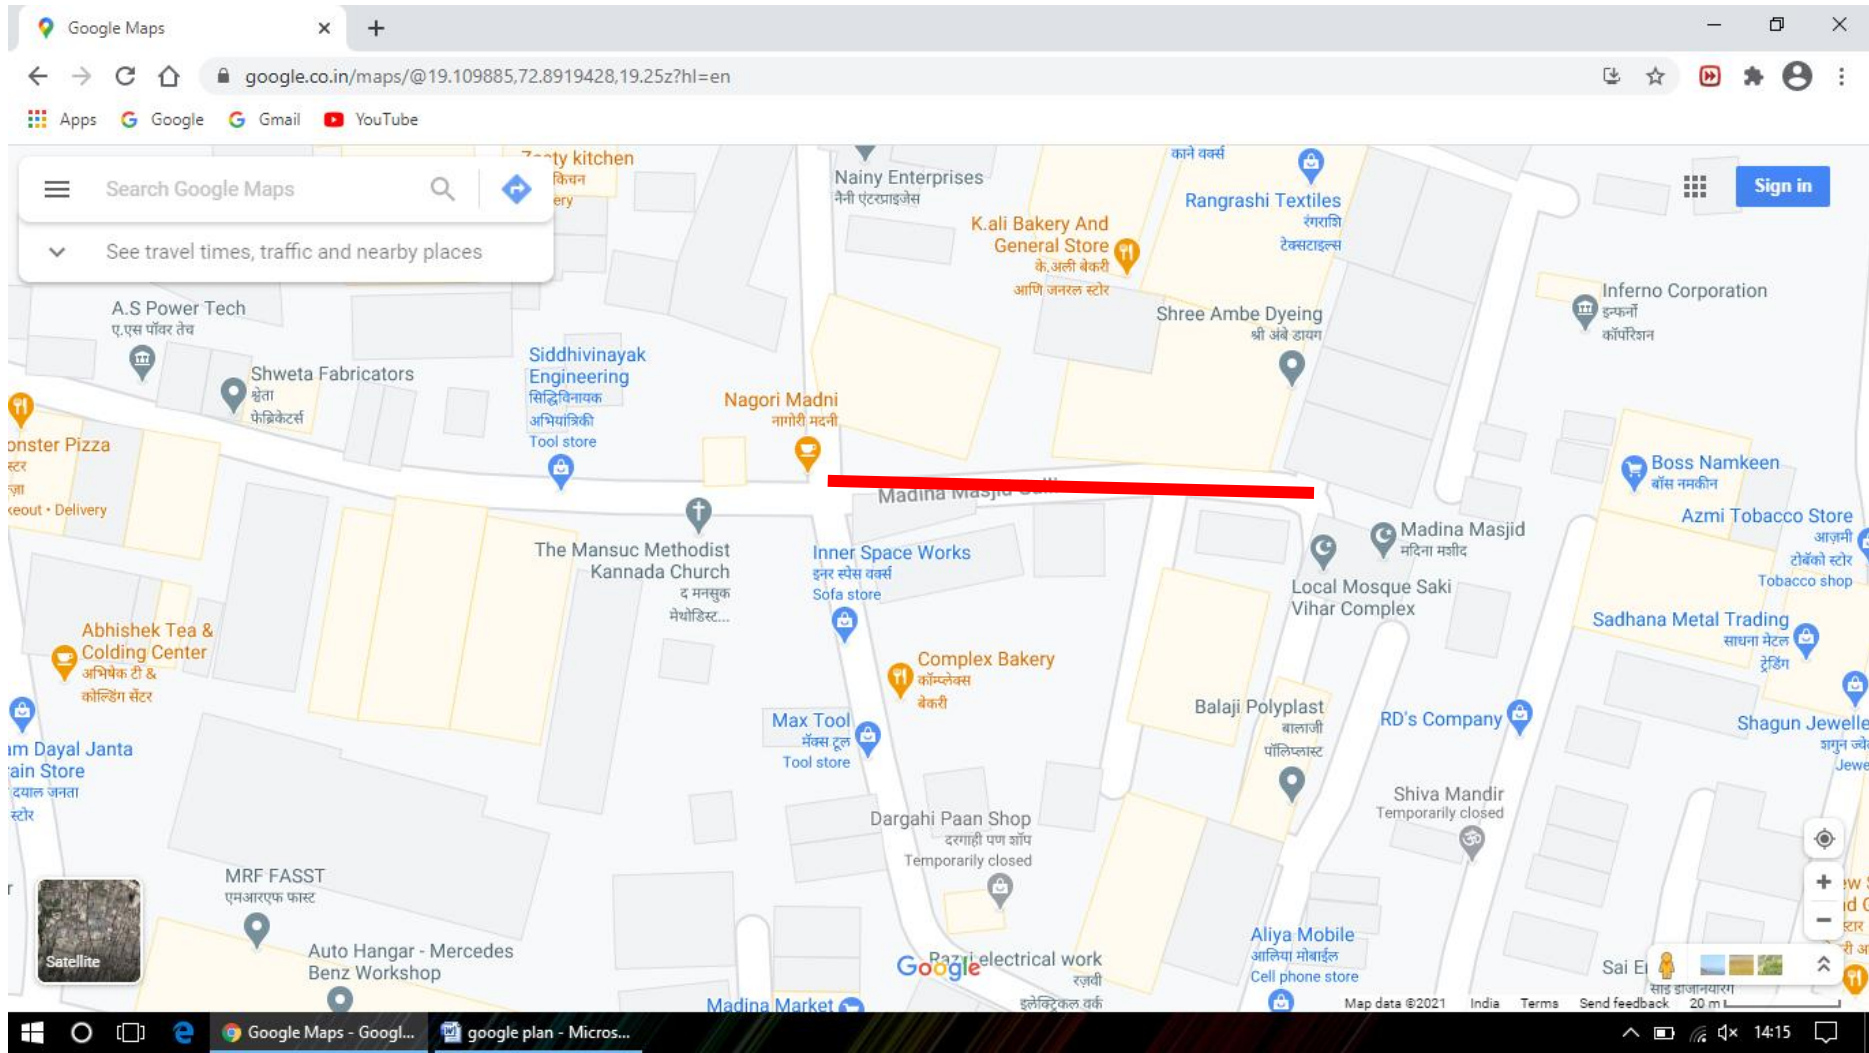

Shivshakti nagar internal road(Dharmveer sambhaji gate to internal road)

Tunga village internal road

Azad Market Road

Road from Solkadi Hotel to Powai Vihar Banglow

Road from shivaji chowk to Jama Masjid

Madina Market Yadav Nagar to Shetty Chemical

Josh nagar Kairani road to Meri Mata Church

Kahairani Road to Shivam School Road

Road from Madina market to Madina Masjid

Madina Market to Narayan Plaza

Khairani Road to Alwin Nagar

Badru Compound Road

Laxmi Narayan Mandir Marg(Khairani road to Anjali Medical)