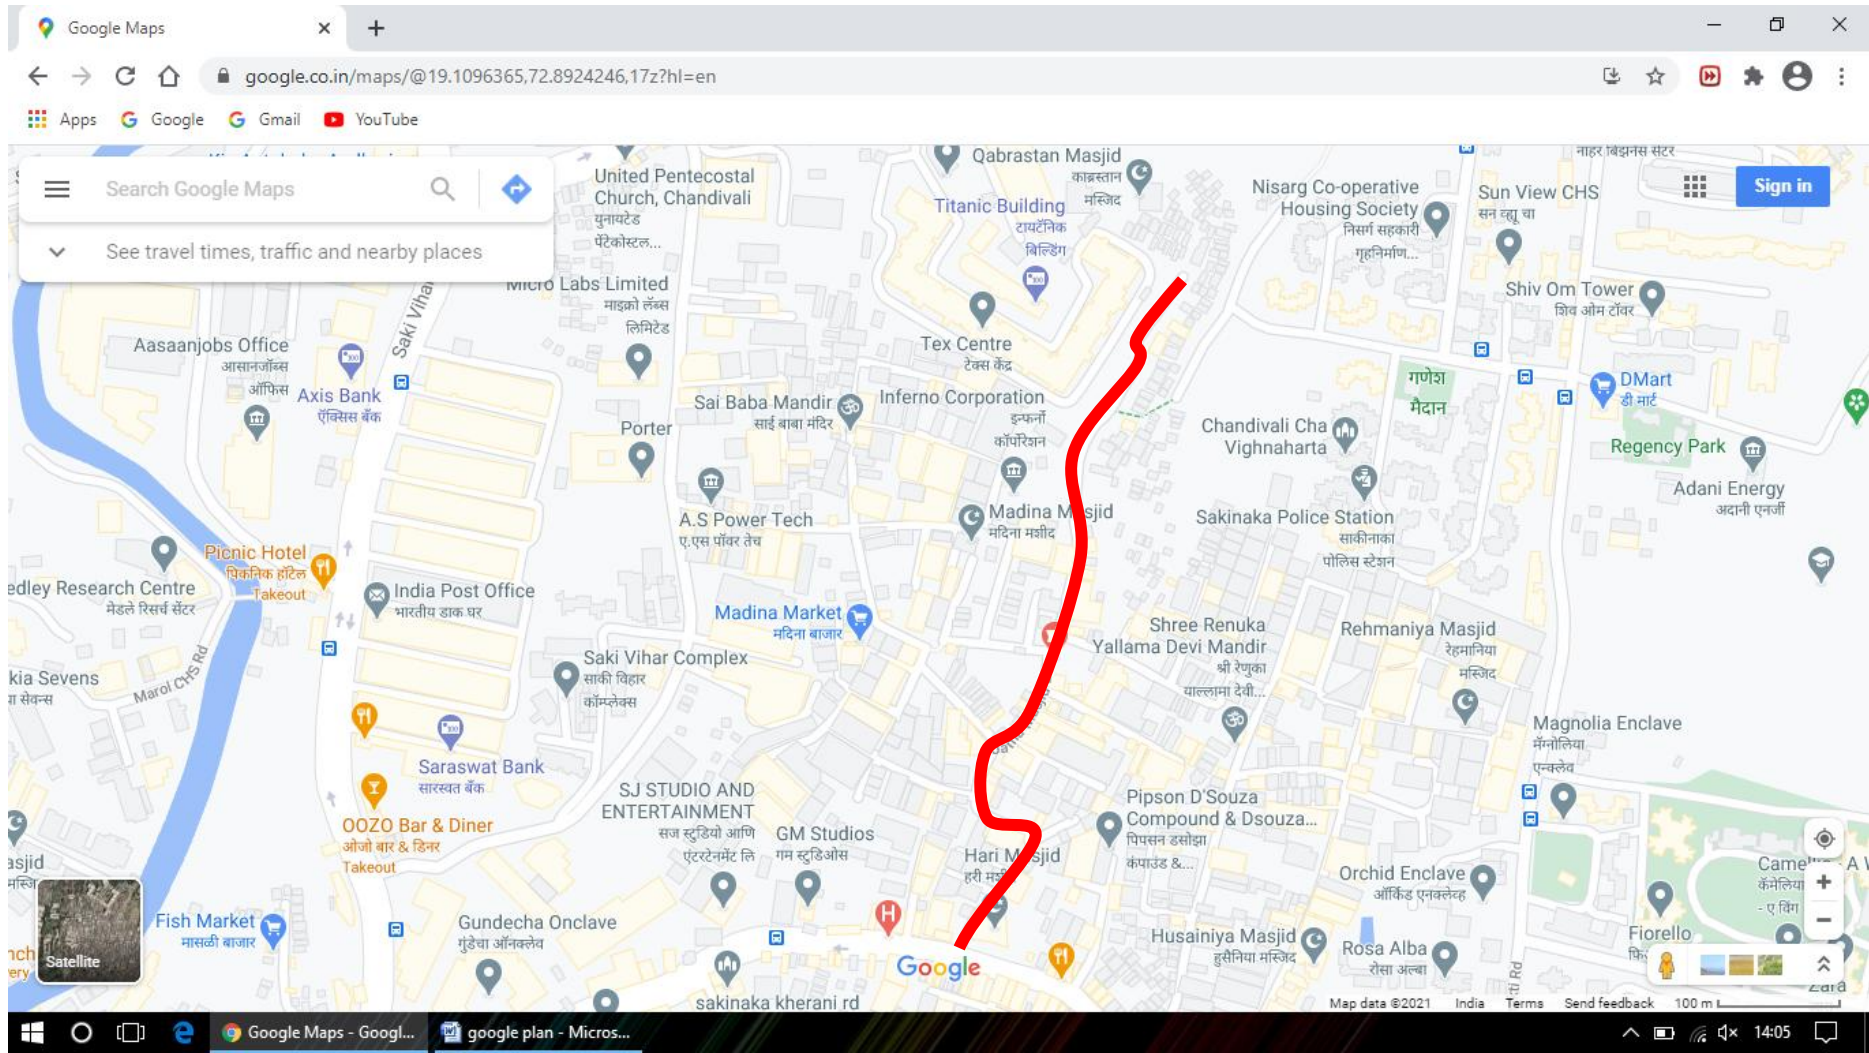

Shivshakti nagar internal road(Dharmveer sambhaji gate to internal road)

Tunga village internal road

Azad Market Road

Road from Solkadi Hotel to Powai Vihar Banglow

Road from shivaji chowk to Jama Masjid

Madina Market Yadav Nagar to Shetty Chemical

Josh nagar Kairani road to Meri Mata Church

Kahairani Road to Shivam School Road

Road from Madina market to Madina Masjid

Madina Market to Narayan Plaza

Khairani Road to Alwin Nagar

Badru Compound Road

Laxmi Narayan Mandir Marg(Khairani road to Anjali Medical)

NSS Road

Road From AGLR to Ahle Hadis Masjid

Umarwadi road

Umarwadi to Gulistan Apartment road

Road from Narayan Nagar to Bhaktidham Marg

Gulmohar road(dhobighat to Javkar lane)