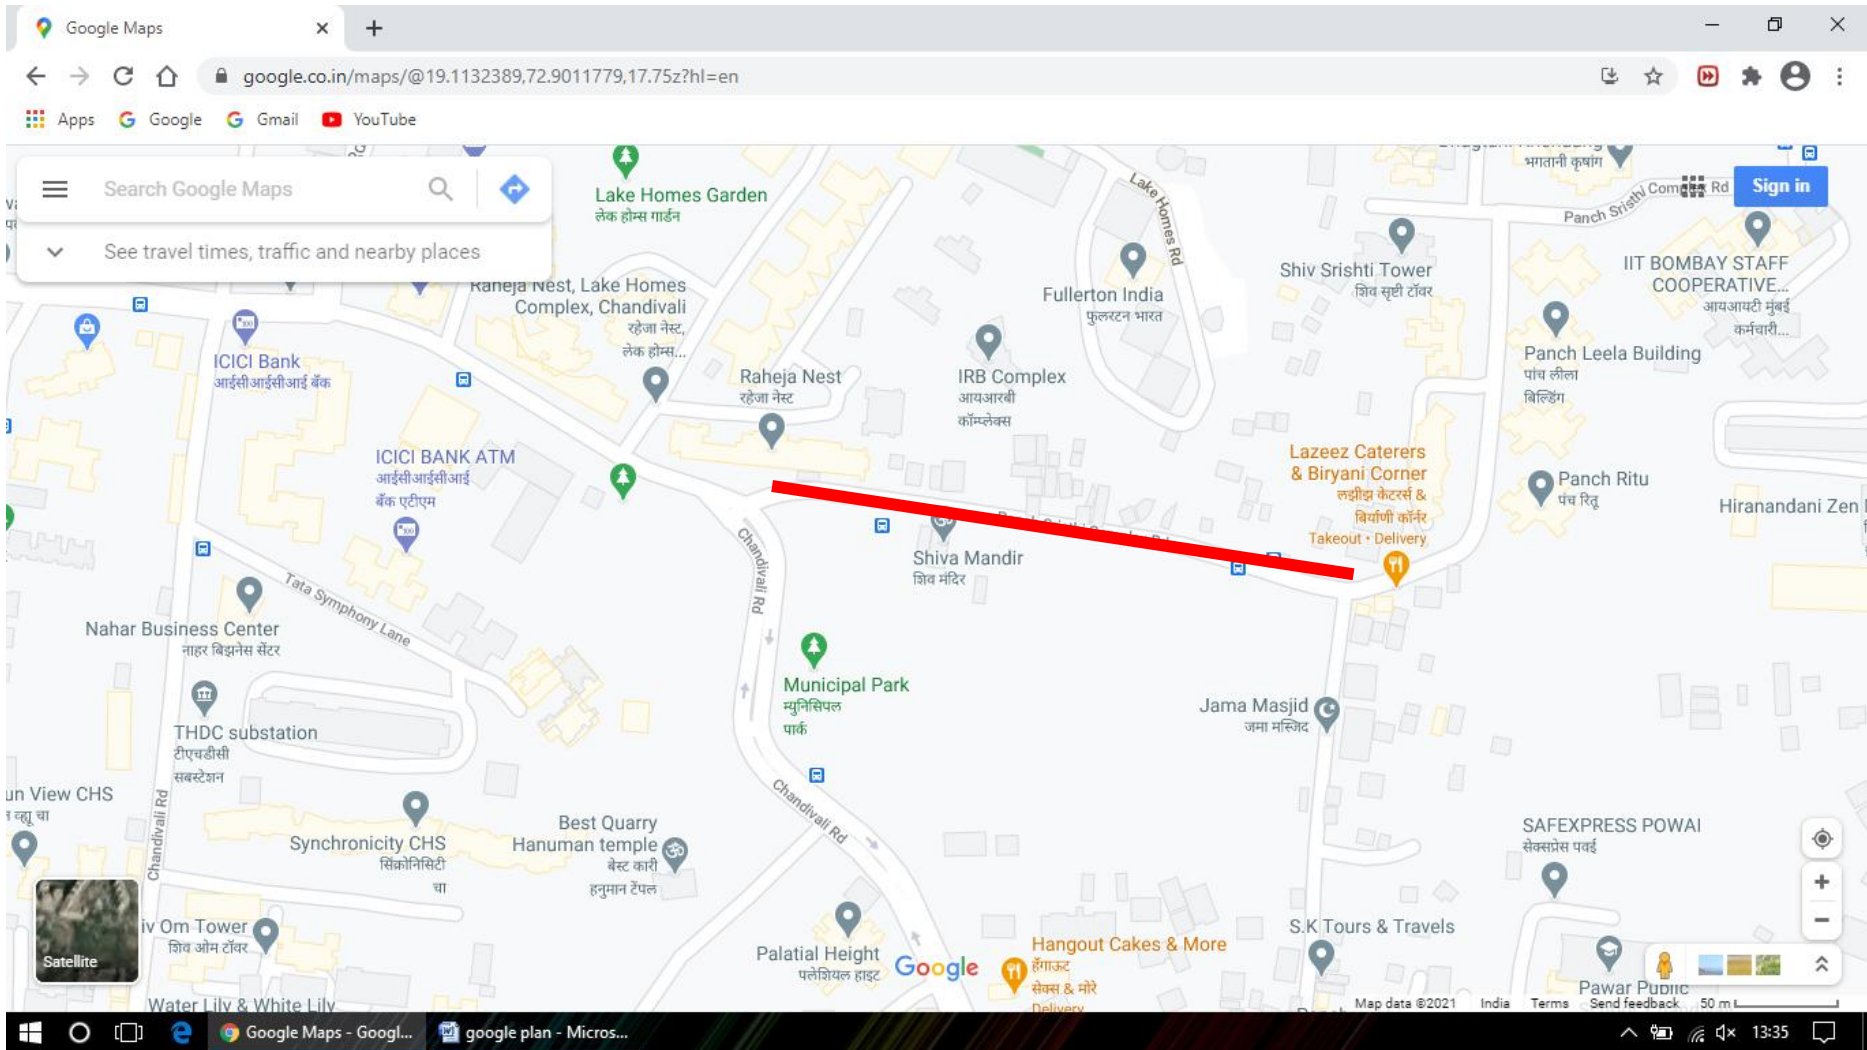

Shivshakti nagar internal road(Dharmveer sambhaji gate to internal road)

Tunga village internal road

Azad Market Road

Road from Solkadi Hotel to Powai Vihar Banglow

Road from shivaji chowk to Jama Masjid

Madina Market Yadav Nagar to Shetty Chemical

Josh nagar Kairani road to Meri Mata Church

Kahairani Road to Shivam School Road

Road from Madina market to Madina Masjid

Madina Market to Narayan Plaza

Khairani Road to Alwin Nagar

Badru Compound Road

Laxmi Narayan Mandir Marg(Khairani road to Anjali Medical)

NSS Road

Road From AGLR to Ahle Hadis Masjid

Umarwadi road

Umarwadi to Gulistan Apartment road

Road from Narayan Nagar to Bhaktidham Marg

Gulmohar road(dhobighat to Javkar lane)