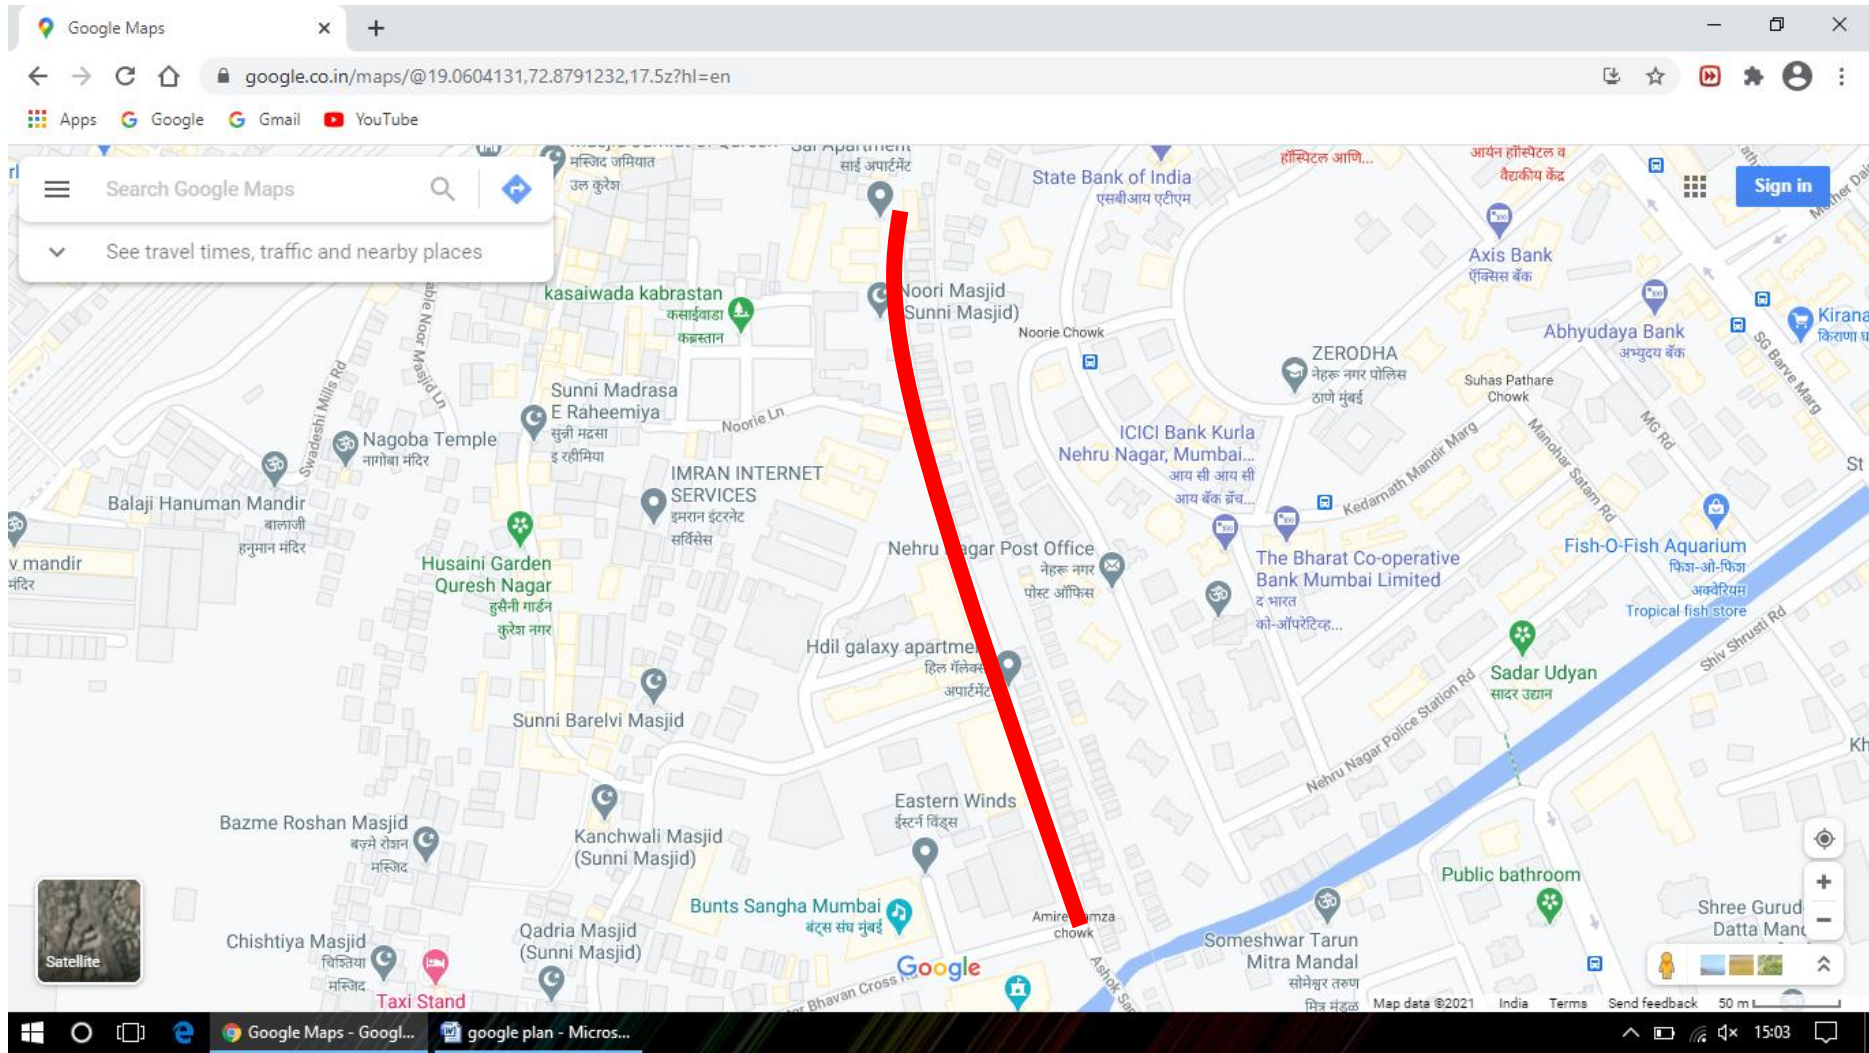

Road From AGLR to Ahle Hadis Masjid