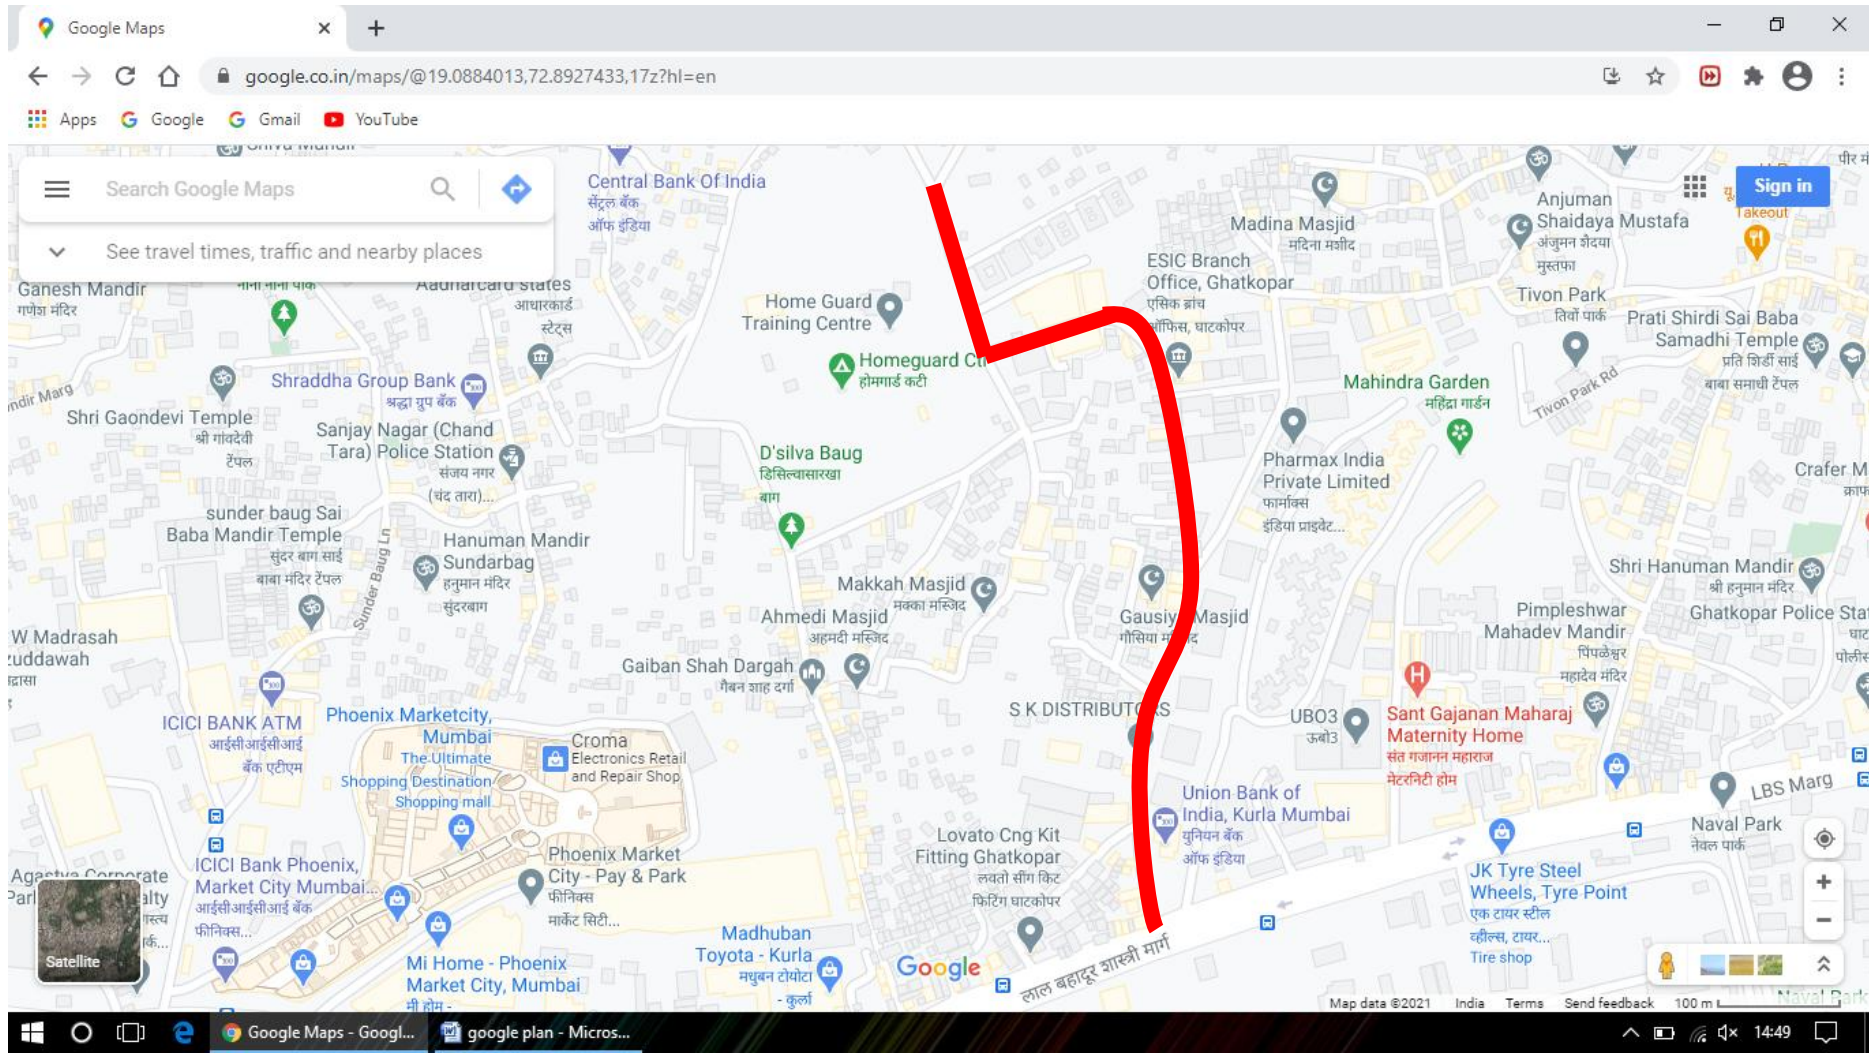

Shivshakti nagar internal road(Dharmveer sambhaji gate to internal road)

Tunga village internal road

Azad Market Road

Road from Solkadi Hotel to Powai Vihar Banglow

Road from shivaji chowk to Jama Masjid

Madina Market Yadav Nagar to Shetty Chemical

Josh nagar Kairani road to Meri Mata Church

Kahairani Road to Shivam School Road

Road from Madina market to Madina Masjid

Madina Market to Narayan Plaza

Khairani Road to Alwin Nagar

Badru Compound Road

Laxmi Narayan Mandir Marg(Khairani road to Anjali Medical)