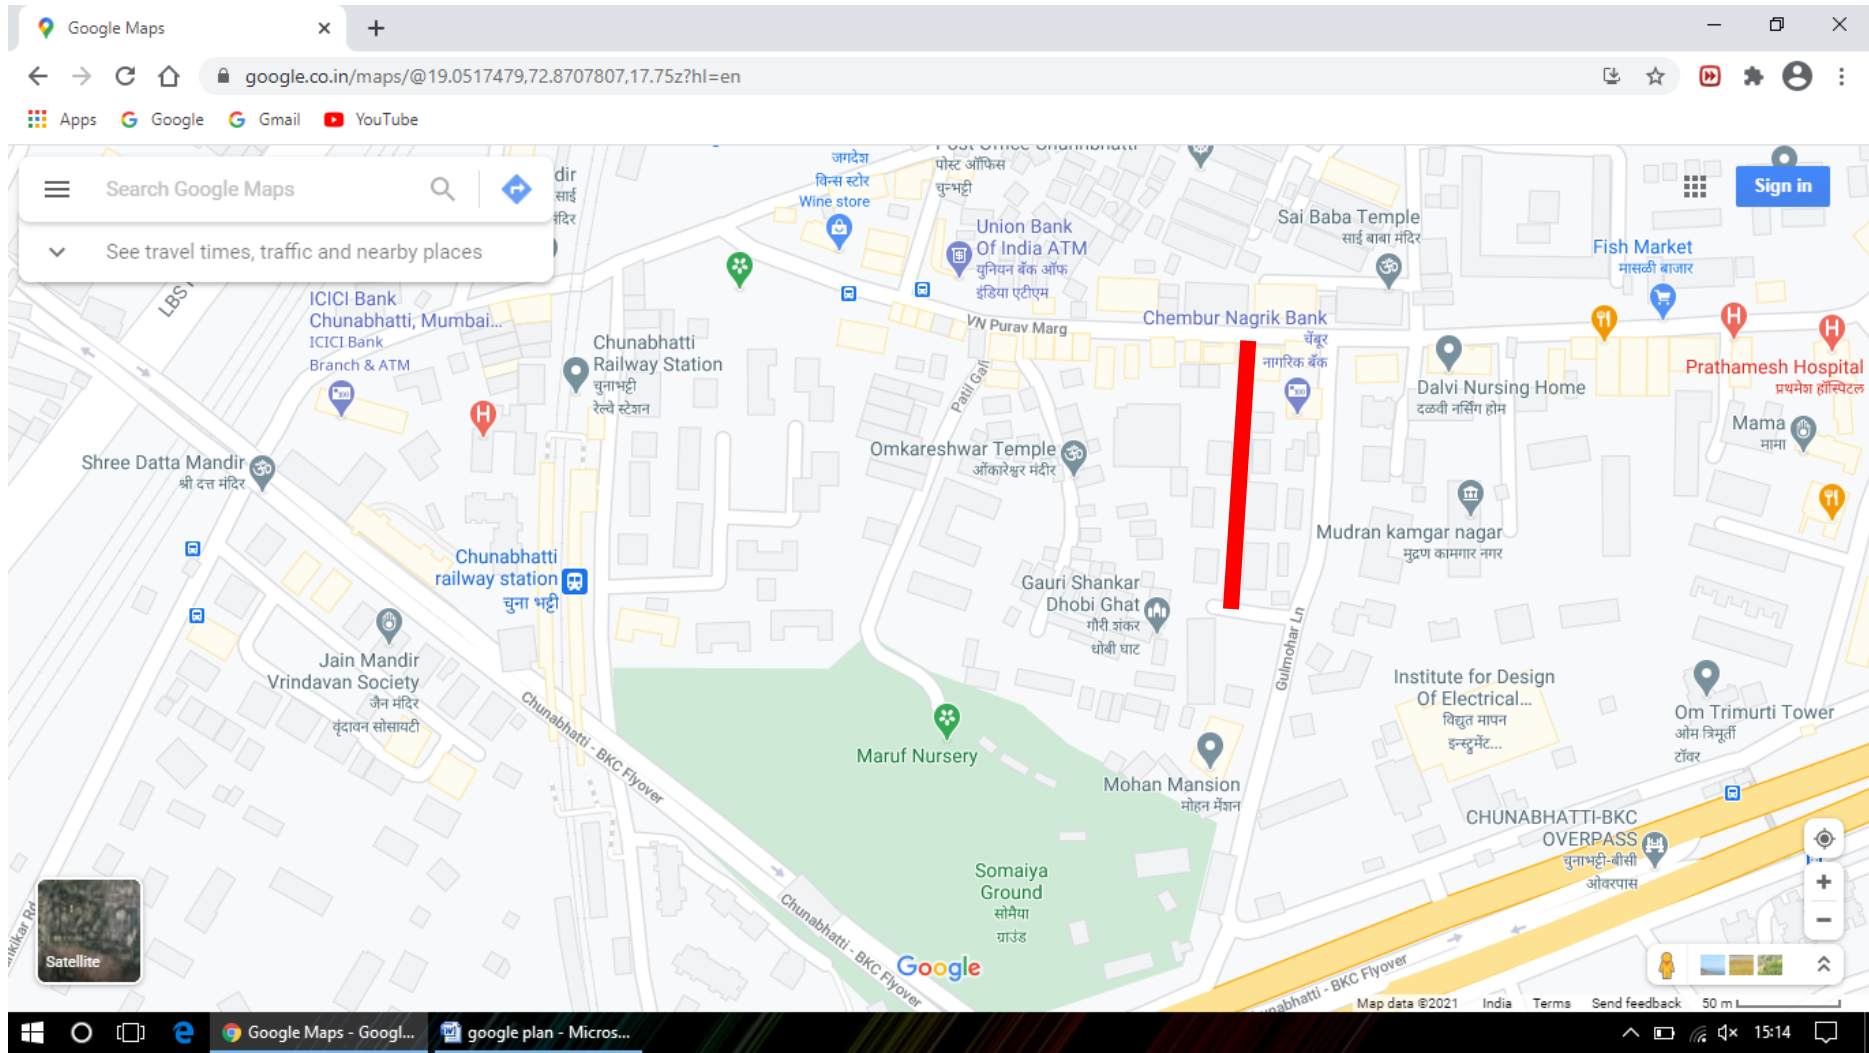

Shivshakti nagar internal road(Dharmveer sambhaji gate to internal road)

Tunga village internal road

Azad Market Road

Road from Solkadi Hotel to Powai Vihar Banglow

Road from shivaji chowk to Jama Masjid

Madina Market Yadav Nagar to Shetty Chemical

Josh nagar Kairani road to Meri Mata Church

Kahairani Road to Shivam School Road

Road from Madina market to Madina Masjid

Madina Market to Narayan Plaza

Khairani Road to Alwin Nagar

Badru Compound Road

Laxmi Narayan Mandir Marg(Khairani road to Anjali Medical)

NSS Road

Road From AGLR to Ahle Hadis Masjid

Umarwadi road

Umarwadi to Gulistan Apartment road

Road from Narayan Nagar to Bhaktidham Marg

Gulmohar road(dhobighat to Javkar lane)