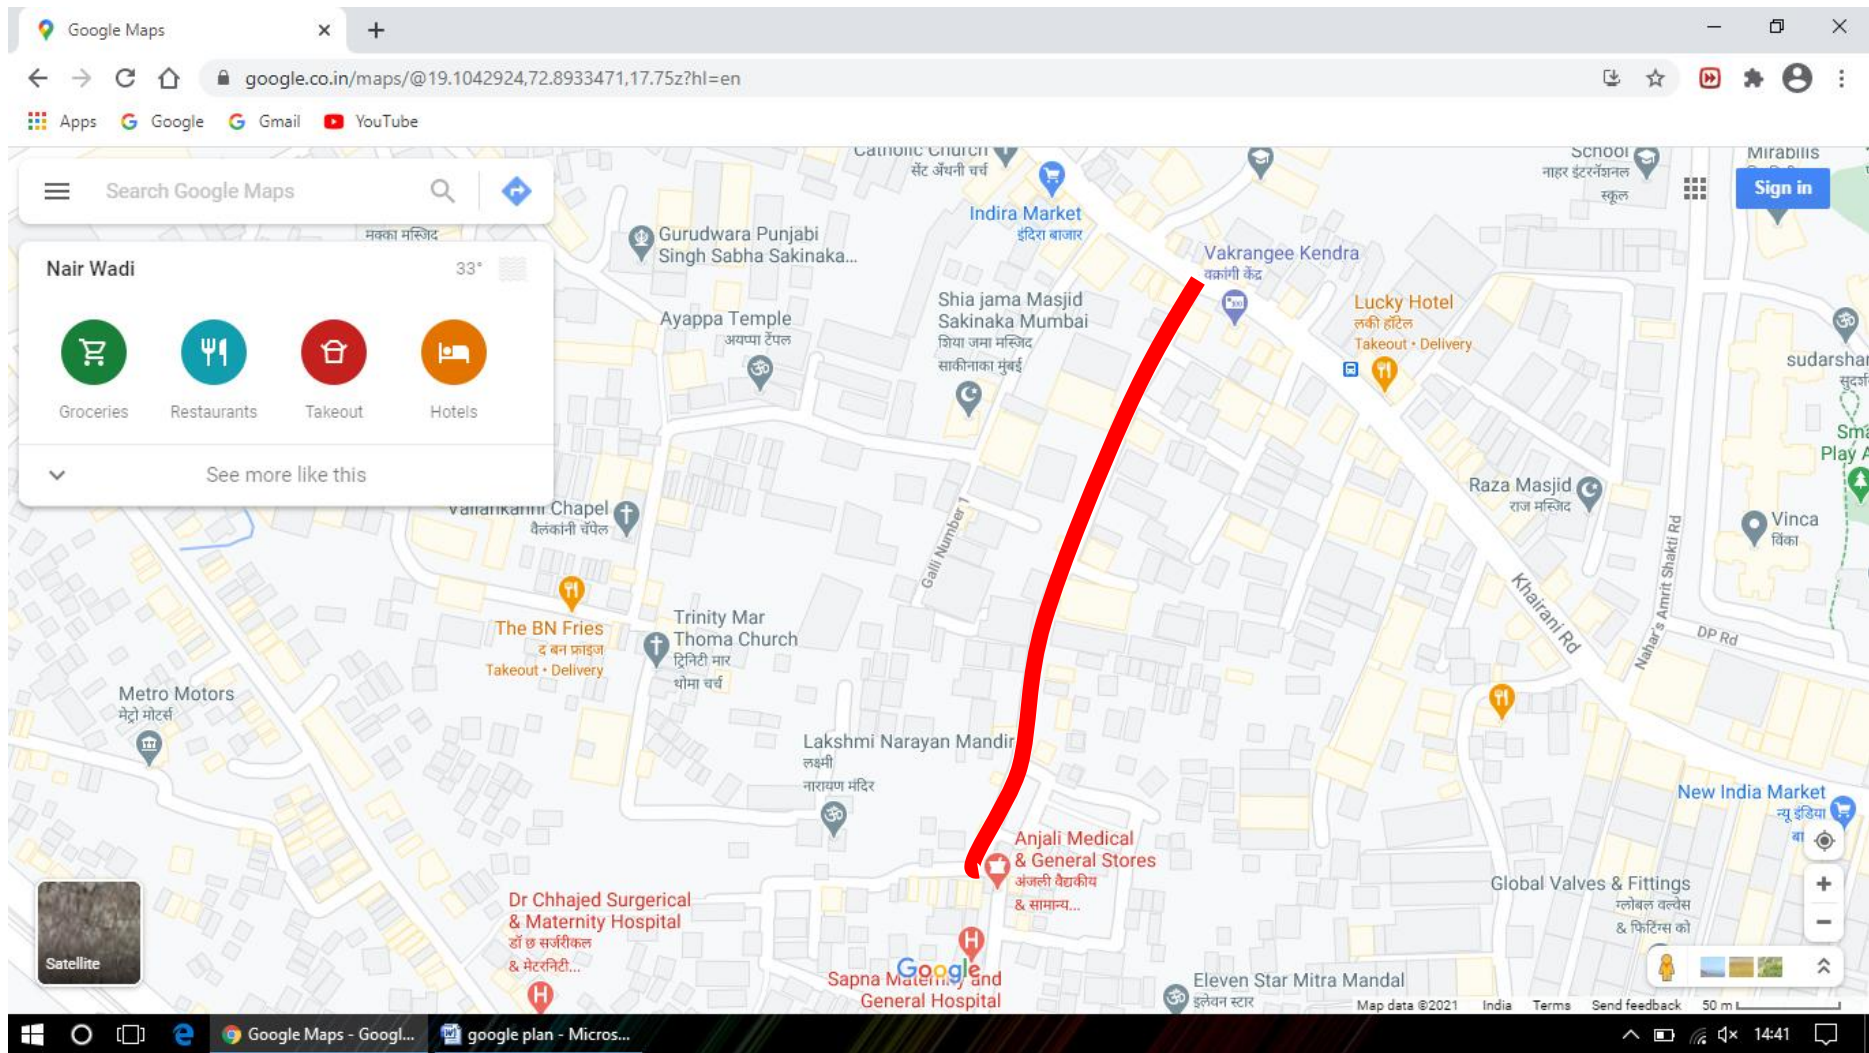

Shivshakti nagar internal road(Dharmveer sambhaji gate to internal road)

Tunga village internal road

Azad Market Road

Road from Solkadi Hotel to Powai Vihar Banglow

Road from shivaji chowk to Jama Masjid

Madina Market Yadav Nagar to Shetty Chemical

Josh nagar Kairani road to Meri Mata Church

Kahairani Road to Shivam School Road

Road from Madina market to Madina Masjid

Madina Market to Narayan Plaza

Khairani Road to Alwin Nagar

Badru Compound Road

Laxmi Narayan Mandir Marg(Khairani road to Anjali Medical)