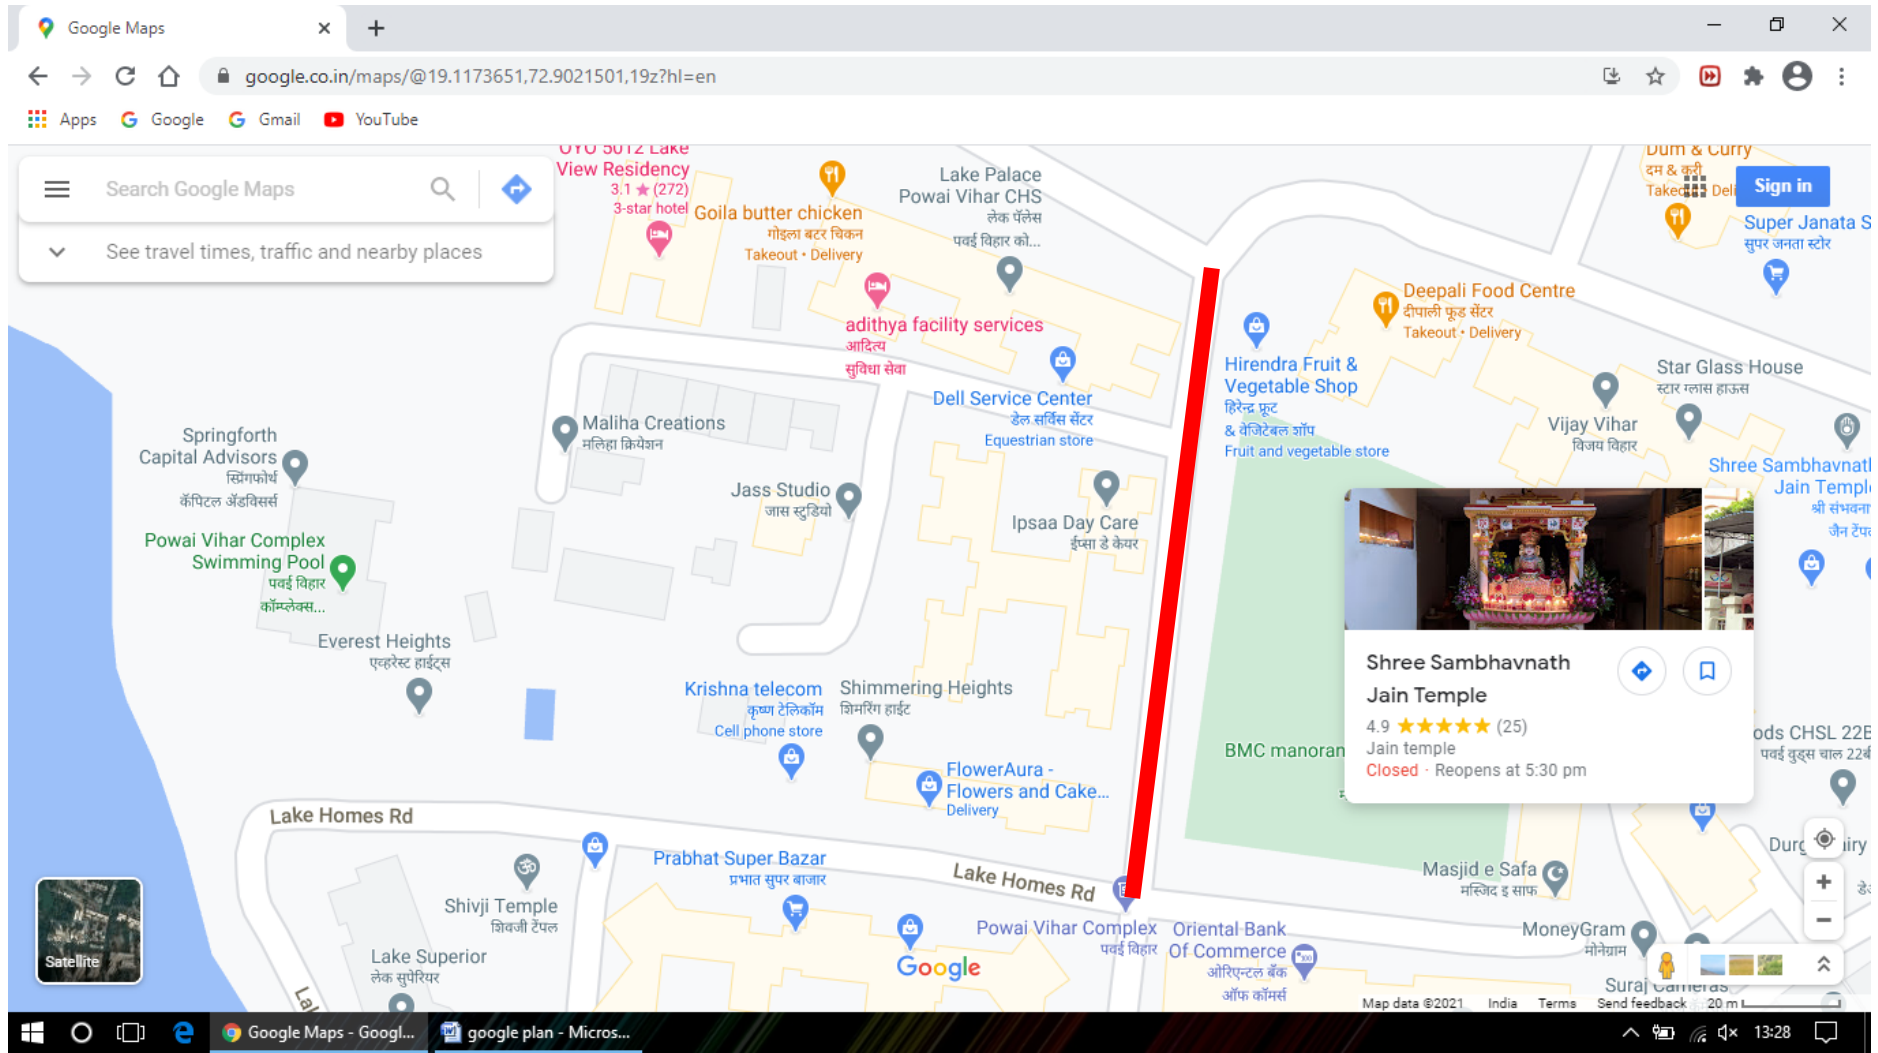

Shivshakti nagar internal road(Dharmveer sambhaji gate to internal road)

Tunga village internal road

Azad Market Road

Road from Solkadi Hotel to Powai Vihar Banglow

Road from shivaji chowk to Jama Masjid

Madina Market Yadav Nagar to Shetty Chemical

Josh nagar Kairani road to Meri Mata Church

Kahairani Road to Shivam School Road

Road from Madina market to Madina Masjid

Madina Market to Narayan Plaza

Khairani Road to Alwin Nagar

Badru Compound Road

Laxmi Narayan Mandir Marg(Khairani road to Anjali Medical)

NSS Road

Road From AGLR to Ahle Hadis Masjid

Umarwadi road

Umarwadi to Gulistan Apartment road

Road from Narayan Nagar to Bhaktidham Marg

Gulmohar road(dhobighat to Javkar lane)