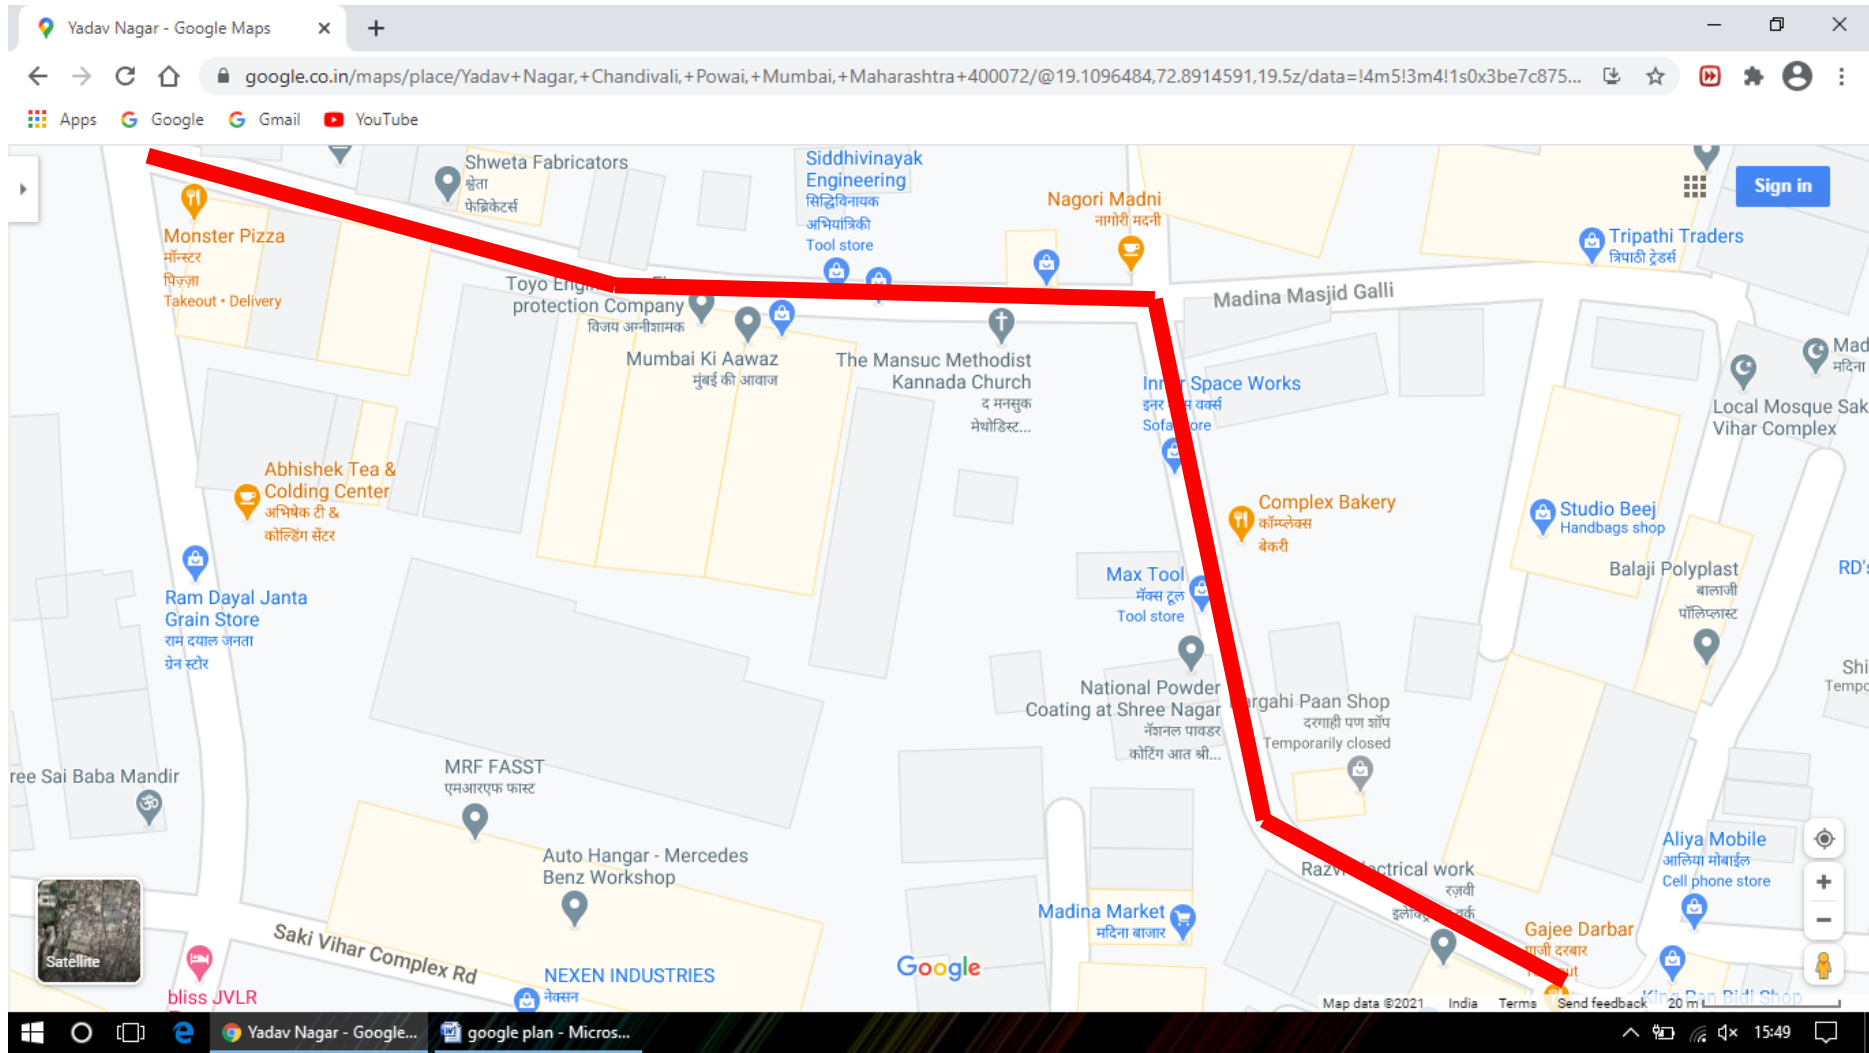

Shivshakti nagar internal road(Dharmveer sambhaji gate to internal road)

Tunga village internal road

Azad Market Road

Road from Solkadi Hotel to Powai Vihar Banglow

Road from shivaji chowk to Jama Masjid

Madina Market Yadav Nagar to Shetty Chemical

Josh nagar Kairani road to Meri Mata Church

Kahairani Road to Shivam School Road

Road from Madina market to Madina Masjid

Madina Market to Narayan Plaza

Khairani Road to Alwin Nagar

Badru Compound Road

Laxmi Narayan Mandir Marg(Khairani road to Anjali Medical)

NSS Road

Road From AGLR to Ahle Hadis Masjid

Umarwadi road

Umarwadi to Gulistan Apartment road

Road from Narayan Nagar to Bhaktidham Marg

Gulmohar road(dhobighat to Javkar lane)