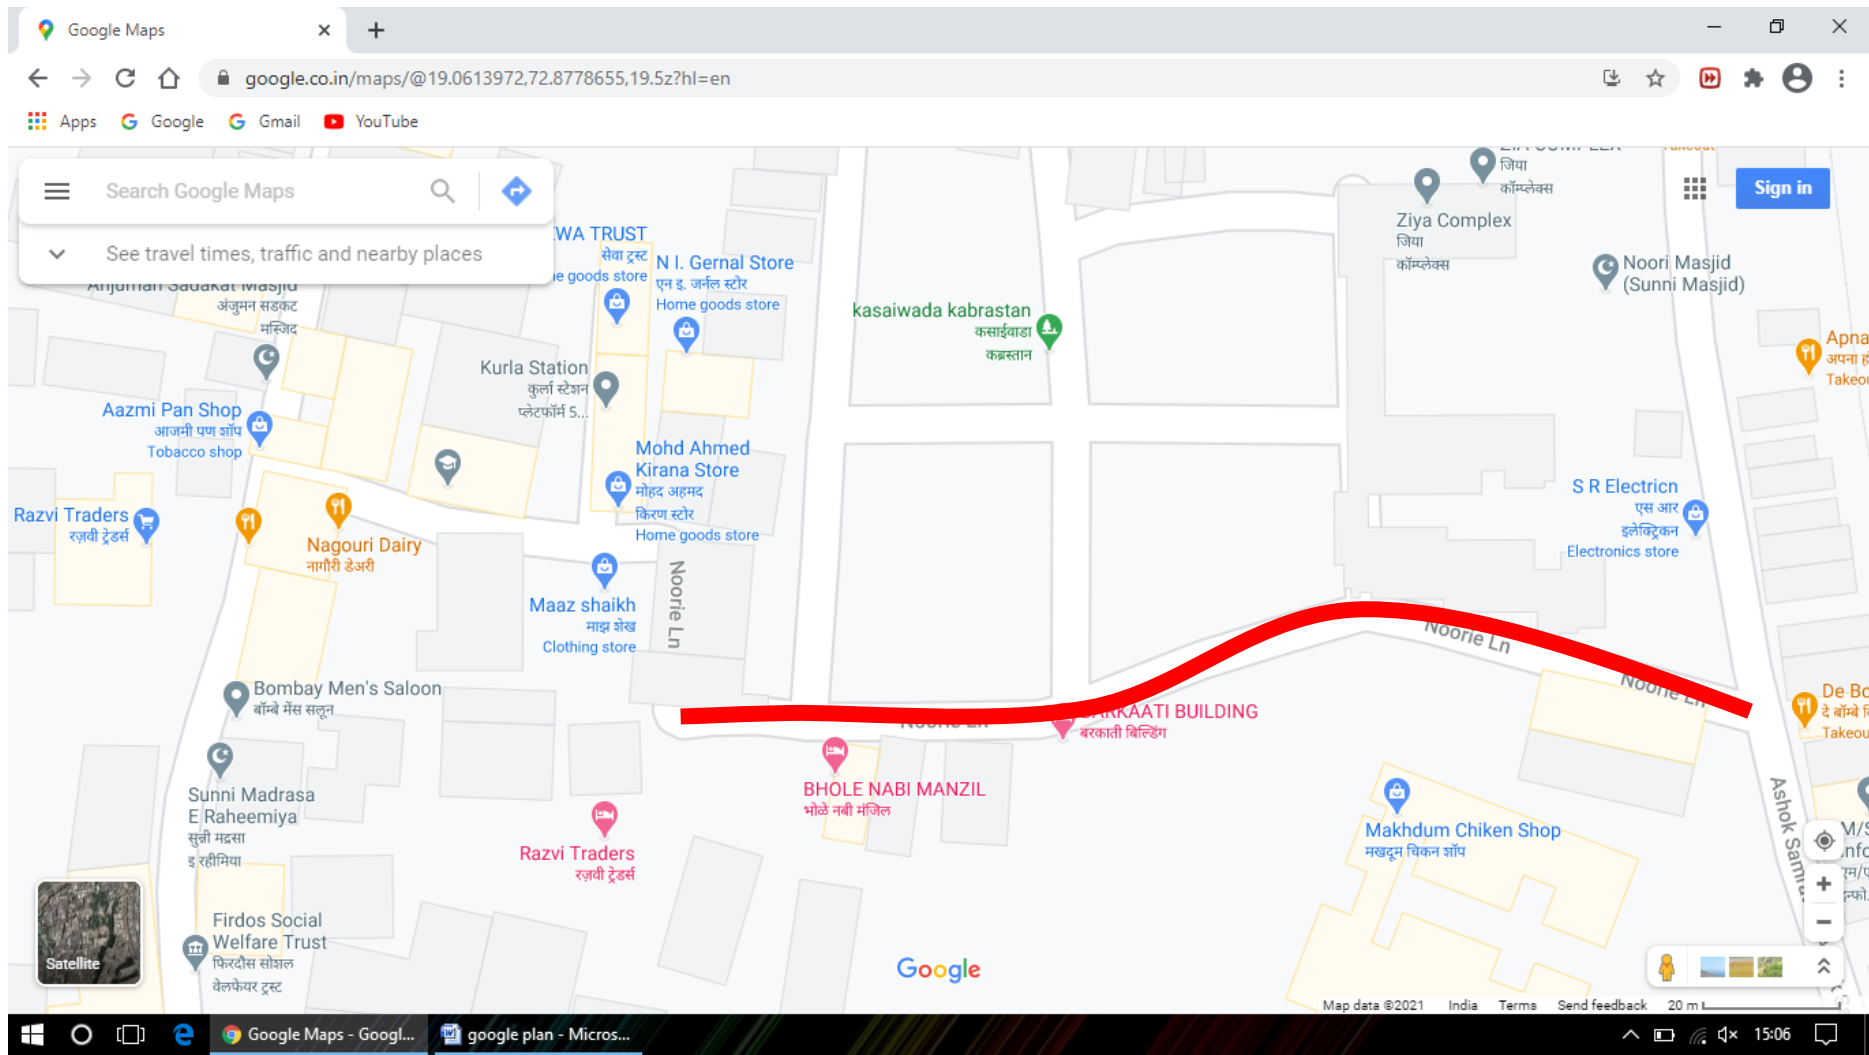

Umarwadi road

Umarwadi to Gulistan Apartment road