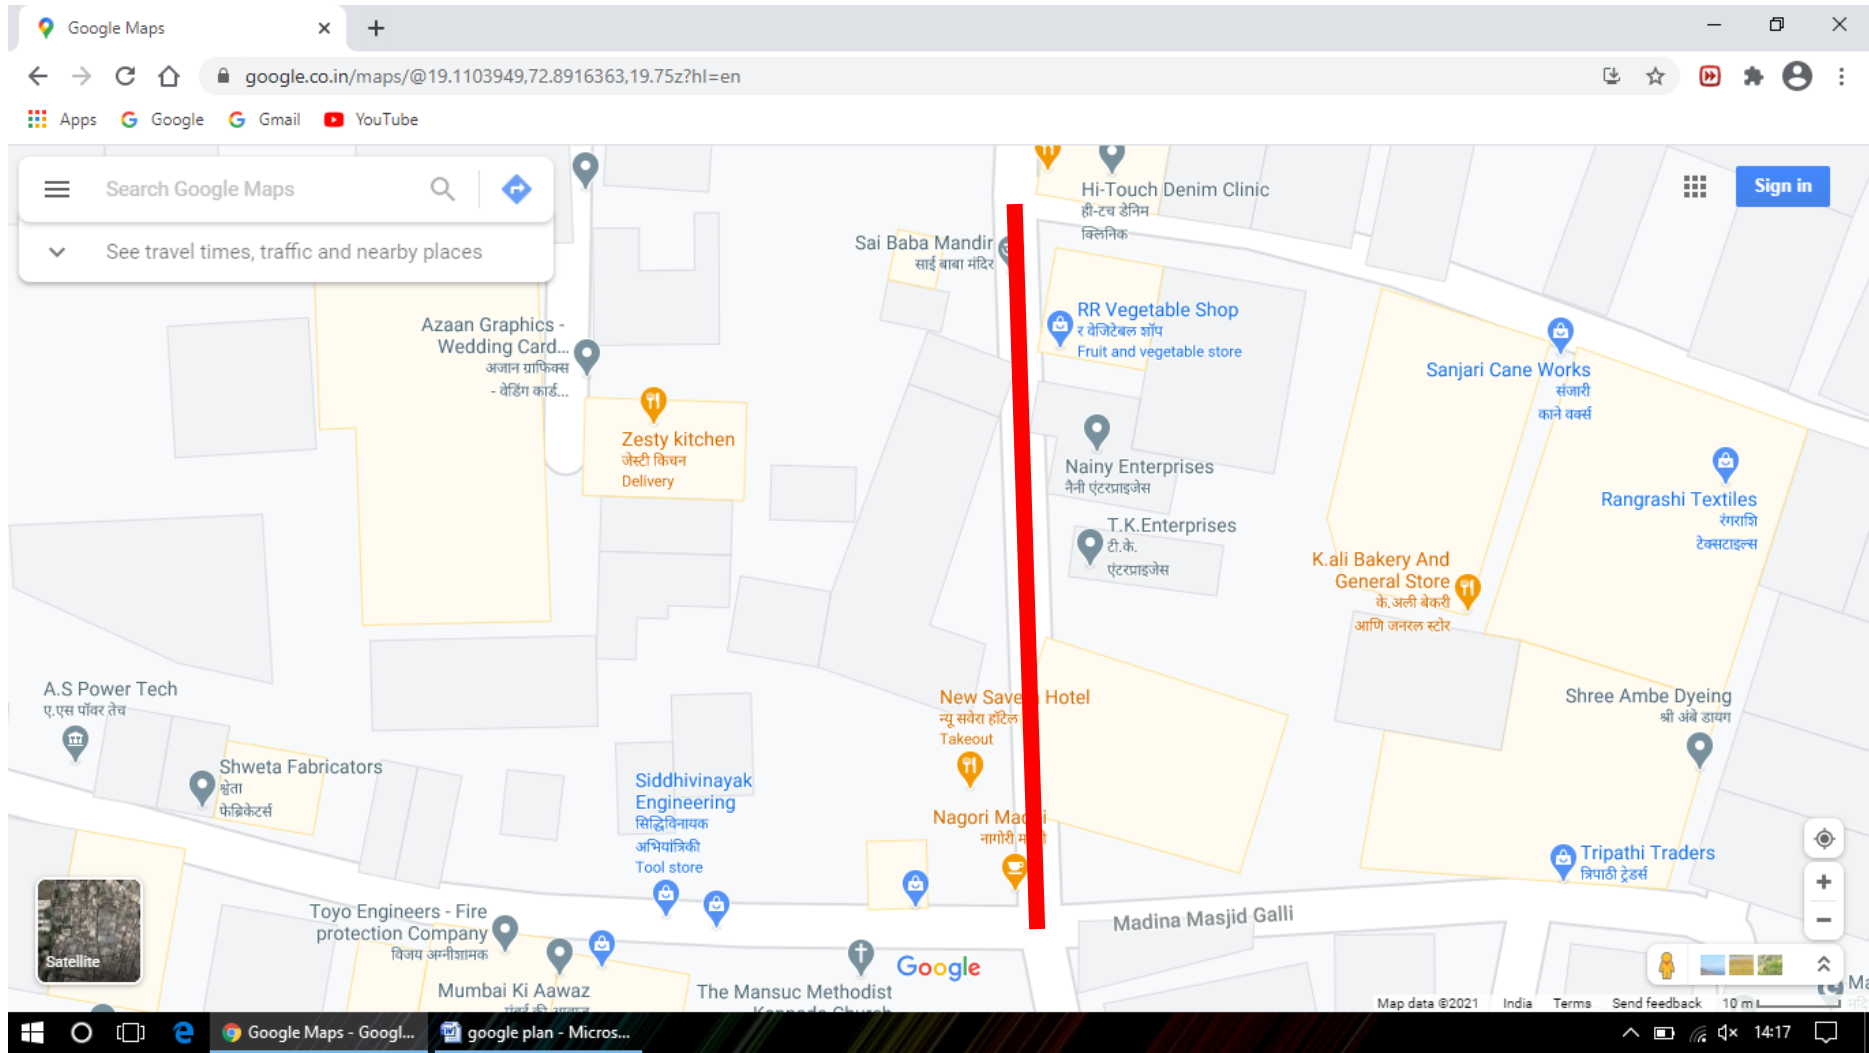

Shivshakti nagar internal road(Dharmveer sambhaji gate to internal road)

Tunga village internal road

Azad Market Road

Road from Solkadi Hotel to Powai Vihar Banglow

Road from shivaji chowk to Jama Masjid

Madina Market Yadav Nagar to Shetty Chemical

Josh nagar Kairani road to Meri Mata Church

Kahairani Road to Shivam School Road

Road from Madina market to Madina Masjid

Madina Market to Narayan Plaza

Khairani Road to Alwin Nagar

Badru Compound Road

Laxmi Narayan Mandir Marg(Khairani road to Anjali Medical)

NSS Road

Road From AGLR to Ahle Hadis Masjid

Umarwadi road

Umarwadi to Gulistan Apartment road

Road from Narayan Nagar to Bhaktidham Marg

Gulmohar road(dhobighat to Javkar lane)