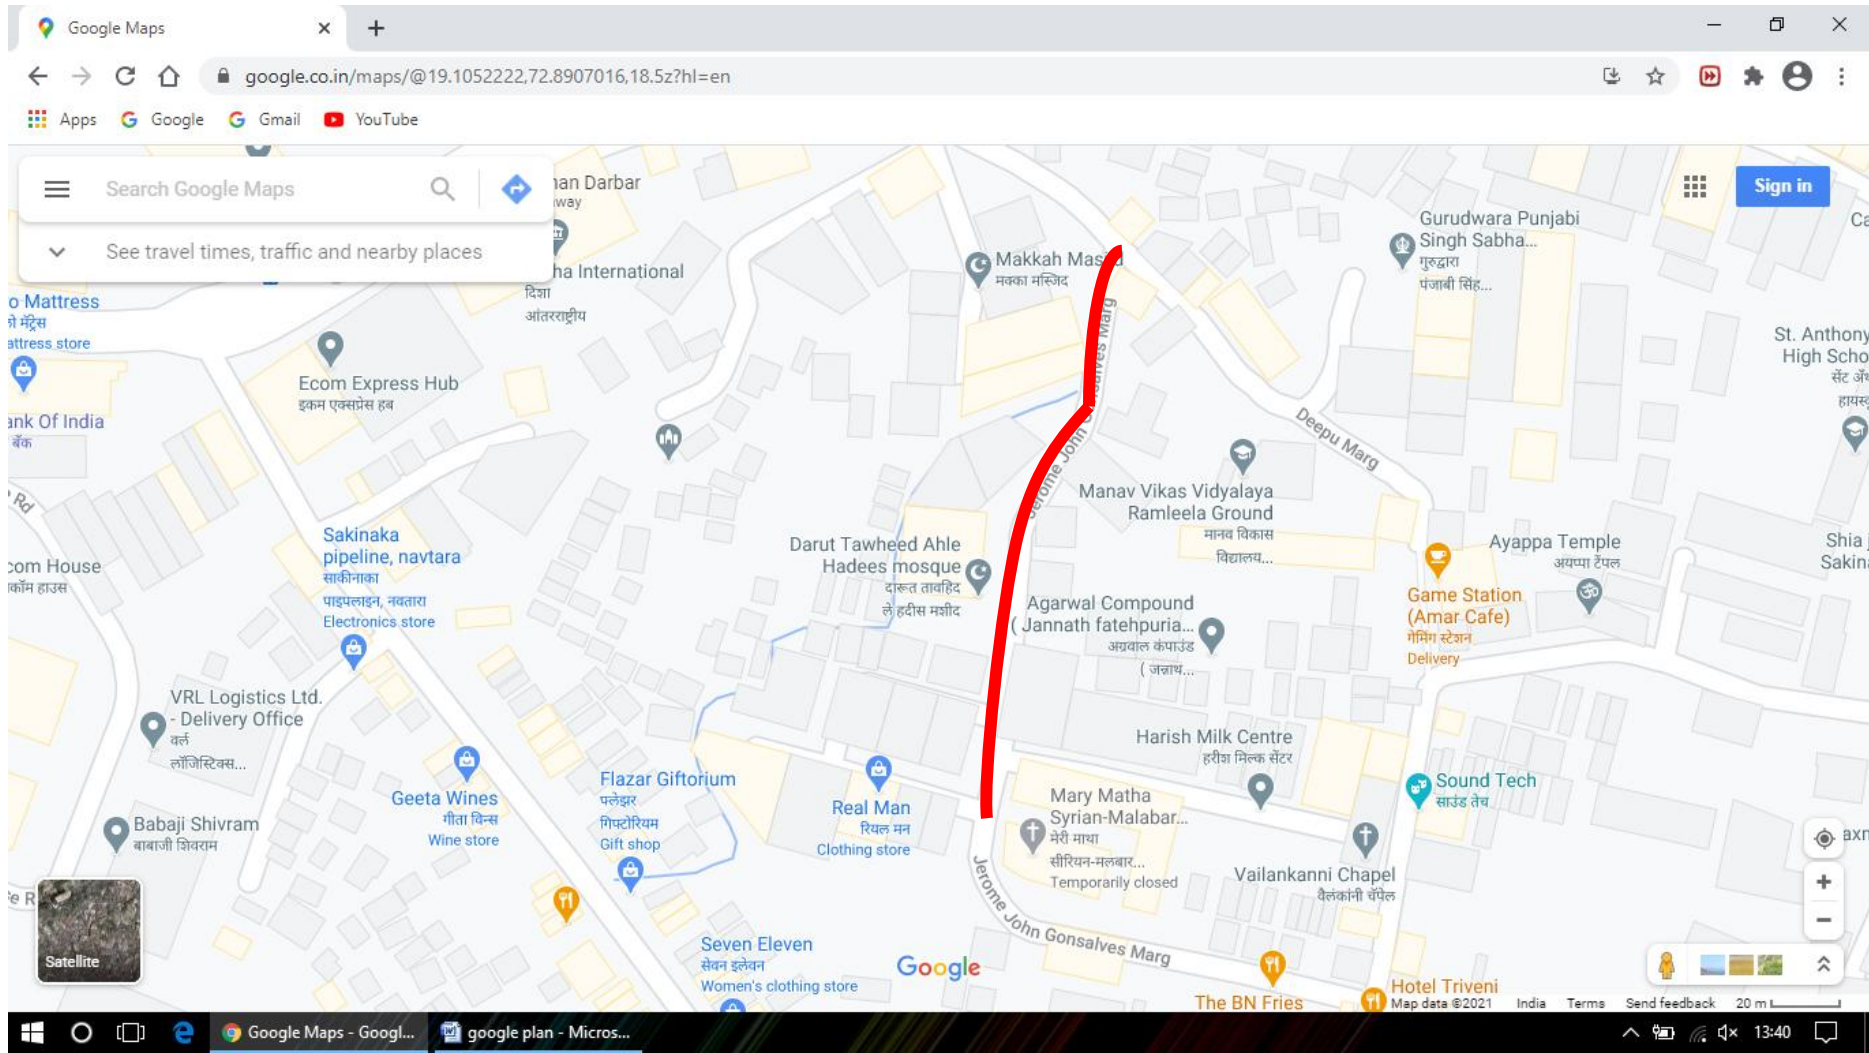

Shivshakti nagar internal road(Dharmveer sambhaji gate to internal road)

Tunga village internal road

Azad Market Road

Road from Solkadi Hotel to Powai Vihar Banglow

Road from shivaji chowk to Jama Masjid

Madina Market Yadav Nagar to Shetty Chemical

Josh nagar Kairani road to Meri Mata Church

Kahairani Road to Shivam School Road

Road from Madina market to Madina Masjid

Madina Market to Narayan Plaza

Khairani Road to Alwin Nagar

Badru Compound Road

Laxmi Narayan Mandir Marg(Khairani road to Anjali Medical)

NSS Road

Road From AGLR to Ahle Hadis Masjid

Umarwadi road

Umarwadi to Gulistan Apartment road

Road from Narayan Nagar to Bhaktidham Marg

Gulmohar road(dhobighat to Javkar lane)