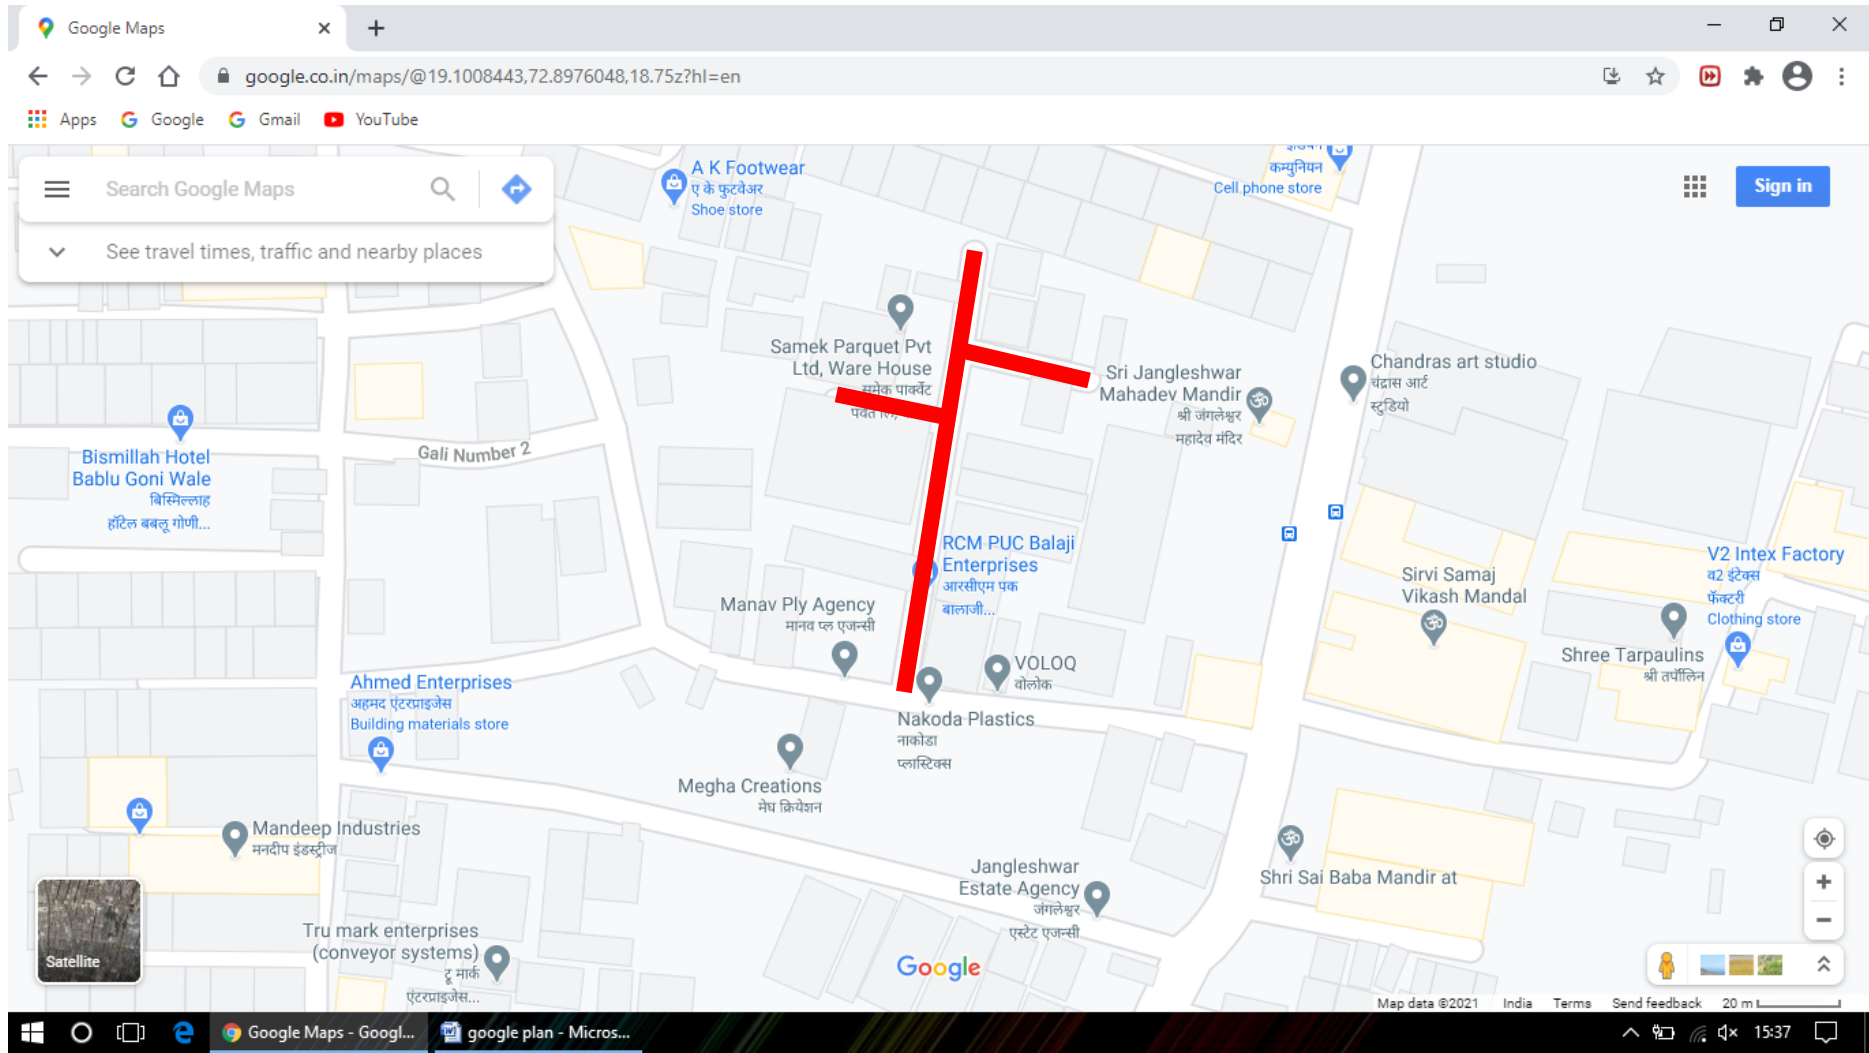

Shivshakti nagar internal road(Dharmveer sambhaji gate to internal road)

Tunga village internal road

Azad Market Road

Road from Solkadi Hotel to Powai Vihar Banglow

Road from shivaji chowk to Jama Masjid

Madina Market Yadav Nagar to Shetty Chemical

Josh nagar Kairani road to Meri Mata Church

Kahairani Road to Shivam School Road

Road from Madina market to Madina Masjid

Madina Market to Narayan Plaza

Khairani Road to Alwin Nagar

Badru Compound Road

Laxmi Narayan Mandir Marg(Khairani road to Anjali Medical)

NSS Road

Road From AGLR to Ahle Hadis Masjid

Umarwadi road

Umarwadi to Gulistan Apartment road

Road from Narayan Nagar to Bhaktidham Marg

Gulmohar road(dhobighat to Javkar lane)