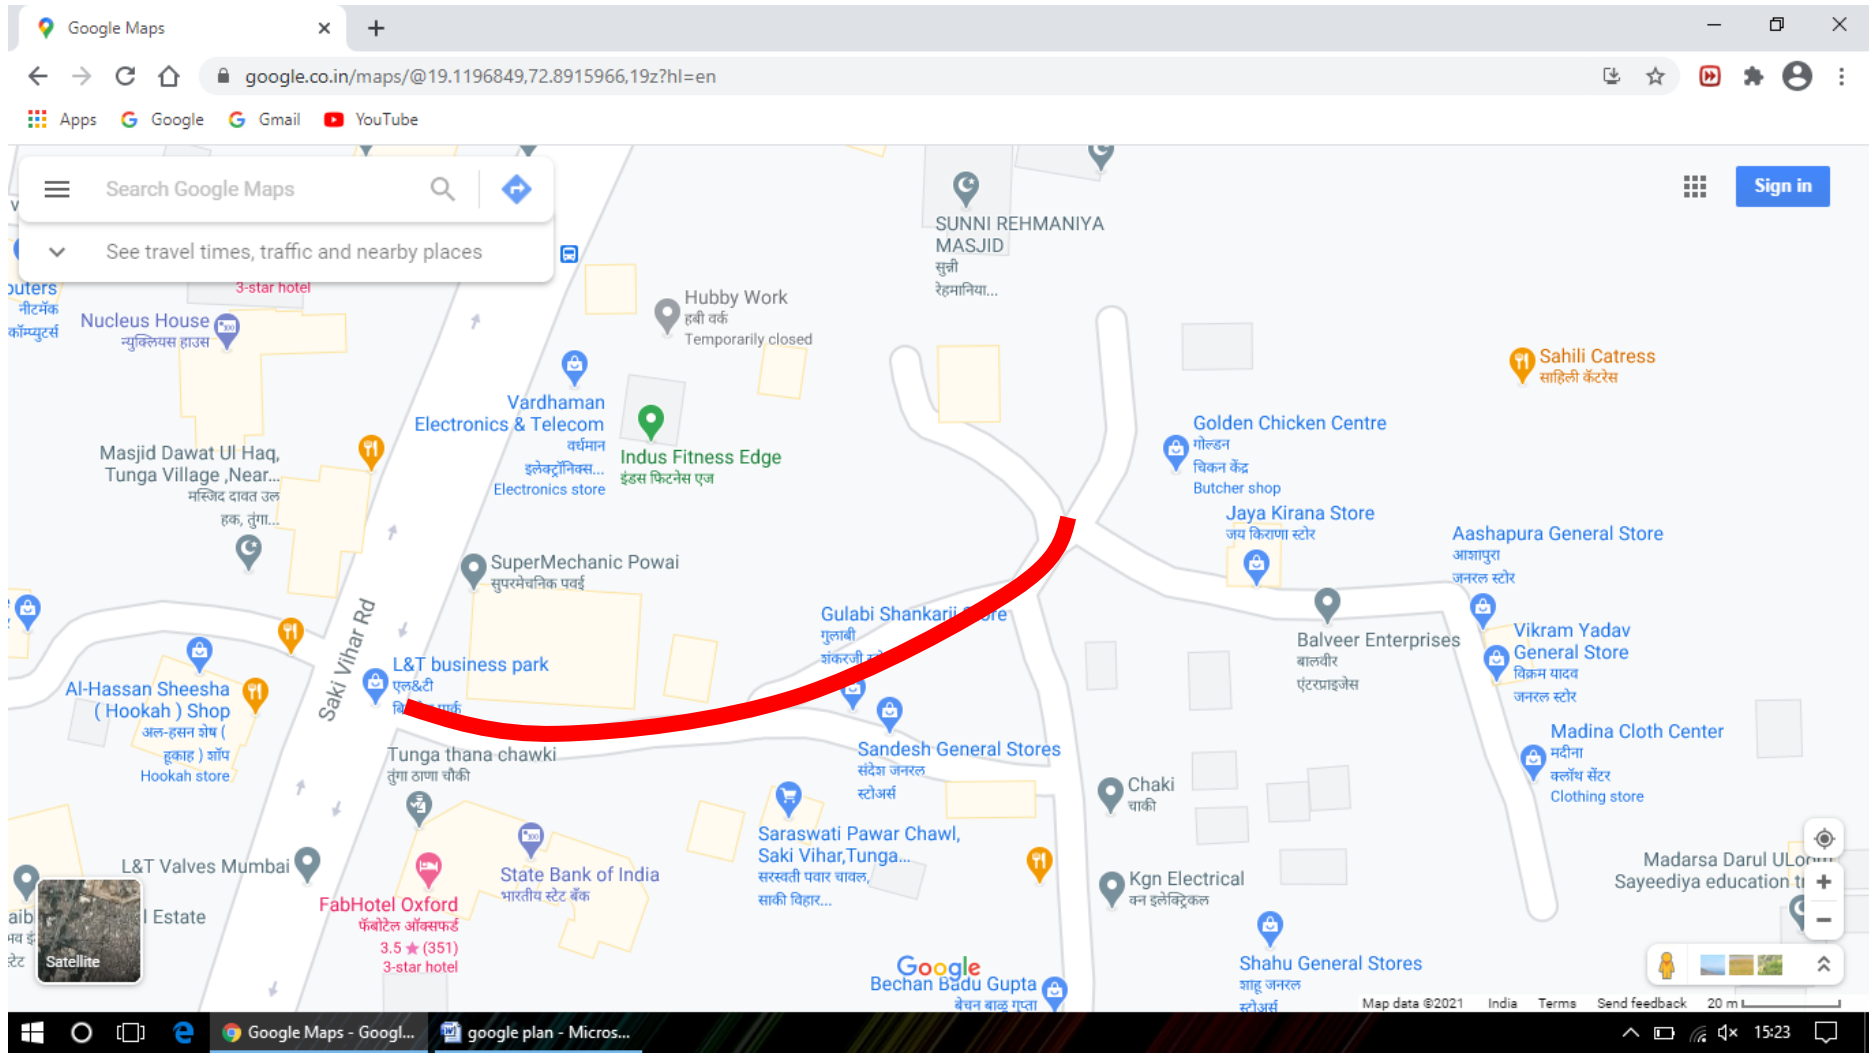

Shivshakti nagar internal road(Dharmveer sambhaji gate to internal road)

Tunga village internal road

Azad Market Road

Road from Solkadi Hotel to Powai Vihar Banglow

Road from shivaji chowk to Jama Masjid

Madina Market Yadav Nagar to Shetty Chemical

Josh nagar Kairani road to Meri Mata Church

Kahairani Road to Shivam School Road

Road from Madina market to Madina Masjid

Madina Market to Narayan Plaza

Khairani Road to Alwin Nagar

Badru Compound Road

Laxmi Narayan Mandir Marg(Khairani road to Anjali Medical)

NSS Road

Road From AGLR to Ahle Hadis Masjid

Umarwadi road

Umarwadi to Gulistan Apartment road

Road from Narayan Nagar to Bhaktidham Marg

Gulmohar road(dhobighat to Javkar lane)