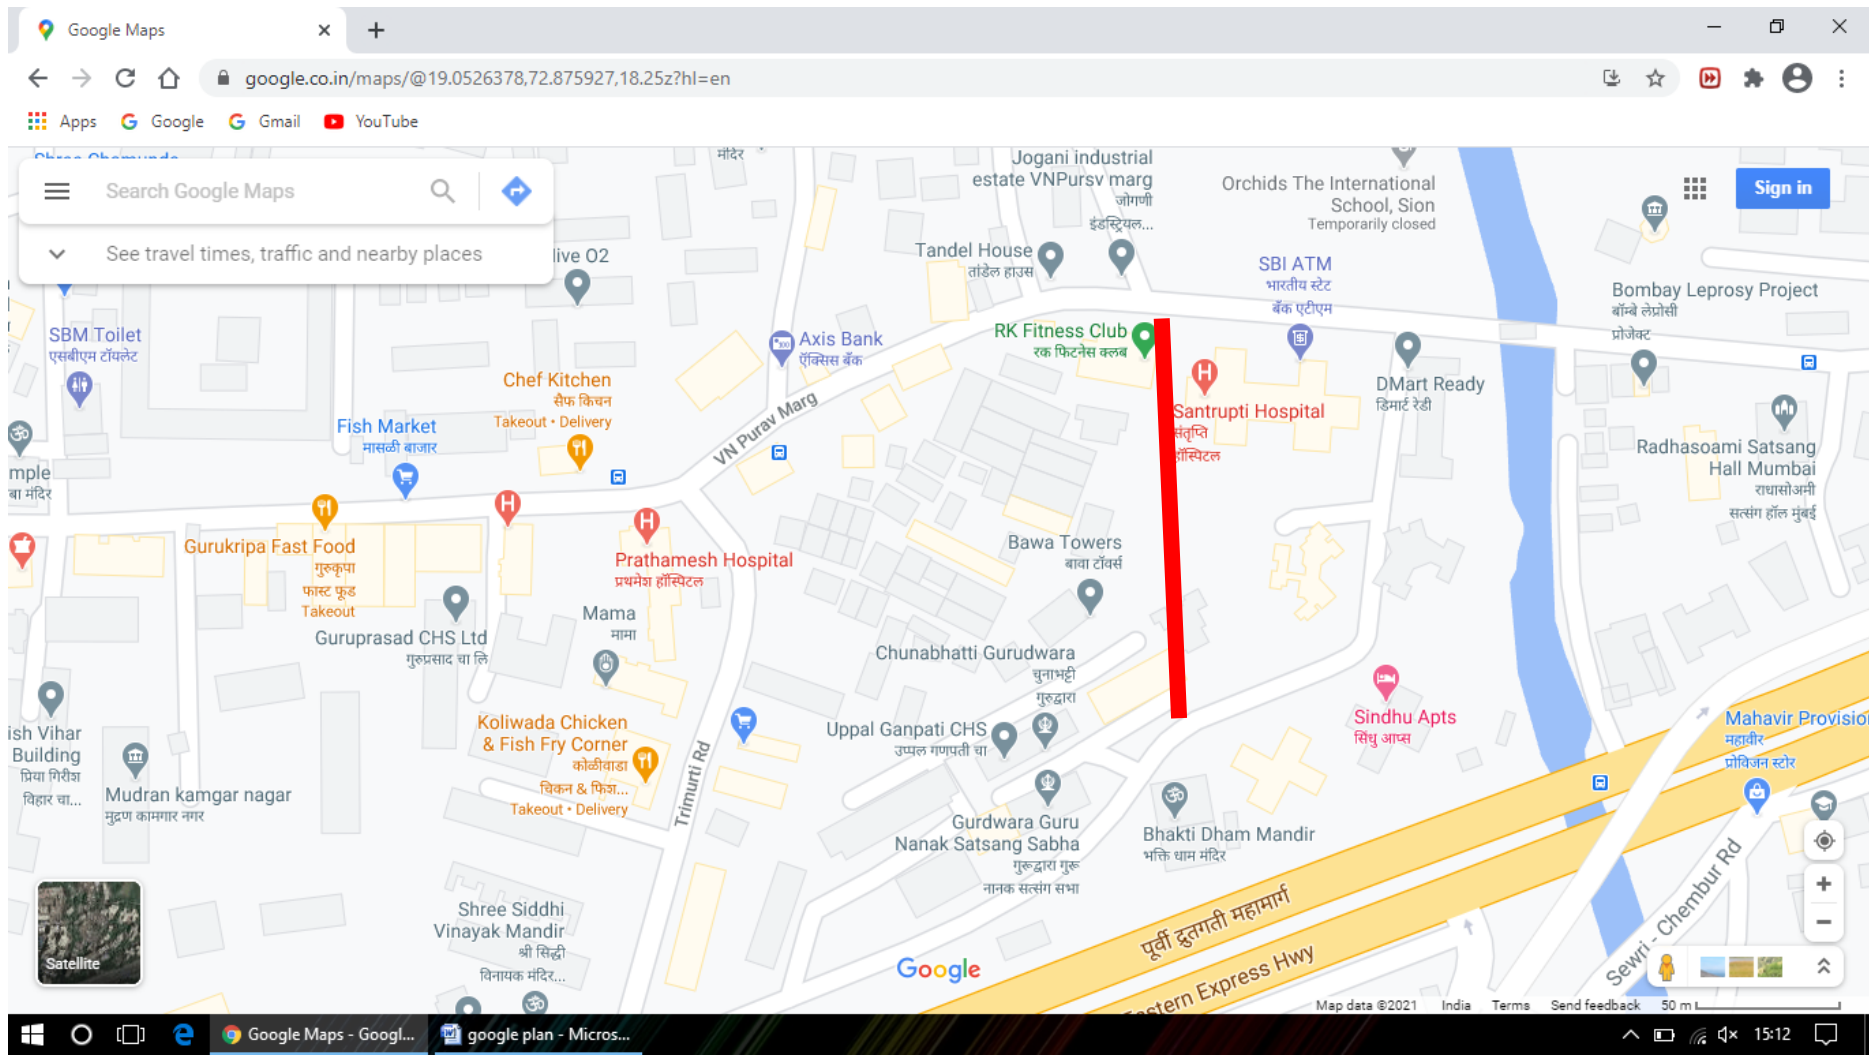

Shivshakti nagar internal road(Dharmveer sambhaji gate to internal road)

Tunga village internal road

Azad Market Road

Road from Solkadi Hotel to Powai Vihar Banglow

Road from shivaji chowk to Jama Masjid

Madina Market Yadav Nagar to Shetty Chemical

Josh nagar Kairani road to Meri Mata Church

Kahairani Road to Shivam School Road

Road from Madina market to Madina Masjid

Madina Market to Narayan Plaza

Khairani Road to Alwin Nagar

Badru Compound Road

Laxmi Narayan Mandir Marg(Khairani road to Anjali Medical)

NSS Road

Road From AGLR to Ahle Hadis Masjid

Umarwadi road

Umarwadi to Gulistan Apartment road

Road from Narayan Nagar to Bhaktidham Marg

Gulmohar road(dhobighat to Javkar lane)