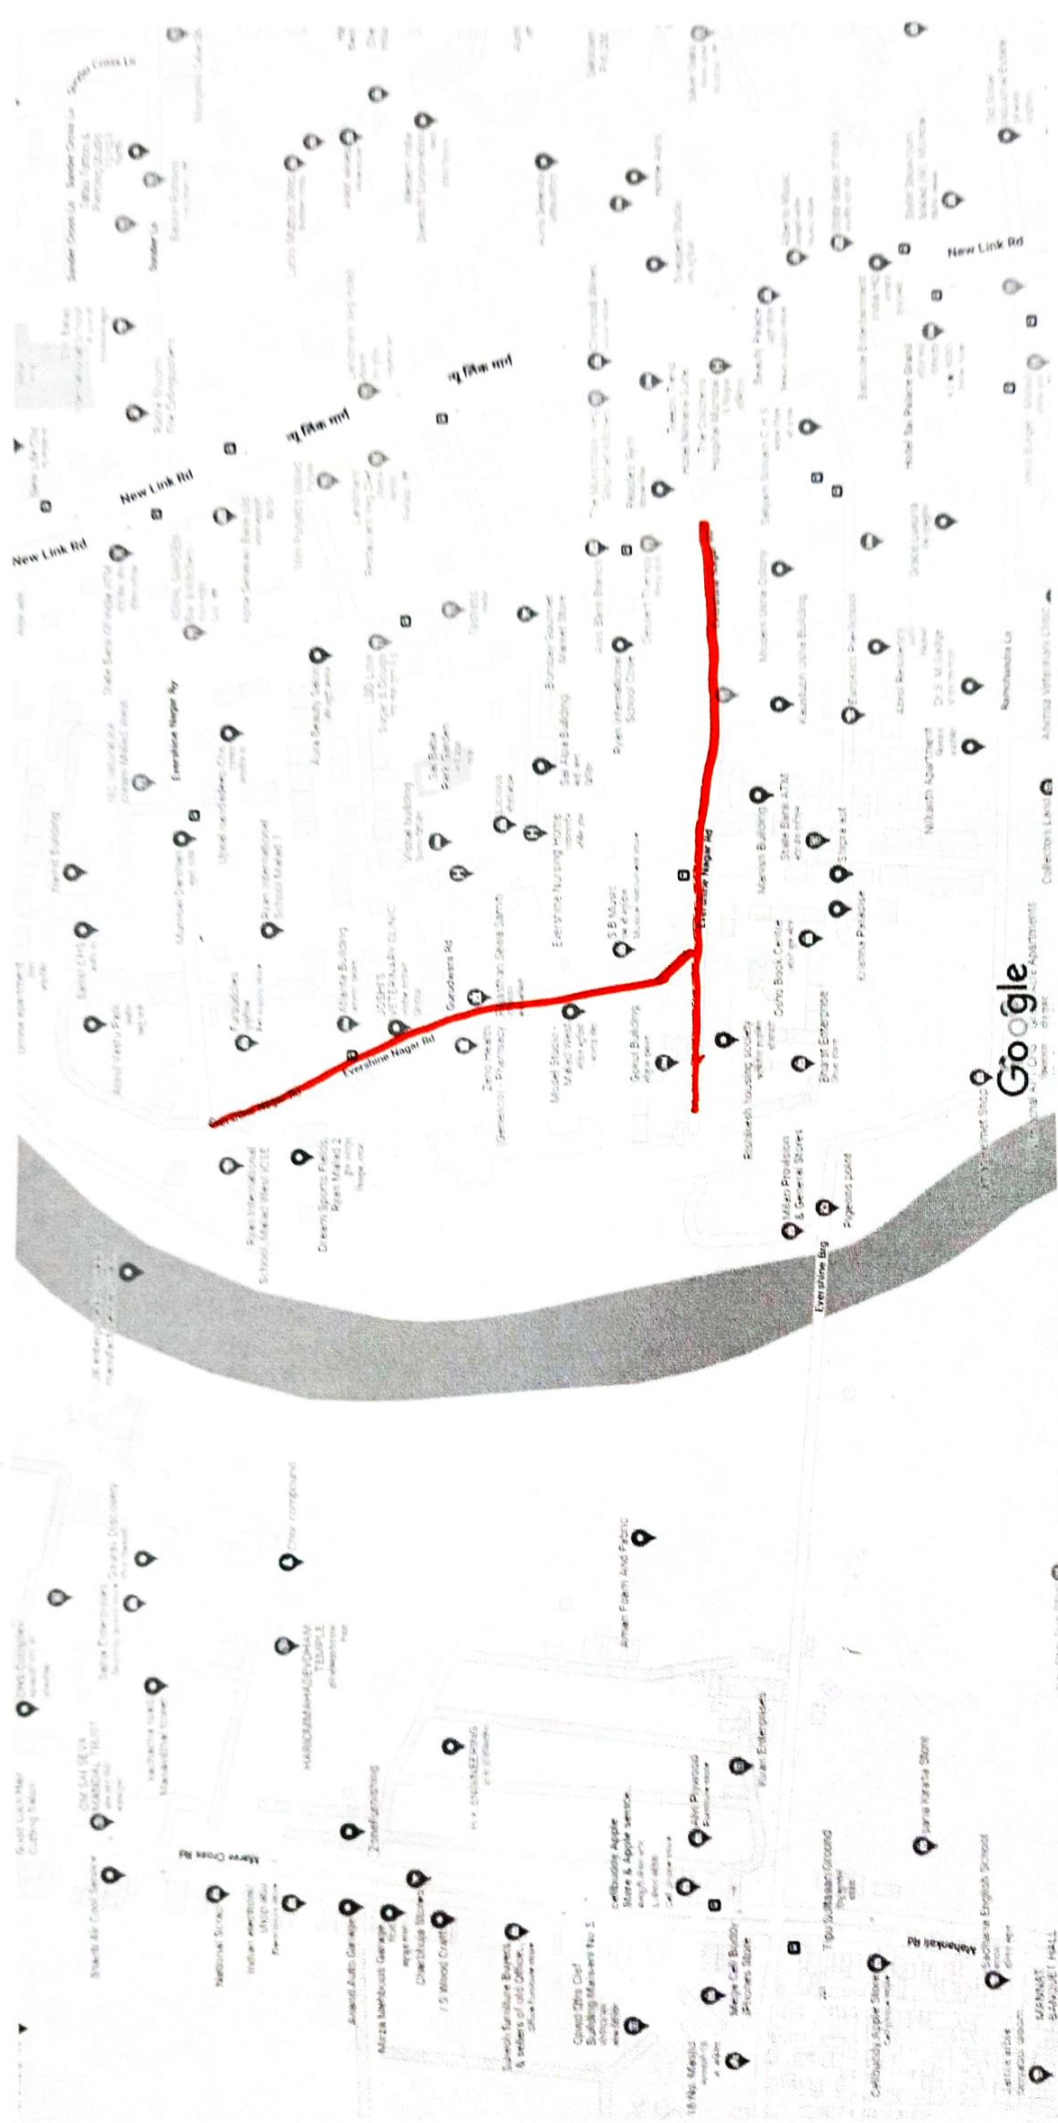

Google Maps

21. N L CROSS ROAD, Malad (W).

Map data ©2022

20 m

Road 4

Google Maps LIBERTY GARDEN ROAD, MALAD WEST Cross Road ①

Cross Road 2

SBK common

Internal Row

SBK common

MHADA Road, Malad (E)

Bhandarwada Marg

BHANDARWADA ROAD , MALAD WEST

Google Maps

Map data ©2022 50 m

Map data ©2022 100 m

Route 3

Google Maps

7. JAYANTI SHUKLA ROAD

Map data ©2022 50 m

Road No. 2

Handwritten in blue ink: "Mandak (M)"

Route 2

Google Maps

Malad West

RAMCHANDRA LANE MALAD WEST

Map data ©2022

100 m

Google

Technom Private

cross Road 4