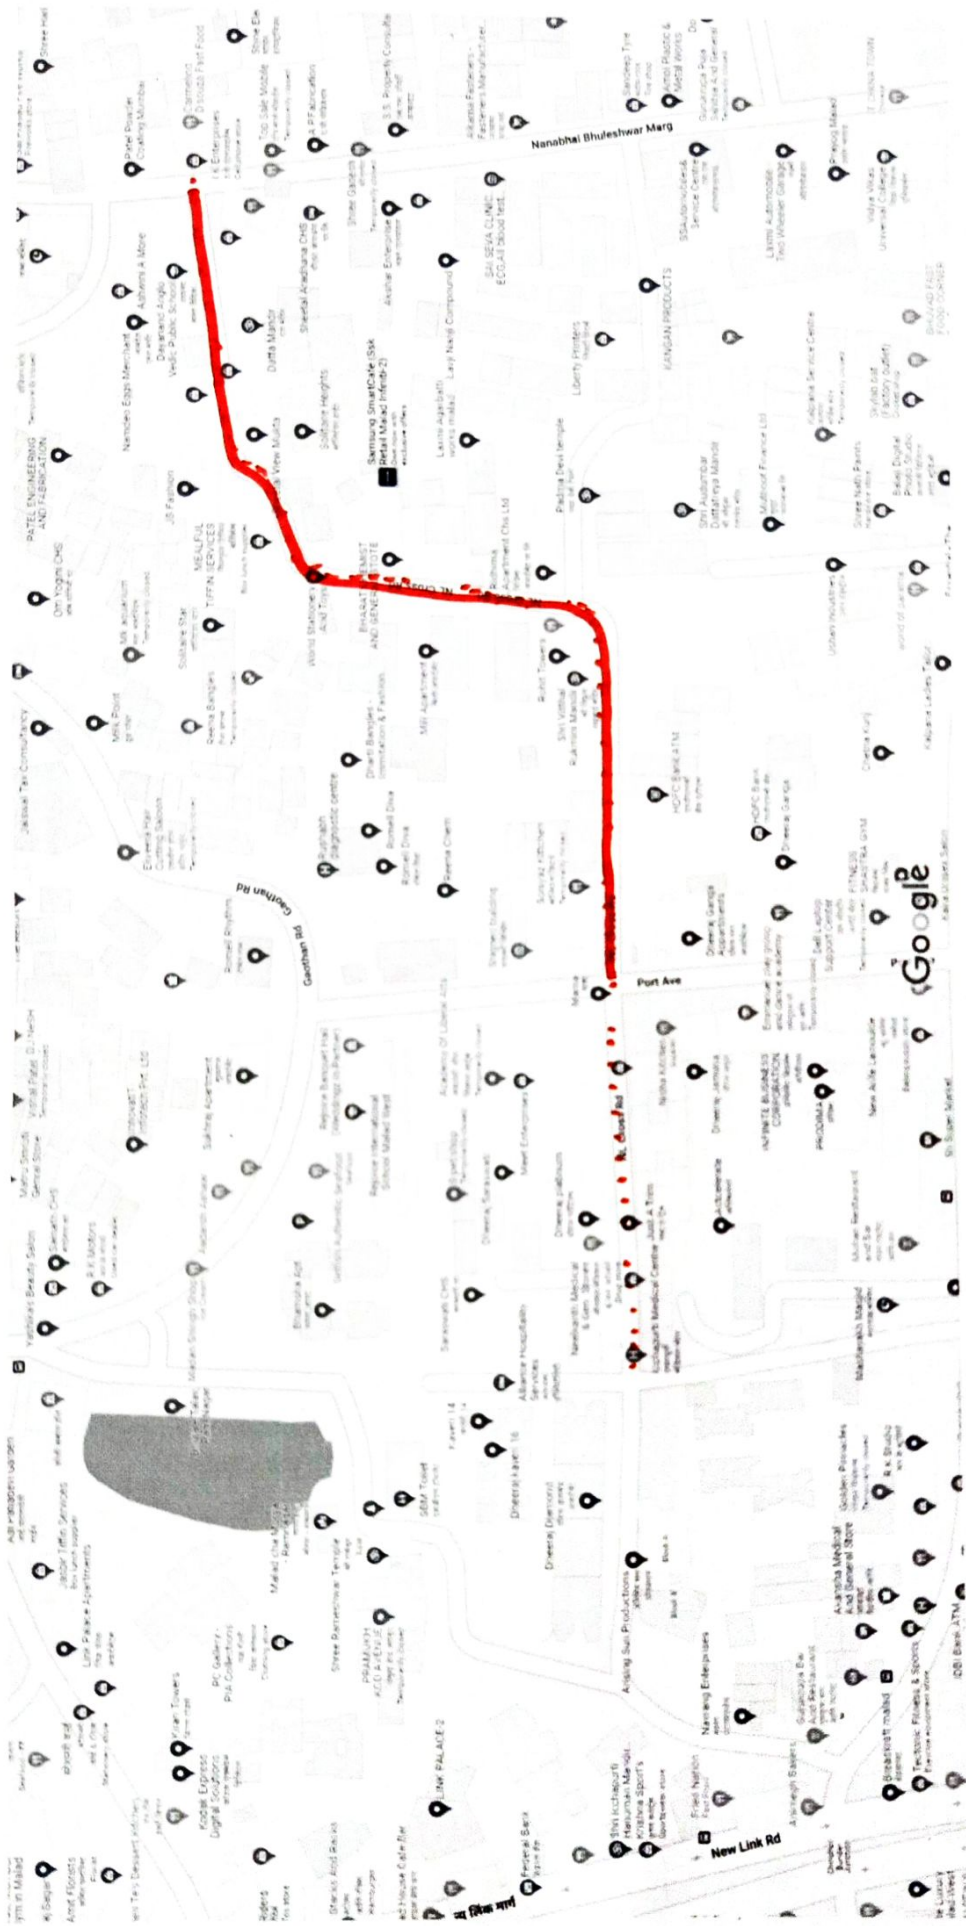

Google Maps

21. N L CROSS ROAD, Malad (W).

Map data ©2022

20 m

Road 4

Google Maps LIBERTY GARDEN ROAD, MALAD WEST Cross Road ①

Cross Road 2

SBK common

Internal Row

SBK common

MHADA Road, Malad (E)

Bhandarwada Marg

BHANDARWADA ROAD , MALAD WEST

Google Maps

Map data ©2022 50 m

Map data ©2022 100 m

Route 3

Google Maps

7. JAYANTI SHUKLA ROAD

Map data ©2022 50 m

Road No. 2

Handwritten in blue ink: "Mandak (M)"

Route 2

Google Maps

Malad West

RAMCHANDRA LANE MALAD WEST

Map data ©2022

100 m

Google

Technom Private

cross Road 4