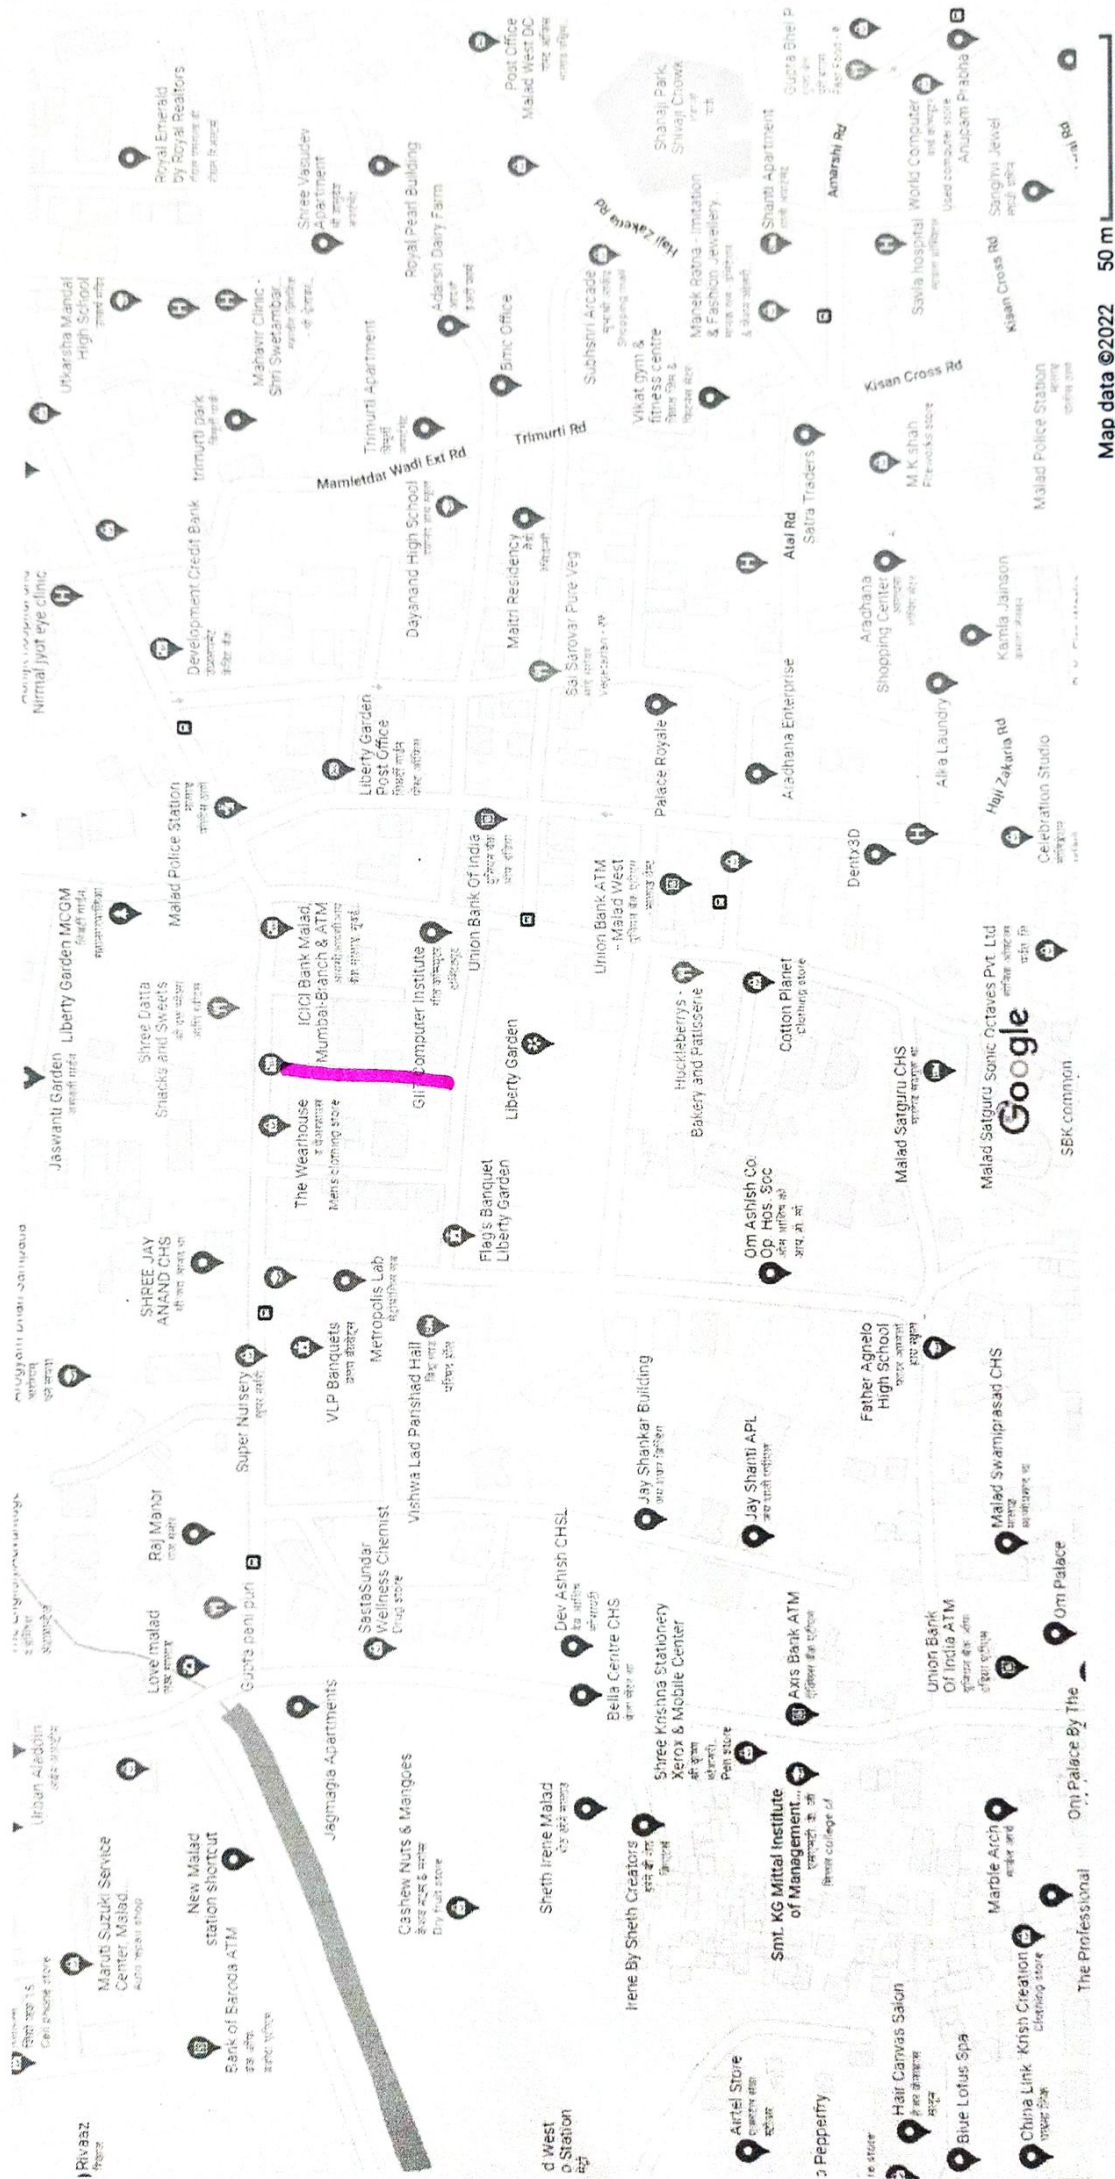

Google Maps

21. N L CROSS ROAD, Malad (W).

Map data ©2022

20 m

Road 4

Google Maps LIBERTY GARDEN ROAD, MALAD WEST Cross Road ①

Cross Road 2

SBK common

Internal Row

SBK common

MHADA Road, Malad (E)

Bhandarwada Marg

BHANDARWADA ROAD , MALAD WEST

Google Maps

Map data ©2022 50 m

Map data ©2022 100 m

Route 3

Google Maps

7. JAYANTI SHUKLA ROAD

Map data ©2022 50 m

Road No. 2

Handwritten in blue ink: "Mandak (M)"

Route 2

Google Maps

Malad West

RAMCHANDRA LANE MALAD WEST

Map data ©2022

100 m

Google

Technom Private

cross Road 4