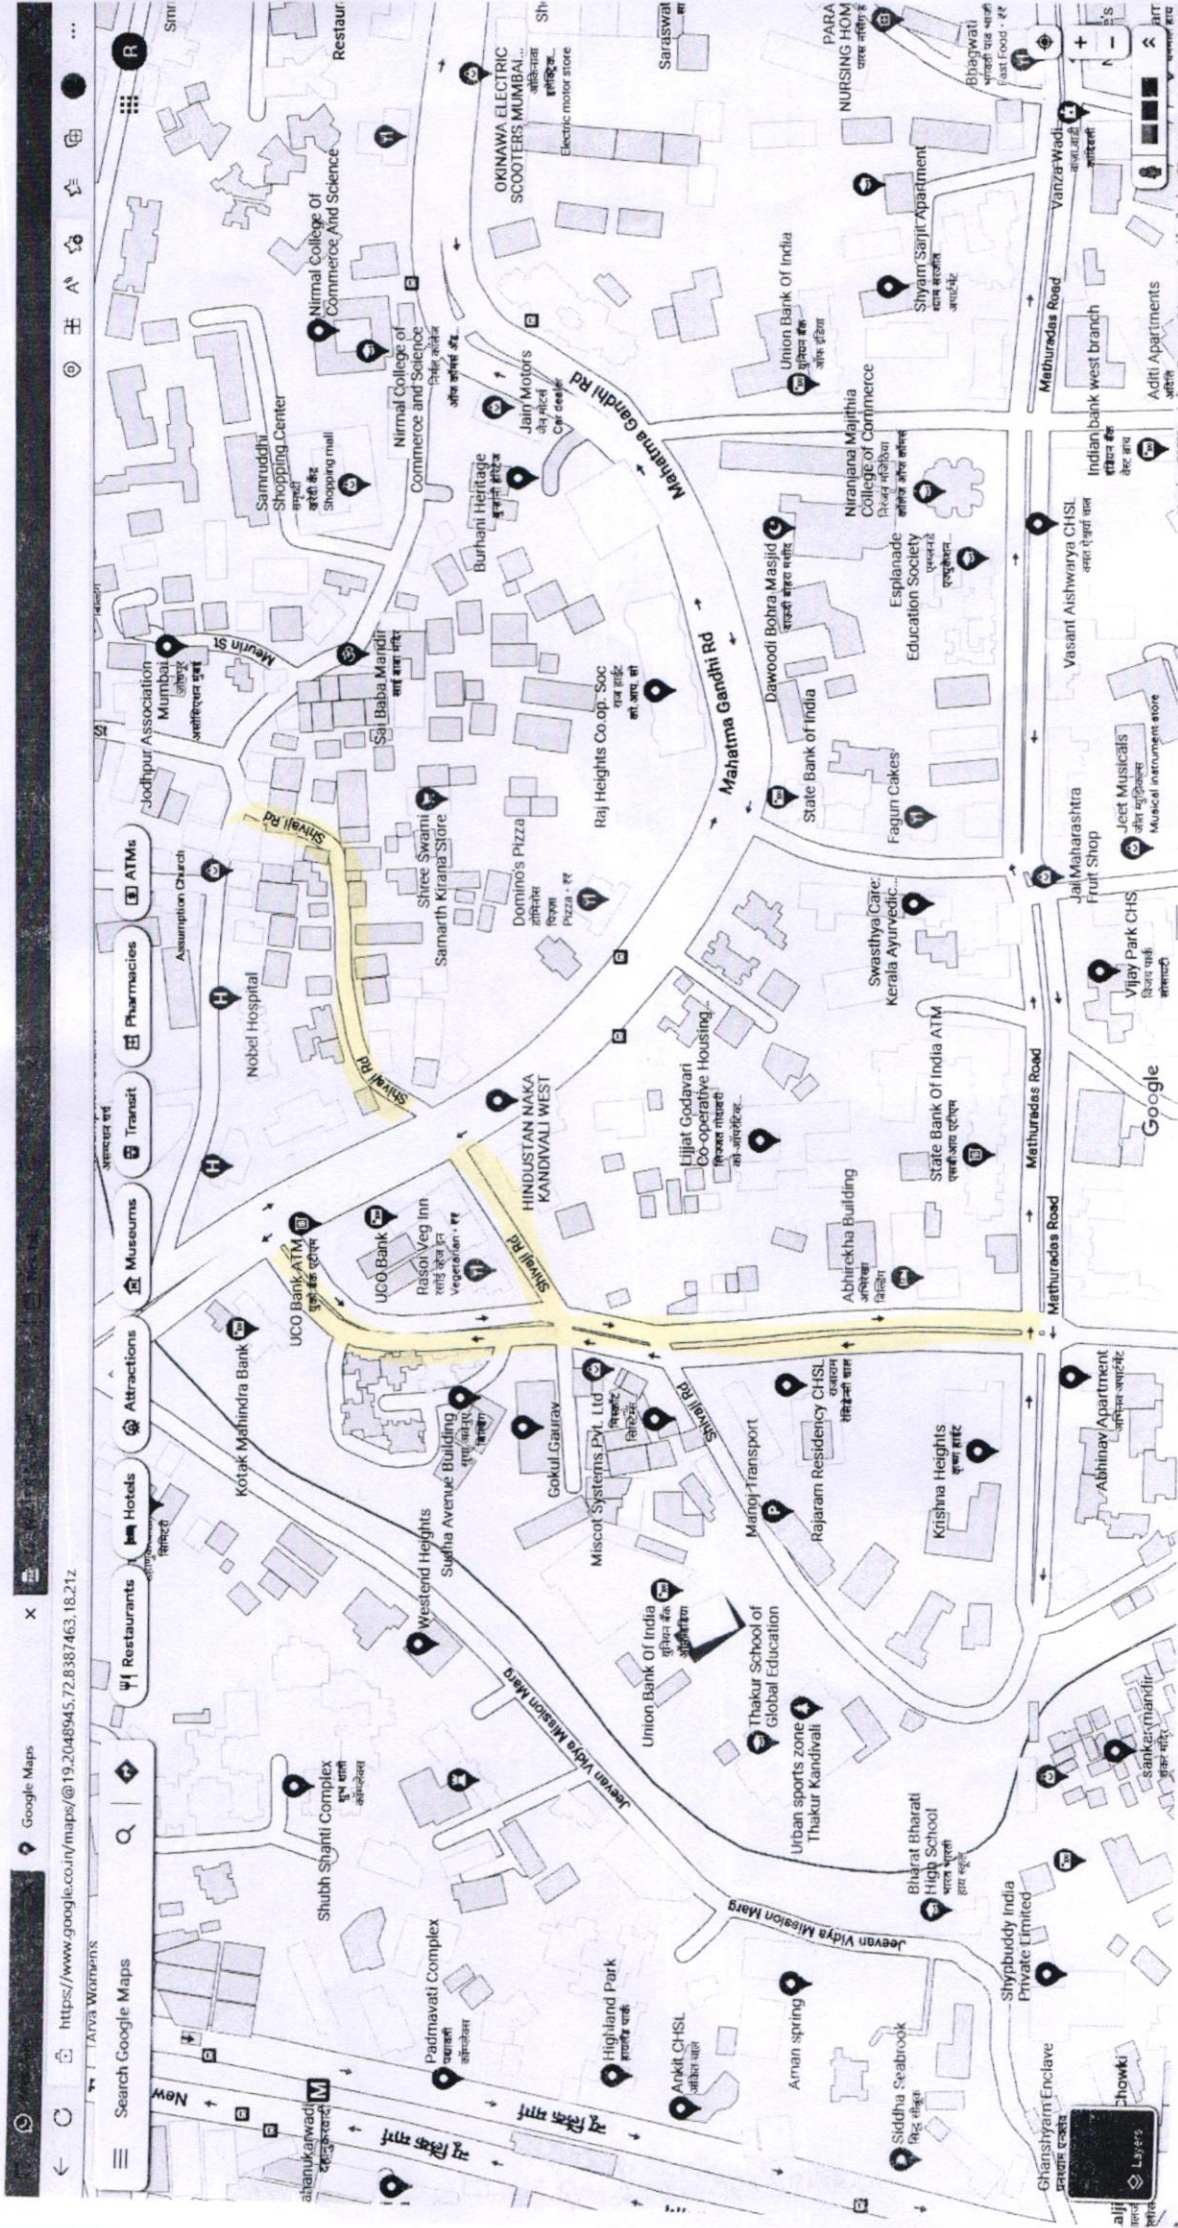

Kandivali Main Gaothan Road (Murrin Street), Kandivali (W)

Parekh Gully, Kandivali (W)

Kasurba Cross Road No 1, Kandivali (West)

Bhadrans Nagar Road No. 2, Kandivali (W)

Goraswadi Cross Road No. 01 & 02, Kandivali (W)

Map data © 2022 India Terms Privacy Send feedback 20 m

Shivaji Road, Kandivali (W)

Ashok Nagar Cross Road ,1,2 and 4, Kandivali (E)

Measure distance
Total distance: 80.04 m (262.60 ft)

Measure distance
Total distance: 200.33 m (657.24 ft)

Measure distance
Total distance: 140.69 m (461.59 ft)

Map data ©2022 10 m

Measure distance
Total distance: 200.84 m (658.92 ft)

Measure distance
Total distance: 220.19 m (722.42 ft)

Measure distance
Total distance: 210.65 m (691.10 ft)

Measure distance
Total distance: 322

Map data ©2022 20 m

Measure distance
Total distance: 368.52 m (1,209.05 ft)

Map data ©2022 10 m

Measure distance
Total distance: 178.16 m (584.52 ft)

R/N 3

L.T. Road.

Handwritten signature or initials in the top right corner.