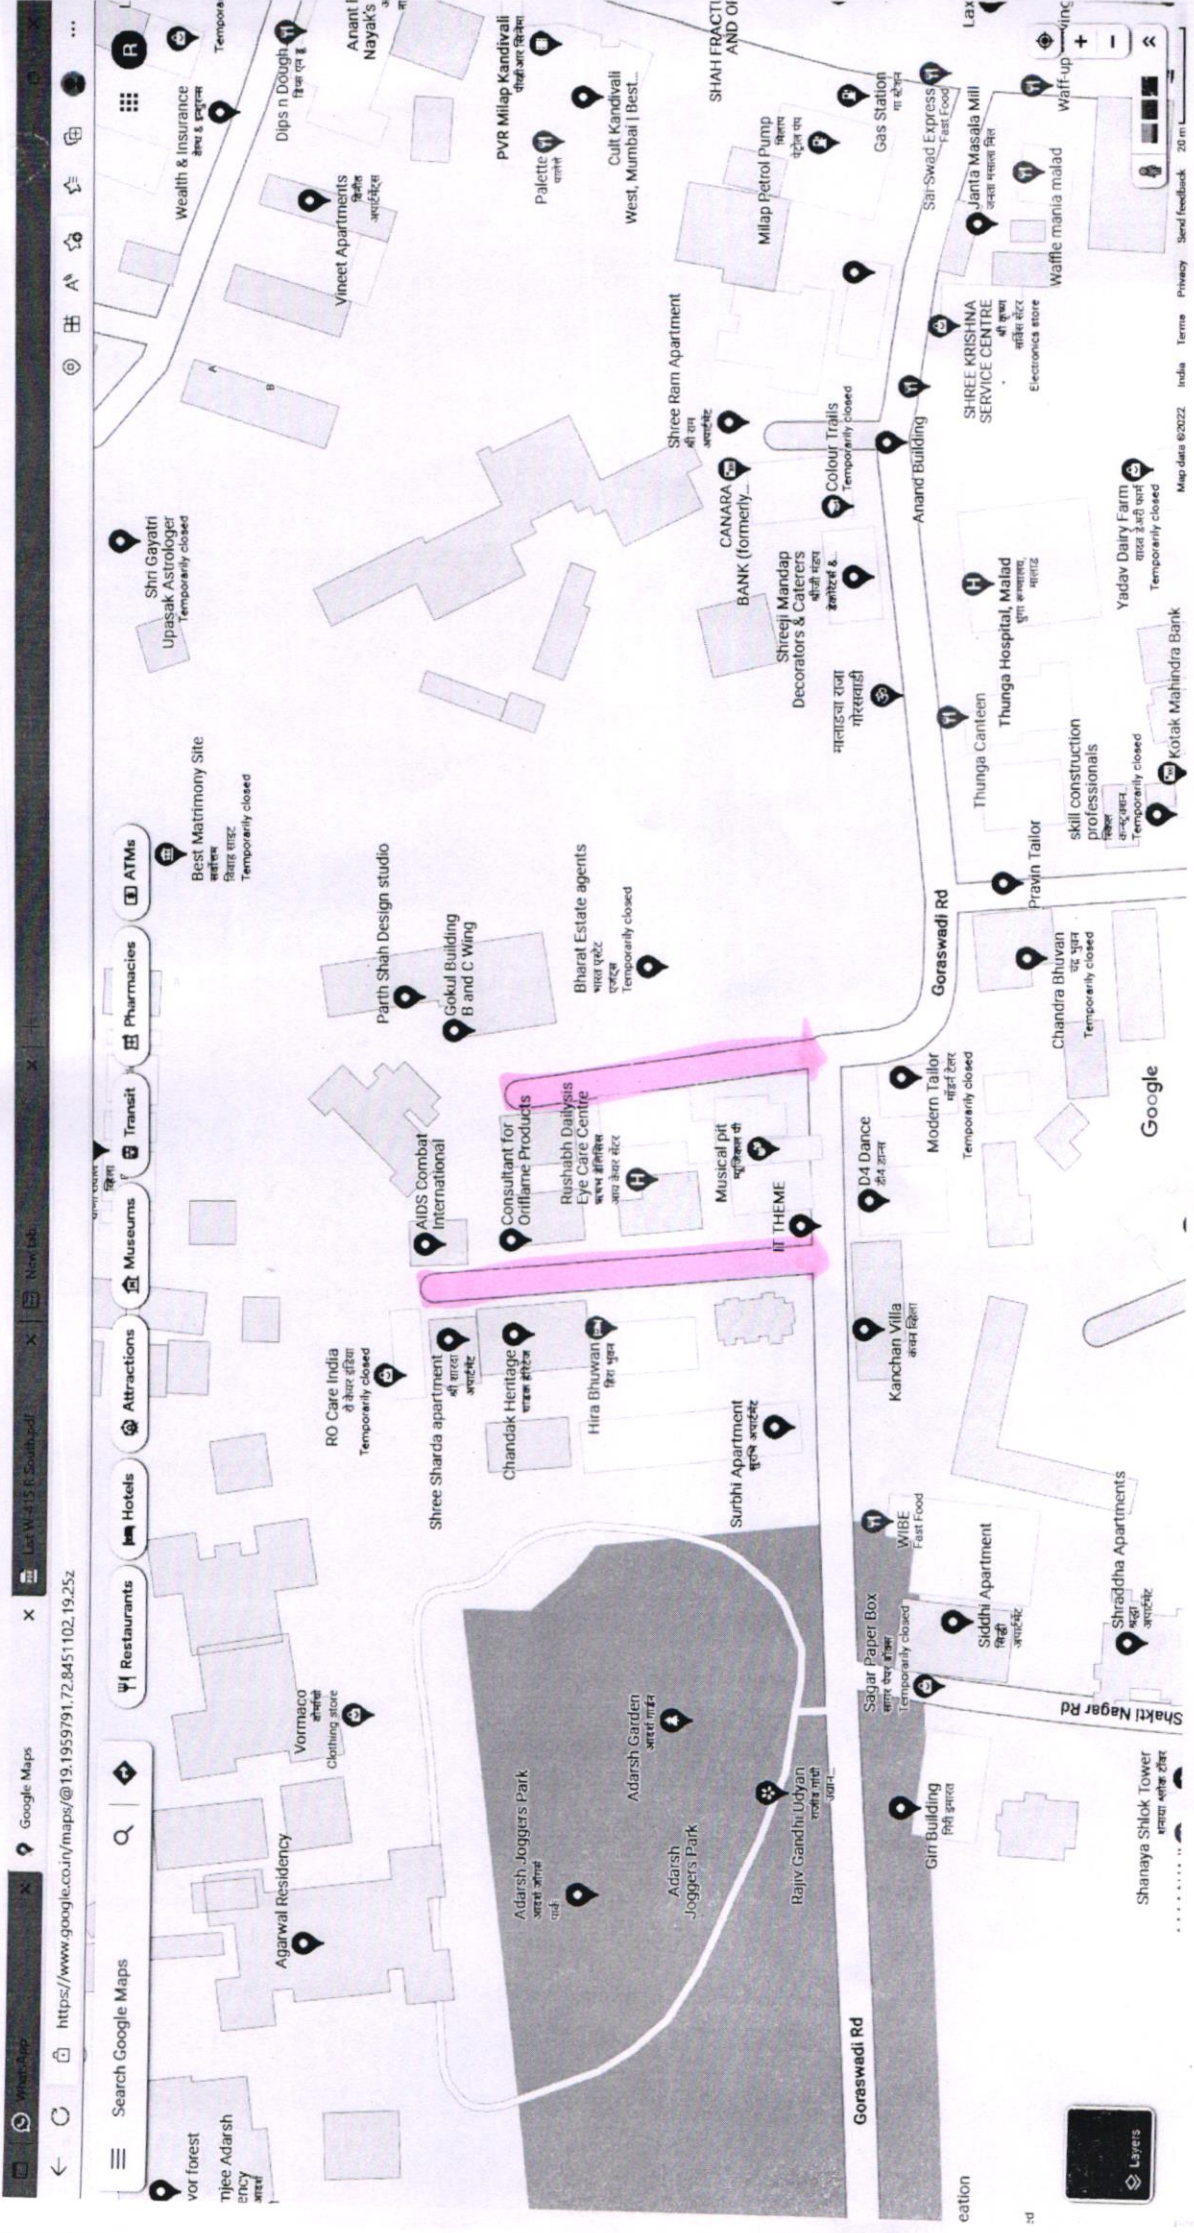

Kandivali Main Gaothan Road (Murrin Street), Kandivali (W)

Parekh Gully, Kandivali (W)

Kasurba Cross Road No 1, Kandivali (West)

Bhadrans Nagar Road No. 2, Kandivali (W)

Goraswadi Cross Road No. 01 & 02, Kandivali (W)

Map data © 2022 India Terms Privacy Send feedback 20 m

Shivaji Road, Kandivali (W)

Ashok Nagar Cross Road ,1,2 and 4, Kandivali (E)

Measure distance
Total distance: 80.04 m (262.60 ft)

Measure distance
Total distance: 200.33 m (657.24 ft)

Measure distance
Total distance: 140.69 m (461.59 ft)

Map data ©2022 10 m

Measure distance
Total distance: 200.84 m (658.92 ft)

Measure distance
Total distance: 220.19 m (722.42 ft)

Measure distance
Total distance: 210.65 m (691.10 ft)

Measure distance
Total distance: 322

Map data ©2022 20 m

Measure distance
Total distance: 368.52 m (1,209.05 ft)

Map data ©2022 10 m

Measure distance
Total distance: 178.16 m (584.52 ft)

R/N 3

L.T. Road.

Handwritten signature or initials in the top right corner.