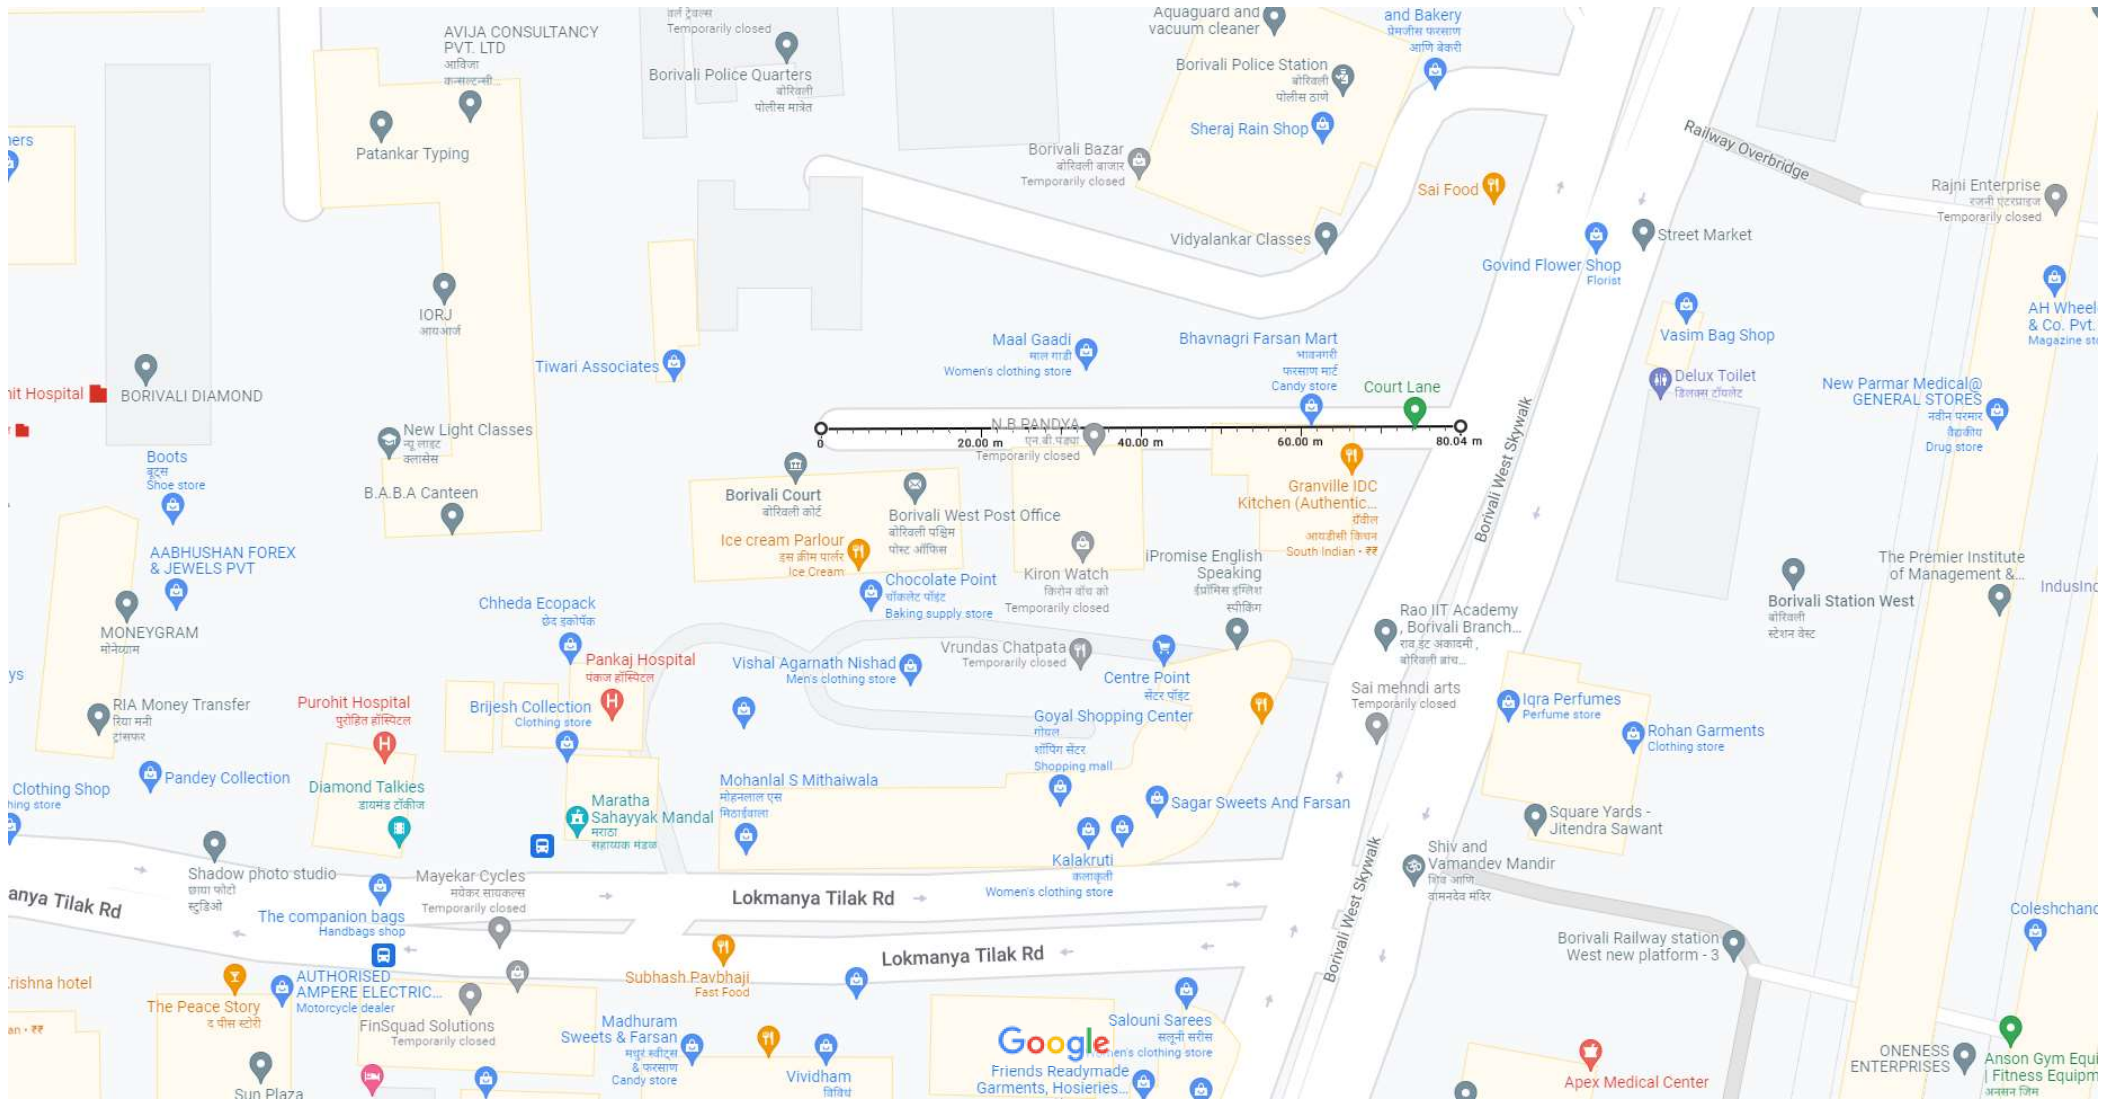

Kandivali Main Gaothan Road (Murrin Street), Kandivali (W)

Parekh Gully, Kandivali (W)

Kasurba Cross Road No 1, Kandivali (West)

Bhadrans Nagar Road No. 2, Kandivali (W)

Goraswadi Cross Road No. 01 & 02, Kandivali (W)

Map data © 2022 India Terms Privacy Send feedback 20 m

Shivaji Road, Kandivali (W)

Ashok Nagar Cross Road ,1,2 and 4, Kandivali (E)

Measure distance
Total distance: 80.04 m (262.60 ft)

Measure distance
Total distance: 200.33 m (657.24 ft)

Measure distance
Total distance: 140.69 m (461.59 ft)

Map data ©2022 10 m

Measure distance
Total distance: 200.84 m (658.92 ft)

Measure distance
Total distance: 220.19 m (722.42 ft)

Measure distance
Total distance: 210.65 m (691.10 ft)

Measure distance
Total distance: 322

Map data ©2022 20 m

Measure distance
Total distance: 368.52 m (1,209.05 ft)

Map data ©2022 10 m

Measure distance
Total distance: 178.16 m (584.52 ft)

R/N 3

L.T. Road.

Handwritten signature or initials in the top right corner.