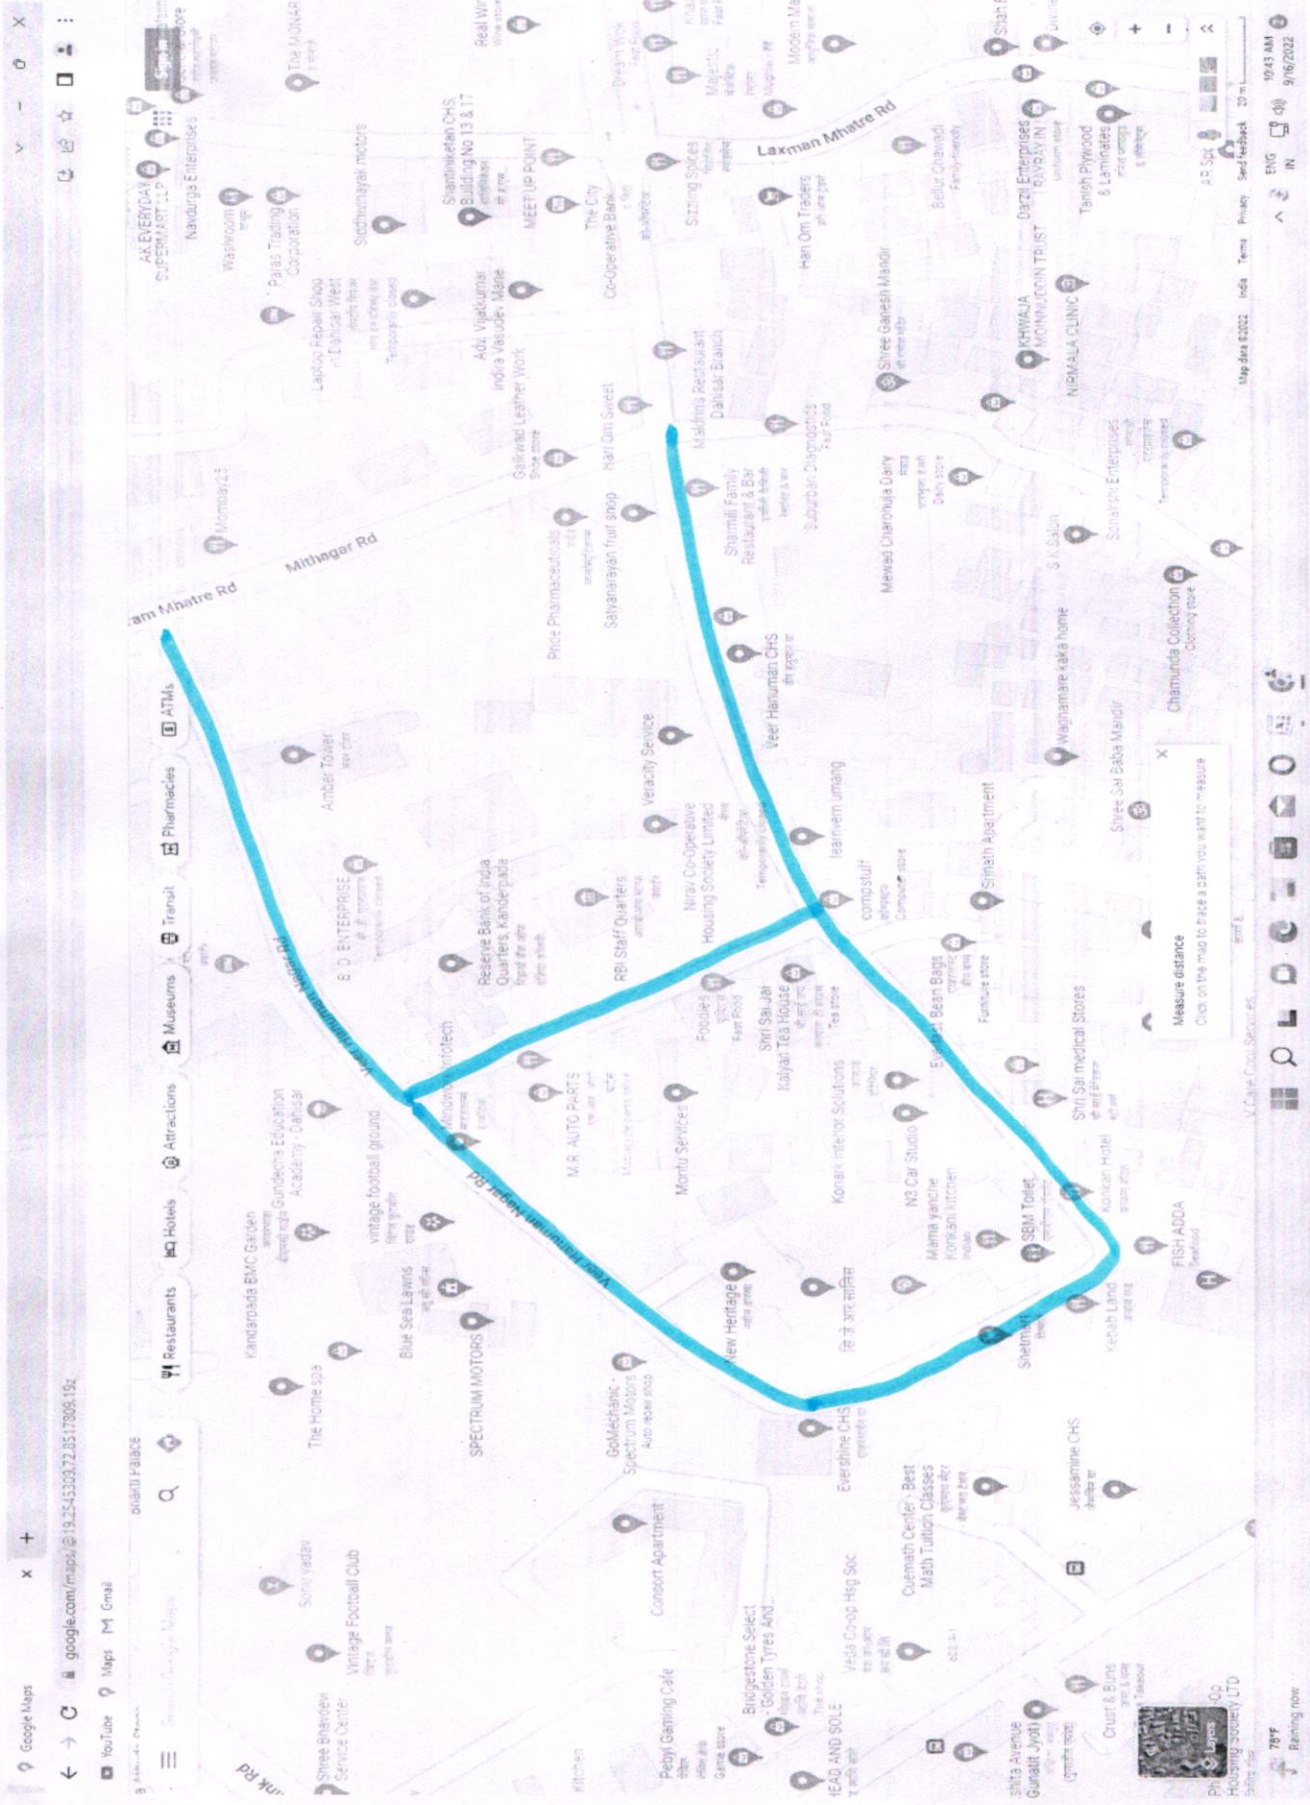

Veer Hanuman Nagar Road

Handwritten signature