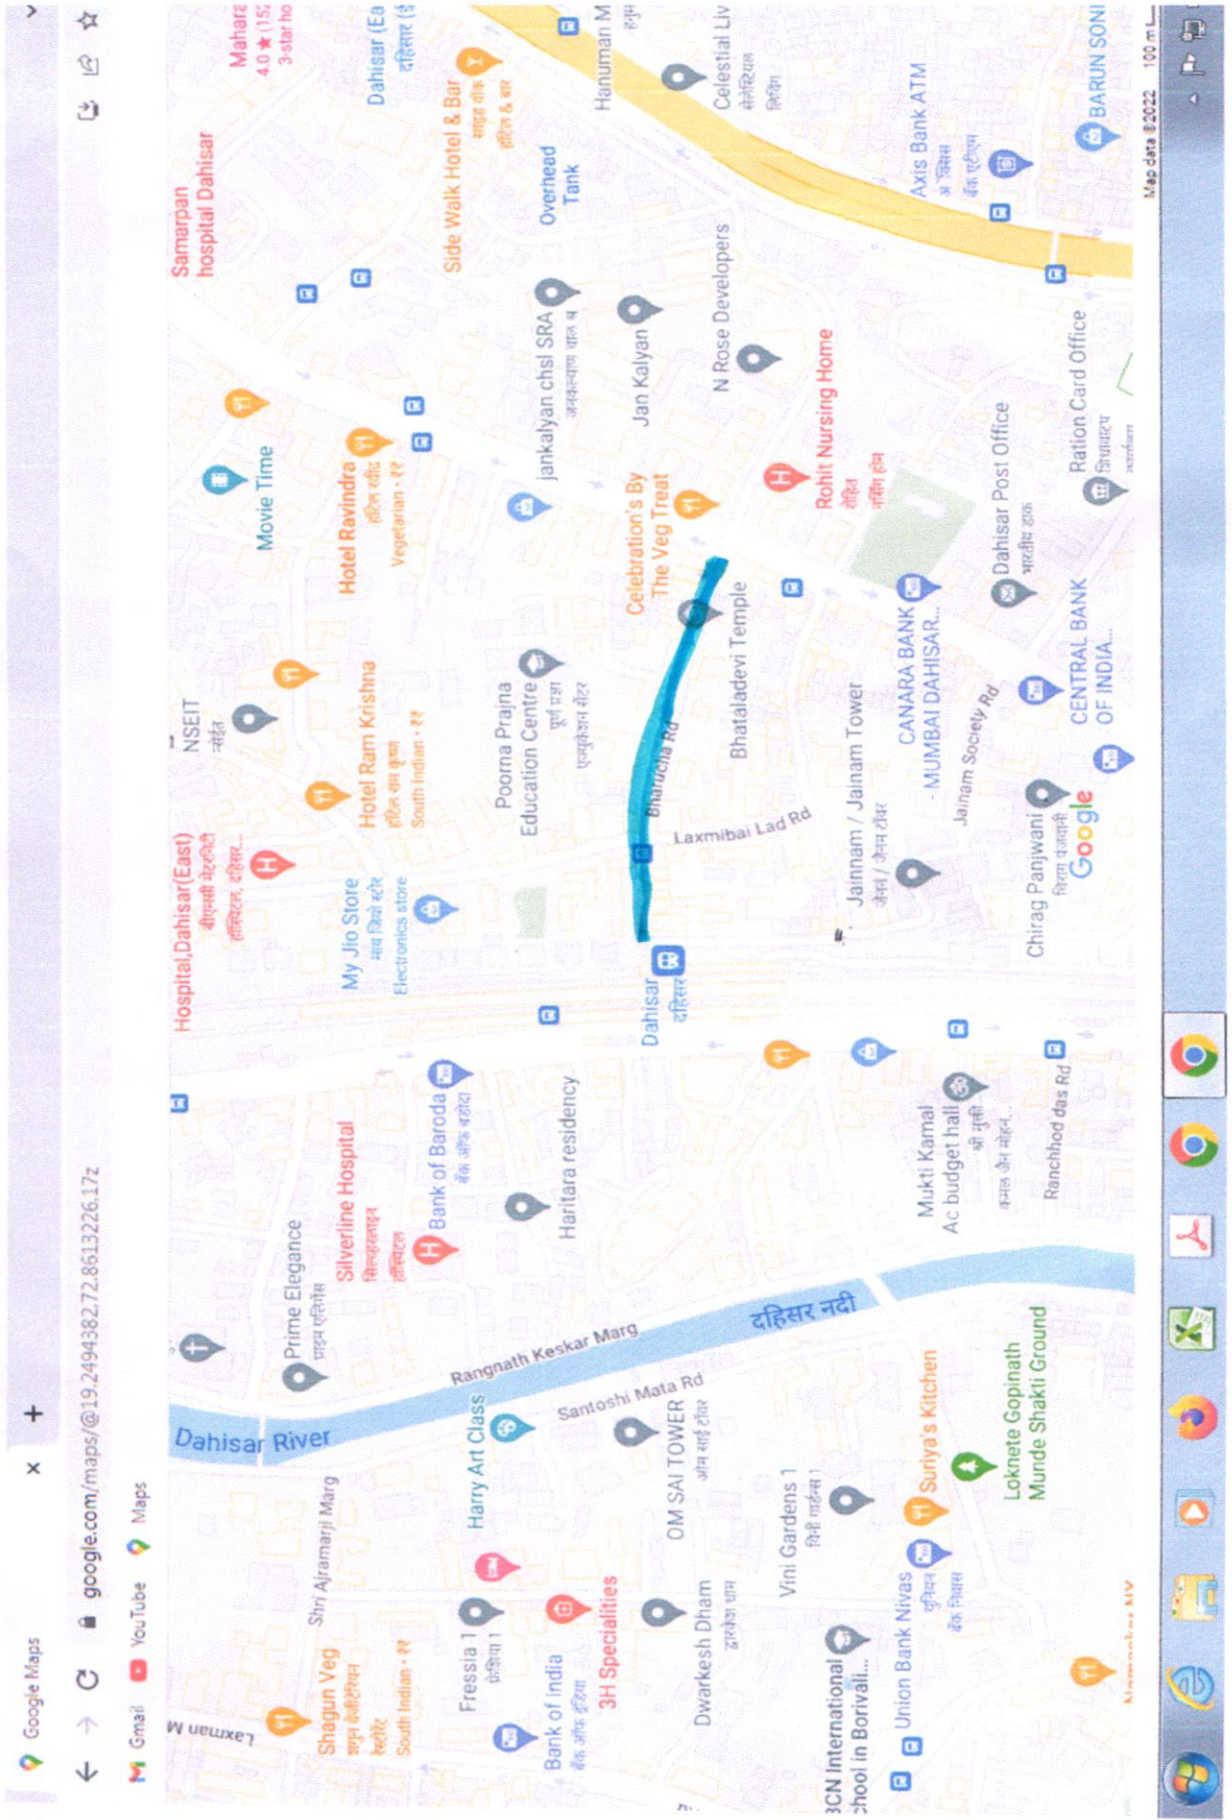

Panditji's place
Bharucha Road

Just
SECRET/RYM
कोसुभाषदास
54 (400) 1112