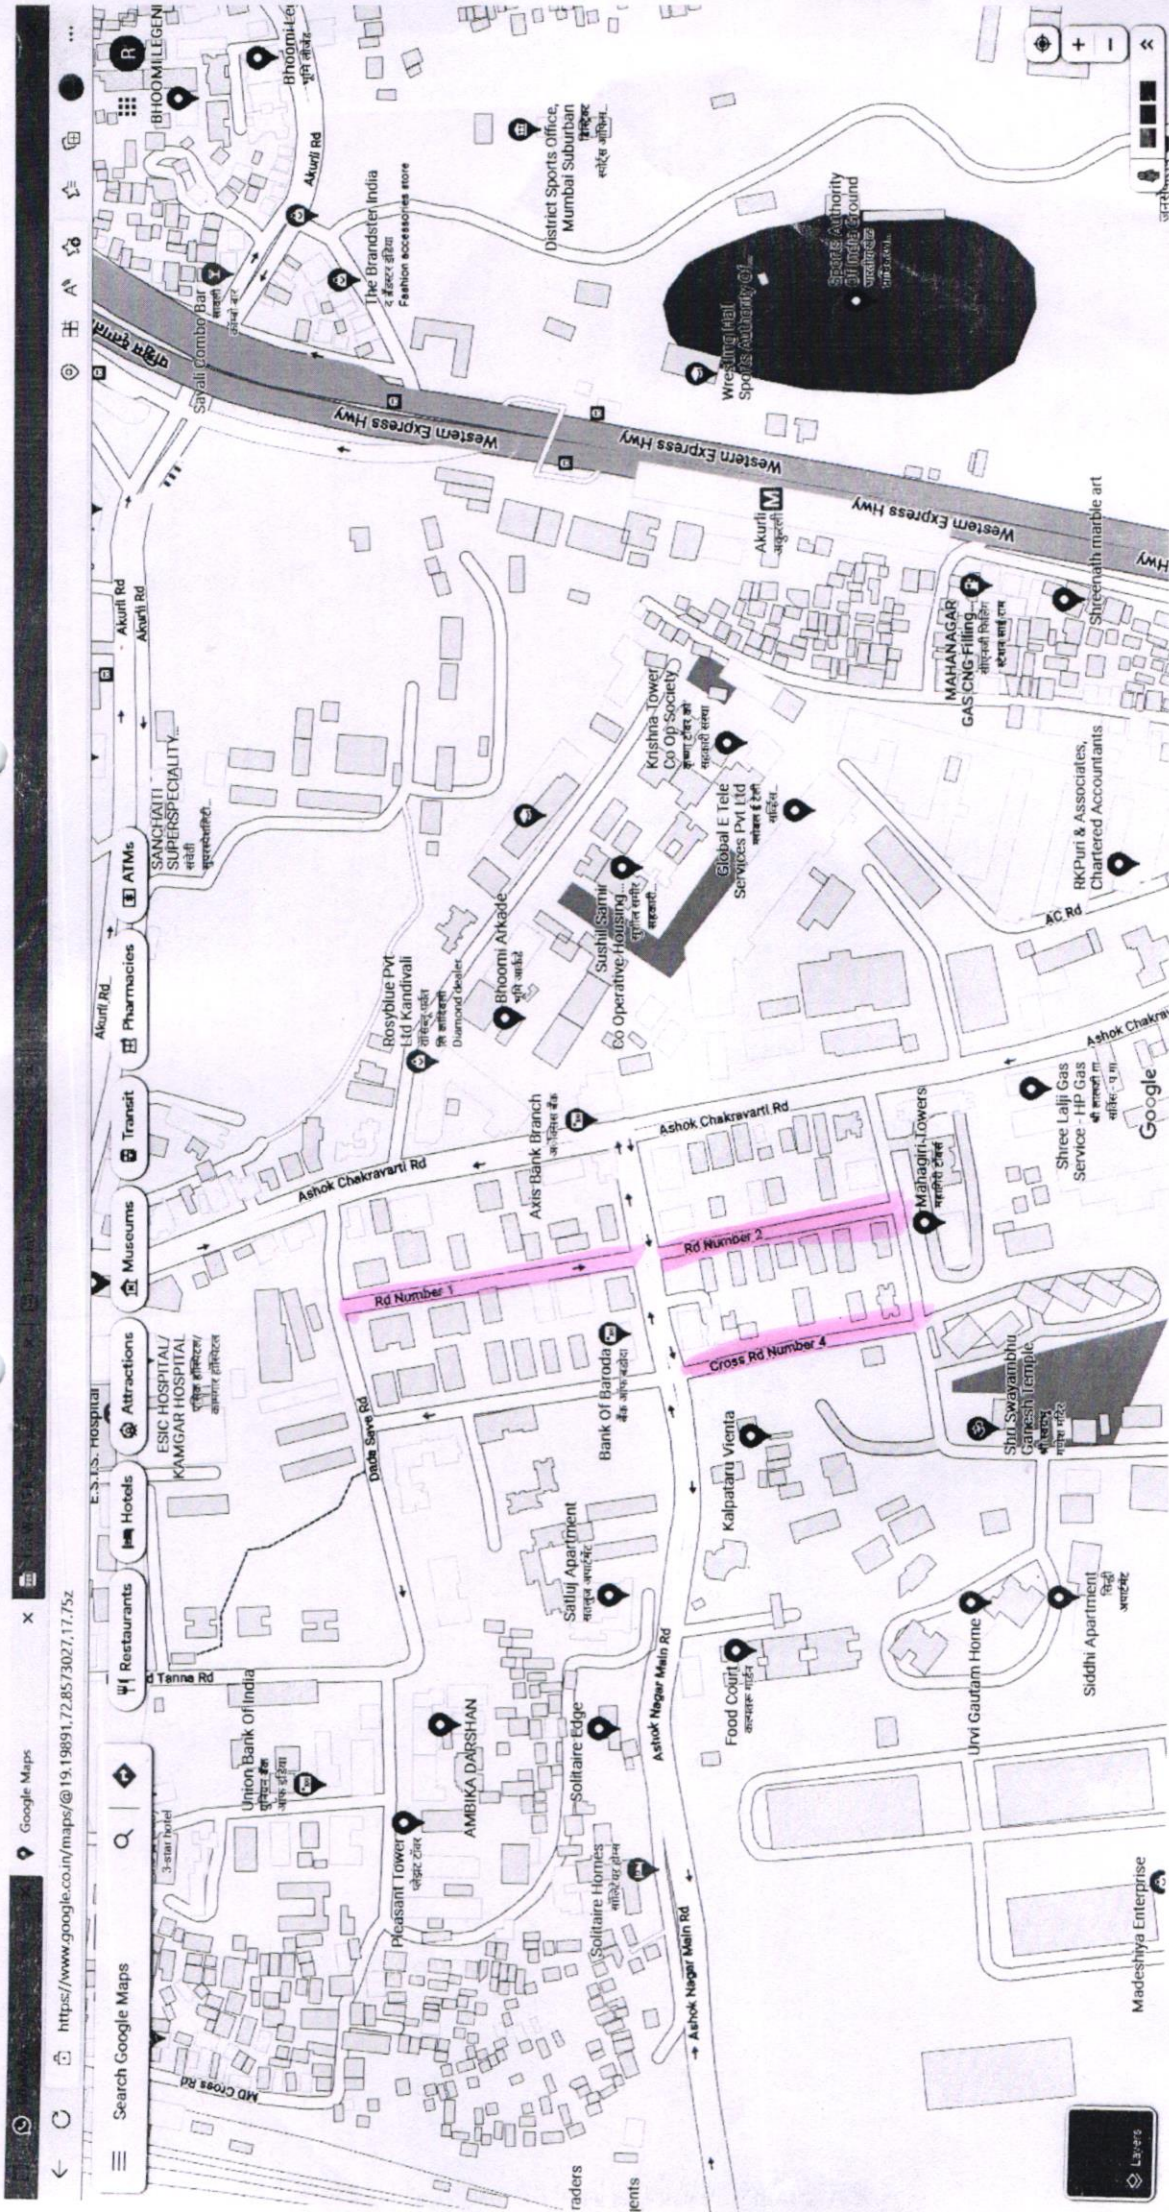

Kandivali Main Gaothan Road (Murrin Street), Kandivali (W)

Parekh Gully, Kandivali (W)

Kasurba Cross Road No 1, Kandivali (West)

Bhadrans Nagar Road No. 2, Kandivali (W)

Goraswadi Cross Road No. 01 & 02, Kandivali (W)

Map data © 2022 India Terms Privacy Send feedback 20 m

Shivaji Road, Kandivali (W)

Ashok Nagar Cross Road ,1,2 and 4, Kandivali (E)

Measure distance
Total distance: 80.04 m (262.60 ft)

Measure distance
Total distance: 200.33 m (657.24 ft)

Measure distance
Total distance: 140.69 m (461.59 ft)

Map data ©2022 10 m

Measure distance
Total distance: 200.84 m (658.92 ft)

Measure distance
Total distance: 220.19 m (722.42 ft)

Measure distance
Total distance: 210.65 m (691.10 ft)

Measure distance
Total distance: 322

Map data ©2022 20 m

Measure distance
Total distance: 368.52 m (1,209.05 ft)

Map data ©2022 10 m

Measure distance
Total distance: 178.16 m (584.52 ft)

R/N 3

L.T. Road.

Handwritten signature or initials in the top right corner.