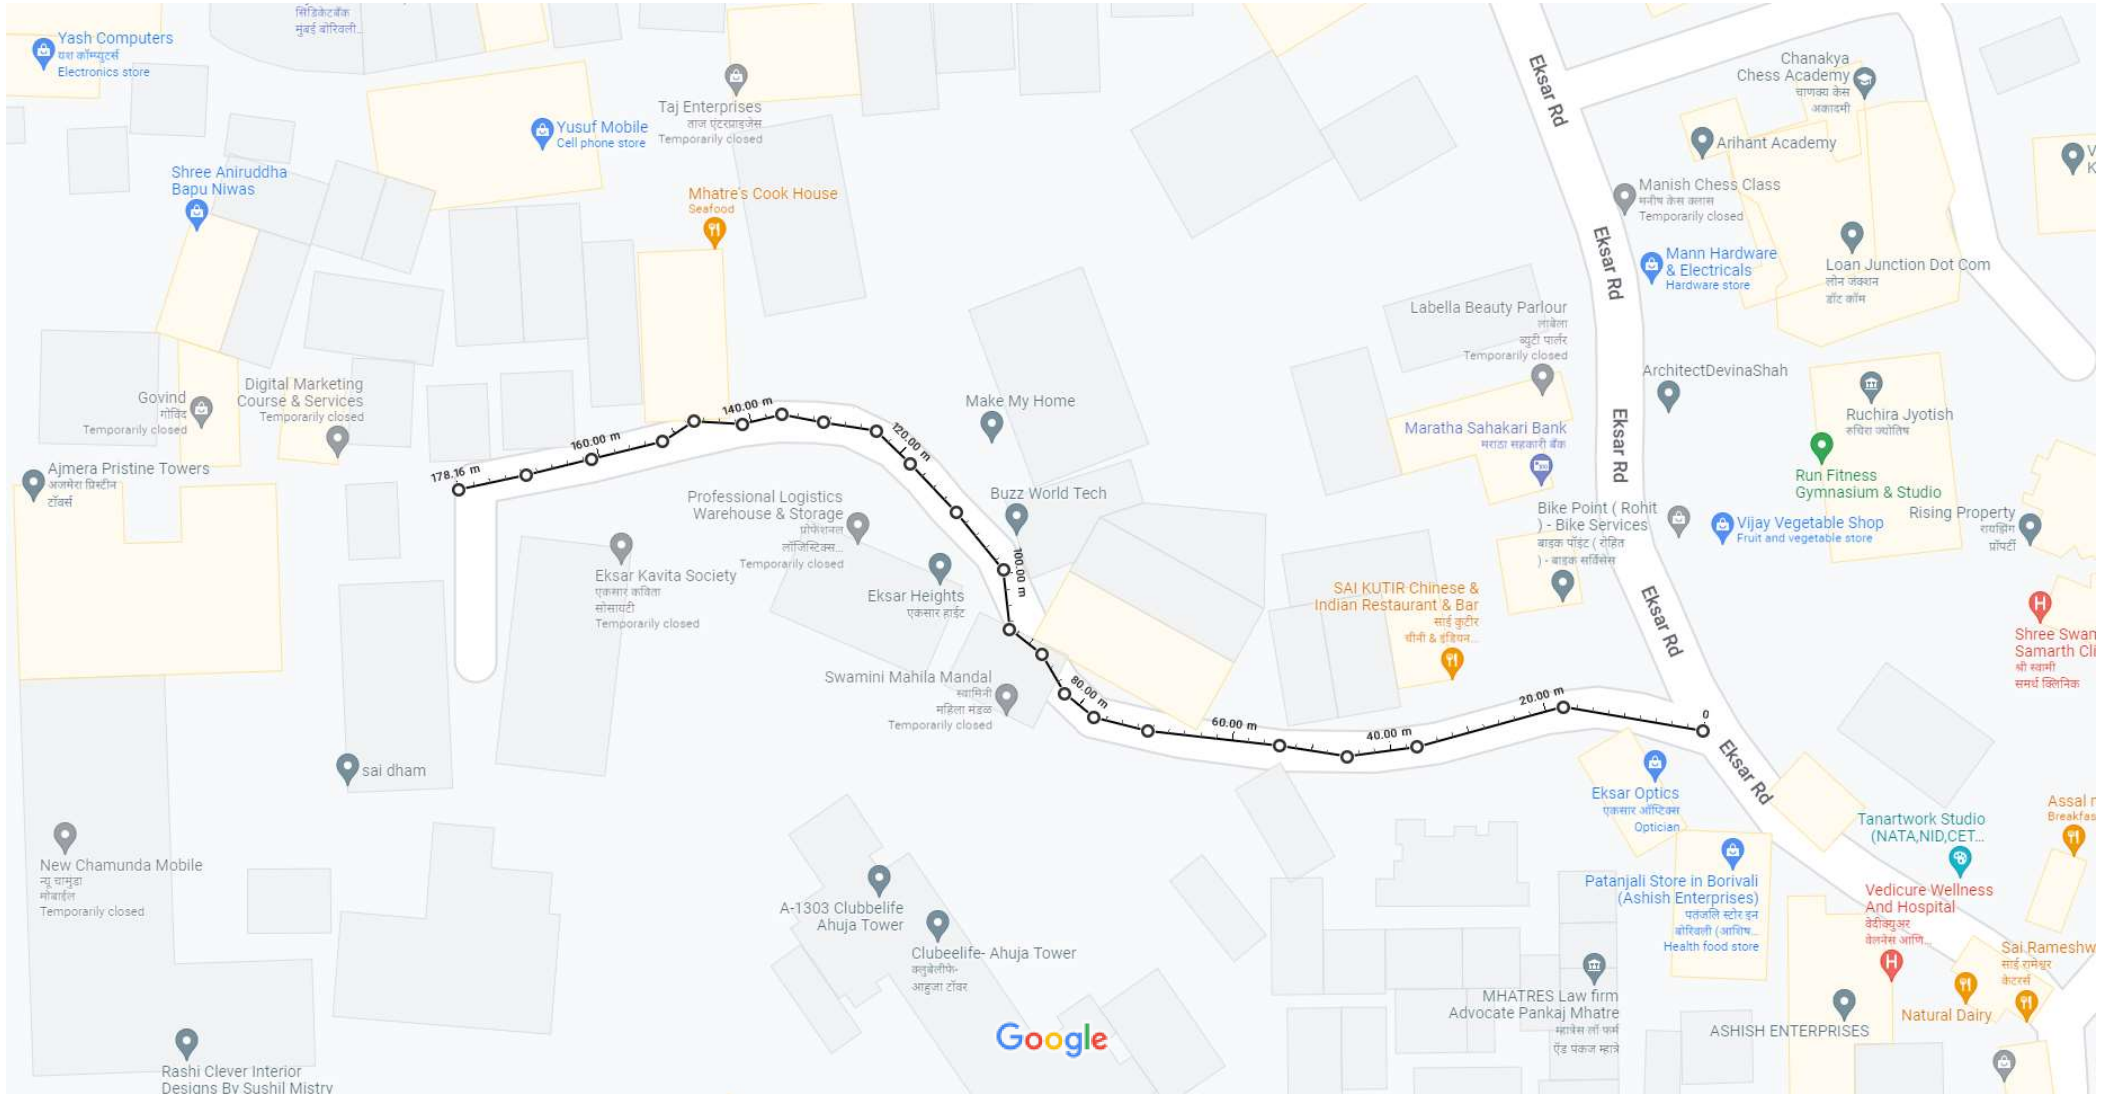

Kandivali Main Gaothan Road (Murrin Street), Kandivali (W)

Parekh Gully, Kandivali (W)

Kasurba Cross Road No 1, Kandivali (West)

Bhadrans Nagar Road No. 2, Kandivali (W)

Goraswadi Cross Road No. 01 & 02, Kandivali (W)

Measure distance
Total distance: 140.69 m (461.59 ft)

Map data ©2022 10 m

Measure distance
Total distance: 200.84 m (658.92 ft)

Measure distance
Total distance: 220.19 m (722.42 ft)

Measure distance
Total distance: 210.65 m (691.10 ft)

Map data ©2022 50 m

Measure distance
Total distance: 335.91 m (1,102.05 ft)

Measure distance
Total distance: 410.21 m (1,345.82 ft)

Measure distance
Total distance: 350.33 m (1,149.38 ft)

Map data ©2022 50 m

Measure distance
Total distance: 322

Map data ©2022 20 m

Measure distance
Total distance: 368.52 m (1,209.05 ft)

Map data ©2022 10 m

Measure distance
Total distance: 178.16 m (584.52 ft)

R/N 3

L.T. Road.

Handwritten signature or initials in the top right corner.