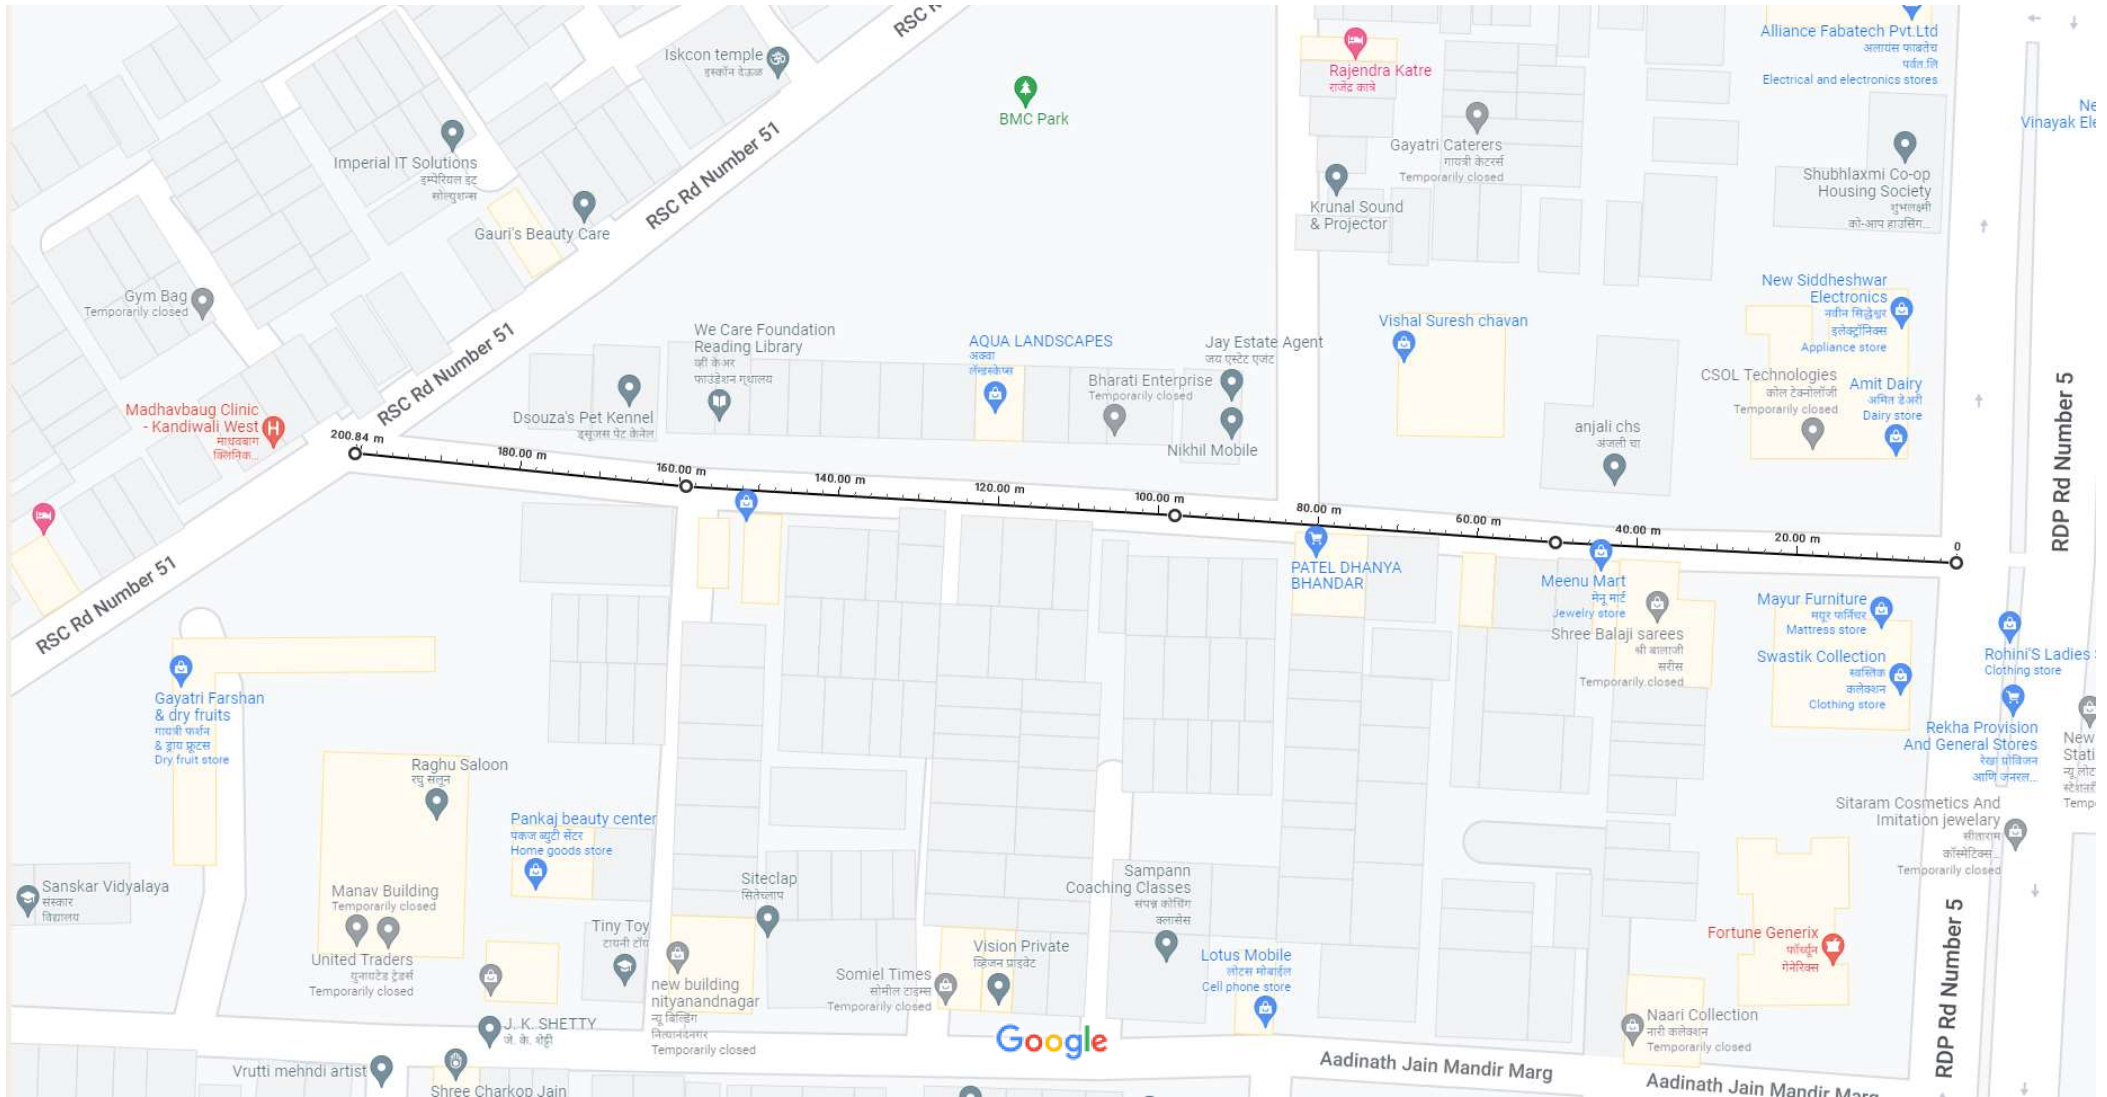

Kandivali Main Gaothan Road (Murrin Street), Kandivali (W)

Parekh Gully, Kandivali (W)

Kasurba Cross Road No 1, Kandivali (West)

Bhadrans Nagar Road No. 2, Kandivali (W)

Goraswadi Cross Road No. 01 & 02, Kandivali (W)

Map data © 2022 India Terms Privacy Send feedback 20 m

Shivaji Road, Kandivali (W)

Ashok Nagar Cross Road ,1,2 and 4, Kandivali (E)

Measure distance
Total distance: 80.04 m (262.60 ft)

Measure distance
Total distance: 200.33 m (657.24 ft)

Measure distance
Total distance: 140.69 m (461.59 ft)

Map data ©2022 10 m

Measure distance
Total distance: 200.84 m (658.92 ft)

Measure distance
Total distance: 220.19 m (722.42 ft)

Measure distance
Total distance: 210.65 m (691.10 ft)

Measure distance
Total distance: 322

Map data ©2022 20 m

Measure distance
Total distance: 368.52 m (1,209.05 ft)

Map data ©2022 10 m

Measure distance
Total distance: 178.16 m (584.52 ft)

R/N 3

L.T. Road.

Handwritten signature or initials in the top right corner.