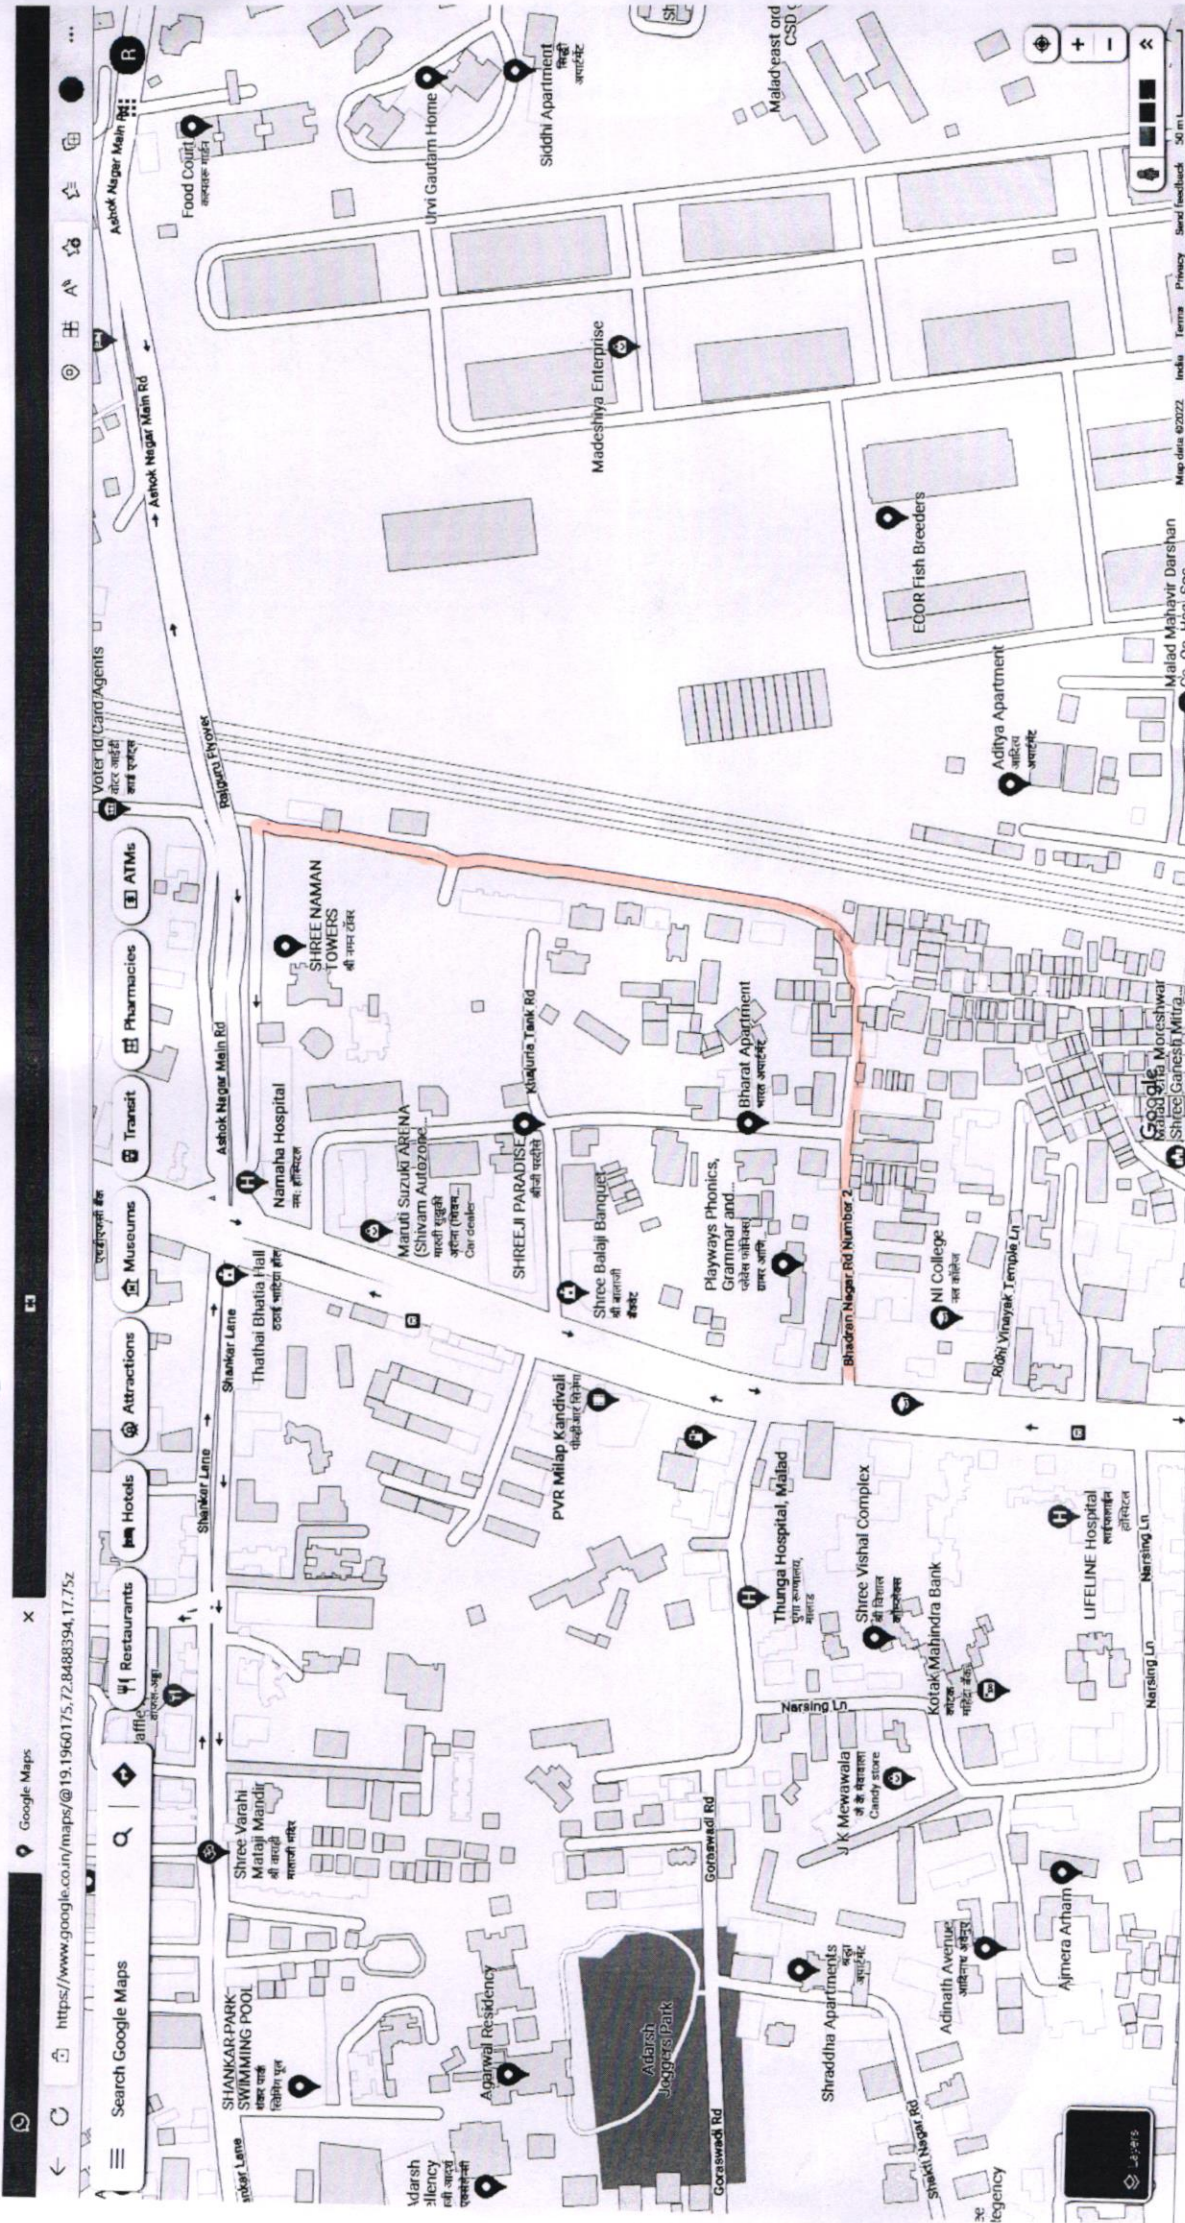

Kandivali Main Gaothan Road (Murrin Street), Kandivali (W)

Parekh Gully, Kandivali (W)

Kasurba Cross Road No 1, Kandivali (West)

Bhadrans Nagar Road No. 2, Kandivali (W)

Goraswadi Cross Road No. 01 & 02, Kandivali (W)

Map data © 2022 India Terms Privacy Send feedback 20 m

Shivaji Road, Kandivali (W)

Ashok Nagar Cross Road ,1,2 and 4, Kandivali (E)

Measure distance
Total distance: 80.04 m (262.60 ft)

Measure distance
Total distance: 200.33 m (657.24 ft)

Measure distance
Total distance: 140.69 m (461.59 ft)

Map data ©2022 10 m

Measure distance
Total distance: 200.84 m (658.92 ft)

Measure distance
Total distance: 220.19 m (722.42 ft)

Measure distance
Total distance: 210.65 m (691.10 ft)

Measure distance
Total distance: 322

Map data ©2022 20 m

Measure distance
Total distance: 368.52 m (1,209.05 ft)

Map data ©2022 10 m

Measure distance
Total distance: 178.16 m (584.52 ft)

R/N 3

L.T. Road.

Handwritten signature or initials in the top right corner.