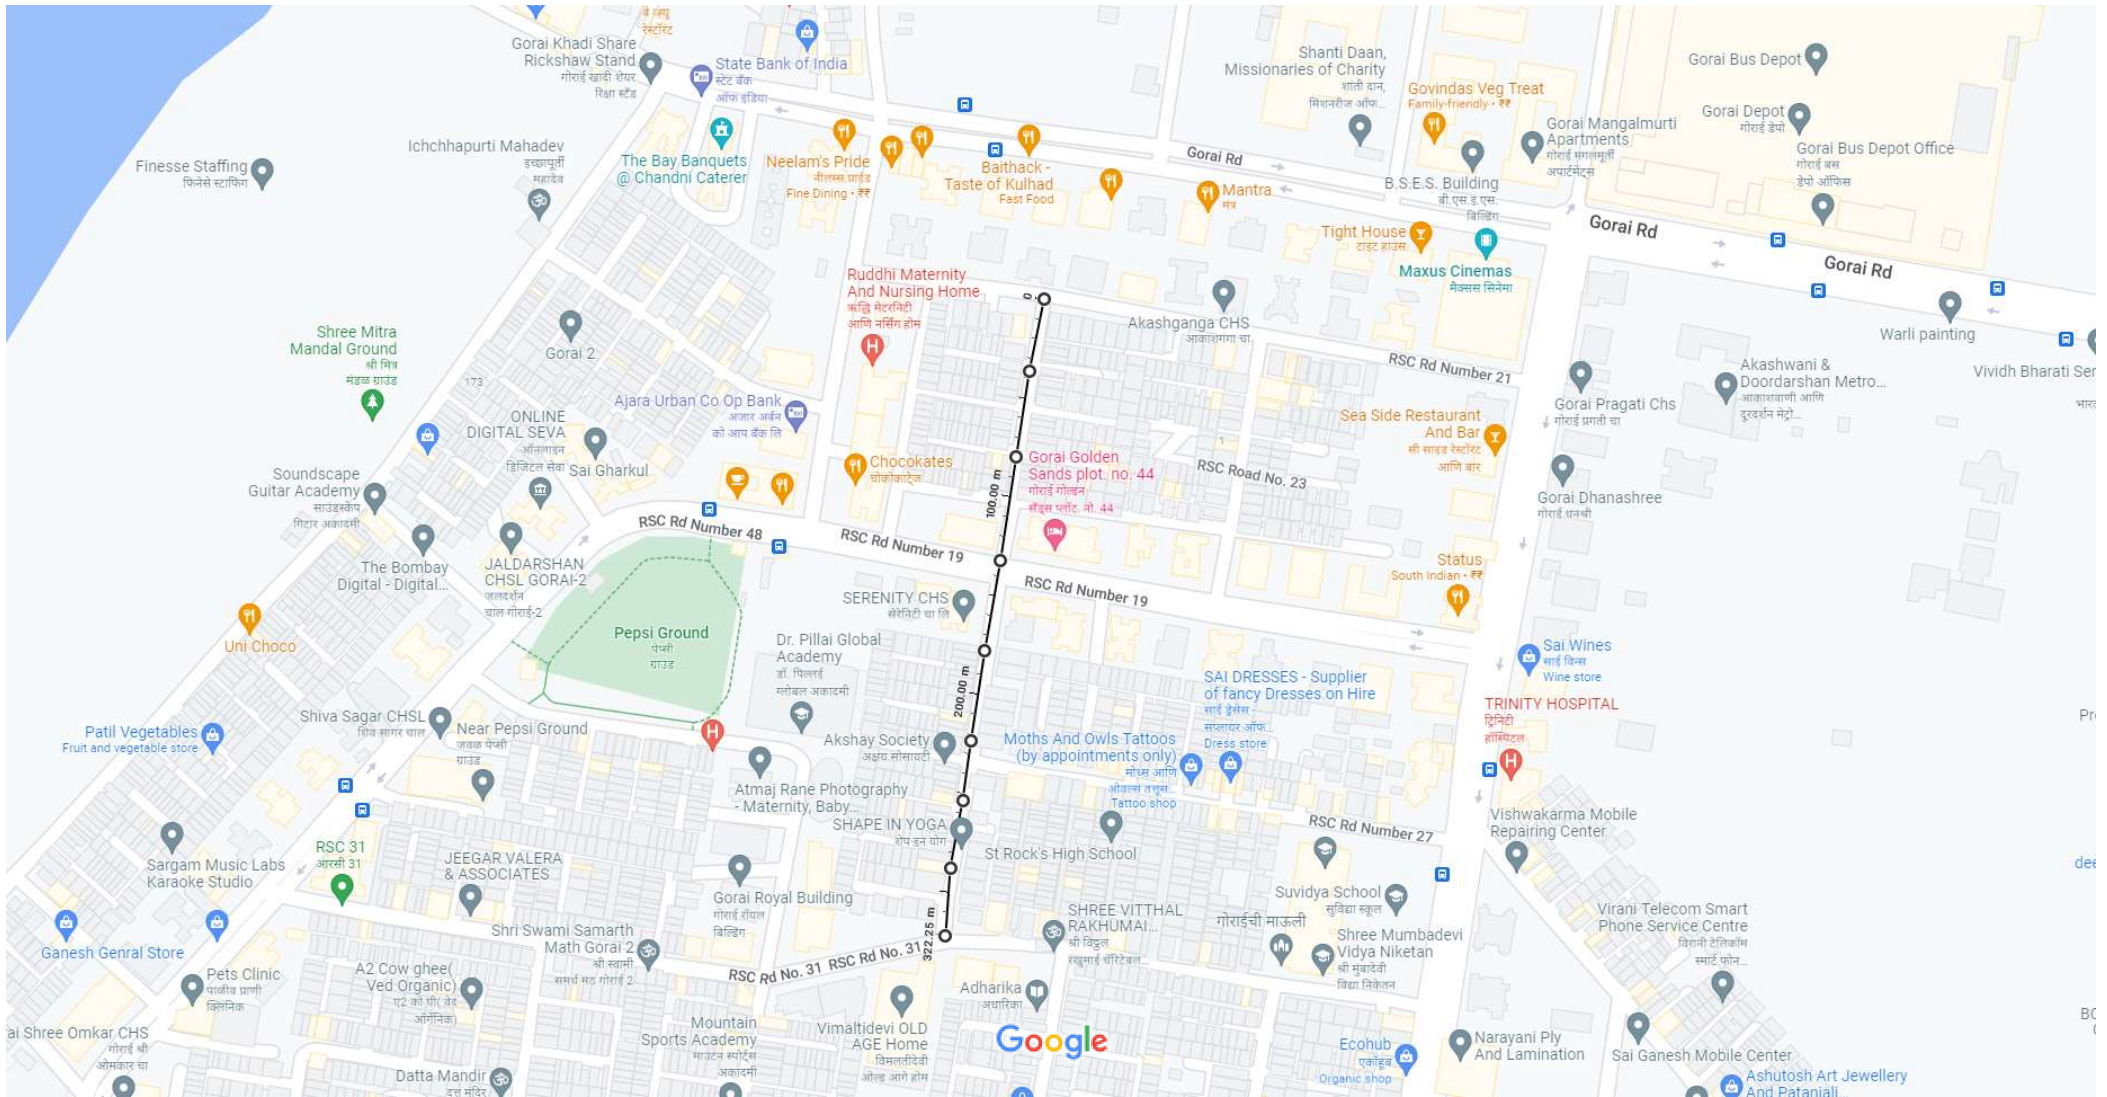

Kandivali Main Gaothan Road (Murrin Street), Kandivali (W)

Parekh Gully, Kandivali (W)

Kasurba Cross Road No 1, Kandivali (West)

Bhadrans Nagar Road No. 2, Kandivali (W)

Goraswadi Cross Road No. 01 & 02, Kandivali (W)

Measure distance
Total distance: 140.69 m (461.59 ft)

Map data ©2022 10 m

Measure distance
Total distance: 200.84 m (658.92 ft)

Measure distance
Total distance: 220.19 m (722.42 ft)

Measure distance
Total distance: 210.65 m (691.10 ft)

Map data ©2022 50 m

Measure distance
Total distance: 335.91 m (1,102.05 ft)

Measure distance
Total distance: 410.21 m (1,345.82 ft)

Measure distance
Total distance: 350.33 m (1,149.38 ft)

Map data ©2022 50 m

Measure distance
Total distance: 322

Map data ©2022 20 m

Measure distance
Total distance: 368.52 m (1,209.05 ft)

Map data ©2022 10 m

Measure distance
Total distance: 178.16 m (584.52 ft)

R/N 3

L.T. Road.

Handwritten signature or initials in the top right corner.