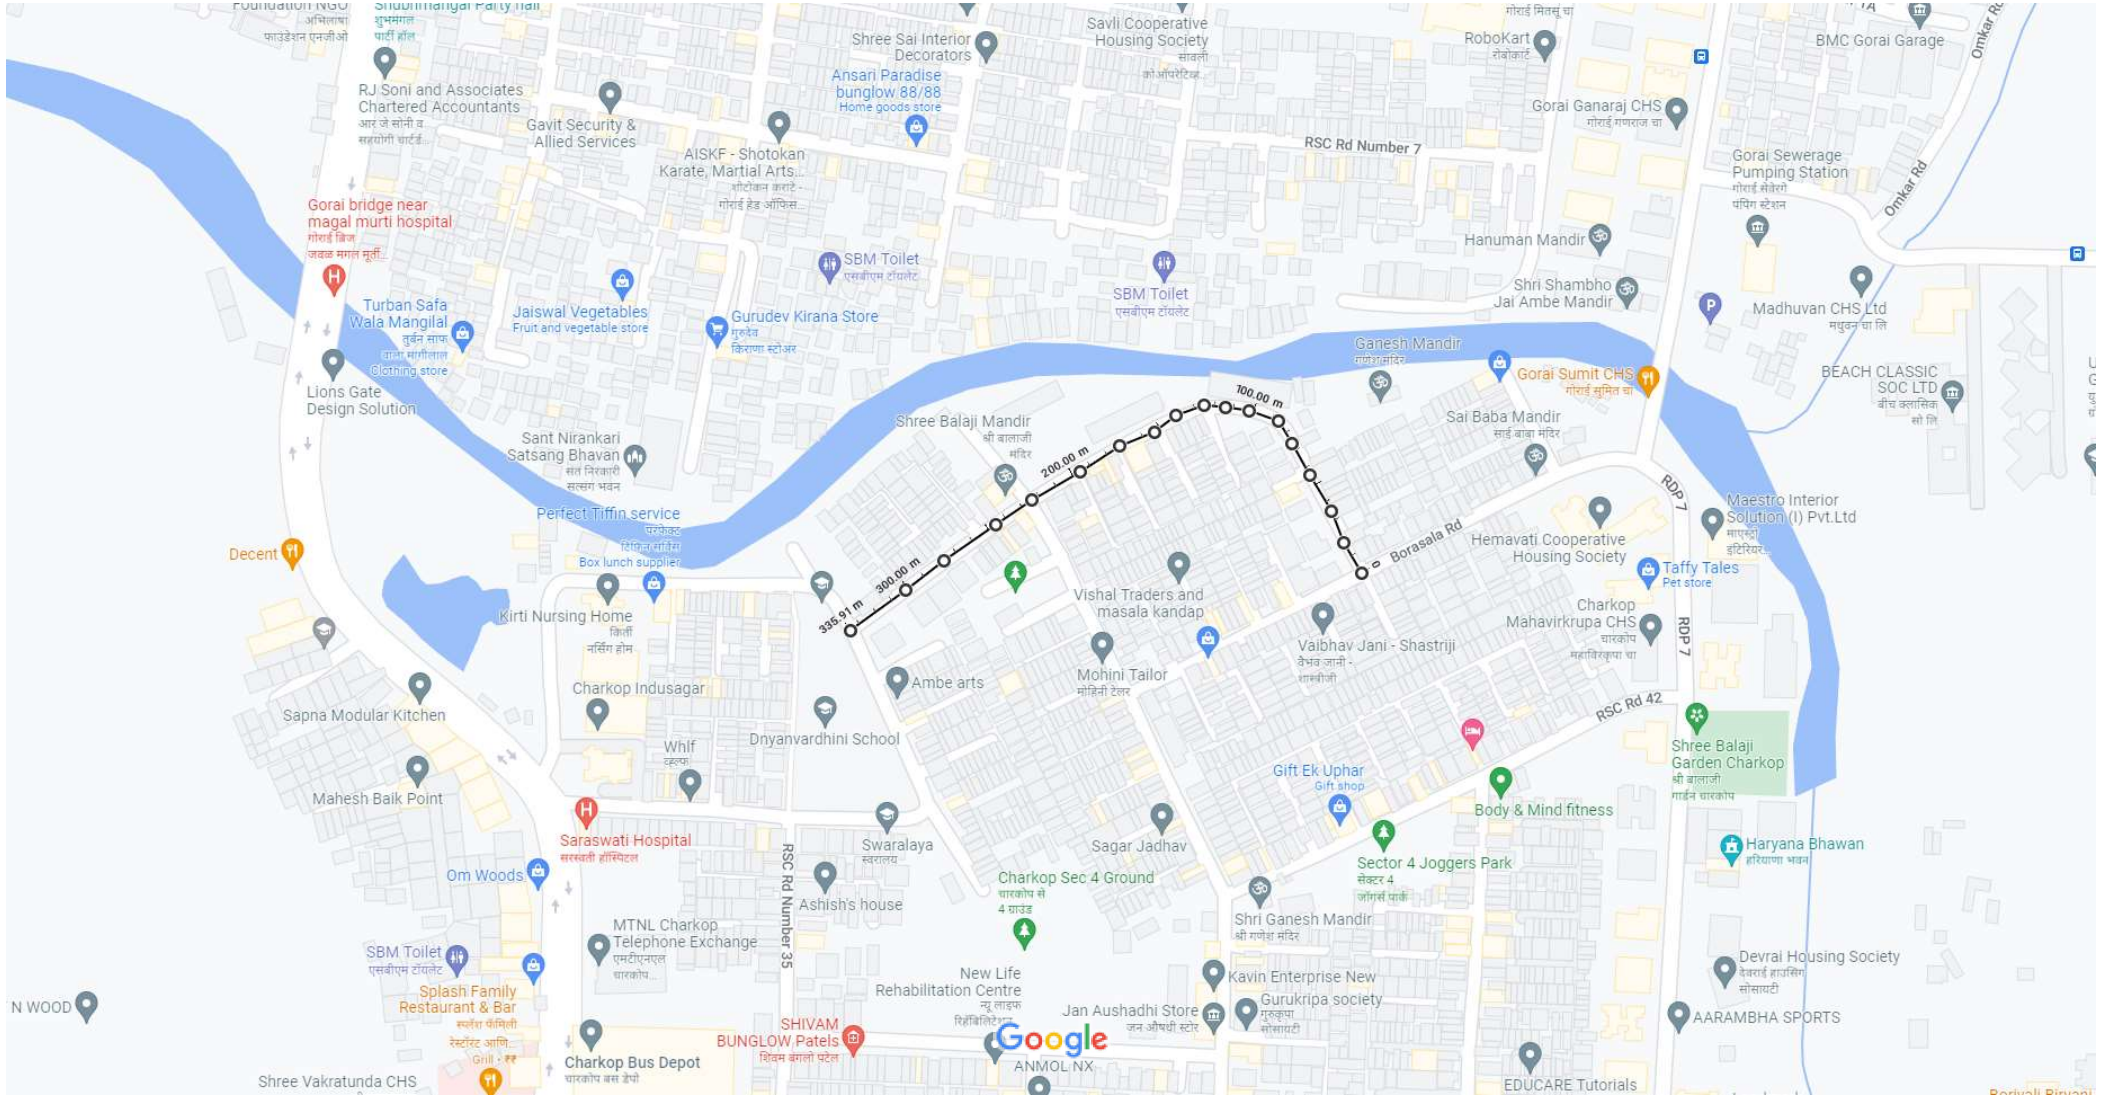

Kandivali Main Gaothan Road (Murrin Street), Kandivali (W)

Parekh Gully, Kandivali (W)

Kasurba Cross Road No 1, Kandivali (West)

Bhadrans Nagar Road No. 2, Kandivali (W)

Goraswadi Cross Road No. 01 & 02, Kandivali (W)

Measure distance
Total distance: 140.69 m (461.59 ft)

Map data ©2022 10 m

Measure distance
Total distance: 200.84 m (658.92 ft)

Measure distance
Total distance: 220.19 m (722.42 ft)

Measure distance
Total distance: 210.65 m (691.10 ft)

Map data ©2022 50 m

Measure distance
Total distance: 335.91 m (1,102.05 ft)

Measure distance
Total distance: 410.21 m (1,345.82 ft)

Measure distance
Total distance: 350.33 m (1,149.38 ft)

Map data ©2022 50 m

Measure distance
Total distance: 322

Map data ©2022 20 m

Measure distance
Total distance: 368.52 m (1,209.05 ft)

Map data ©2022 10 m

Measure distance
Total distance: 178.16 m (584.52 ft)

R/N 3

L.T. Road.

Handwritten signature or initials in the top right corner.