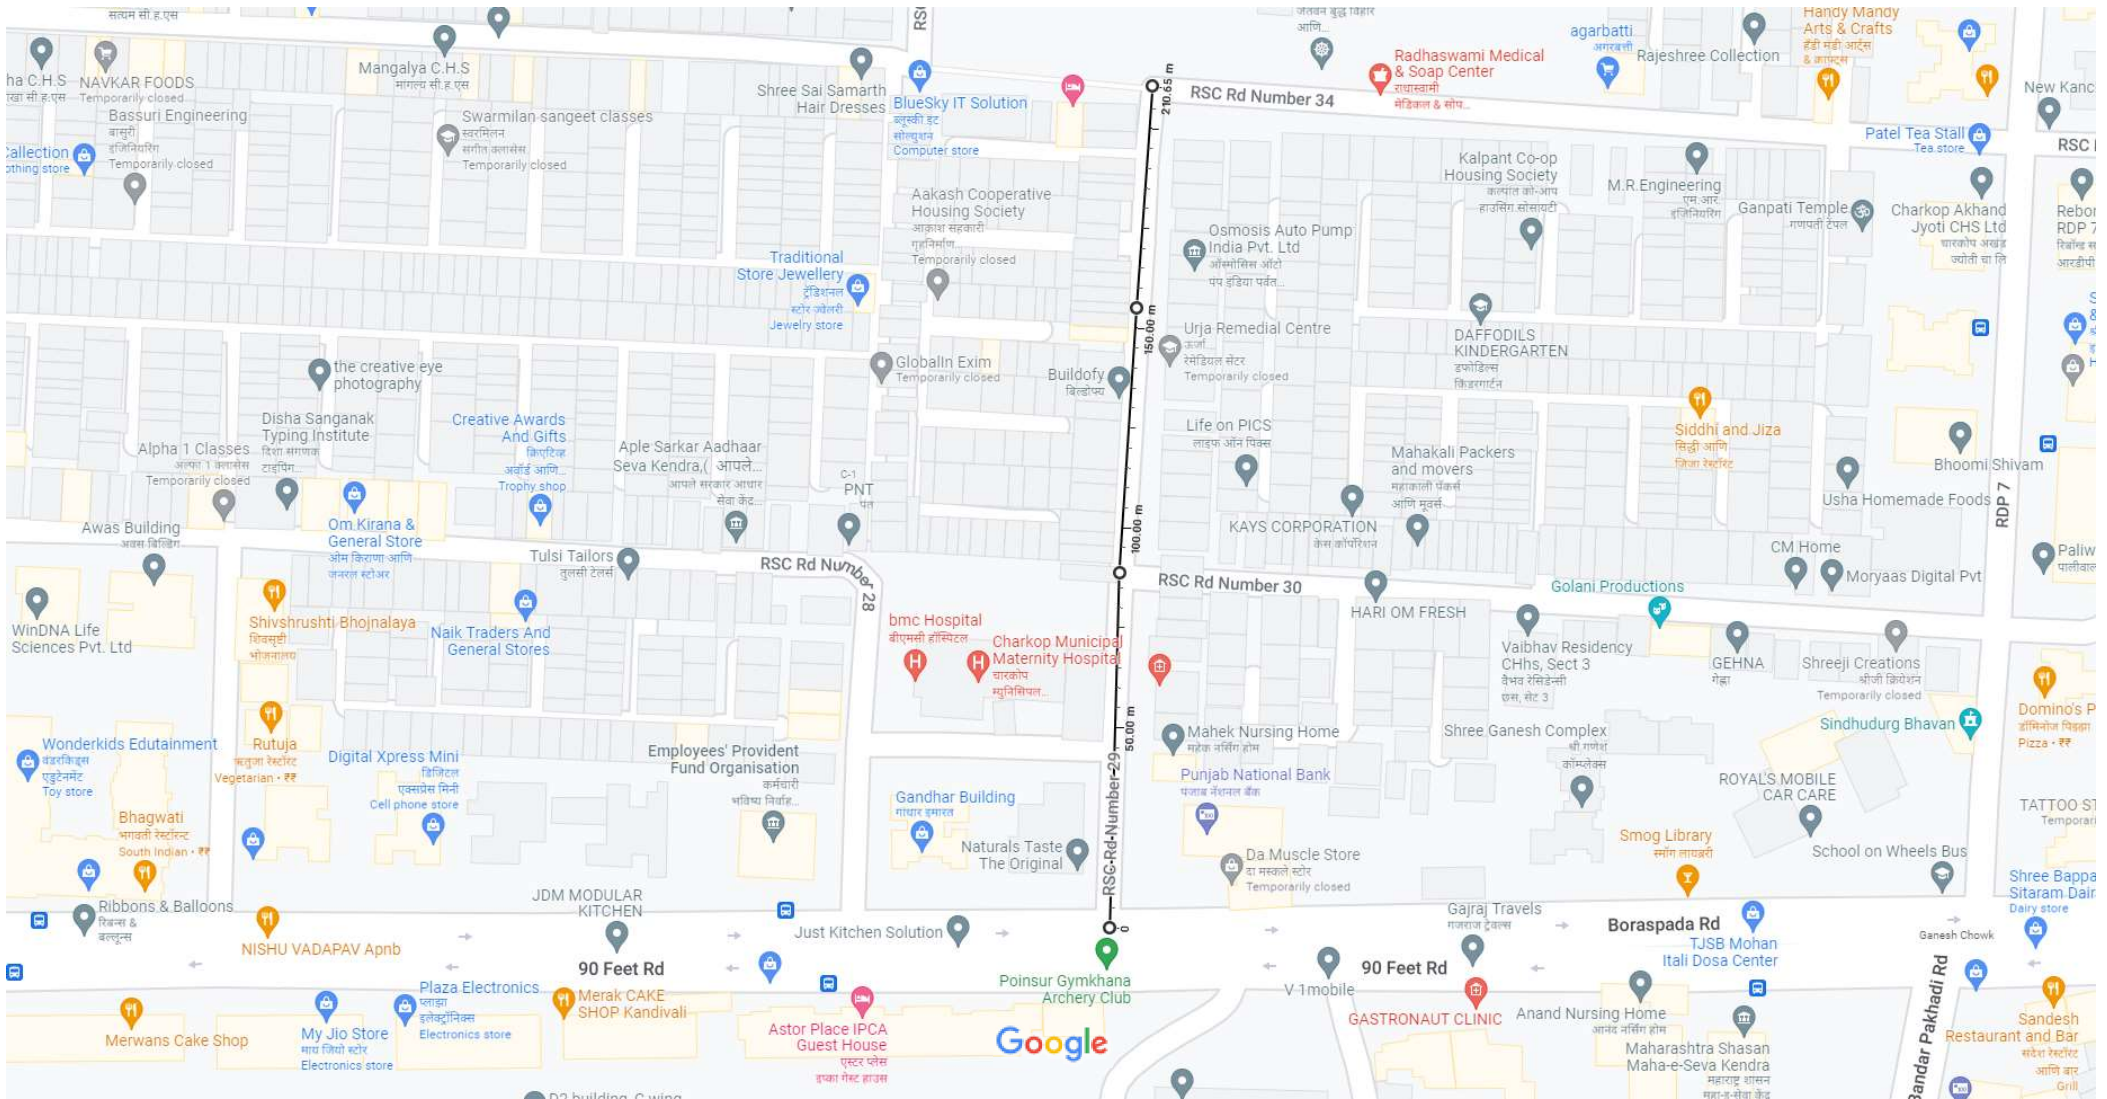

Kandivali Main Gaothan Road (Murrin Street), Kandivali (W)

Parekh Gully, Kandivali (W)

Kasurba Cross Road No 1, Kandivali (West)

Bhadrans Nagar Road No. 2, Kandivali (W)

Goraswadi Cross Road No. 01 & 02, Kandivali (W)

Measure distance
Total distance: 140.69 m (461.59 ft)

Map data ©2022 10 m

Measure distance
Total distance: 200.84 m (658.92 ft)

Measure distance
Total distance: 220.19 m (722.42 ft)

Measure distance
Total distance: 210.65 m (691.10 ft)

Map data ©2022 50 m

Measure distance
Total distance: 335.91 m (1,102.05 ft)

Measure distance
Total distance: 410.21 m (1,345.82 ft)

Measure distance
Total distance: 350.33 m (1,149.38 ft)

Map data ©2022 50 m

Measure distance
Total distance: 322

Map data ©2022 20 m

Measure distance
Total distance: 368.52 m (1,209.05 ft)

Map data ©2022 10 m

Measure distance
Total distance: 178.16 m (584.52 ft)

R/N 3

L.T. Road.

Handwritten signature or initials in the top right corner.