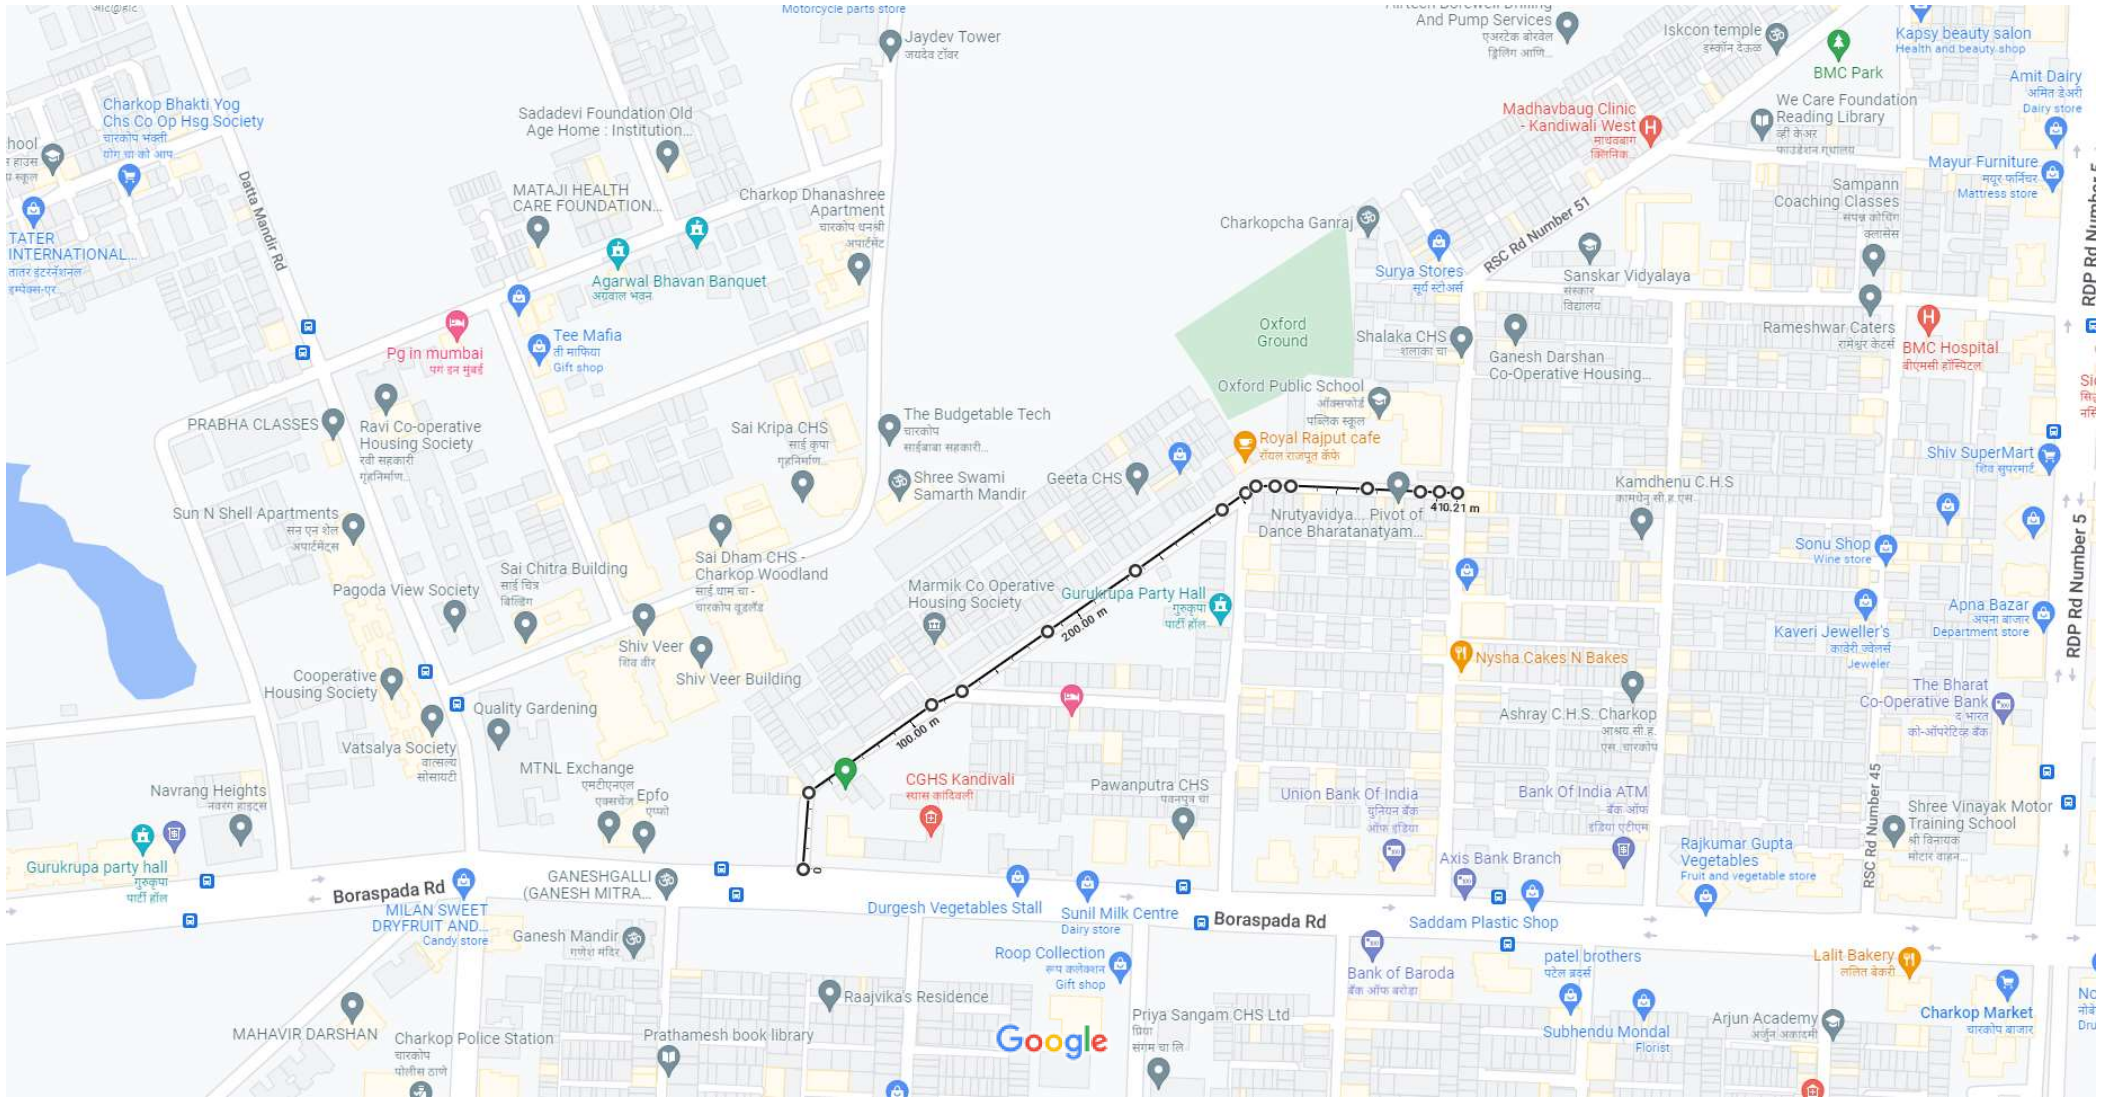

Kandivali Main Gaothan Road (Murrin Street), Kandivali (W)

Parekh Gully, Kandivali (W)

Kasurba Cross Road No 1, Kandivali (West)

Bhadrans Nagar Road No. 2, Kandivali (W)

Goraswadi Cross Road No. 01 & 02, Kandivali (W)

Measure distance
Total distance: 140.69 m (461.59 ft)

Map data ©2022 10 m

Measure distance
Total distance: 200.84 m (658.92 ft)

Measure distance
Total distance: 220.19 m (722.42 ft)

Measure distance
Total distance: 210.65 m (691.10 ft)

Map data ©2022 50 m

Measure distance
Total distance: 335.91 m (1,102.05 ft)

Measure distance
Total distance: 410.21 m (1,345.82 ft)

Measure distance
Total distance: 350.33 m (1,149.38 ft)

Map data ©2022 50 m

Measure distance
Total distance: 322

Map data ©2022 20 m

Measure distance
Total distance: 368.52 m (1,209.05 ft)

Map data ©2022 10 m

Measure distance
Total distance: 178.16 m (584.52 ft)

R/N 3

L.T. Road.

Handwritten signature or initials in the top right corner.