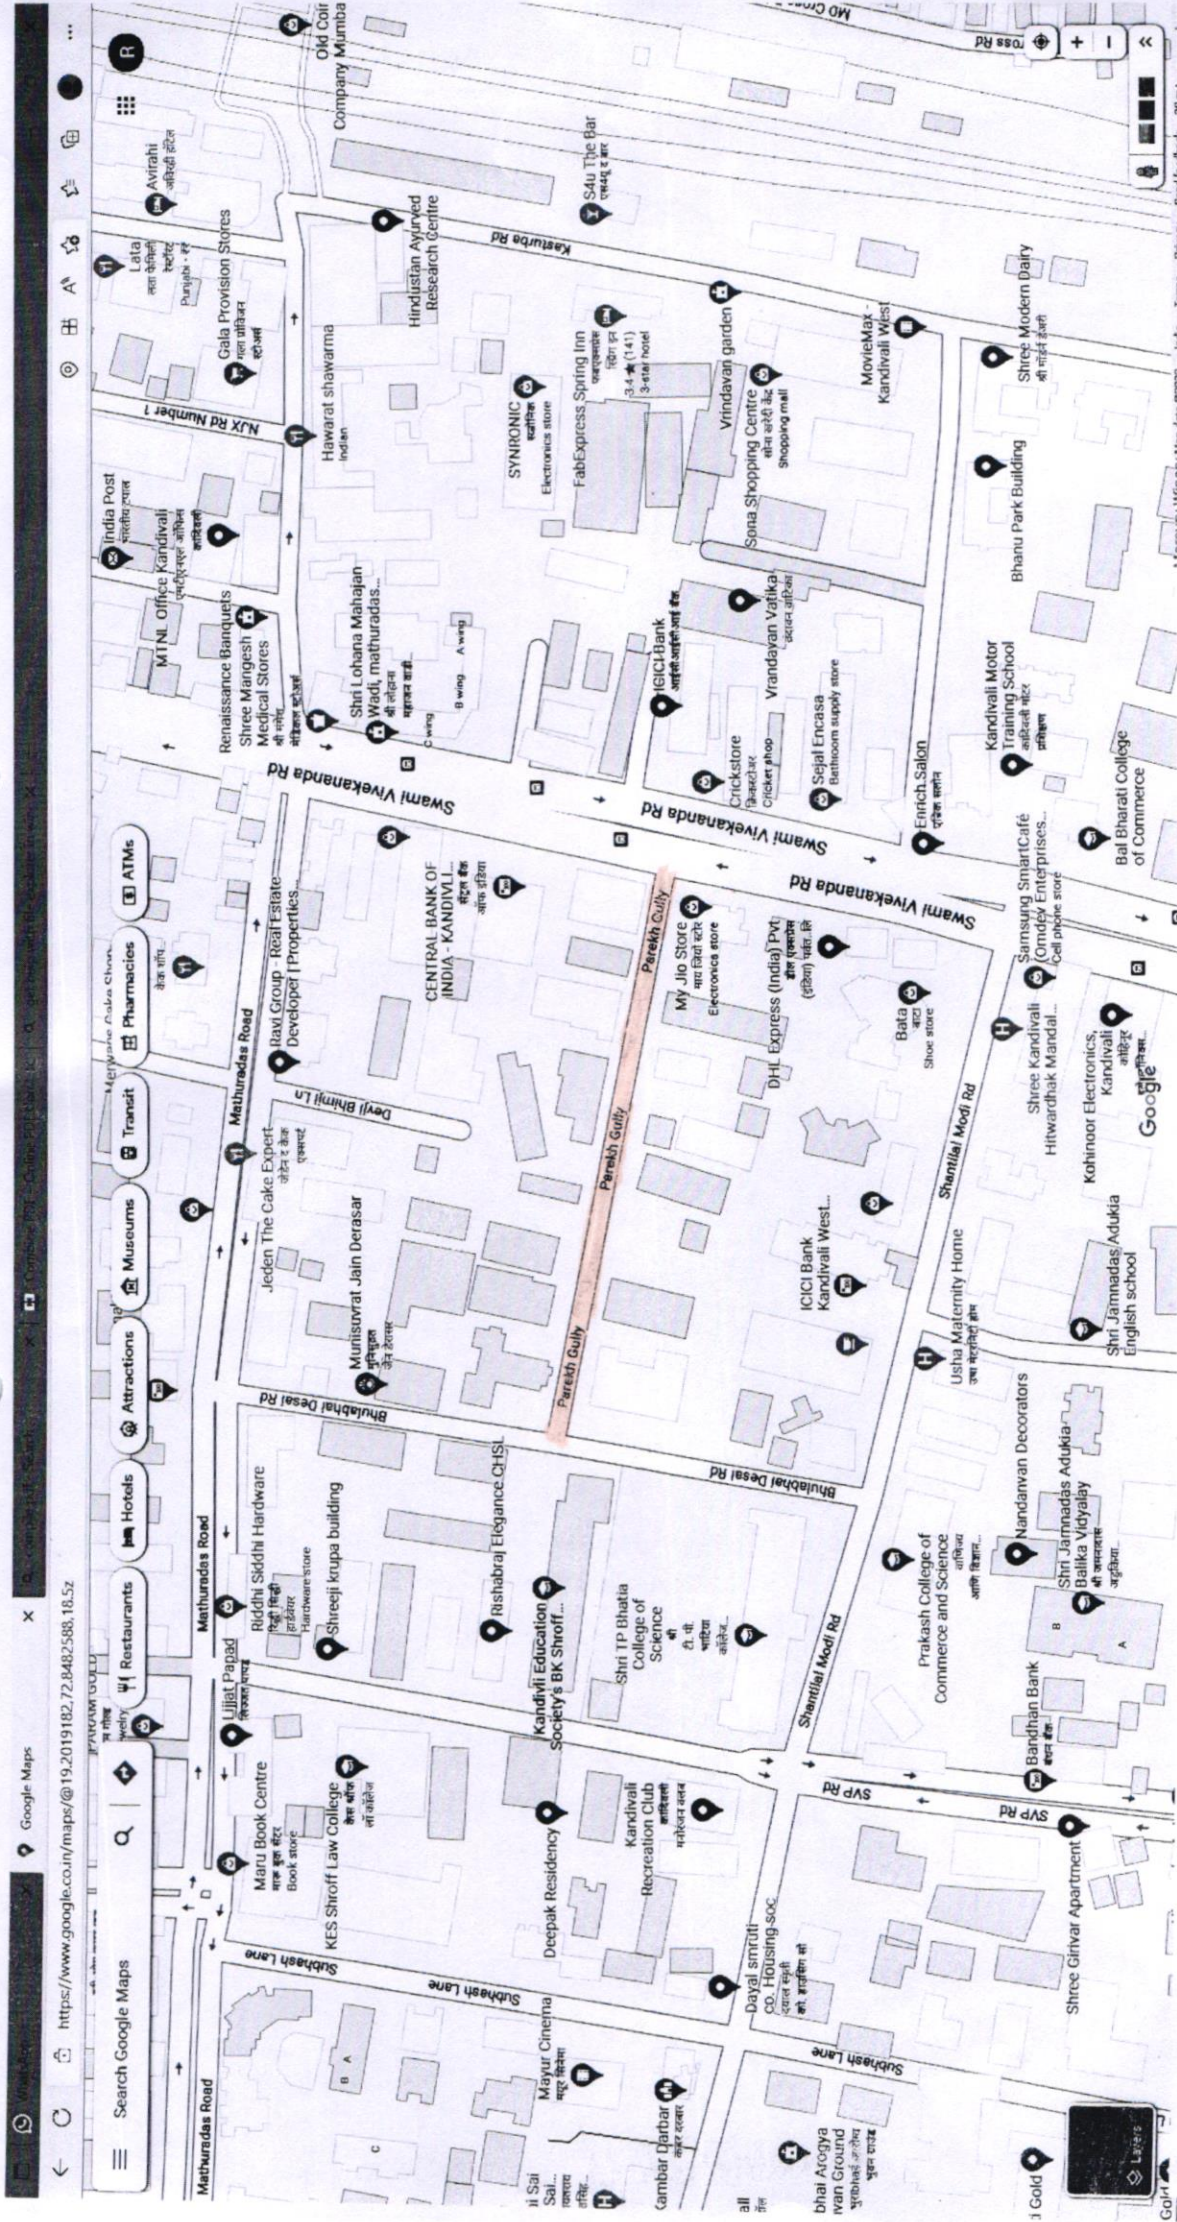

Kandivali Main Gaothan Road (Murrin Street), Kandivali (W)

Parekh Gully, Kandivali (W)

Kasurba Cross Road No 1, Kandivali (West)

Bhadrans Nagar Road No. 2, Kandivali (W)

Goraswadi Cross Road No. 01 & 02, Kandivali (W)

Map data © 2022 India Terms Privacy Send feedback 20 m

Shivaji Road, Kandivali (W)

Ashok Nagar Cross Road ,1,2 and 4, Kandivali (E)

Measure distance
Total distance: 80.04 m (262.60 ft)

Measure distance
Total distance: 200.33 m (657.24 ft)

Measure distance
Total distance: 140.69 m (461.59 ft)

Map data ©2022 10 m

Measure distance
Total distance: 200.84 m (658.92 ft)

Measure distance
Total distance: 220.19 m (722.42 ft)

Measure distance
Total distance: 210.65 m (691.10 ft)

Measure distance
Total distance: 322

Map data ©2022 20 m

Measure distance
Total distance: 368.52 m (1,209.05 ft)

Map data ©2022 10 m

Measure distance
Total distance: 178.16 m (584.52 ft)

R/N 3

L.T. Road.

Handwritten signature or initials in the top right corner.