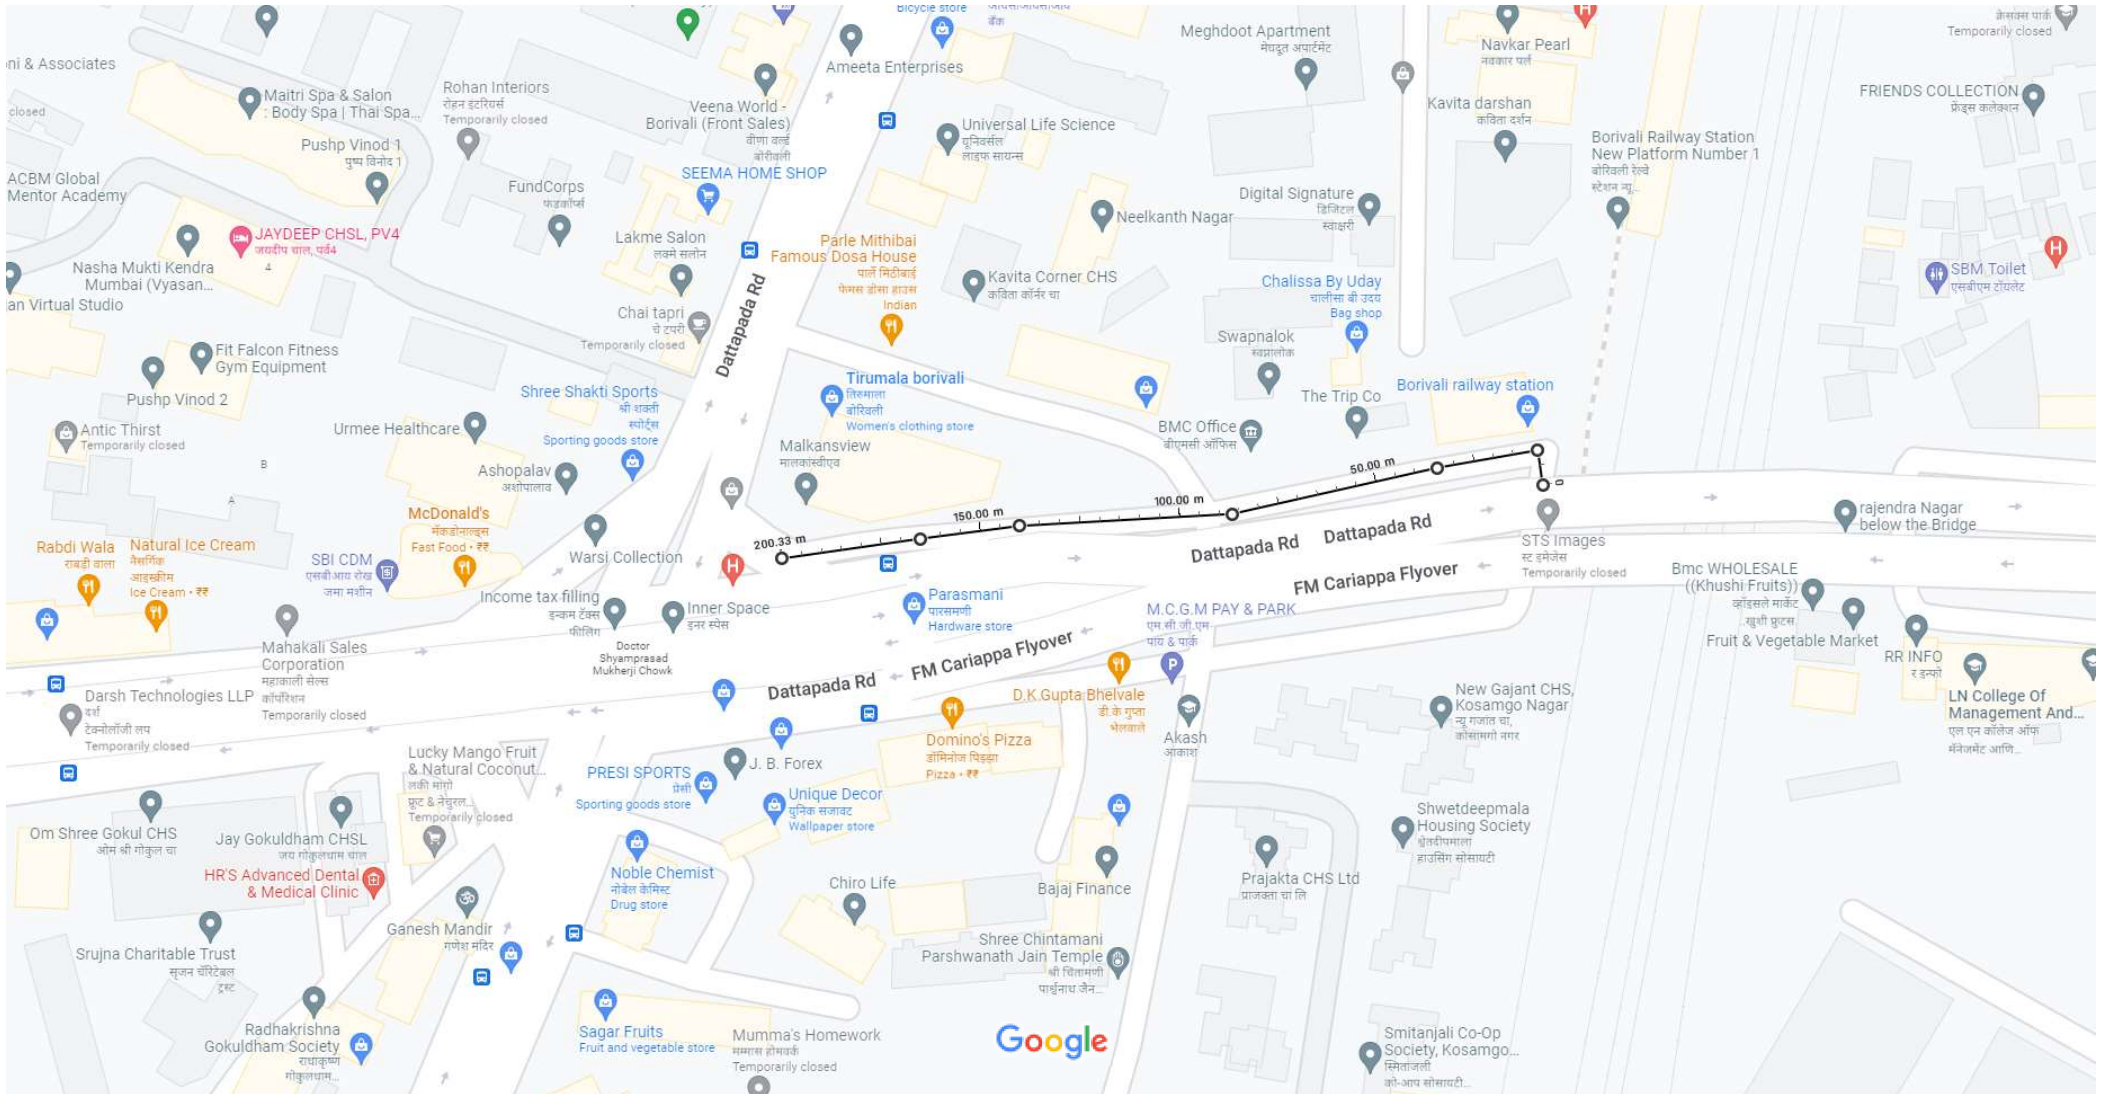

Kandivali Main Gaothan Road (Murrin Street), Kandivali (W)

Parekh Gully, Kandivali (W)

Kasurba Cross Road No 1, Kandivali (West)

Bhadrans Nagar Road No. 2, Kandivali (W)

Goraswadi Cross Road No. 01 & 02, Kandivali (W)

Map data © 2022 India Terms Privacy Send feedback 20 m

Shivaji Road, Kandivali (W)

Ashok Nagar Cross Road ,1,2 and 4, Kandivali (E)

Measure distance
Total distance: 80.04 m (262.60 ft)

Measure distance
Total distance: 200.33 m (657.24 ft)

Measure distance
Total distance: 140.69 m (461.59 ft)

Map data ©2022 10 m

Measure distance
Total distance: 200.84 m (658.92 ft)

Measure distance
Total distance: 220.19 m (722.42 ft)

Measure distance
Total distance: 210.65 m (691.10 ft)

Measure distance
Total distance: 322

Map data ©2022 20 m

Measure distance
Total distance: 368.52 m (1,209.05 ft)

Map data ©2022 10 m

Measure distance
Total distance: 178.16 m (584.52 ft)

R/N 3

L.T. Road.

Handwritten signature or initials in the top right corner.