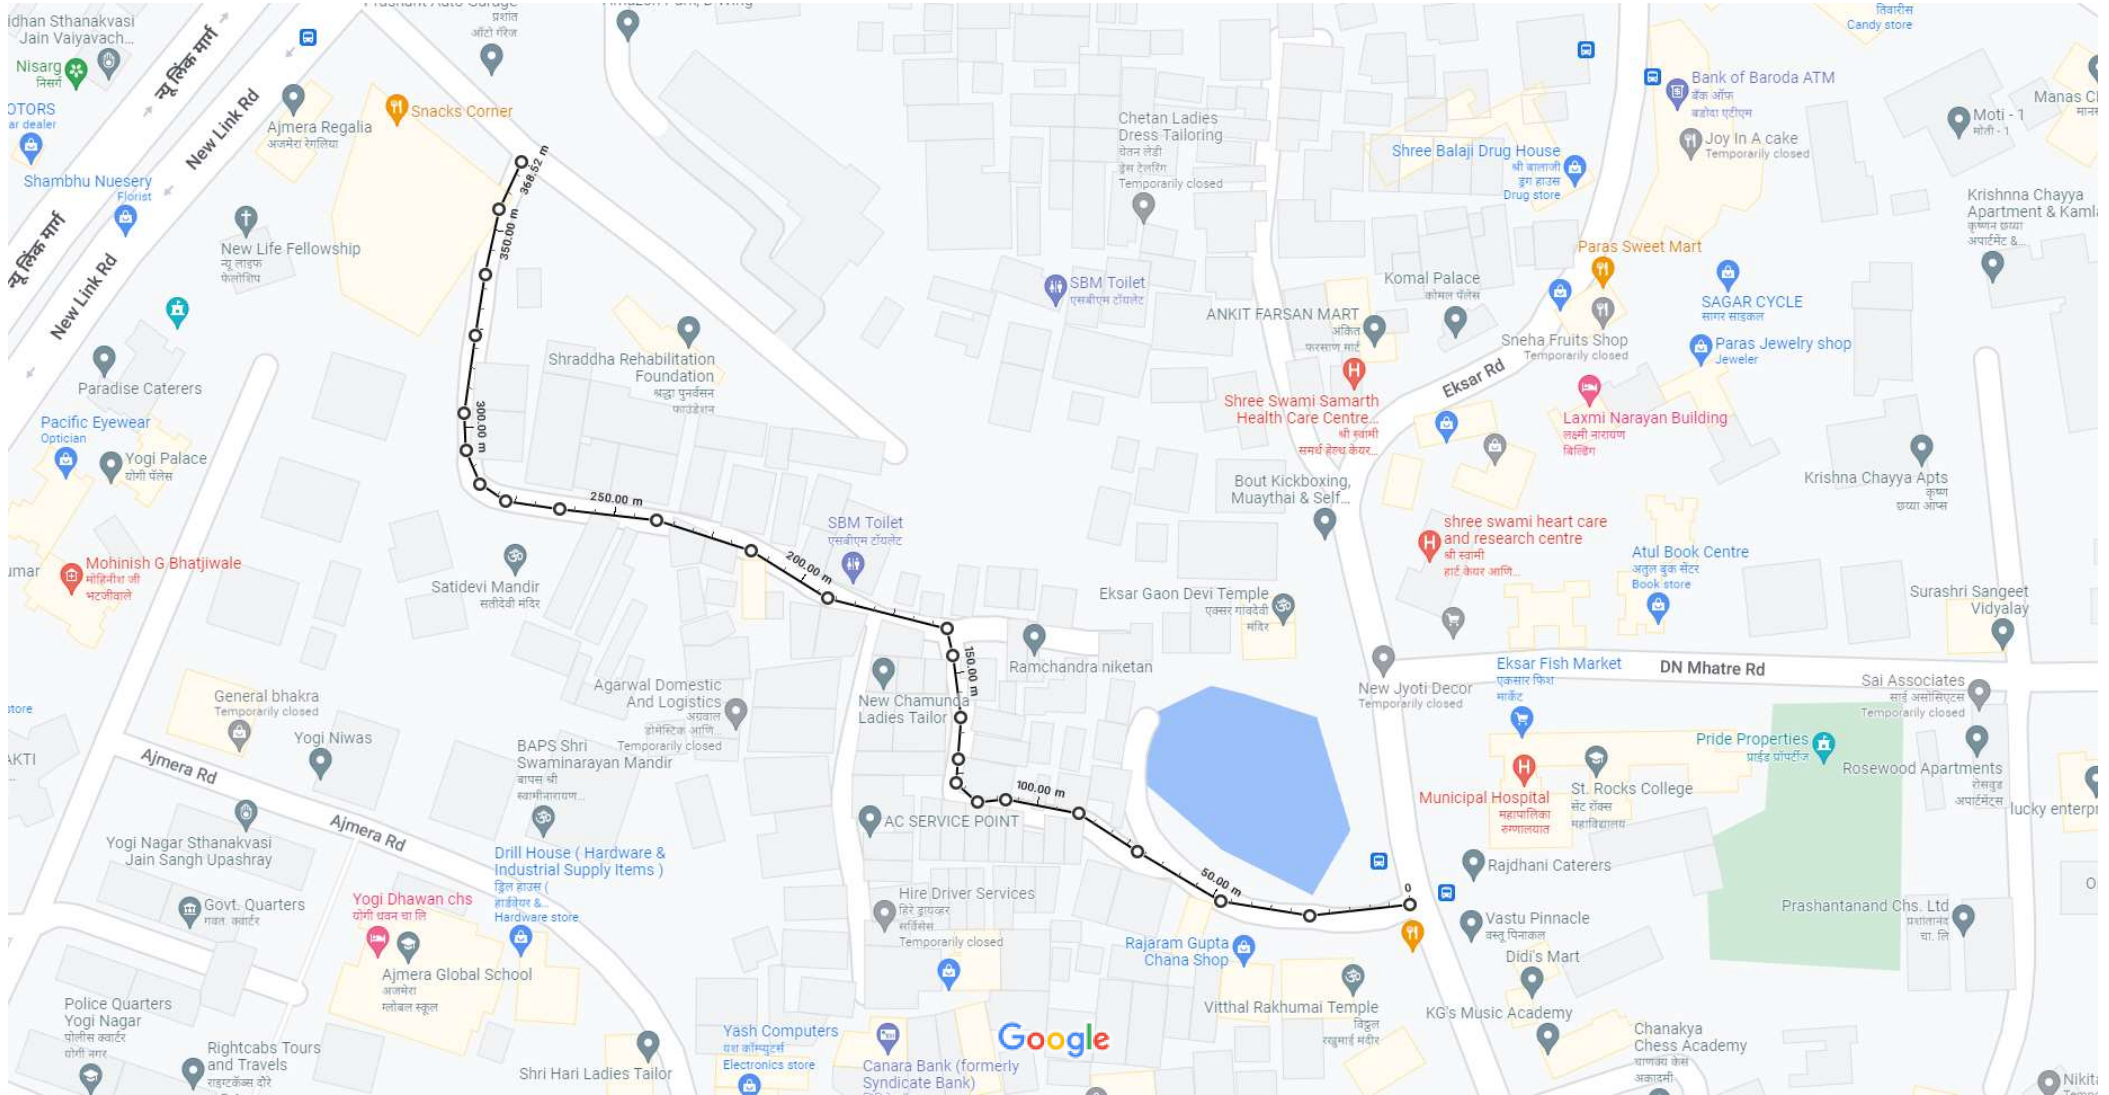

Kandivali Main Gaothan Road (Murrin Street), Kandivali (W)

Parekh Gully, Kandivali (W)

Kasurba Cross Road No 1, Kandivali (West)

Bhadrans Nagar Road No. 2, Kandivali (W)

Goraswadi Cross Road No. 01 & 02, Kandivali (W)

Measure distance
Total distance: 140.69 m (461.59 ft)

Map data ©2022 10 m

Measure distance
Total distance: 200.84 m (658.92 ft)

Measure distance
Total distance: 220.19 m (722.42 ft)

Measure distance
Total distance: 210.65 m (691.10 ft)

Map data ©2022 50 m

Measure distance
Total distance: 335.91 m (1,102.05 ft)

Measure distance
Total distance: 410.21 m (1,345.82 ft)

Measure distance
Total distance: 350.33 m (1,149.38 ft)

Map data ©2022 50 m

Measure distance
Total distance: 322

Map data ©2022 20 m

Measure distance
Total distance: 368.52 m (1,209.05 ft)

Map data ©2022 10 m

Measure distance
Total distance: 178.16 m (584.52 ft)

R/N 3

L.T. Road.

Handwritten signature or initials in the top right corner.