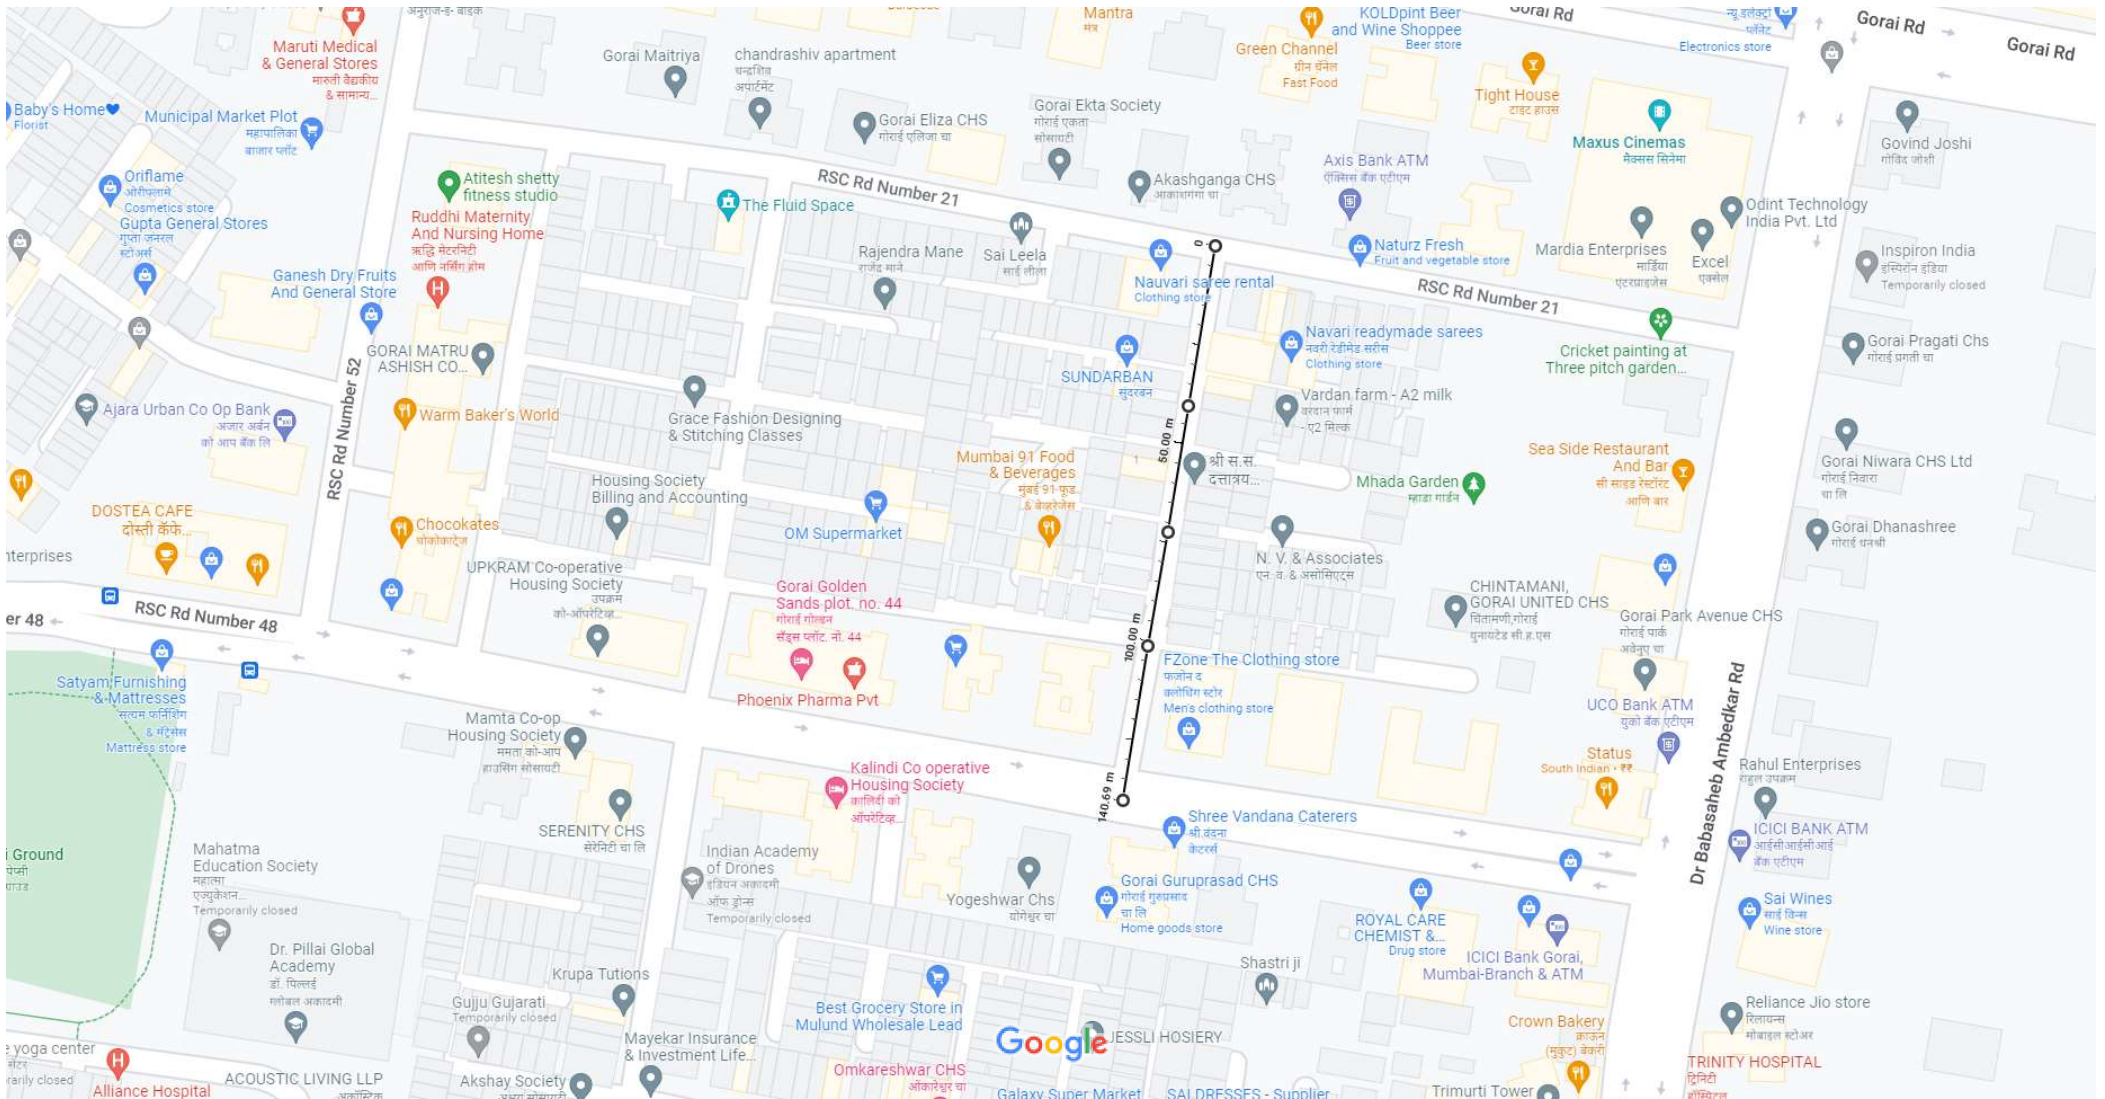

Kandivali Main Gaothan Road (Murrin Street), Kandivali (W)

Parekh Gully, Kandivali (W)

Kasurba Cross Road No 1, Kandivali (West)

Bhadrans Nagar Road No. 2, Kandivali (W)

Goraswadi Cross Road No. 01 & 02, Kandivali (W)

Map data © 2022 India Terms Privacy Send feedback 20 m

Shivaji Road, Kandivali (W)

Ashok Nagar Cross Road ,1,2 and 4, Kandivali (E)

Measure distance
Total distance: 80.04 m (262.60 ft)

Measure distance
Total distance: 200.33 m (657.24 ft)

Measure distance
Total distance: 140.69 m (461.59 ft)

Map data ©2022 10 m

Measure distance
Total distance: 200.84 m (658.92 ft)

Measure distance
Total distance: 220.19 m (722.42 ft)

Measure distance
Total distance: 210.65 m (691.10 ft)

Measure distance
Total distance: 322

Map data ©2022 20 m

Measure distance
Total distance: 368.52 m (1,209.05 ft)

Map data ©2022 10 m

Measure distance
Total distance: 178.16 m (584.52 ft)

R/N 3

L.T. Road.

Handwritten signature or initials in the top right corner.