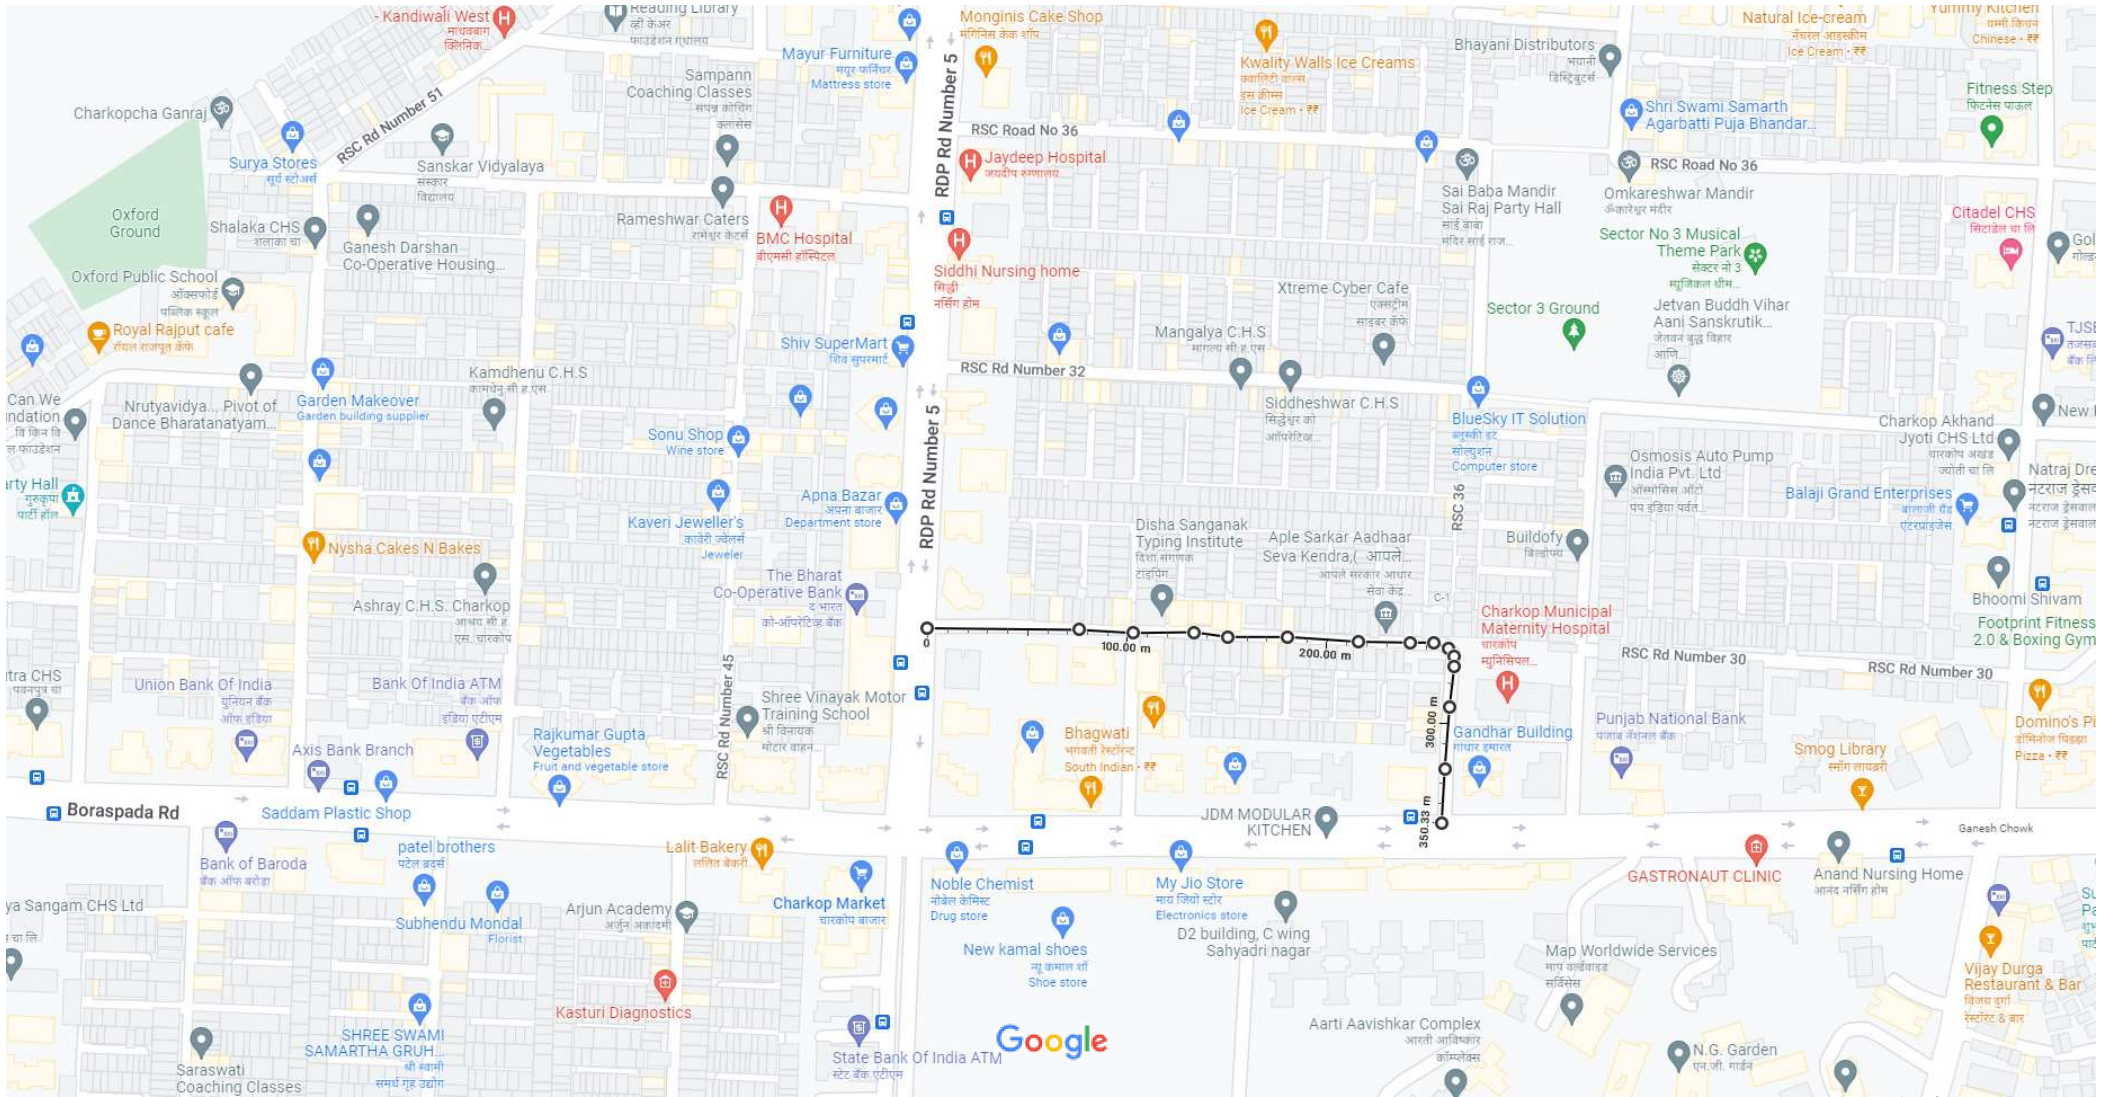

Kandivali Main Gaothan Road (Murrin Street), Kandivali (W)

Parekh Gully, Kandivali (W)

Kasurba Cross Road No 1, Kandivali (West)

Bhadrans Nagar Road No. 2, Kandivali (W)

Goraswadi Cross Road No. 01 & 02, Kandivali (W)

Measure distance
Total distance: 140.69 m (461.59 ft)

Map data ©2022 10 m

Measure distance
Total distance: 200.84 m (658.92 ft)

Measure distance
Total distance: 220.19 m (722.42 ft)

Measure distance
Total distance: 210.65 m (691.10 ft)

Map data ©2022 50 m

Measure distance
Total distance: 335.91 m (1,102.05 ft)

Measure distance
Total distance: 410.21 m (1,345.82 ft)

Measure distance
Total distance: 350.33 m (1,149.38 ft)

Map data ©2022 50 m

Measure distance
Total distance: 322

Map data ©2022 20 m

Measure distance
Total distance: 368.52 m (1,209.05 ft)

Map data ©2022 10 m

Measure distance
Total distance: 178.16 m (584.52 ft)

R/N 3

L.T. Road.

Handwritten signature or initials in the top right corner.