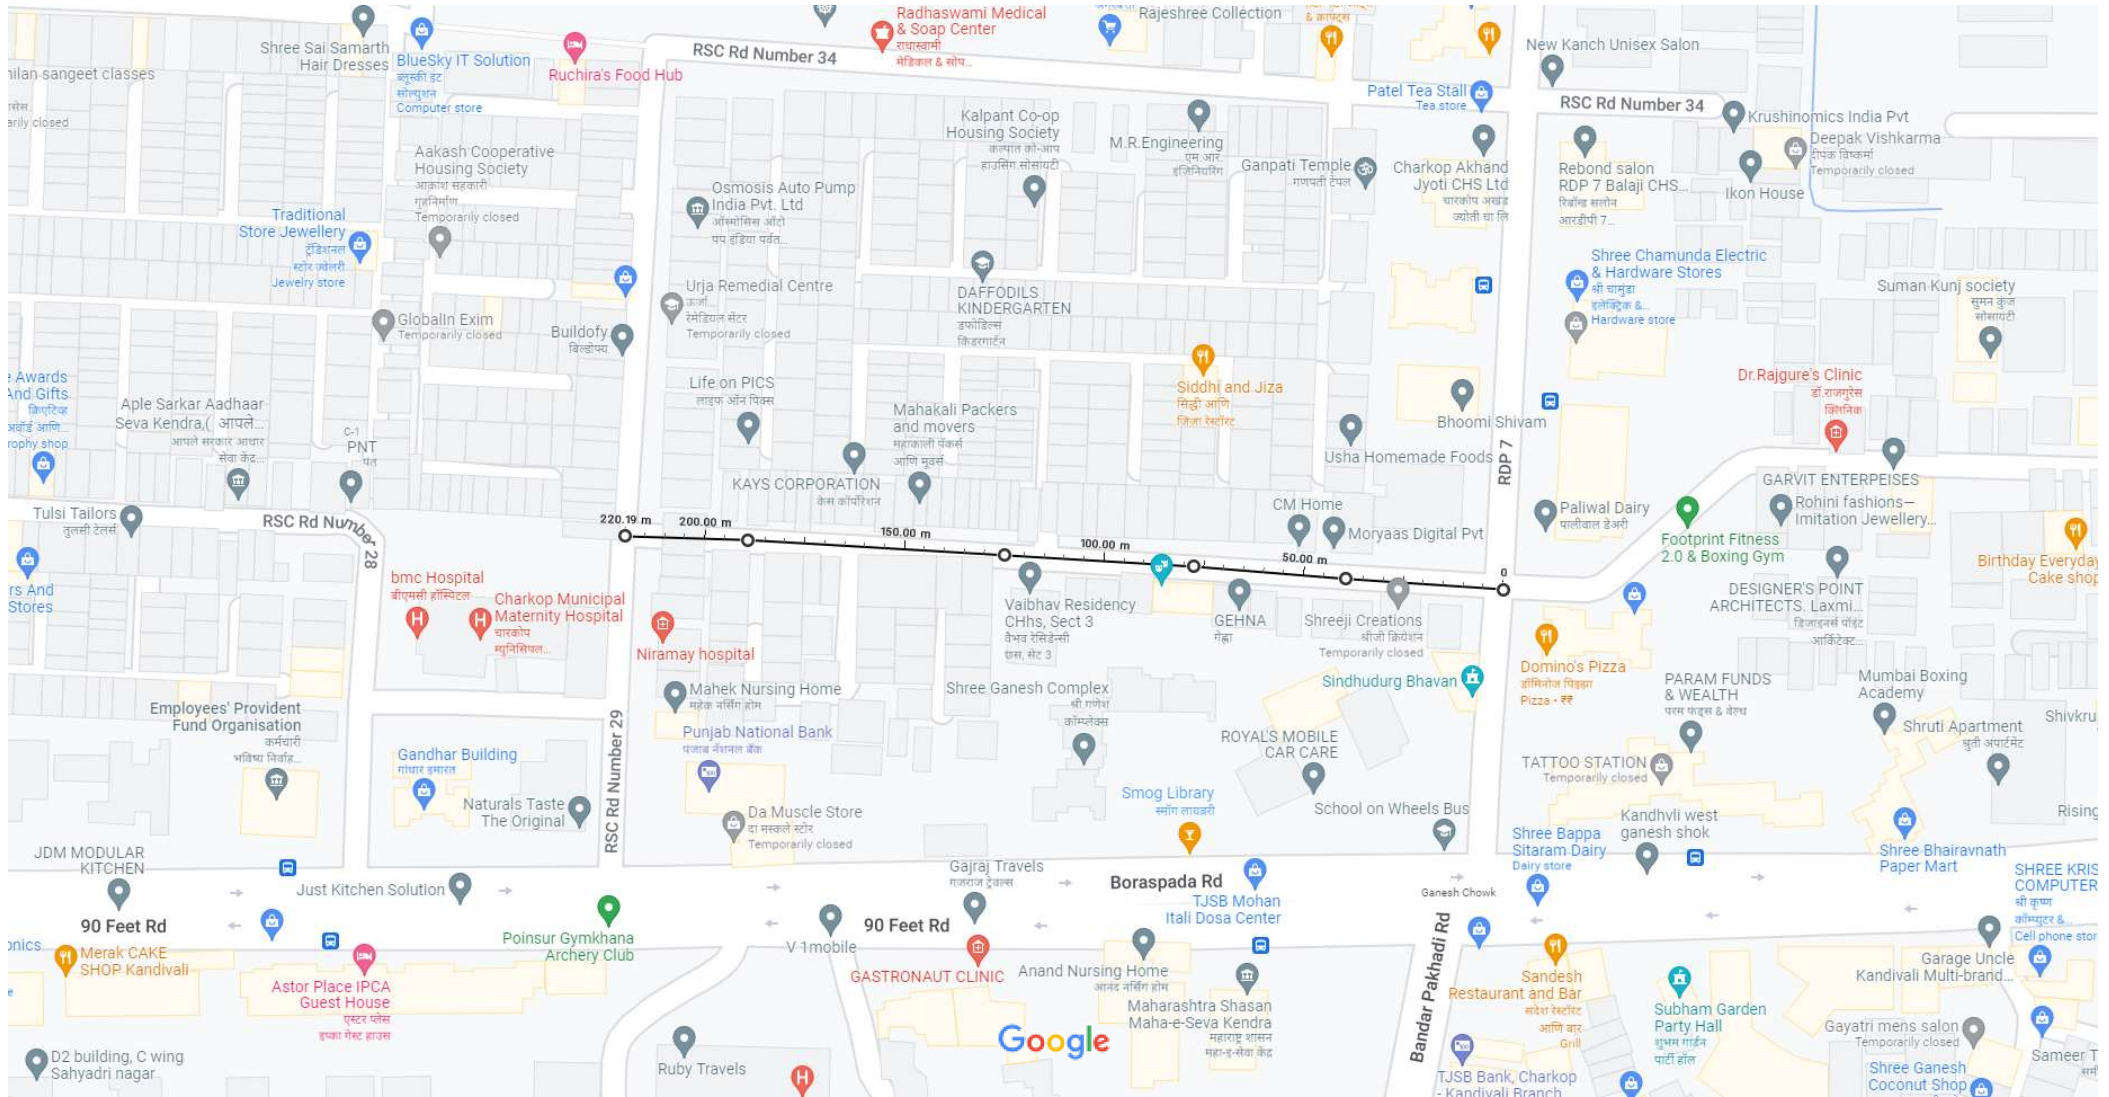

Kandivali Main Gaothan Road (Murrin Street), Kandivali (W)

Parekh Gully, Kandivali (W)

Kasurba Cross Road No 1, Kandivali (West)

Bhadrans Nagar Road No. 2, Kandivali (W)

Goraswadi Cross Road No. 01 & 02, Kandivali (W)

Map data © 2022 India Terms Privacy Send feedback 20 m

Shivaji Road, Kandivali (W)

Ashok Nagar Cross Road ,1,2 and 4, Kandivali (E)

Measure distance
Total distance: 80.04 m (262.60 ft)

Measure distance
Total distance: 200.33 m (657.24 ft)

Measure distance
Total distance: 140.69 m (461.59 ft)

Map data ©2022 10 m

Measure distance
Total distance: 200.84 m (658.92 ft)

Measure distance
Total distance: 220.19 m (722.42 ft)

Measure distance
Total distance: 210.65 m (691.10 ft)

Measure distance
Total distance: 322

Map data ©2022 20 m

Measure distance
Total distance: 368.52 m (1,209.05 ft)

Map data ©2022 10 m

Measure distance
Total distance: 178.16 m (584.52 ft)

R/N 3

L.T. Road.

Handwritten signature or initials in the top right corner.