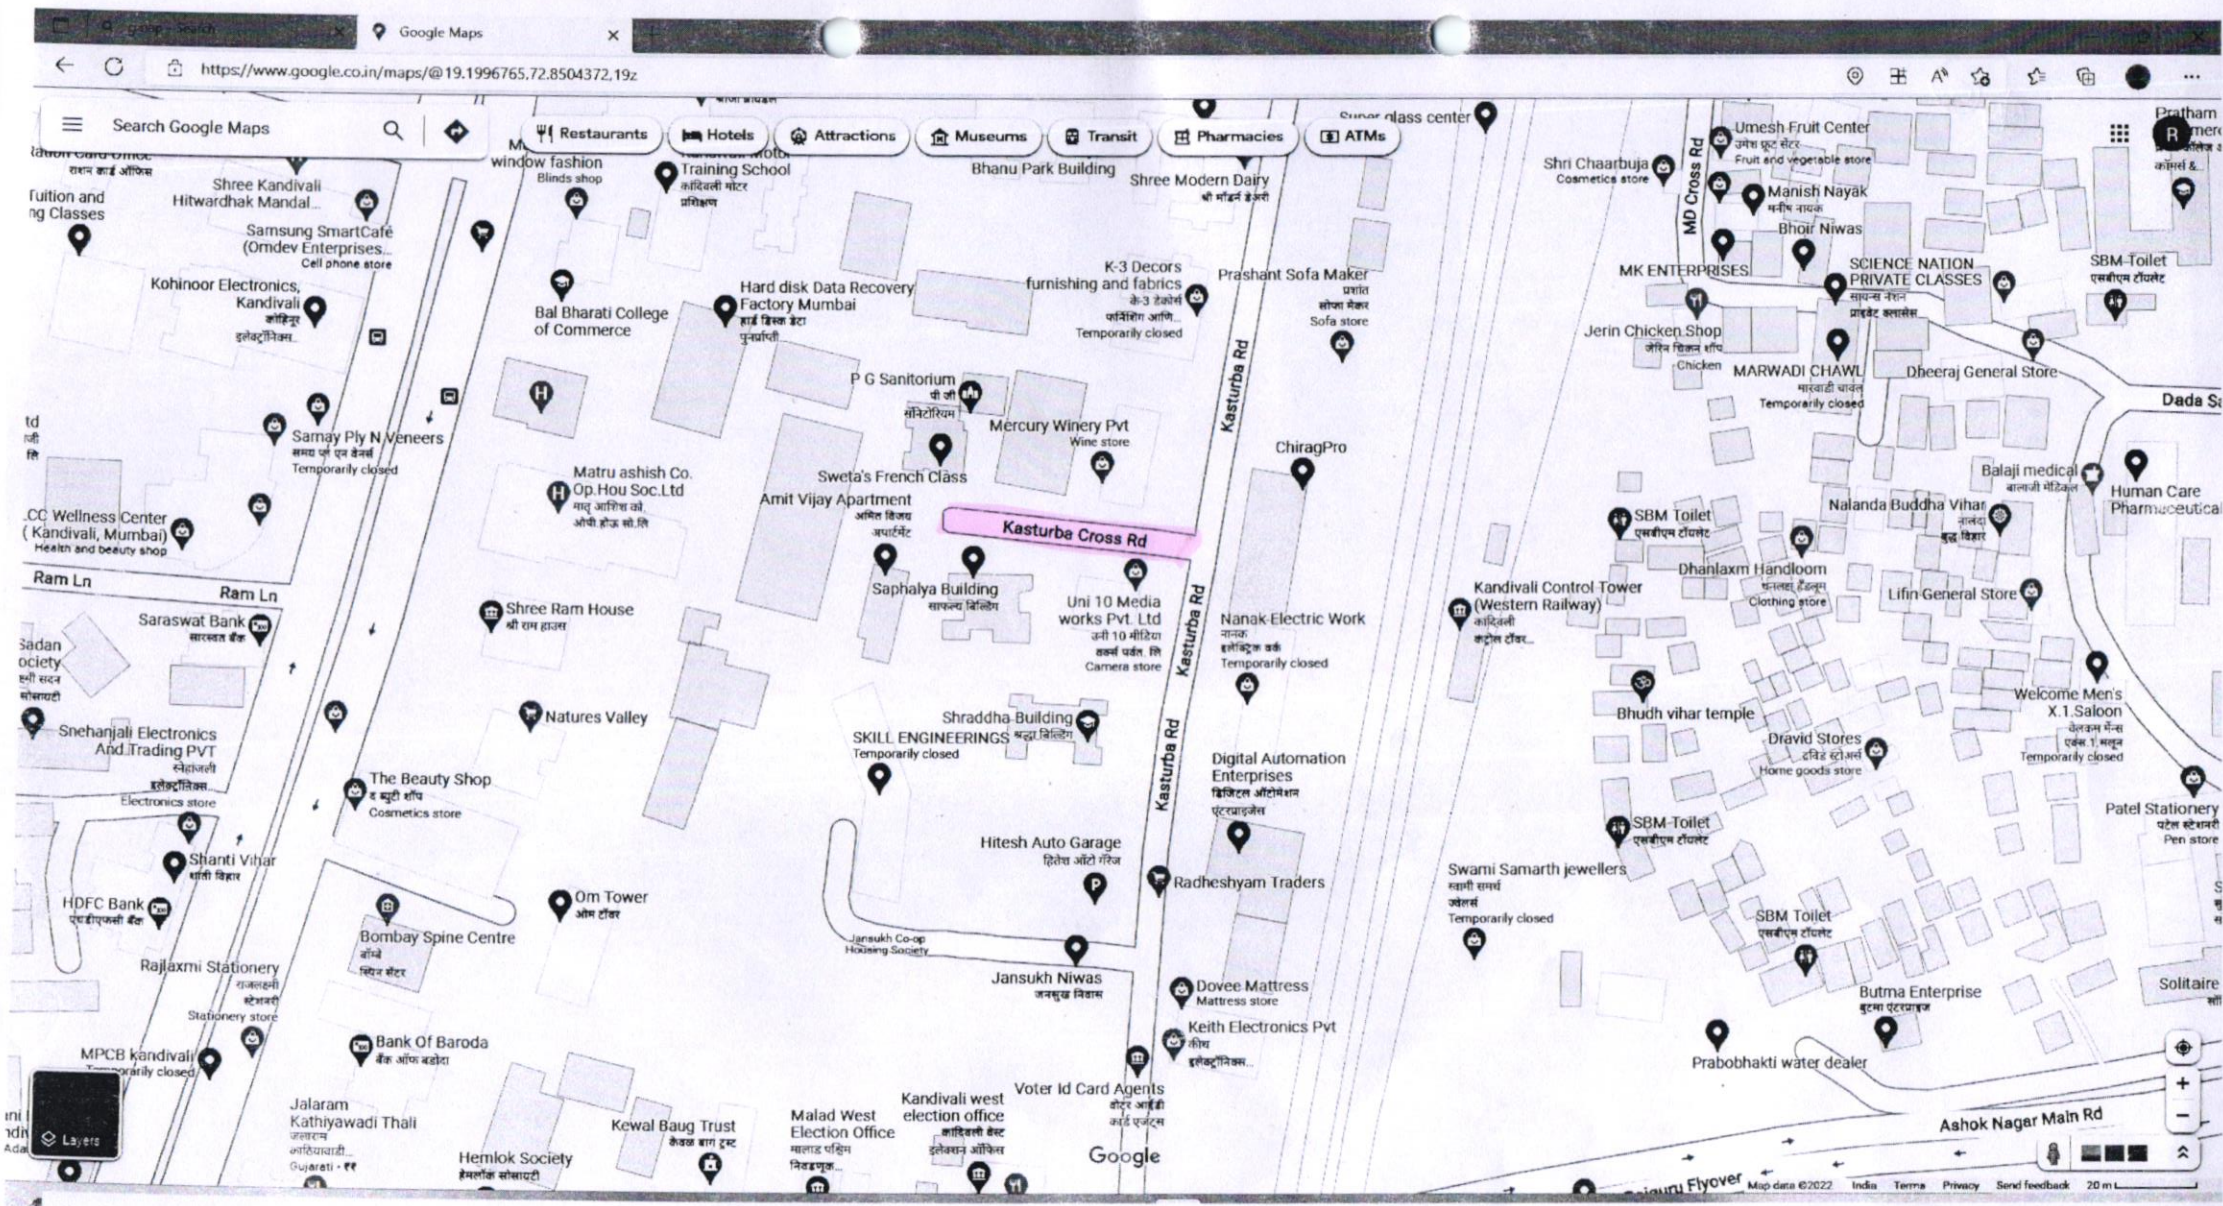

Kandivali Main Gaothan Road (Murrin Street), Kandivali (W)

Parekh Gully, Kandivali (W)

Kasurba Cross Road No 1, Kandivali (West)

Bhadrans Nagar Road No. 2, Kandivali (W)

Goraswadi Cross Road No. 01 & 02, Kandivali (W)

Measure distance
Total distance: 140.69 m (461.59 ft)

Map data ©2022 10 m

Measure distance
Total distance: 200.84 m (658.92 ft)

Measure distance
Total distance: 220.19 m (722.42 ft)

Measure distance
Total distance: 210.65 m (691.10 ft)

Map data ©2022 50 m

Measure distance
Total distance: 335.91 m (1,102.05 ft)

Measure distance
Total distance: 410.21 m (1,345.82 ft)

Measure distance
Total distance: 350.33 m (1,149.38 ft)

Map data ©2022 50 m

Measure distance
Total distance: 322

Map data ©2022 20 m

Measure distance
Total distance: 368.52 m (1,209.05 ft)

Map data ©2022 10 m

Measure distance
Total distance: 178.16 m (584.52 ft)

R/N 3

L.T. Road.

Handwritten signature or initials in the top right corner.