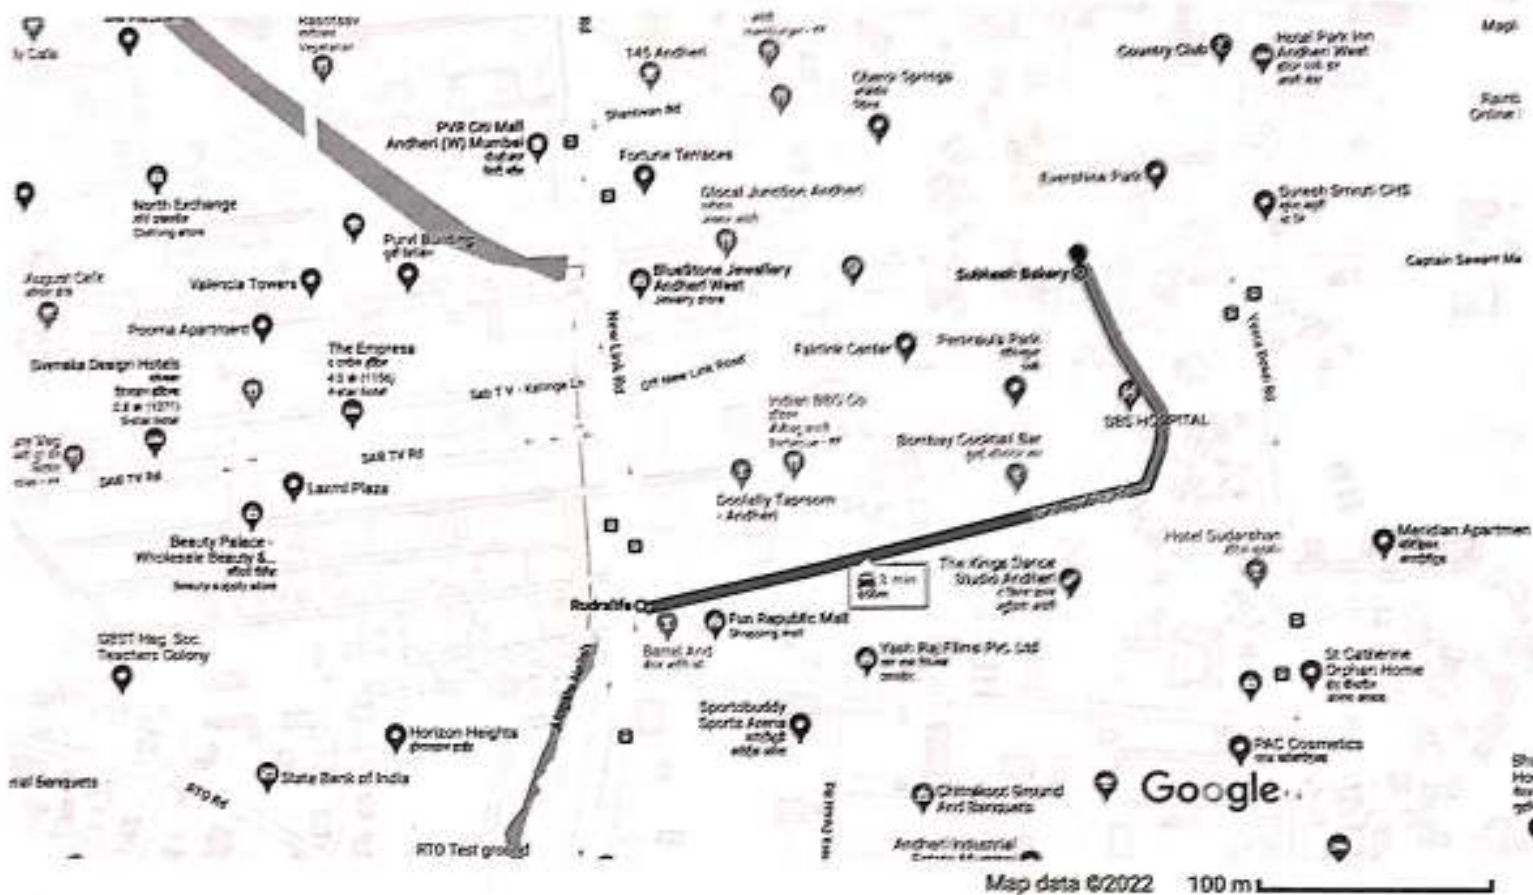

Google Maps

Rudralife, 901, Shri Krishna, New Link Road, Andheri Drive 650 m, 3 min West, opp. Laxmi Industrial Estate, Mumbai, Maharashtra 400053 to Subhash Bakery, Shop No-48, Amboli Pada, Hill Road, Veera Desai Rd, near Hanuman Mandir Road, Andheri West, Mumbai, Maharashtra 400047

Fun Republic road