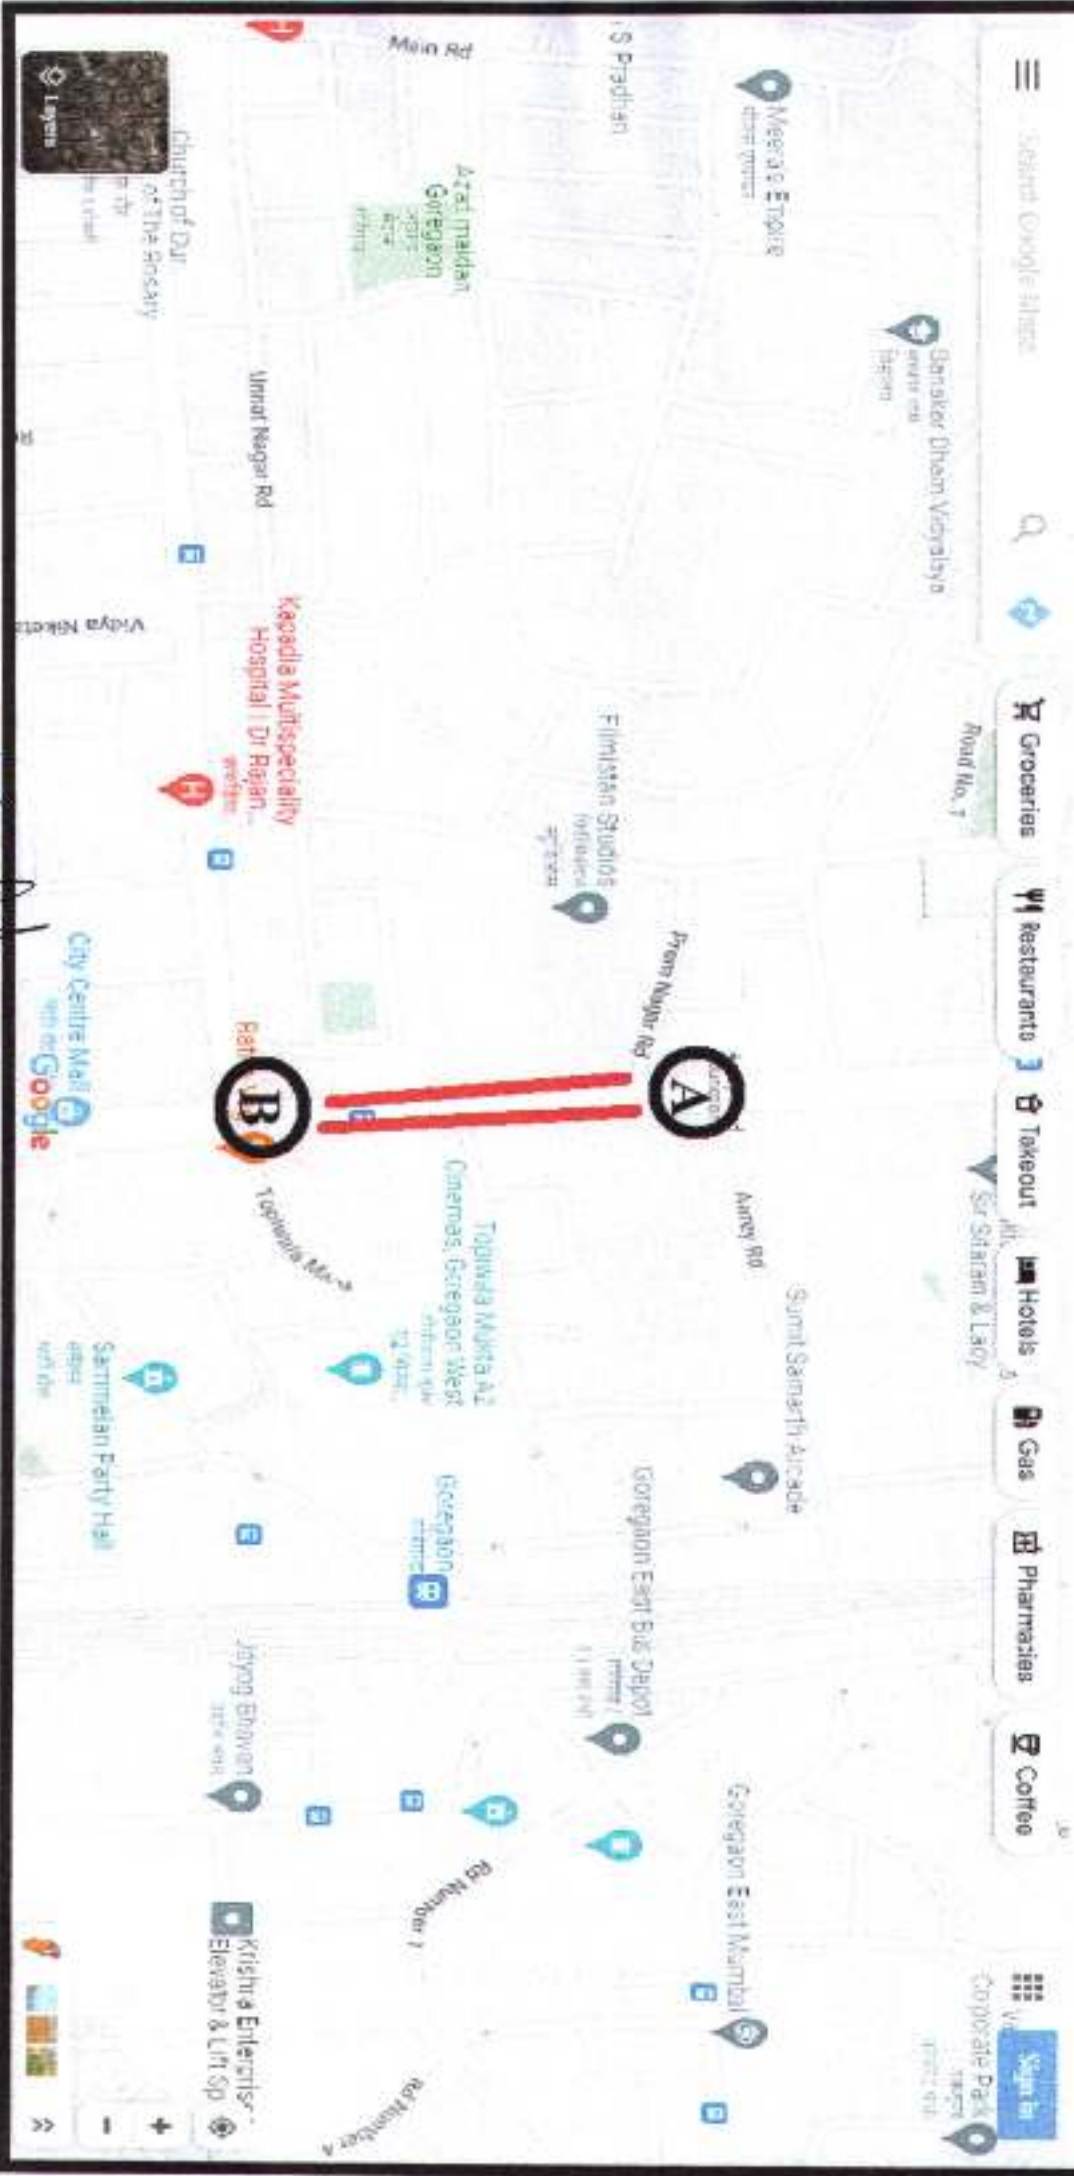

PS-Link Road Side Strips, Goregaon West, P/South Ward

Sub. Eng. (Road S) W.S.

Handwritten signature and notes in blue ink.

PS- GMLR West Side Strips, Goregaon West, P/South Ward

Sub. Eng. (Road S) W.S.

.PS-S.V. Road Set Back, Goregaon West, P/South Ward