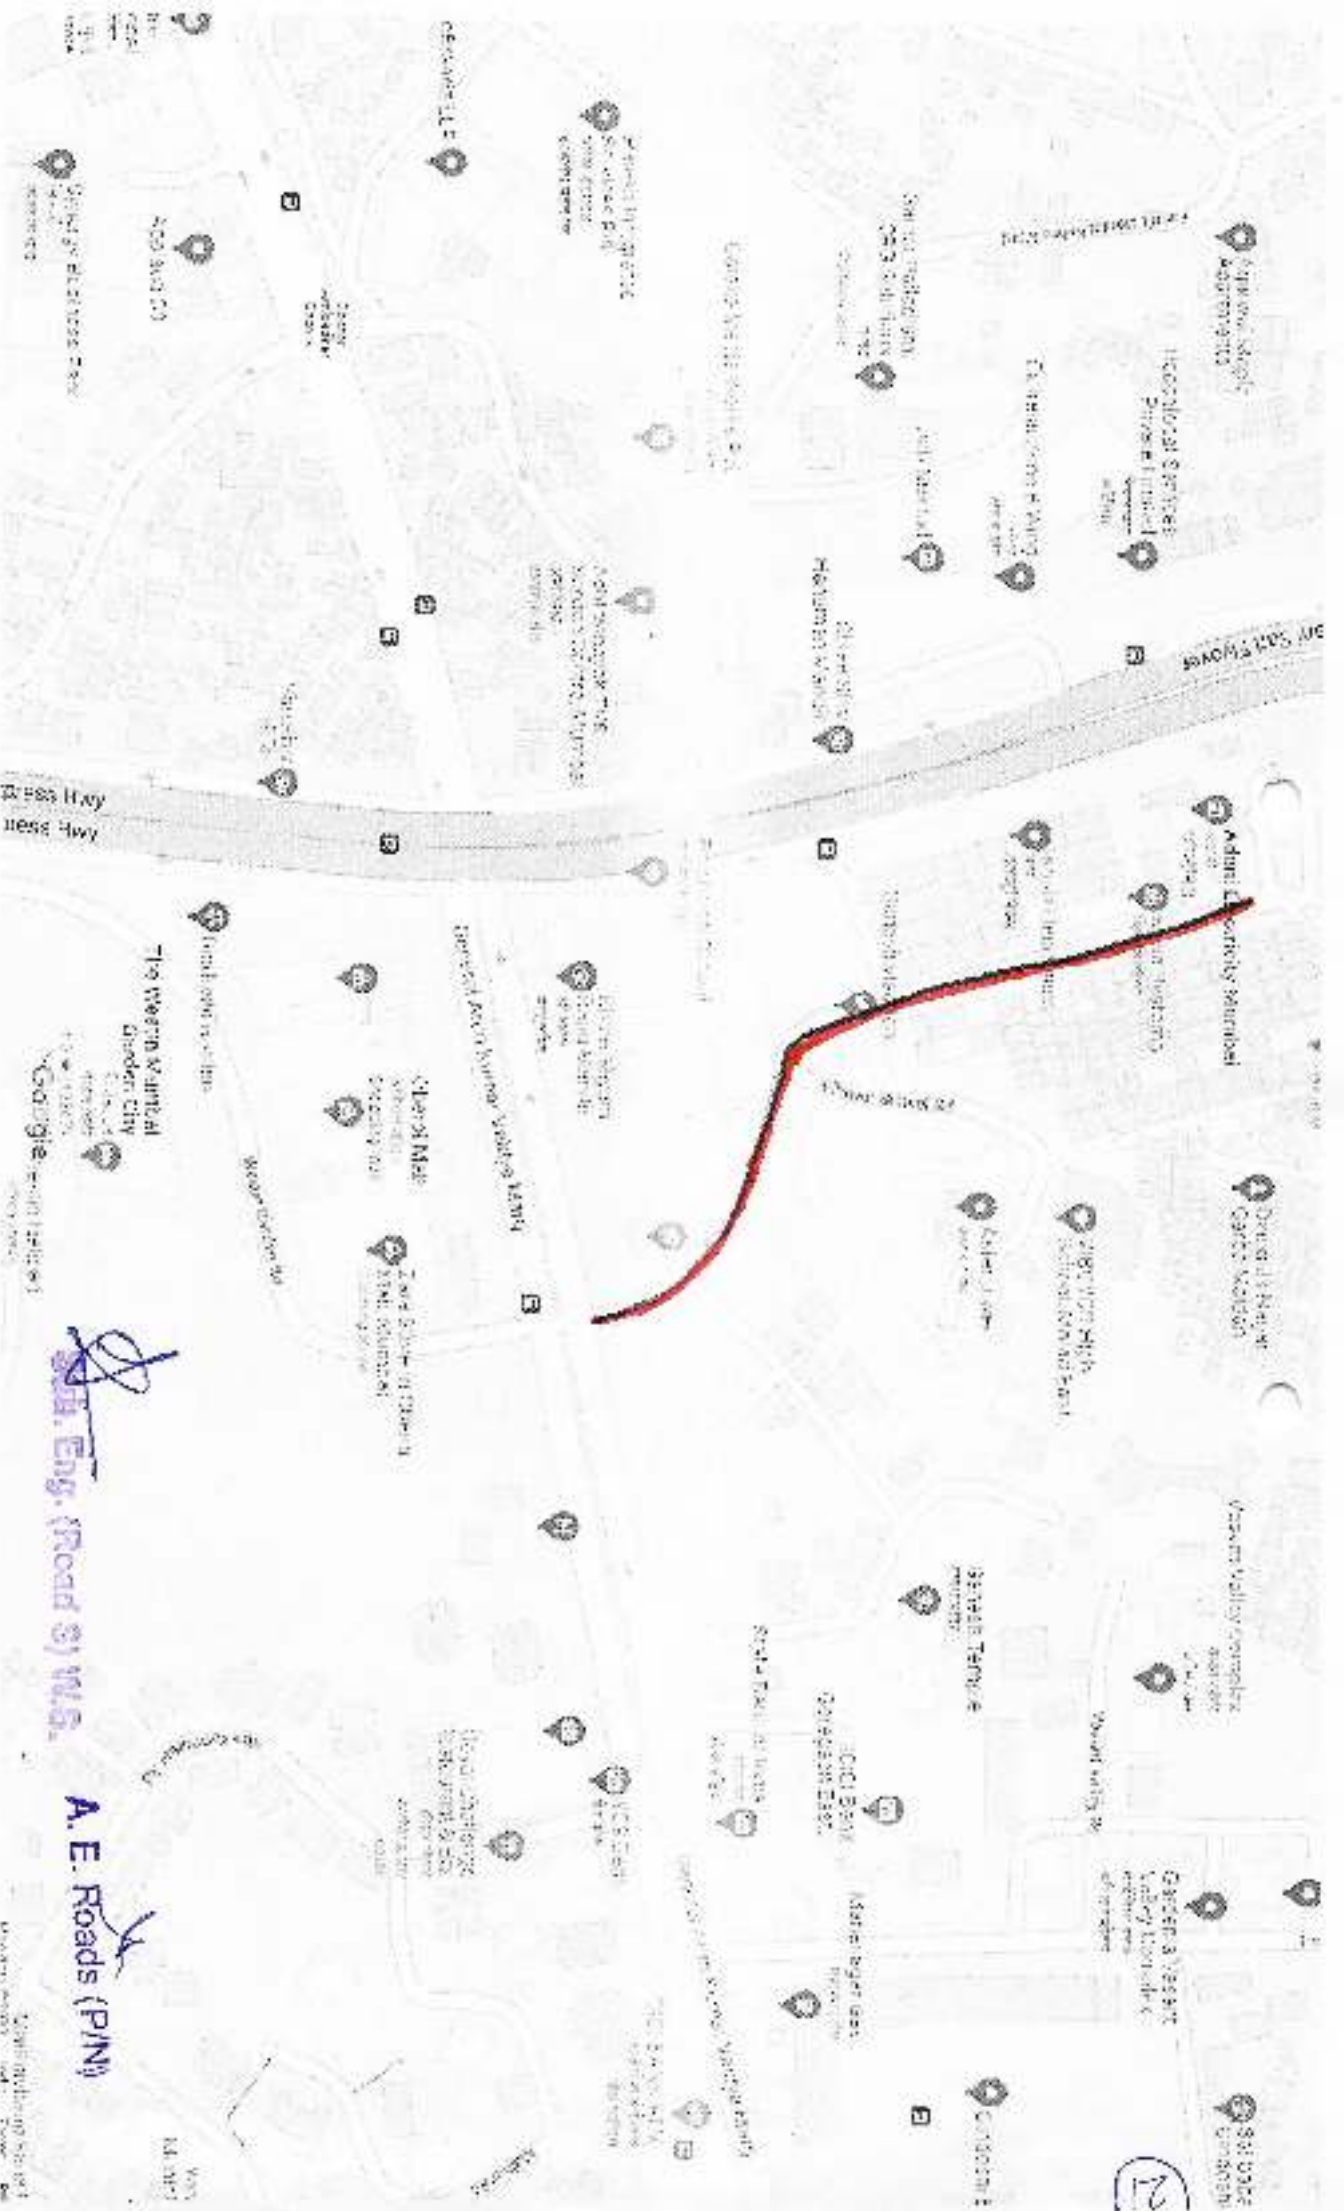

Khatau Sham Mandir Road, Malad (E)
Length - 450 mtrs
Width - 18.80 mtr.

[Handwritten Signature]
Eng. (Roads) M.B.

A. E. Roads (P/N)