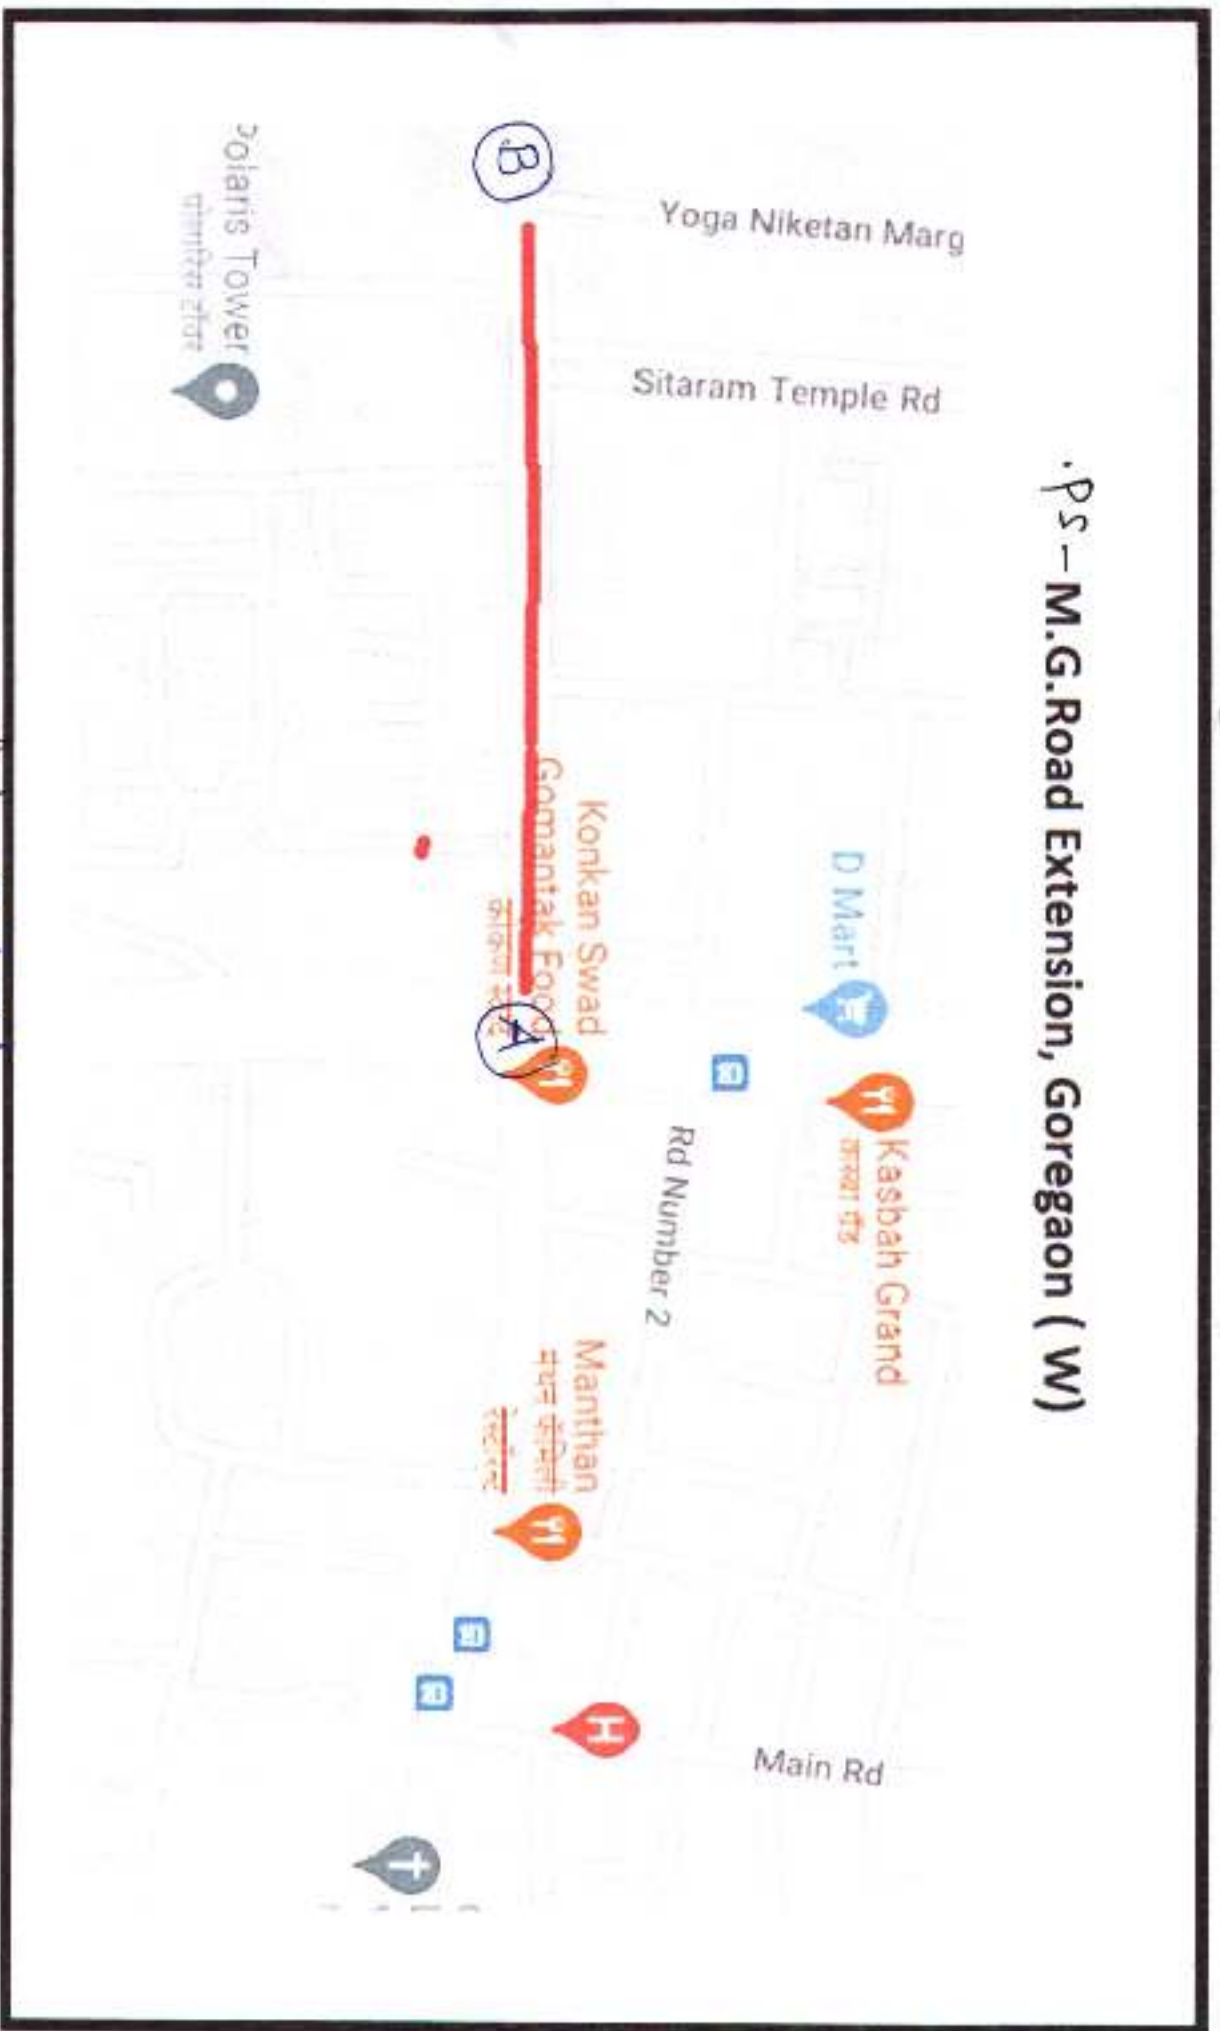

PS- Jawahar Nagar Road No. 10, Goregaon (W)

Sub. Eng. (Road S) W.S.

4. Ps - Rajiv Gandhi Maidan Road, Mitha Nagar Goregaon (w)

PS-Chincholi Bunder Road side strips, Goregaon West.

Sub. Eng. (Ruad S) W.S.

• P.S - M.G. Road Extension, Goregaon (W)