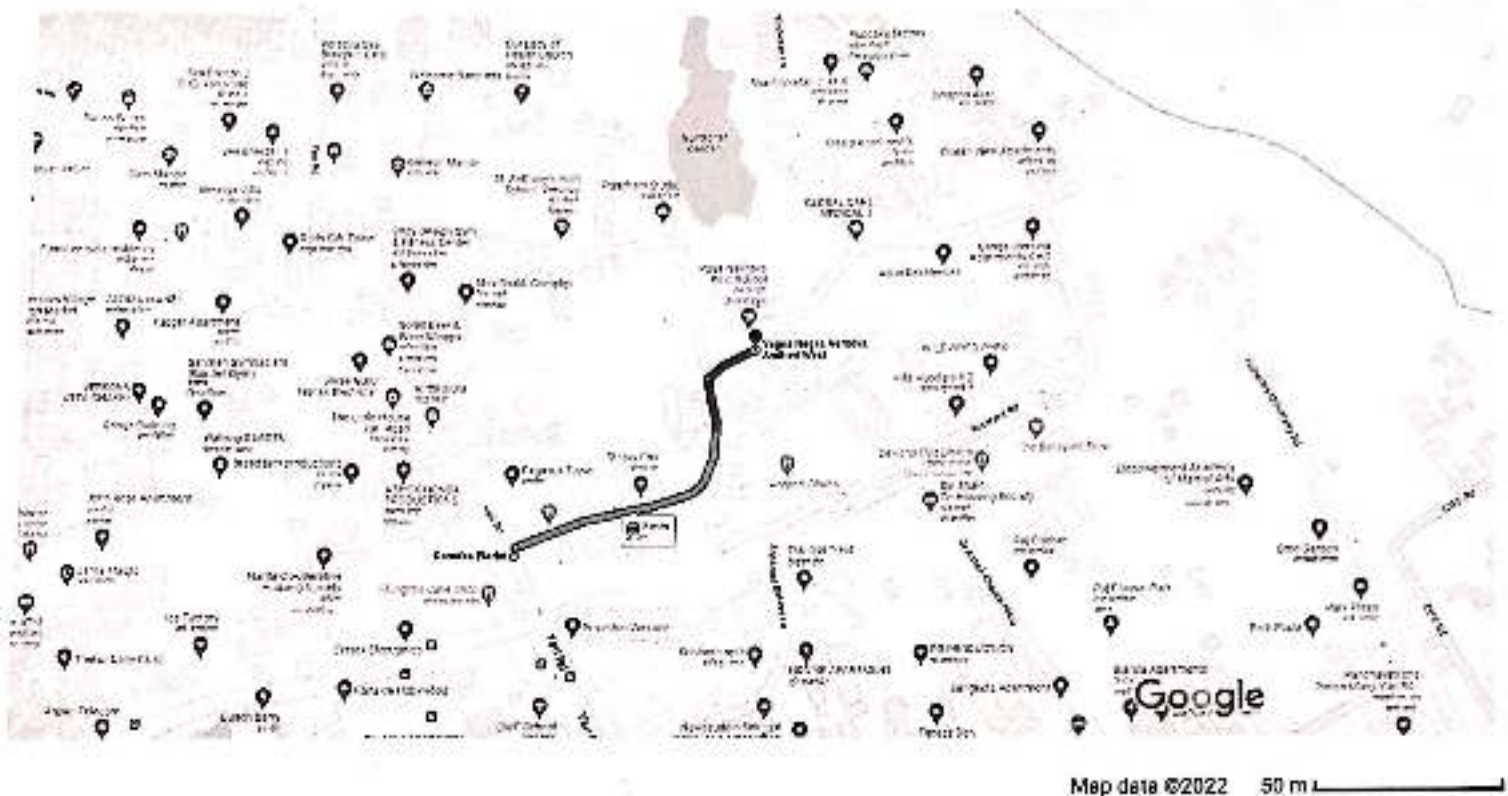

Google Maps

Ramdas Florist, Shop 1, Yari Rd, near Shree Ganesh
Mandir, Yagna Nagar, Versova, Andheri West, Mumbai, Maharashtra 400061
Drive 270 m, 2 min
to Yagna Nagar, Versova, Andheri West, Mumbai, Maharashtra 400061

Gulmohar Road (Ganesh Sai Mandir to Posha Nakhawa)