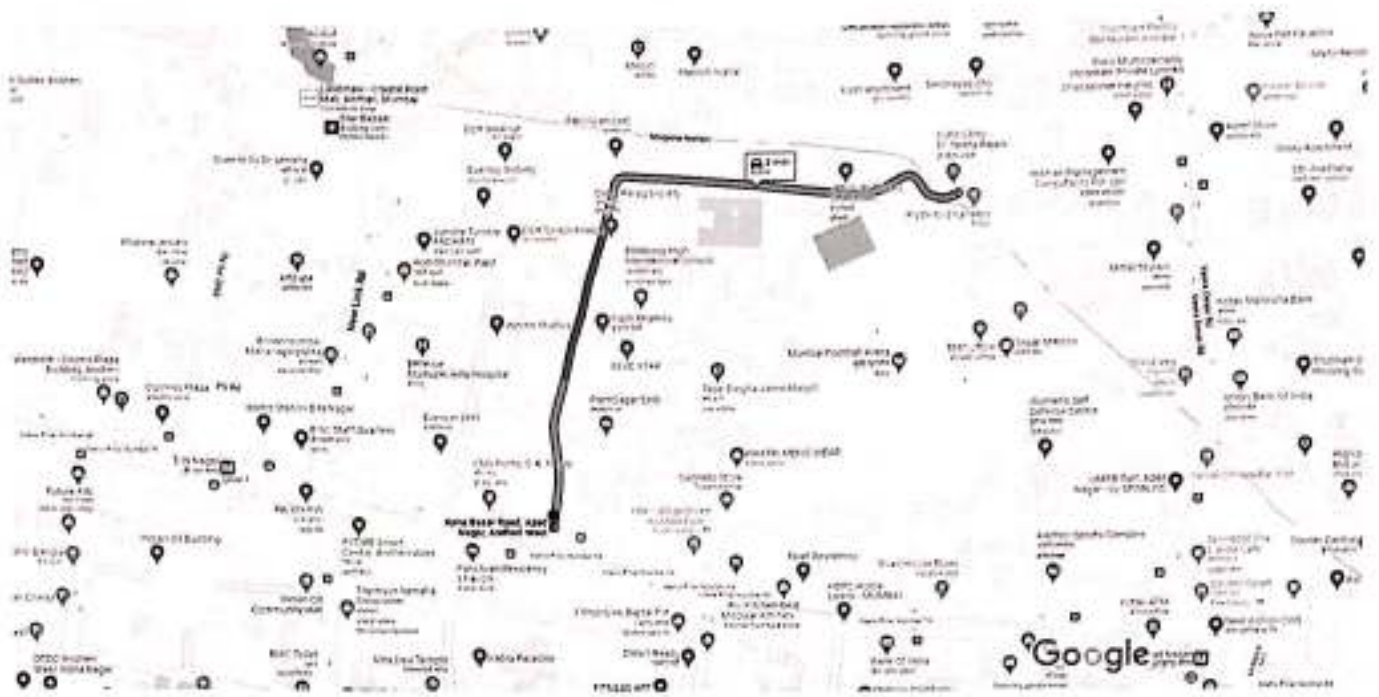

Kalinga & Vastu Lane

Google Maps

Andheri West, Mumbai, Maharashtra 400047 to Apna Bazar Rd, Dhake Colony, Azad Nagar, Andheri West, Mumbai, Maharashtra 400102

Drive 600 m, 3 min

Apana Bazar Road

Map data ©2022 50 m