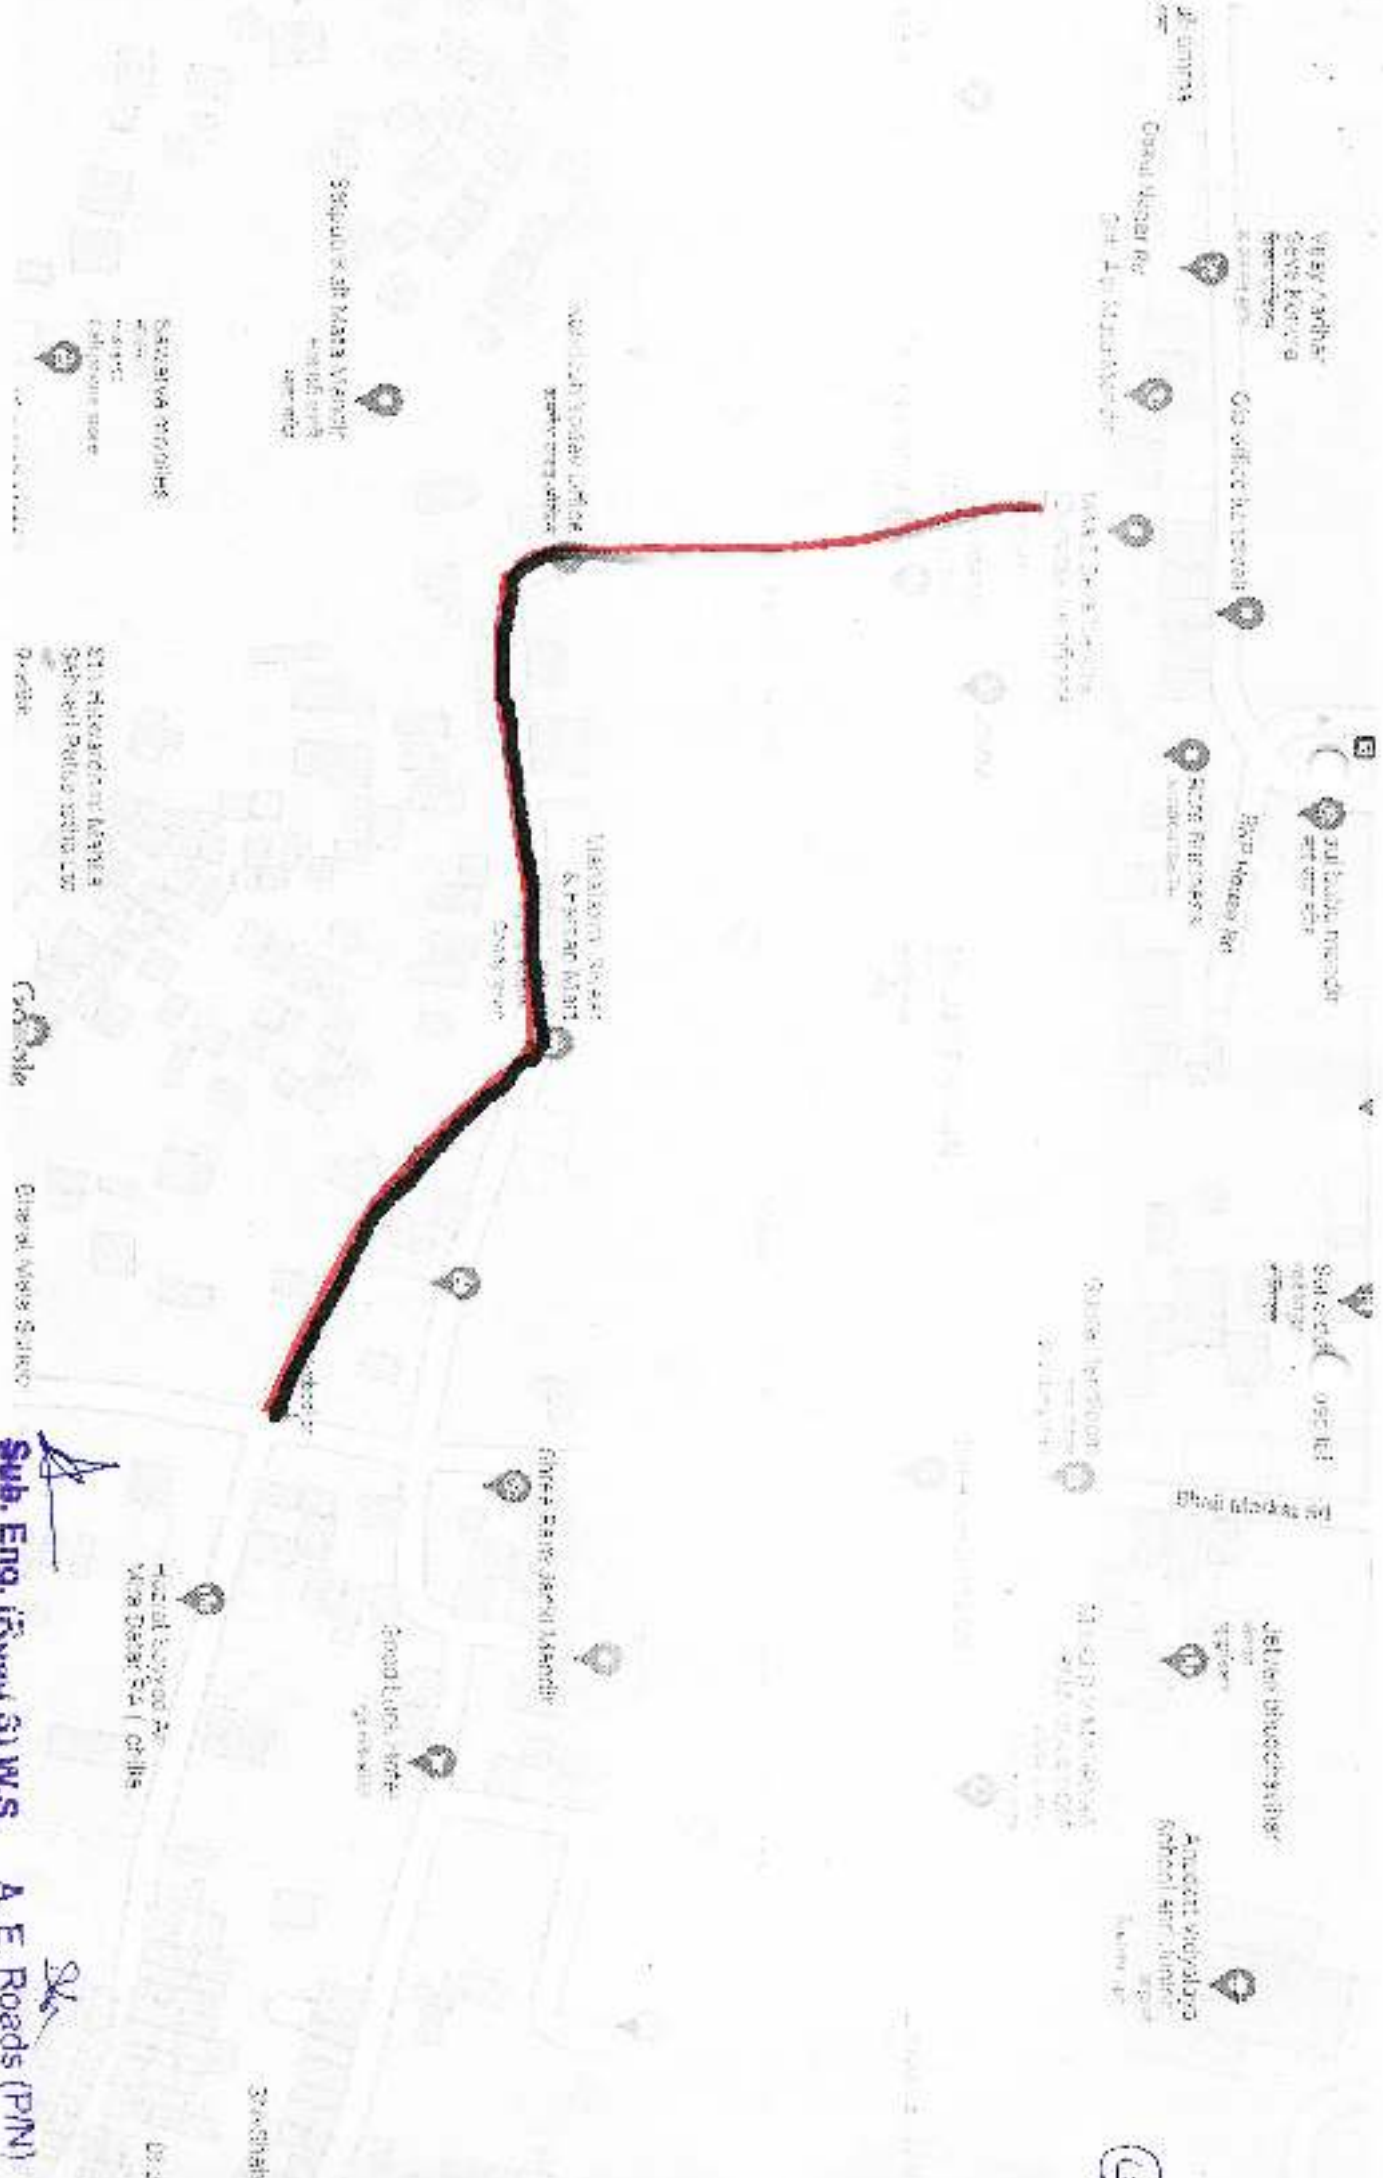

Sai Mandir to Ambedkar Chowk, Malad (East)

$L = 4.08 \text{ km}$

$W = 8.6 \text{ km}$

Sub. Eng. (Rural S) W.S. A. E. Roads (PN)