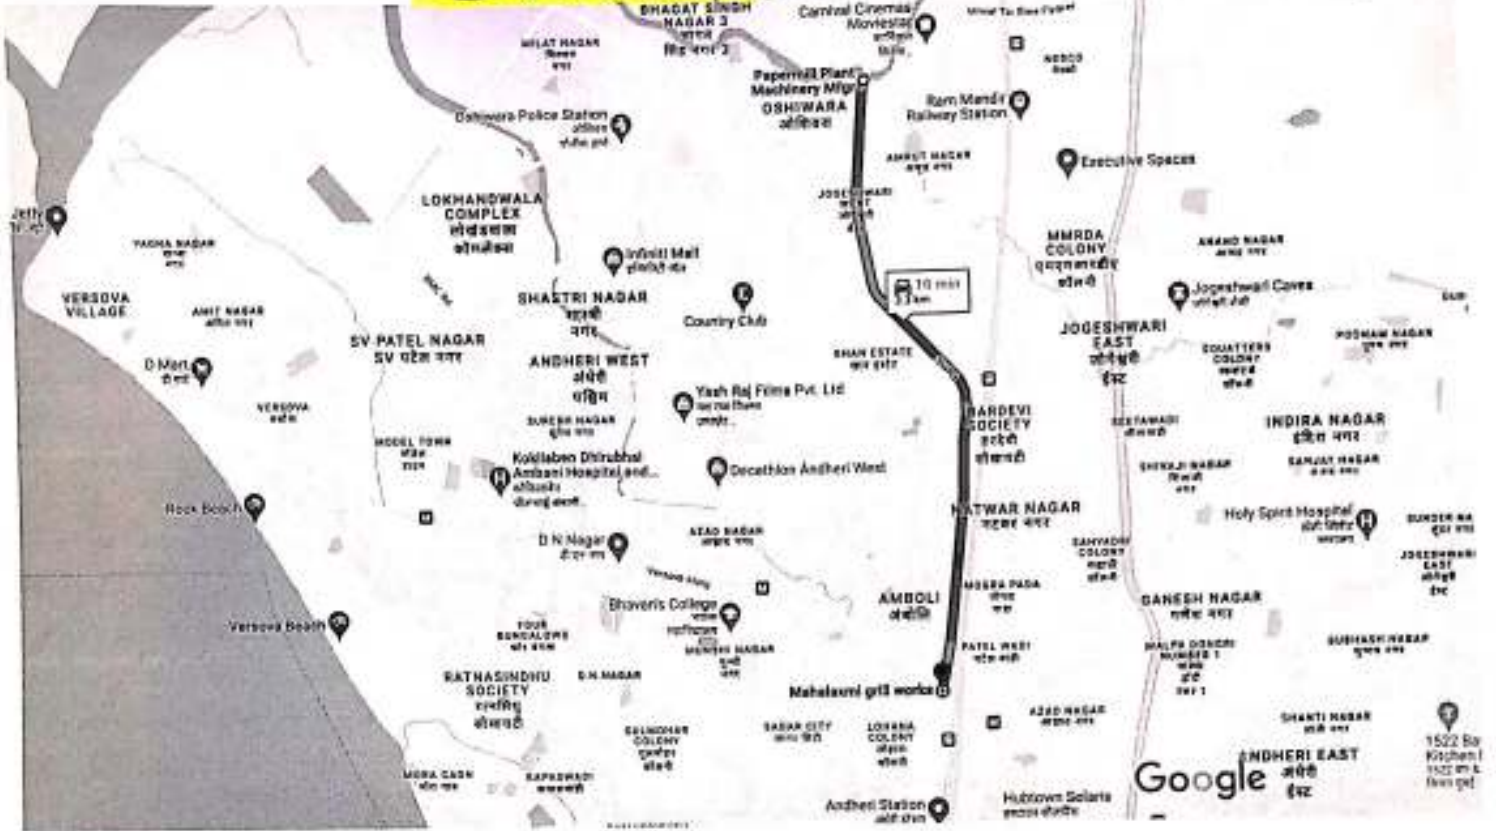

Google Maps

Papermill Plant Machinery Mfgr, 181 S V Road
Jogeshwari W, S V Road, Mumbai, Maharashtra 400102 to Mahalaxmi grill
works, RTO Rd, G_-10 Oscar Co Op Housing Society, Suresh Nagar, Andheri
West, Mumbai, Maharashtra 400053

Drive 3.3 km, 10 min

S.V. Road (Coshiwara to J.P. Road)