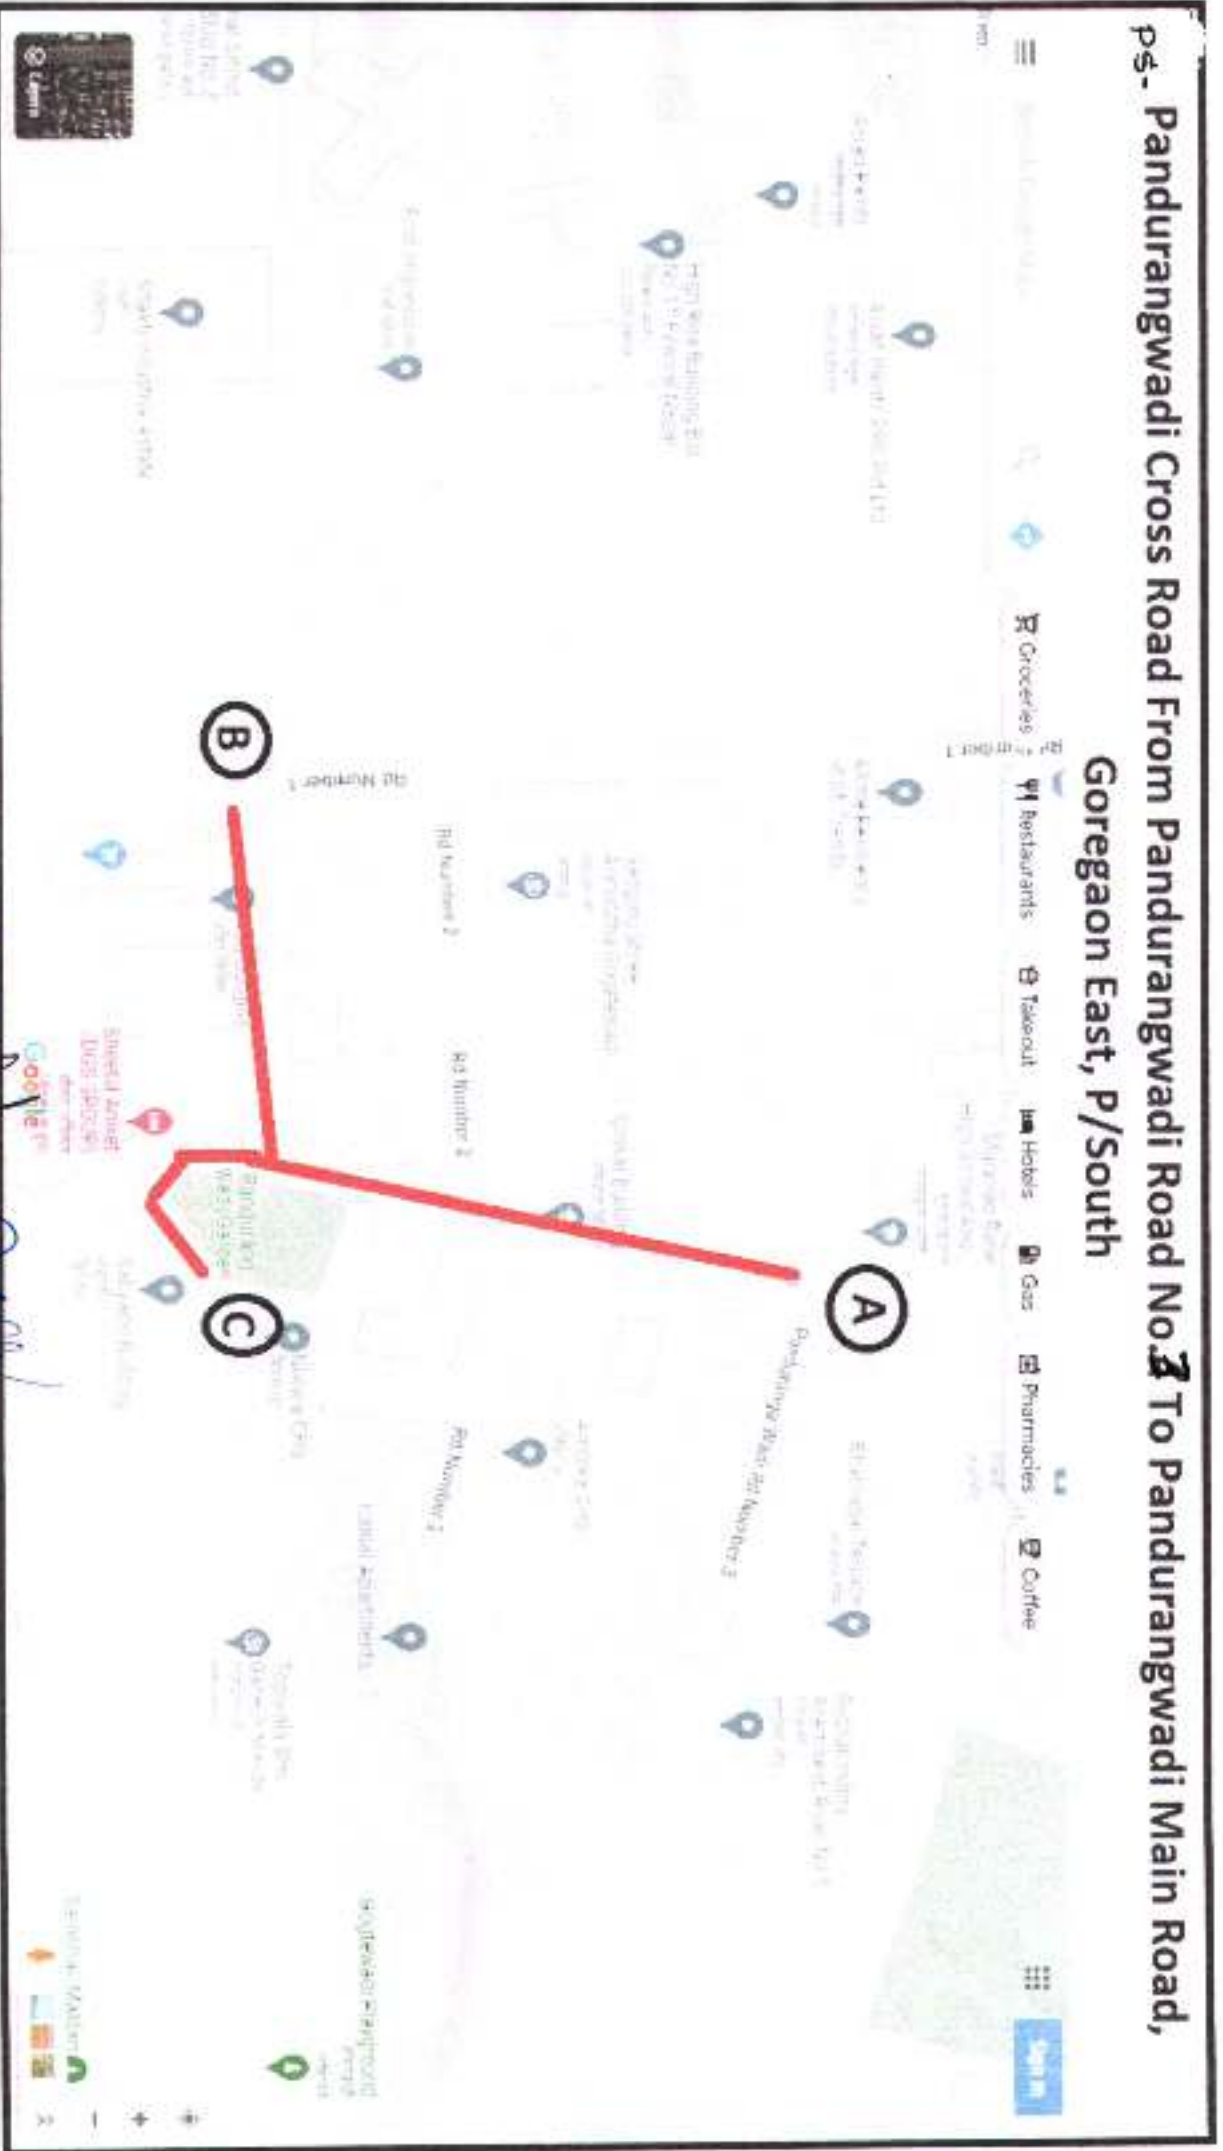

p5. Pandurangwadi Cross Road From Pandurangwadi Road No. 2 To Pandurangwadi Main Road, Goregaon East, P/South

[Handwritten signature]
[Handwritten signature]
Sub. Eng. (Road S) W.S.