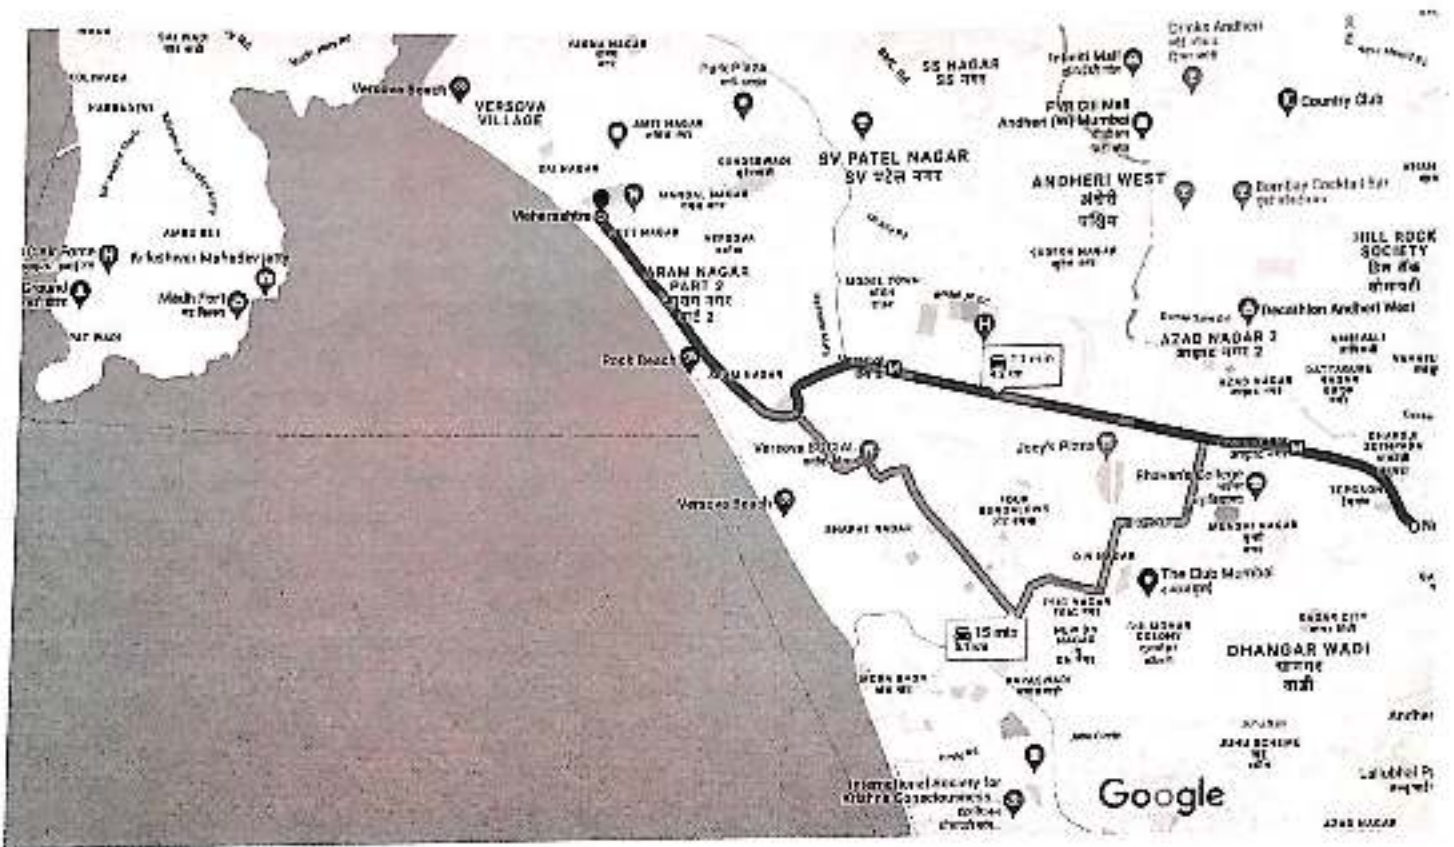

Google Maps

Navrang cinema, 4RFR+GXM, Ram Baug Ln, Fish Market Area, Navneeth Colony, Andheri West, Mumbai, Maharashtra 400058 to Jeet Nagar, Versova, Andheri West, Mumbai, Maharashtra 400061

Drive 4.2 km, 13 min

JP Road (Navrang cinema to Everest Apt)