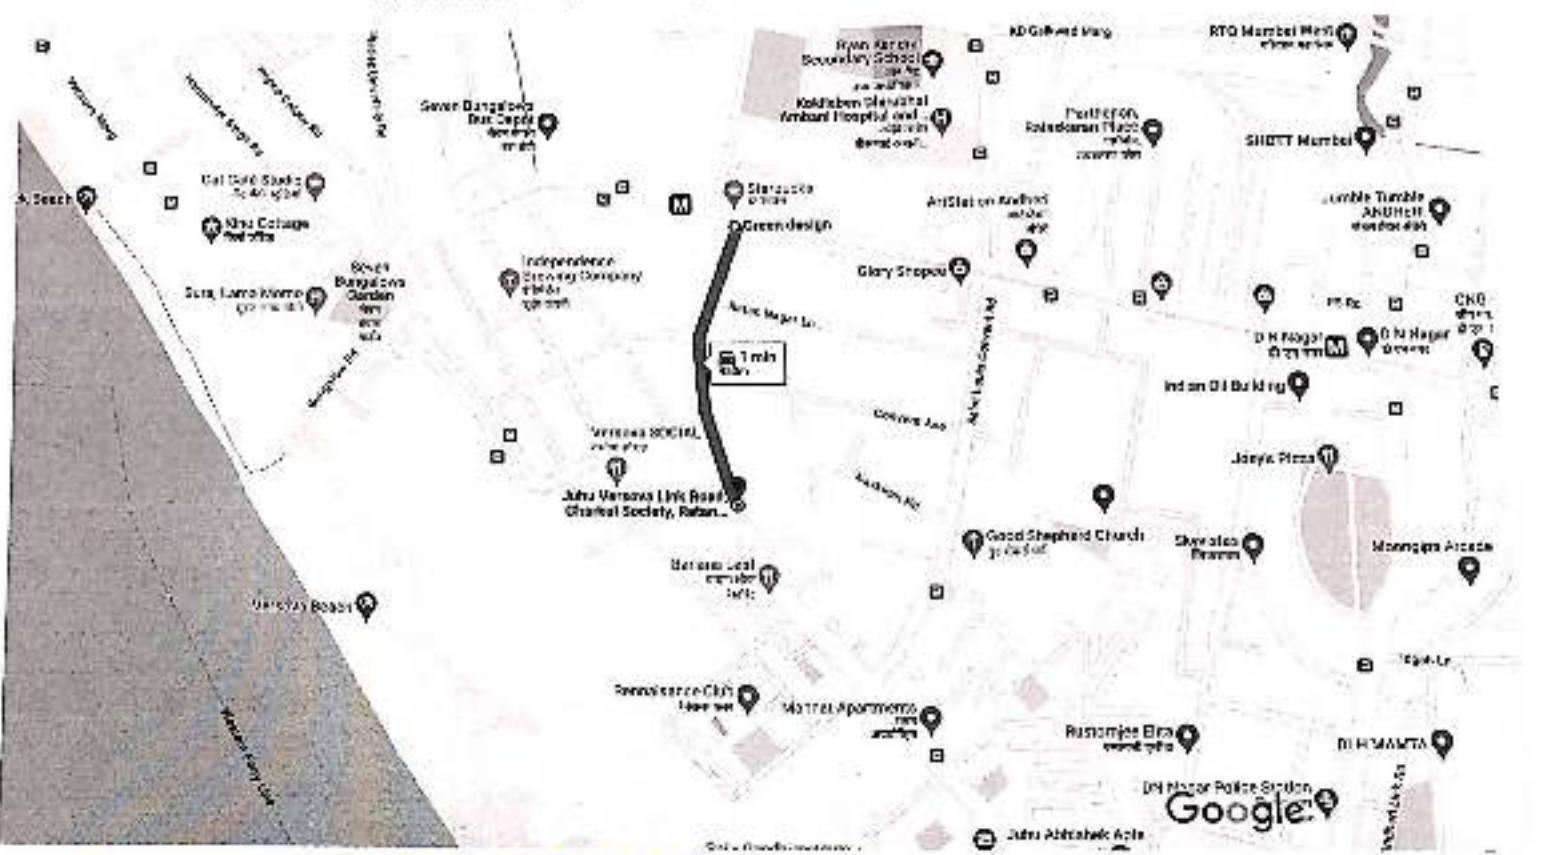

Google Maps

Green design, versaova sandeep chs flat no 14 3rd floor juhu versova link road anderi west, Mumbai, Maharashtra 400053 to Juhu Versova Link Rd, Gharkul Society, Ratan Nagar, Four Bungalows, Andheri West, Mumbai, Maharashtra 400047

MAA RAJAWADI ROAD (BON BON)

Map data ©2022 100 m