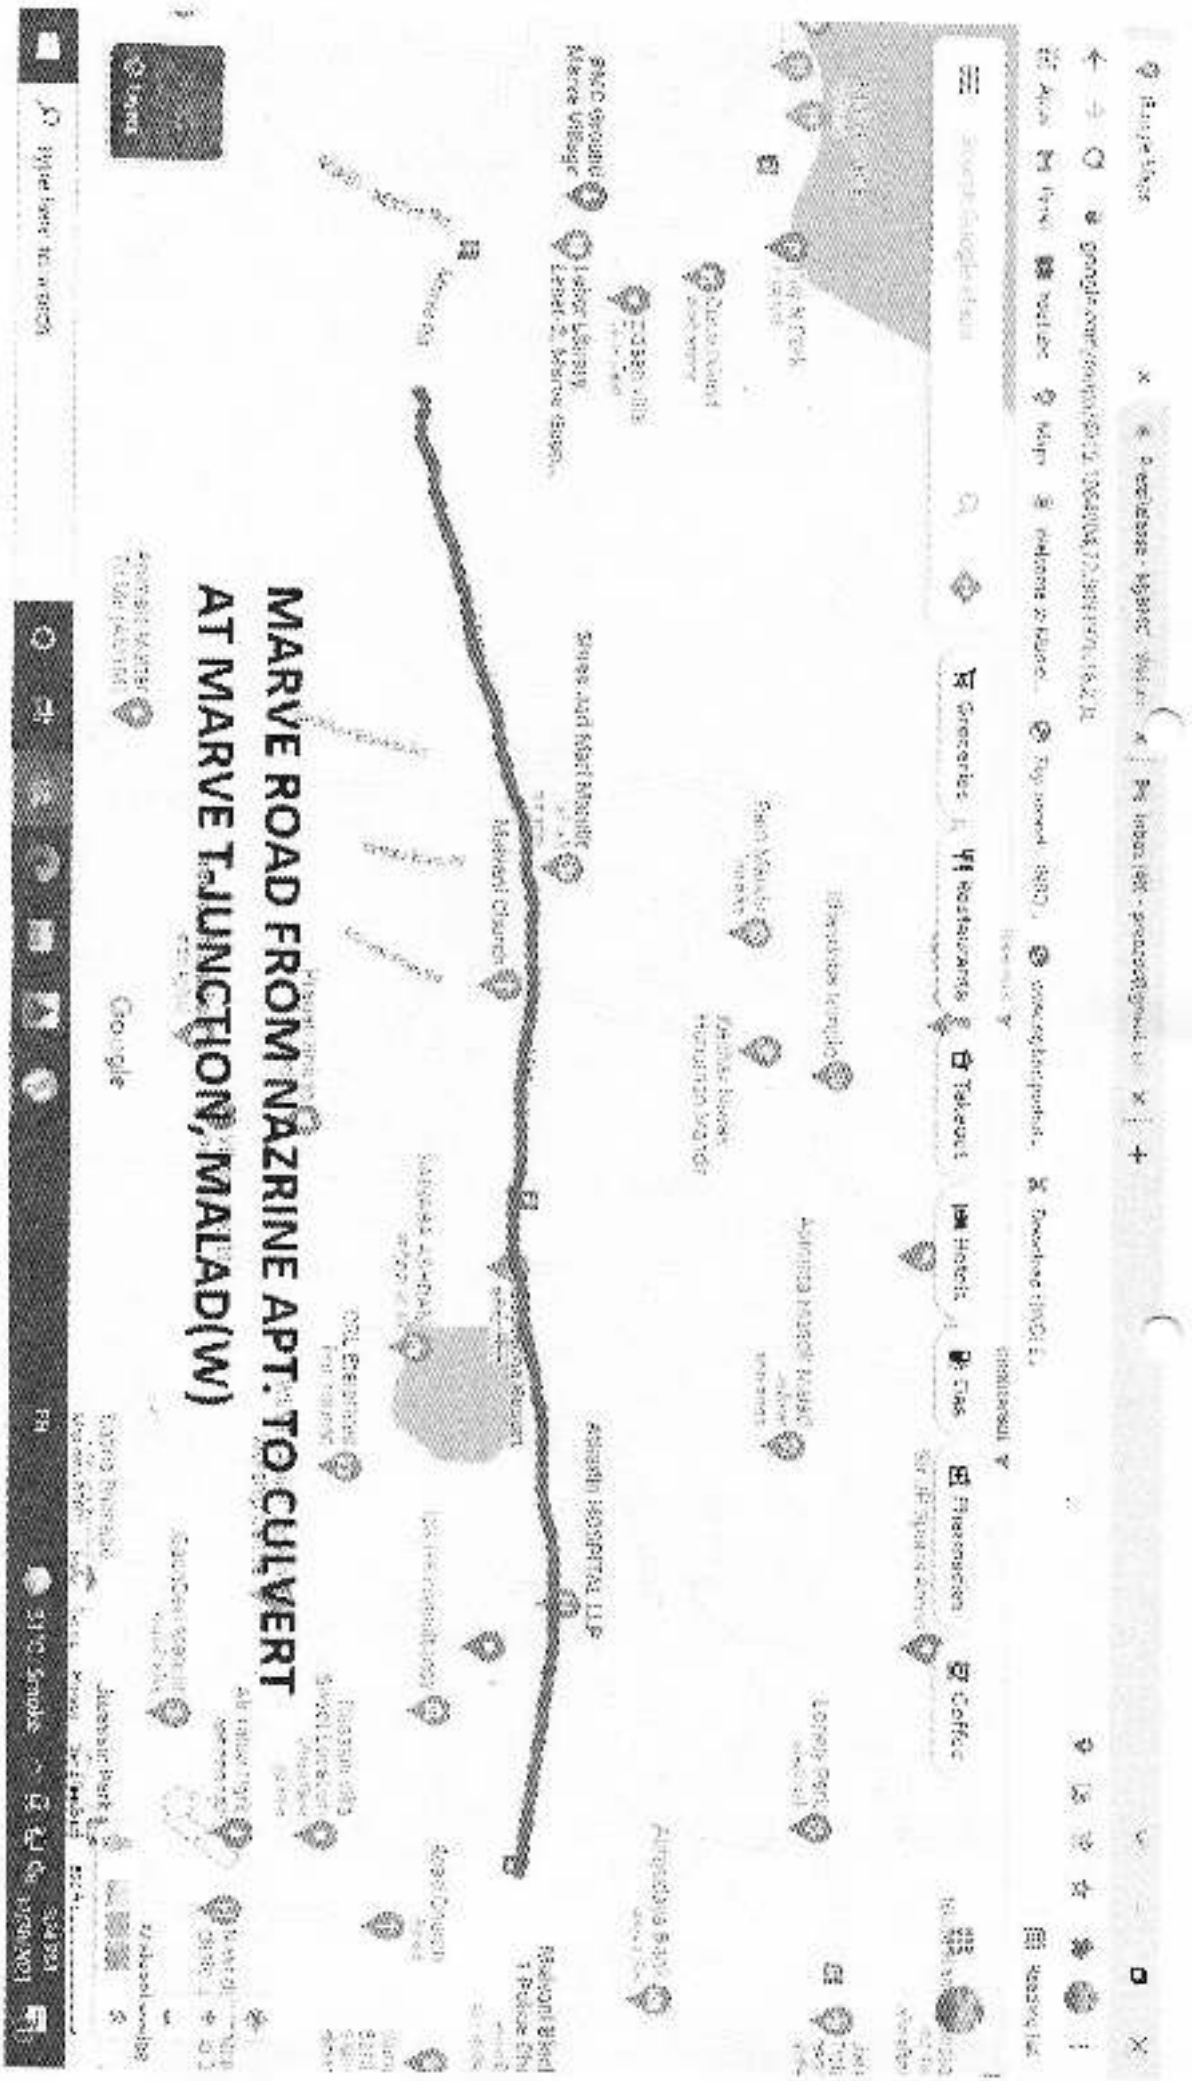

**MARVE ROAD FROM NAZRINE APT. TO CULVERT
AT MARVE T-JUNCTION, MALAD(W)**

[Signature]
Sub. Eng. (Road S) W.S.

[Signature]
A. E. Road (P/N)

SV Road side strip

A.E. Roads (P/N)

Sub. Eng. (Road S) W.S.

[Signature]
 Sub. Eng. (Road S) W.S.