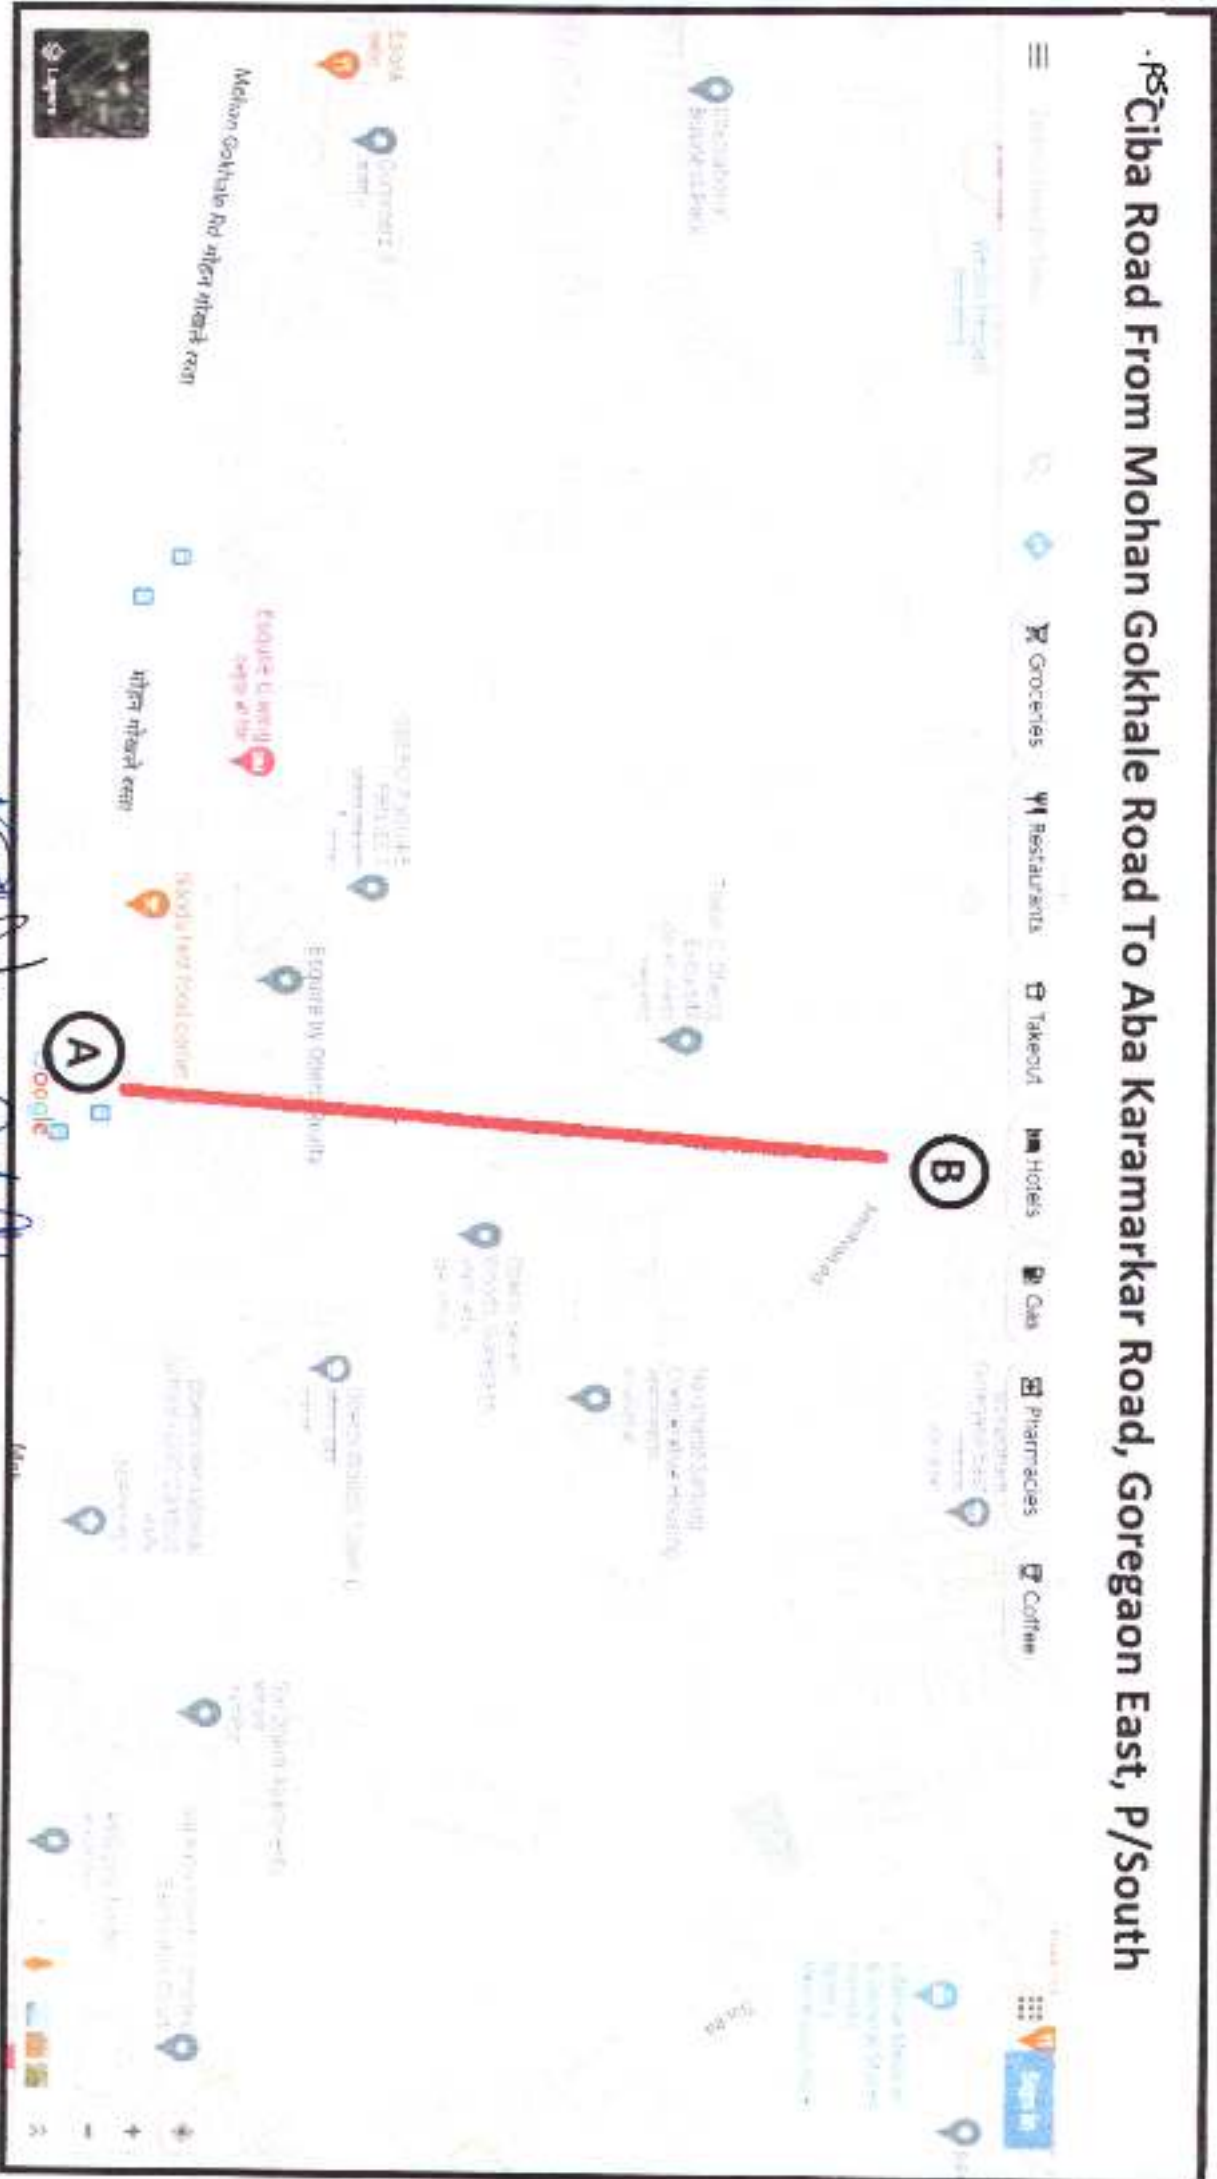

P5 Ciba Road From Mohan Gokhale Road To Aba Karamarkar Road, Goregaon East, P/South

[Handwritten signature]
Sub. Eng. (Road S) W.S.