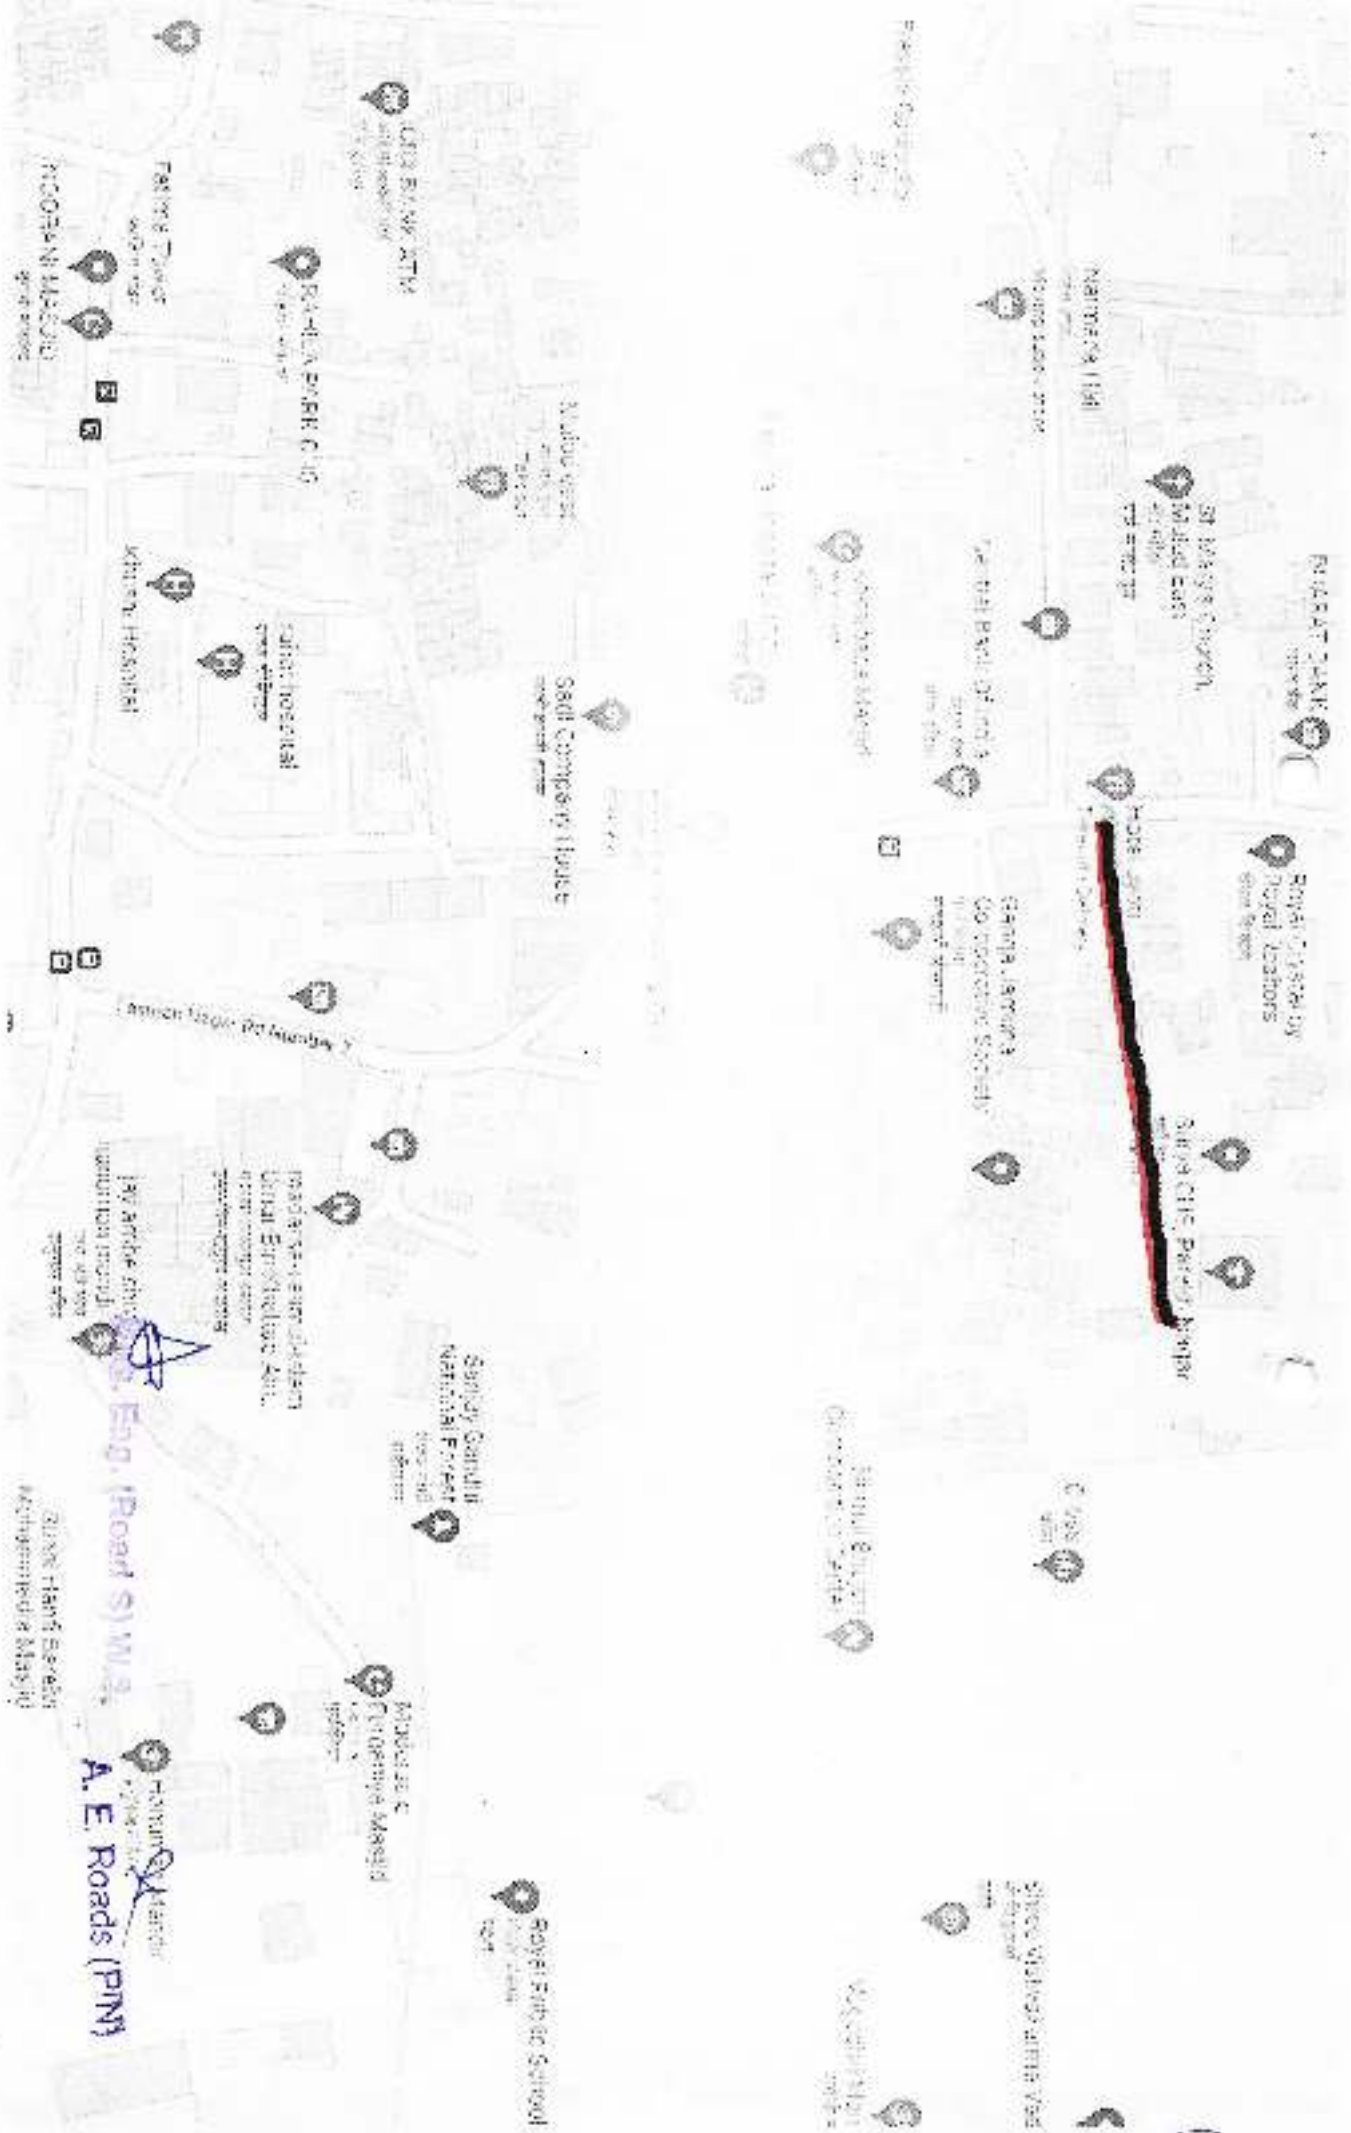

Parekh Nagar Road, Malad (East)

Length = 210 mtr.
Width = 10.0 mtr.