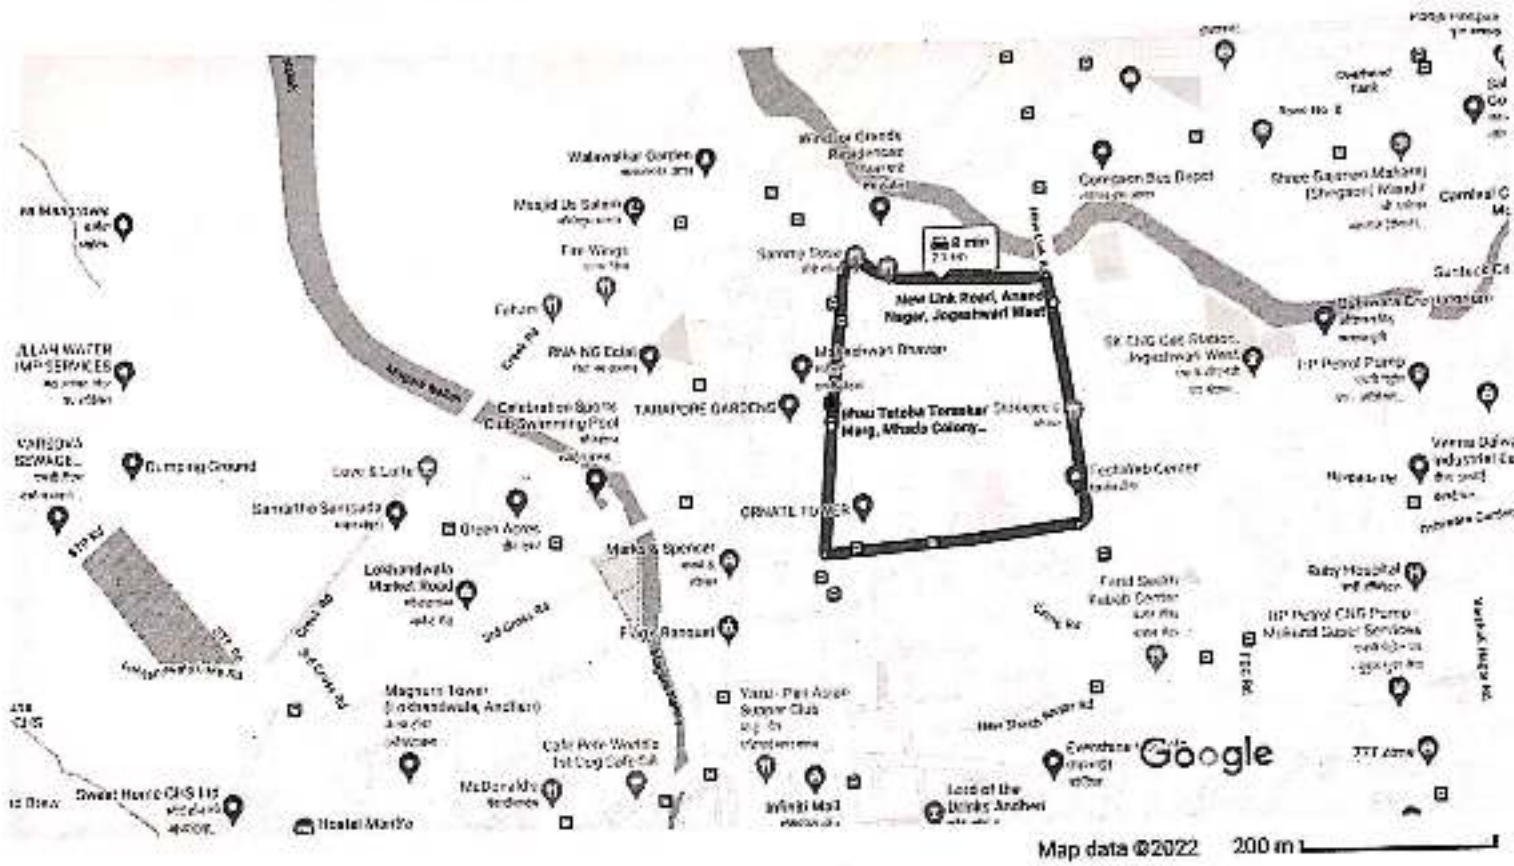

Google Maps

Bhau Tatoba Toraskar Marg, Mhada Colony, Andheri West, Mumbai, Maharashtra 400102 to Bhau Tatoba Toraskar Marg, Mhada Colony, Andheri West, Mumbai, Maharashtra 400102

New Link Road From Oshiwara to Adarsh Nagar junction