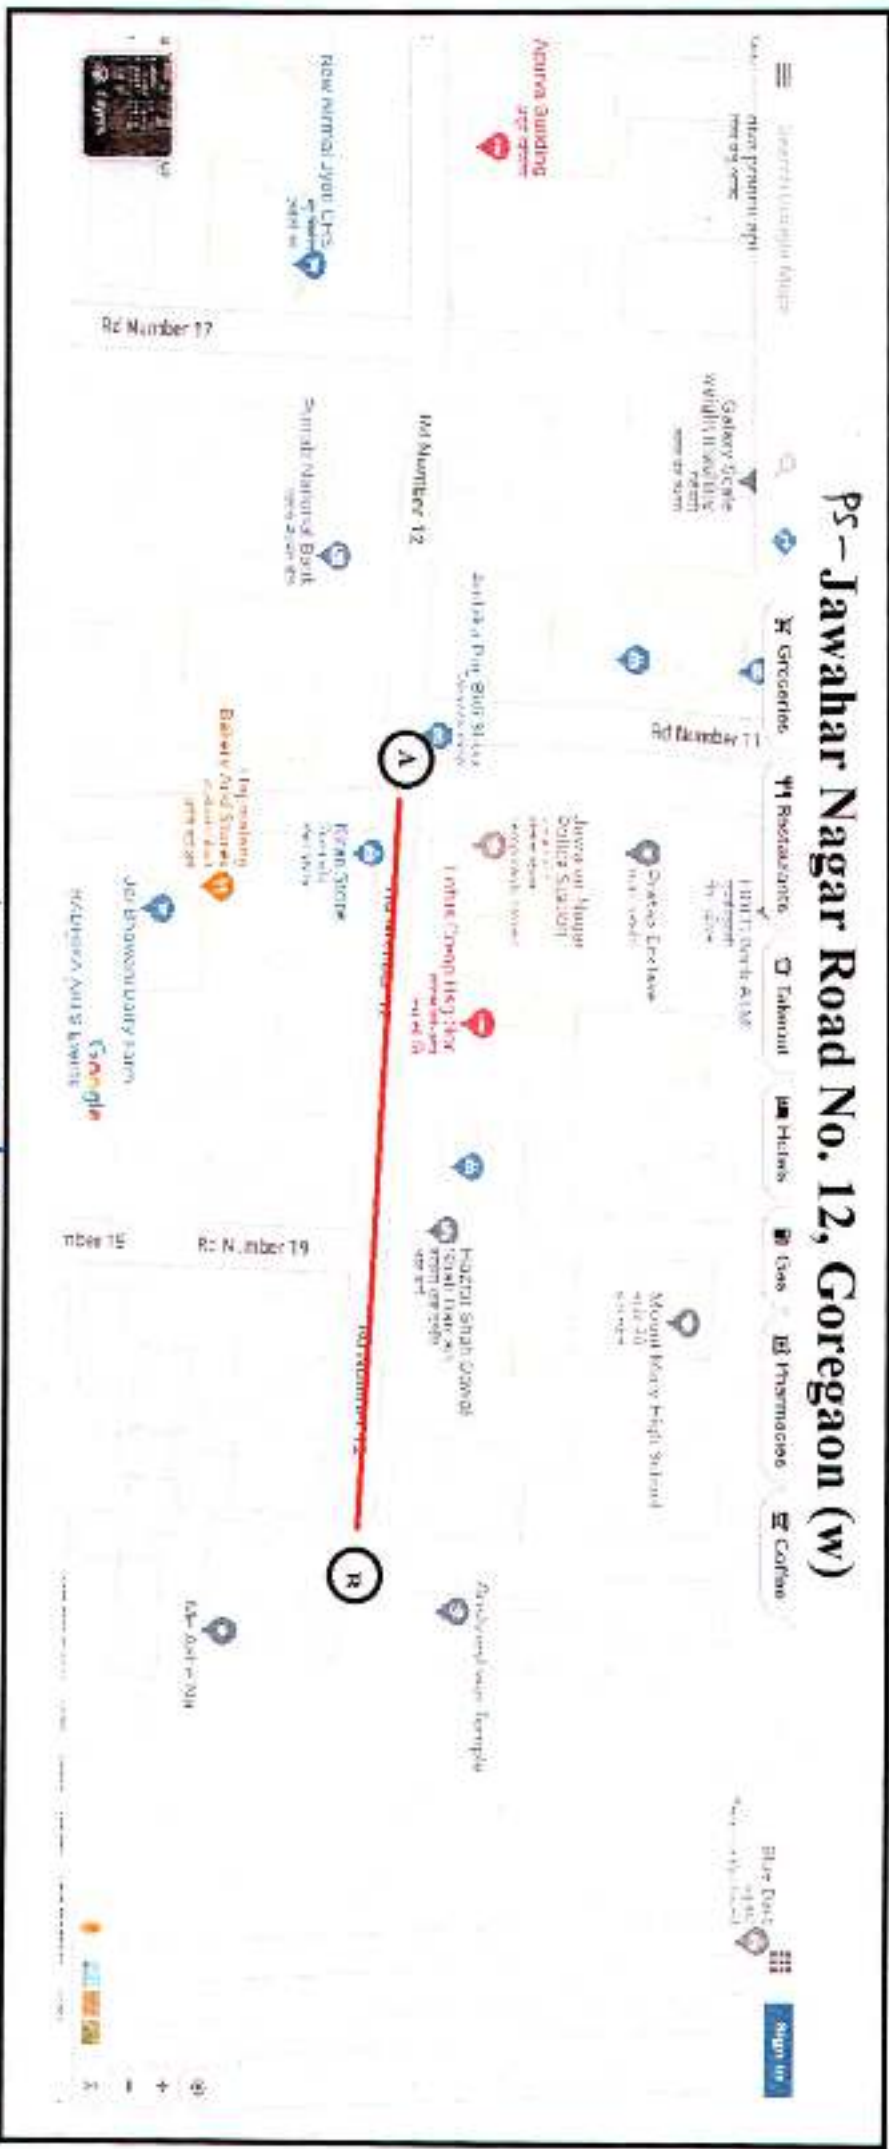

PS - Jawahar Nagar Road No. 12, Goregaon (W)

Sub. Eng. (K. S. J. W. S.)
Sub. Eng. (K. S. J. W. S.)