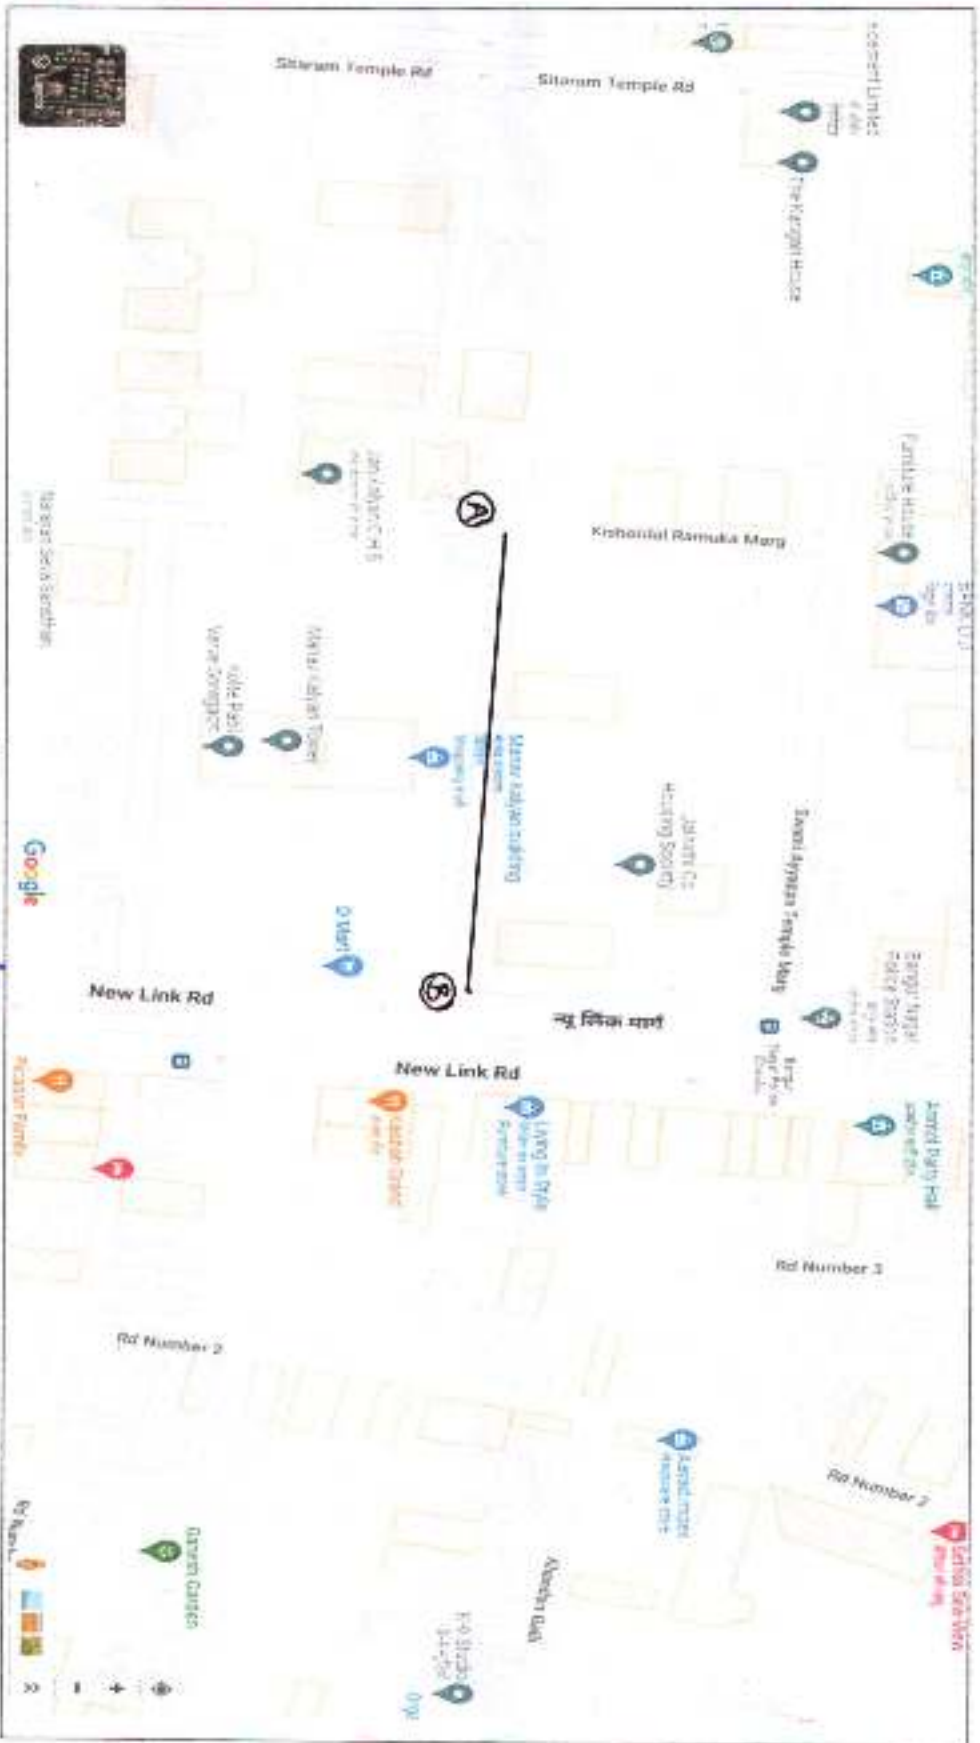

Pr - Road from Link Road to Kishorilal Ramuka parallel.

Sub. Eng. (Invau 5) W.S.