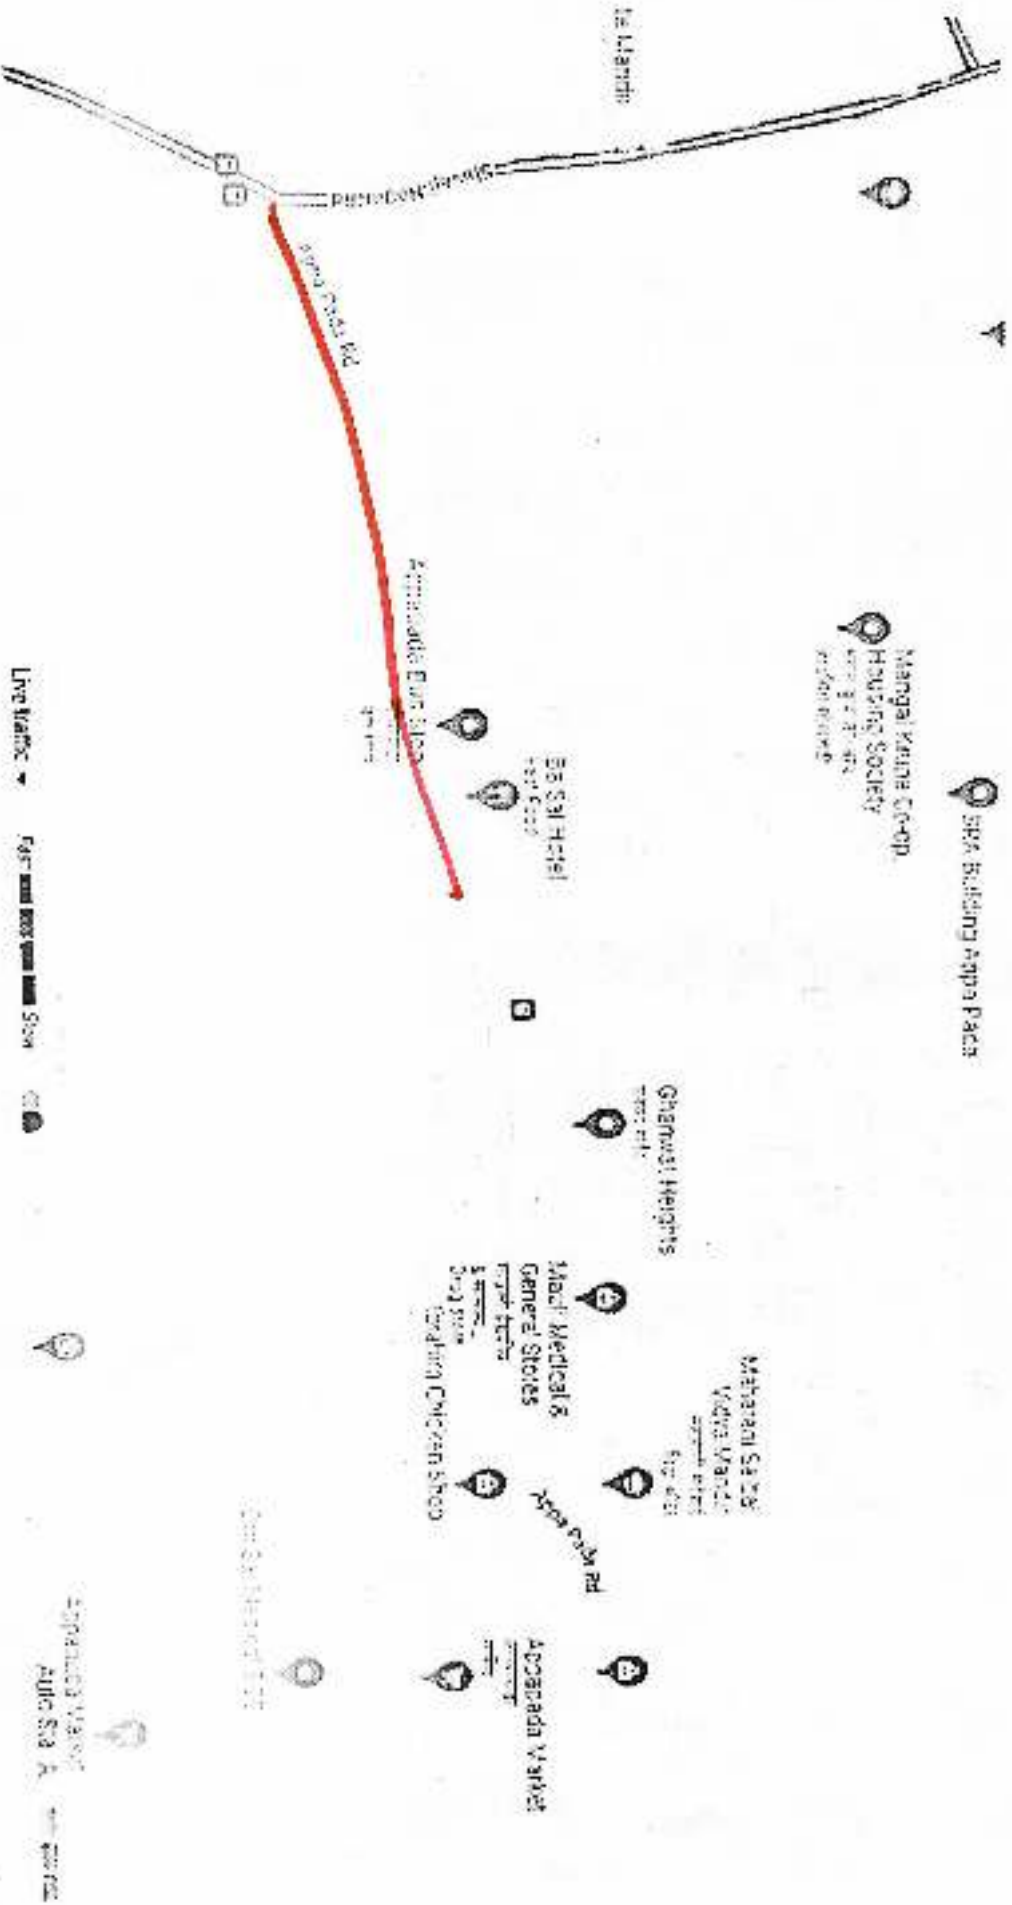

APPAPADA ROAD
Length - 280 mtr.
width - 8.0 mtr.

Sub. Eng. (Road S) W/S.

A. E. Road (P/N)