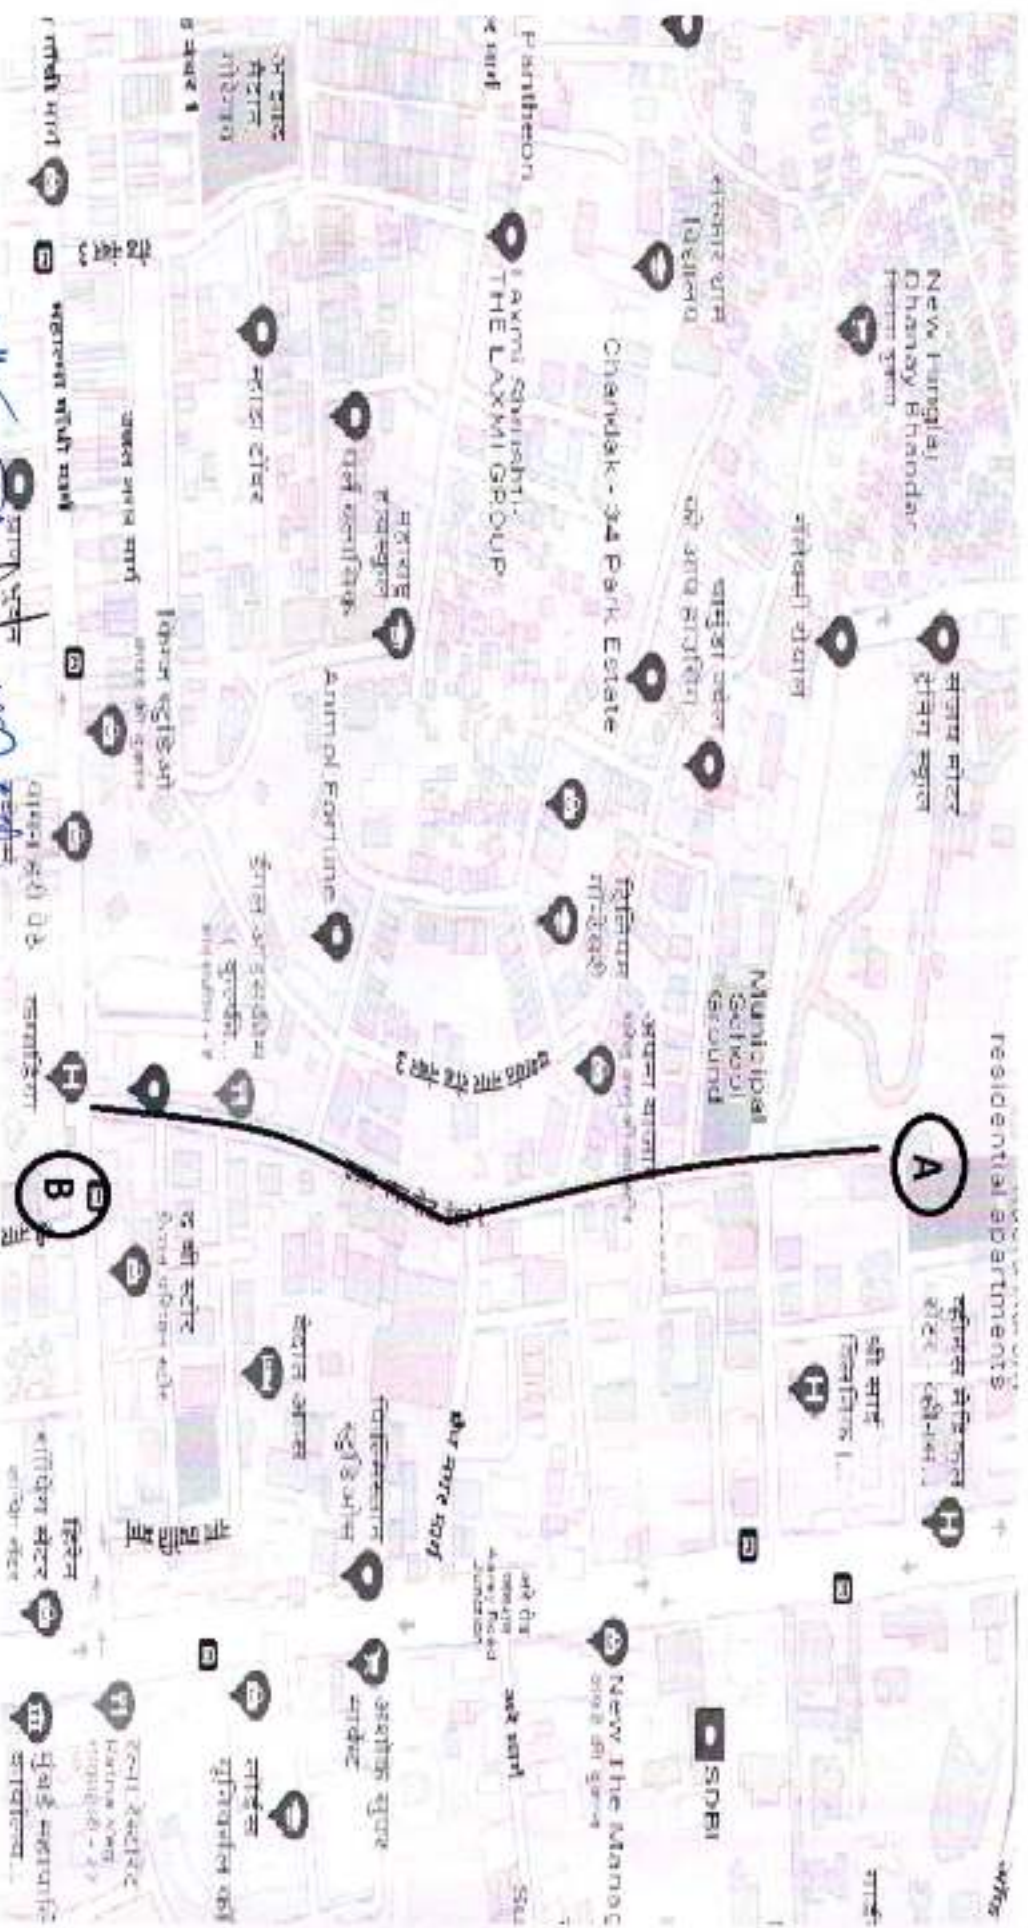

Hari Mandir Road from M.G.Road to K.P. Jain Road, Goregaon (W)

Sub-Eng. (Road) W.S.