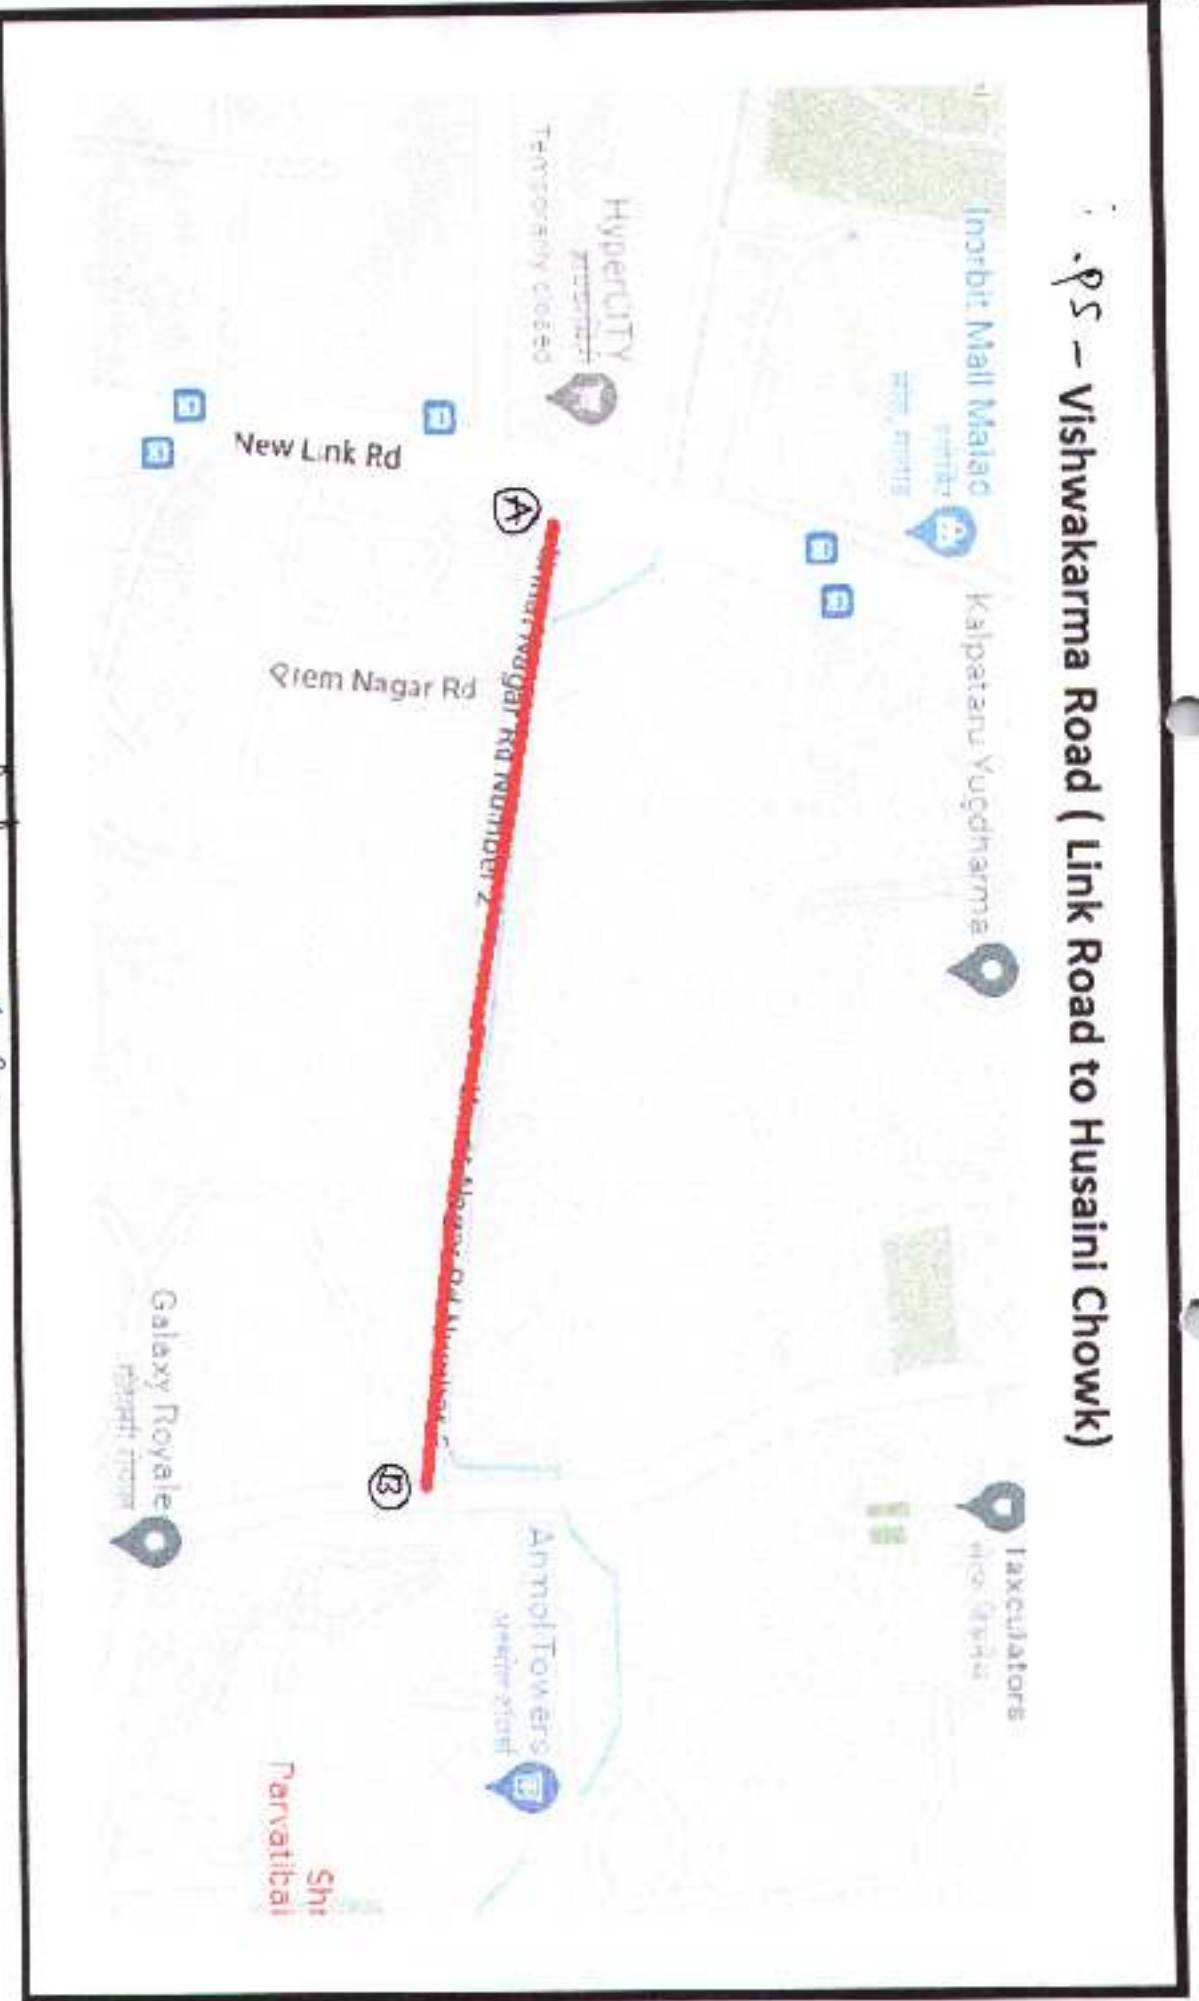

PS - Vishwakarma Road (Link Road to Husaini Chowk)

[Handwritten signatures]
Sub. Eng. (Road S) W.S.