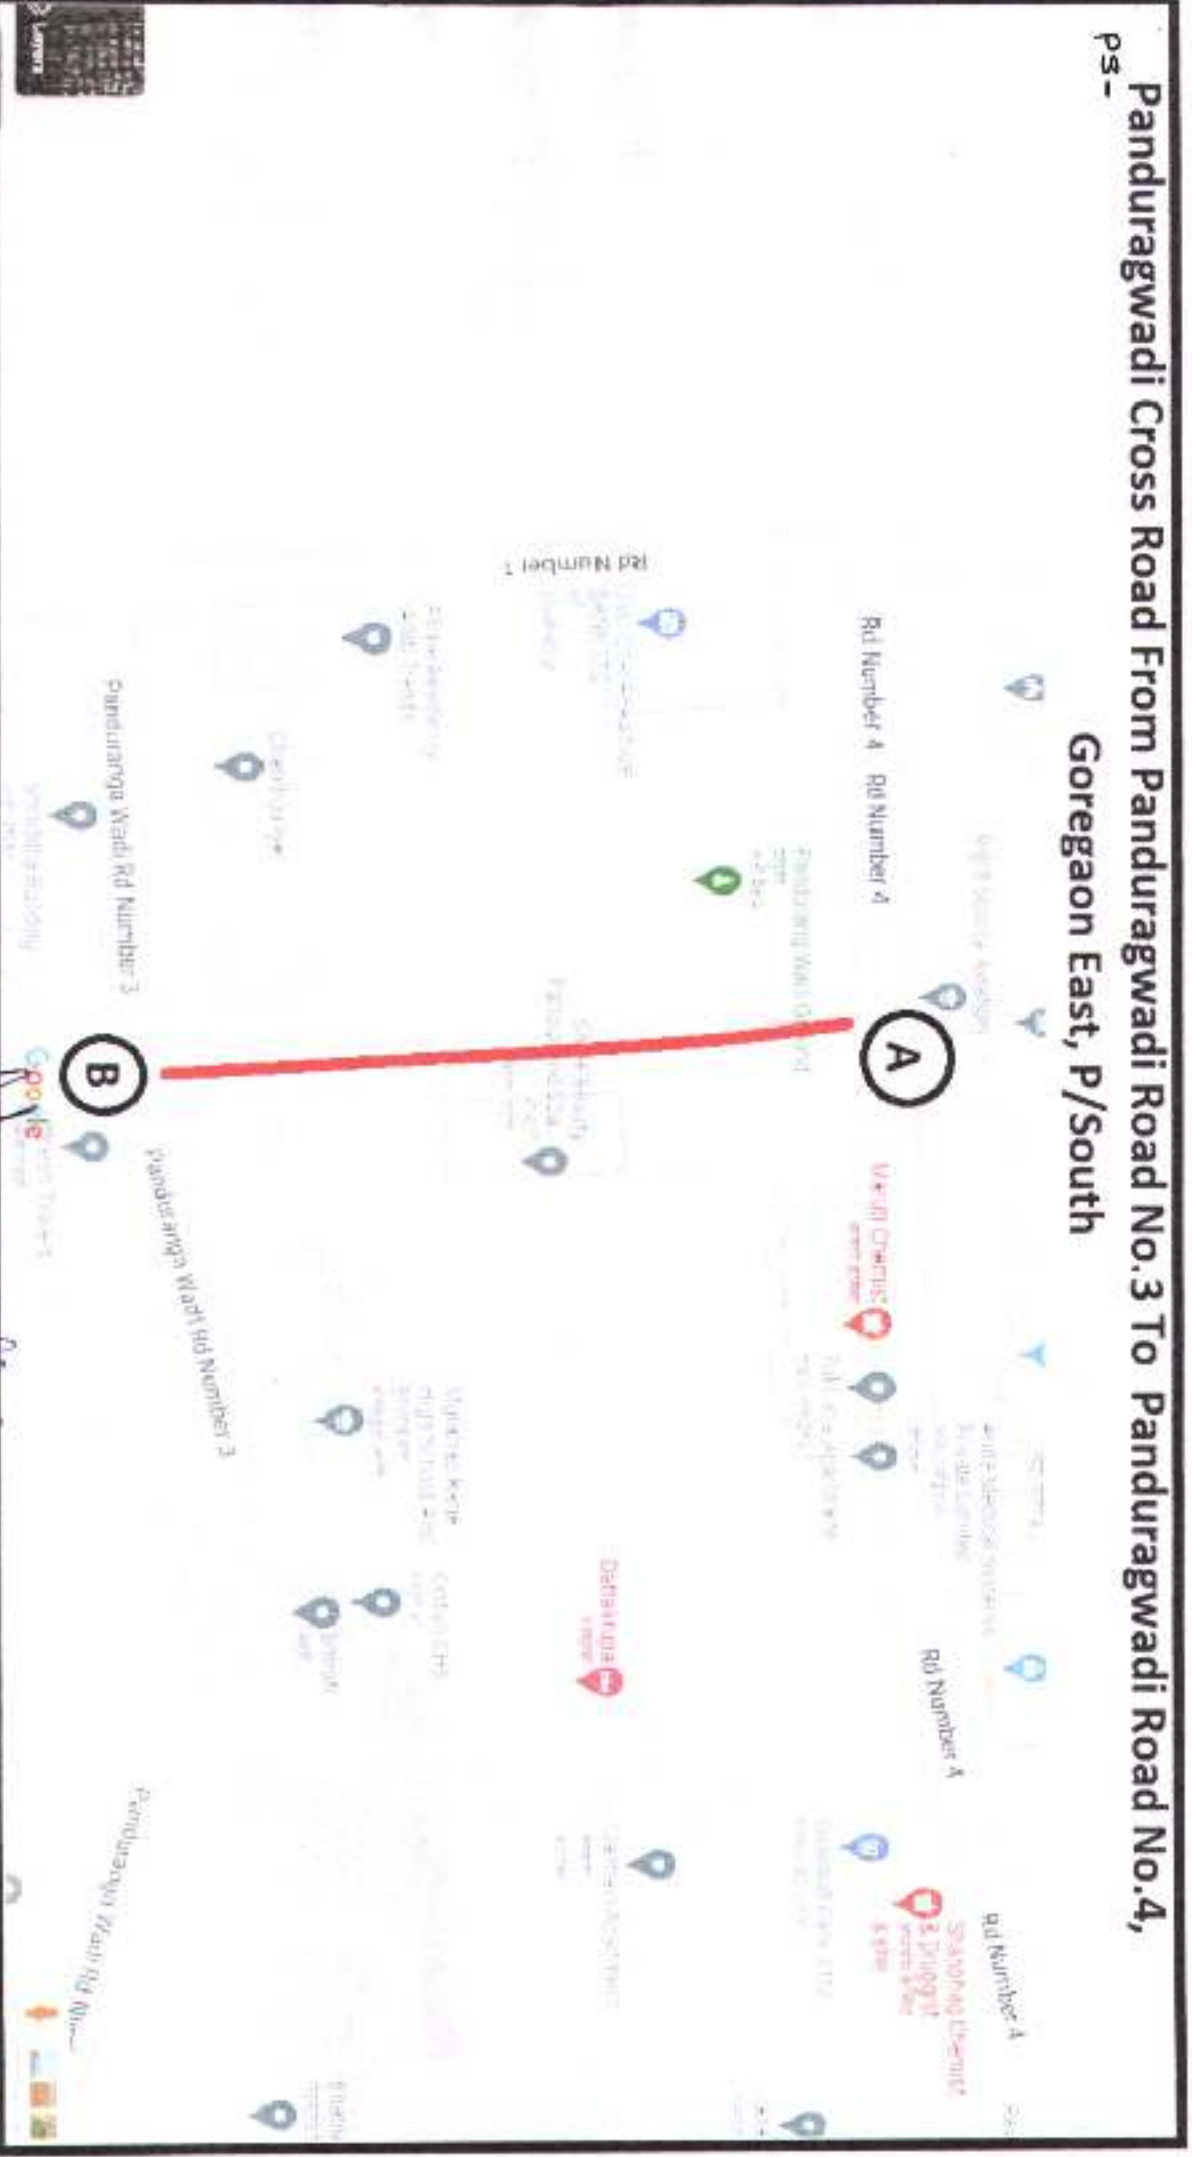

Panduragwadi Cross Road From Panduragwadi Road No.3 To Panduragwadi Road No.4, Goregaon East, P/South

[Handwritten Signature]
Sub. Eng. (Road S) W.S.