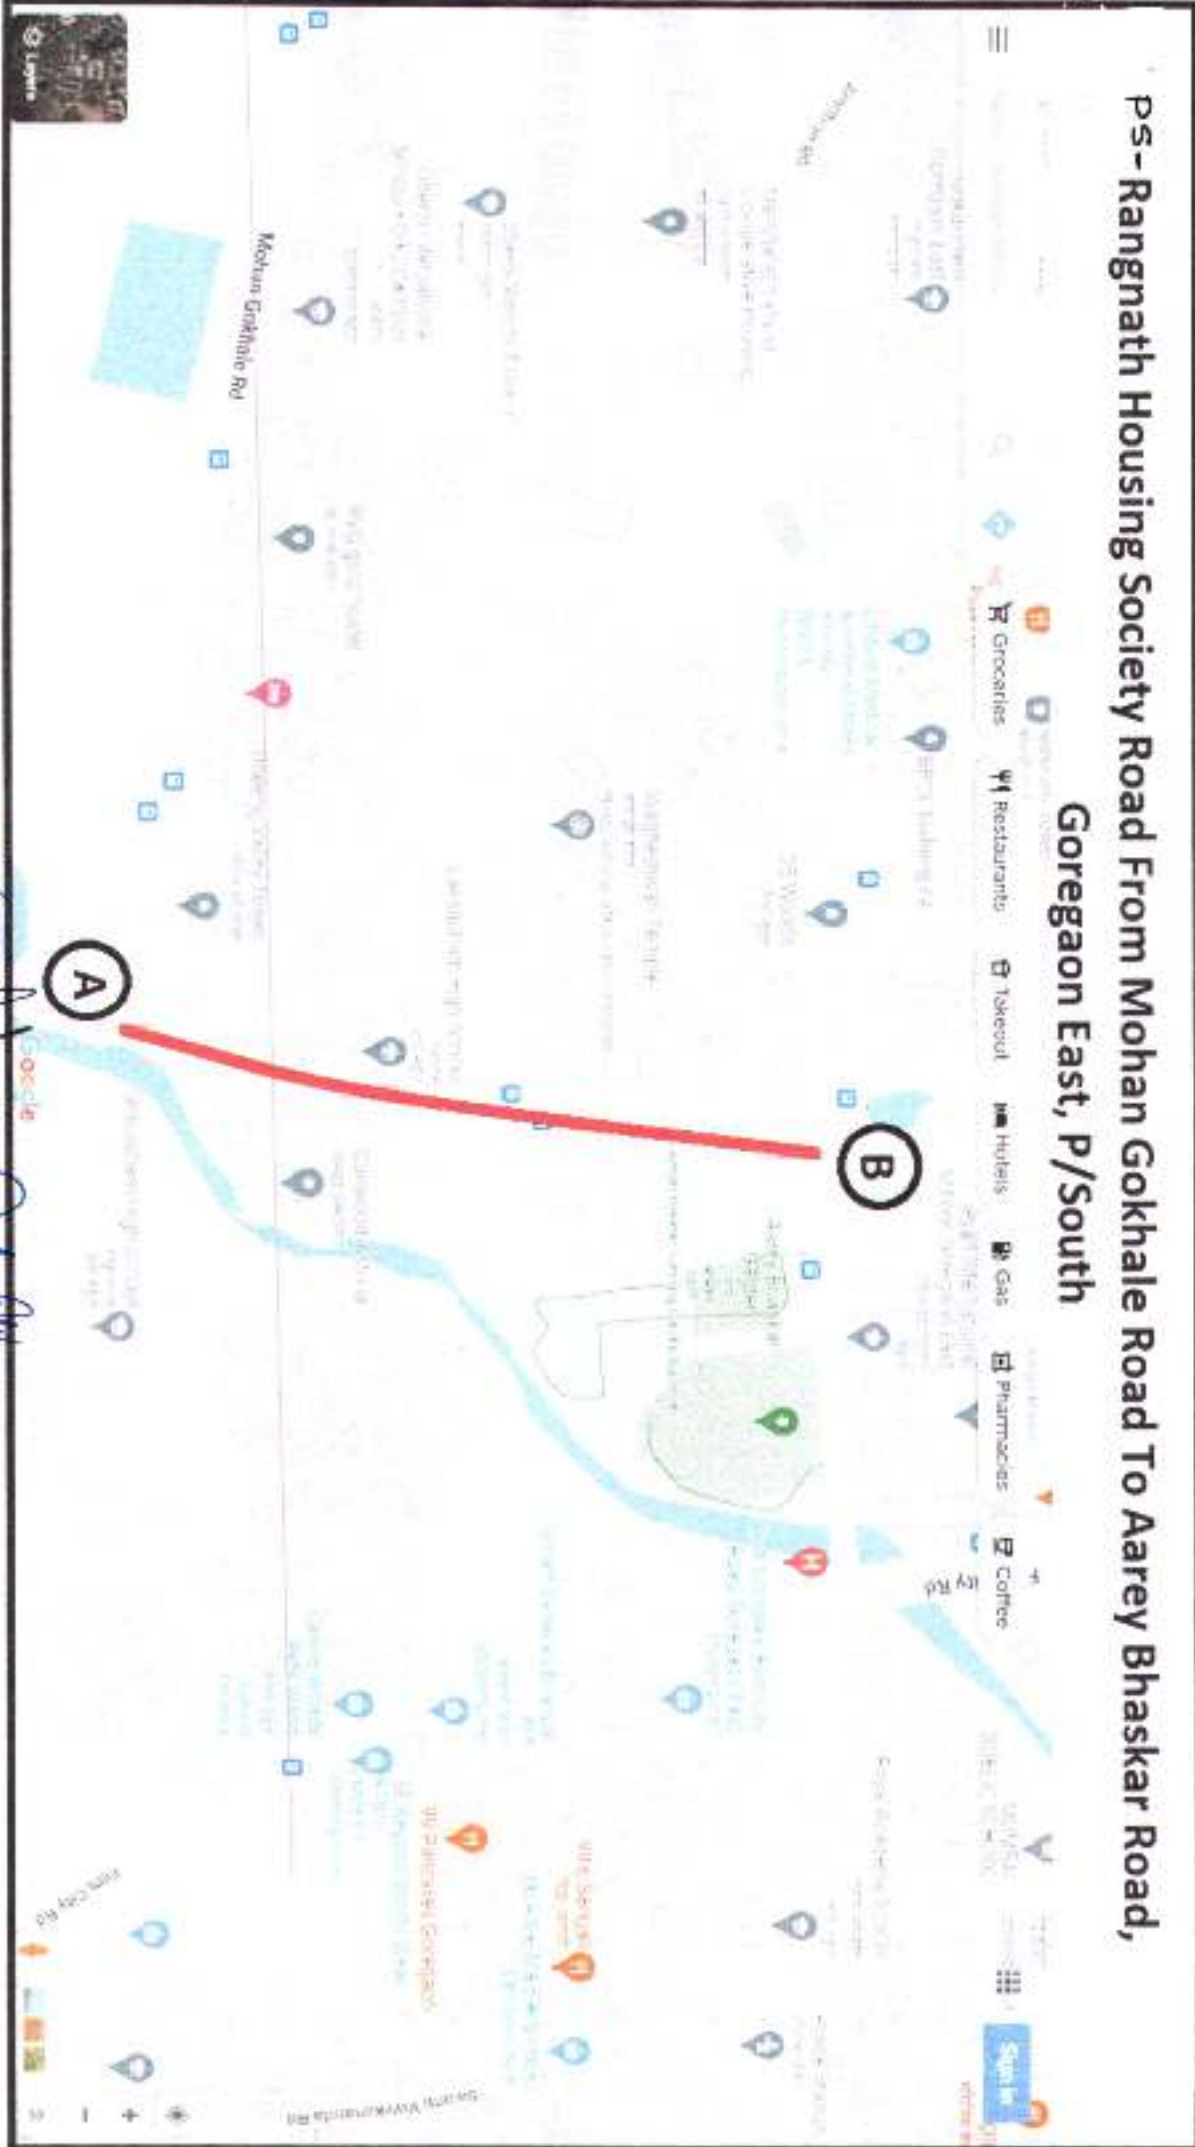

PS-Rangnath Housing Society Road From Mohan Gokhale Road To Aarey Bhaskar Road,

Goregaon East, P/South

Sub. Eng. (Road S) W.S.