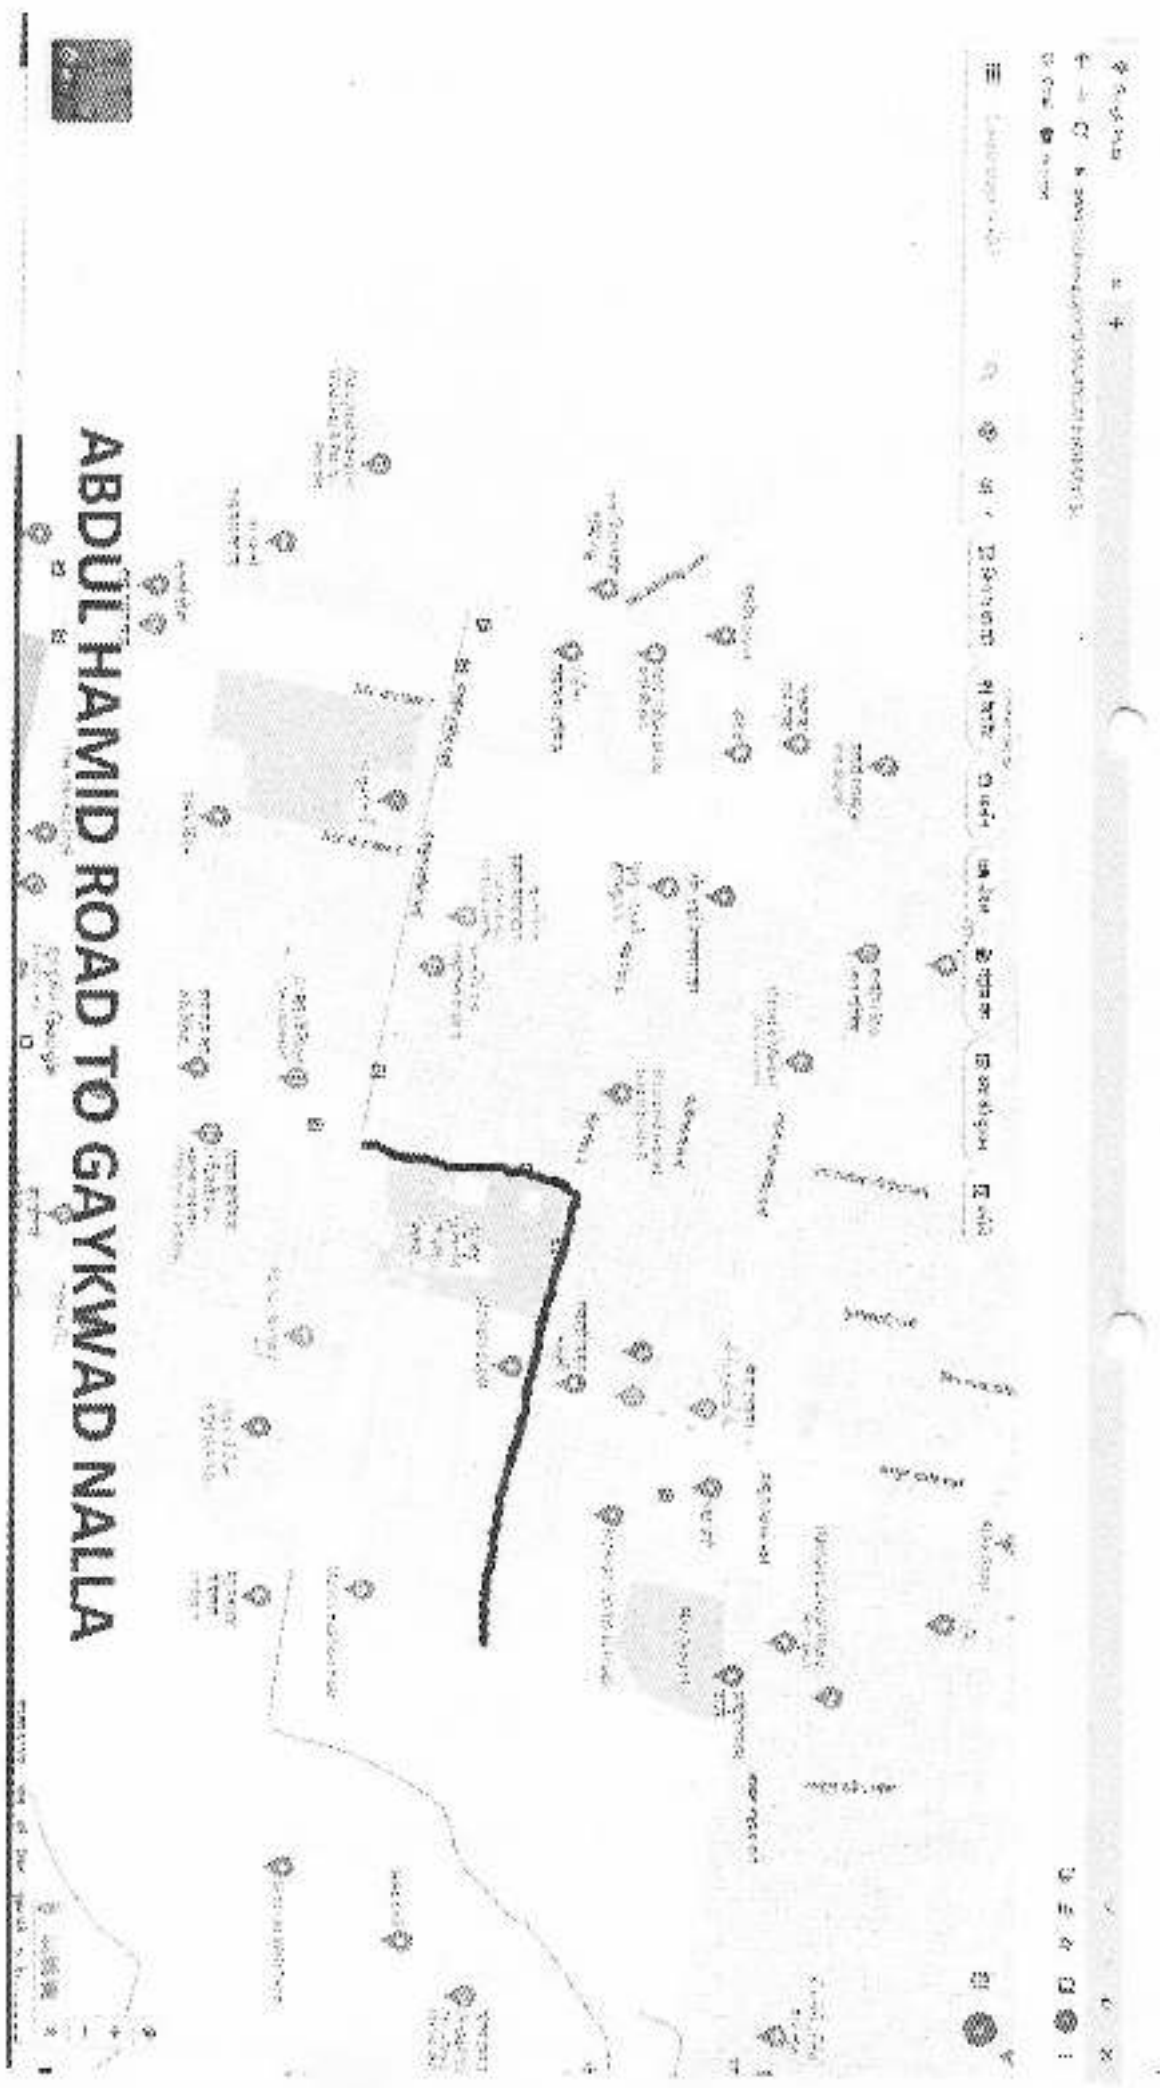

KALAVIDYALAY ROAD

SUN. ENG. (P/NO. 5) W.S.

A. E. Roads (P/N)

**1830 MTR: DP ROAD FROM LAGOON ROAD TO ABDUL
HAMID ROAD, MALAD (W)**

[Handwritten signature]
SUD. CHG. (Wudu S) W.S.

[Handwritten signature]
A. E. Roads (P/N)