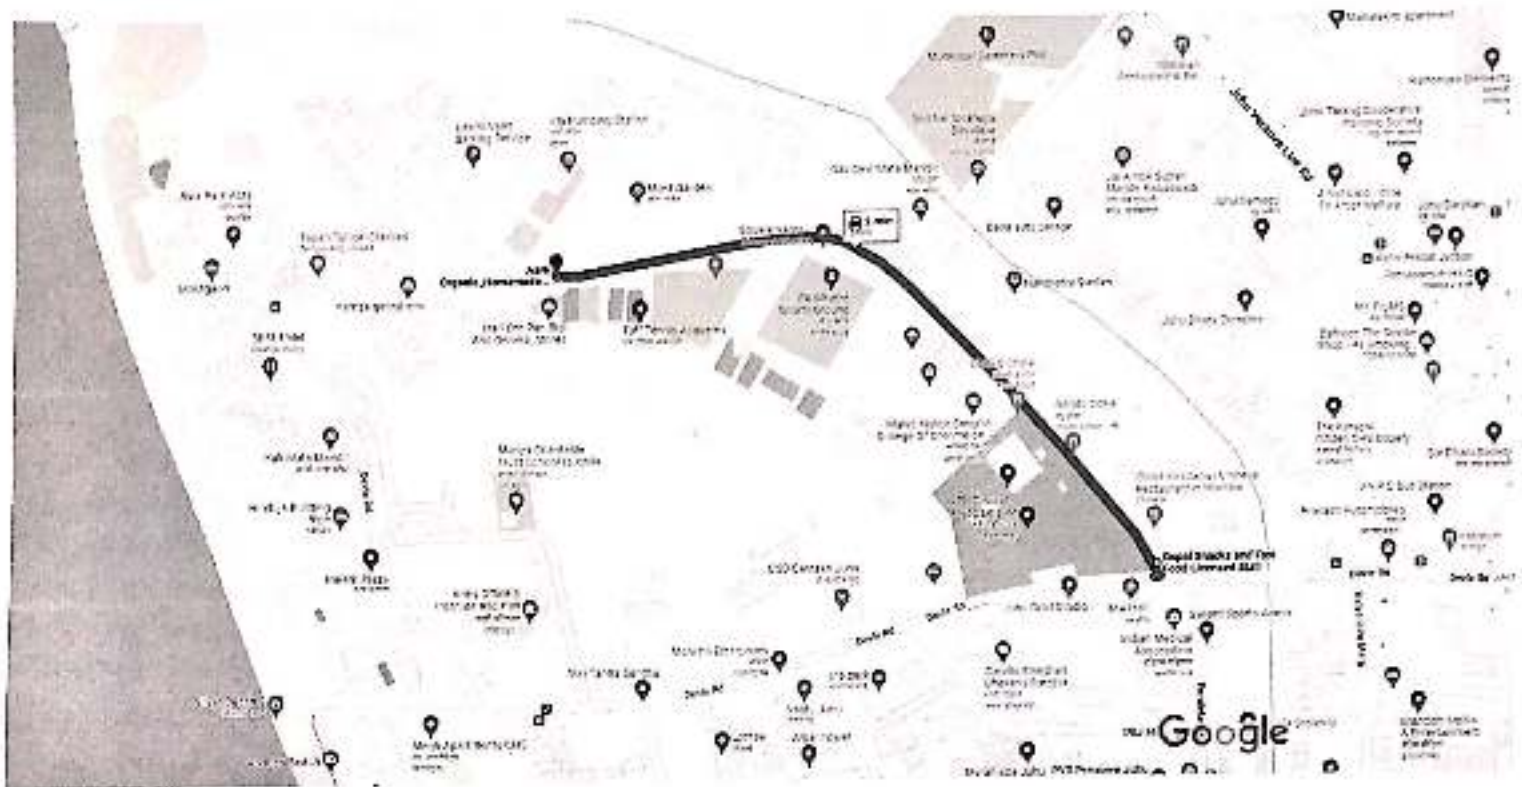

Google Maps

Gopal Snacks and Fast Food Licensed Stall, 4R8G+FXC, Drive 550 m, 2 min
Nirmala Devi Arun Kumar Ahuja Rd, JVPD Scheme, Juhu, Mumbai,
Maharashtra 400049 to Aara Organic_Homemade Products, Shop no 1, Jal
Darshan Building, Mora Gaon, Juhu, Mumbai, Maharashtra 400049

Ruturmbara College Road