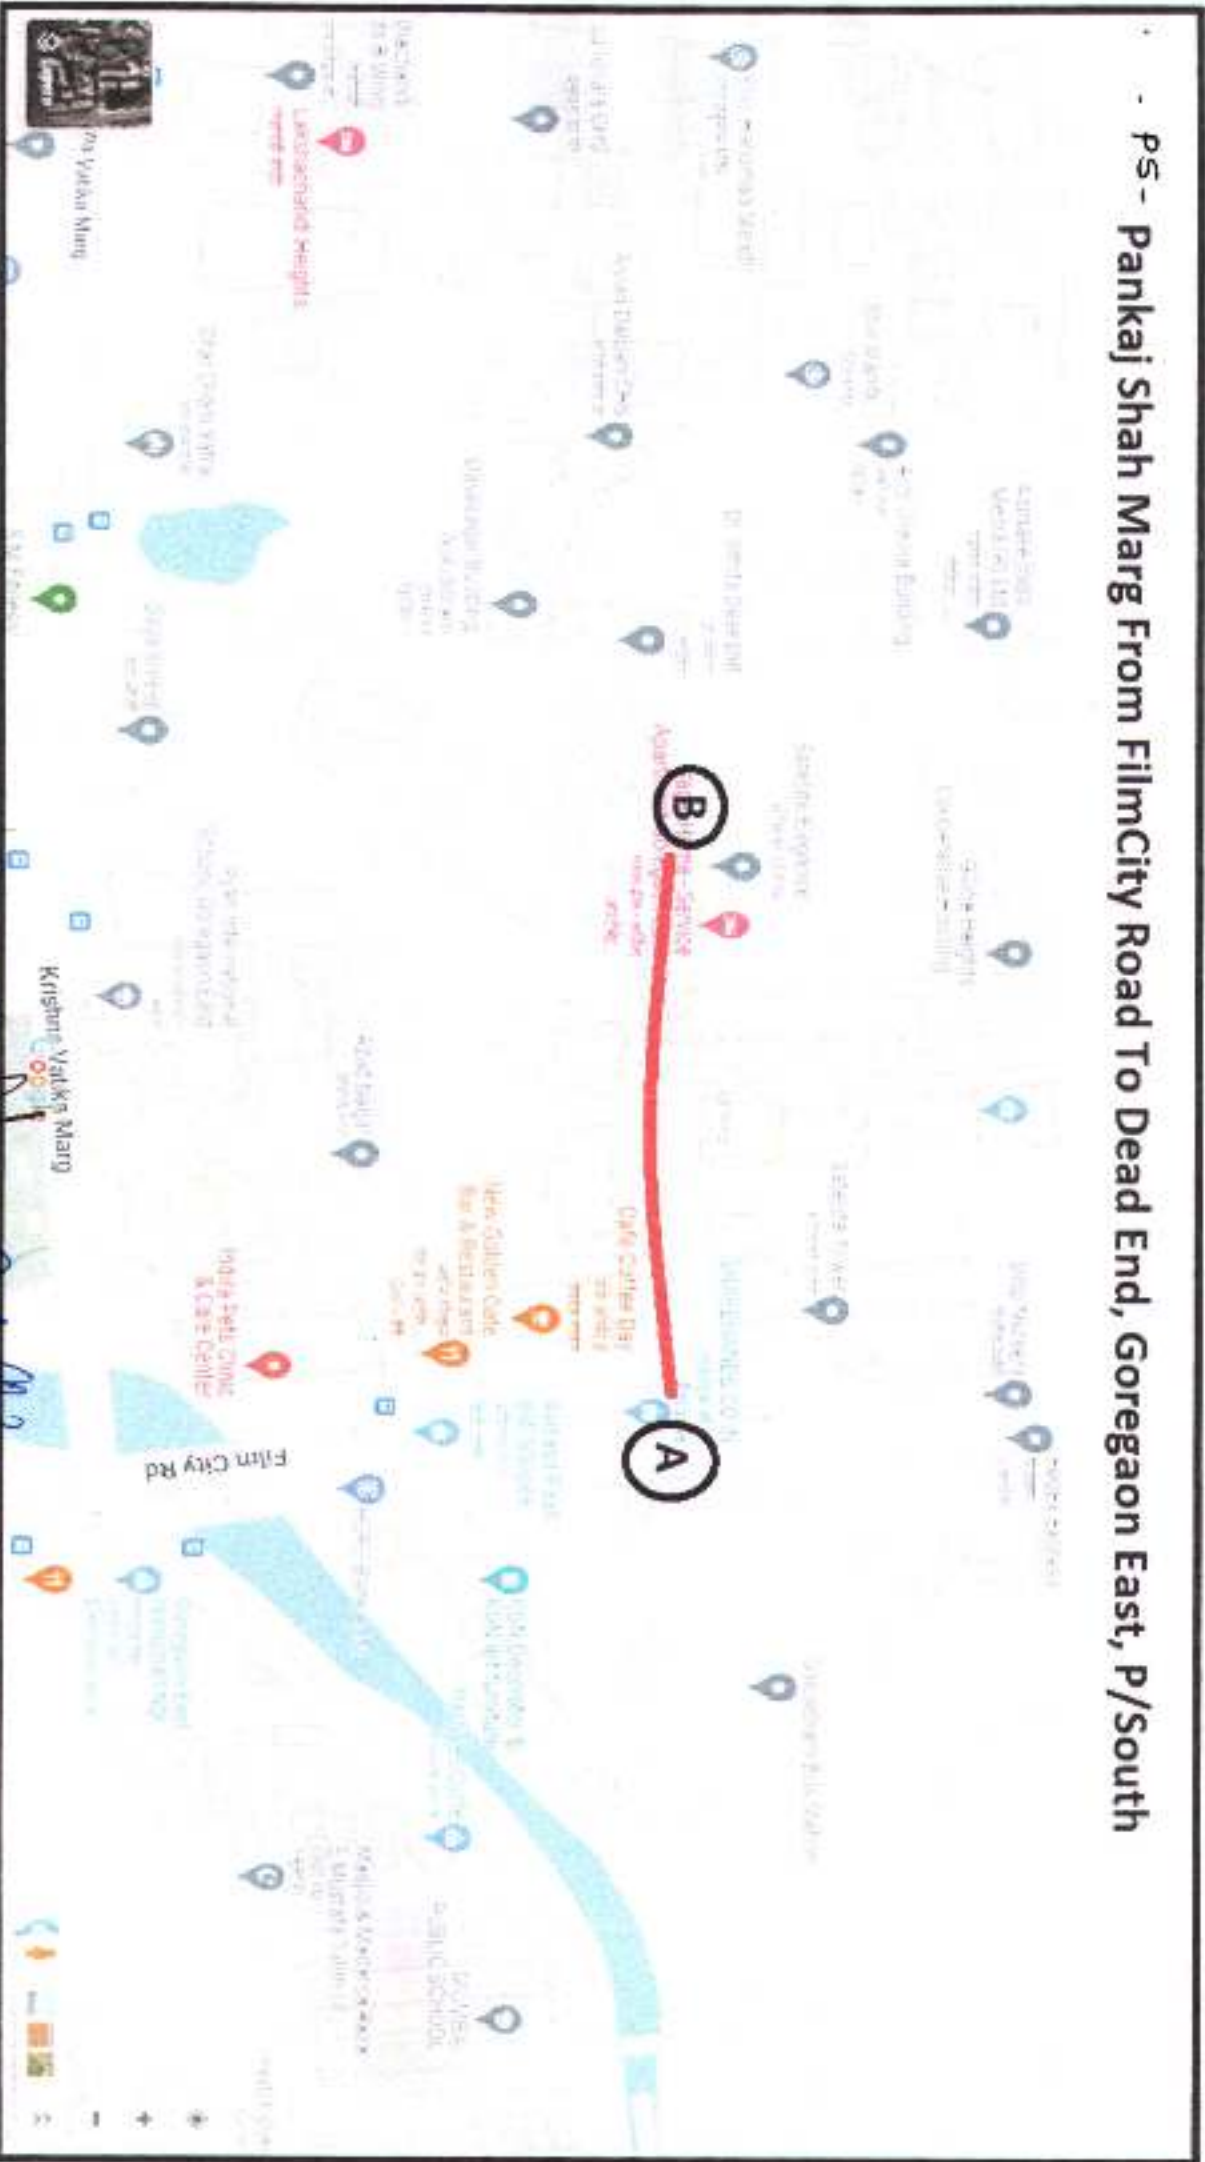

PS - Pankaj Shah Marg From FilmCity Road To Dead End, Goregaon East, P/South

[Handwritten signatures]
Sub. Eng. (Road S) W.S.