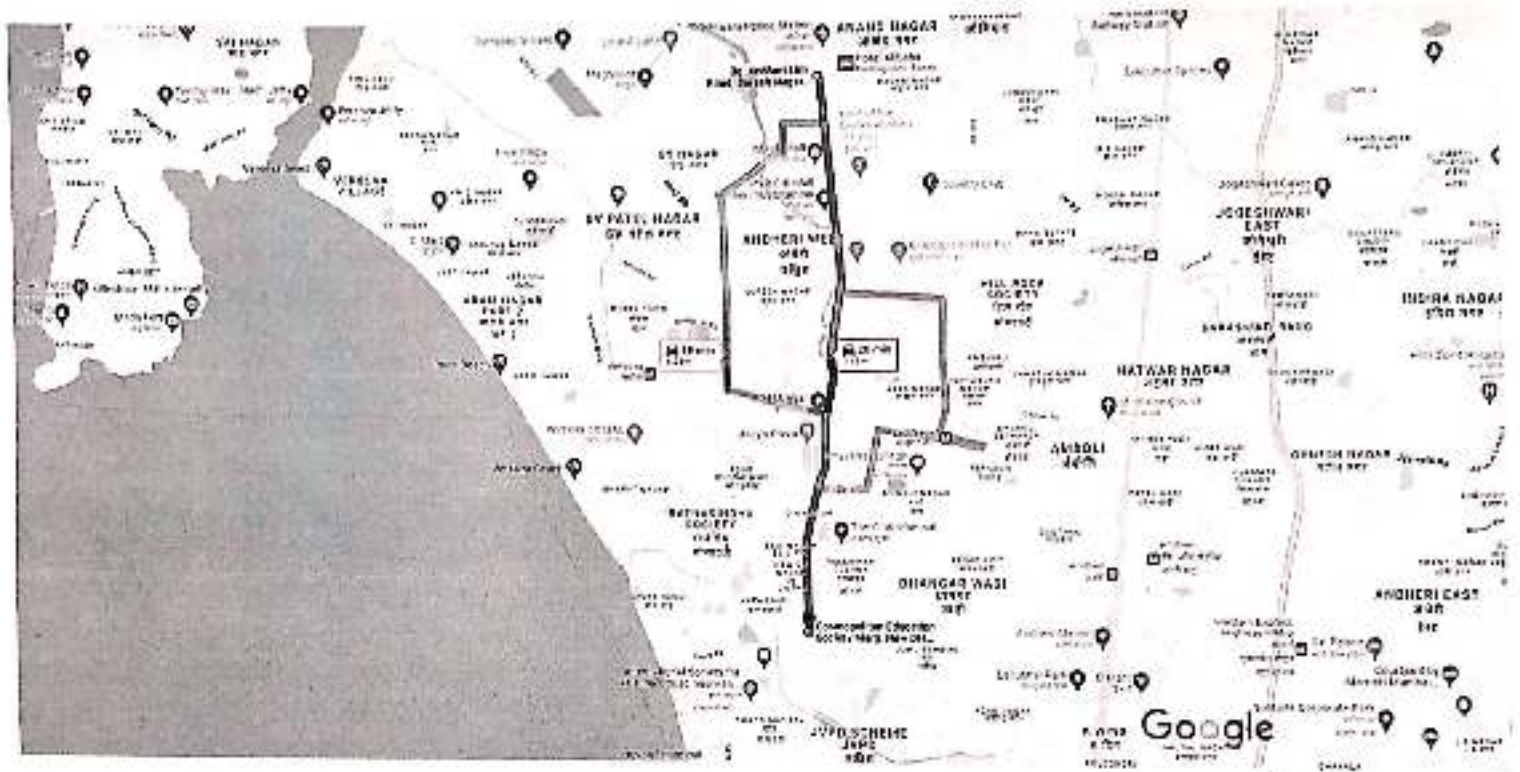

Google Maps

3g, Andheri Link Rd, Suresh Nagar, Andheri West, Drive 3.3 km, 20 min
Andheri, Maharashtra 400047 to Cosmopolitan Education Society Marg, New
D. N. Nagar, Kapaswadi, Andheri West, Mumbai, Maharashtra 400058

New Link Road From Adarsh Nagar Jn to JVPD Circle