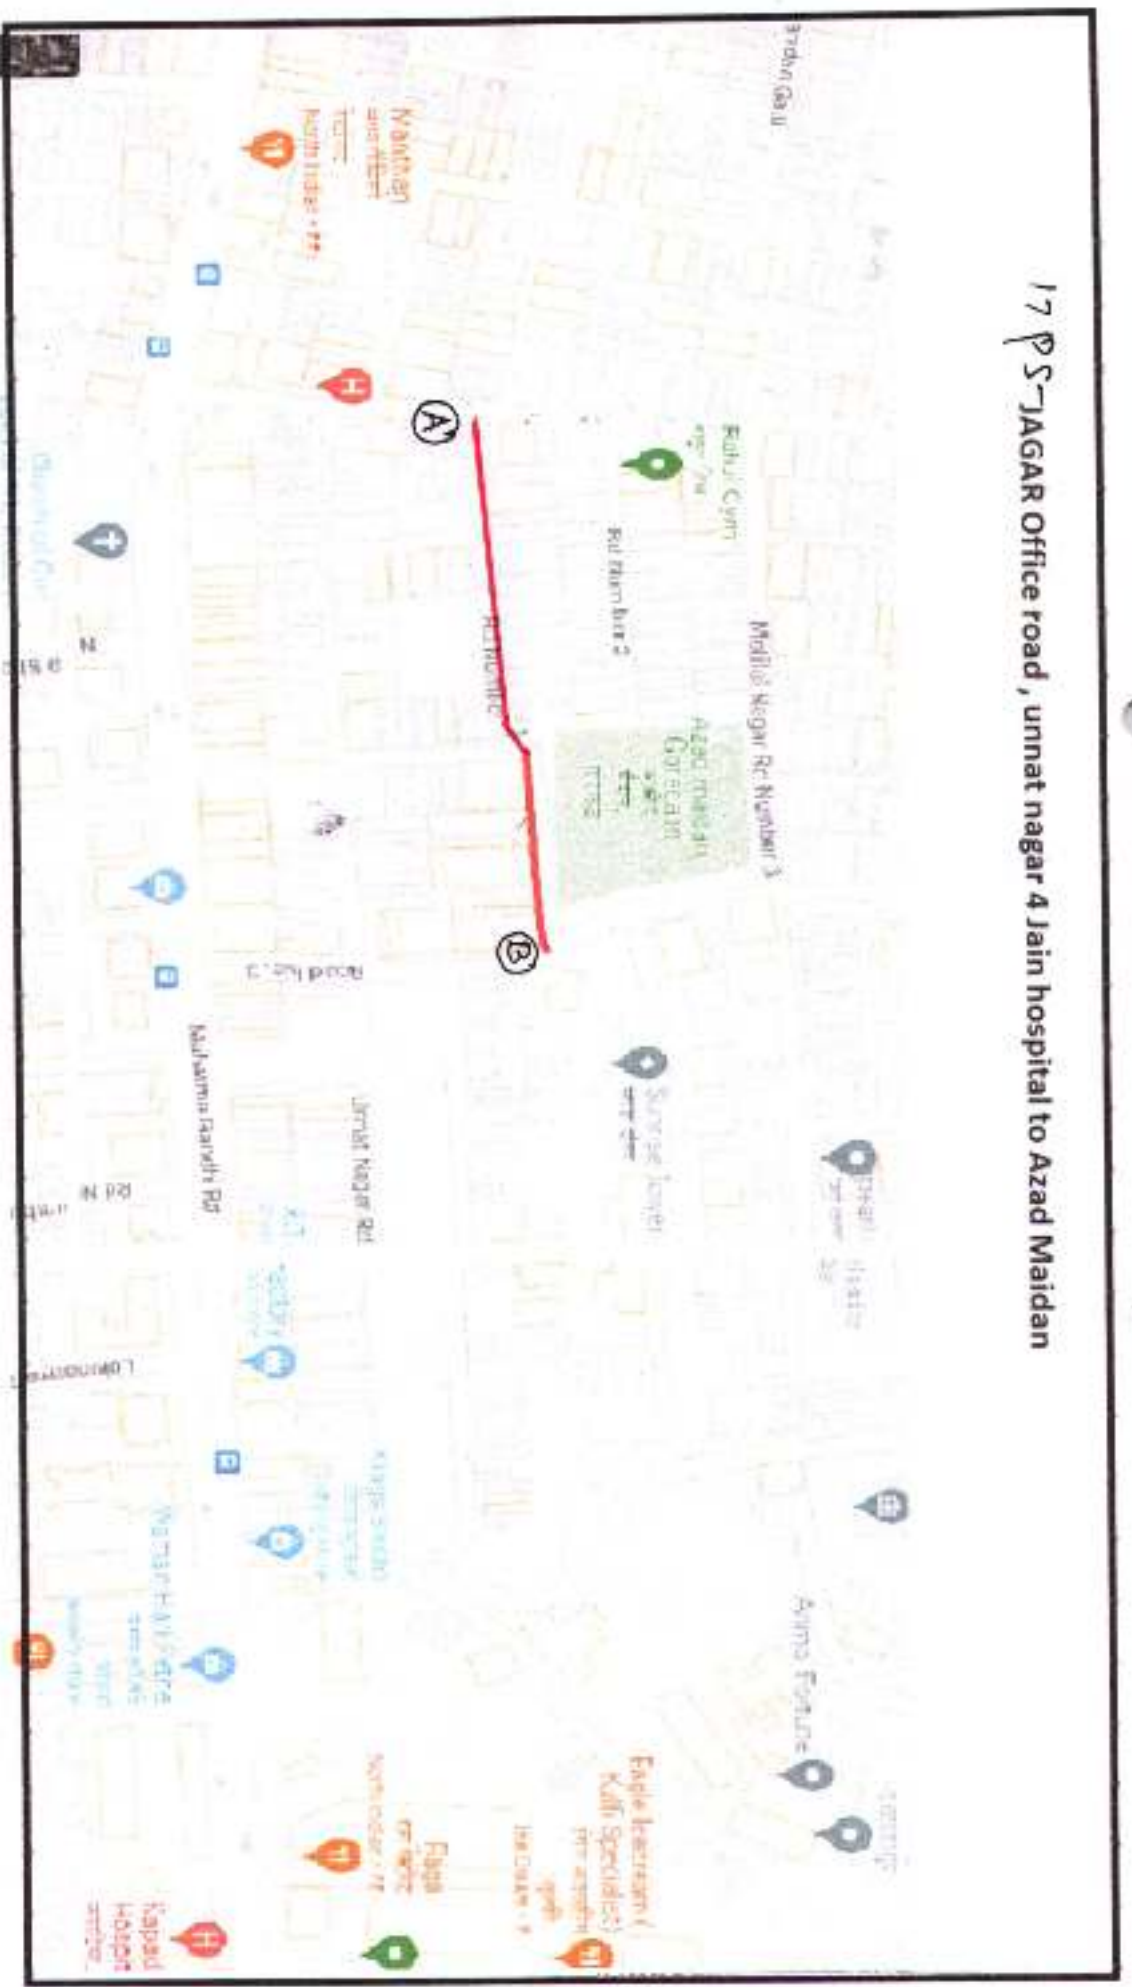

Sub. Eng. (Road S) W.S.

Sub. Eng. (Road S) W.S.

.P5 - Asmi Dream back side road, Goregaon (W)

 Sub. Eng. (Road S) W.S.

17 P S - JAGAR Office road , unnat nagar 4 Jain hospital to Azad Maidan

• Ps-Road from Link road to Kishorilal Ramuka D-mart.