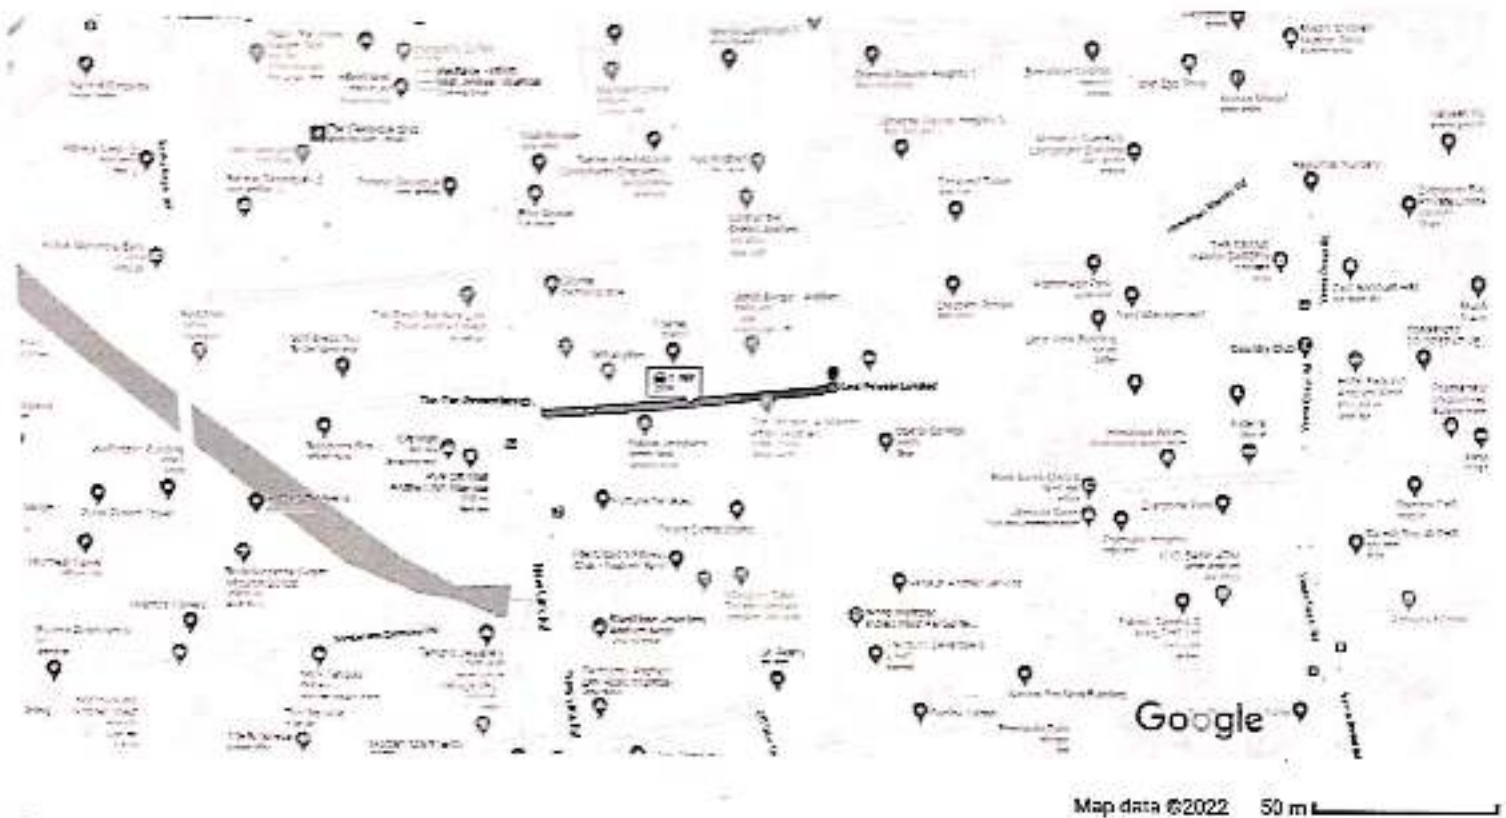

Google Maps

Tun Tun Promotions, 227, Adarsh Nagar, Lokhandwala Complex, New Link Road, Andheri West, Mumbai - 400058 to Lexi Private Limited, Andheri West B-33, Lexi Centre, 6th Floor, New Link Rd, Andheri West, Mumbai, Maharashtra 400053

Drive 220 m, 1 min

New Link Road to Hotel Ortel West (CTS no. 650/3, Road G-C-H)