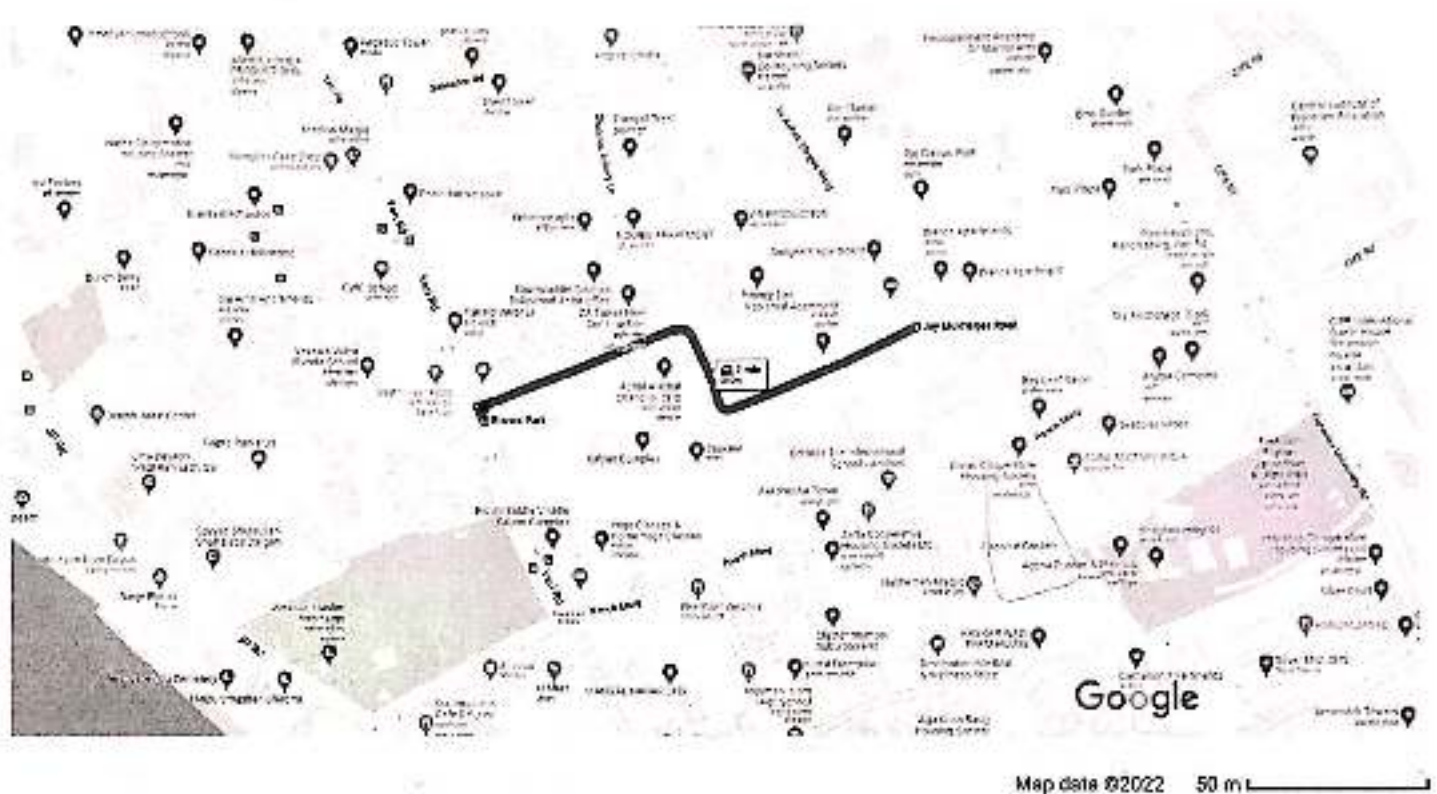

Google Maps

Joy Mukherjee Rd, Amit Nagar, Versova, Andheri West, Drive 400 m, 2 min
Mumbai, Maharashtra 400061 to Bianca Park, 4RQ6+73J, Yari Rd, Achal
Avichal Chanchal, Inlaks Nagar, Versova, Andheri West, Mumbai, Maharashtra
400061

Joy Mukharji Road