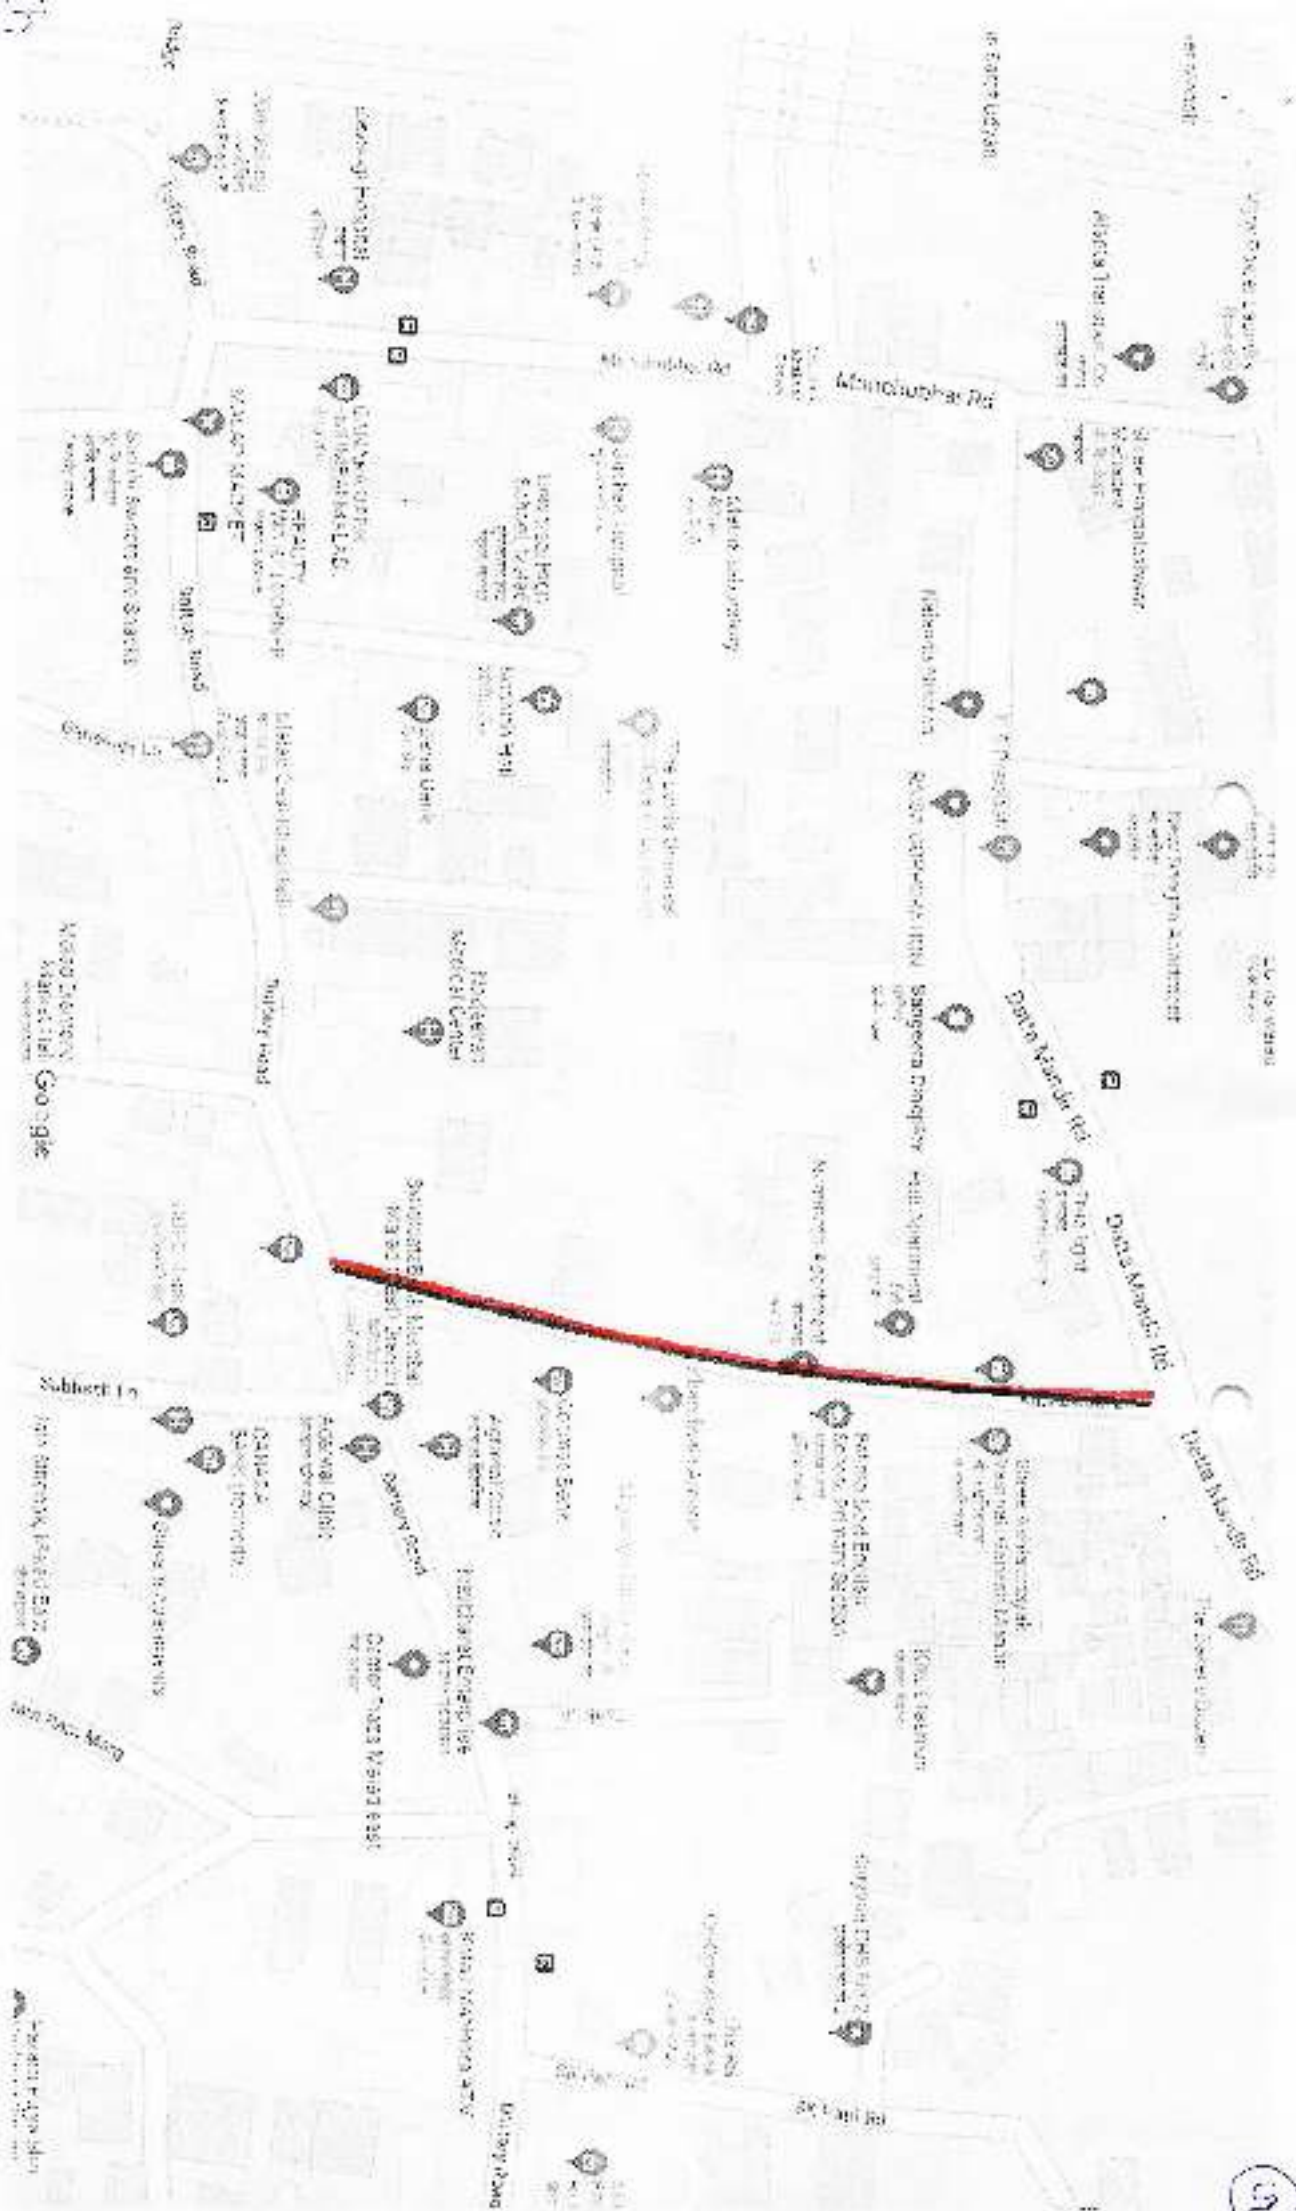

Handwala Lane, Malad (East)

Length - 250 mtr

width - 13.4 mtr

SUB. ENG. WORKS OF M.S.

A. E. Roads (P.I.N)