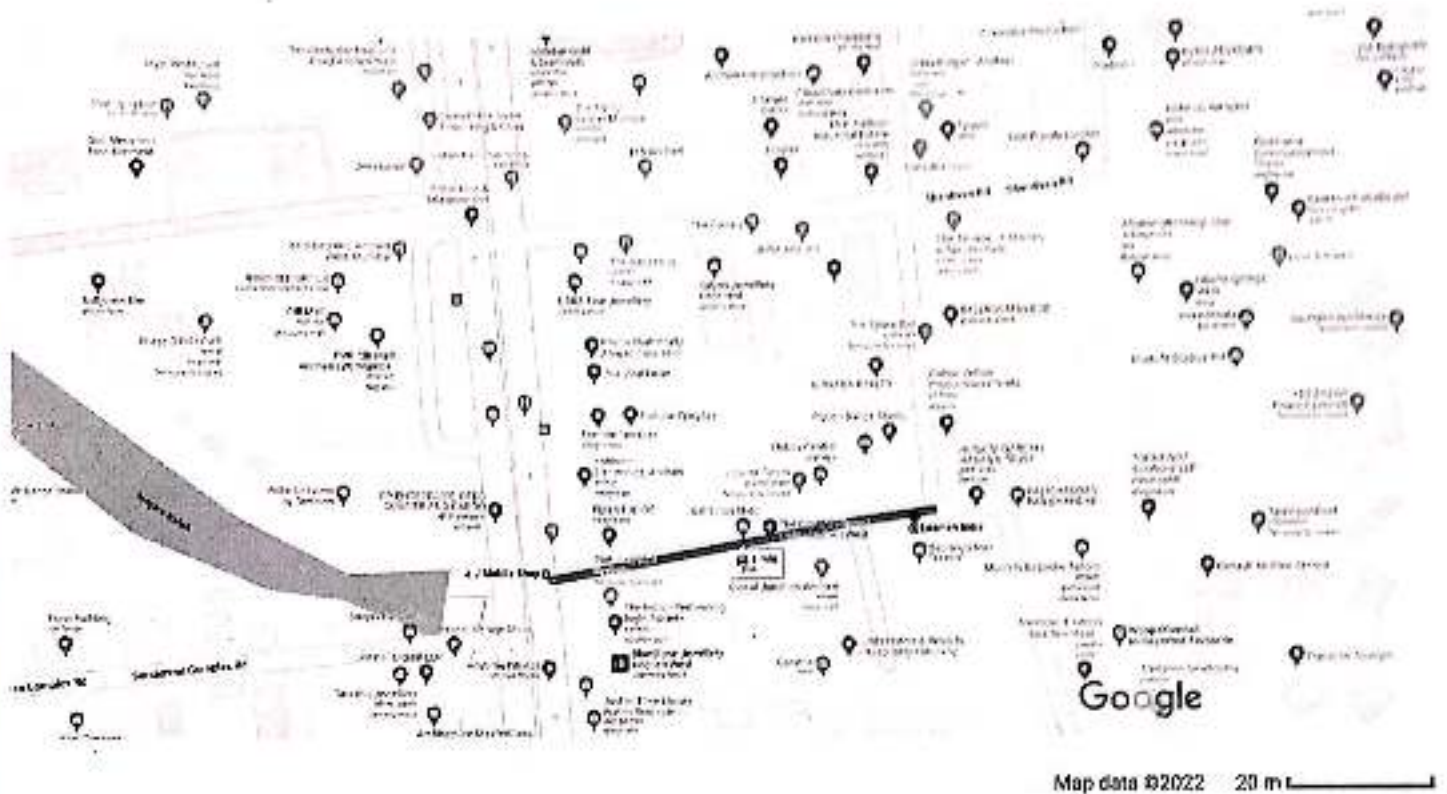

Google Maps

J.J Mobile Shop, Fortune Terraces, New Link Rd, opposite Drive 150 m, 1 min City Mall, Veera Desai Industrial Estate, Andheri West, Mumbai, Maharashtra 400047 to Leeman India, 401, ABHISHEK, next to MONGINIS CAKE FACTORY, Andheri West, Mumbai, Maharashtra 400053

monginis factory to New Link Road (CTS no. 650/3 Road F-D)