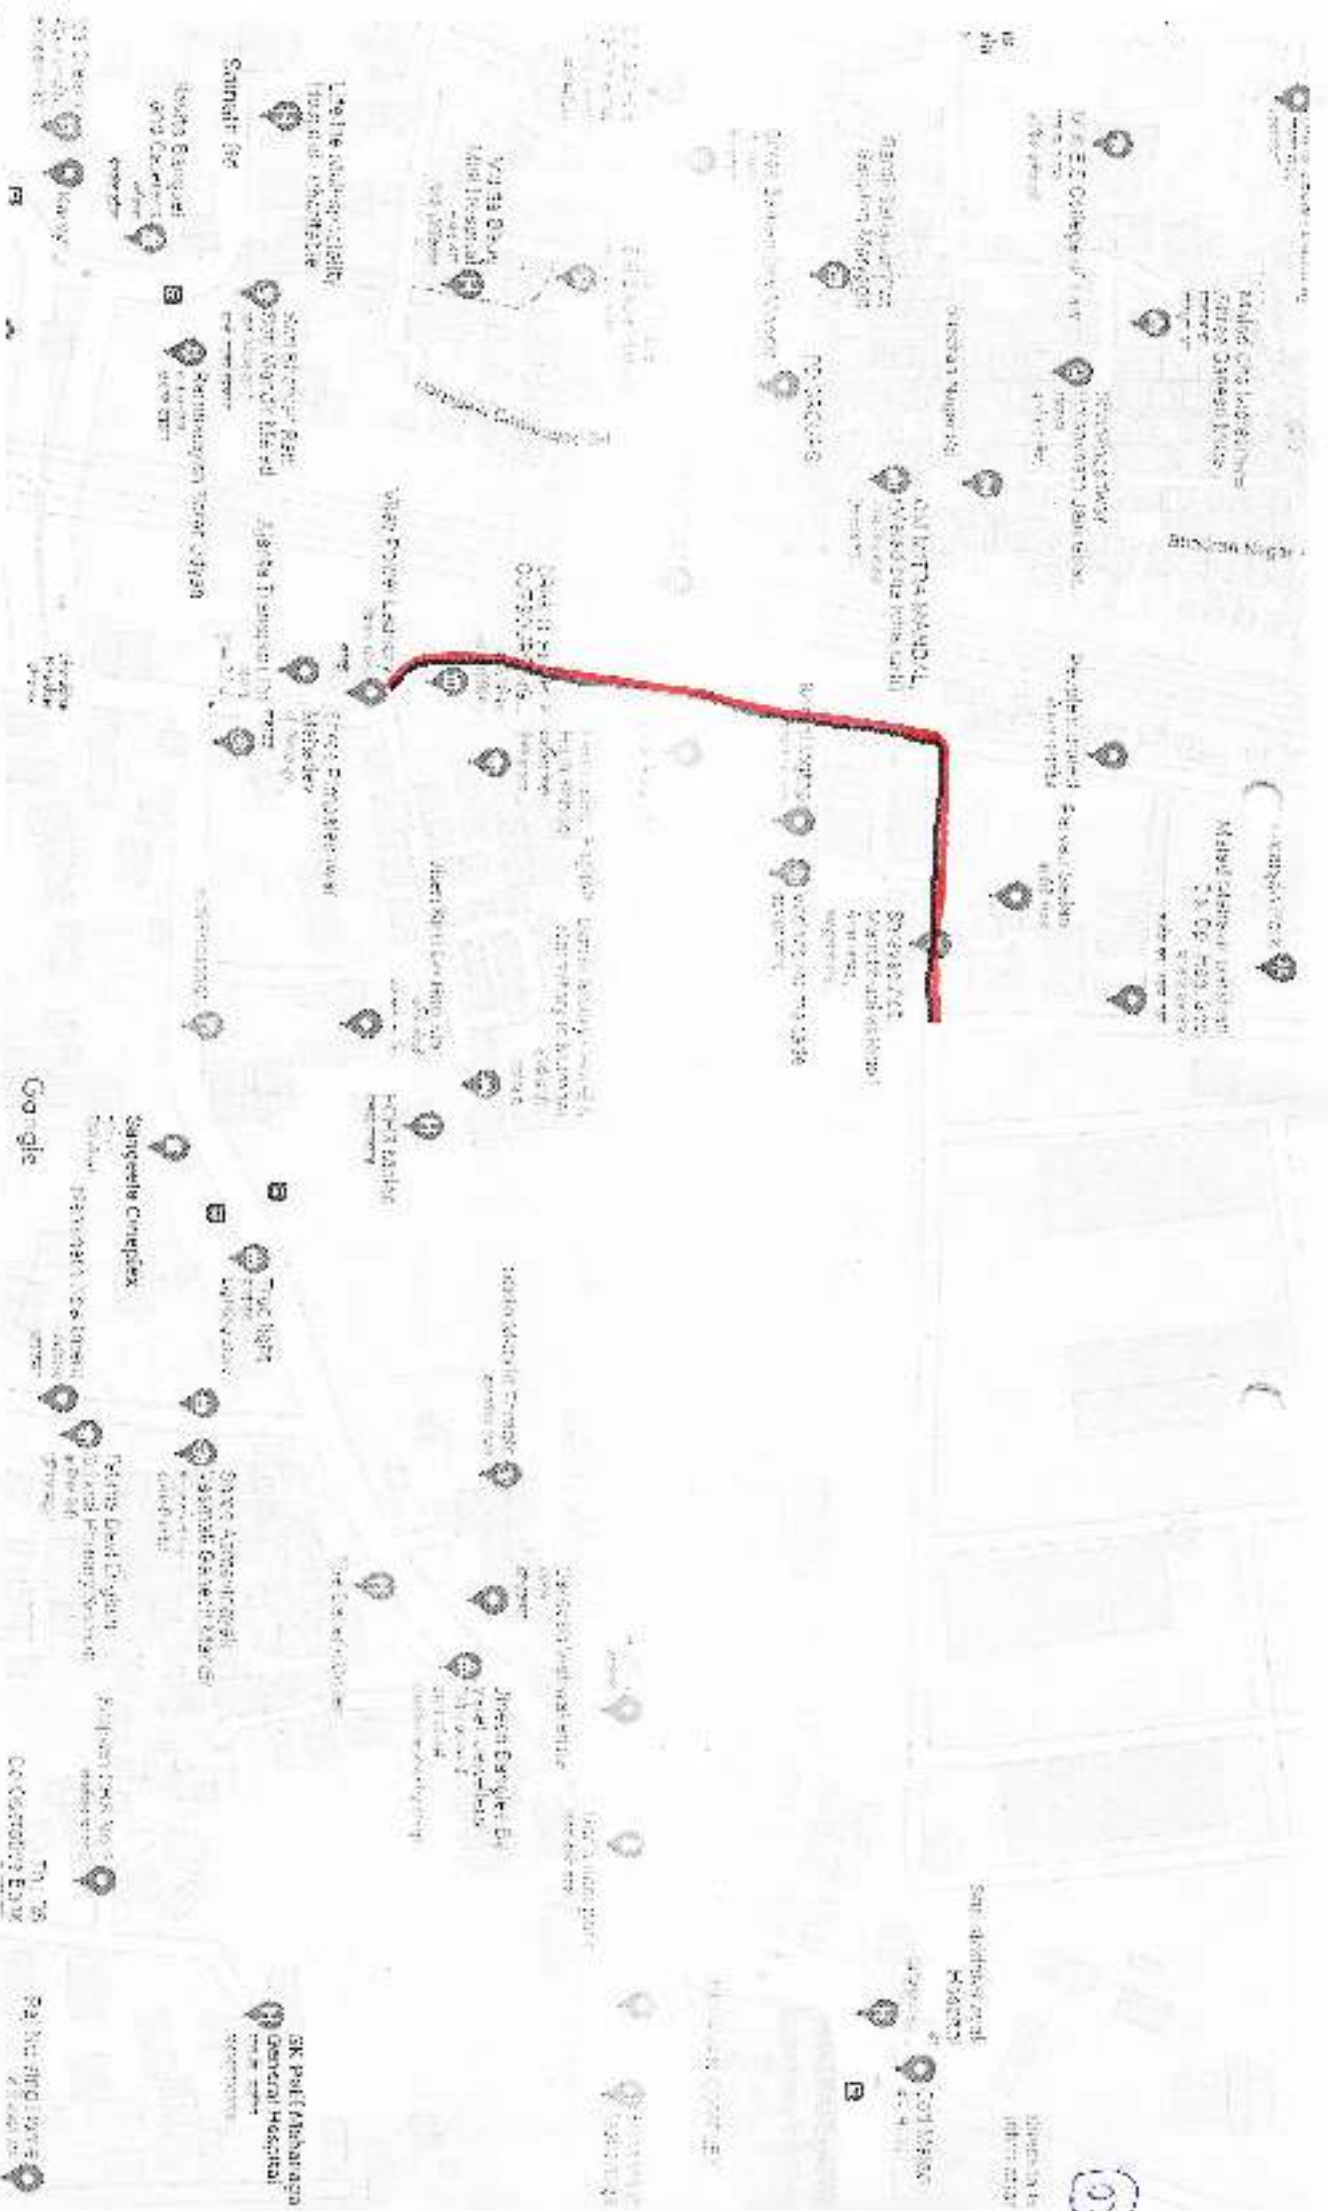

Width of Chhu bhai Road, Malad (East)

Length = 400mtr

Width = 13.46mtr

Sub. Eng. (width of W.S.)

A. E. Roads (P.N.)