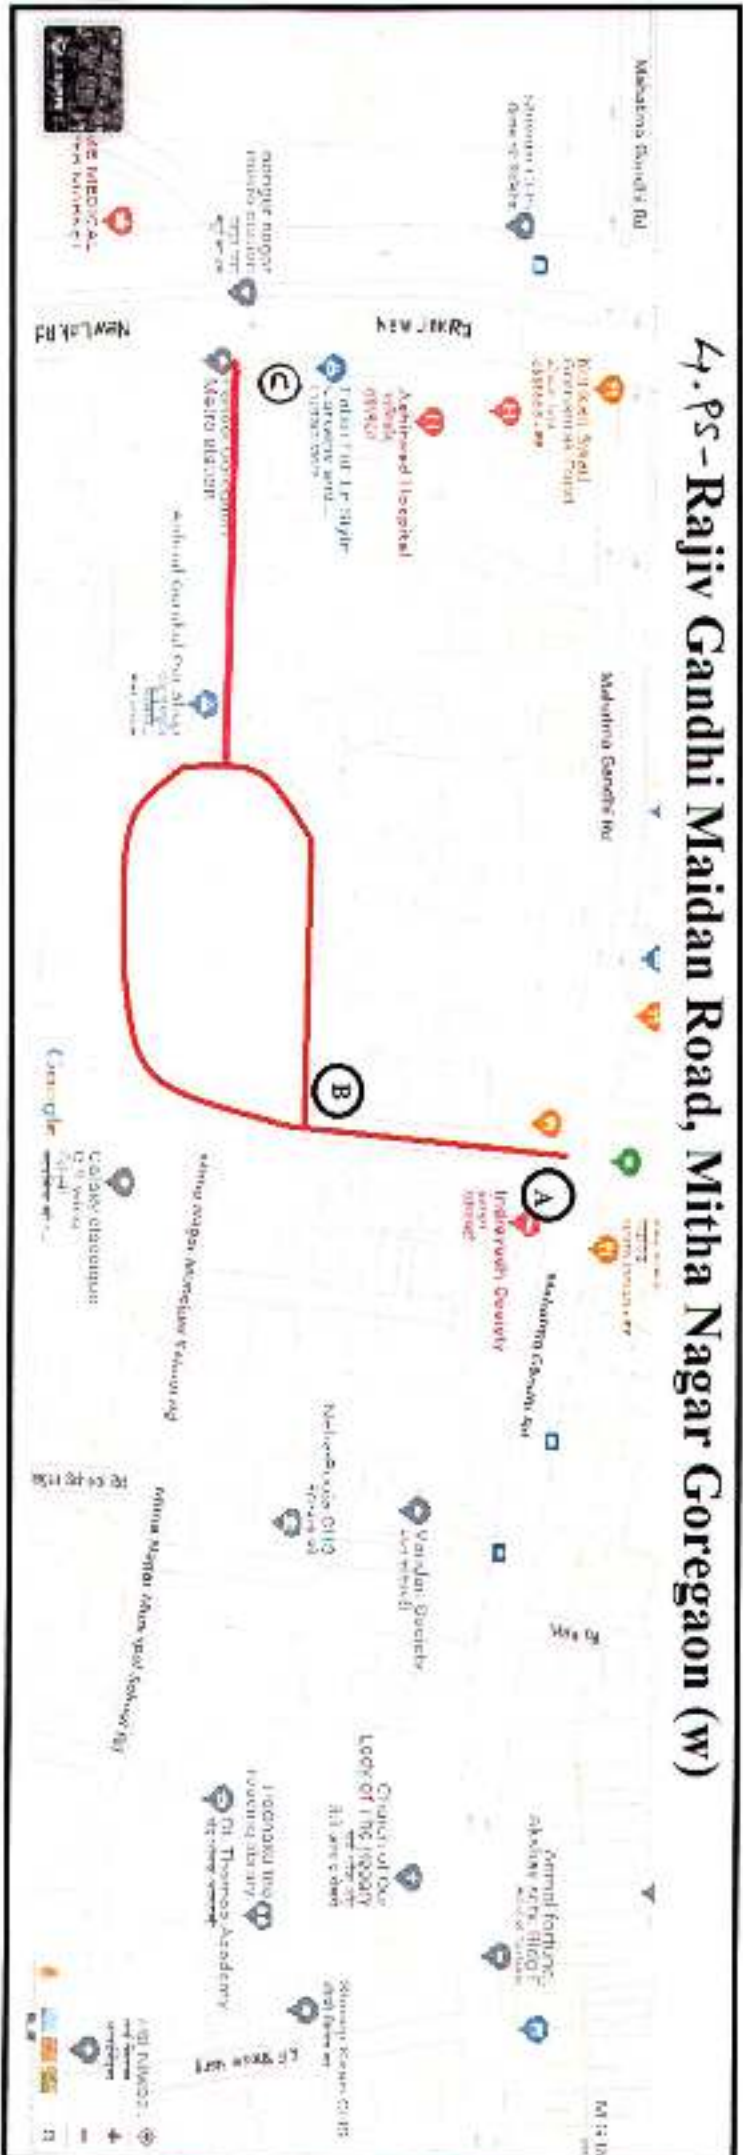

4. Ps - Rajiv Gandhi Maidan Road, Mitha Nagar Goregaon (w)