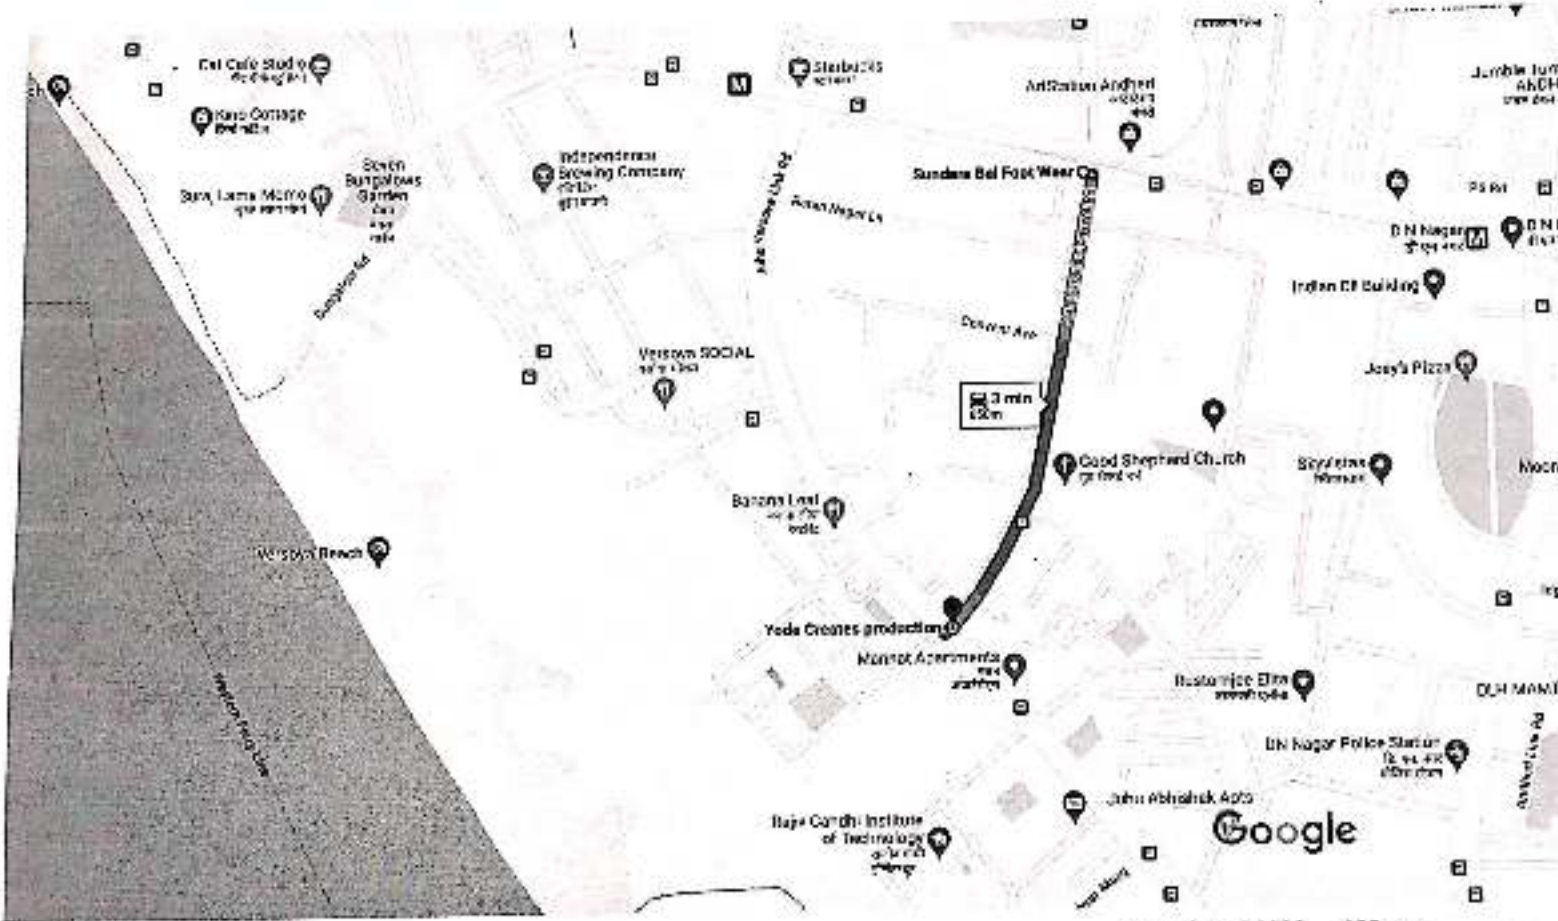

Google Maps

Sundara Bai Foot Wear, 4RHG+M6P, Saint Louis Drive 650 m, 3 min
Convent Rd, Gharkul Society, Ratan Nagar, Four Bungalows, Andheri West, Mumbai, Maharashtra 400058 to Yoda Creates production, Juhu Versova Link Rd, Gharkul Society, Four Bungalows, Andheri West, Mumbai, Maharashtra 400061

St. Louis road