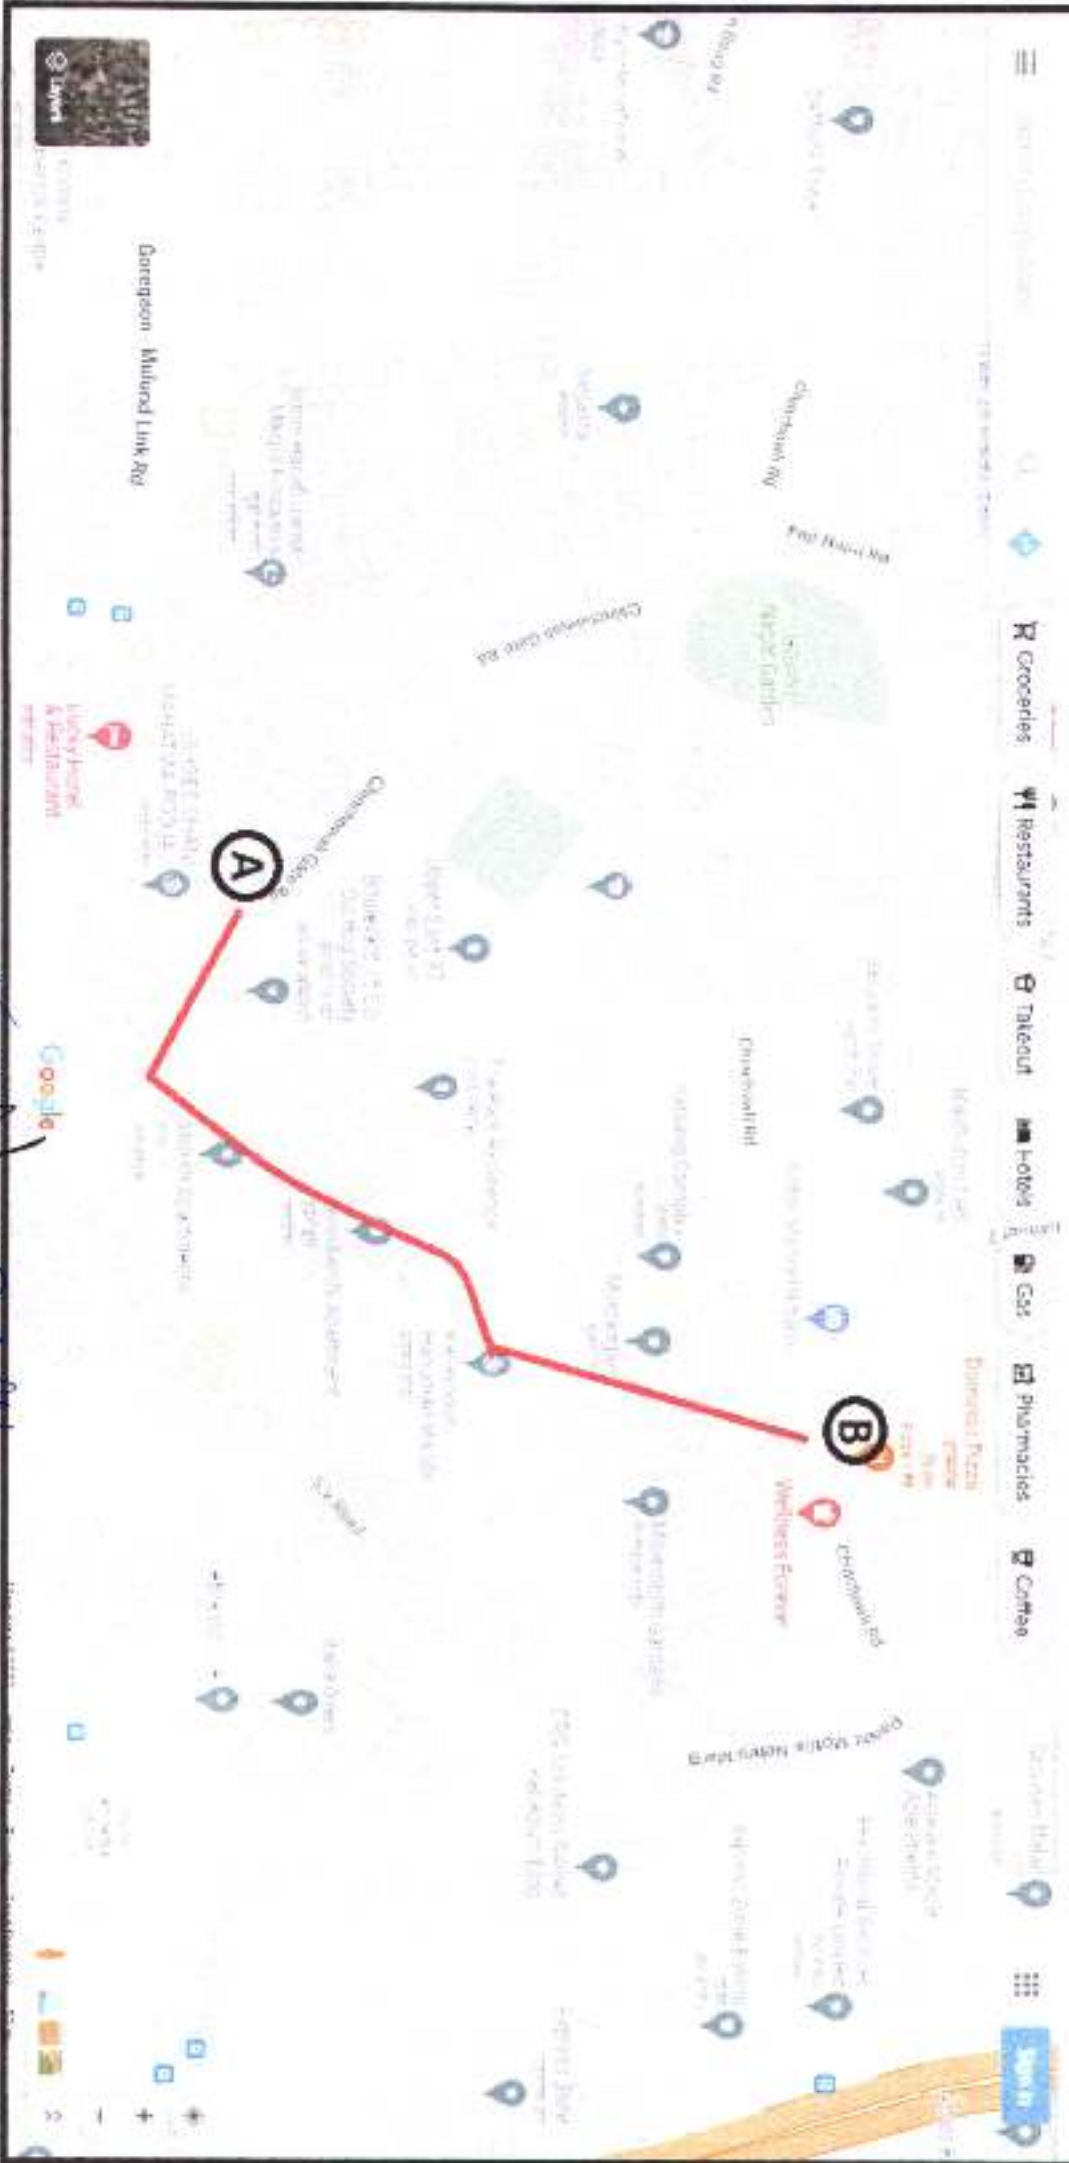

P.S -

Chiranjilal Murarka Road From Shani Mandir To Upper Govind Nagar, Goregaon East, P/South

[Handwritten signatures]
Sub. Eng. (Road S) W.S.