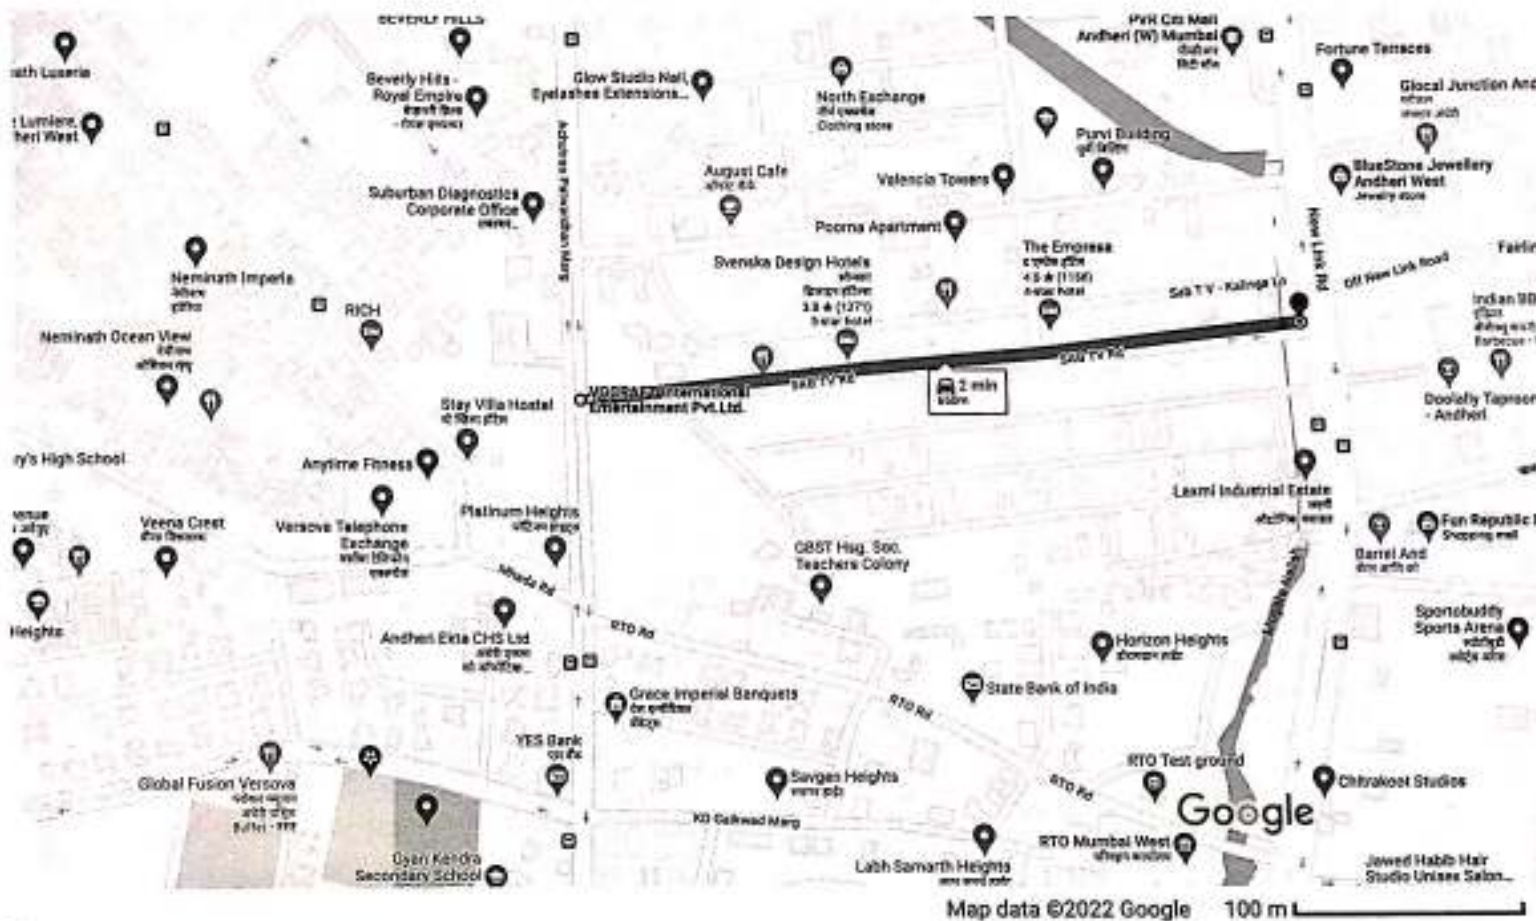

Google Maps

VGCRAFT International Entertainment Pvt.Ltd., Drive 650 m, 2 min
4RPG+C75, Lokhandwala Complex Rd, Shastri Nagar, Andheri West,
Mumbai, Maharashtra 400053 to Andheri West, Mumbai, Maharashtra
400053

Pramod Navalkar road(Sab TV road)