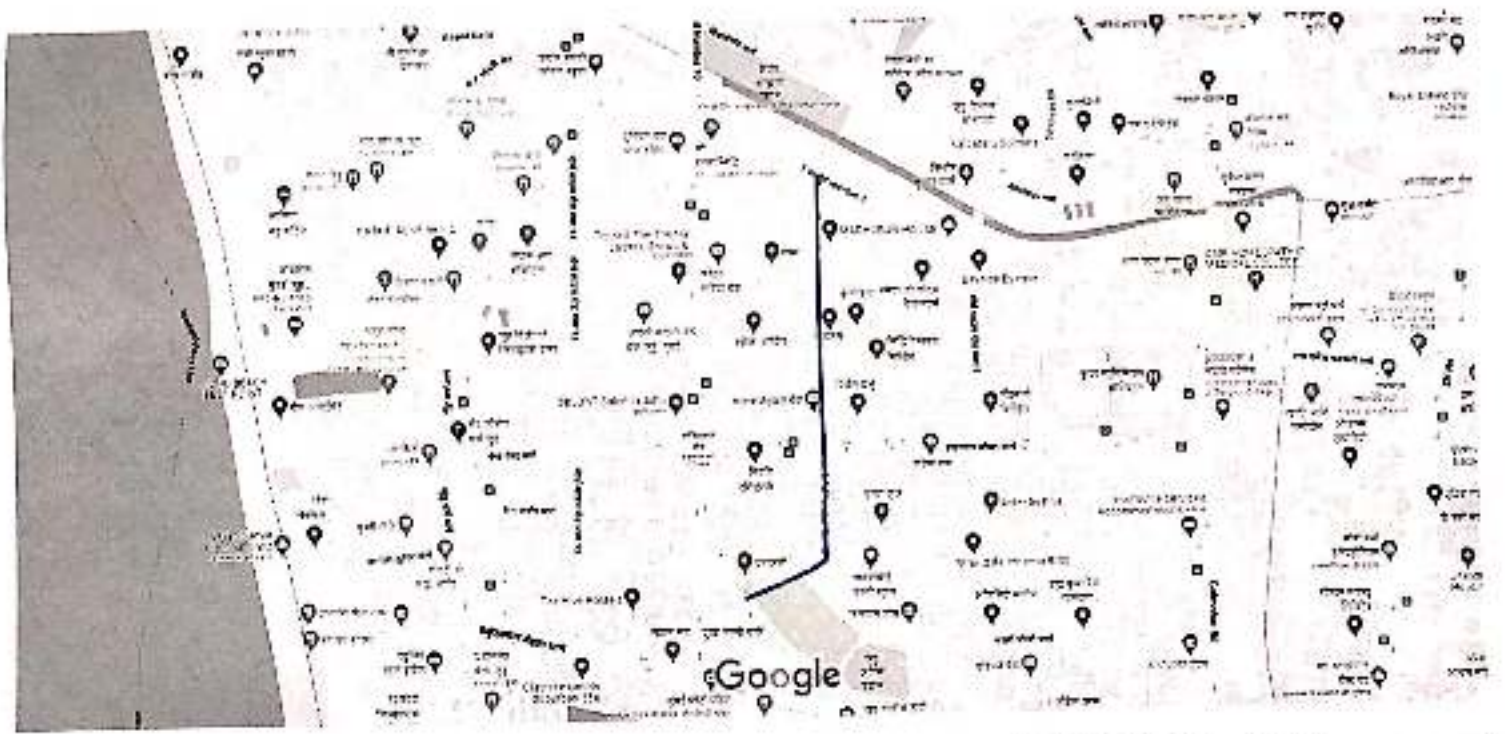

25/07/2022, 12:30

Google Maps N S Road No.8

© 2022 Google 100 मी