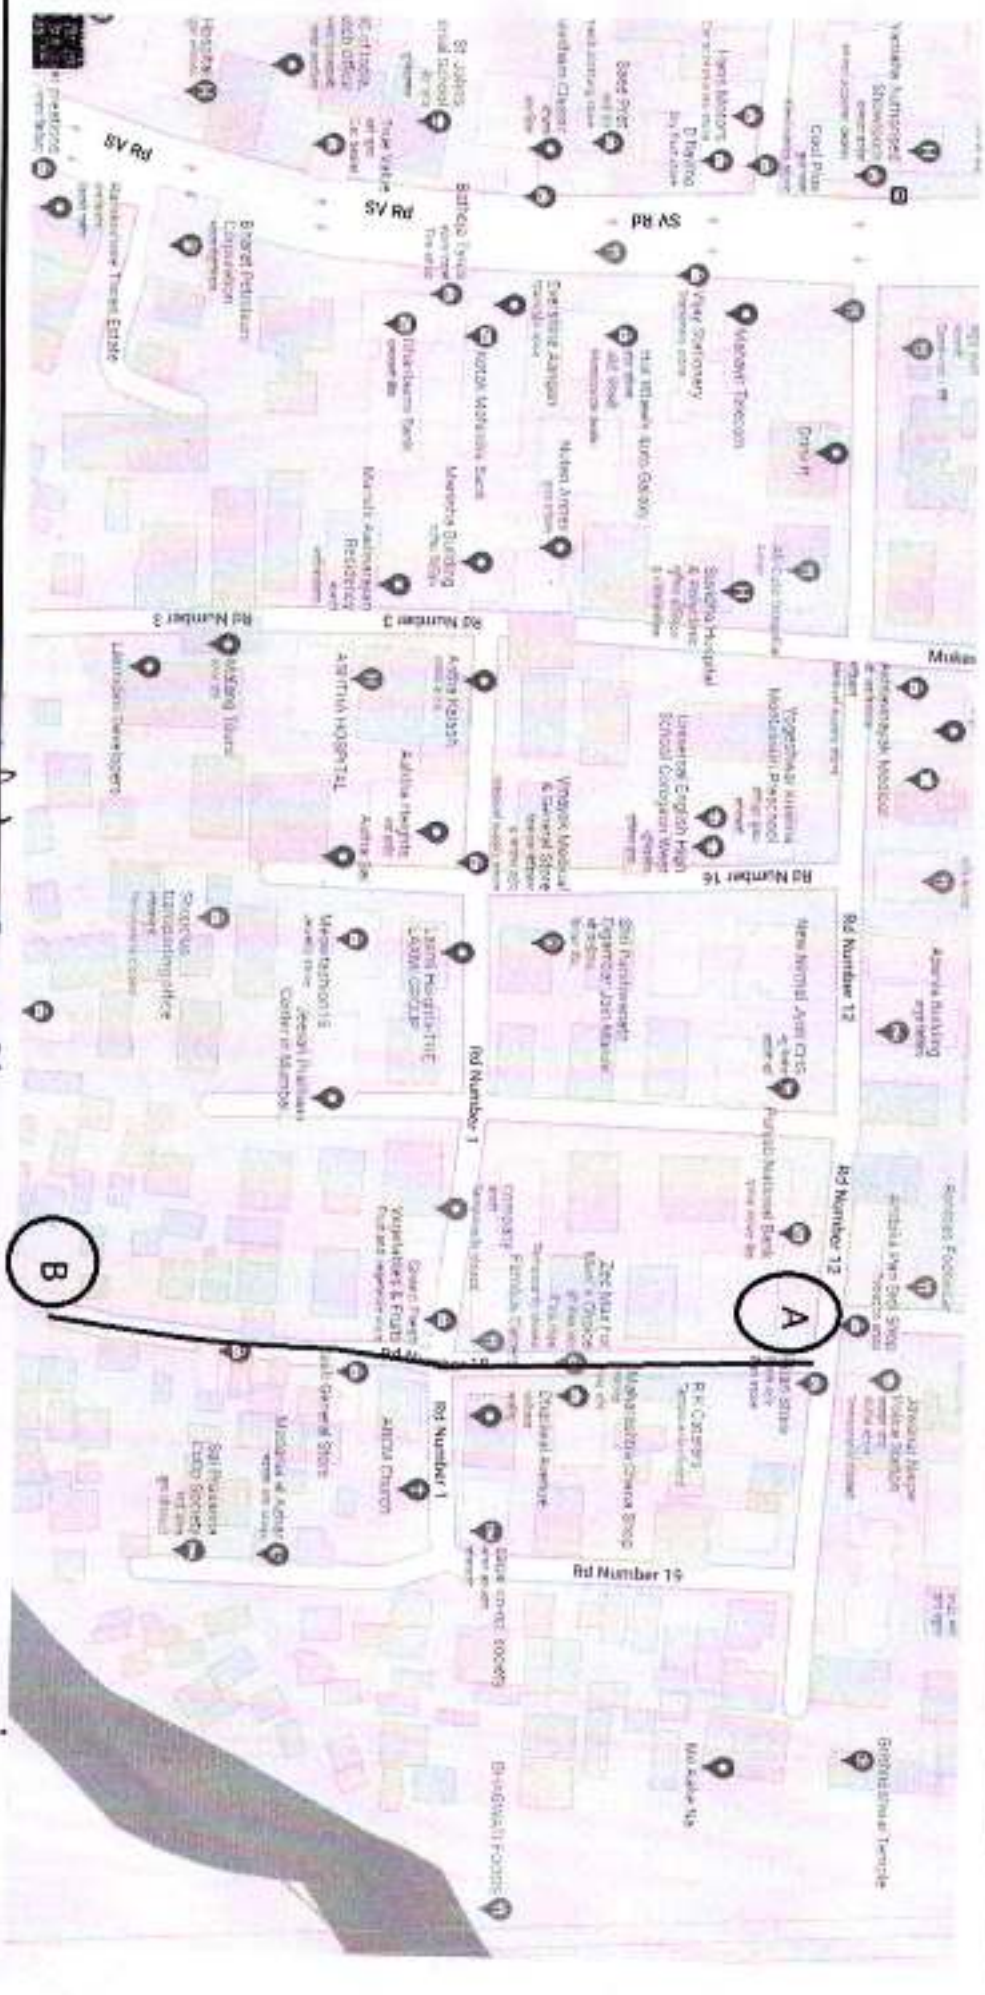

Jawahar Nagar Road No.18 from Jawahar Nagar Road No.12 to Dead End, Goregaon (W) in P/South

Sub. Eng. (Road S) W.S.