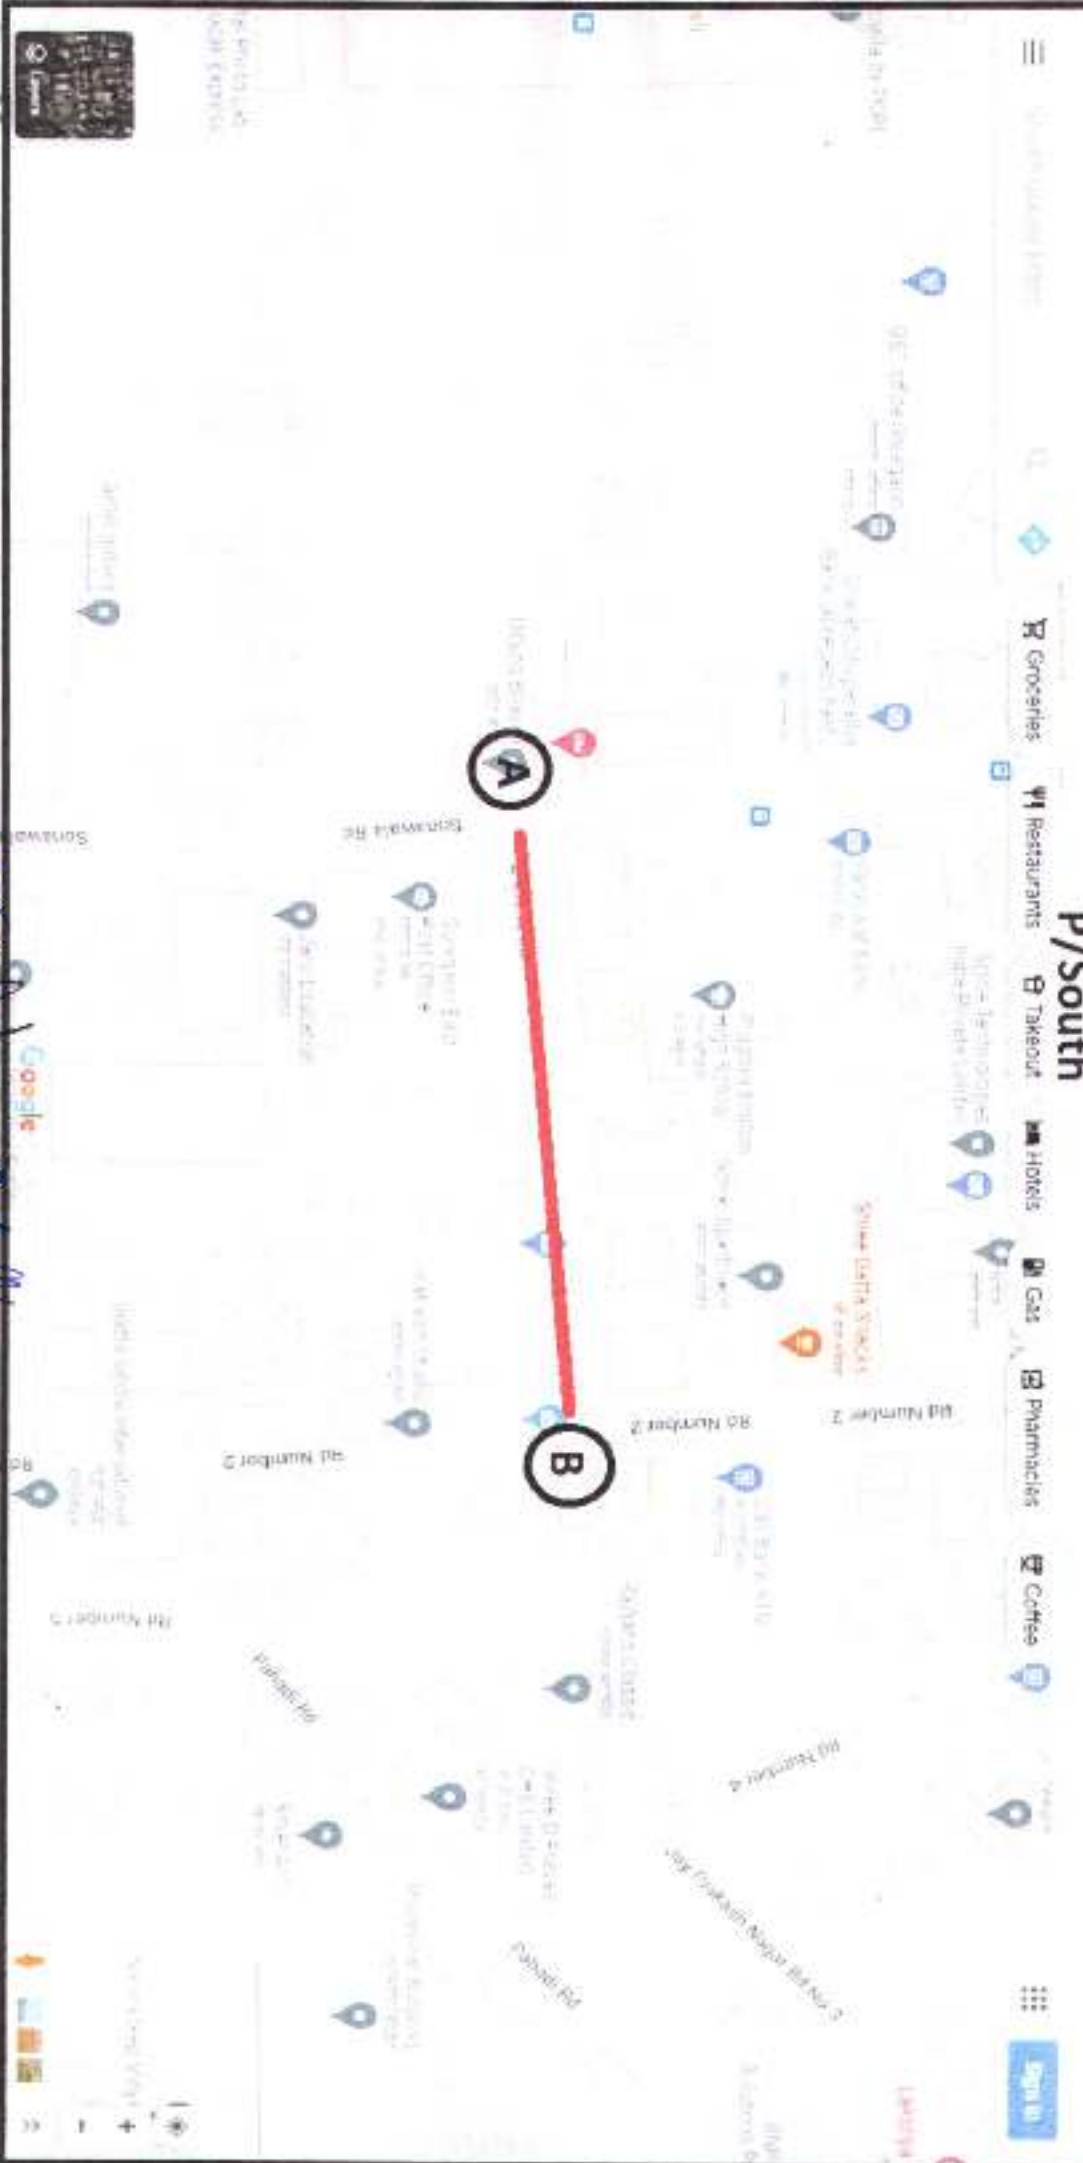

PS Sonawala Cross Road No.1 From Sonawala Main Road To J.P. Road No.2, Goregaon East,

P/South

Sub. Eng. (Road S) W.S.
gaur
Dish