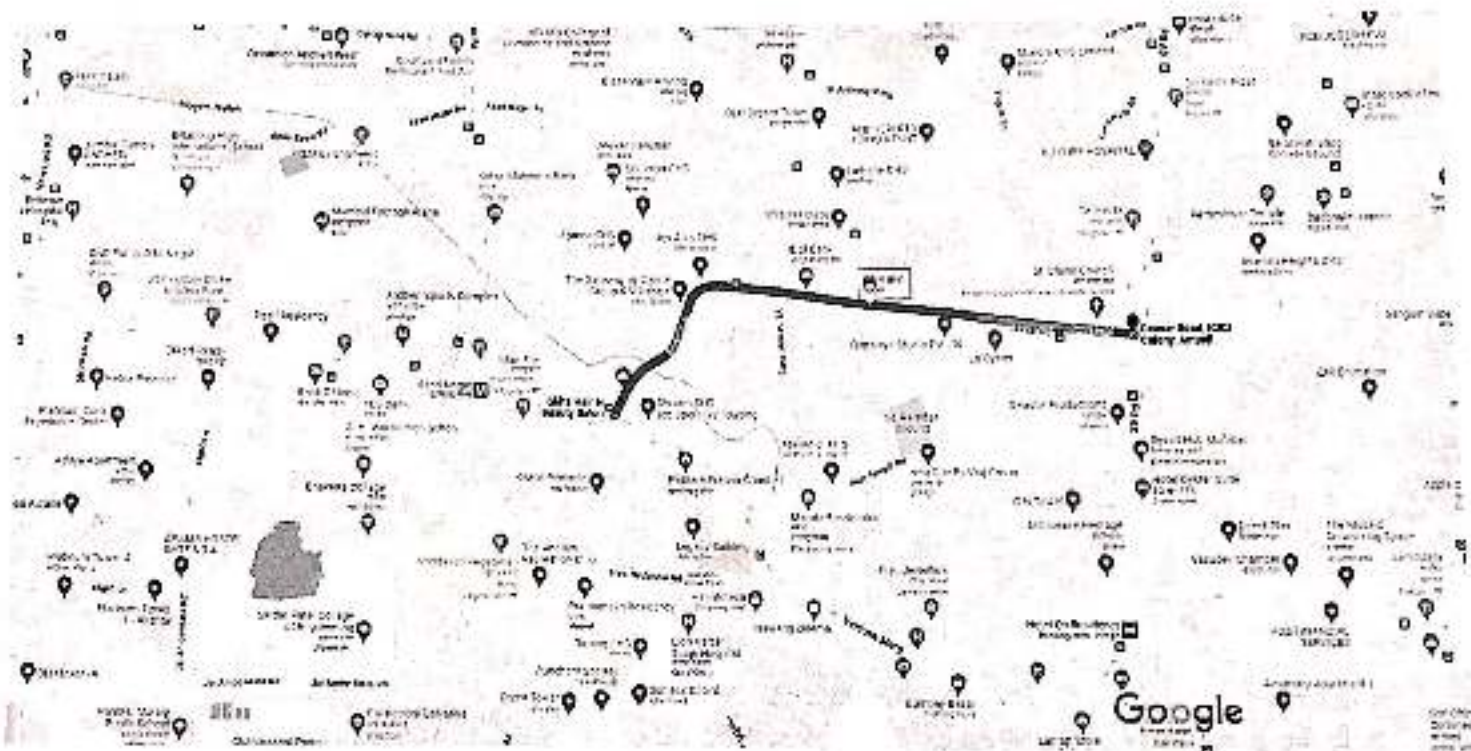

Google Maps

Glitz Hair N Beauty Salon, Shop No. 9, Nirmala Apartments, J.P. Road & Junction, Ceasar Rd, next to Raj Lights, Amboli, Andheri West, Mumbai, Maharashtra 400058 to Ceasar Rd, ICICI Colony, Amboli, Andheri West, Mumbai, Maharashtra 400058

Drive 900 m, 4 min

Ceasar Road