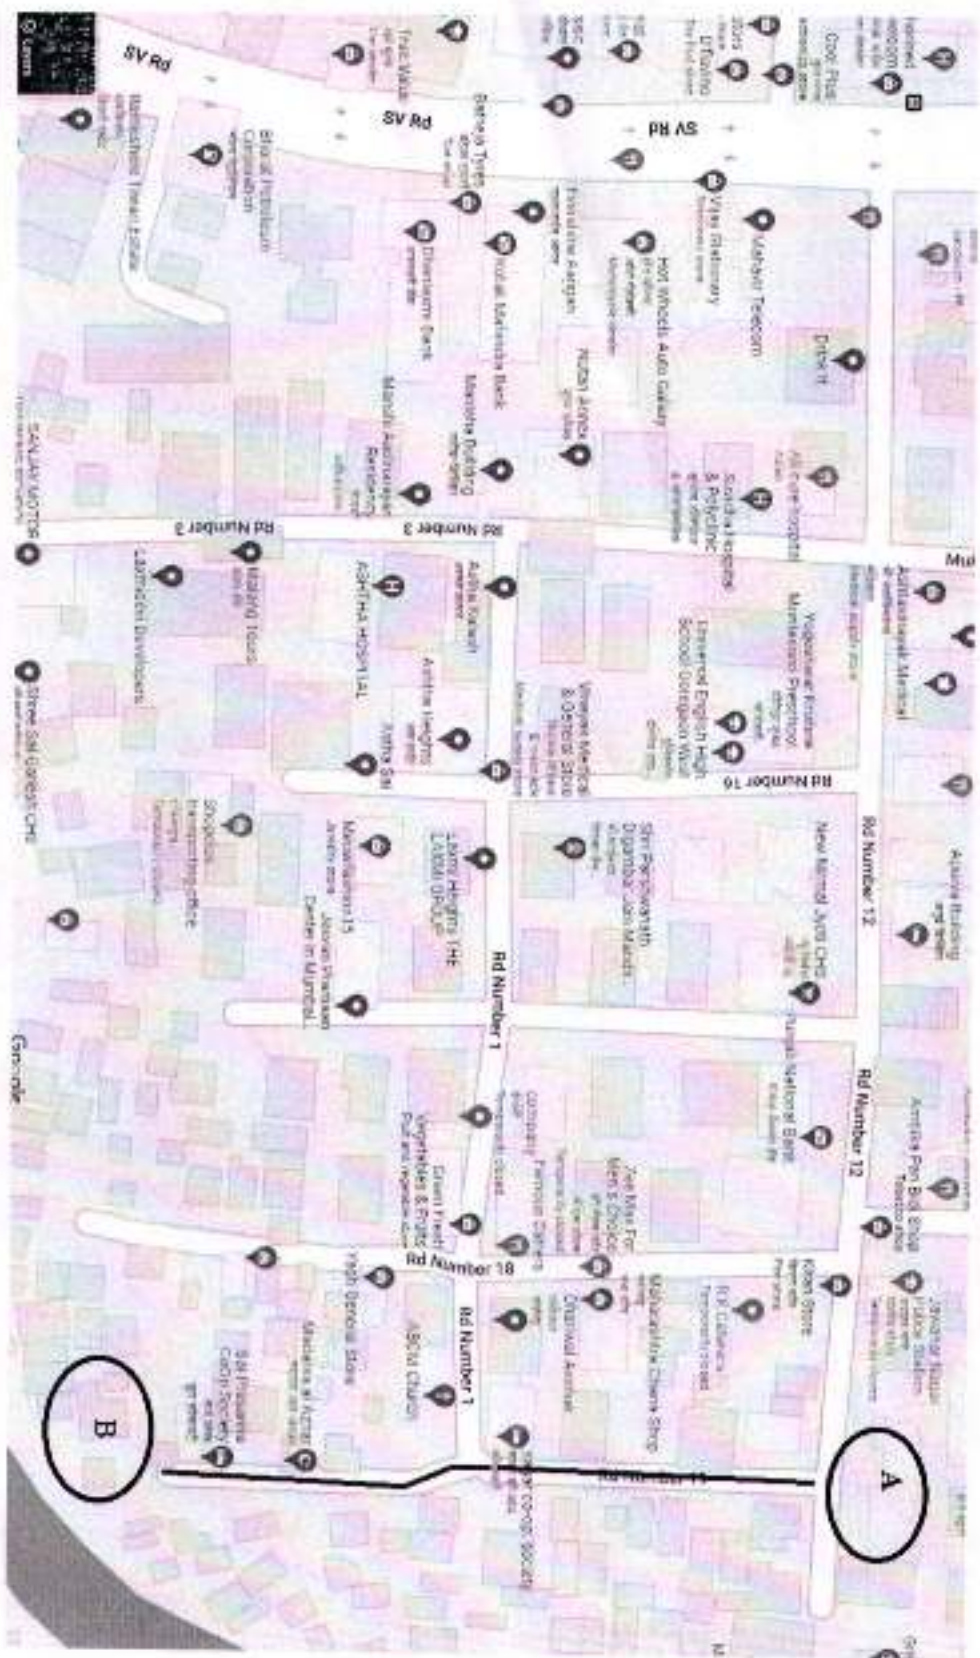

Jawahar Nagar Road No. 19 from Jawahar Nagar Road No.12 to Jawahar Road No. 20, Goregaon (W) In P/south