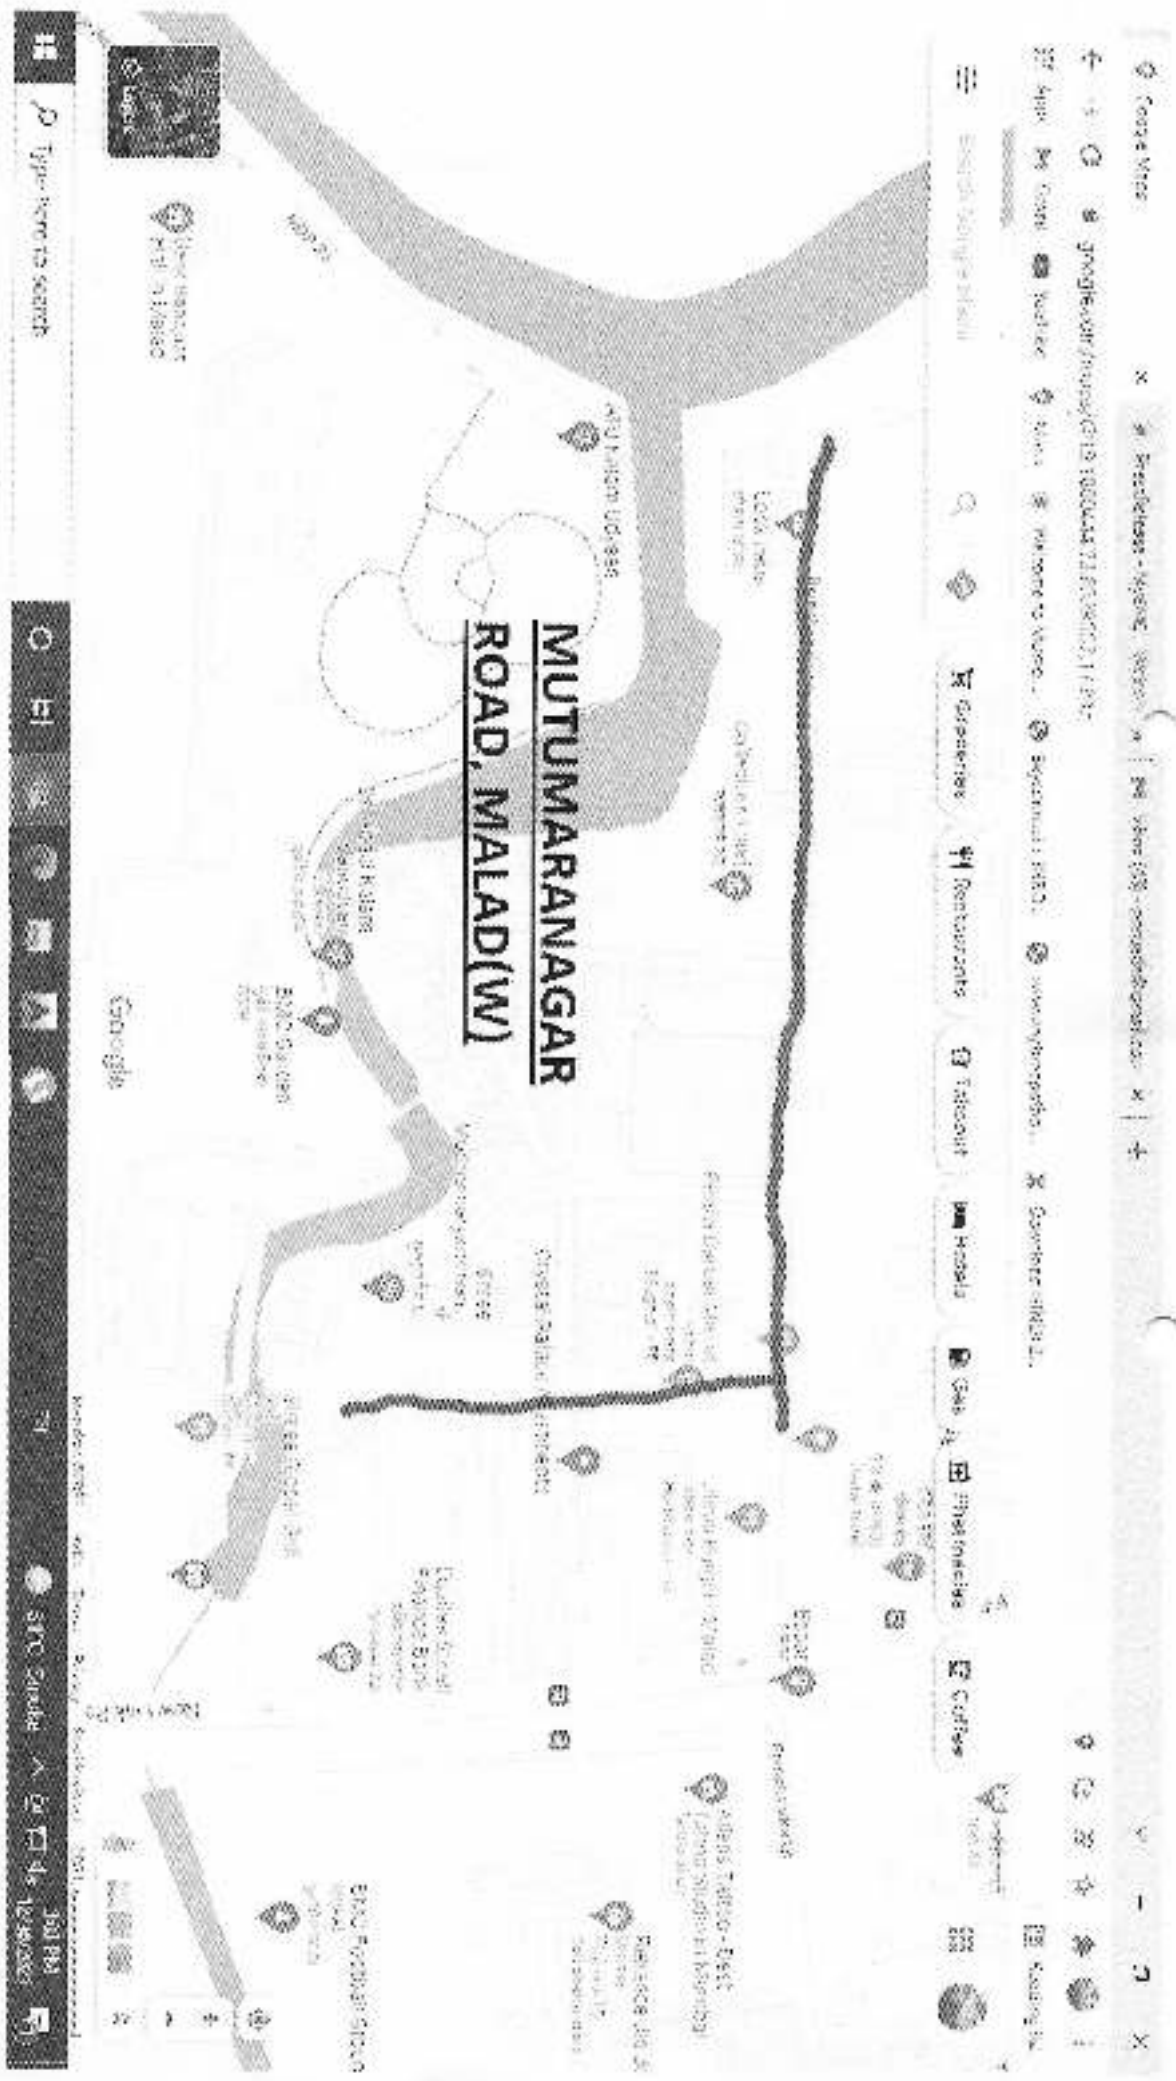

[Handwritten Signature]
Sub. Eng. (Road S) W.S.

[Handwritten Signature]
A F Dhande (MVA)