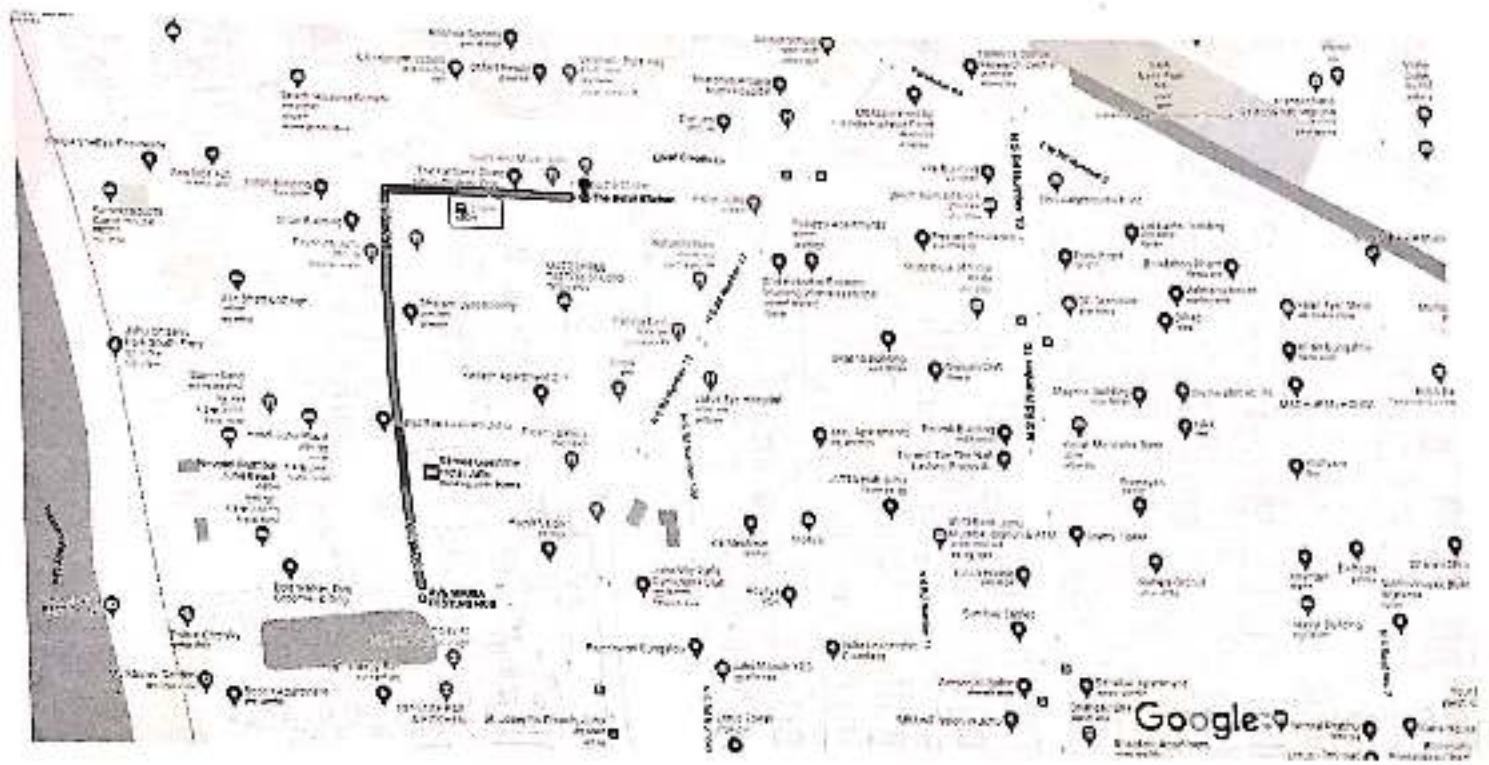

Google Maps

AVE MARIA FESTING HUB, Church, Gauthan 3, H 29, AB Drive 450 m, 2 min
Nair Rd, Juhu, Mumbai, Maharashtra 400049 to The Bohri Kitchen, 2, AB Nair Rd, Gauthan Number 2, Vithal Nagar, Juhu, Mumbai, Maharashtra 400049

A B Nair Road