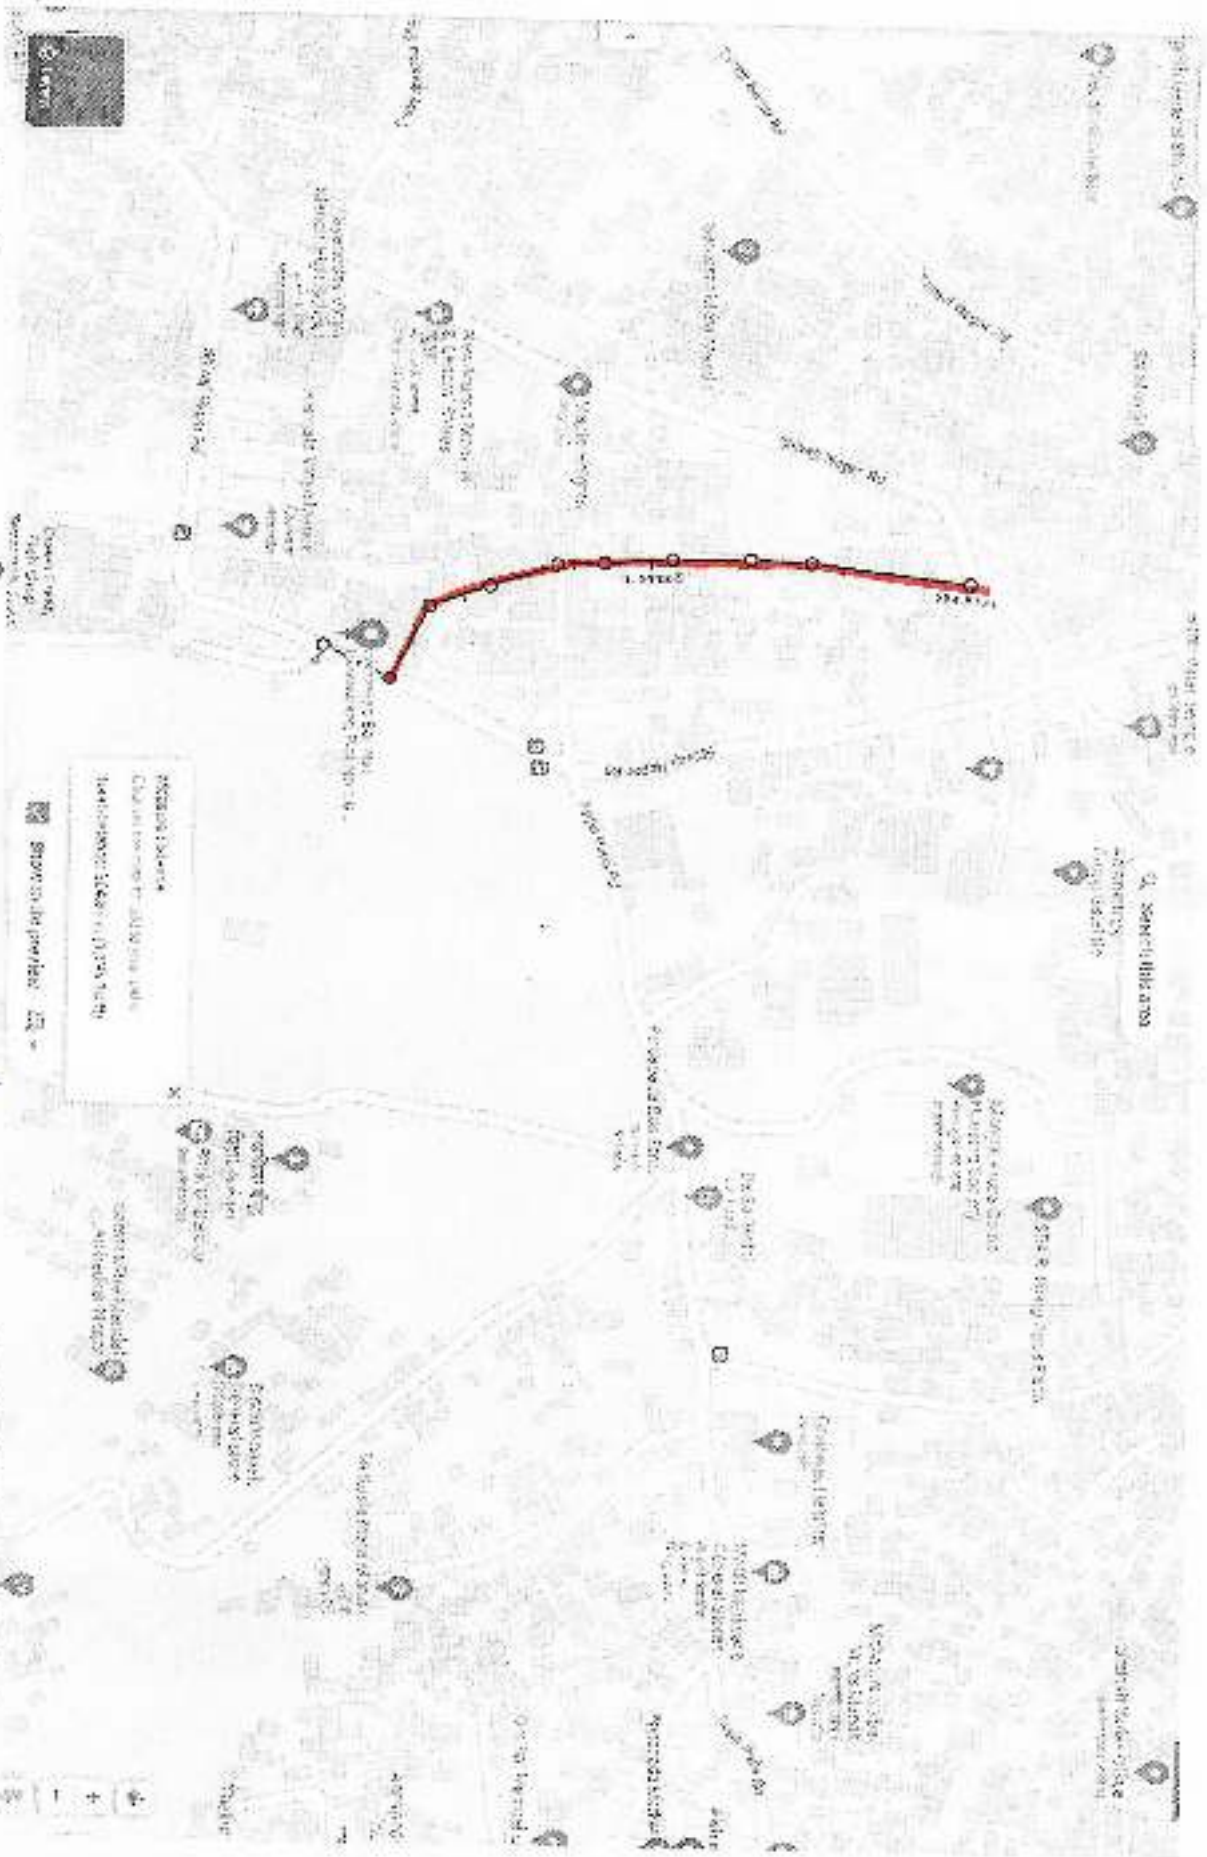

ASHIRWAD HOTEL ROAD

Lengths - 360 mtr.
widths - 6.0 mtr.

Sub. Eng. (Road S) W/E.

A. E. Roads (P/N)