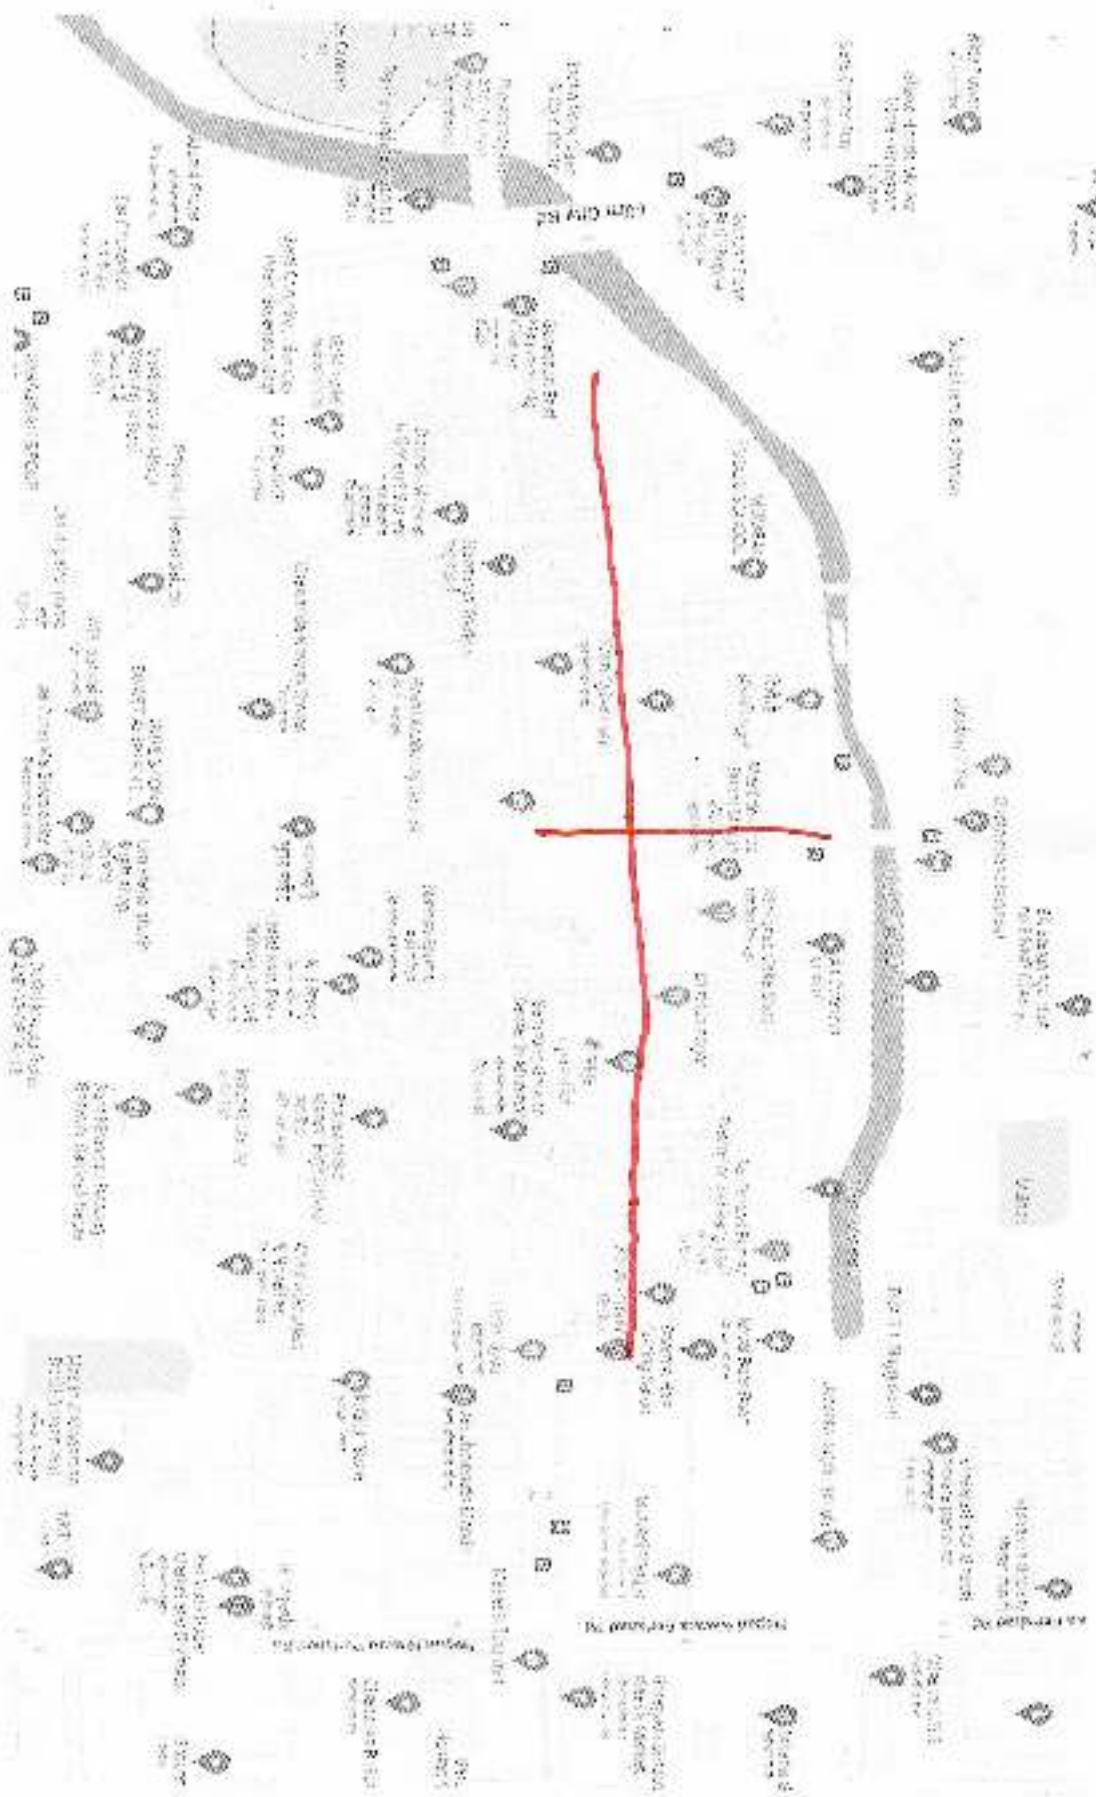

BMC COLONL ROAD

Length - 1010 mtr

Width - 9.0 mtr

Sub. Eng. (Road S) W.S.

A. E. Roads (PM)