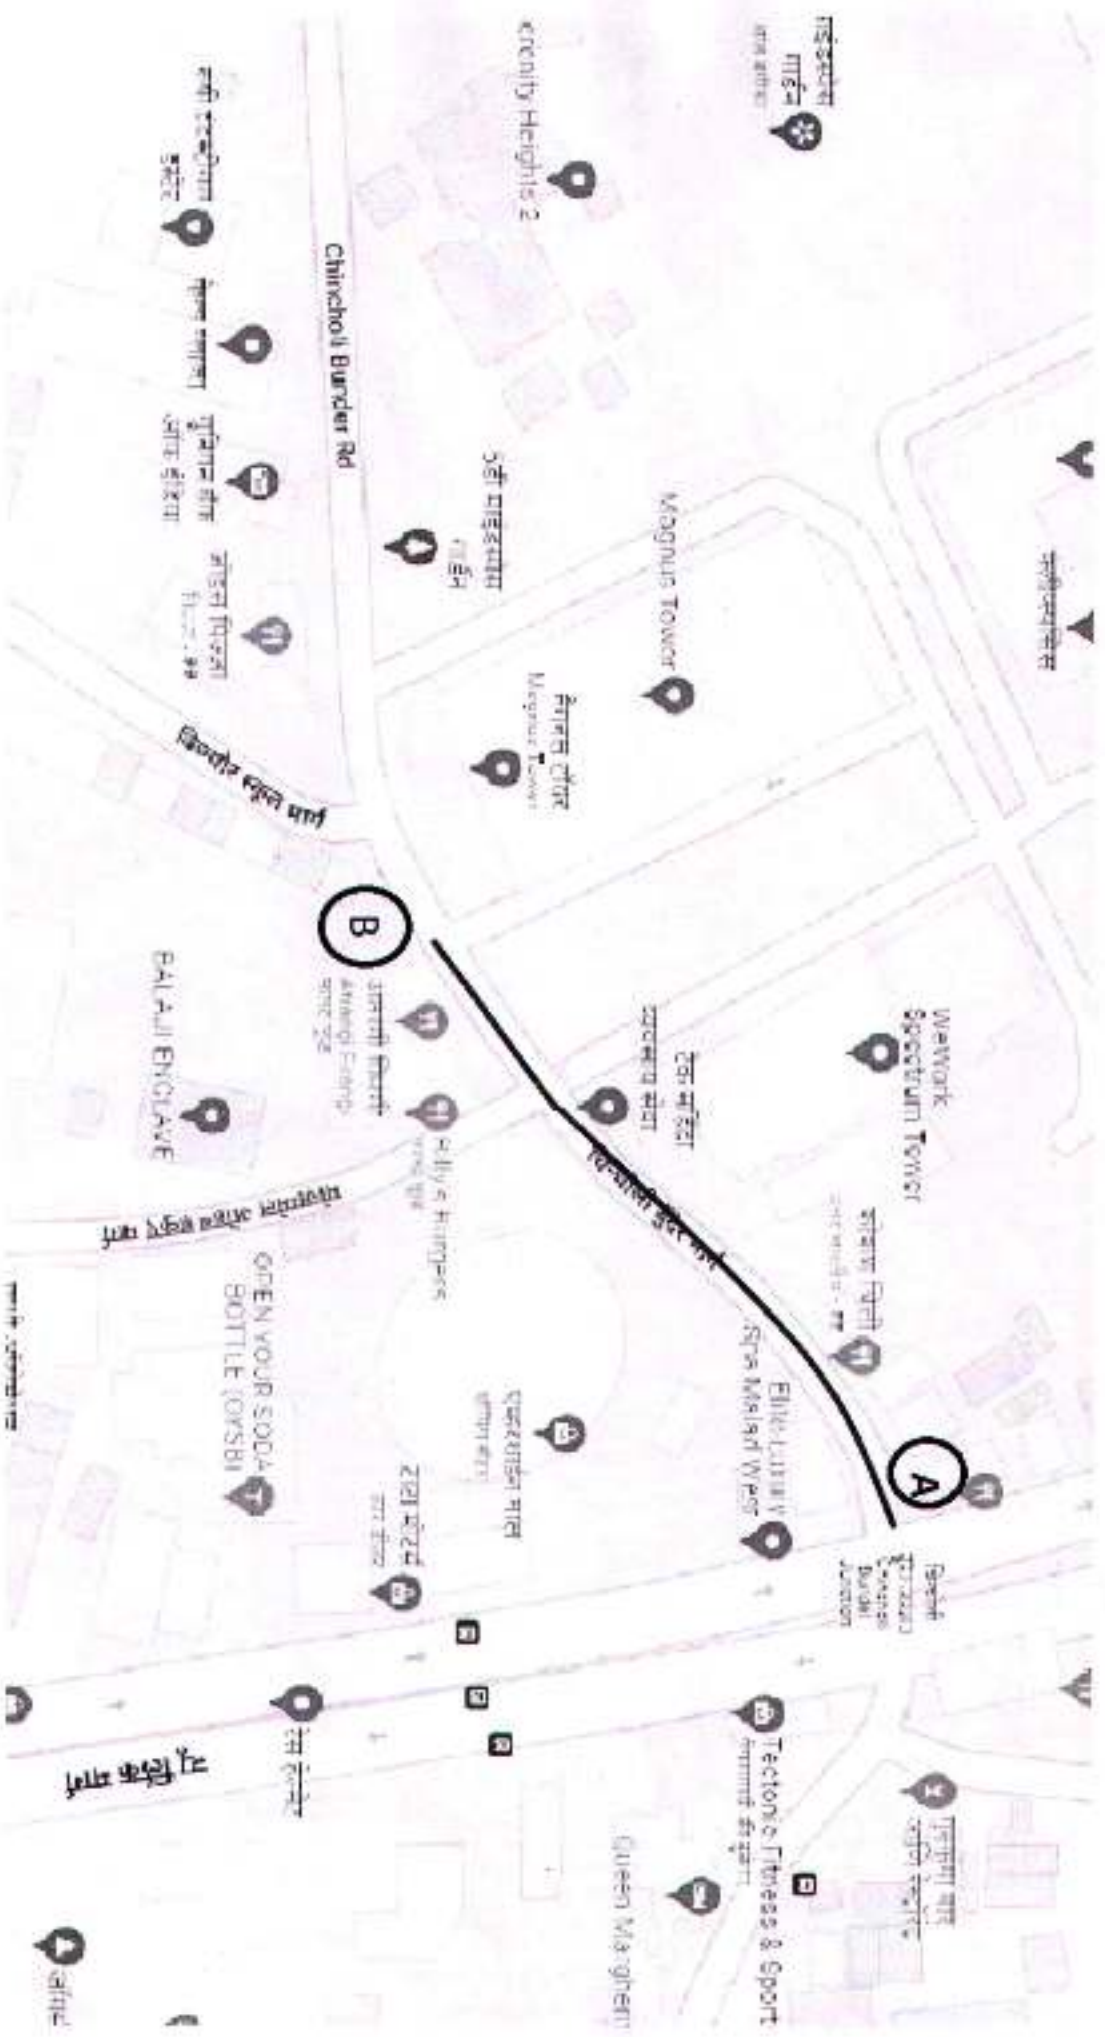

Sub-Eng. (Road) W.S.

Manav Mandir Road from Vidyaniketan to Sundaresh Society, Goregaon (W) in P/South

Cinemax Road from S. Sabade Road to Prabodhankar Thakare Road, Goregaon (W) in P/South

Chincholi Bunder Extension Road from Link Road to Hotel Blue Carter Junction, Goregaon (W)