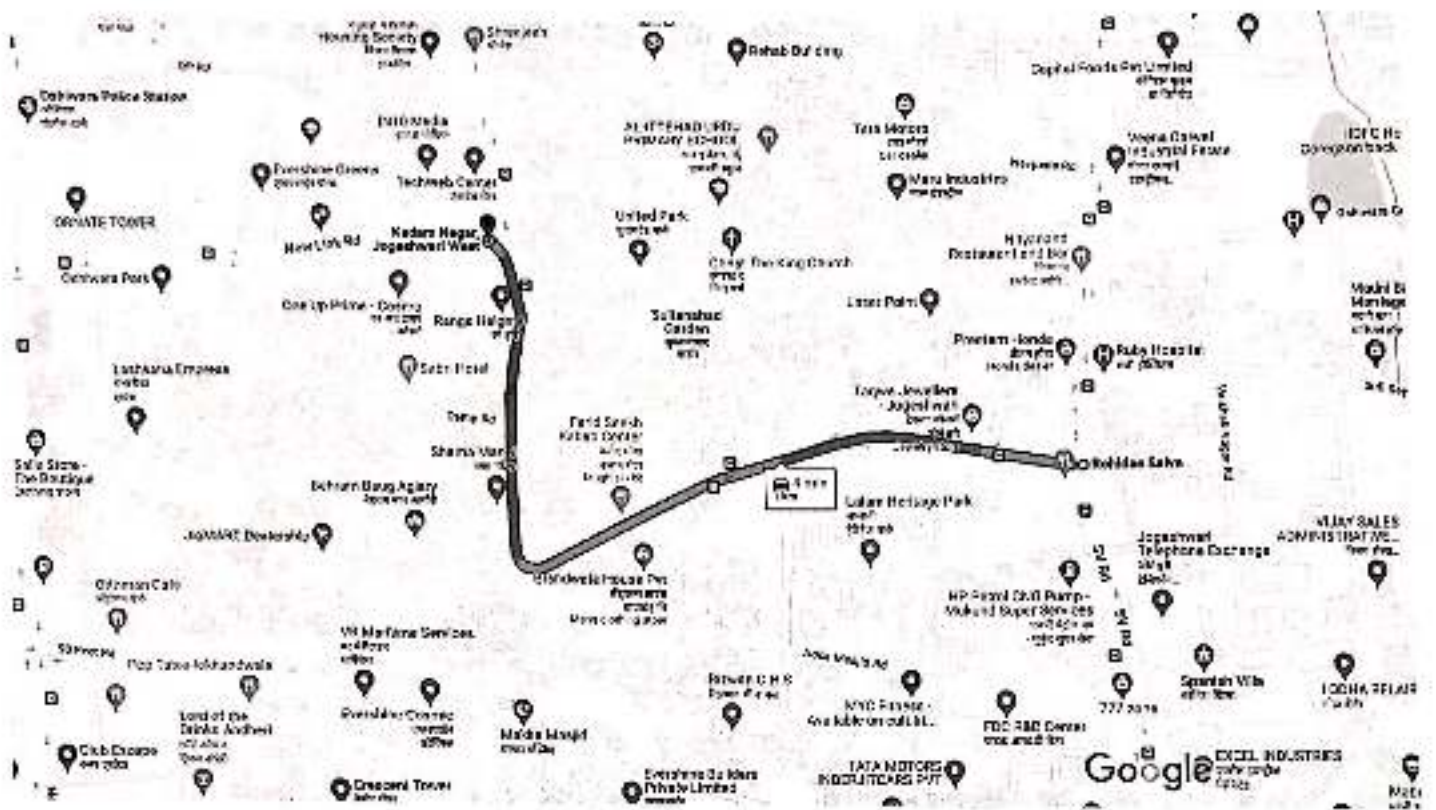

Google Maps

Rohidas Salve, Khoja Society, Vaishali Nagar,
Jogeshwari West, Mumbai, Maharashtra 400102 to Kadam Nagar,
Jogeshwari West, Mumbai, Maharashtra 400102

Drive 1.0 km, 4 min

Behram Baug road

Map data ©2022 100 m