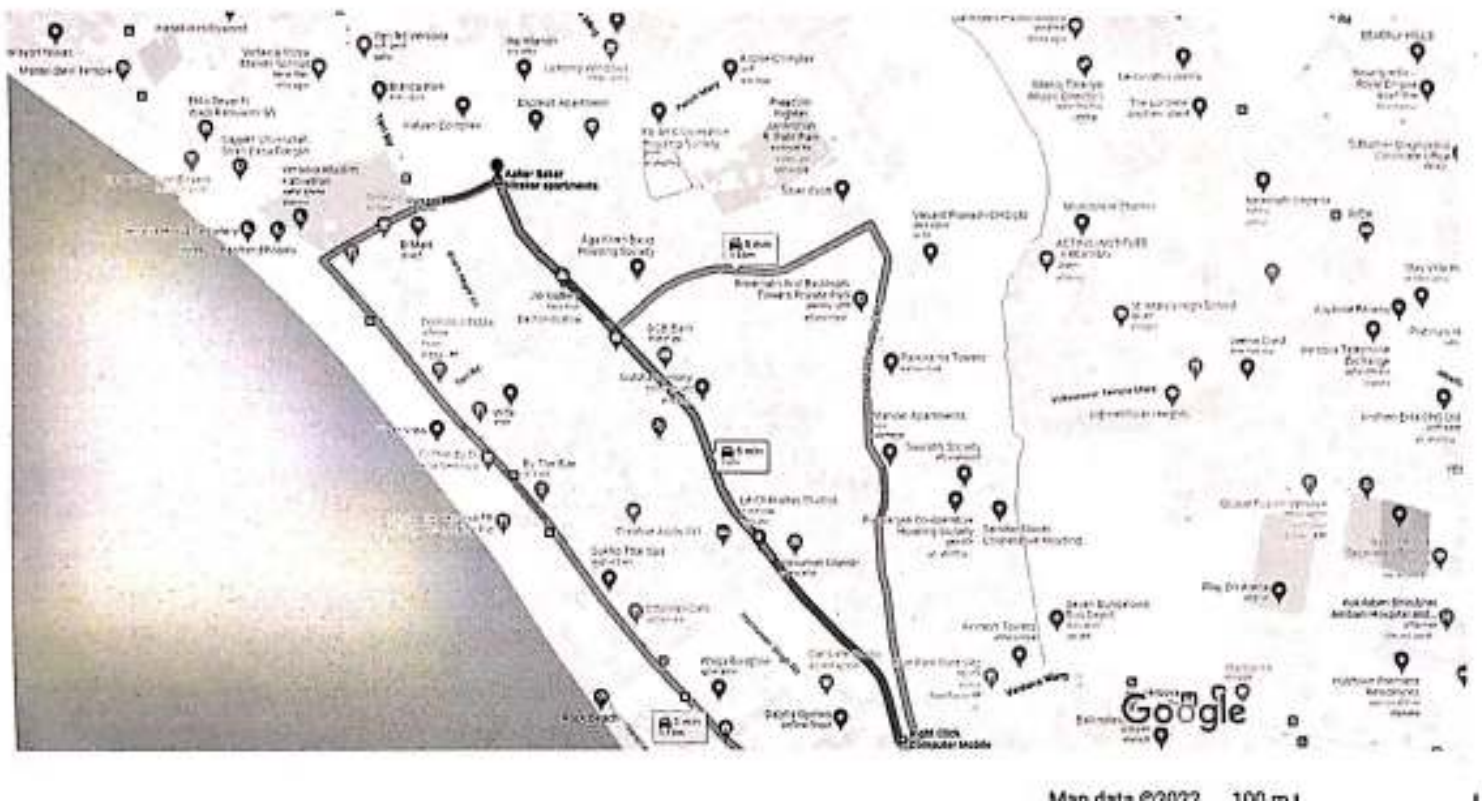

Google Maps

Right Click Computer Mobile, Shop No 4, Opposed Drive 1.0 km, 5 min
Canada Bank, Old, Fishriesh Lane, Seven Bungalow, Andheri West, Mumbai,
Maharashtra 400061 to Aakar Sakar Nirakar apartments, Panch Marg, Achal
Avichal Chanchal, Kalyan Complex, Versova, Andheri West, Mumbai,
Maharashtra 400061

Jagannath Pedhe Marg (Old Fisheries)