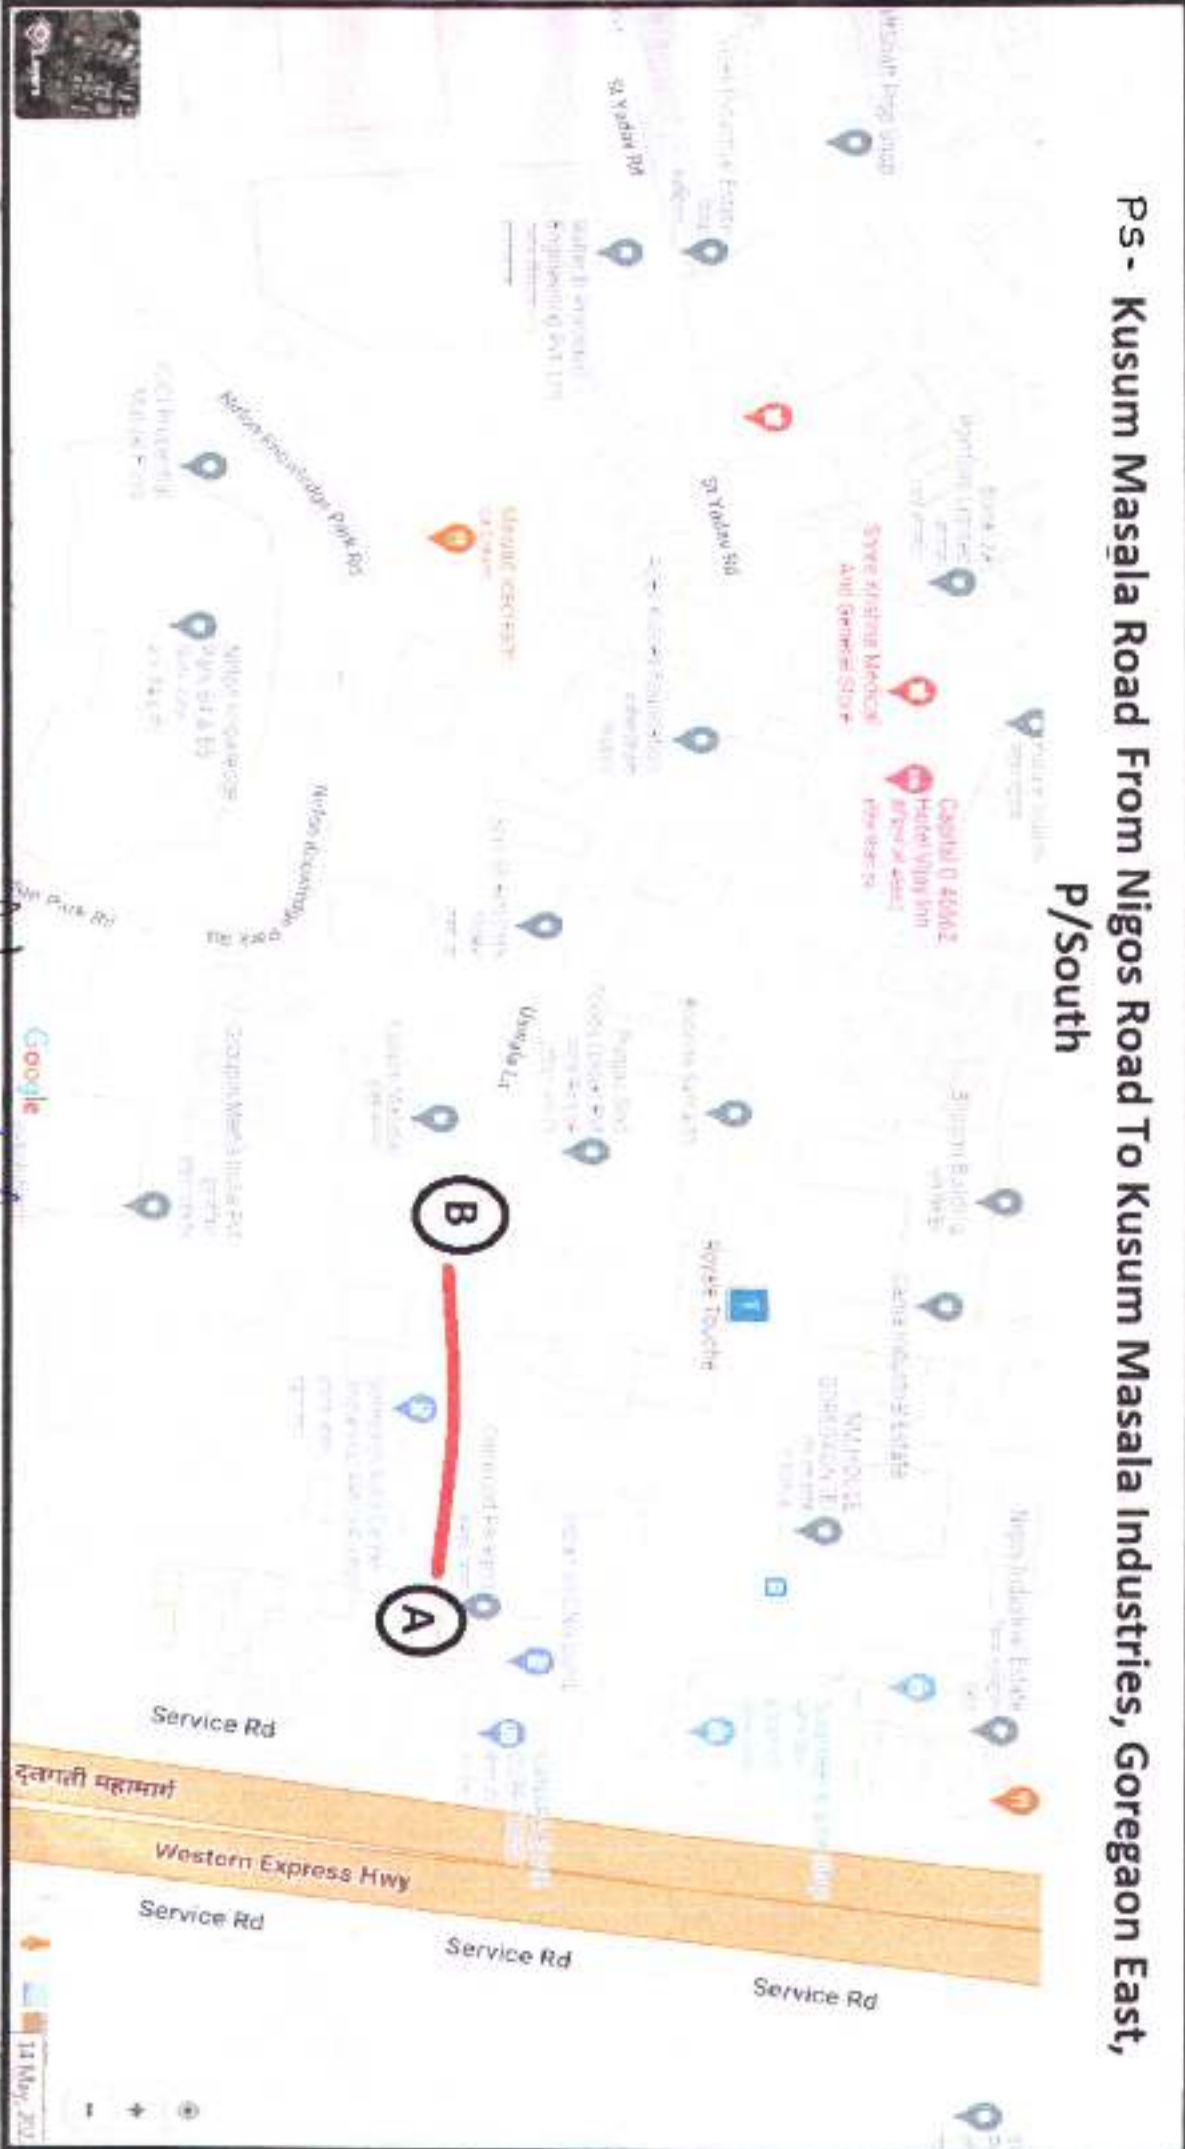

PS - Kusum Masala Road From Nigos Road To Kusum Masala Industries, Goregaon East, P/South

[Handwritten signatures]
Sub. Eng. (Road S) M.S.