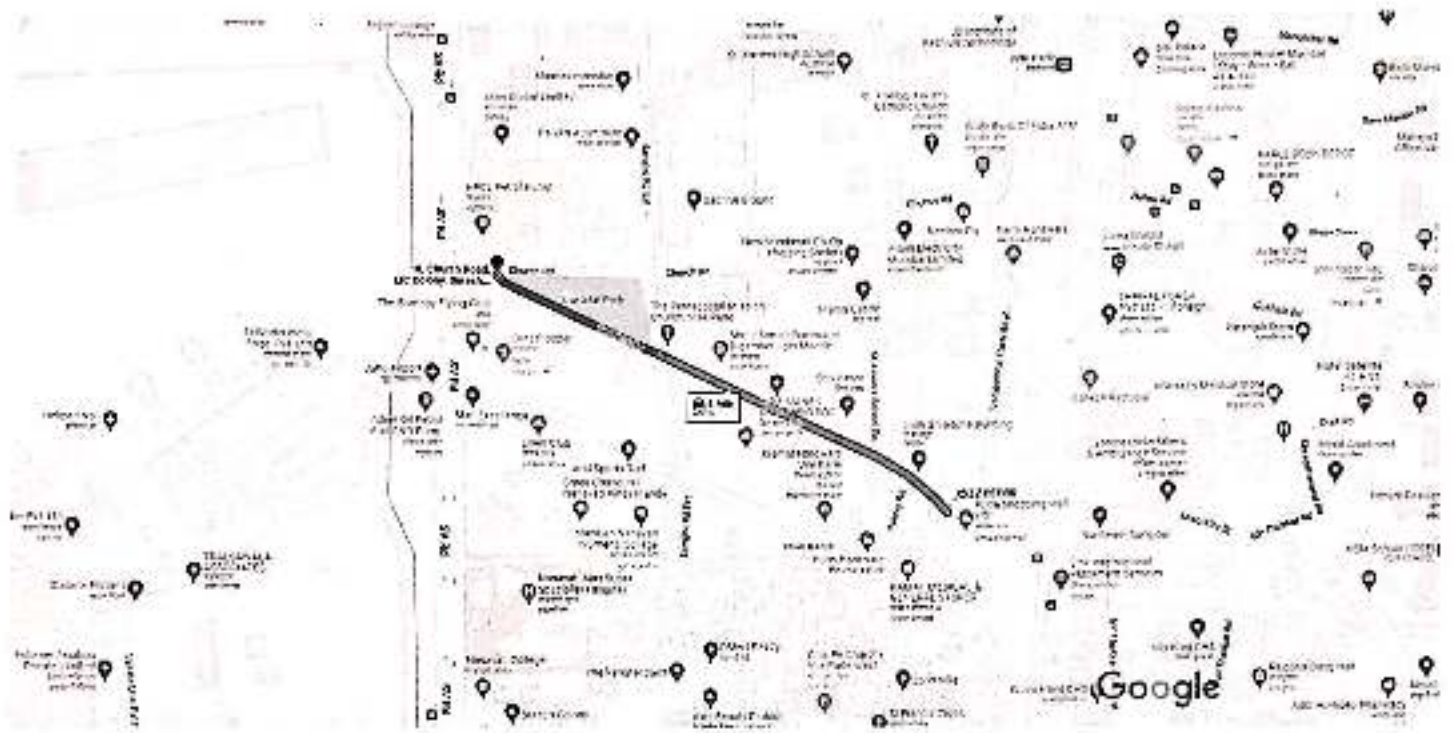

Google Maps

ZZ DECOR, Shop Number 7 Mohan Shopping Center, Drive 400 m, 2 min
Vallabhbhai Patel Road, Vile Parle West, Mumbai, Maharashtra 400056 to 18,
Church Rd, LIC Colony, Suresh Colony, Vile Parle, Mumbai, Maharashtra
400056

Baptista Road