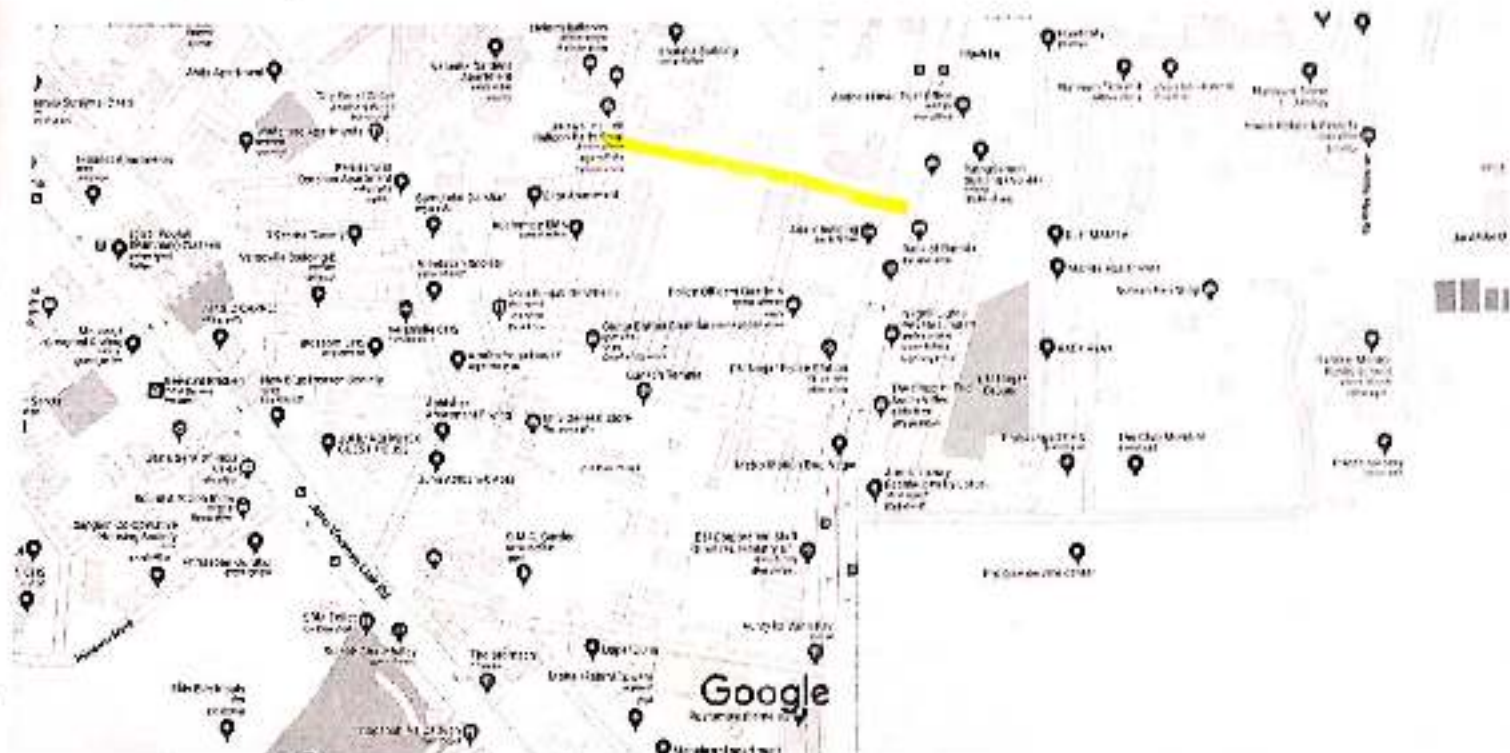

7/25/22, 8:13 PM

Google Maps

Google Maps

Map data ©2022 50 m

D. N. Nagar Municipal School Road.