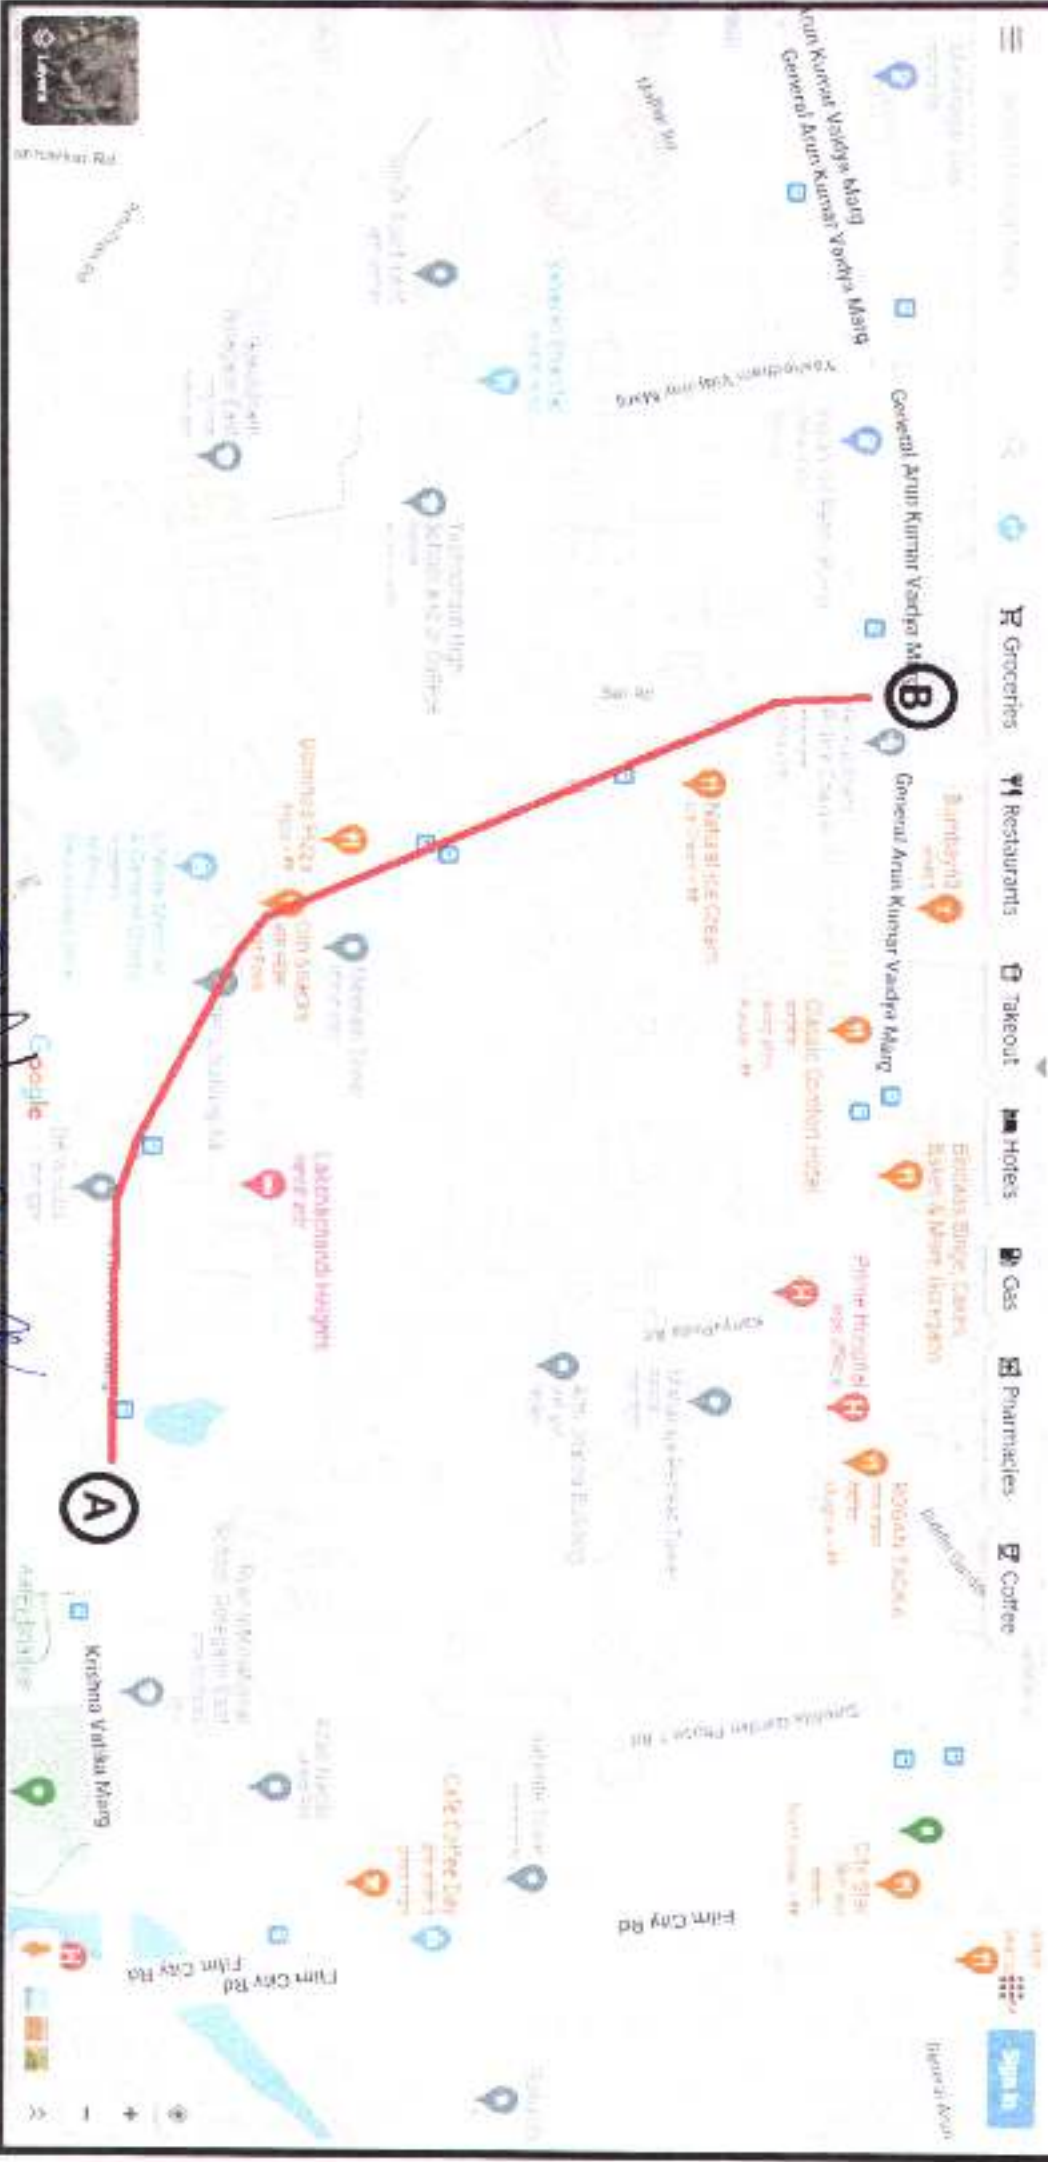

PS -

Krishna Vatika Road From Aarey Bhaskar Road To A.K.Vaidya Road, Goregaon East, P/South

Sub. Eng. (Road S) W.S.

[Handwritten signatures and initials]