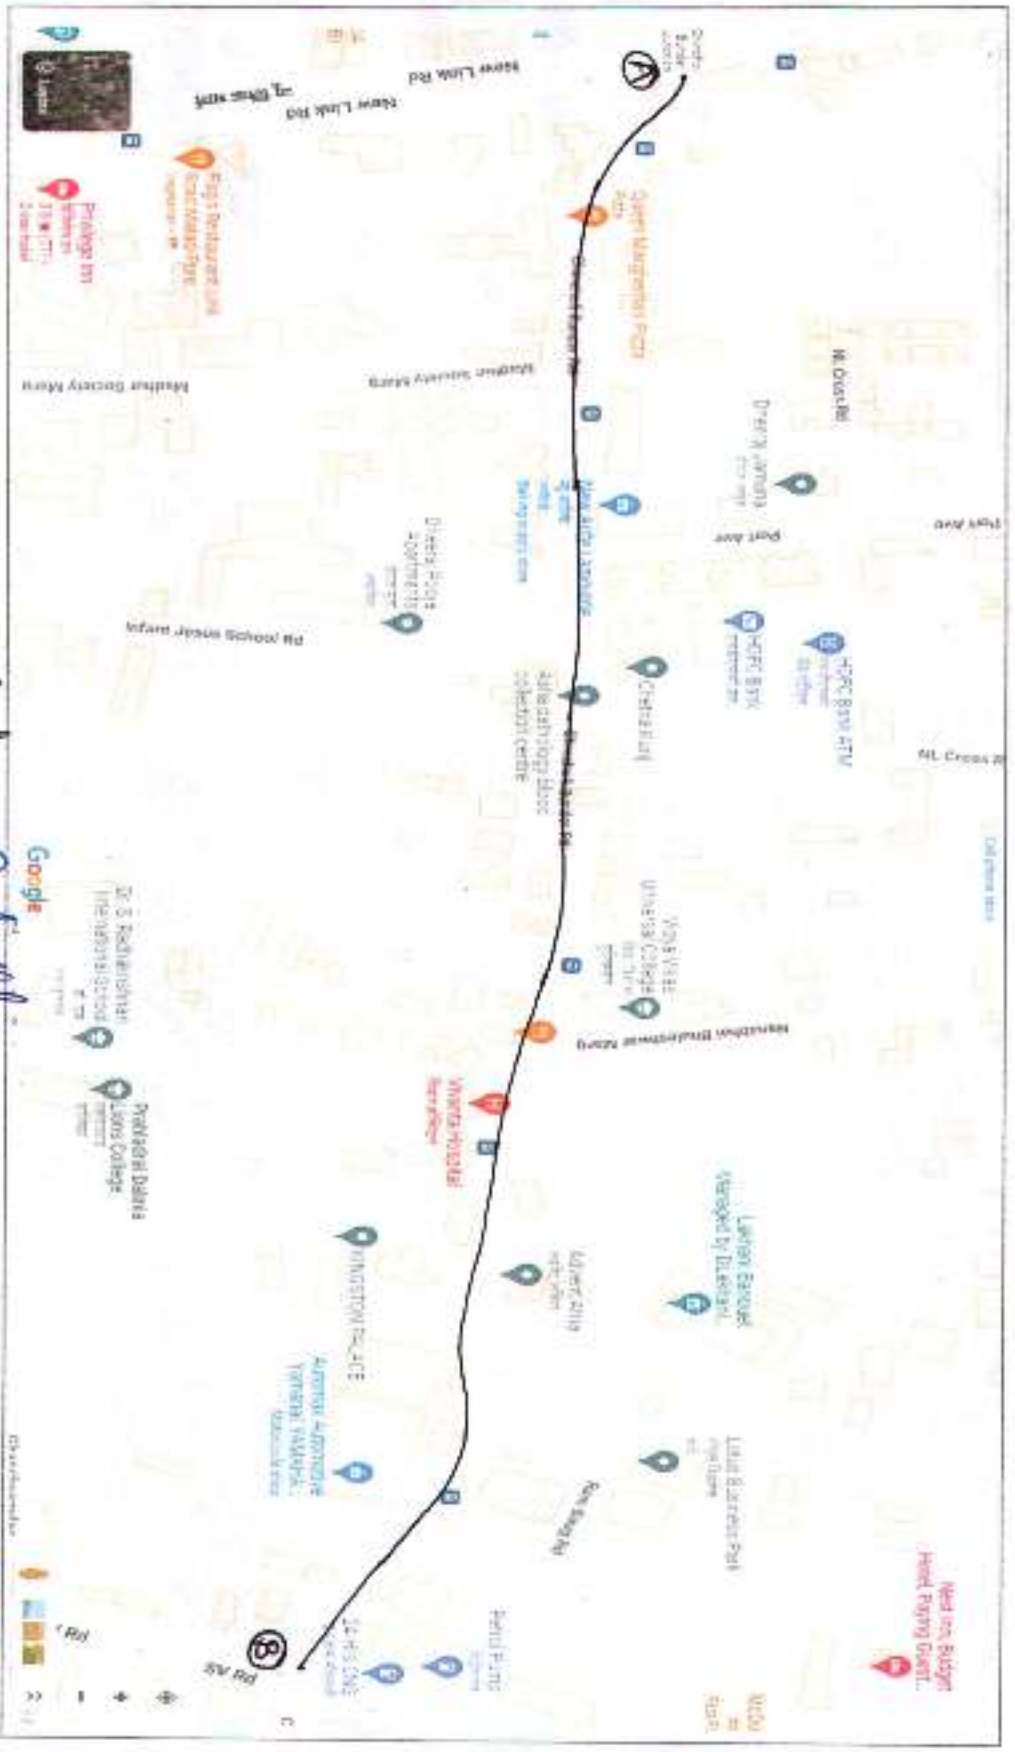

PS-Chincholi Bunder Road side strips, Goregaon West.

Sub. Eng. (Ruad S) W.S.