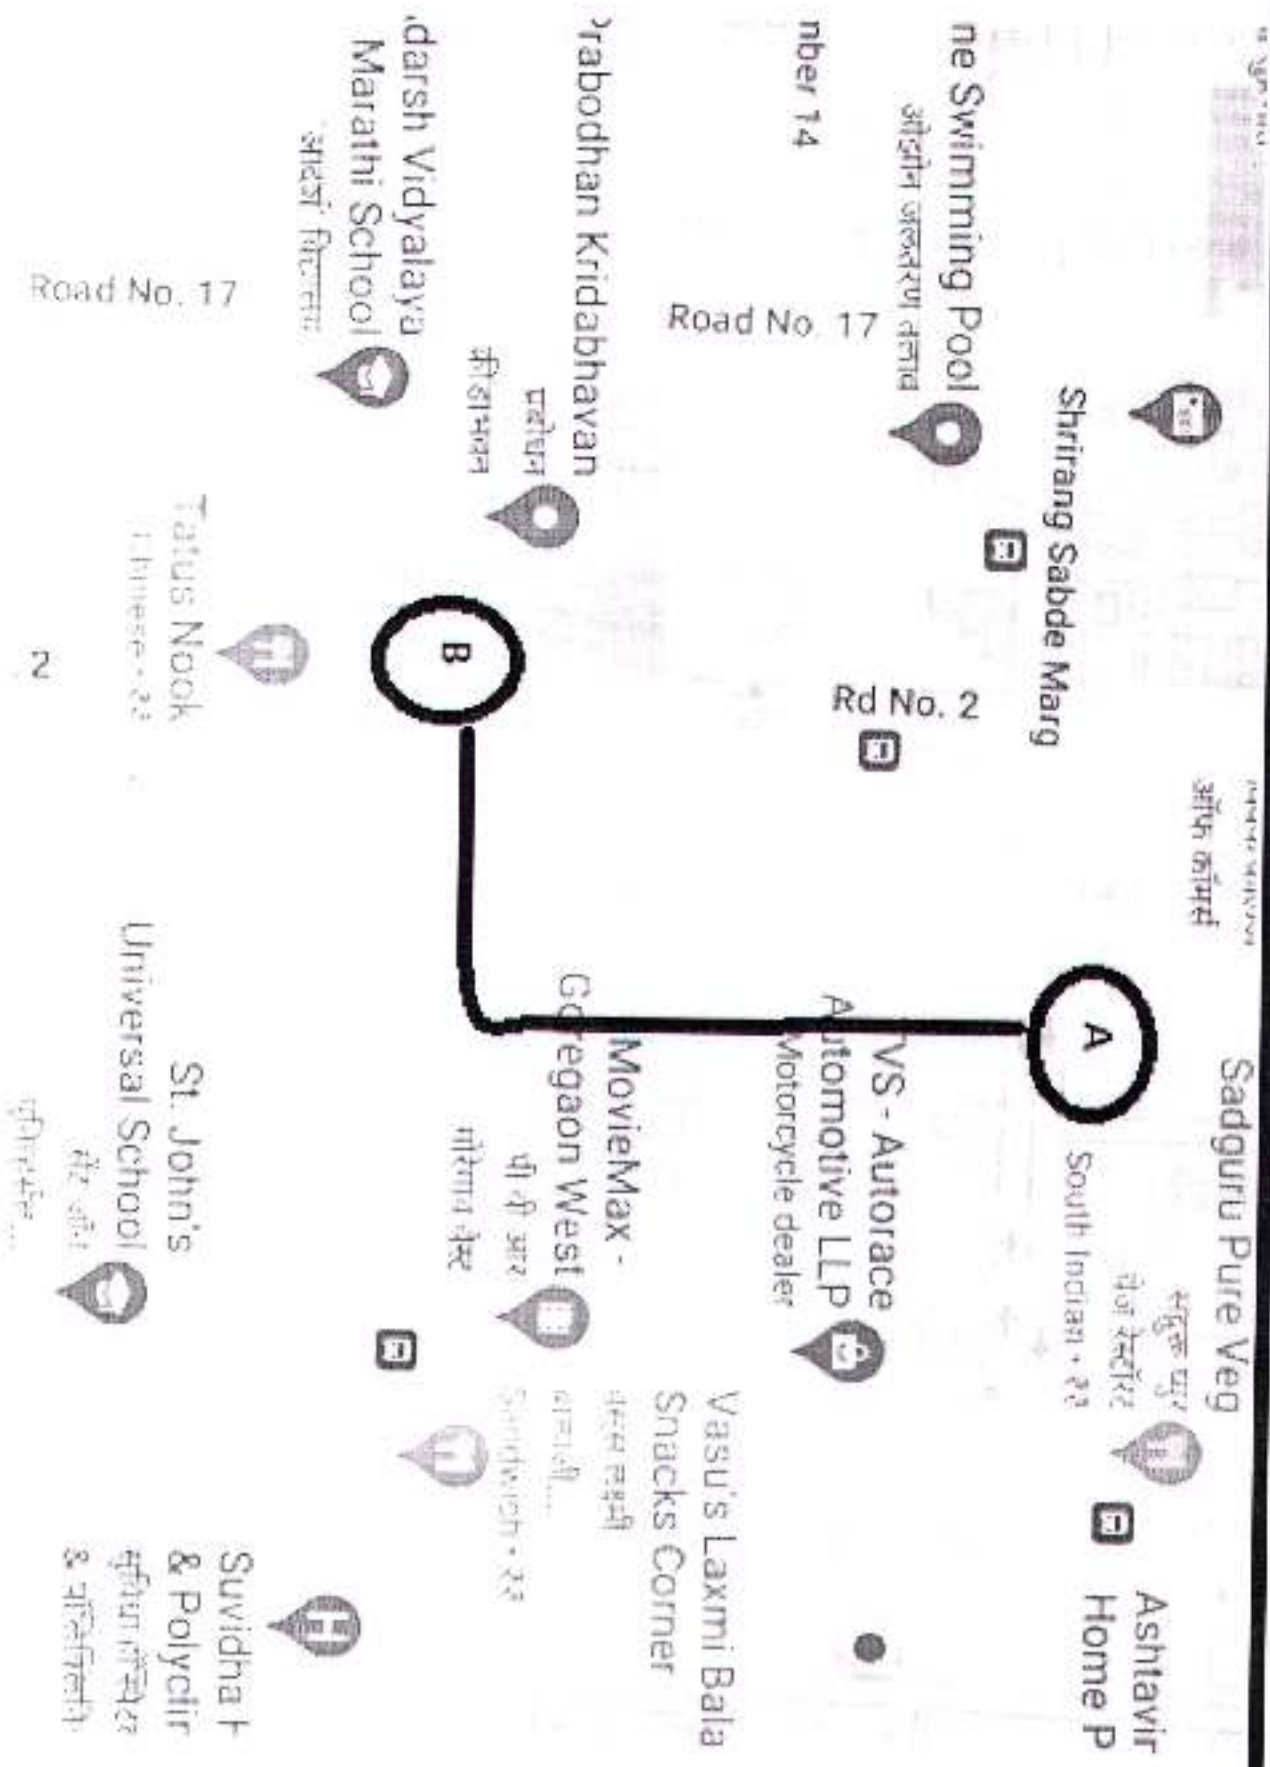

Sub-Eng. (Road) W.S.

Manav Mandir Road from Vidyaniketan to Sundaresh Society, Goregaon (W) in P/South

Cinemax Road from S. Sabade Road to Prabodhankar Thakare Road, Goregaon (W) in P/South

Chincholi Bunder Extension Road from Link Road to Hotel Blue Carter Junction, Goregaon (W)