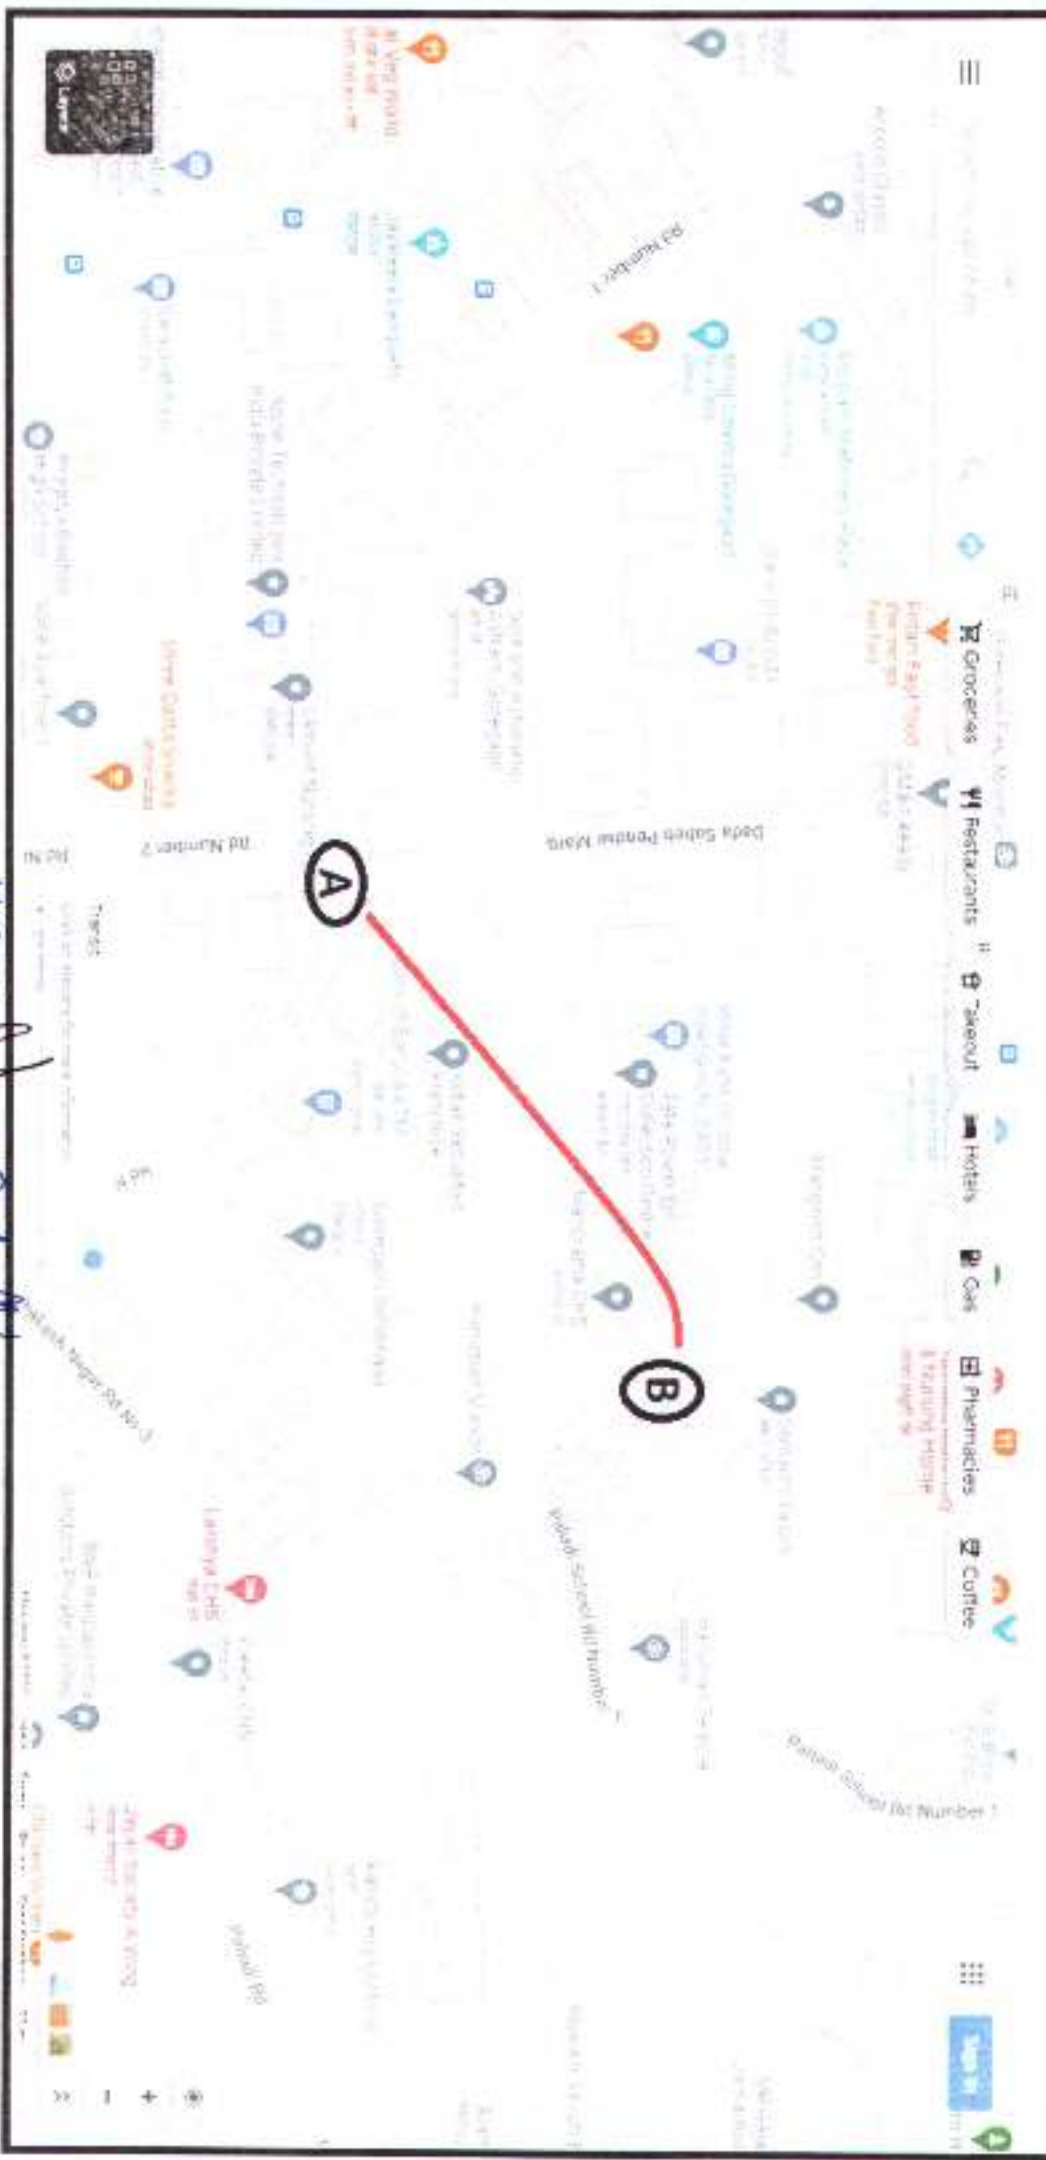

PS- J.P.Road No.1 From Dadasaheb Pendse Marg To Nilkath Purav Marg, Goregaon East in P/South

[Handwritten signature]
Sub. Eng. (Road S) W.S.