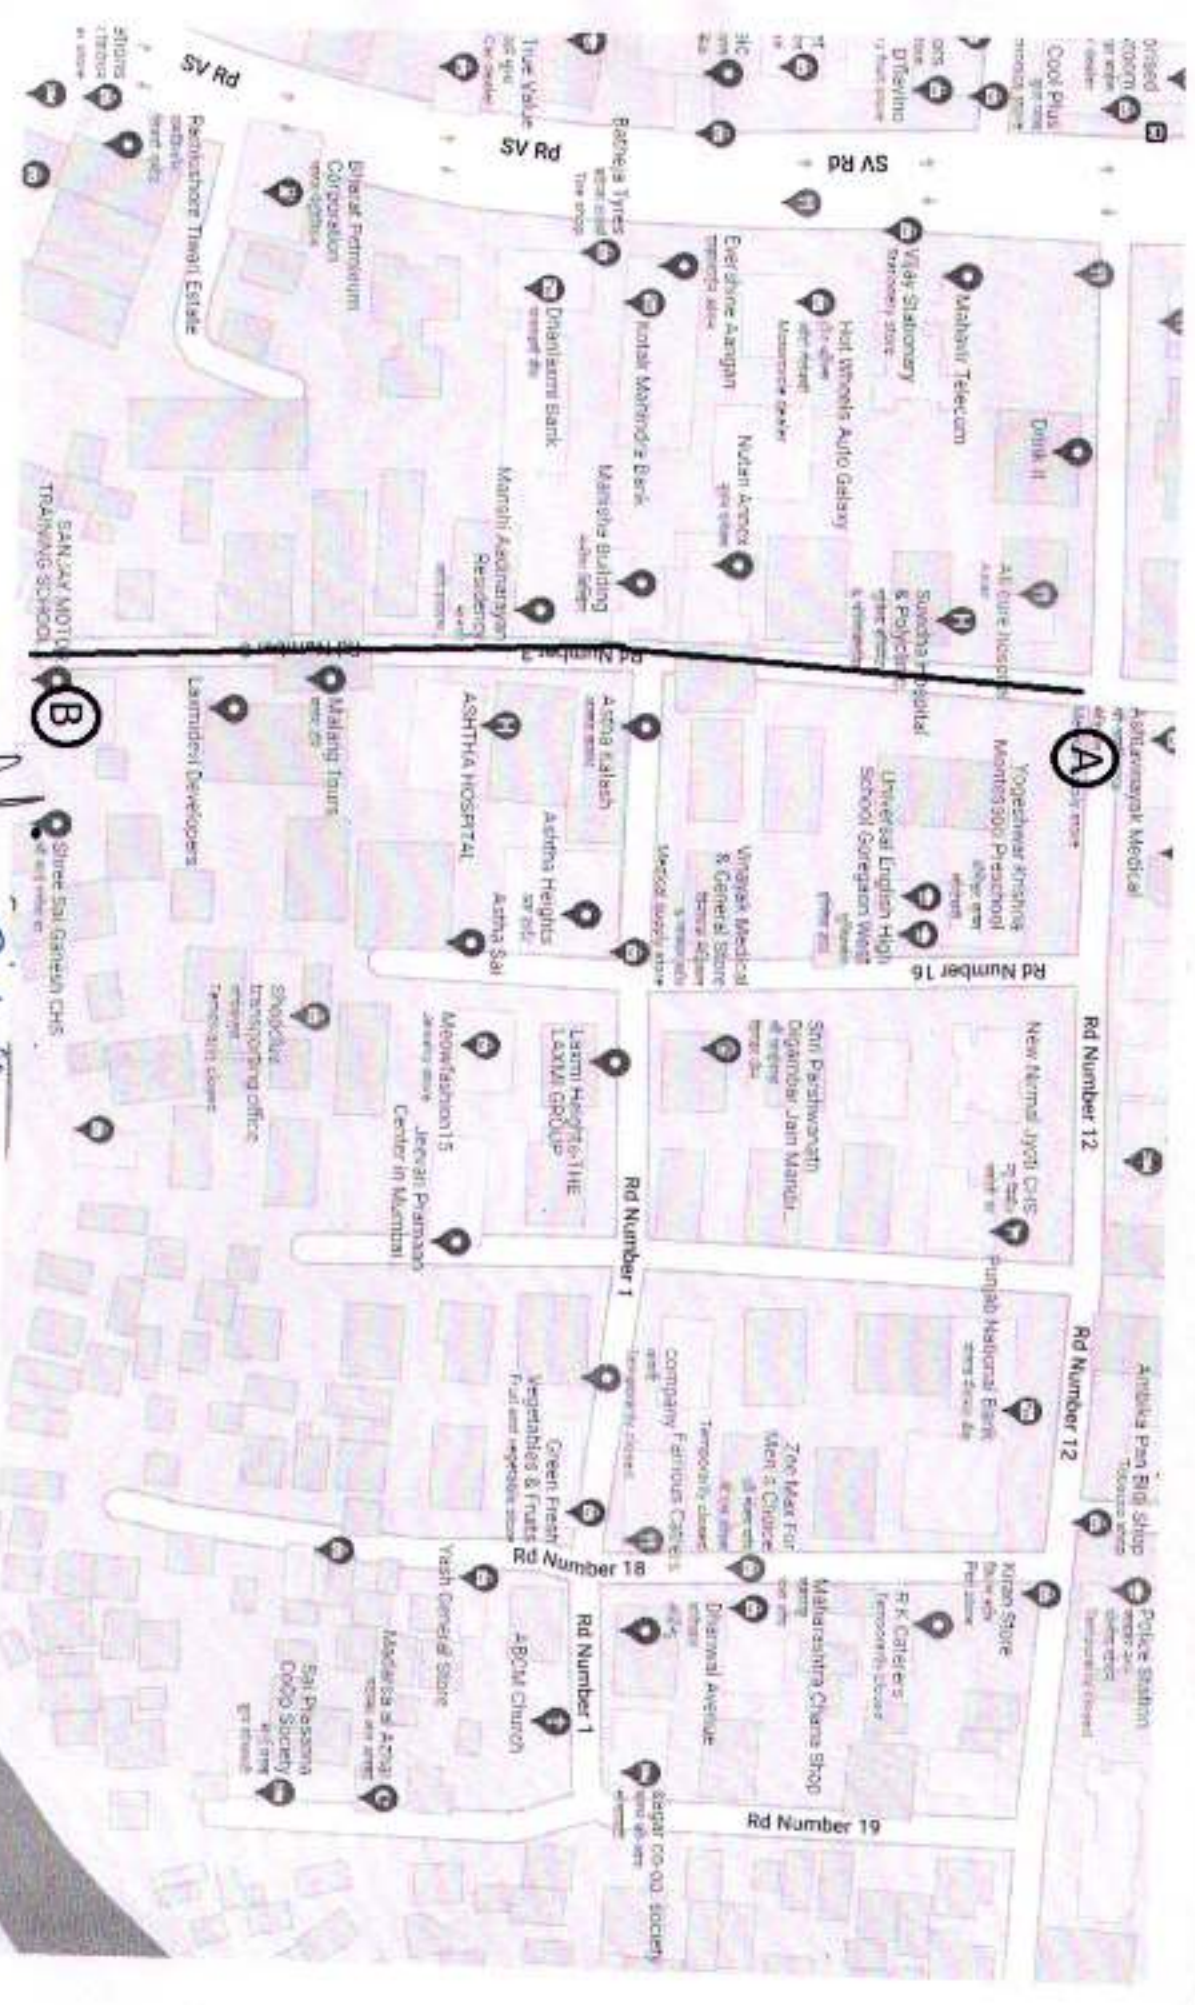

Jawahar Nagar Road no.3, From Jawahar Road no. 12 to Dead End, P/South Ward, Goregaon West

Sub. Eng. (Road S) W.S.