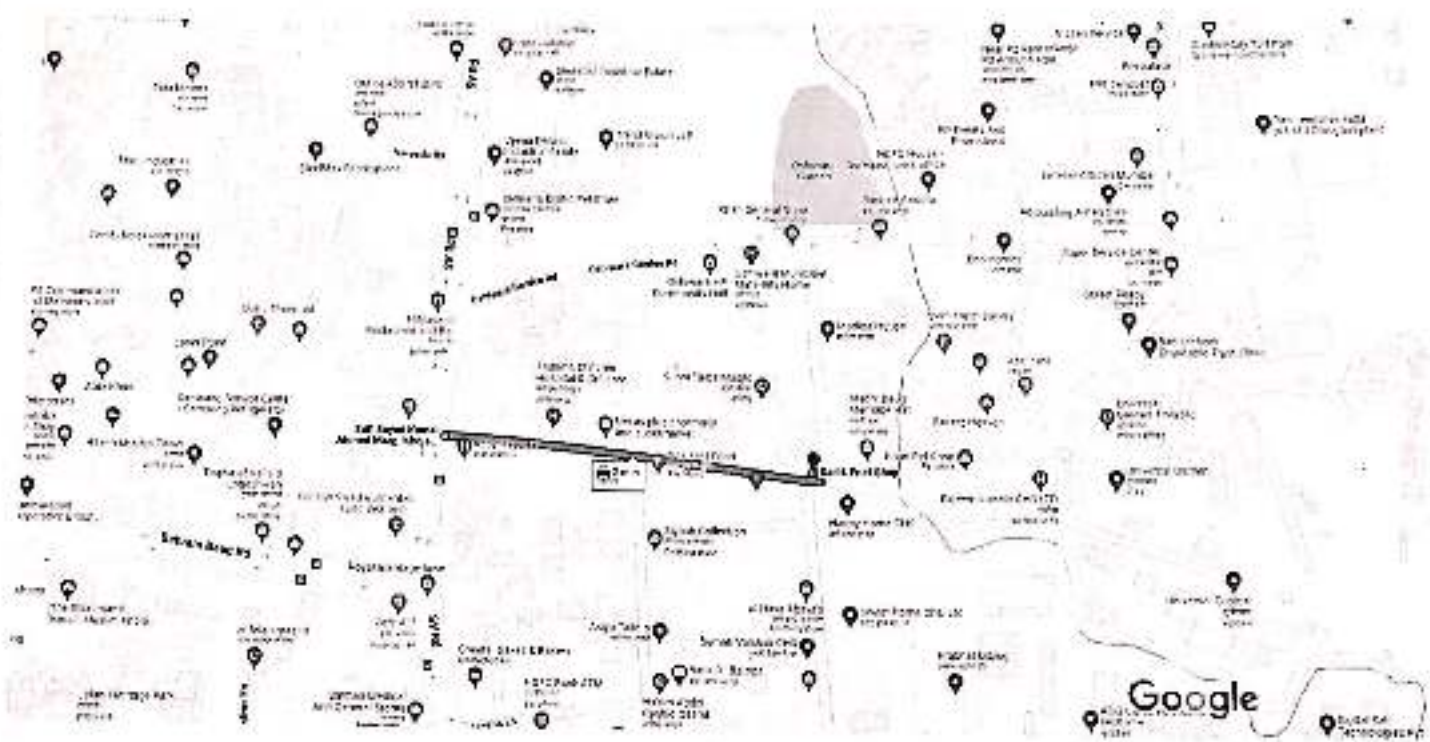

Google Maps

Sufi Sayed Kamal Ahmed Marg, Khoja Society, Vaishali Drive 280 m, 2 min
Nagar, Jogeshwari West, Mumbai, Maharashtra 400102 to Sadik Fruit Shop,
Shop No 3, Market, Vaishali Nagar, Jogeshwari West, Mumbai, Maharashtra
400051

Sufi Sayyad Kalam REoad

Map data ©2020