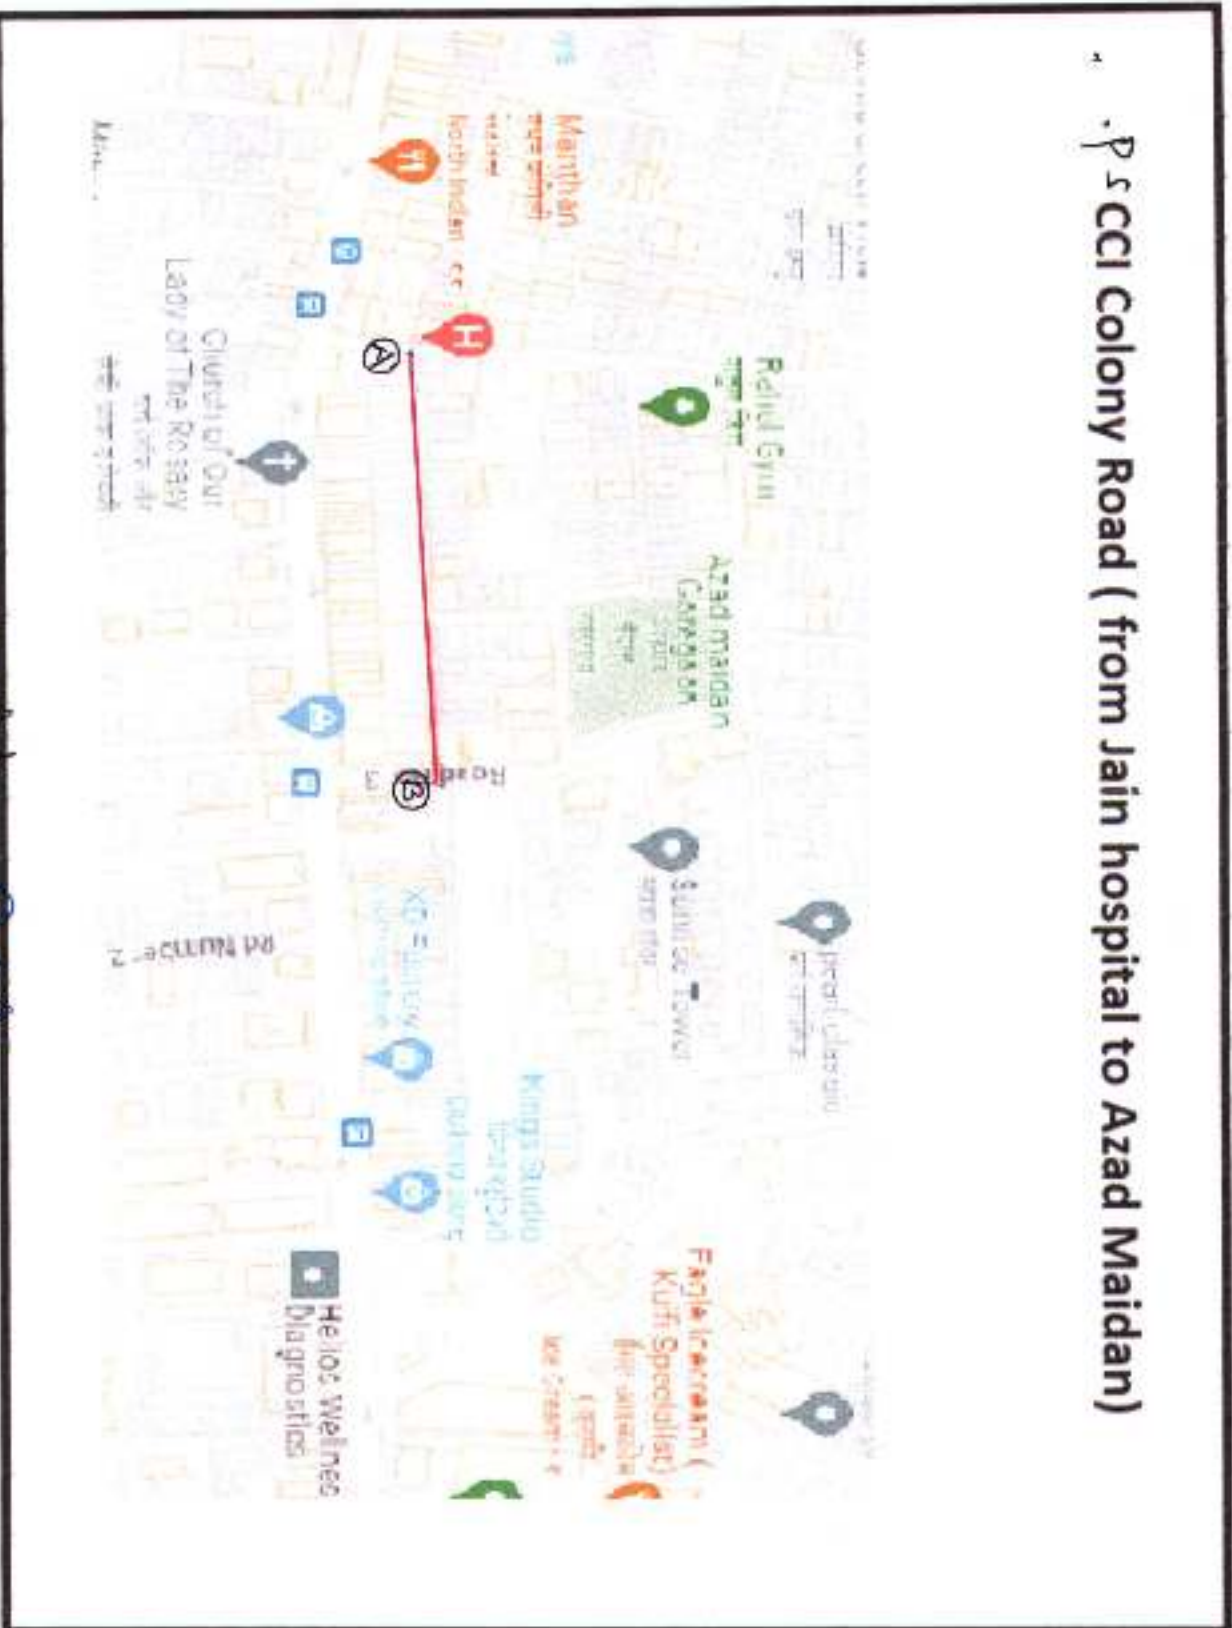

• P 5 CCI Colony Road (from Jain hospital to Azad Maidan)

Sub. Eng. (Rm) M.S.