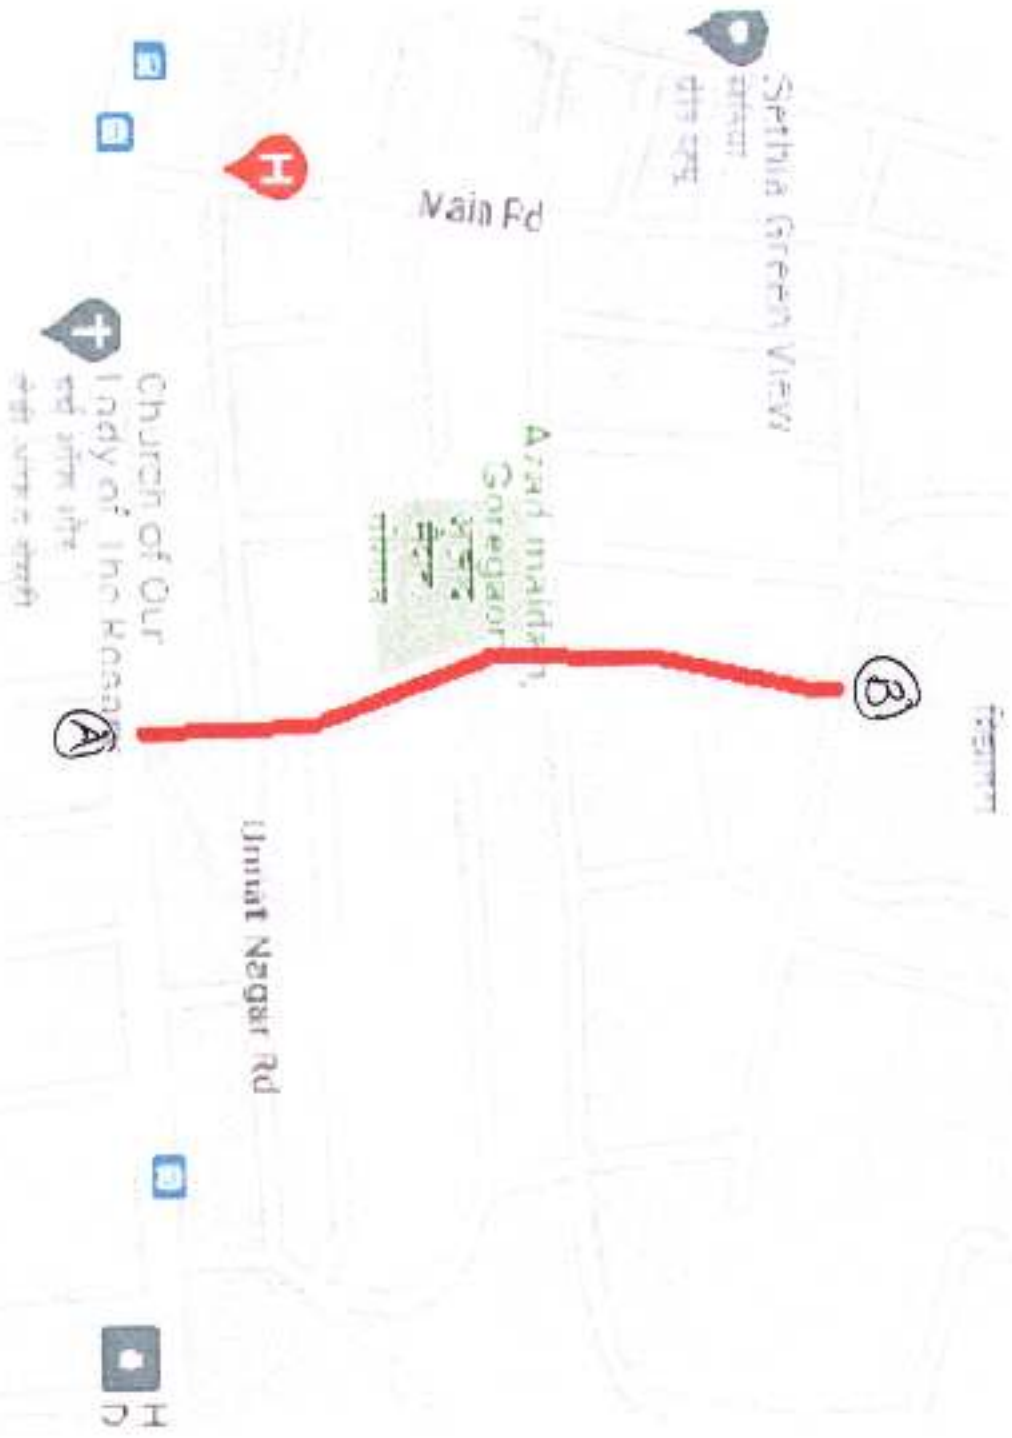

24. PS Road starting from M.G. Road (Jain Mandir to Sane Guruji Marg)