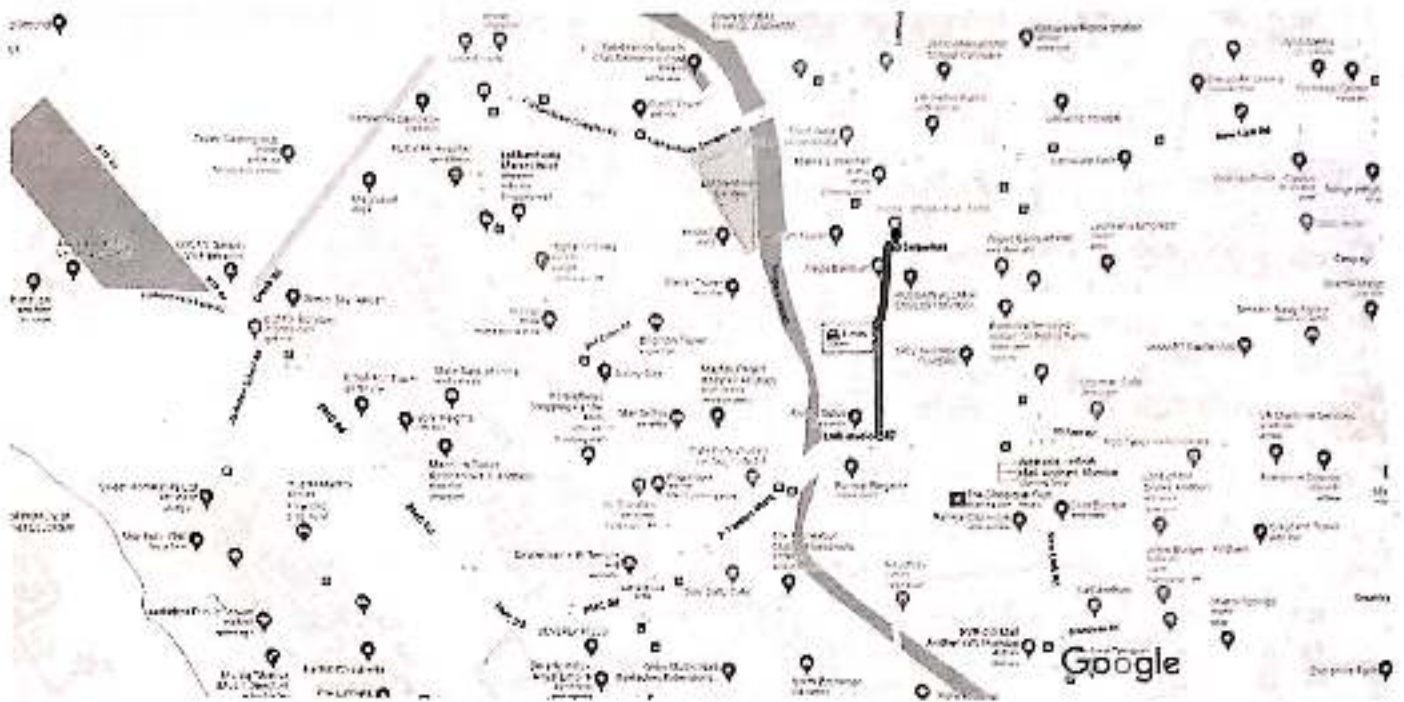

Google Maps

Lodi studio, Plot no: 584, 590, Adarsh Nagar Rd, Drive 300 m, 1 min
Oshiwara, Andheri West, Mumbai, Maharashtra 400102 to Sequeiras,
4RVH+RQF, Kavi Ram Basakhetre Rd, Lokhandwala Complex, Andheri West,
Mumbai, Maharashtra 400053

Adarsh Nagar Road (Balalsaheli Devras Marg to HP Petrol pump)