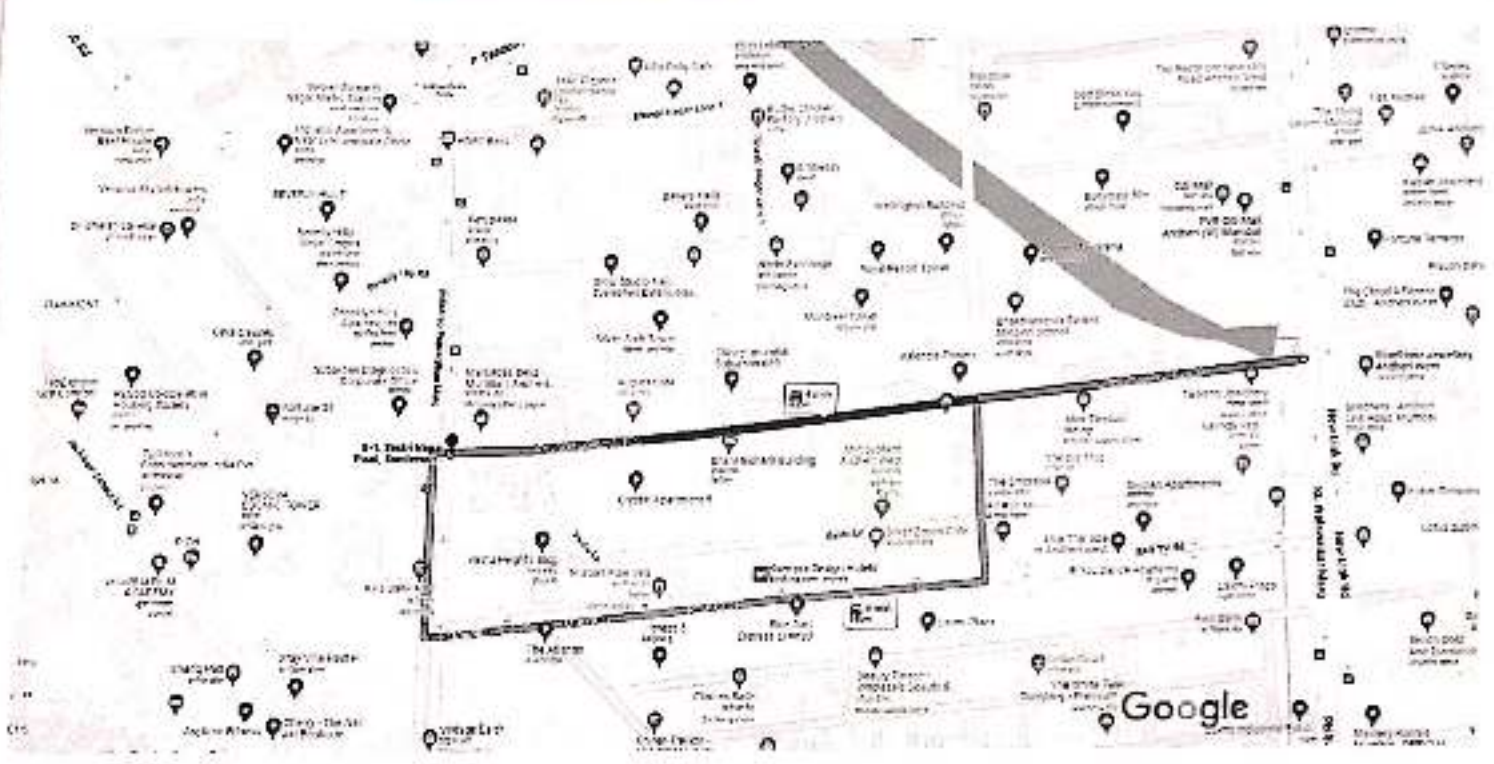

Drive 900 m, 4 min

Ceasar Road

Google Maps

Andheri West, Mumbai, Maharashtra 400053 to G-1,
Sastri Nagar Road, Sundervan Complex, Shastri Nagar, Andheri West,
Mumbai, Maharashtra 400053

Drive 650 m, 4 min

Madhukar Saroptdar Road

Monday, 20/10/2016 5:00 pm

Google Maps

Angha Mansion, 4RQG+977, Shastri Nagar Lane 2, Shastri Drive 400 m, 2 min
Nagar, Andheri West, Mumbai, Maharashtra 400102 to Santalal Fruit shop,
Shop No 02 Shastri Nagar, Lokhandwala Complex, Andheri West, Mumbai,
Maharashtra 400053