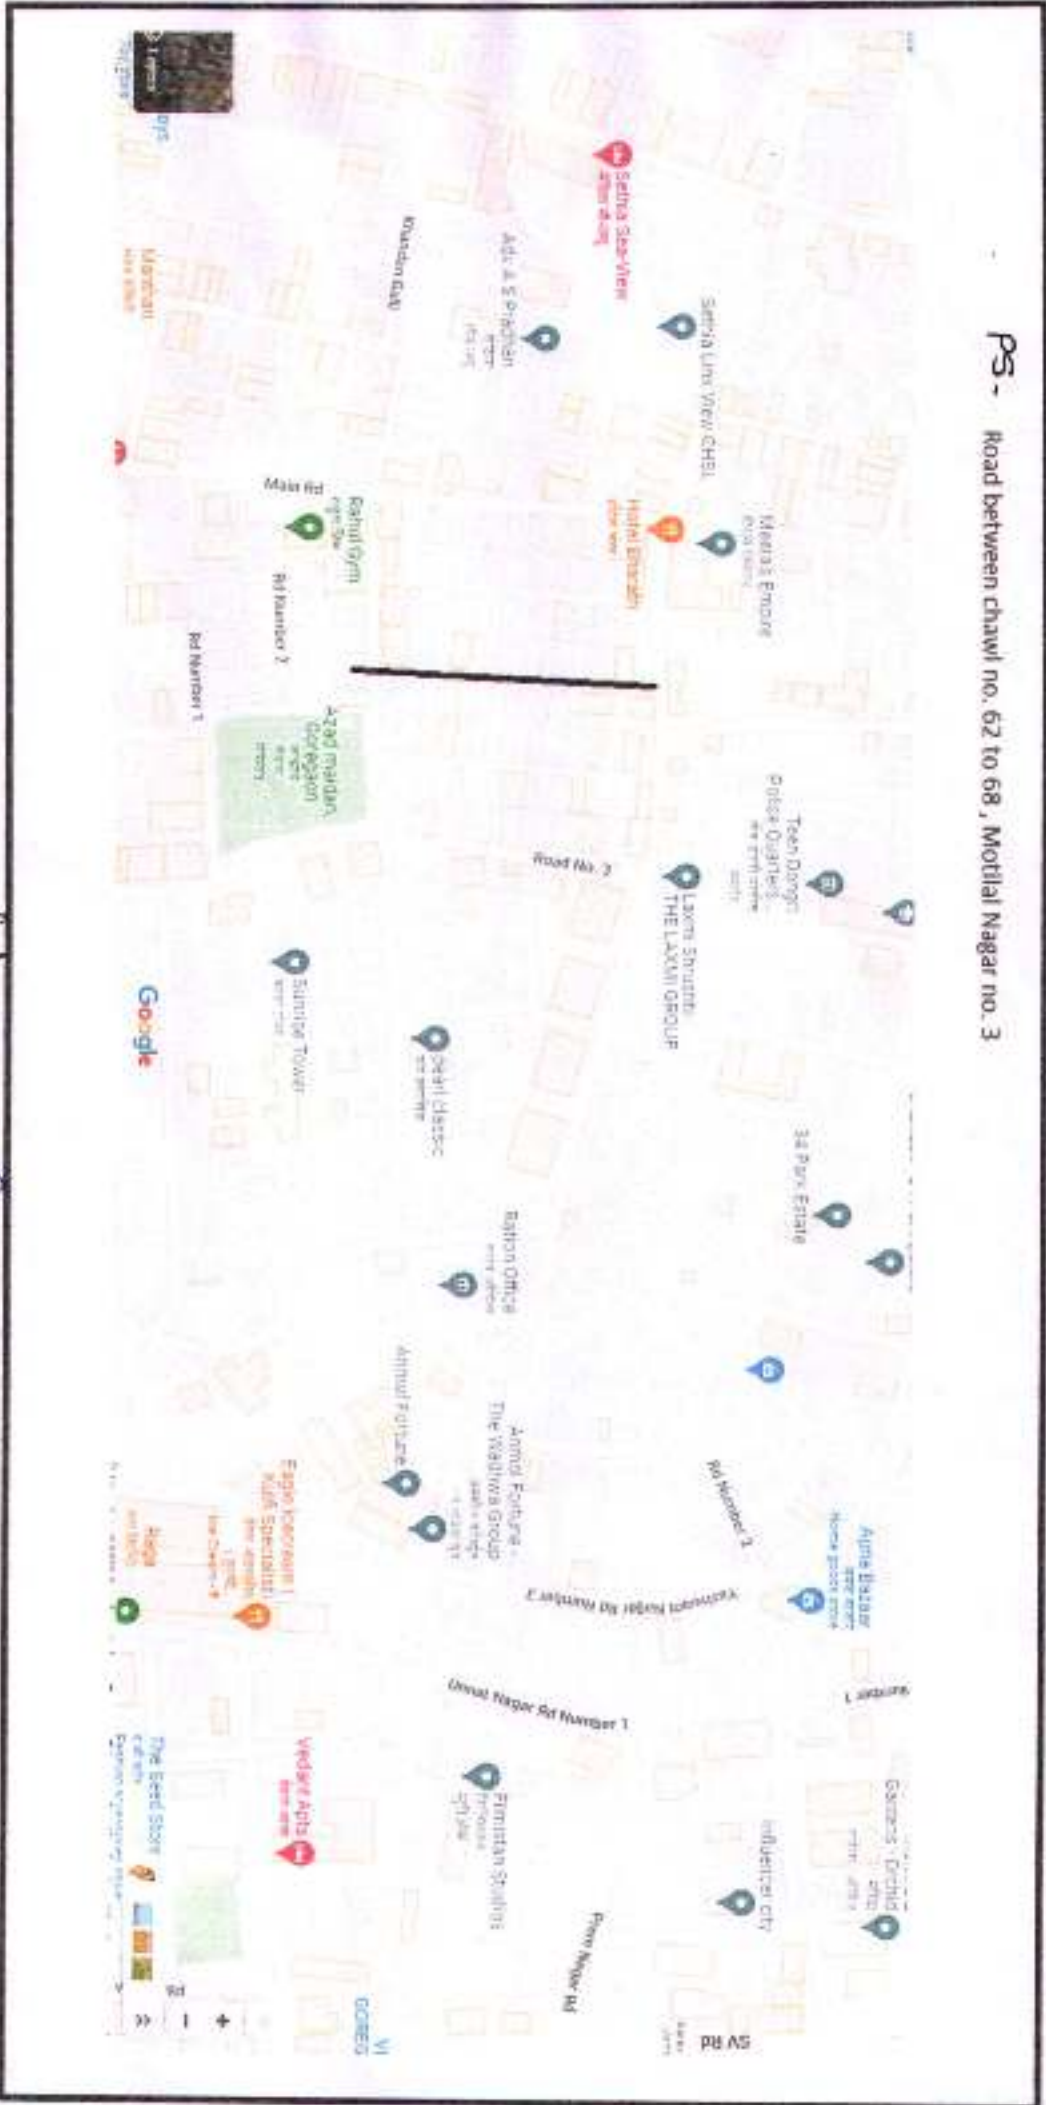

PS - Road between chawl no. 62 to 68, Motilal Nagar no. 3

[Handwritten signature]
Sub. Eng. (Road S) W.S.