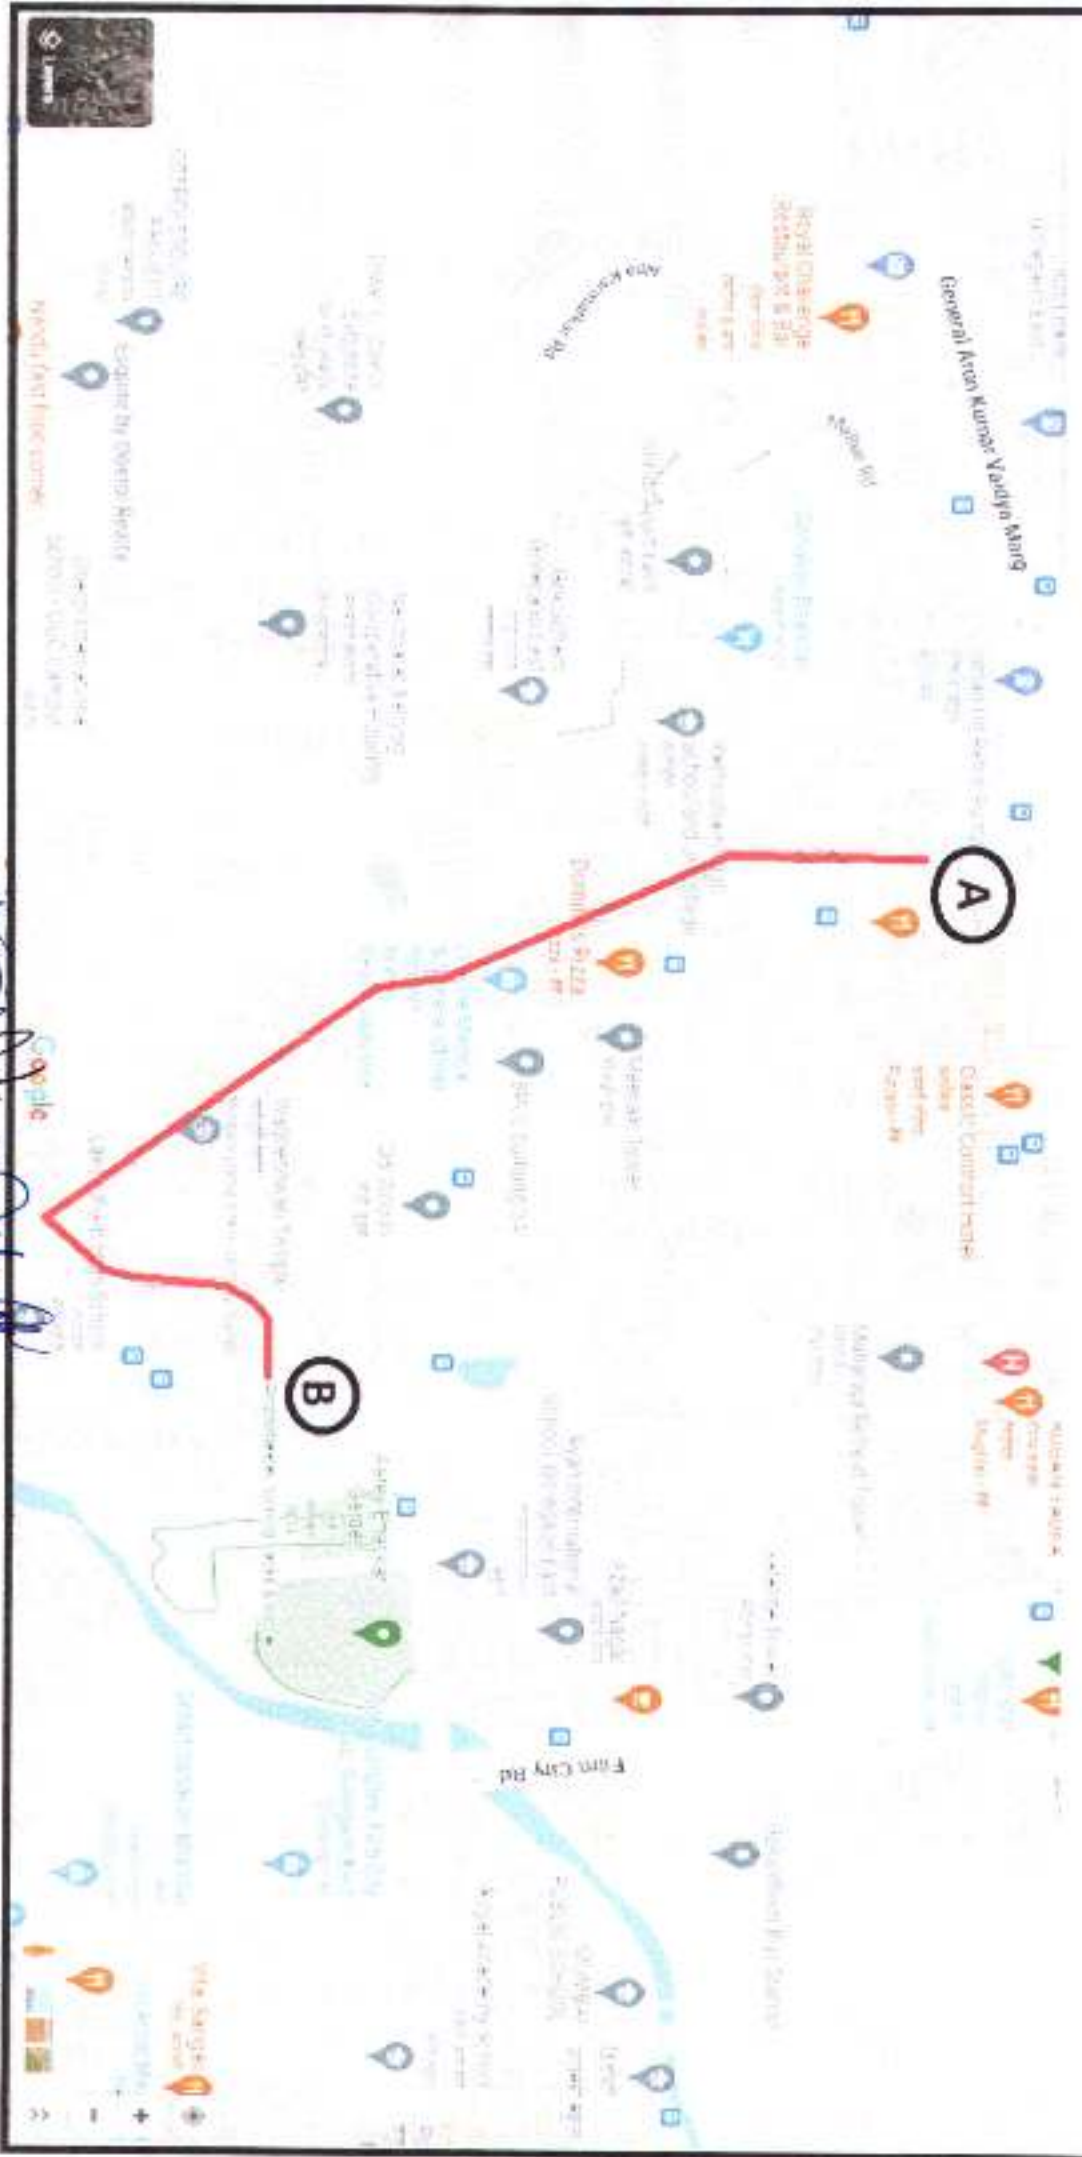

PS -

Sai Marg From Krishna vatika Road To Rangnath Housing Society Road, Goregaon East, P/South

[Handwritten signatures and initials]
Sub. Eng. (In-charge S) W.S.