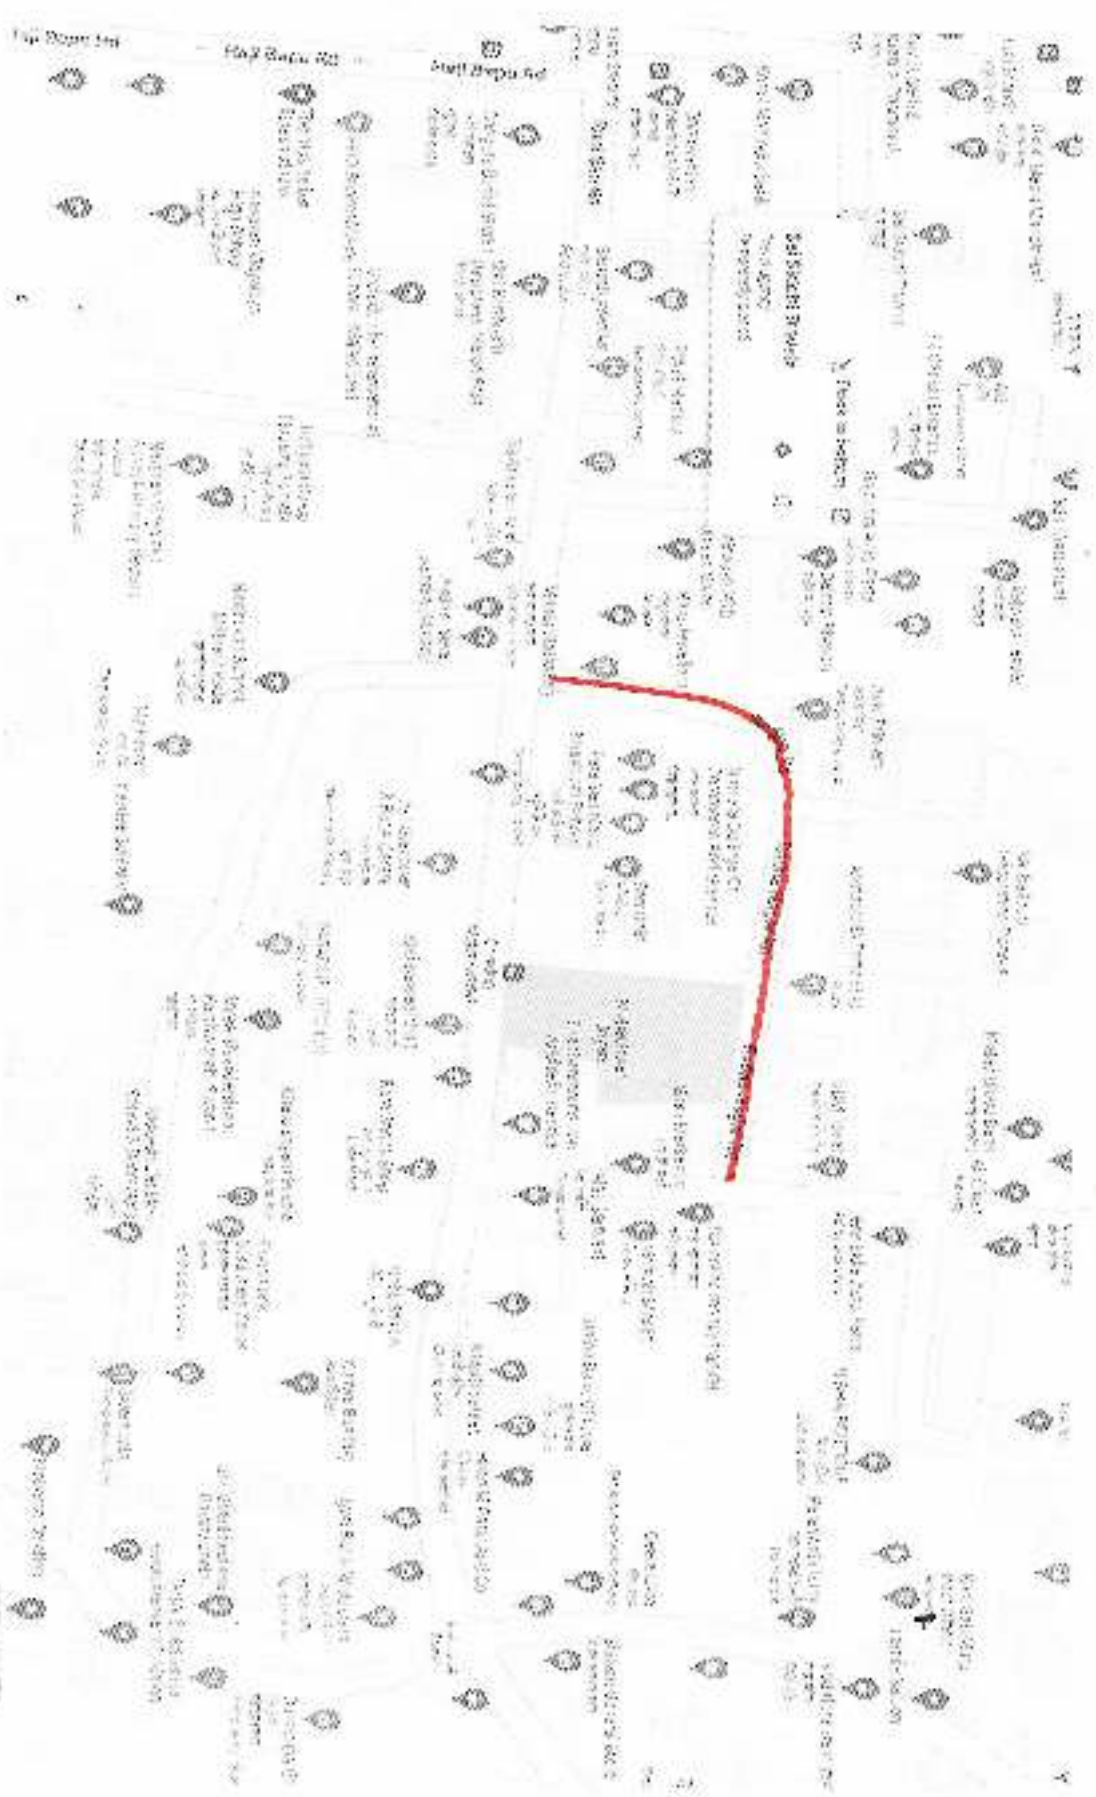

VADARI PADDA, Nr. RANI SATI RD.

Length = 200 mtr
Width = 6.50 mtr

Sub. Eng. (Road S) W.S.

A. E. Roads (PIN)