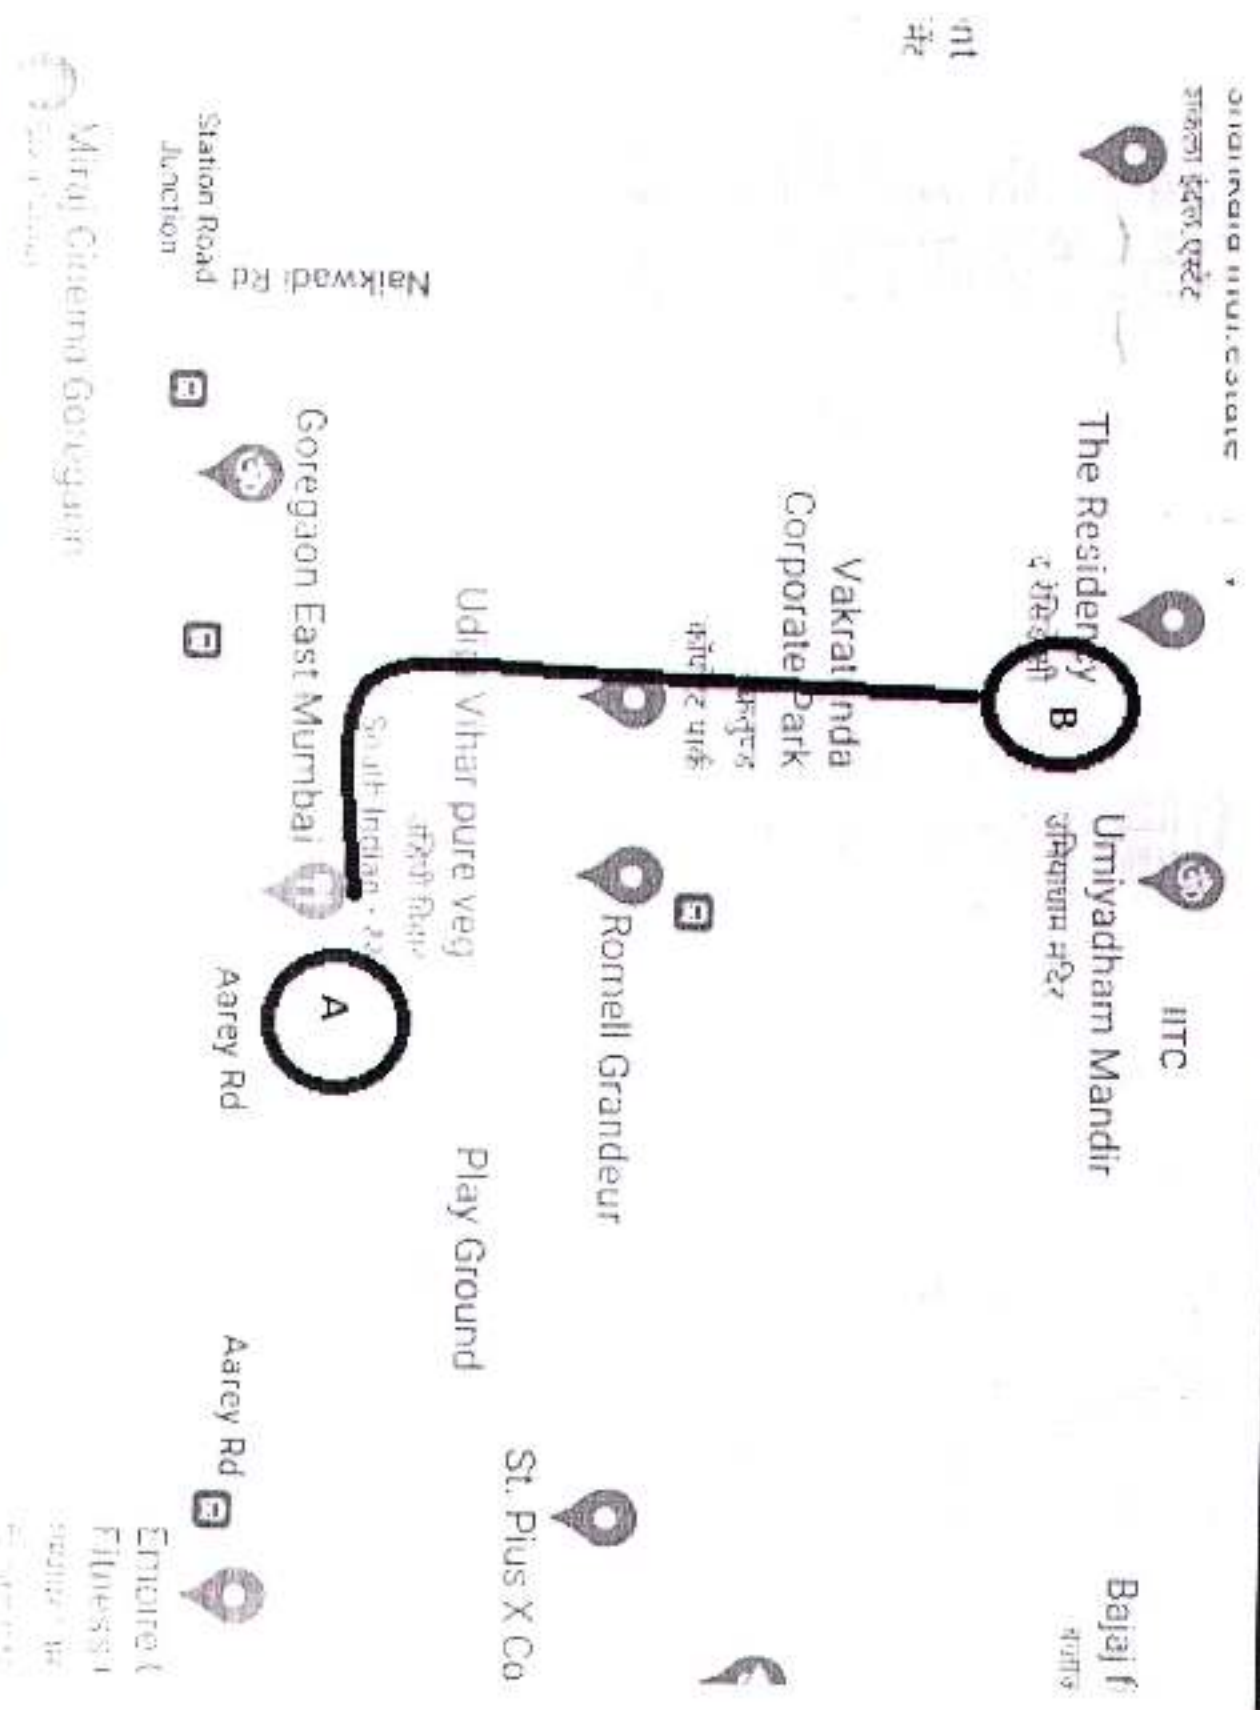

PMP Road from Vishveshwar Road to Dead end, Goregaon (E) in P/South