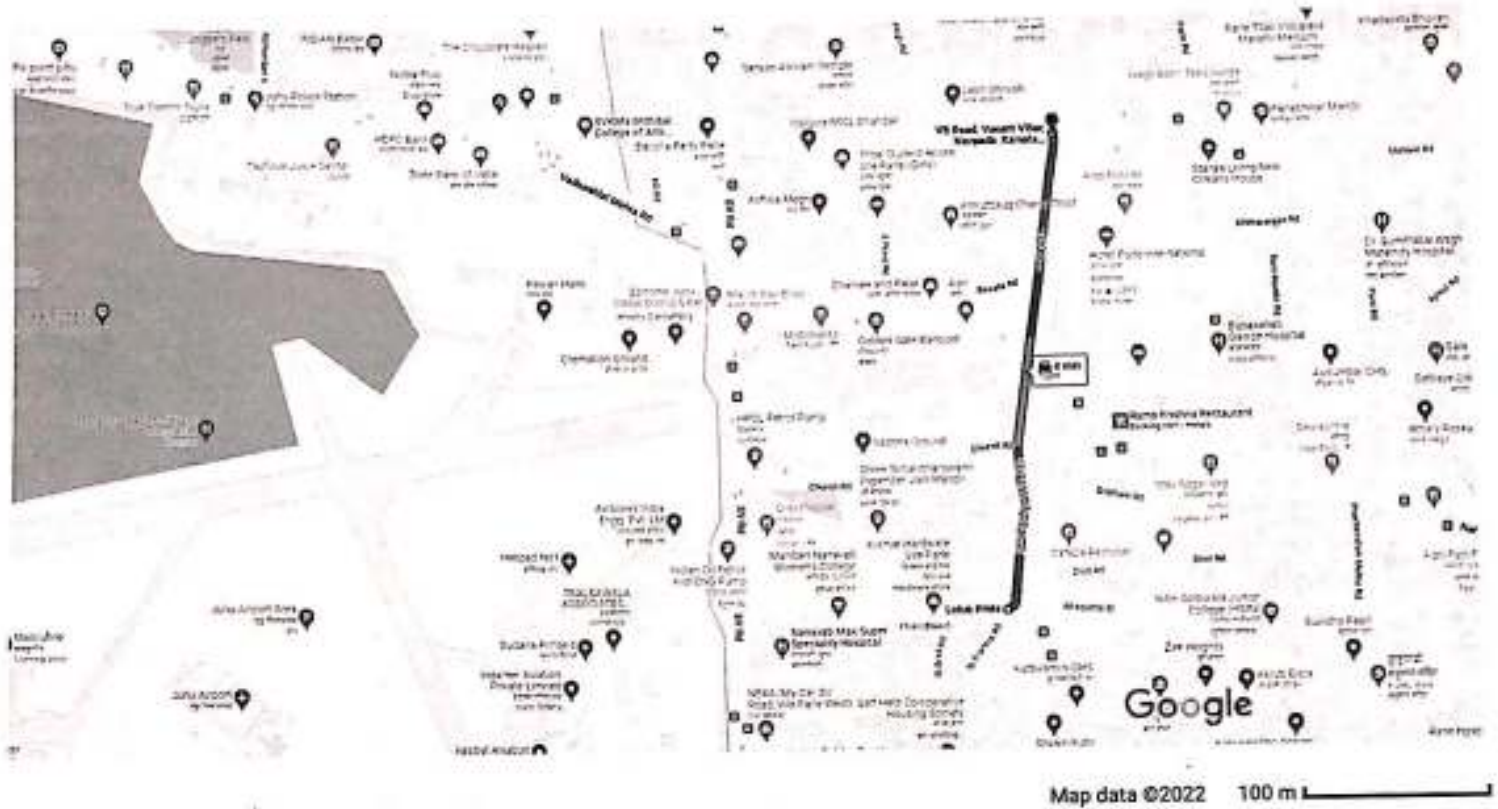

Google Maps

Lotus Pride, Vallabhbhai Patel Road, LIC Colony, Suresh Colony, Vile Parle West, Mumbai, Maharashtra 400056 to VB Rd, Vasant Vihar, Navpada, Kamala Nagar, Vile Parle West, Mumbai, Maharashtra 400057

V. P. Road

Vile Parle Road