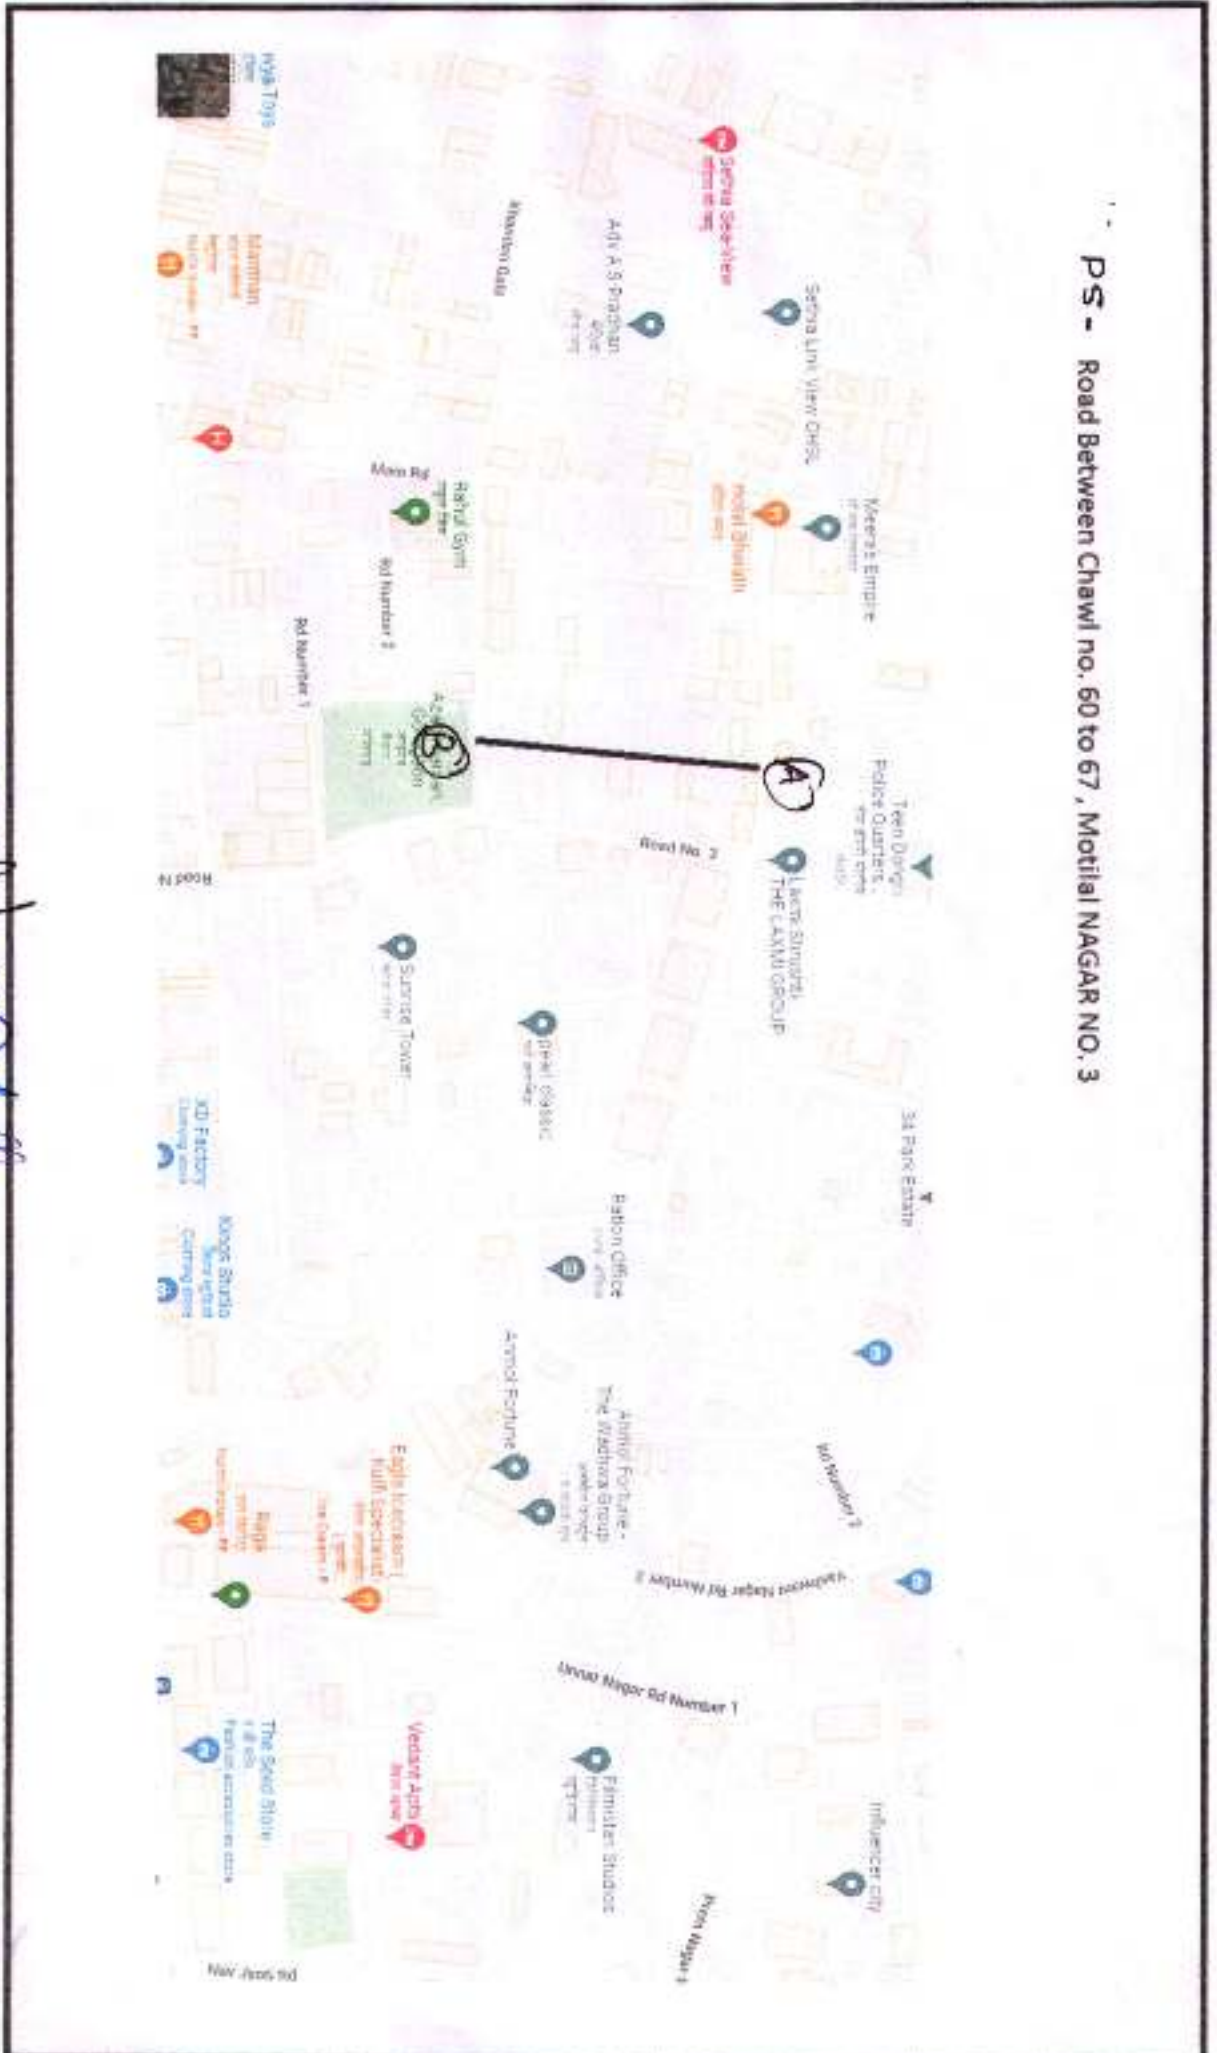

PS - Road Between Chawl no. 60 to 67, Motilal NAGAR NO. 3

Sub. Eng. (Road S) W.S.