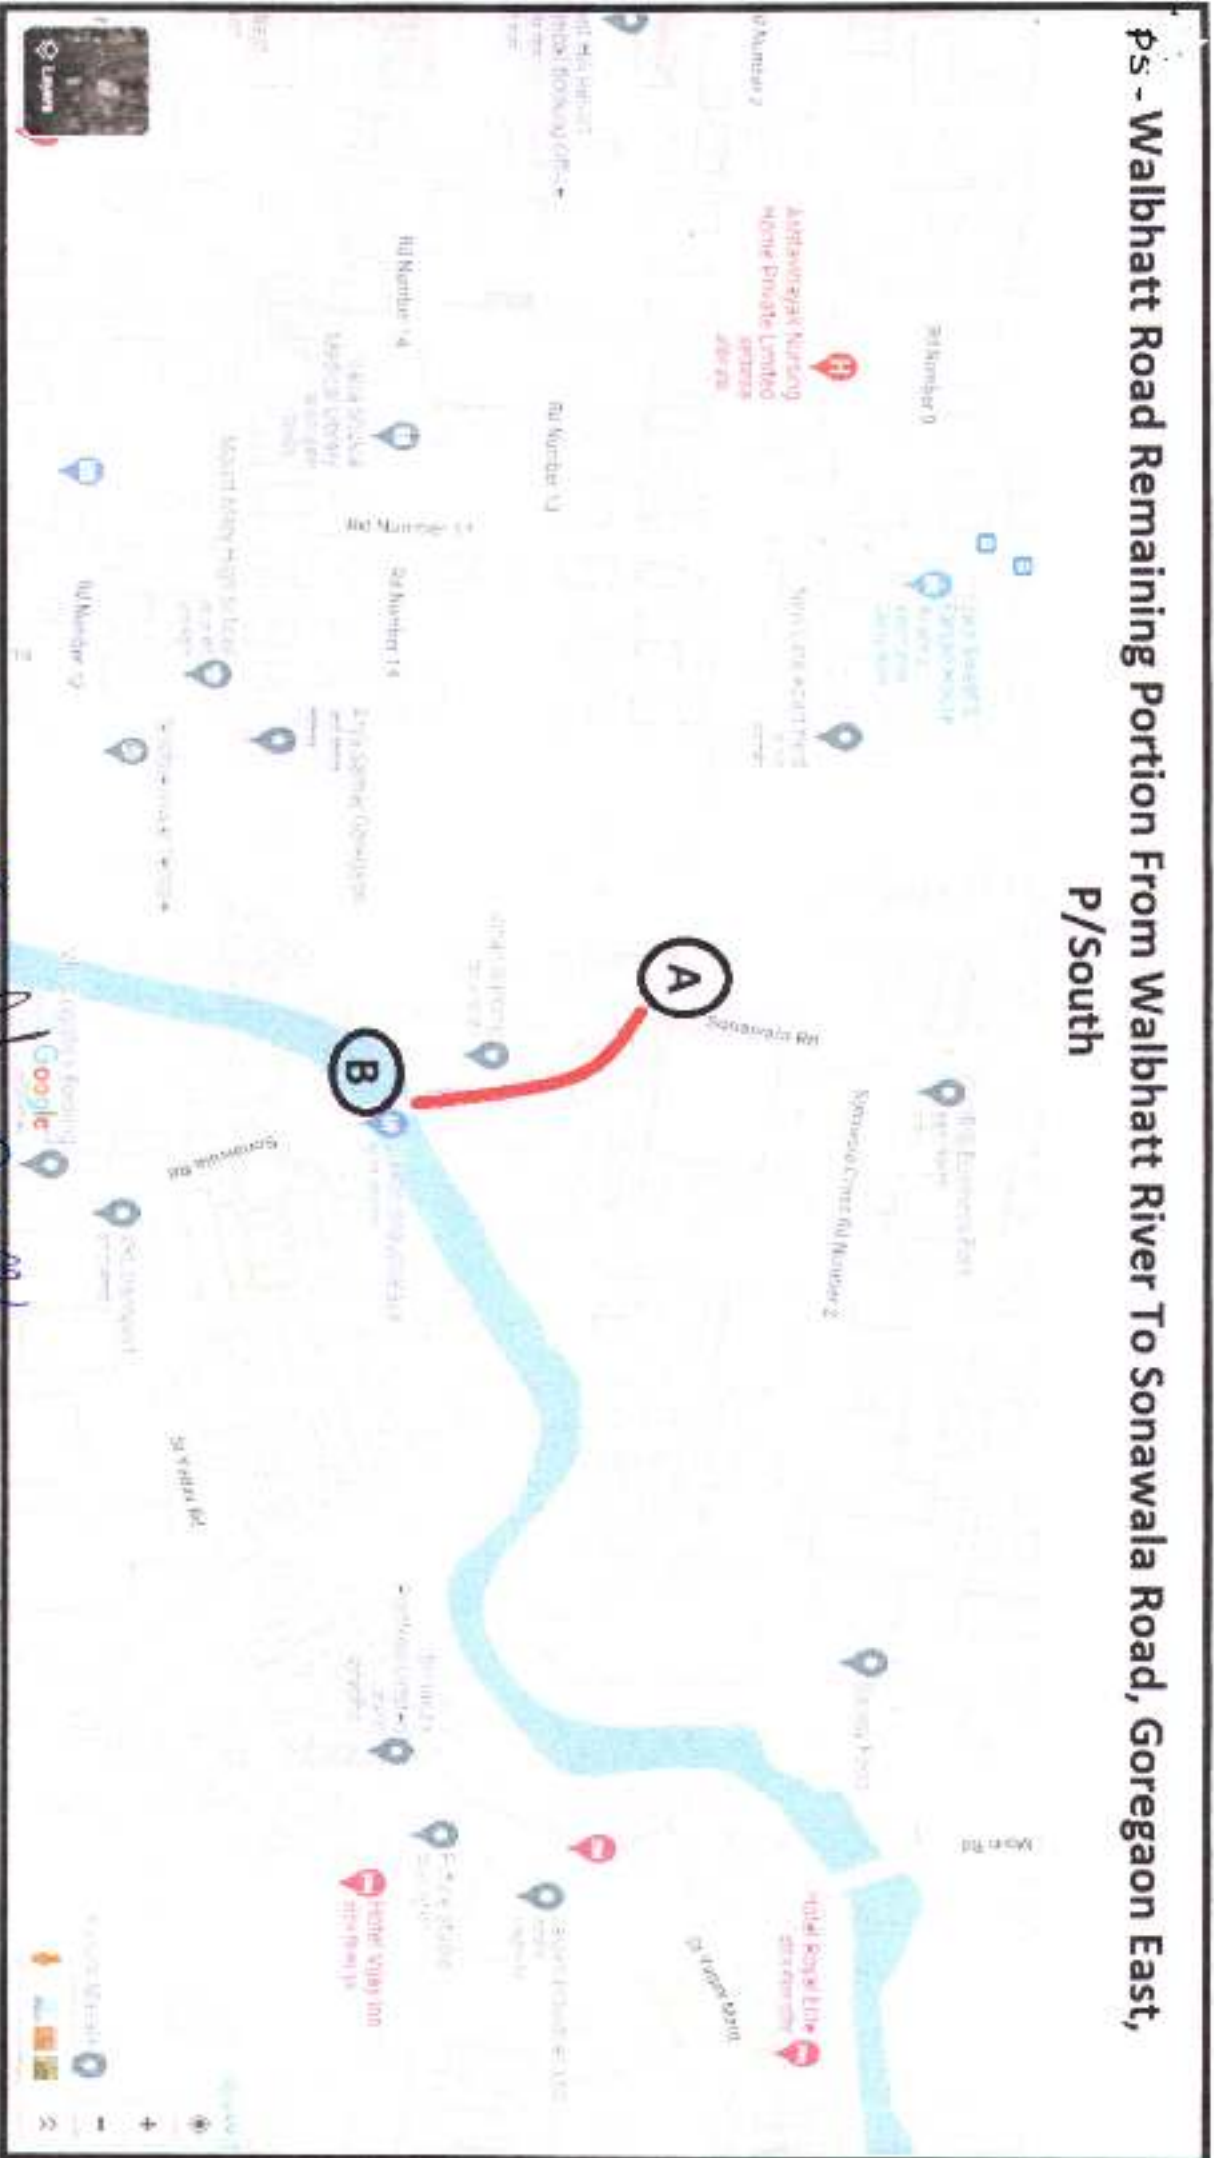

ps - Walbhatt Road Remaining Portion From Walbhatt River To Sonawala Road, Goregaon East, P/South

Sub. Eng. (Incharge) W.S.