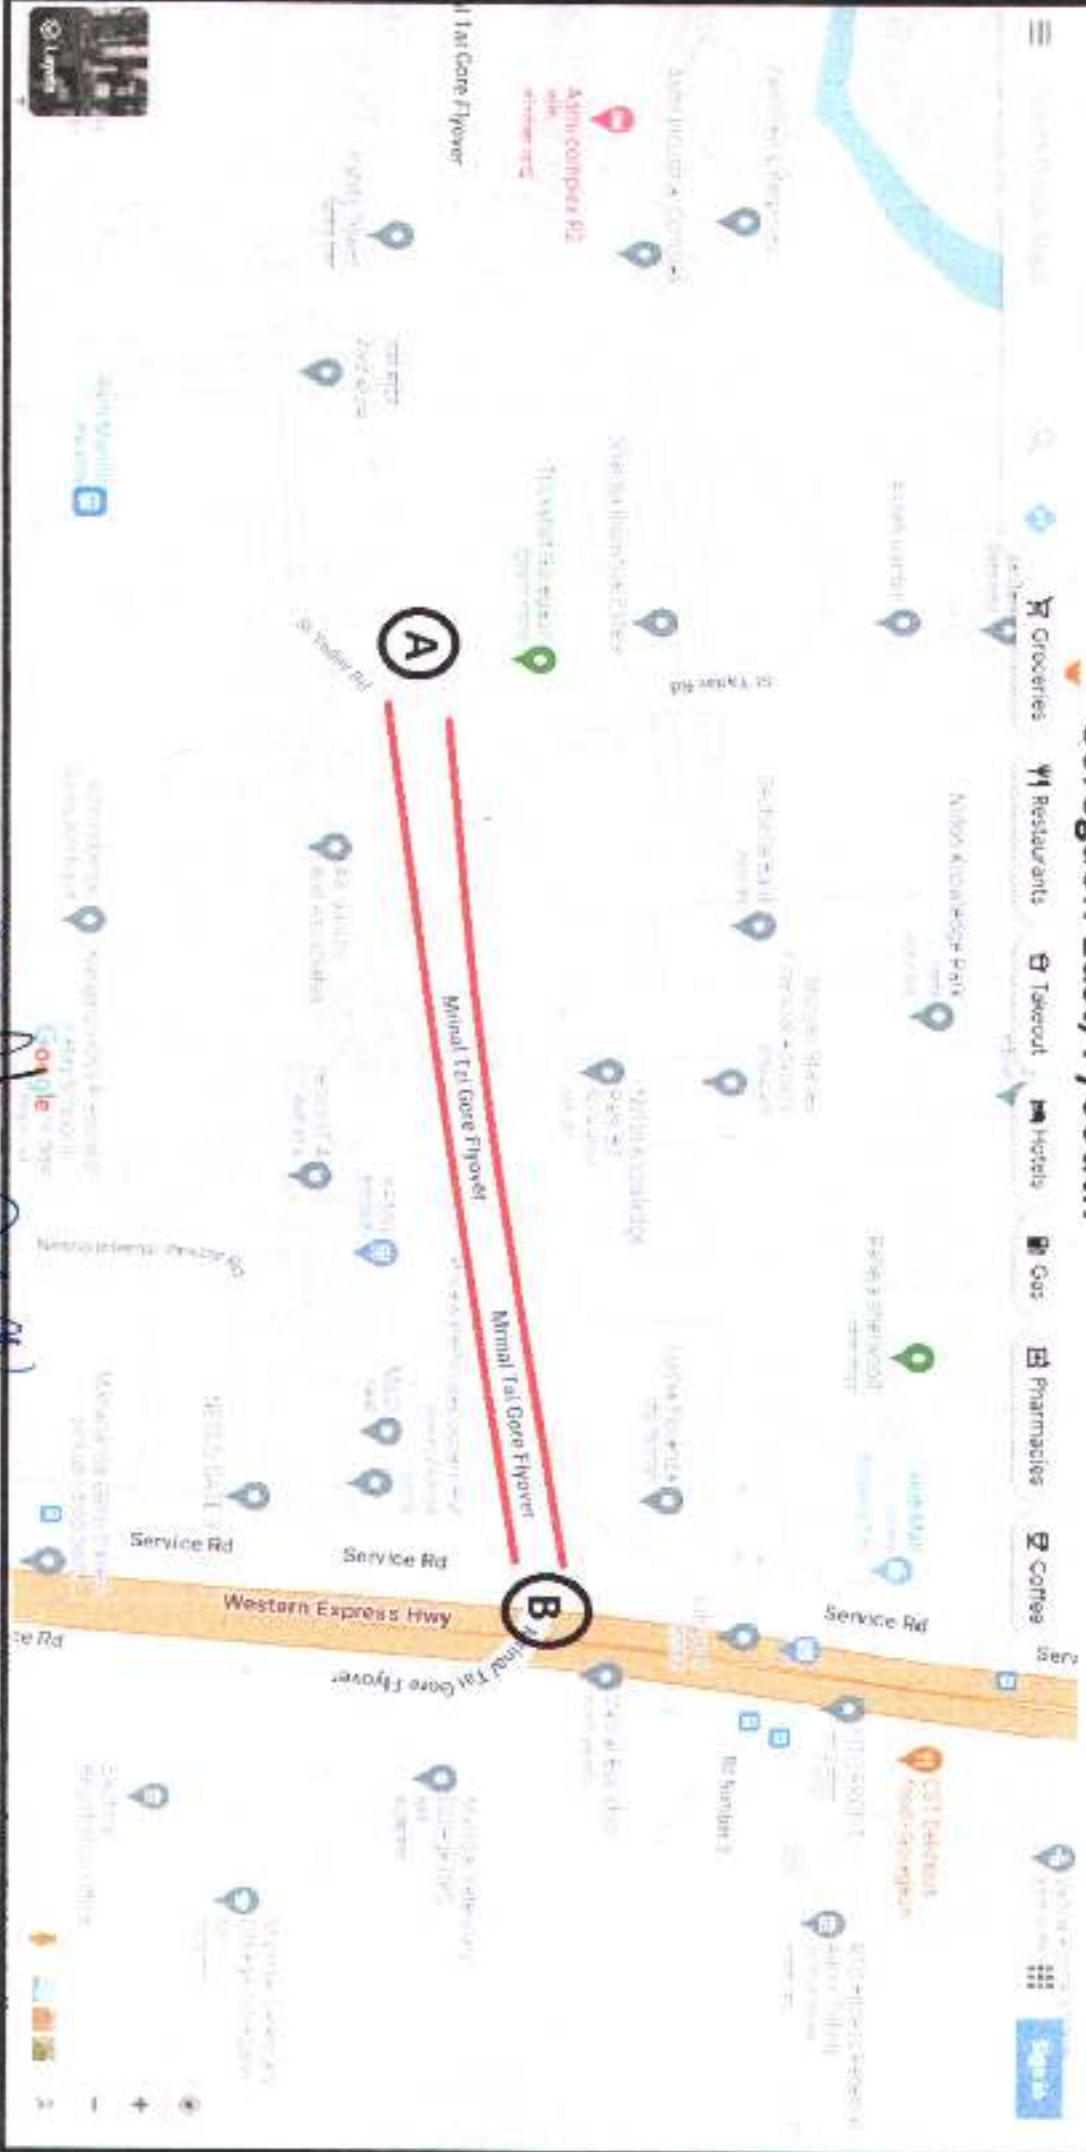

.P5 - Road Below Mrunaltaai Gore Bridge From Walbhatt Road To W.E.H. Service Road,

Goregaon East, P/South

[Handwritten signatures]
Sub. Eng. (Road S) W.S.