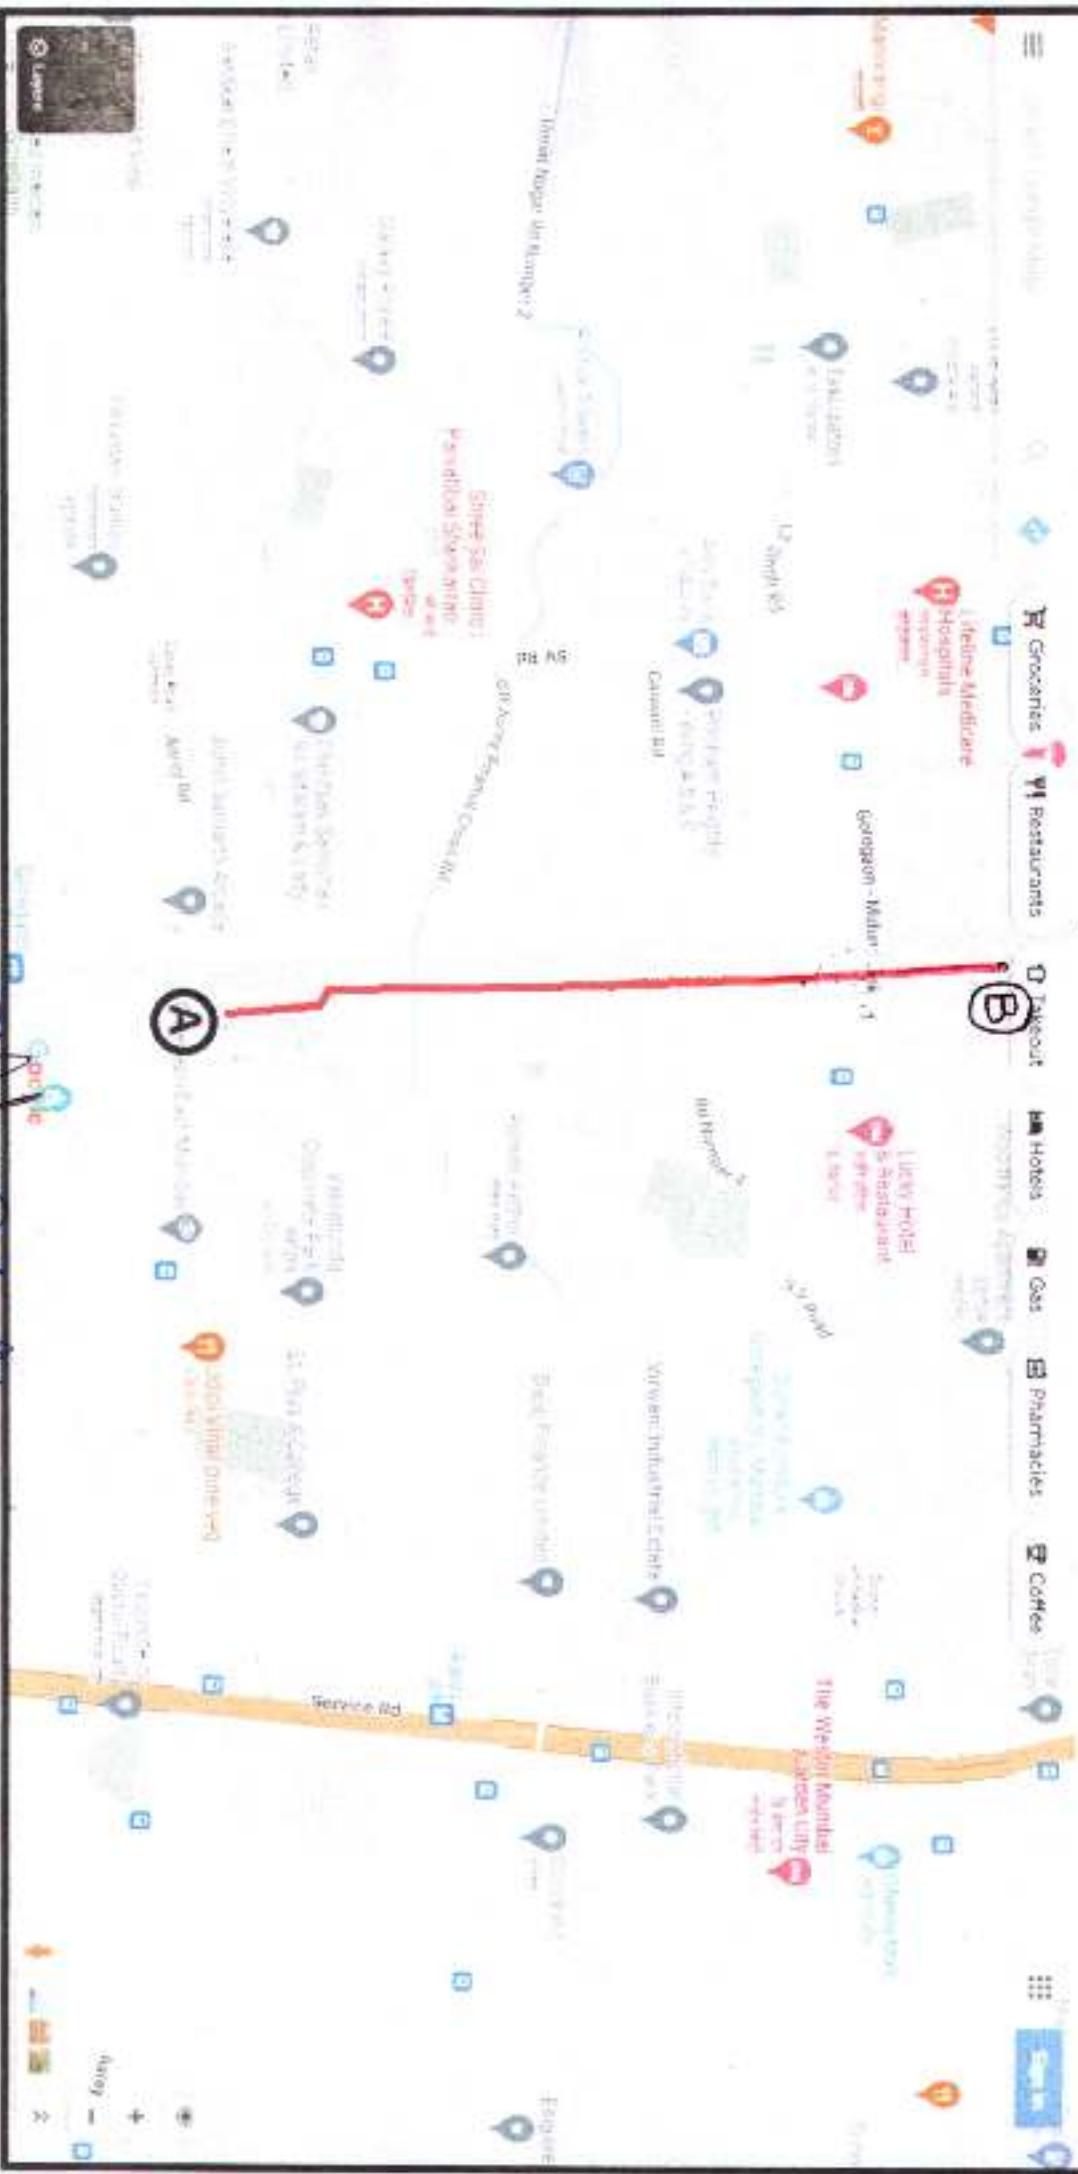

Pandurangwadi Main Road From Aarey Subway To Pandurang Wadi Road No.6, Goregaon East, P/South

Sub. Eng. (Road S) W.S.
Bill