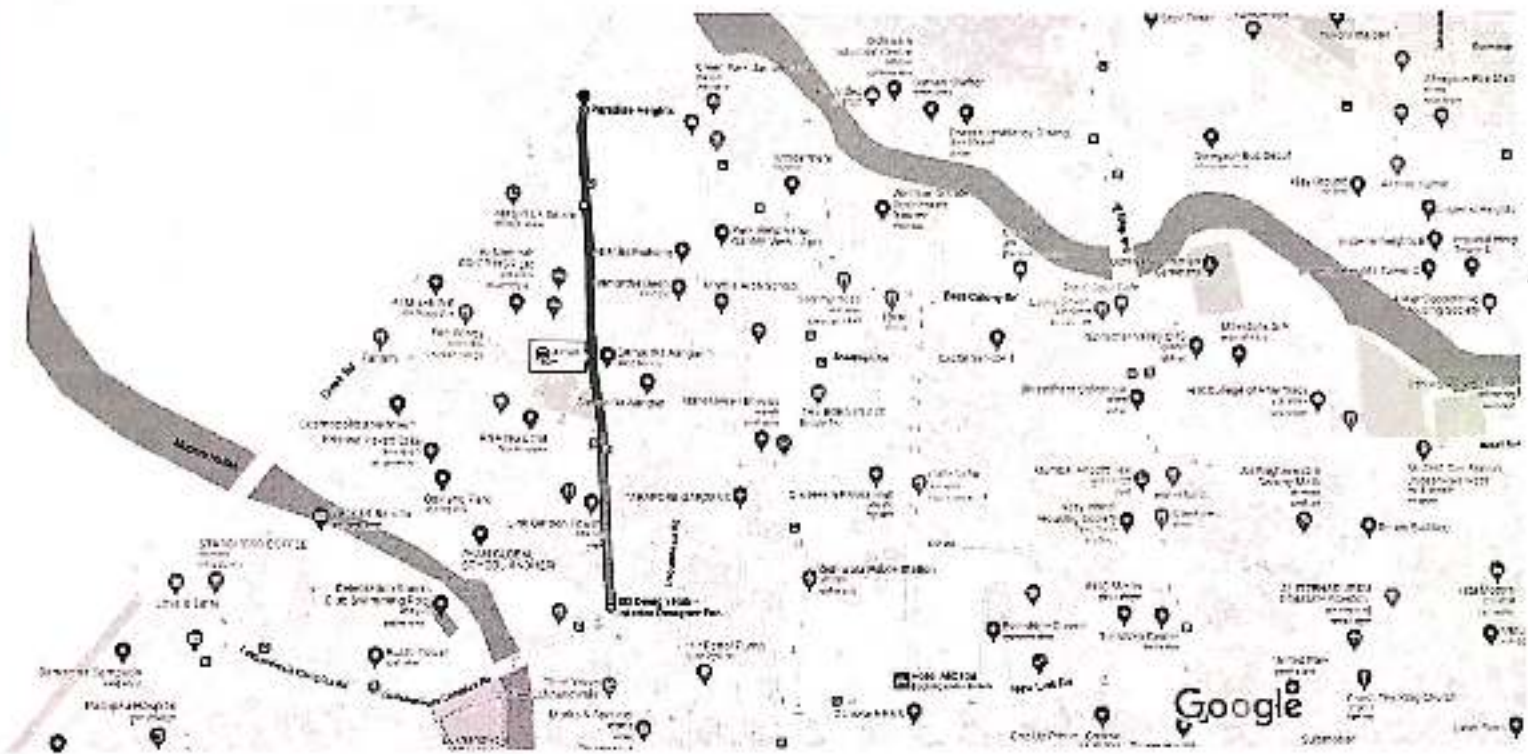

Google Maps

SG Design Hub - Interior Designer For Home/ Office/
Shops, Lokhandwala Complex, Andheri West, Mumbai, Maharashtra 400053
to Paradise Heights, PL Deshpande Marg, Milat Nagar, Andheri West,
Mumbai, Maharashtra 400102

p L Deshpande Marg