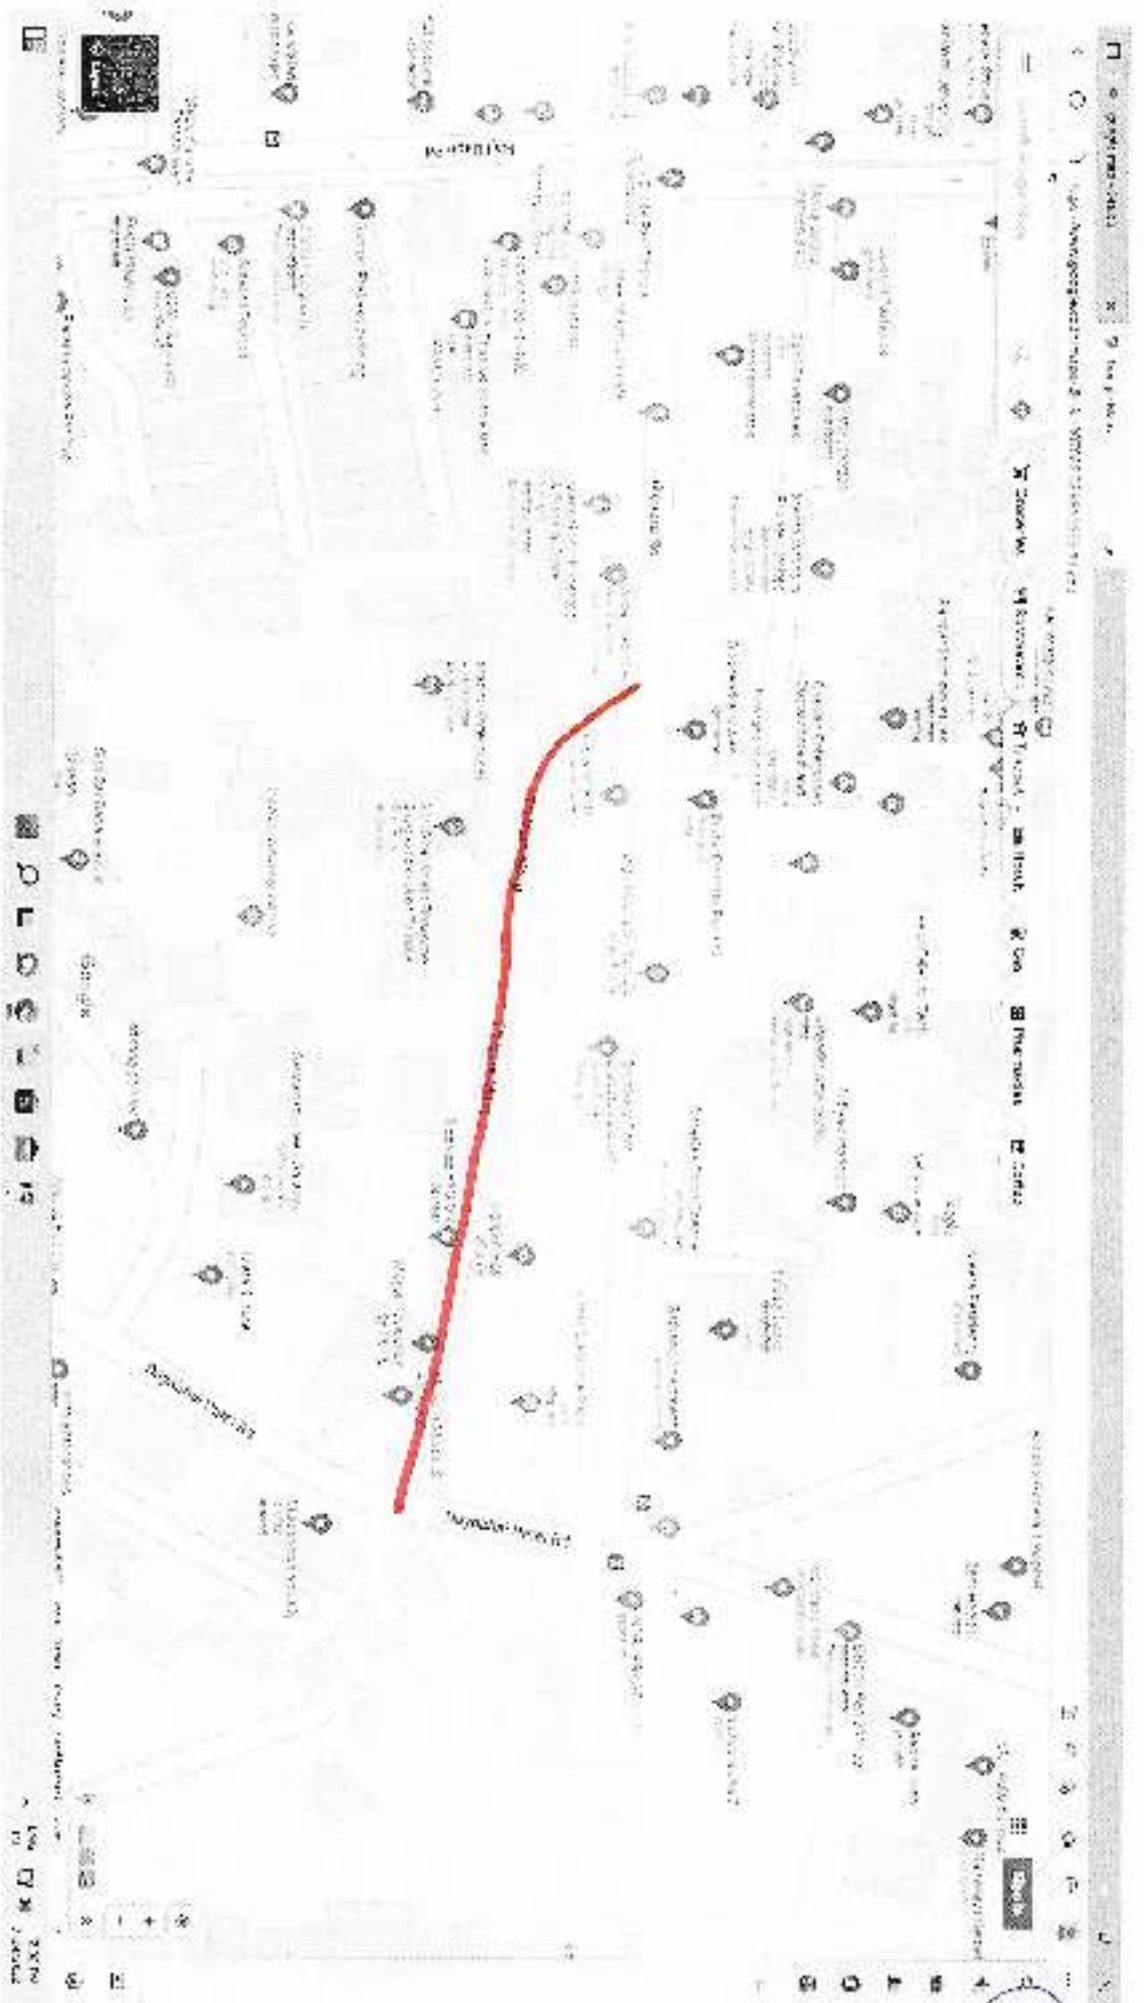

TD VORA ROAD

Length = 180mtr.

Width = 4.5mtr.

[Signature]
Sub. Eng. (Road S) W.S.

[Signature]
A.E. Roads (P/N)