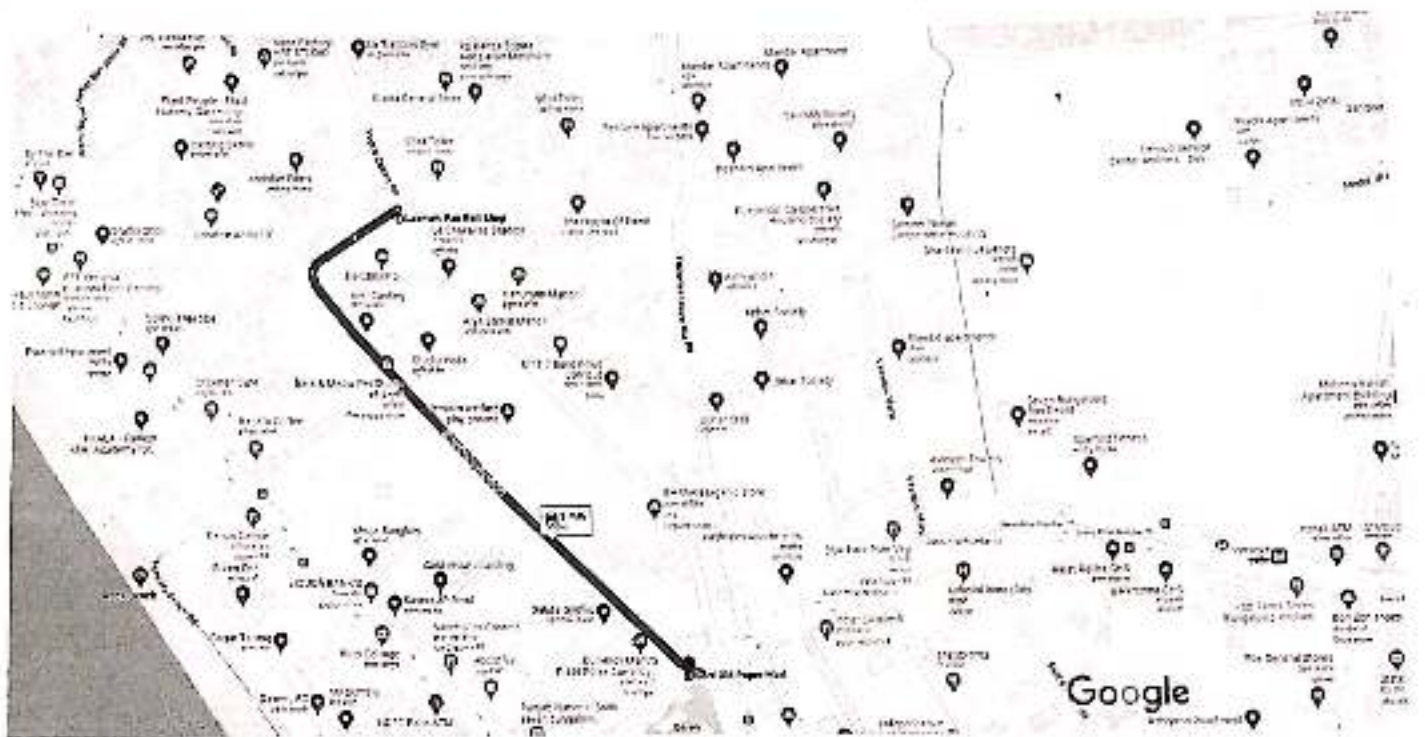

Google Maps

Laxman Pan Bidi Shop, Shop No. 1, Yari Rd Versova,
Seven Bungalow, Andheri West, Mumbai, Maharashtra 400061 to Soni Old
Paper Mart, 2, Aram Nagar Part 1, Aram Nagar, Versova, Andheri West,
Mumbai, Maharashtra 400061

Harinder Singh Road

Map data ©2022 50 m