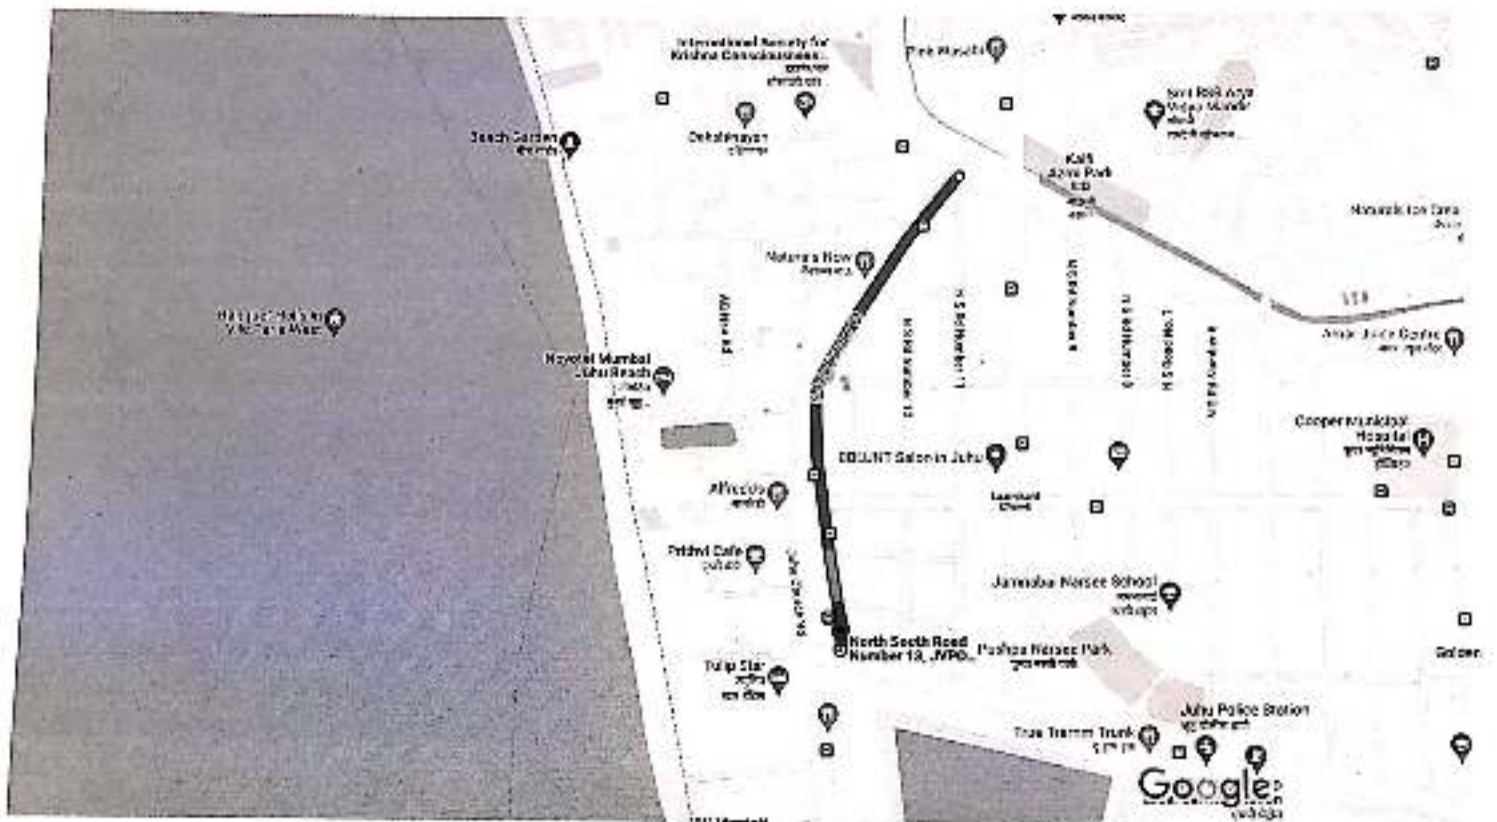

Google Maps

Parulekar Rd, Sainath Nagar, Vithal Nagar, Juhu, Mumbai, Maharashtra 400049 to N S Rd Number 13, Shivkunj, JVPD Scheme, Juhu, Mumbai, Maharashtra 400049

N S Road no 13