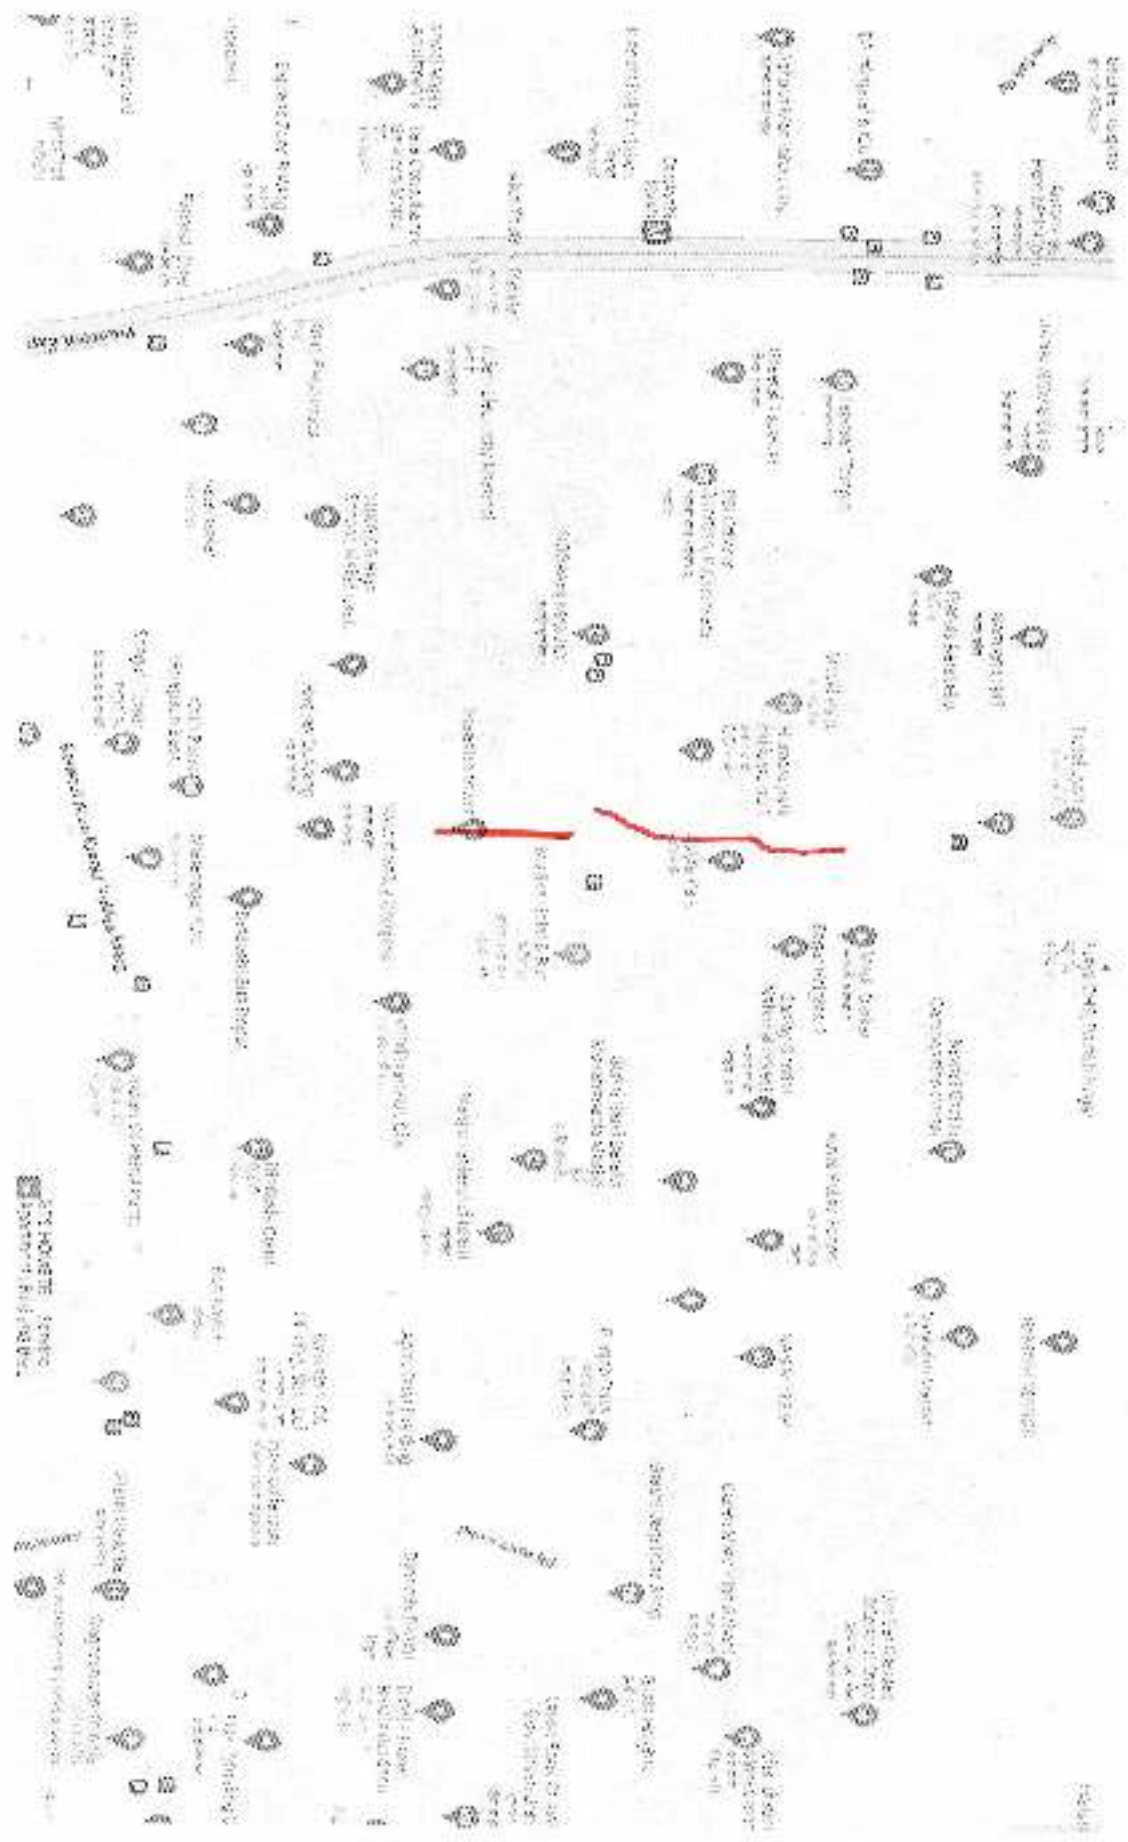

Sub. Eng. (Road S) W.S.

A. E. Roads (PIN)

MEREDITH COMPOUND AND SITA CHAWL ROAD
 Length = 240 mtr
 width = 60 mtr

Sub. Eng. (Road S) W.S.

A. E. Roads (PIN)

RAGHAVJI TANK ROAD

Lengths = 410 meter,
Width = 18.30 meter