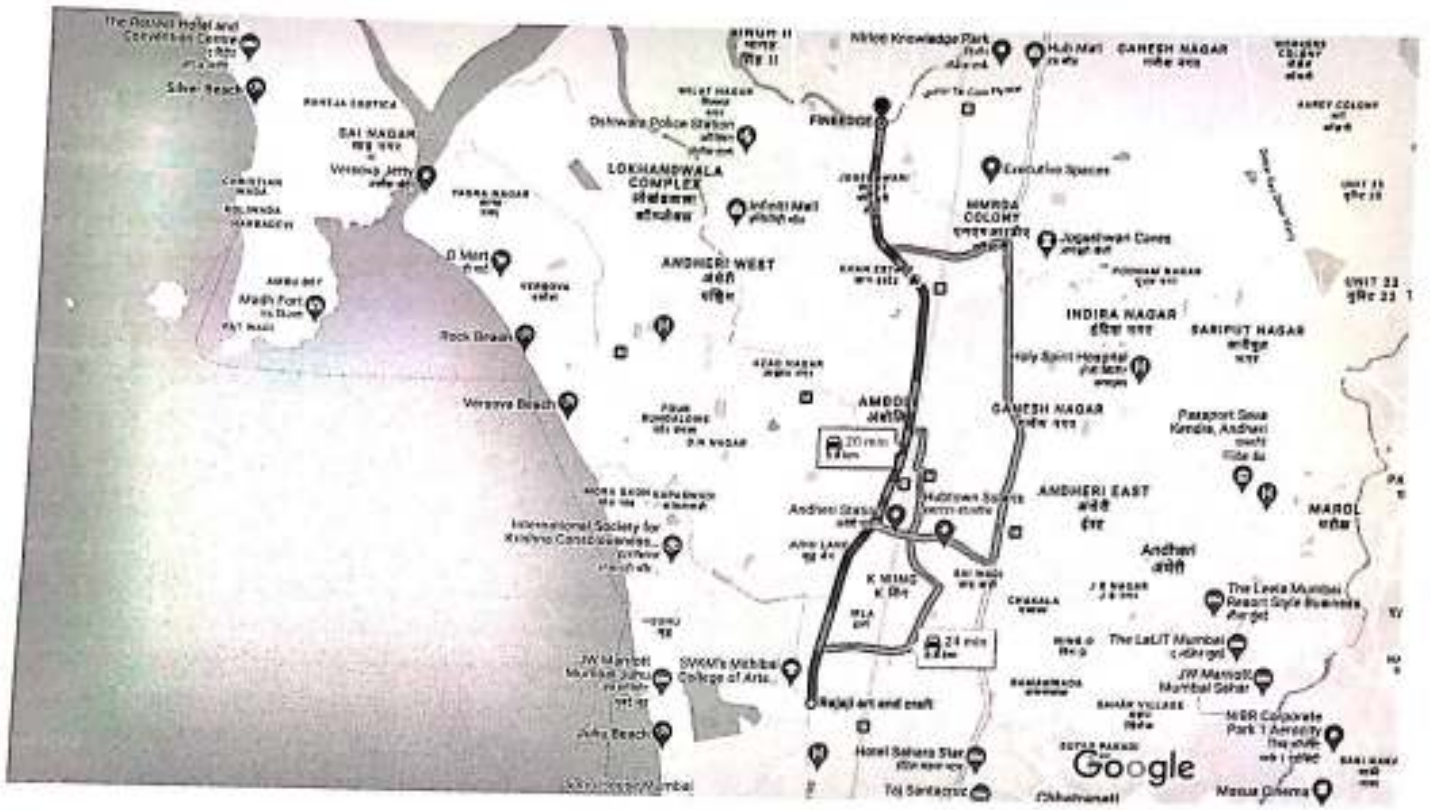

Swami Vivekananda Road (J.P. Road to V.M. Road)

Google Maps

Sufi Sayed Kamal Ahmed Marg, Khoja Society, Vaishali Drive 280 m, 2 min
Nagar, Jogeshwari West, Mumbai, Maharashtra 400102 to Sadik Fruit Shop,
Shop No 3, Market, Vaishali Nagar, Jogeshwari West, Mumbai, Maharashtra
400051