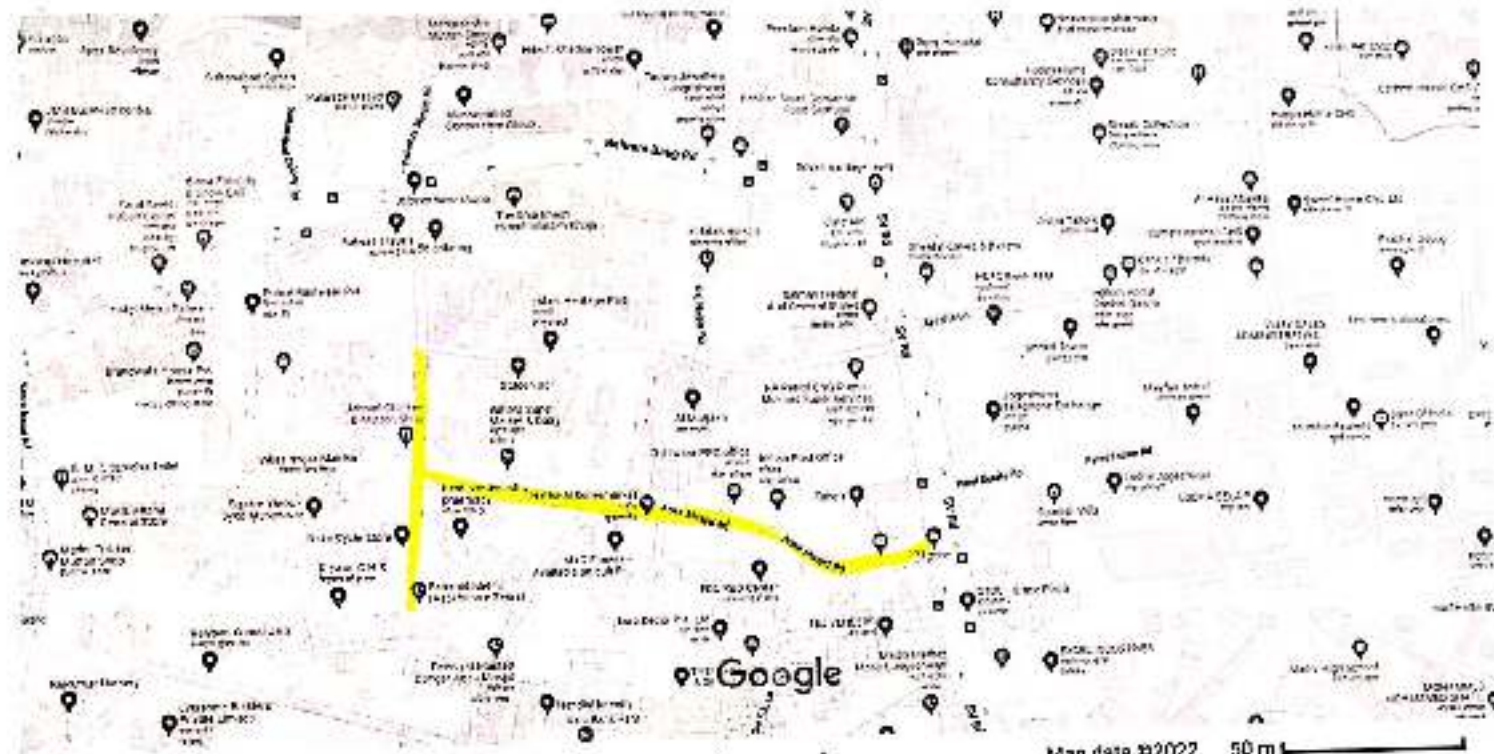

Google Maps

Agsa Madina Road

Map data ©2022 50 m