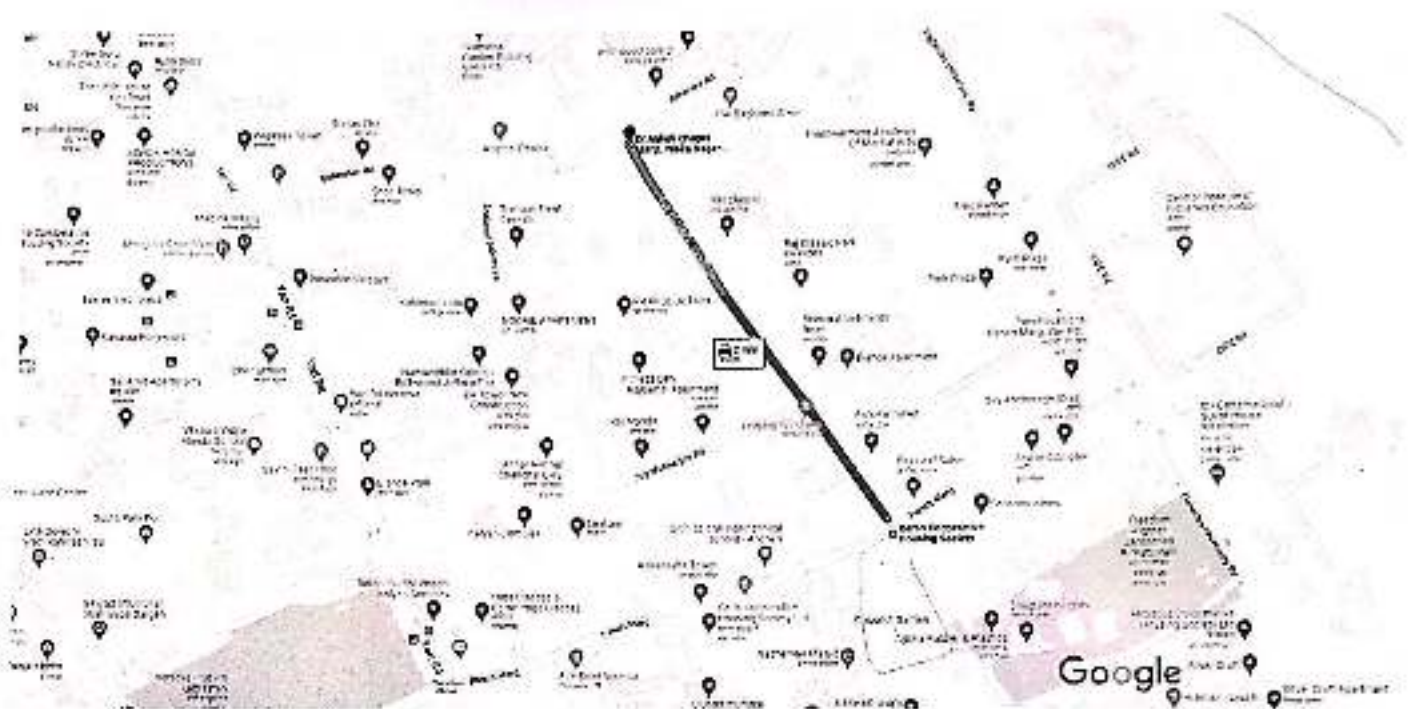

Harinder Singh Road

Map data ©2022 50 m

Google Maps

Joy Mukherjee Rd, Amit Nagar, Versova, Andheri West, Drive 400 m, 2 min
Mumbai, Maharashtra 400061 to Bianca Park, 4RQ6+73J, Yari Rd, Achal
Avichal Chanchal, Inlaks Nagar, Versova, Andheri West, Mumbai, Maharashtra
400061

Ashok Chopra Marg

Map data ©2017 50 m

Google Maps

Gharkul Society, Bharat Nagar, Versova, Andheri West, Drive 150 m, 1 min
Mumbai, Maharashtra 400058 to IEEE-RGIT, MCT's Rajiv Gandhi Institute of
Technology, Juhu Versova Link Rd, Versova, Andheri West, Mumbai, 400053