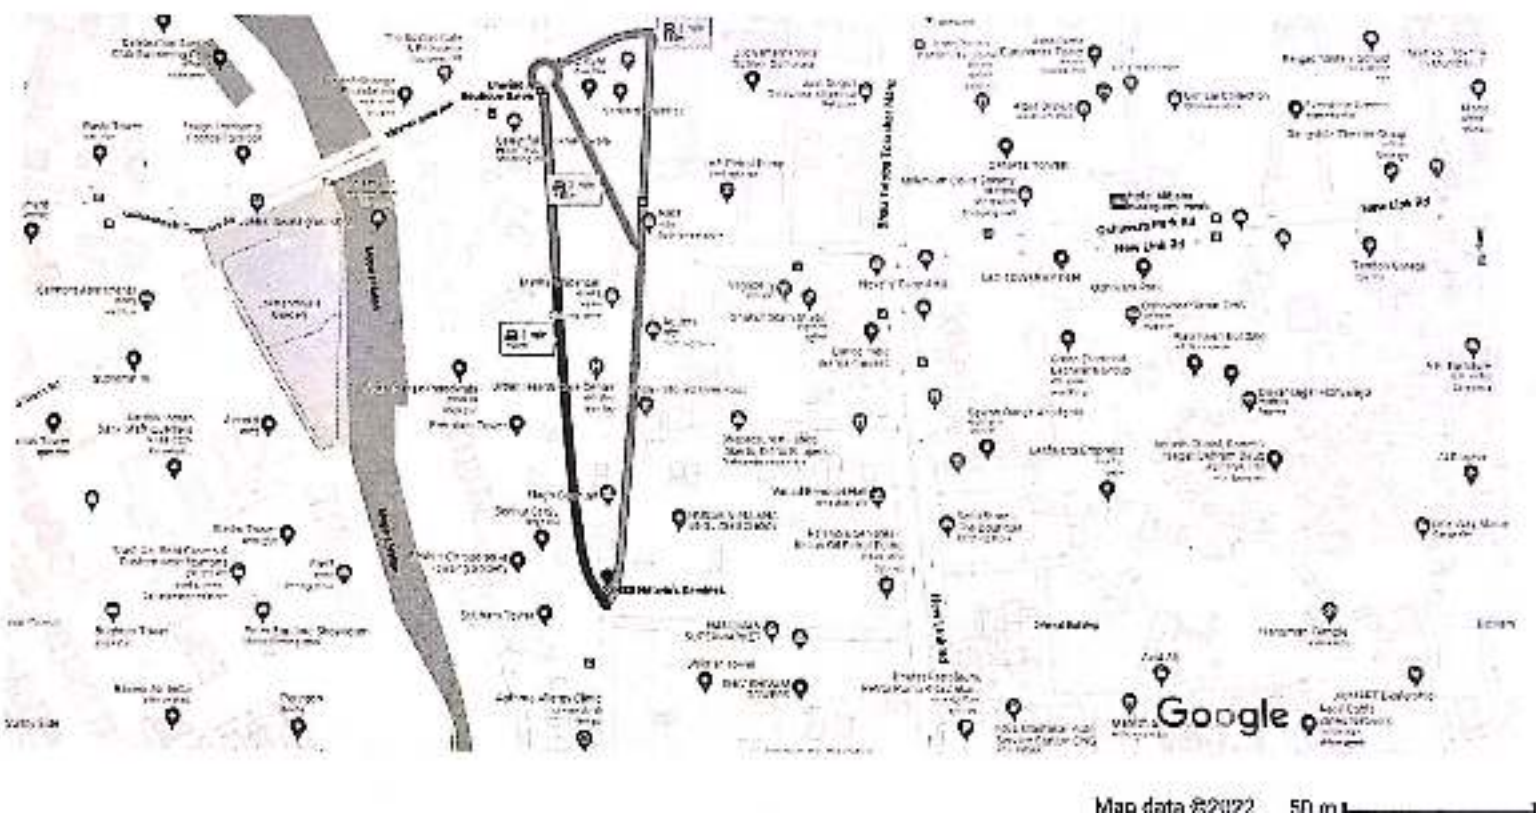

Lions Soul Marg

Google Maps

Right Click Computer Mobile, Shop No 4, Opposed Drive 1.0 km, 5 min
Canada Bank, Old, Fishriesh Lane, Seven Bungalow, Andheri West, Mumbai,
Maharashtra 400061 to Aakar Sakar Nirakar apartments, Panch Marg, Achal
Avichal Chanchal, Kalyan Complex, Versova, Andheri West, Mumbai,
Maharashtra 400061