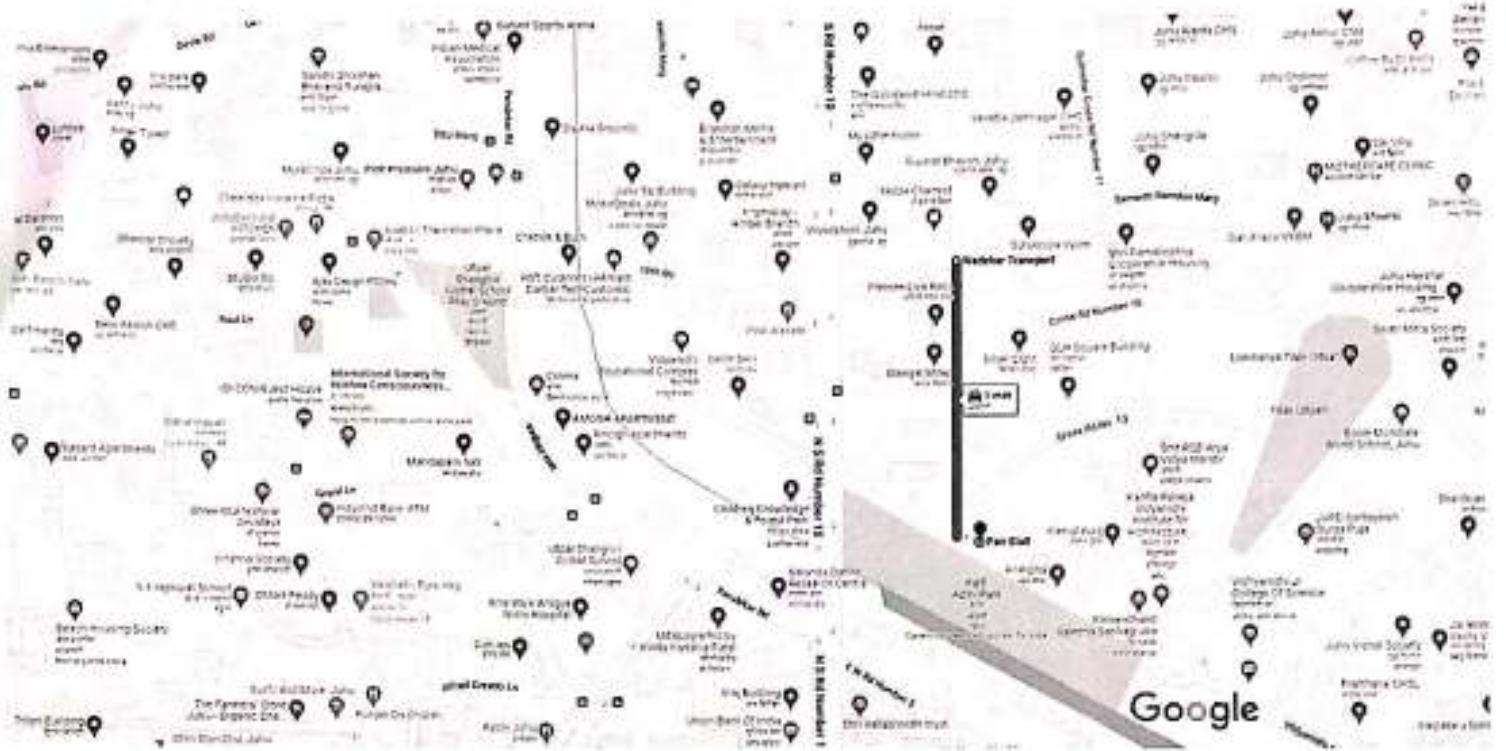

Google Maps

Wadekar Transport, No.44 Gulmohar, Cross Rd Number 12, JVPD Scheme, Juhu, Mumbai, Maharashtra 400058 to Pan Stall, 400047, Gulmohar Road, MHADA Colony, Juhu, Mumbai, Maharashtra

Gulmohar Cross No 12 (Samarth to Vidyanidhi Road)

Map data ©2022 Google 50 m