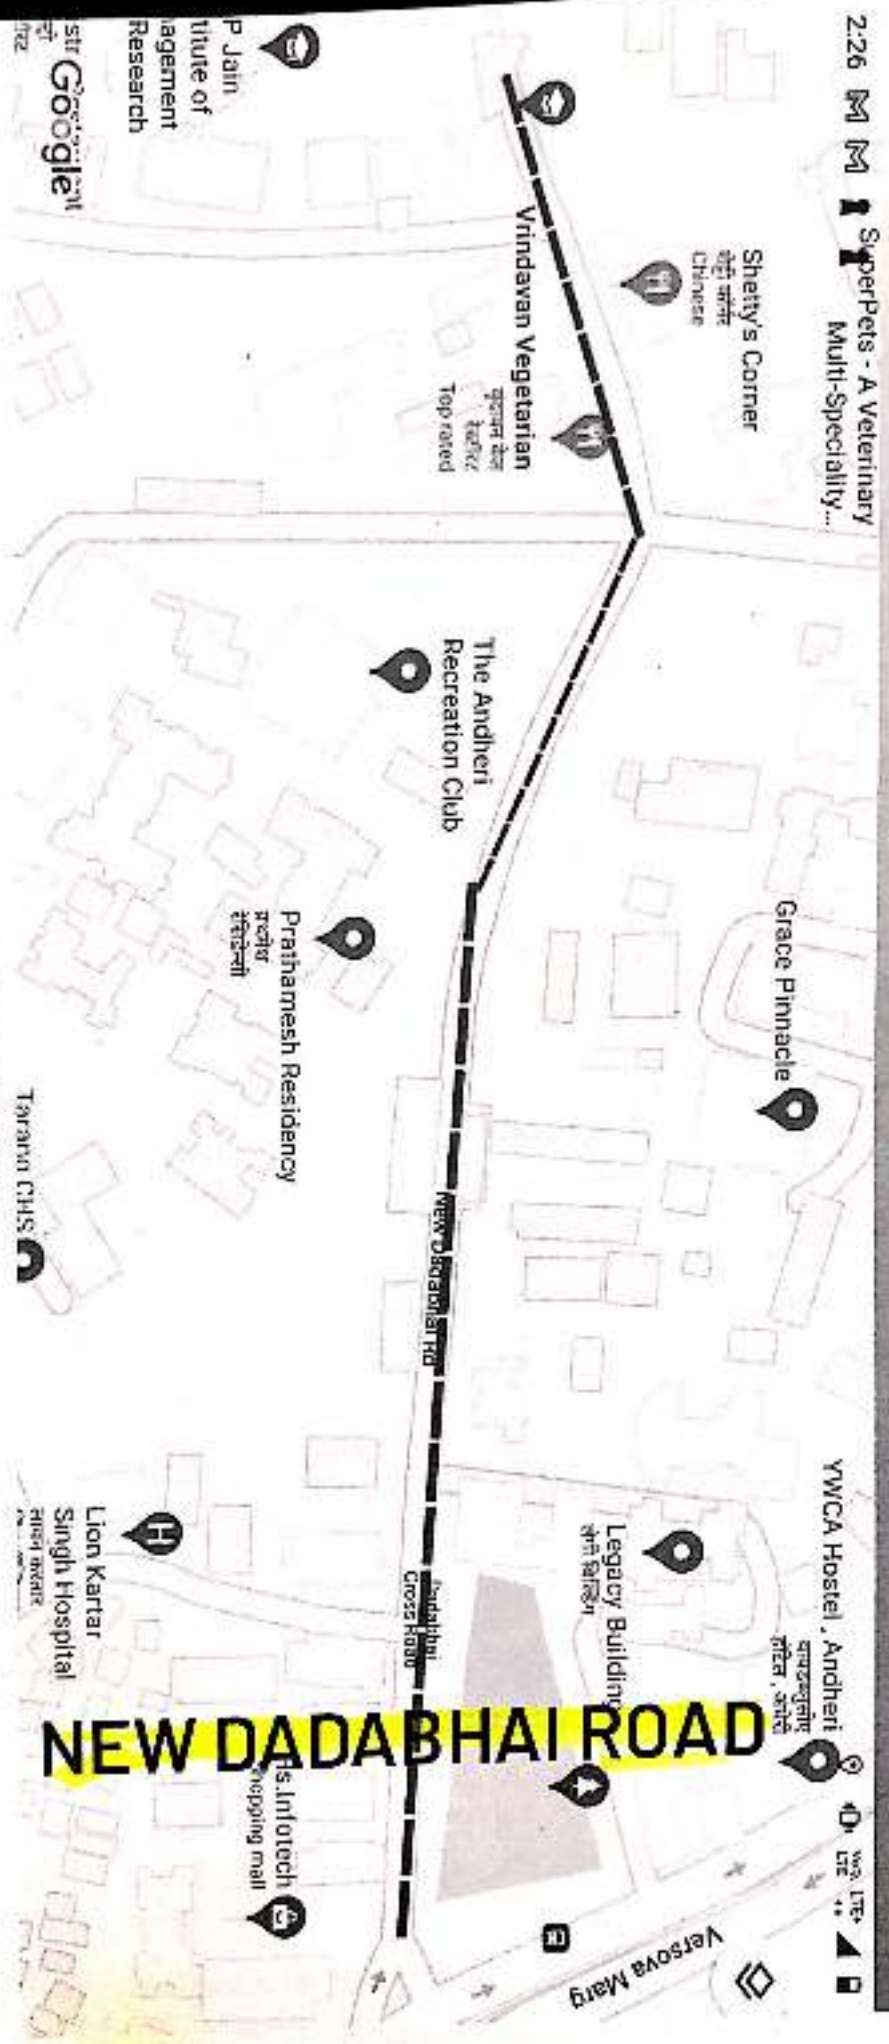

2:26 M M SuperPets - A Veterinary Multi-Specialty...

Shetty's Corner
शेटी स्टॉप
Chinese

Vrindavan Vegetarian
वृन्दावन वीज
Top rated

P. Jain
Institute of
Management
Research

Google
172

The Andheri
Recreation Club

Prathamesh Residency
प्रथमेश
residency

Grace Pinnacle

NEW DADABHAI RD

YWCA Hostel, Andheri
युवकांता
होस्टल, अंधेरी

Legacy Building
लेजी बिल्डिंग

Lion Kartar
Singh Hospital
ल्योन कार्तार
सिंगल हॉस्पिटल

NEW DADABHAI ROAD

Infos Intertech
इन्फोटेक
Shopping mall

Versova Marg