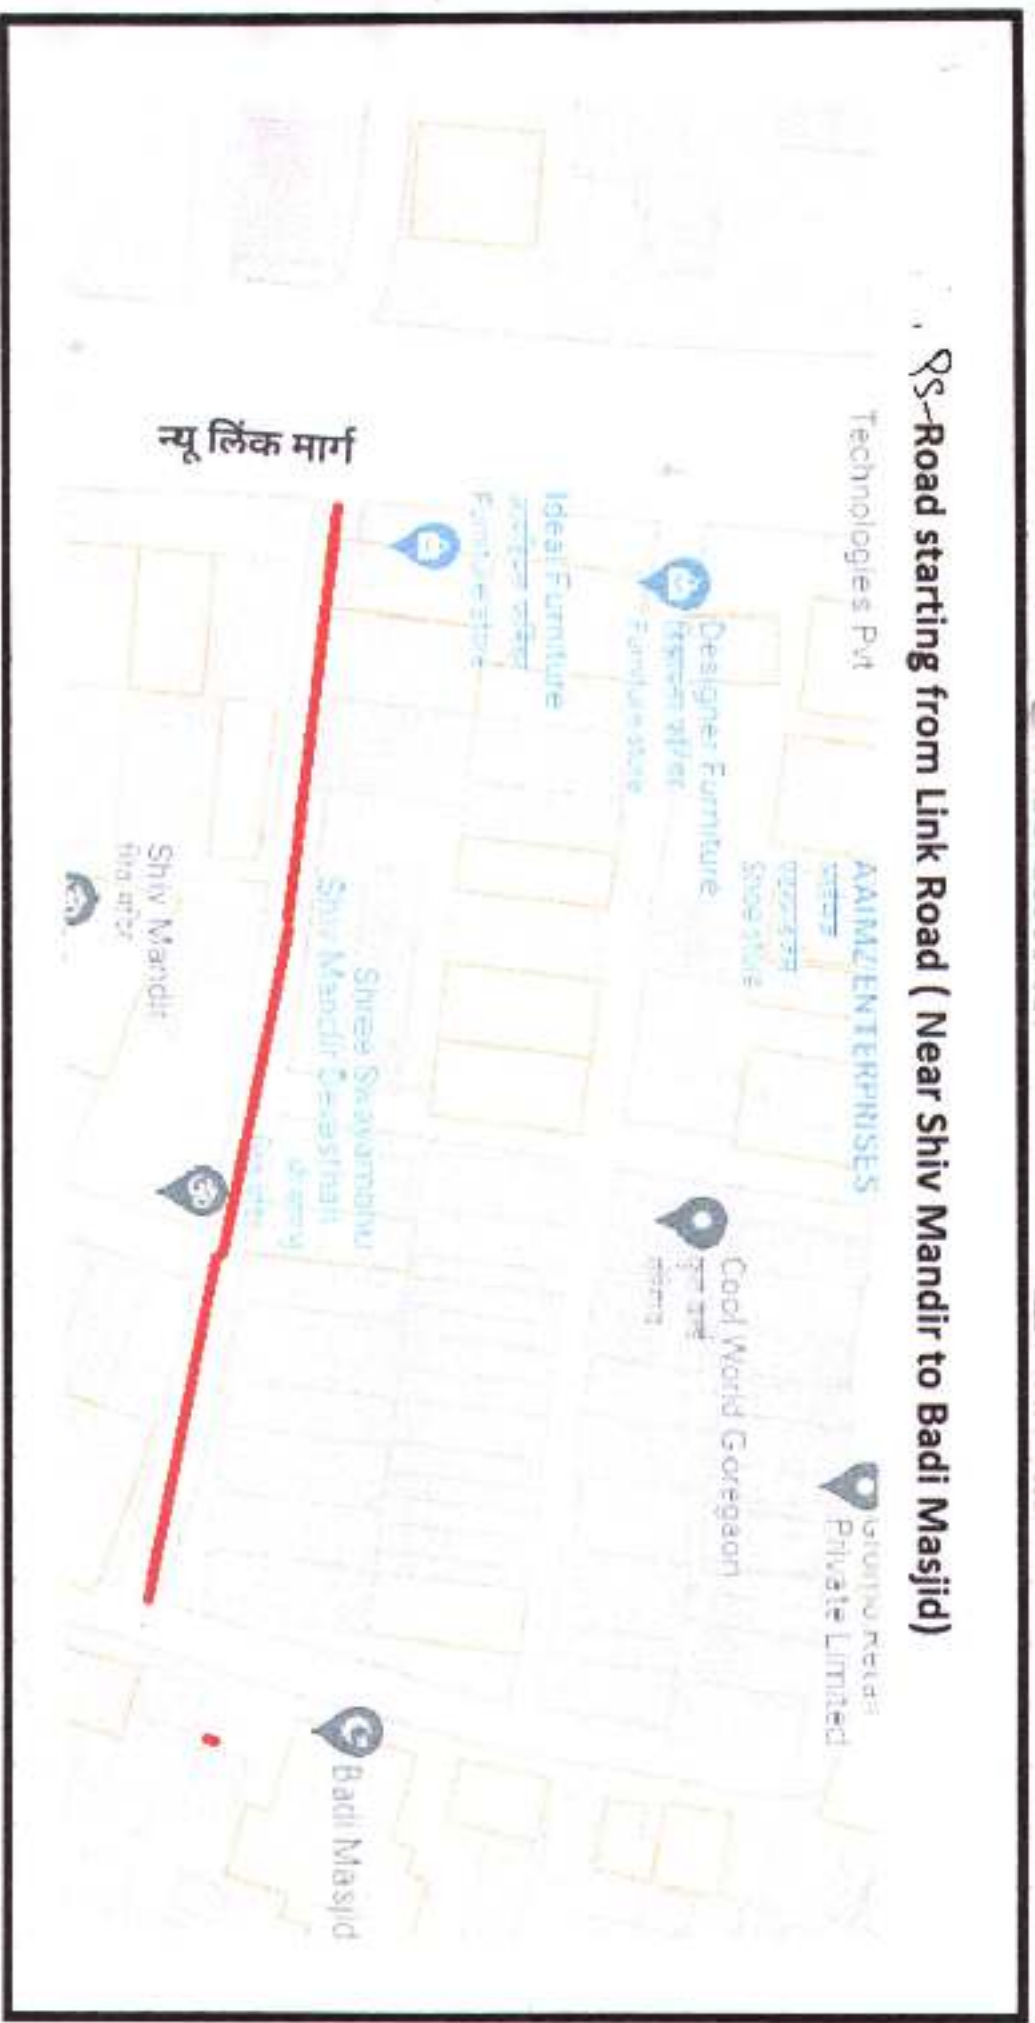

RS-Road starting from Link Road (Near Shiv Mandir to Badi Masjid)

[Handwritten signatures]
Sub. Eng. (Road S) W.S.