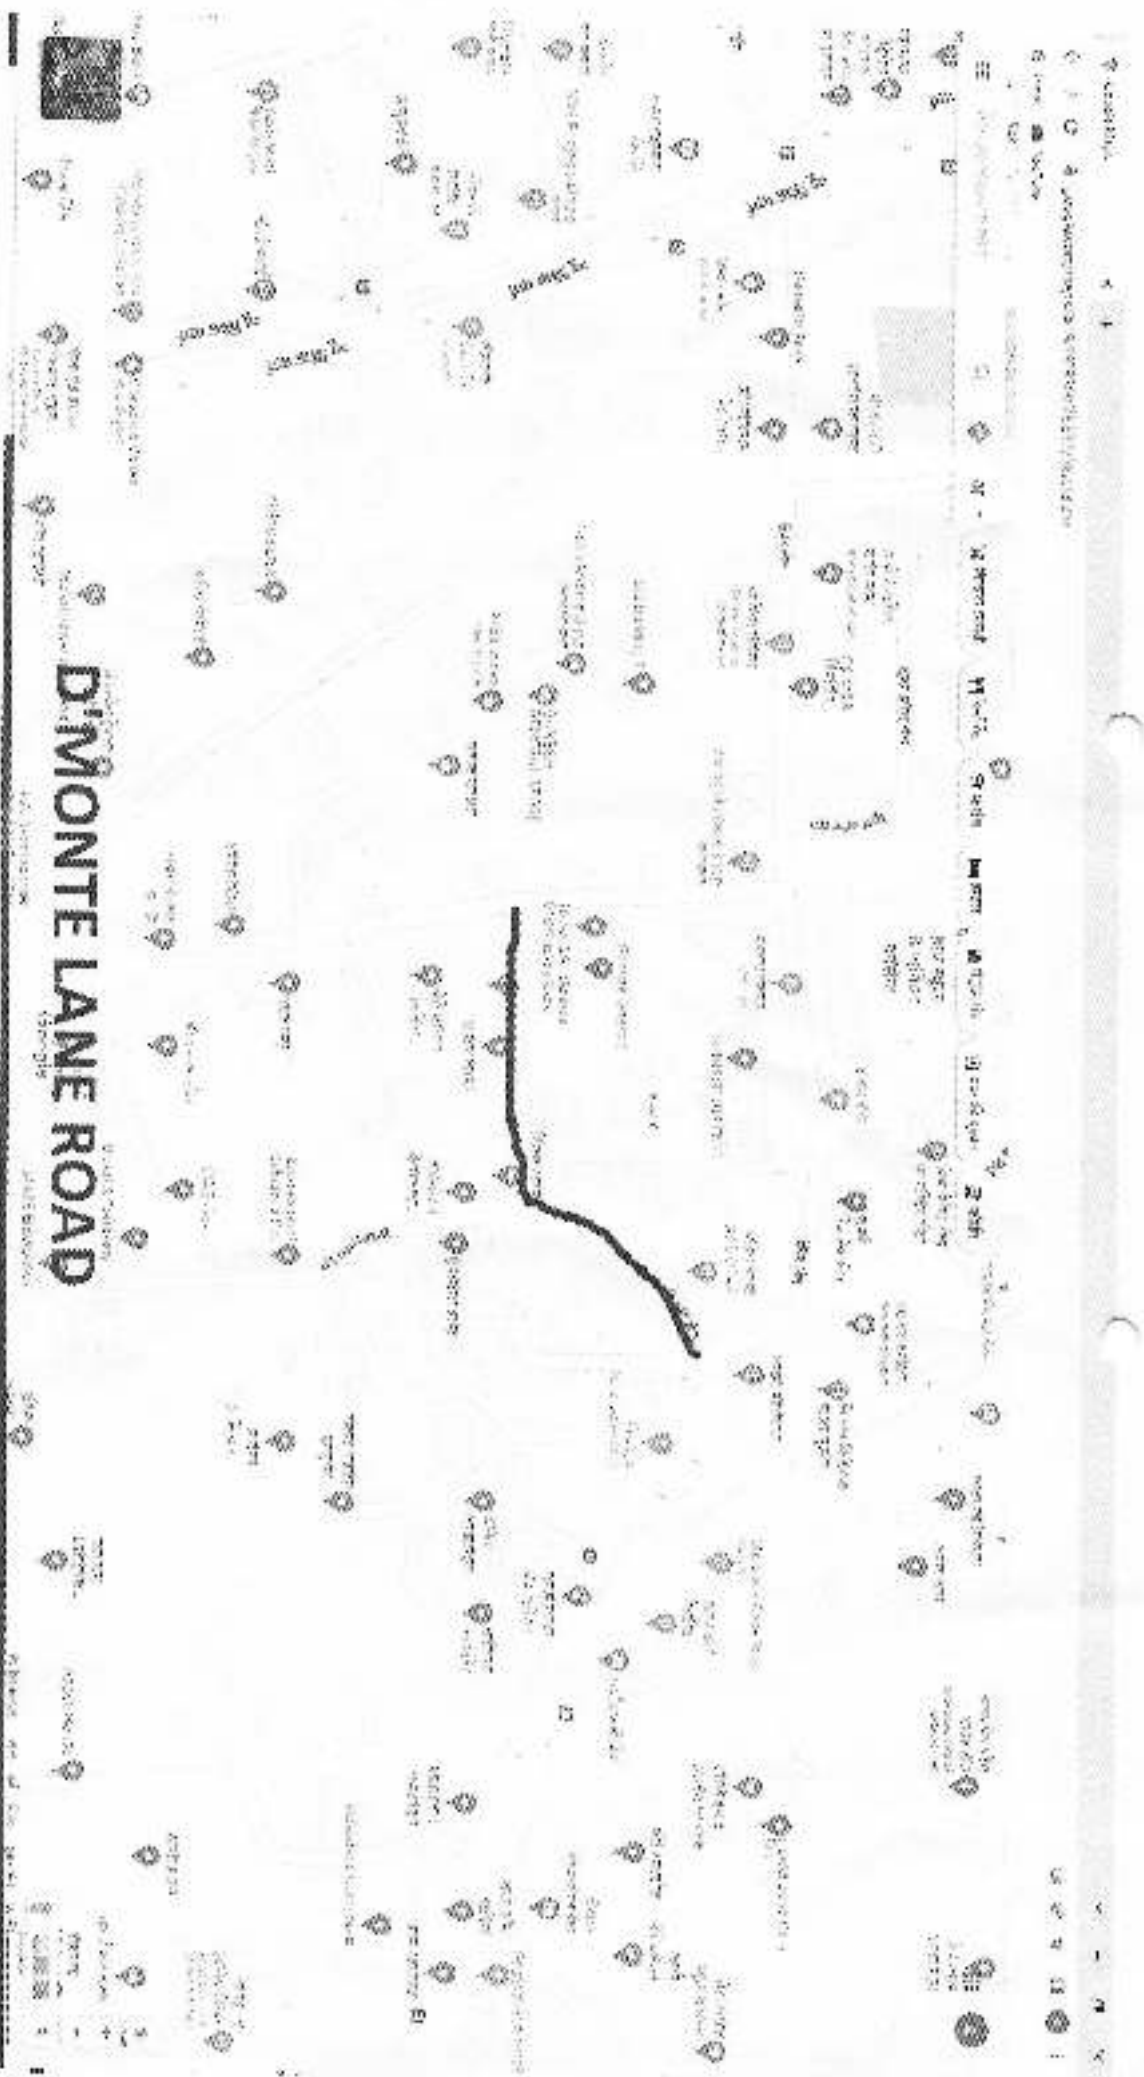

Sub. Eng. (Invar 5) W.S.

A. E. Roads (P/N)