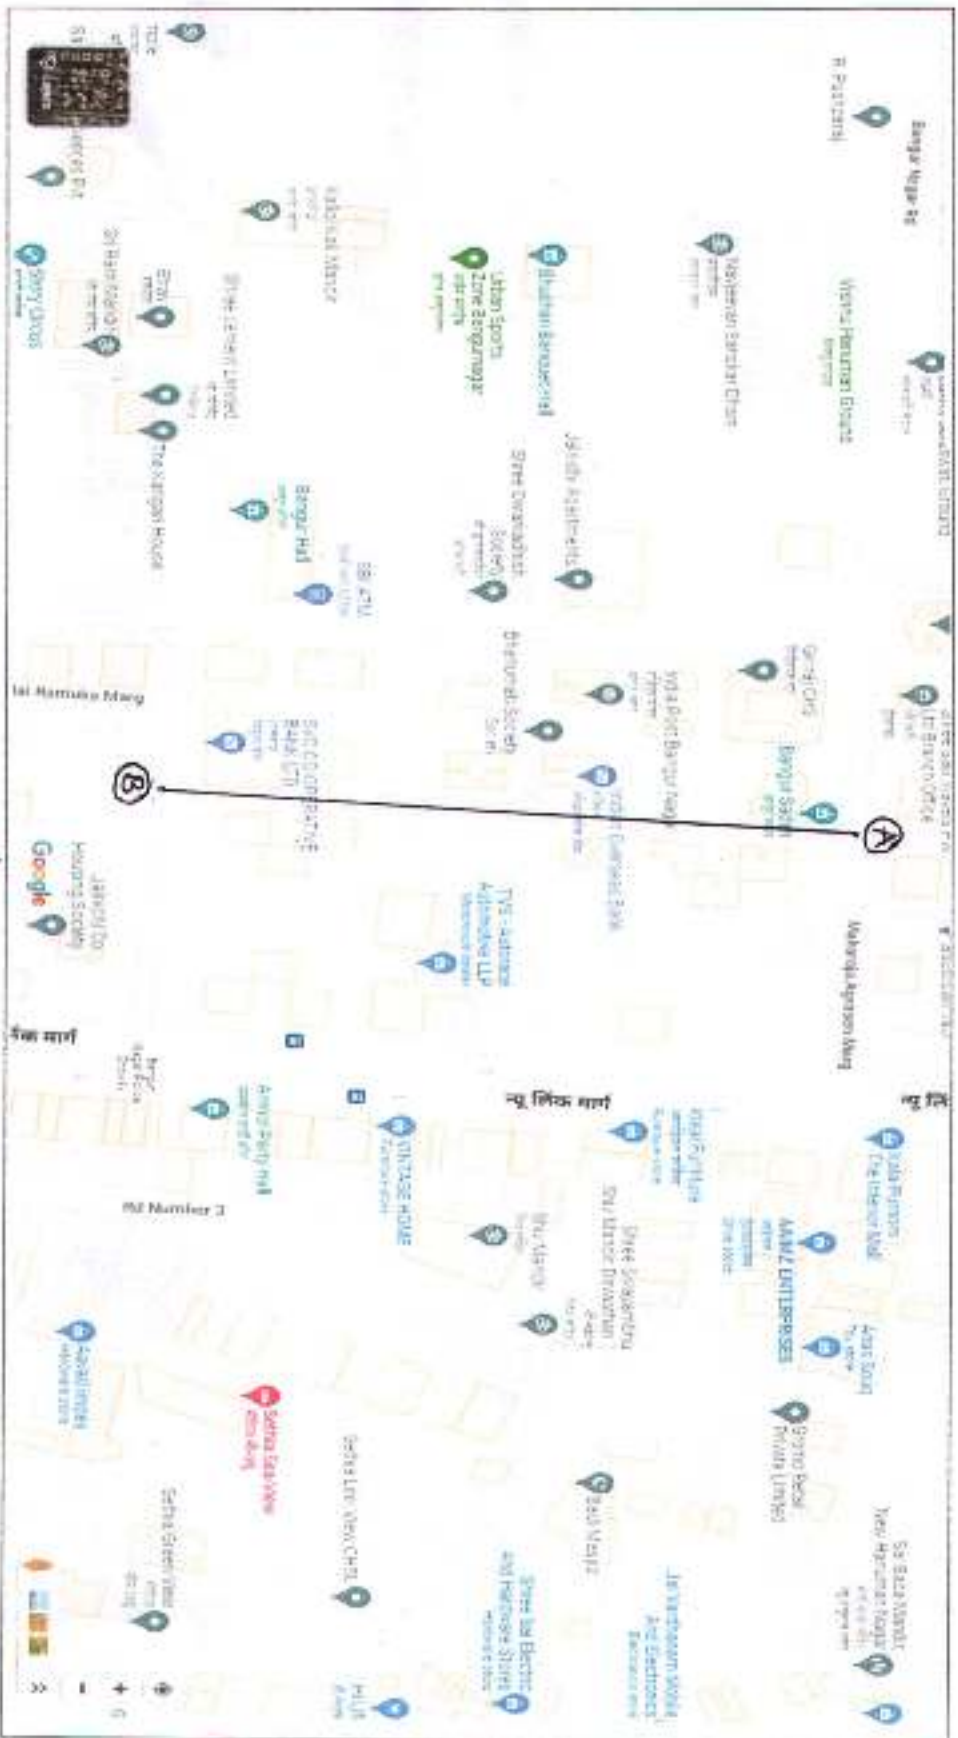

P5 - Jawahar Nagar Road No. 17, Goregaon (W)

[Handwritten signature]
[Handwritten signature]
Sub. Eng. (Road S) W.S.

• P 5 CCI Colony Road (from Jain hospital to Azad Maidan)

Sub. Eng. (Rm) M.S.

PC - Gayaprasad Dhanuka Road