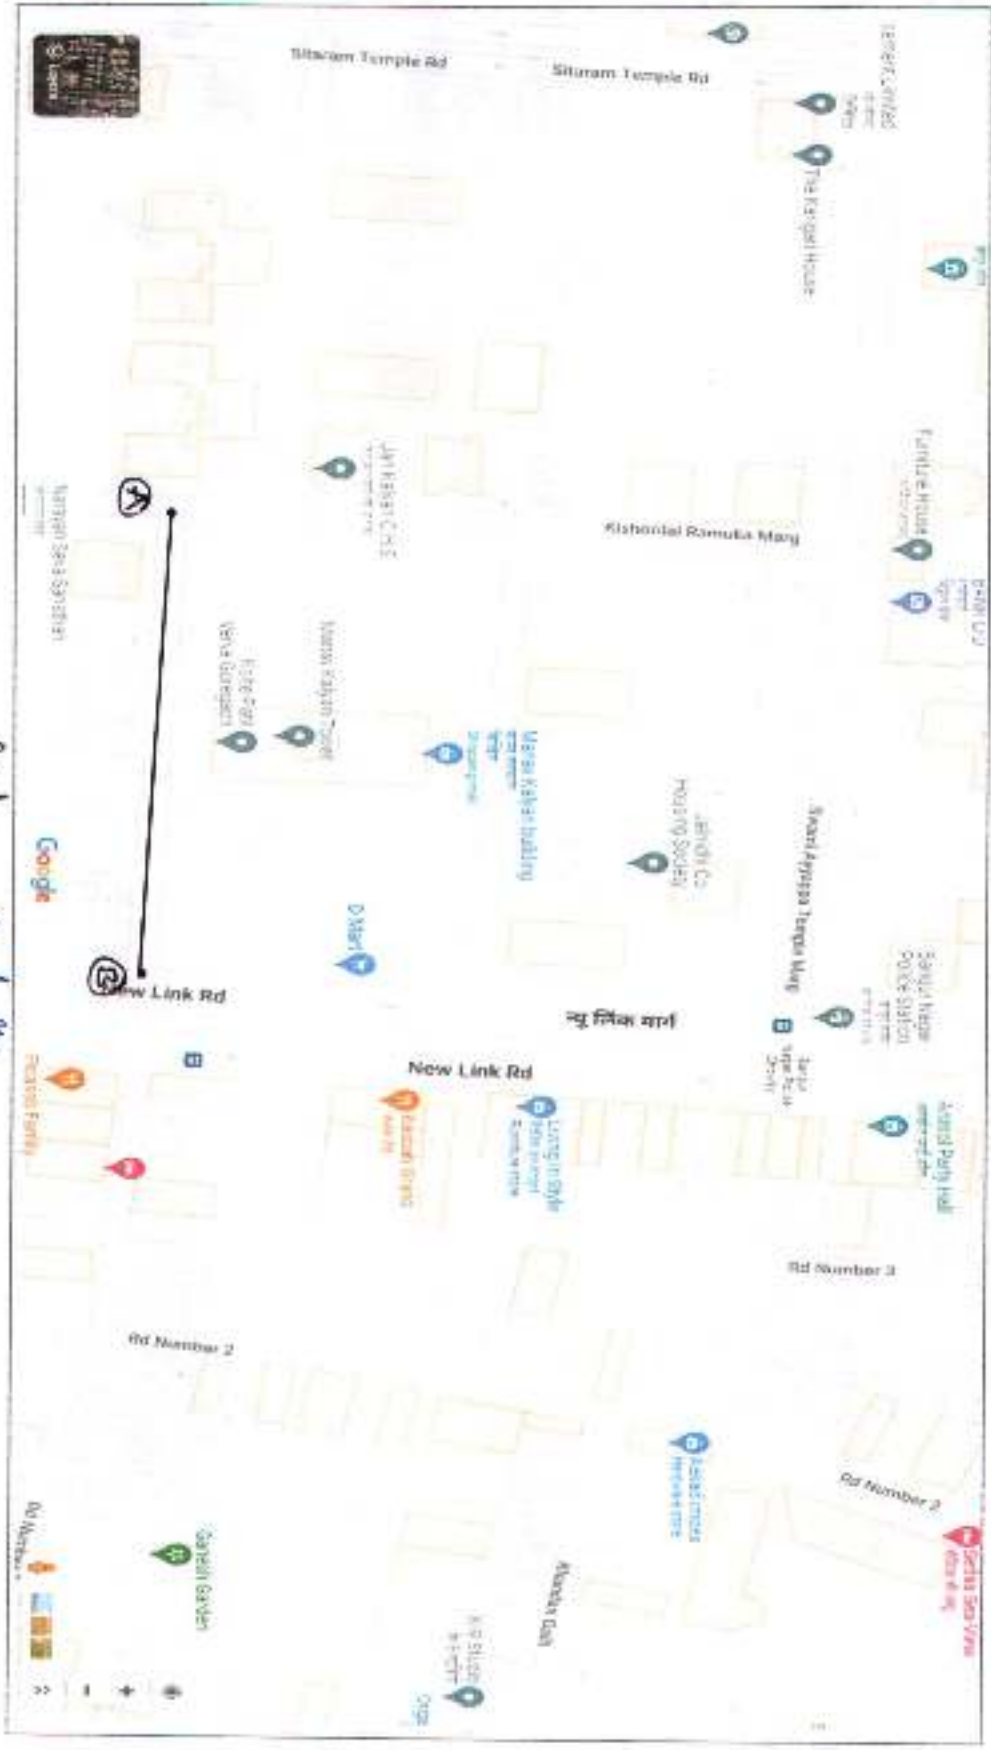

Sub. Eng. (Road S) W.S.

Sub. Eng. (Road S) W.S.

.P5 - Asmi Dream back side road, Goregaon (W)

 Sub. Eng. (Road S) W.S.

17 P S - JAGAR Office road , unnat nagar 4 Jain hospital to Azad Maidan

• Ps-Road from Link road to Kishorilal Ramuka D-mart.