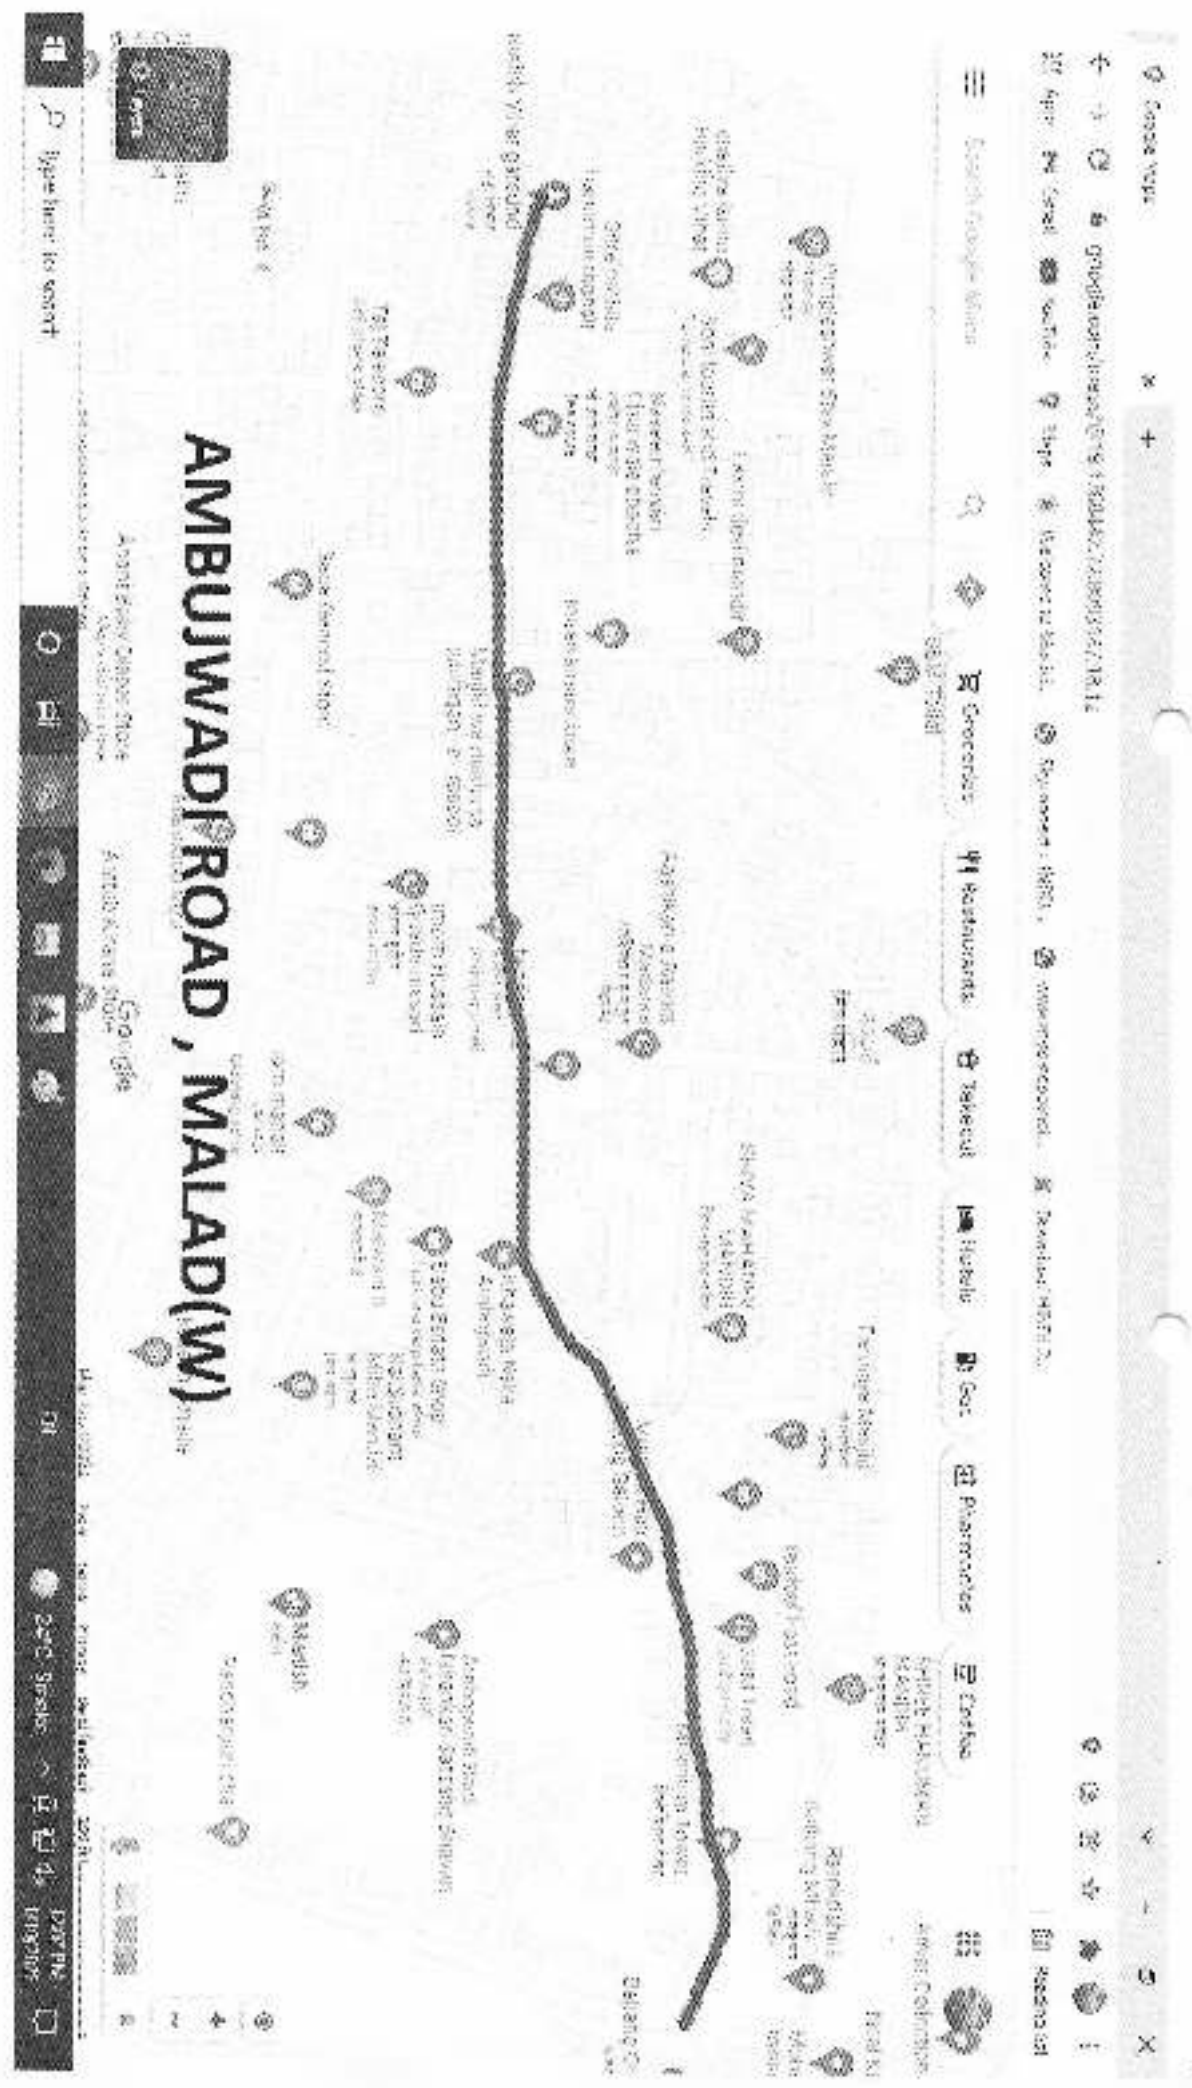

AMBUJWAD ROAD, MALAD(W)

Sub. Eng. (Road S) W.S.

A. E. Roads (PIN)