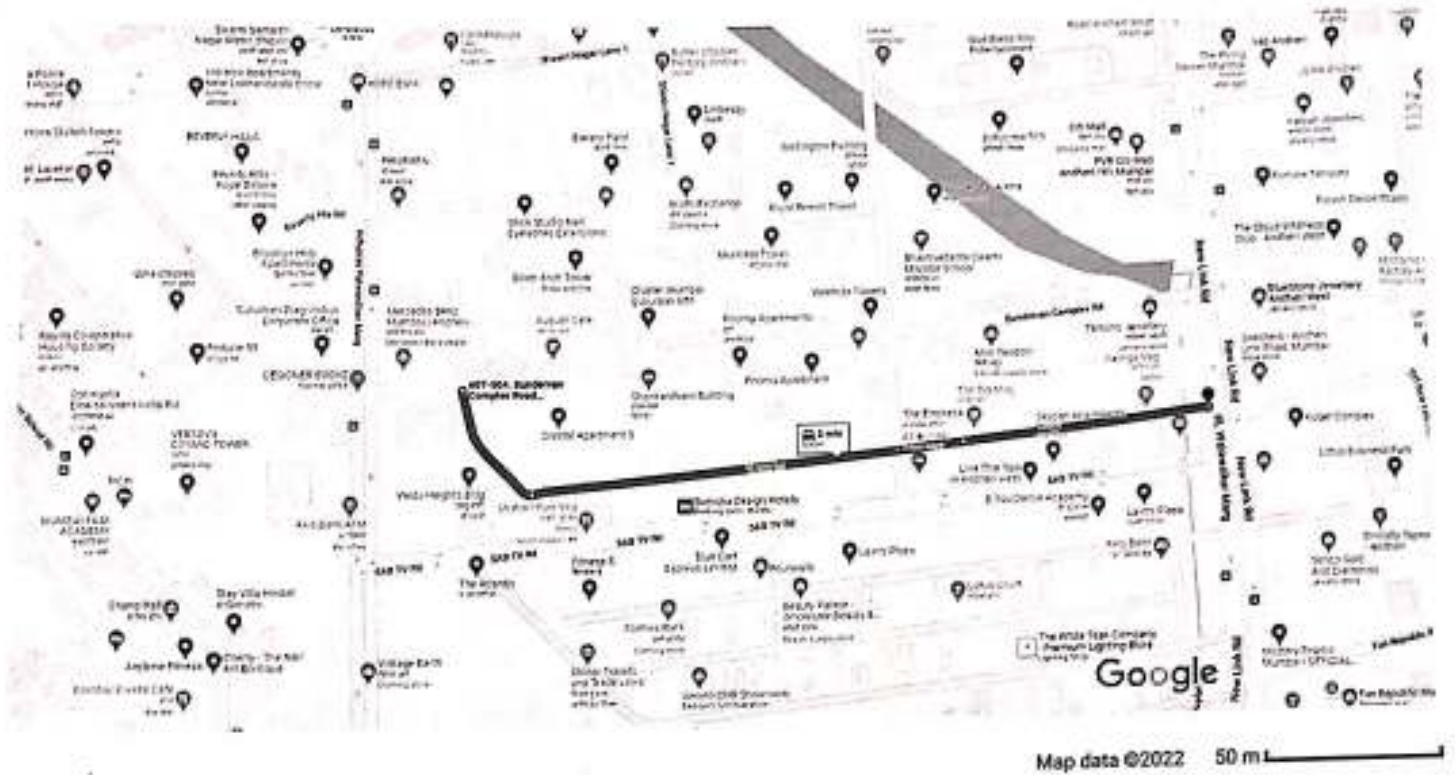

Google Maps

607-504, Sundervan Complex Rd, Sundervan Complex, Drive 600 m, 3 min
Shastri Nagar, Andheri West, Mumbai, Maharashtra 400102 to Andheri West,
Mumbai, Maharashtra 400053

Kalinga & Vastu Lane