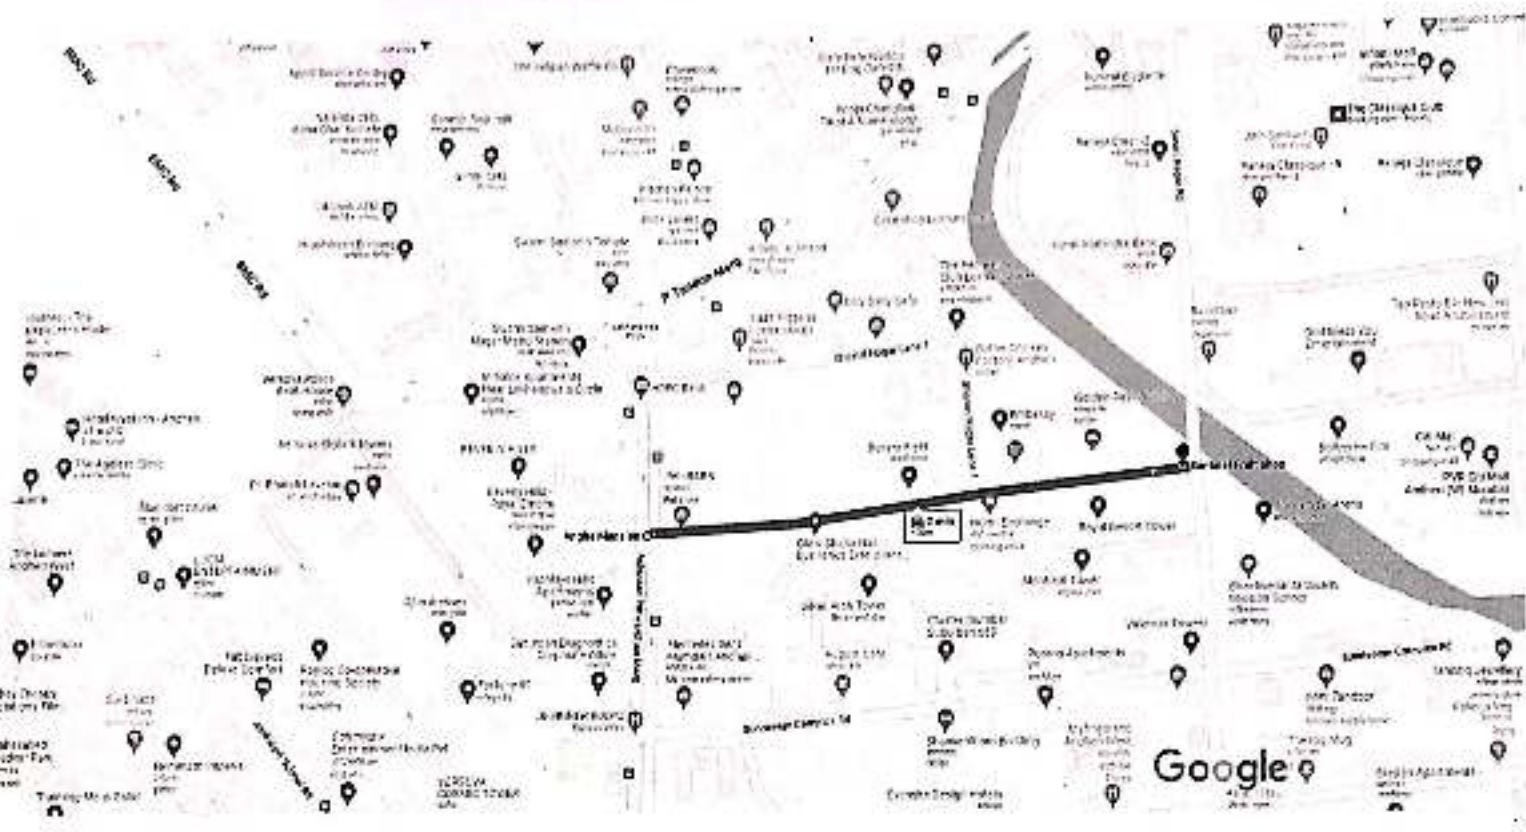

Google Maps

Angha Mansion, 4RQG+977, Shastri Nagar Lane 2, Shastri Drive 400 m, 2 min
Nagar, Andheri West, Mumbai, Maharashtra 400102 to Santalal Fruit shop,
Shop No 02 Shastri Nagar, Lokhandwala Complex, Andheri West, Mumbai,
Maharashtra 400053

Shastri Nagar Road No. 2