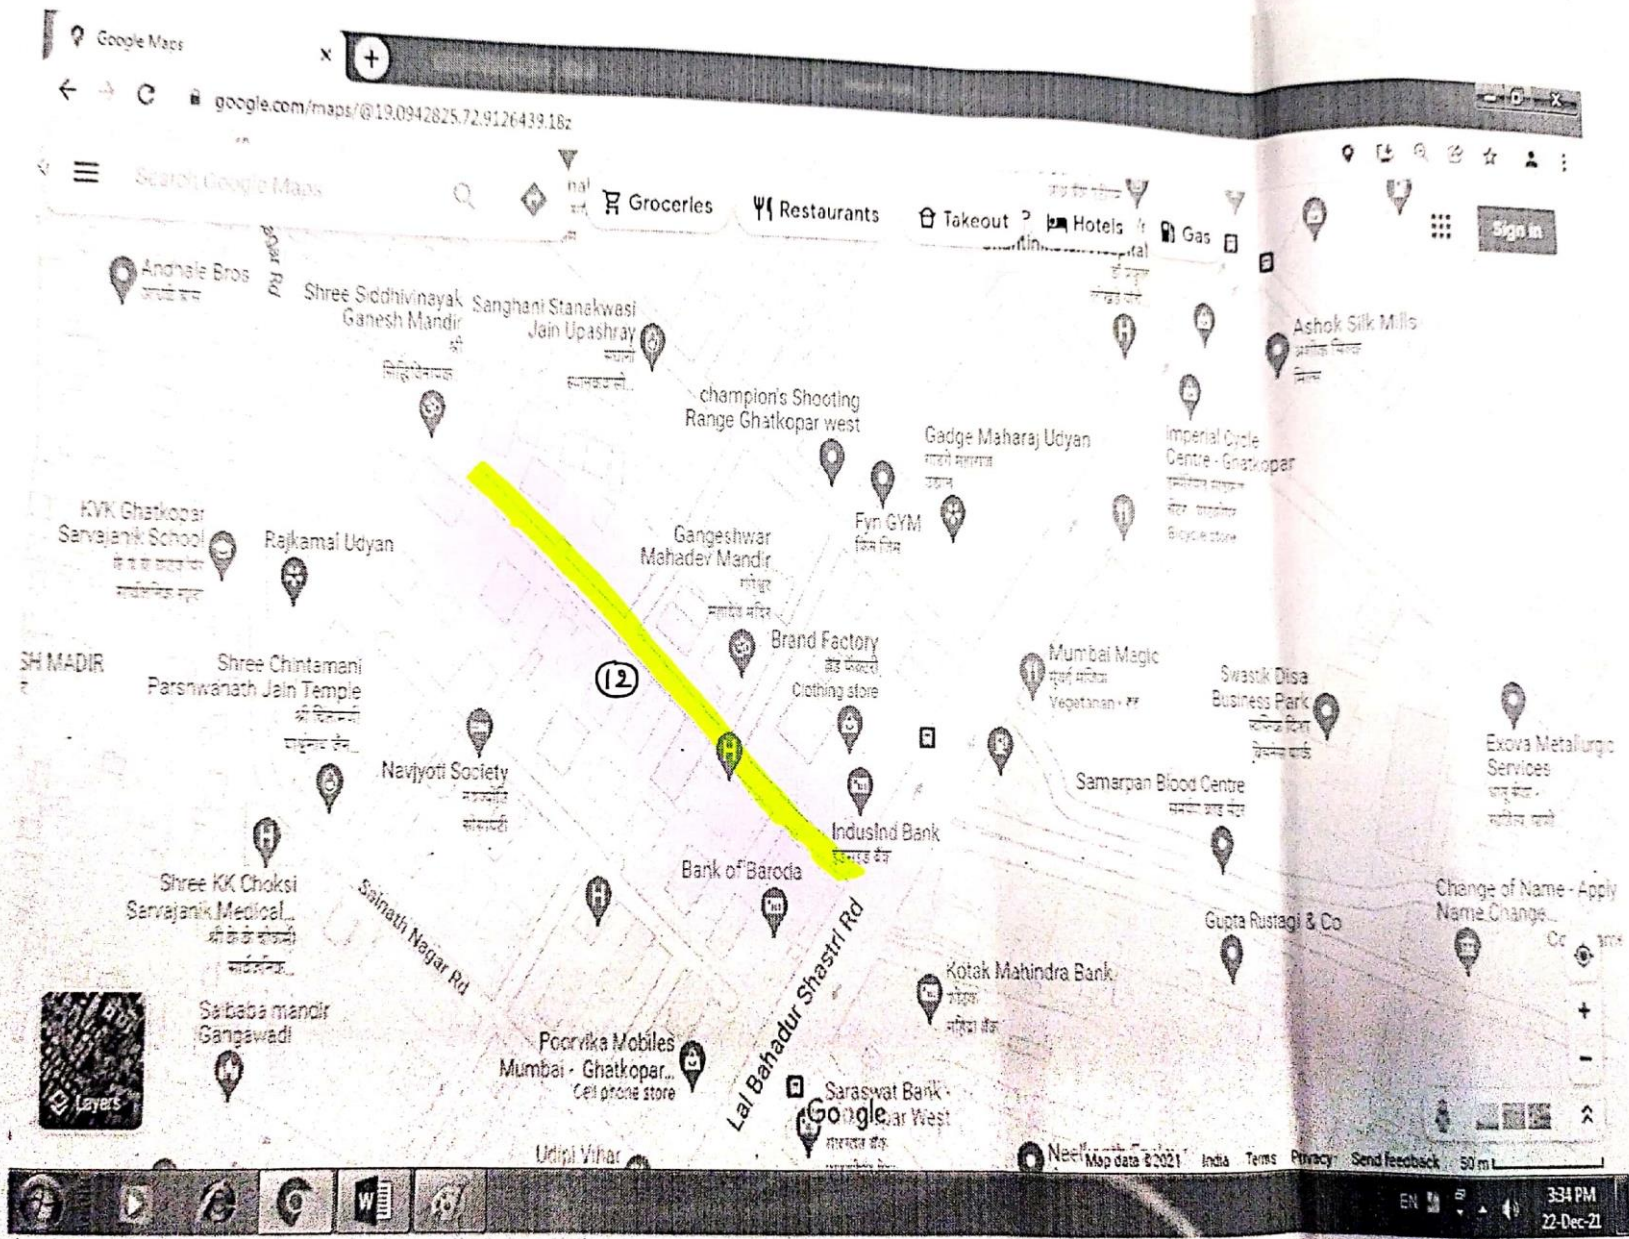

- ② PARK VIEW Lane
- ① GARDEN AVENUE LANE
- ⑤ RAMBAN PATH
- ④ BALAJI MANDIR MARG

③ AMRAVATI SHARDA PRASAD SINGH MARG

⑥ SAI BABA LANE

⑦ BHAGWAN MAHAVIR LANE

⑧ BHAWANI LANE

⑨ SHANTI PATH MARG

① GARDEN AVENUE LANE

⑩ CANARA BANK OPP. LANE

(15) SHIKOWA INDUSTRIAL ROAD

(11) GAODEVI LANE

12 SANGHANI ESTATE MARG

**13- WAGHARI GULLY (SHAYIR KISHAN KHARAT MARG)**

14- NANDKISHORE JAYRAMJI MARG

# Google Maps

16 SHRIMAD RAMCHANDRA LANE

**17 Vikhroli Park Site Road No 6 (Jun of Sujata Hotel Rd to Dead End/Major Nalla)**

**18) Naidu Colony Road (From Ambedkar Circle to Siddhrameshwar Nagar)**

**19 Kamalesh Divedi Marg**

20 H.Colony Road( C Shape Road)

21) Sambhaji marg (Jun of LBS marg to Fish Market)

22) Jhunjhunwala College Road ( From Welcome Hotel to Jun. of J.P Road & Dhruvraj Singh Marg)

**(23) Ambedkar Circle (Peripheri of Ambedkar Circle)**