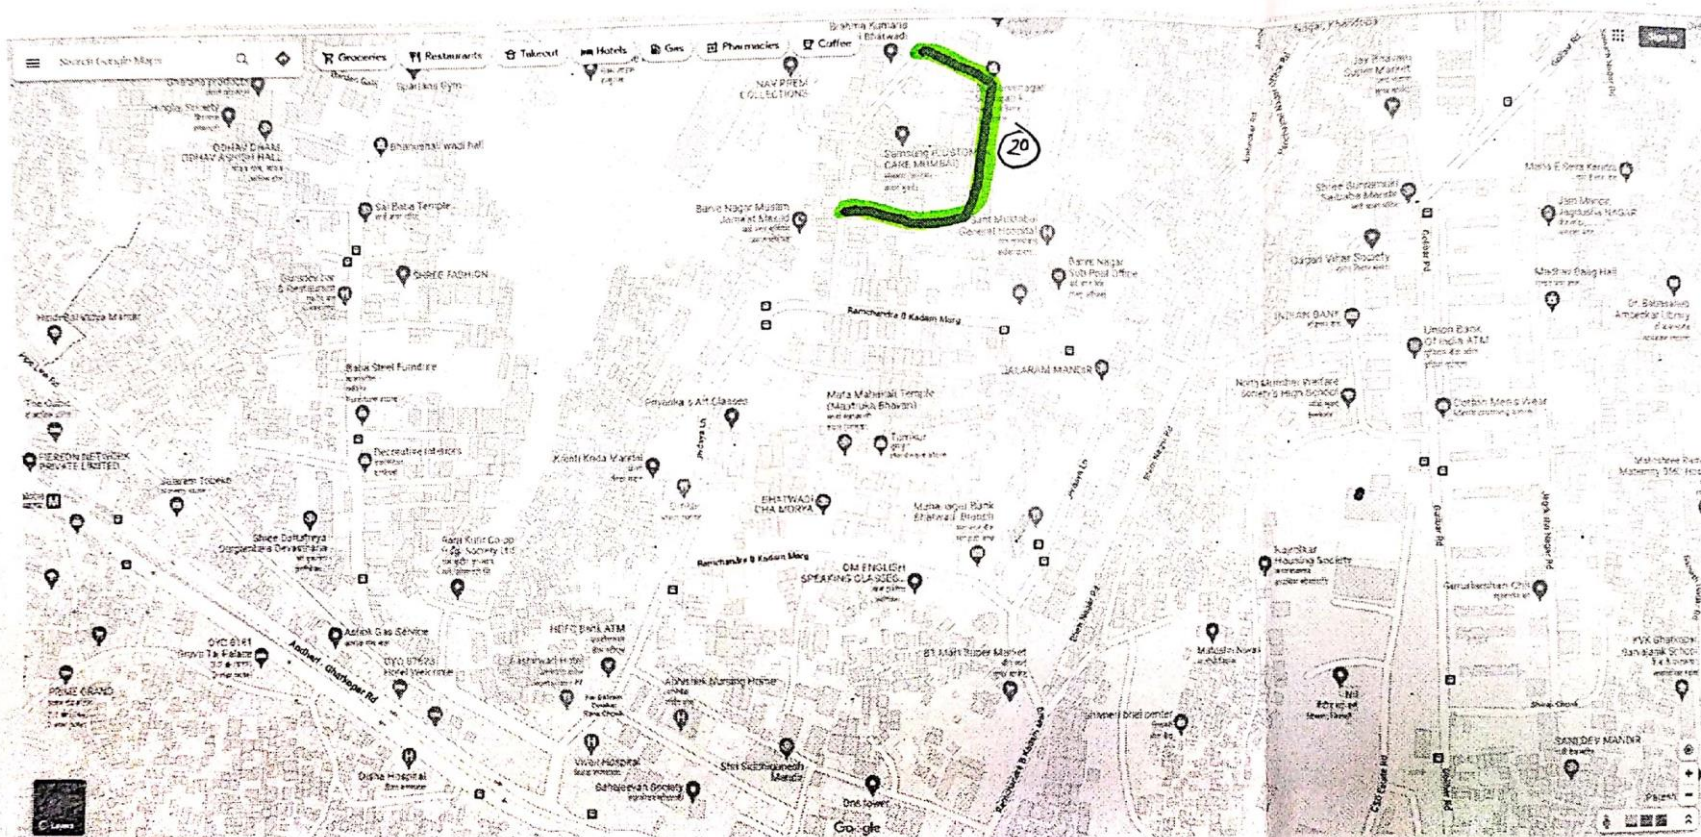

- ② PARK VIEW Lane
- ① GARDEN AVENUE LANE
- ⑤ RAMBAN PATH
- ④ BALAJI MANDIR MARG

③ AMRAVATI SHARDA PRASAD SINGH MARG

⑥ SAI BABA LANE

⑦ BHAGWAN MAHAVIR LANE

⑧ BHAWANI LANE

⑨ SHANTI PATH MARG

① GARDEN AVENUE LANE

⑩ CANARA BANK OPP. LANE

(15) SHIKOWA INDUSTRIAL ROAD

(11) GAODEVI LANE

12 SANGHANI ESTATE MARG

**13- WAGHARI GULLY (SHAYIR KISHAN KHARAT MARG)**

14- NANDKISHORE JAYRAMJI MARG

# Google Maps

16 SHRIMAD RAMCHANDRA LANE

**17 Vikhroli Park Site Road No 6 (Jun of Sujata Hotel Rd to Dead End/Major Nalla)**

**18) Naidu Colony Road (From Ambedkar Circle to Siddhrameshwar Nagar)**

**19 Kamalesh Divedi Marg**

20 H.Colony Road( C Shape Road)

21) Sambhaji marg (Jun of LBS marg to Fish Market)

22) Jhunjhunwala College Road ( From Welcome Hotel to Jun. of J.P Road & Dhruvraj Singh Marg)

**(23) Ambedkar Circle (Peripheri of Ambedkar Circle)**