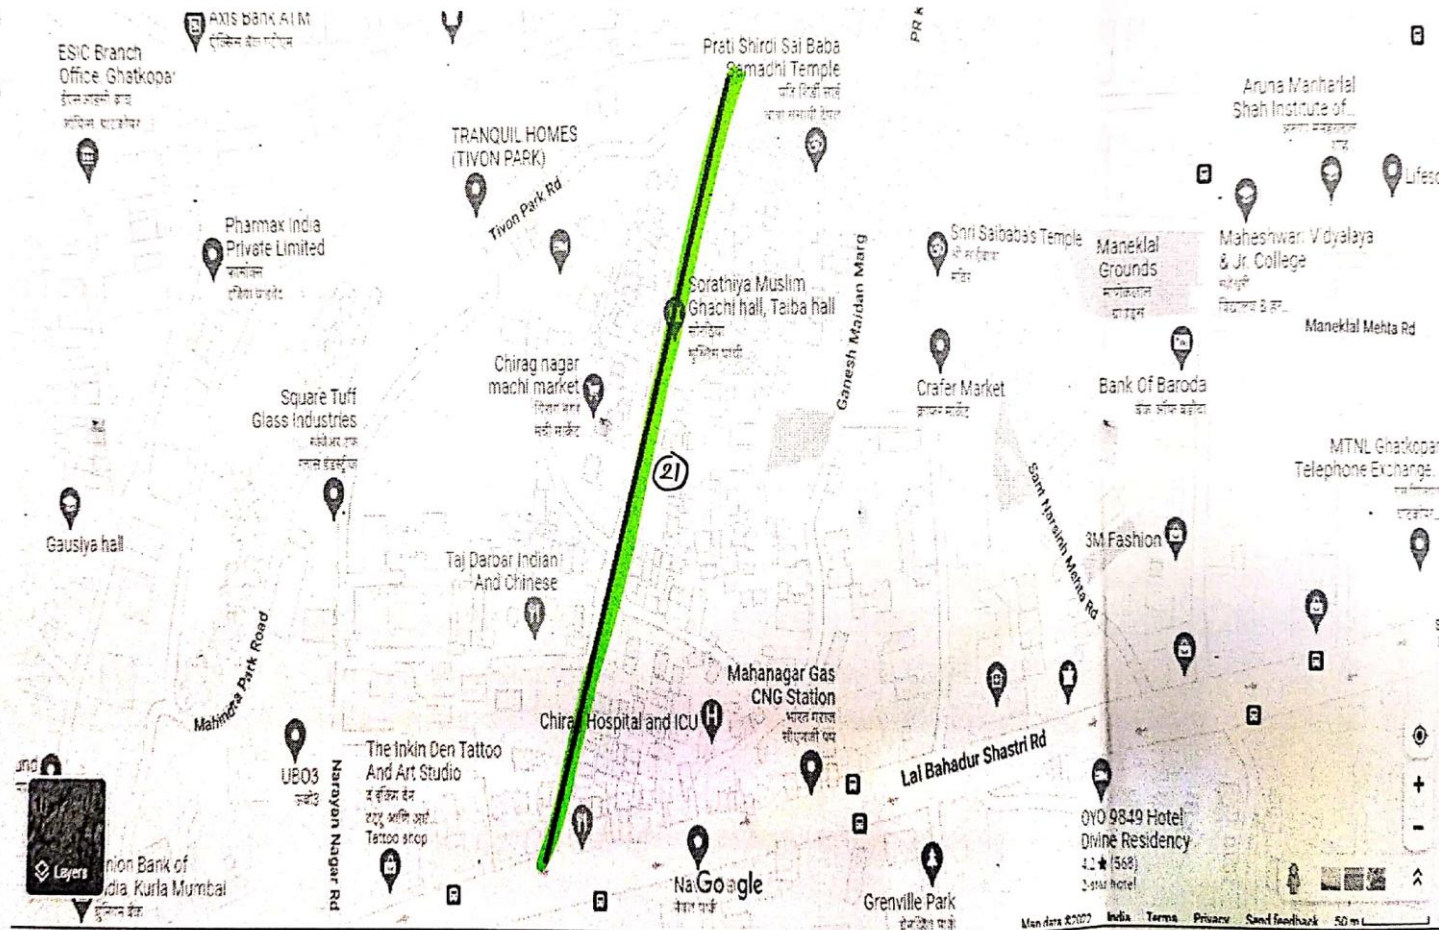

# Google Maps

16 SHRIMAD RAMCHANDRA LANE

**17 Vikhroli Park Site Road No 6 (Jun of Sujata Hotel Rd to Dead End/Major Nalla)**

**18) Naidu Colony Road (From Ambedkar Circle to Siddhrameshwar Nagar)**

**19 Kamalesh Divedi Marg**

20 H.Colony Road( C Shape Road)

21) Sambhaji marg (Jun of LBS marg to Fish Market)

22) Jhunjhunwala College Road ( From Welcome Hotel to Jun. of J.P Road & Dhruvraj Singh Marg)

**(23) Ambedkar Circle (Peripheri of Ambedkar Circle)**