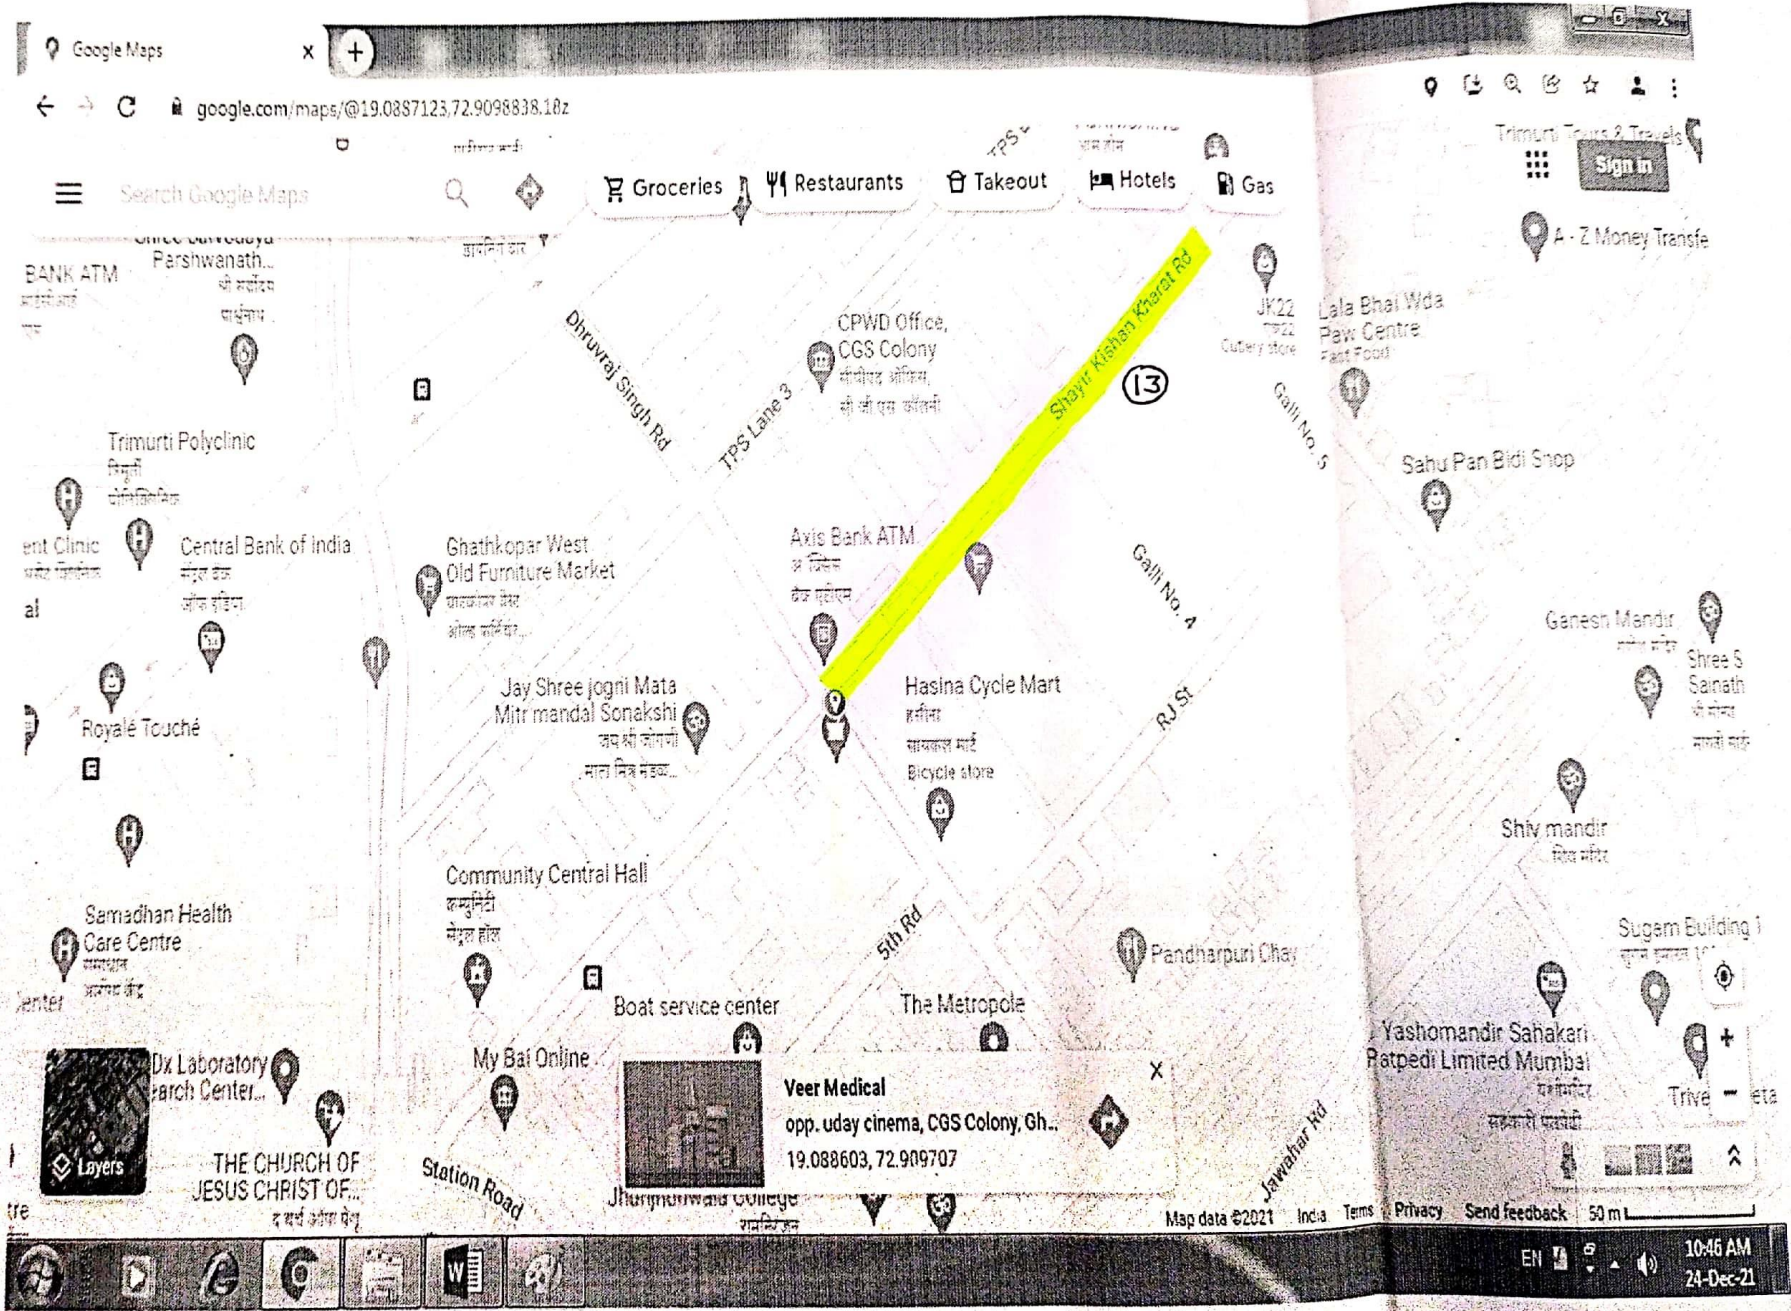

- ② PARK VIEW Lane
- ① GARDEN AVENUE LANE
- ⑤ RAMBAN PATH
- ④ BALAJI MANDIR MARG

③ AMRAVATI SHARDA PRASAD SINGH MARG

⑥ SAI BABA LANE

⑦ BHAGWAN MAHAVIR LANE

⑧ BHAWANI LANE

⑨ SHANTI PATH MARG

① GARDEN AVENUE LANE

⑩ CANARA BANK OPP. LANE

(15) SHIKOWA INDUSTRIAL ROAD

(11) GAODEVI LANE

12 SANGHANI ESTATE MARG

**13- WAGHARI GULLY (SHAYIR KISHAN KHARAT MARG)**

14- NANDKISHORE JAYRAMJI MARG

# Google Maps

16 SHRIMAD RAMCHANDRA LANE

**17 Vikhroli Park Site Road No 6 (Jun of Sujata Hotel Rd to Dead End/Major Nalla)**

**18) Naidu Colony Road (From Ambedkar Circle to Siddhrameshwar Nagar)**

**19 Kamalesh Divedi Marg**

20 H.Colony Road( C Shape Road)

21) Sambhaji marg (Jun of LBS marg to Fish Market)

22) Jhunjhunwala College Road ( From Welcome Hotel to Jun. of J.P Road & Dhruvraj Singh Marg)

**(23) Ambedkar Circle (Peripheri of Ambedkar Circle)**