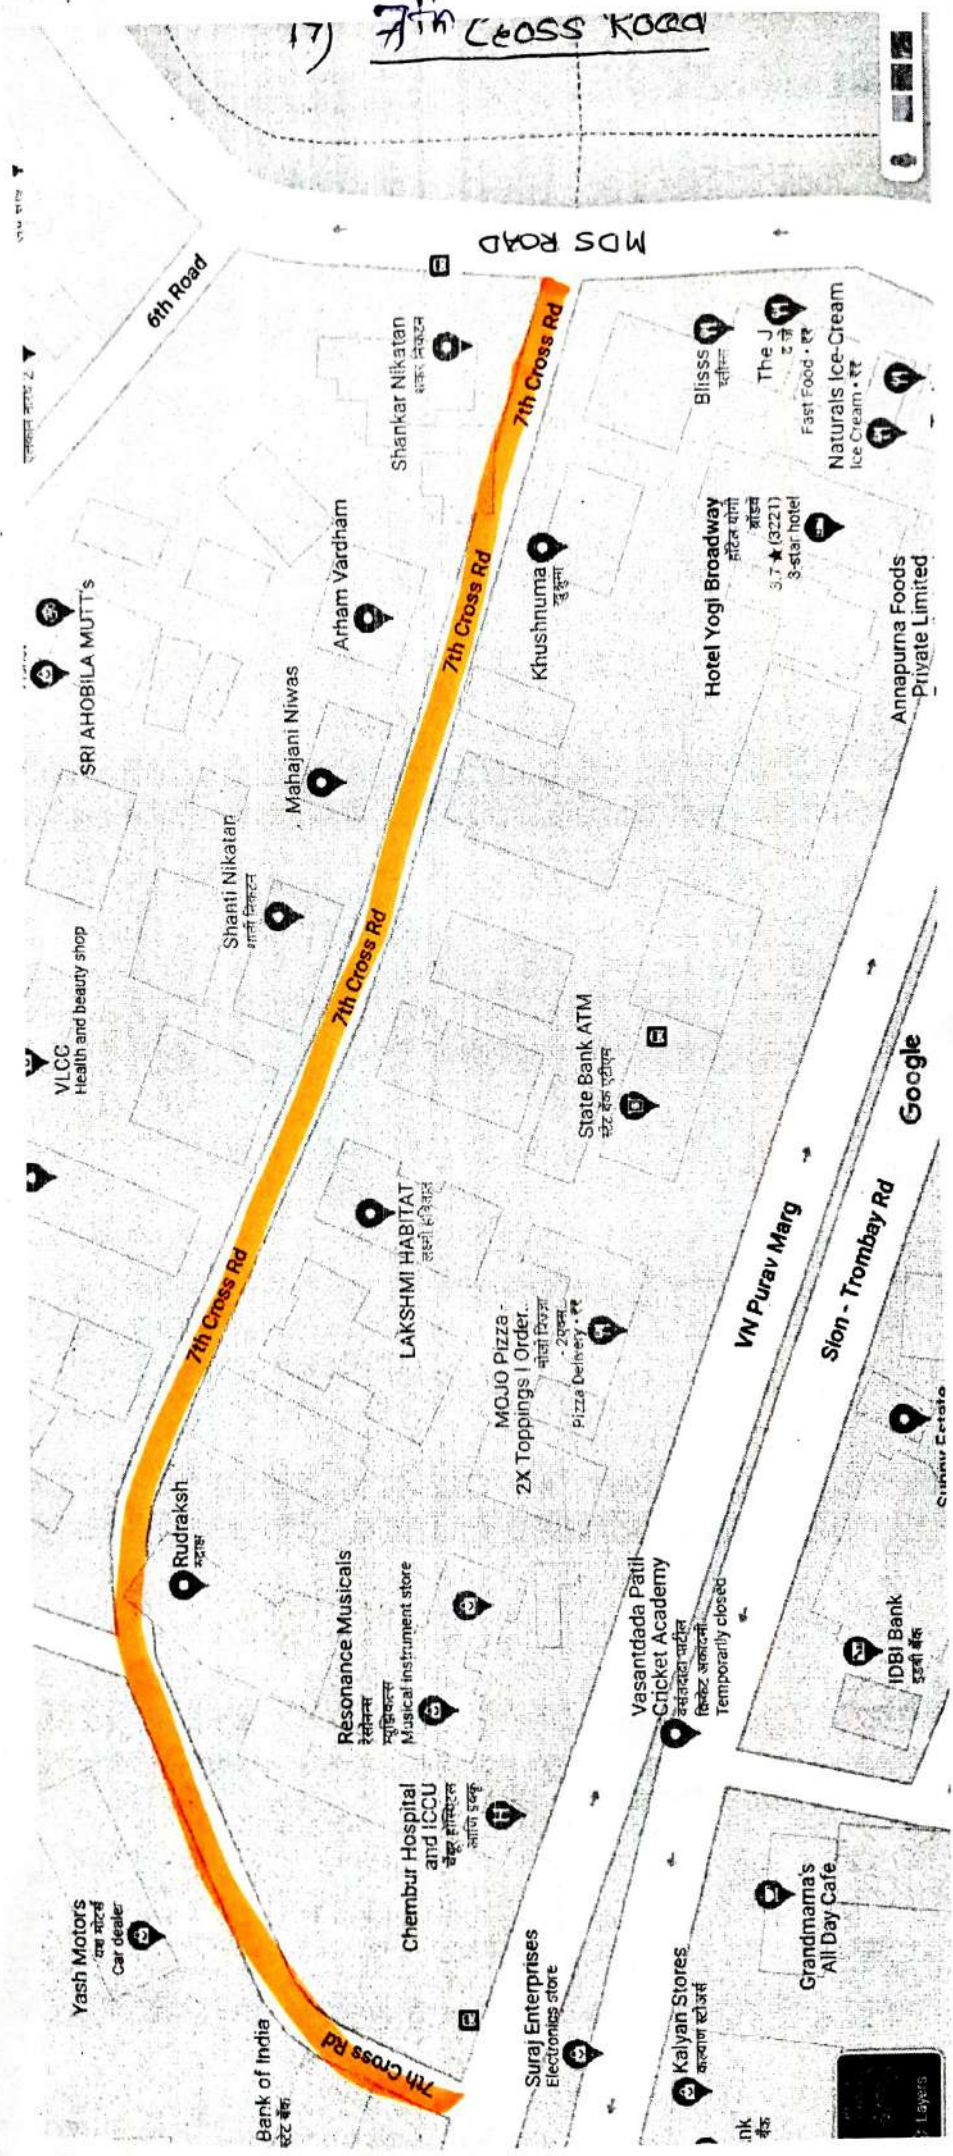

17) 7th Cross Road

AN C-543
C/37