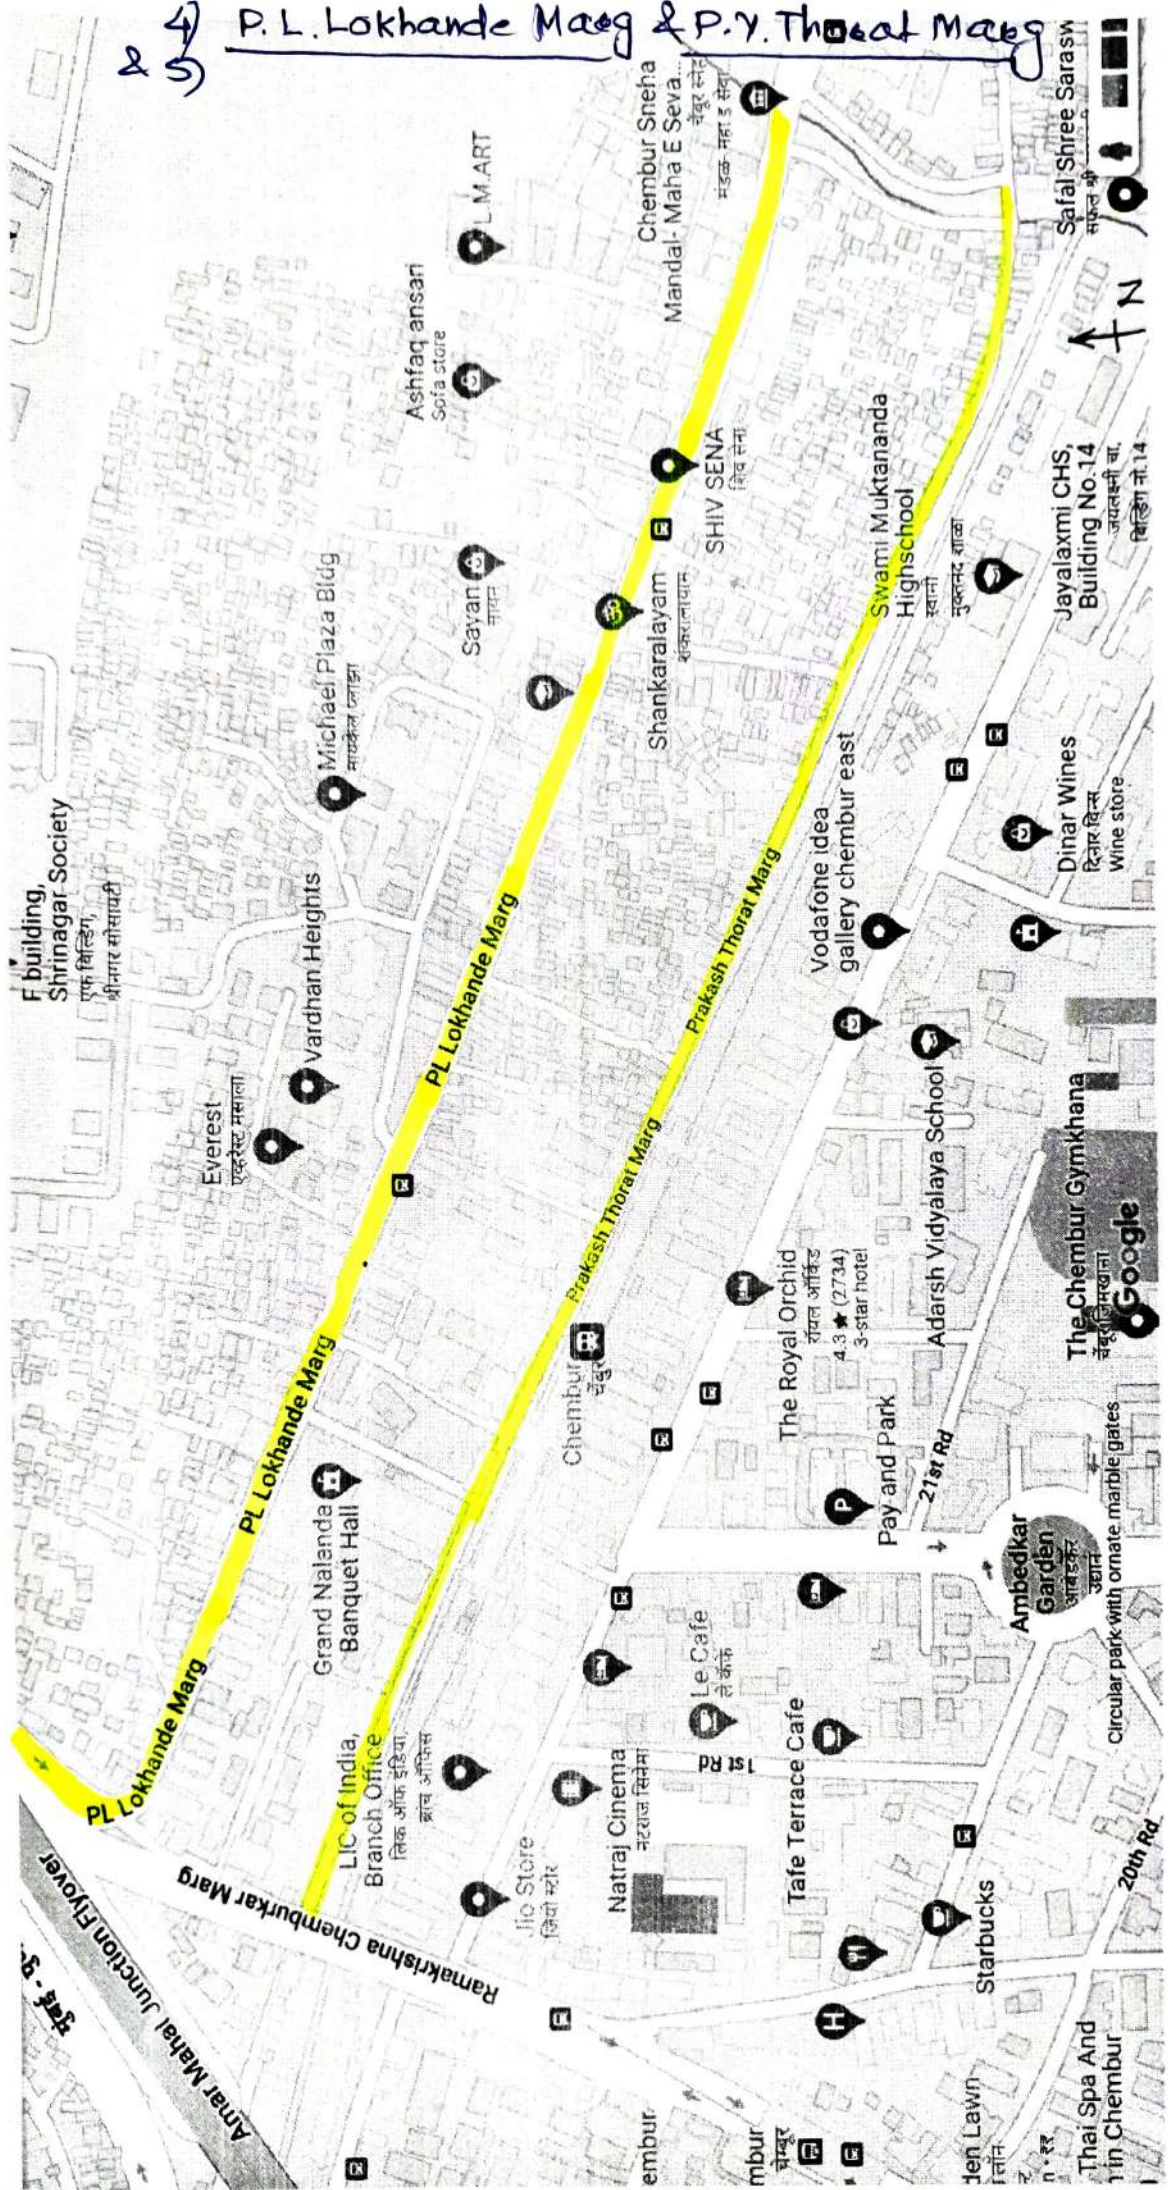

Map data ©2022 India Terms Privacy Send feedback

Google

2 4 5

P.L. Lokhande Marg & P.Y. Thorat Marg

C-21

6) Shanta Jog Marg from P.L. Lokhande Marg below Tenb bridge

Transit
 Click on stations for more information