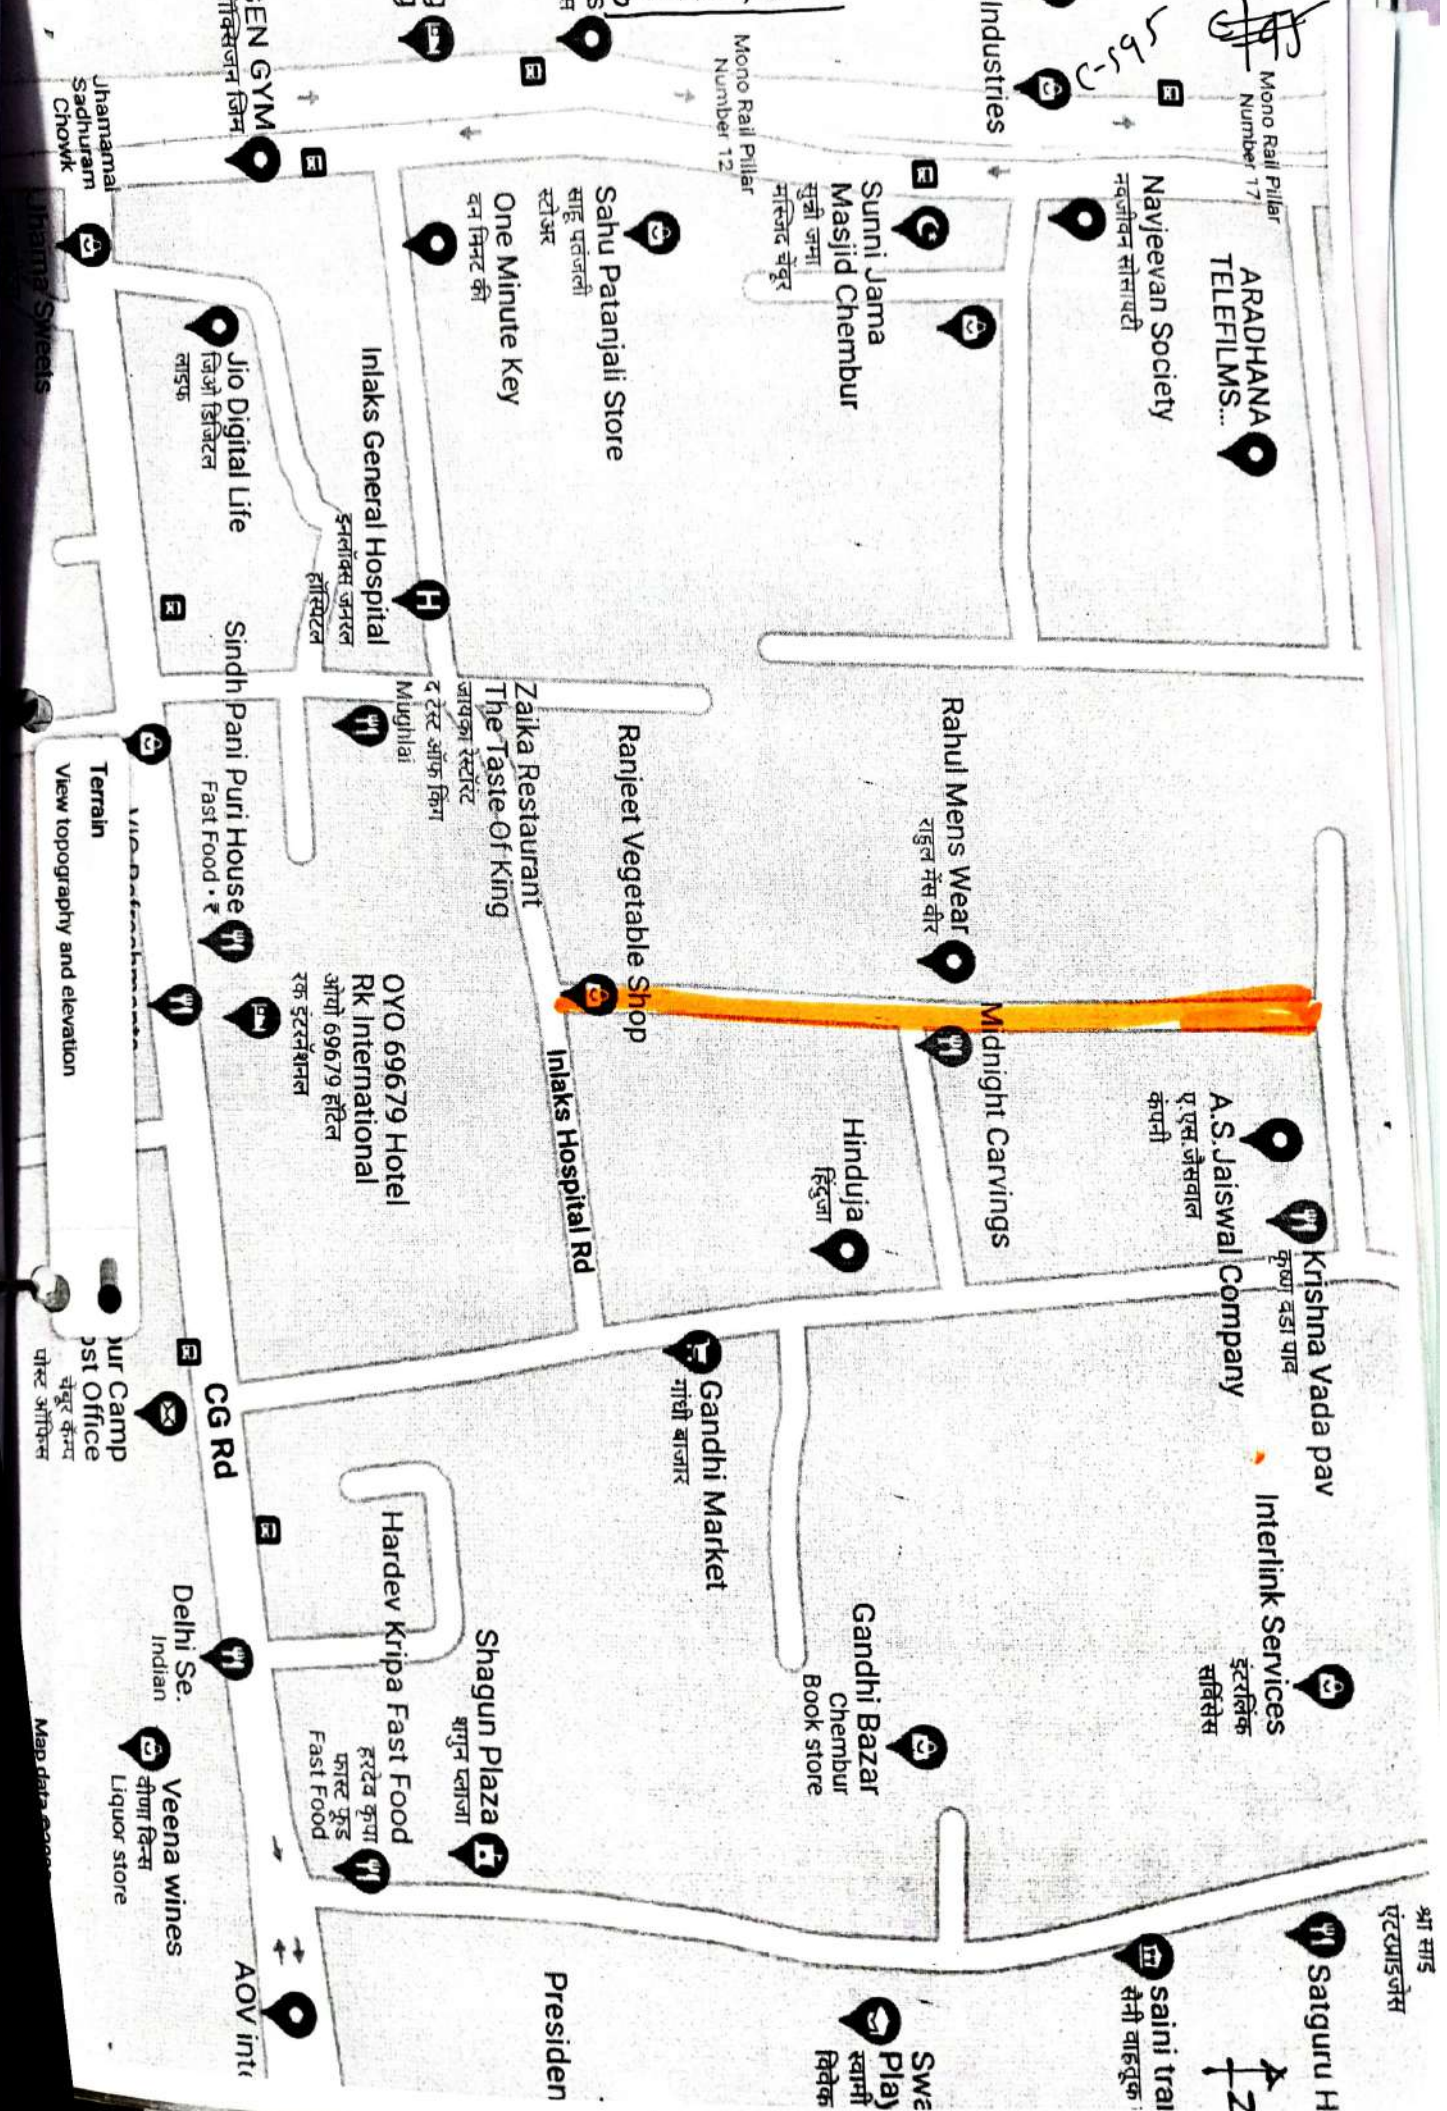

saini transport service
सैनी वाहतूक सेवा

Jhama Sweets
जमा स्वीट्स

VIG Refreshments

Chembur Camp

Terrain
View topography and elevation

Map data ©2022

46) Chembur Camp road from Mangaldas Jeweller

Handwritten scribble