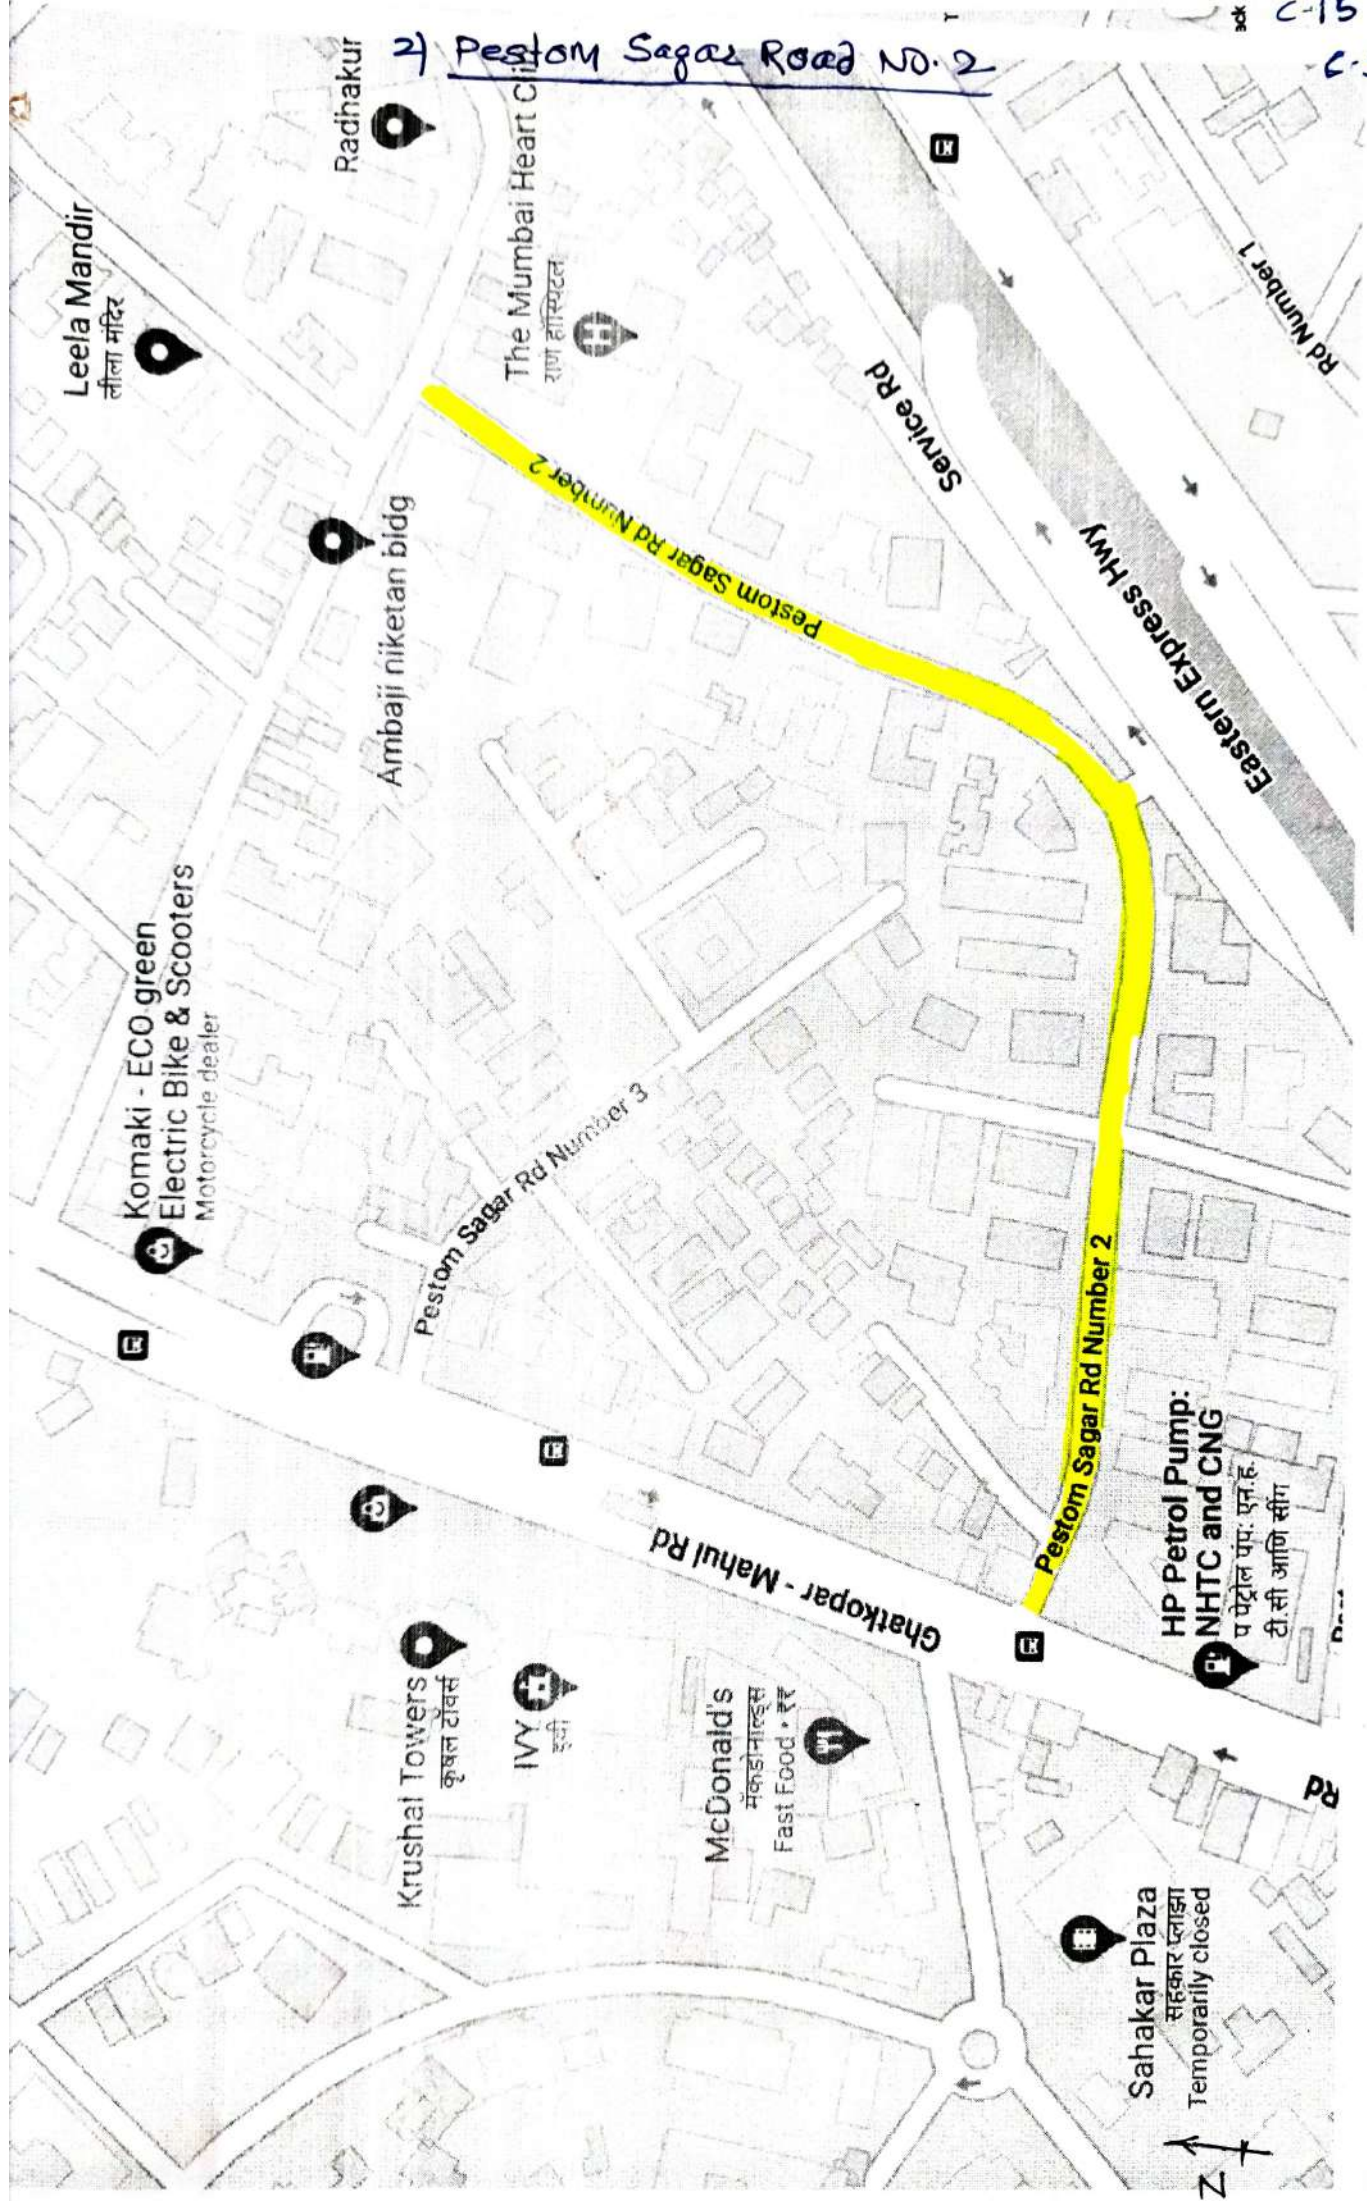

2) Pestom Sagar Road NO. 2