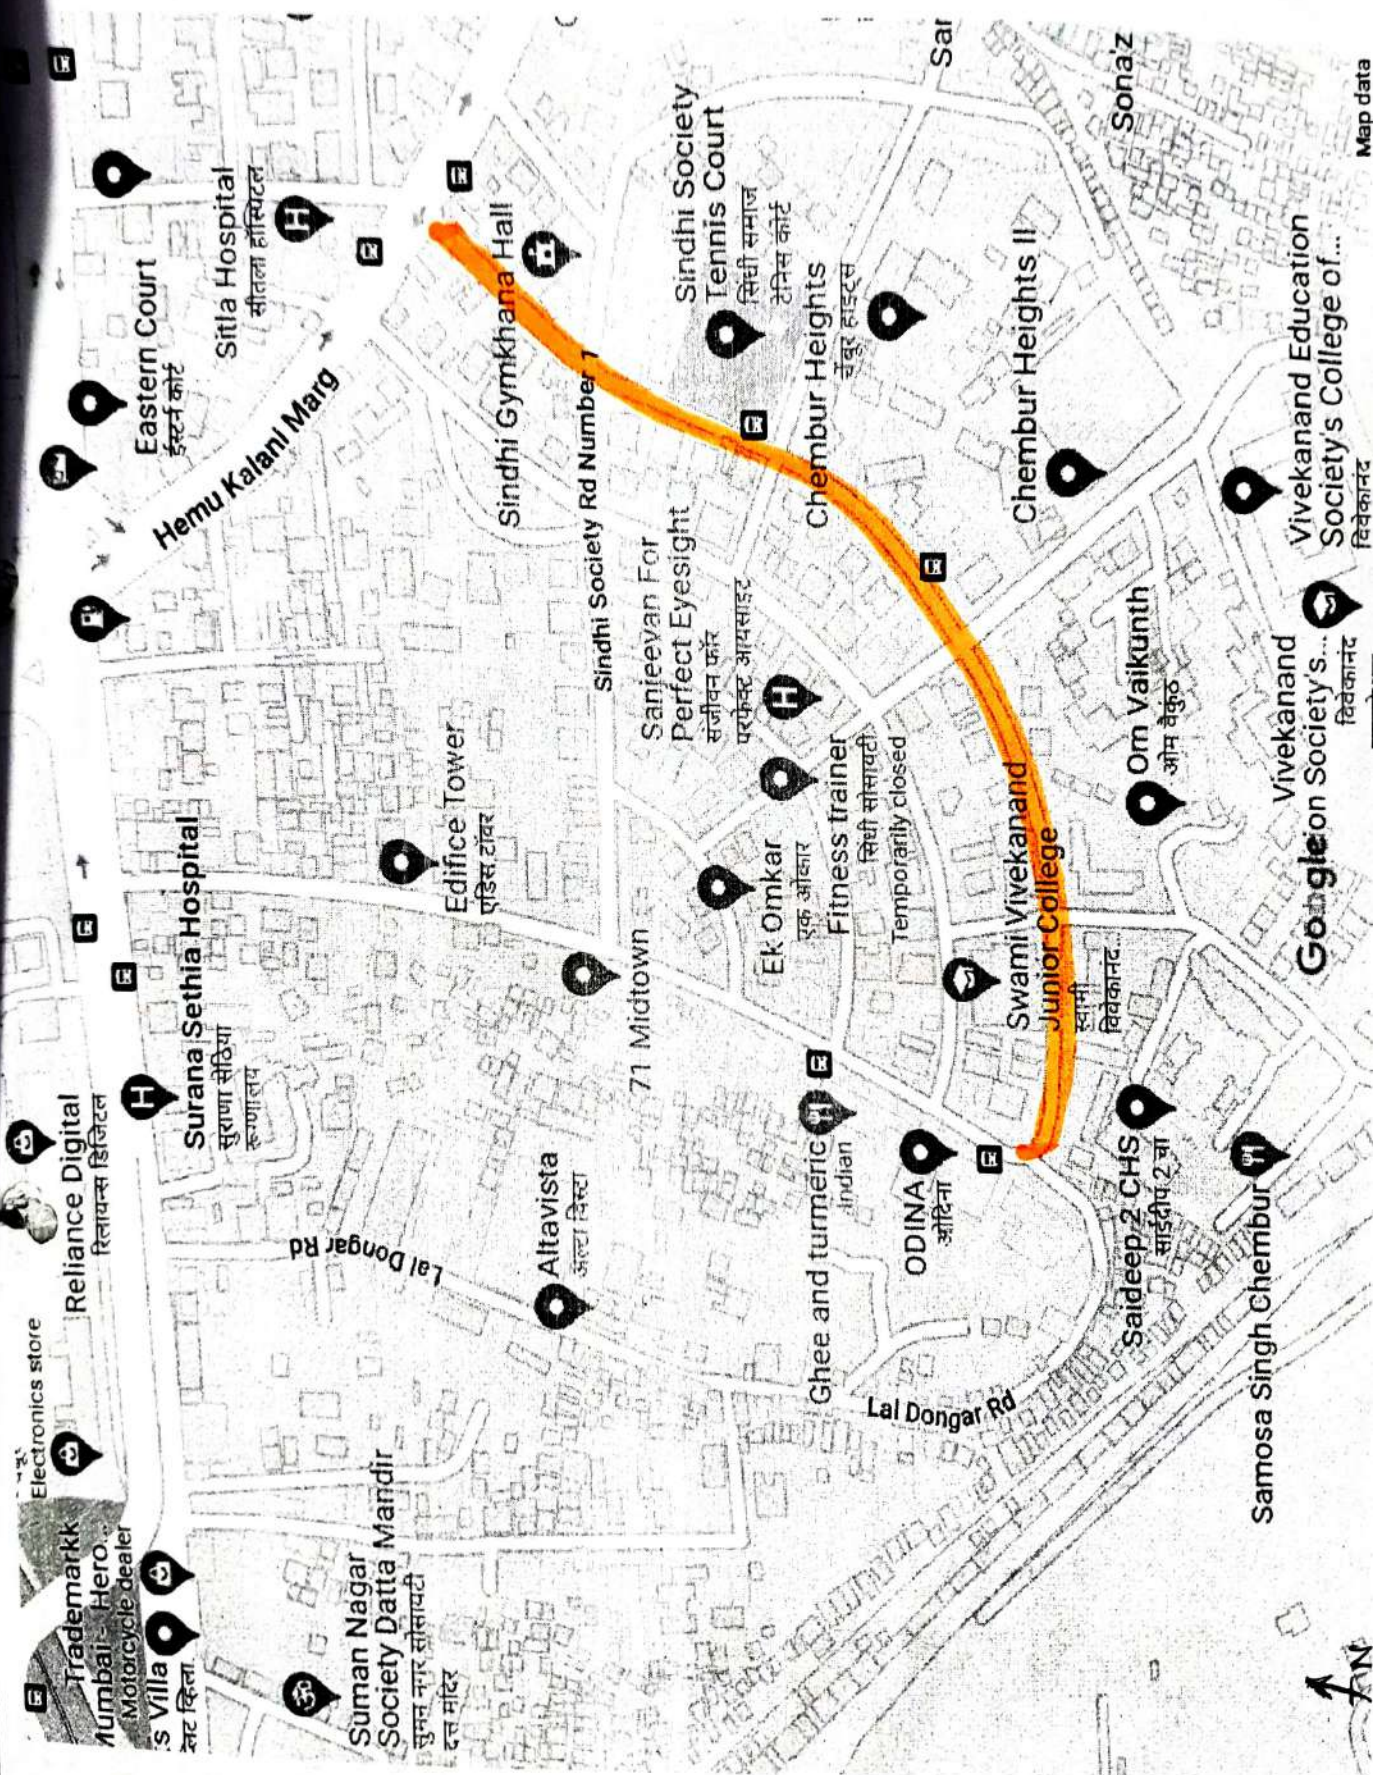

Index - 2

29) Sindhi Society Road No. 2

Map data