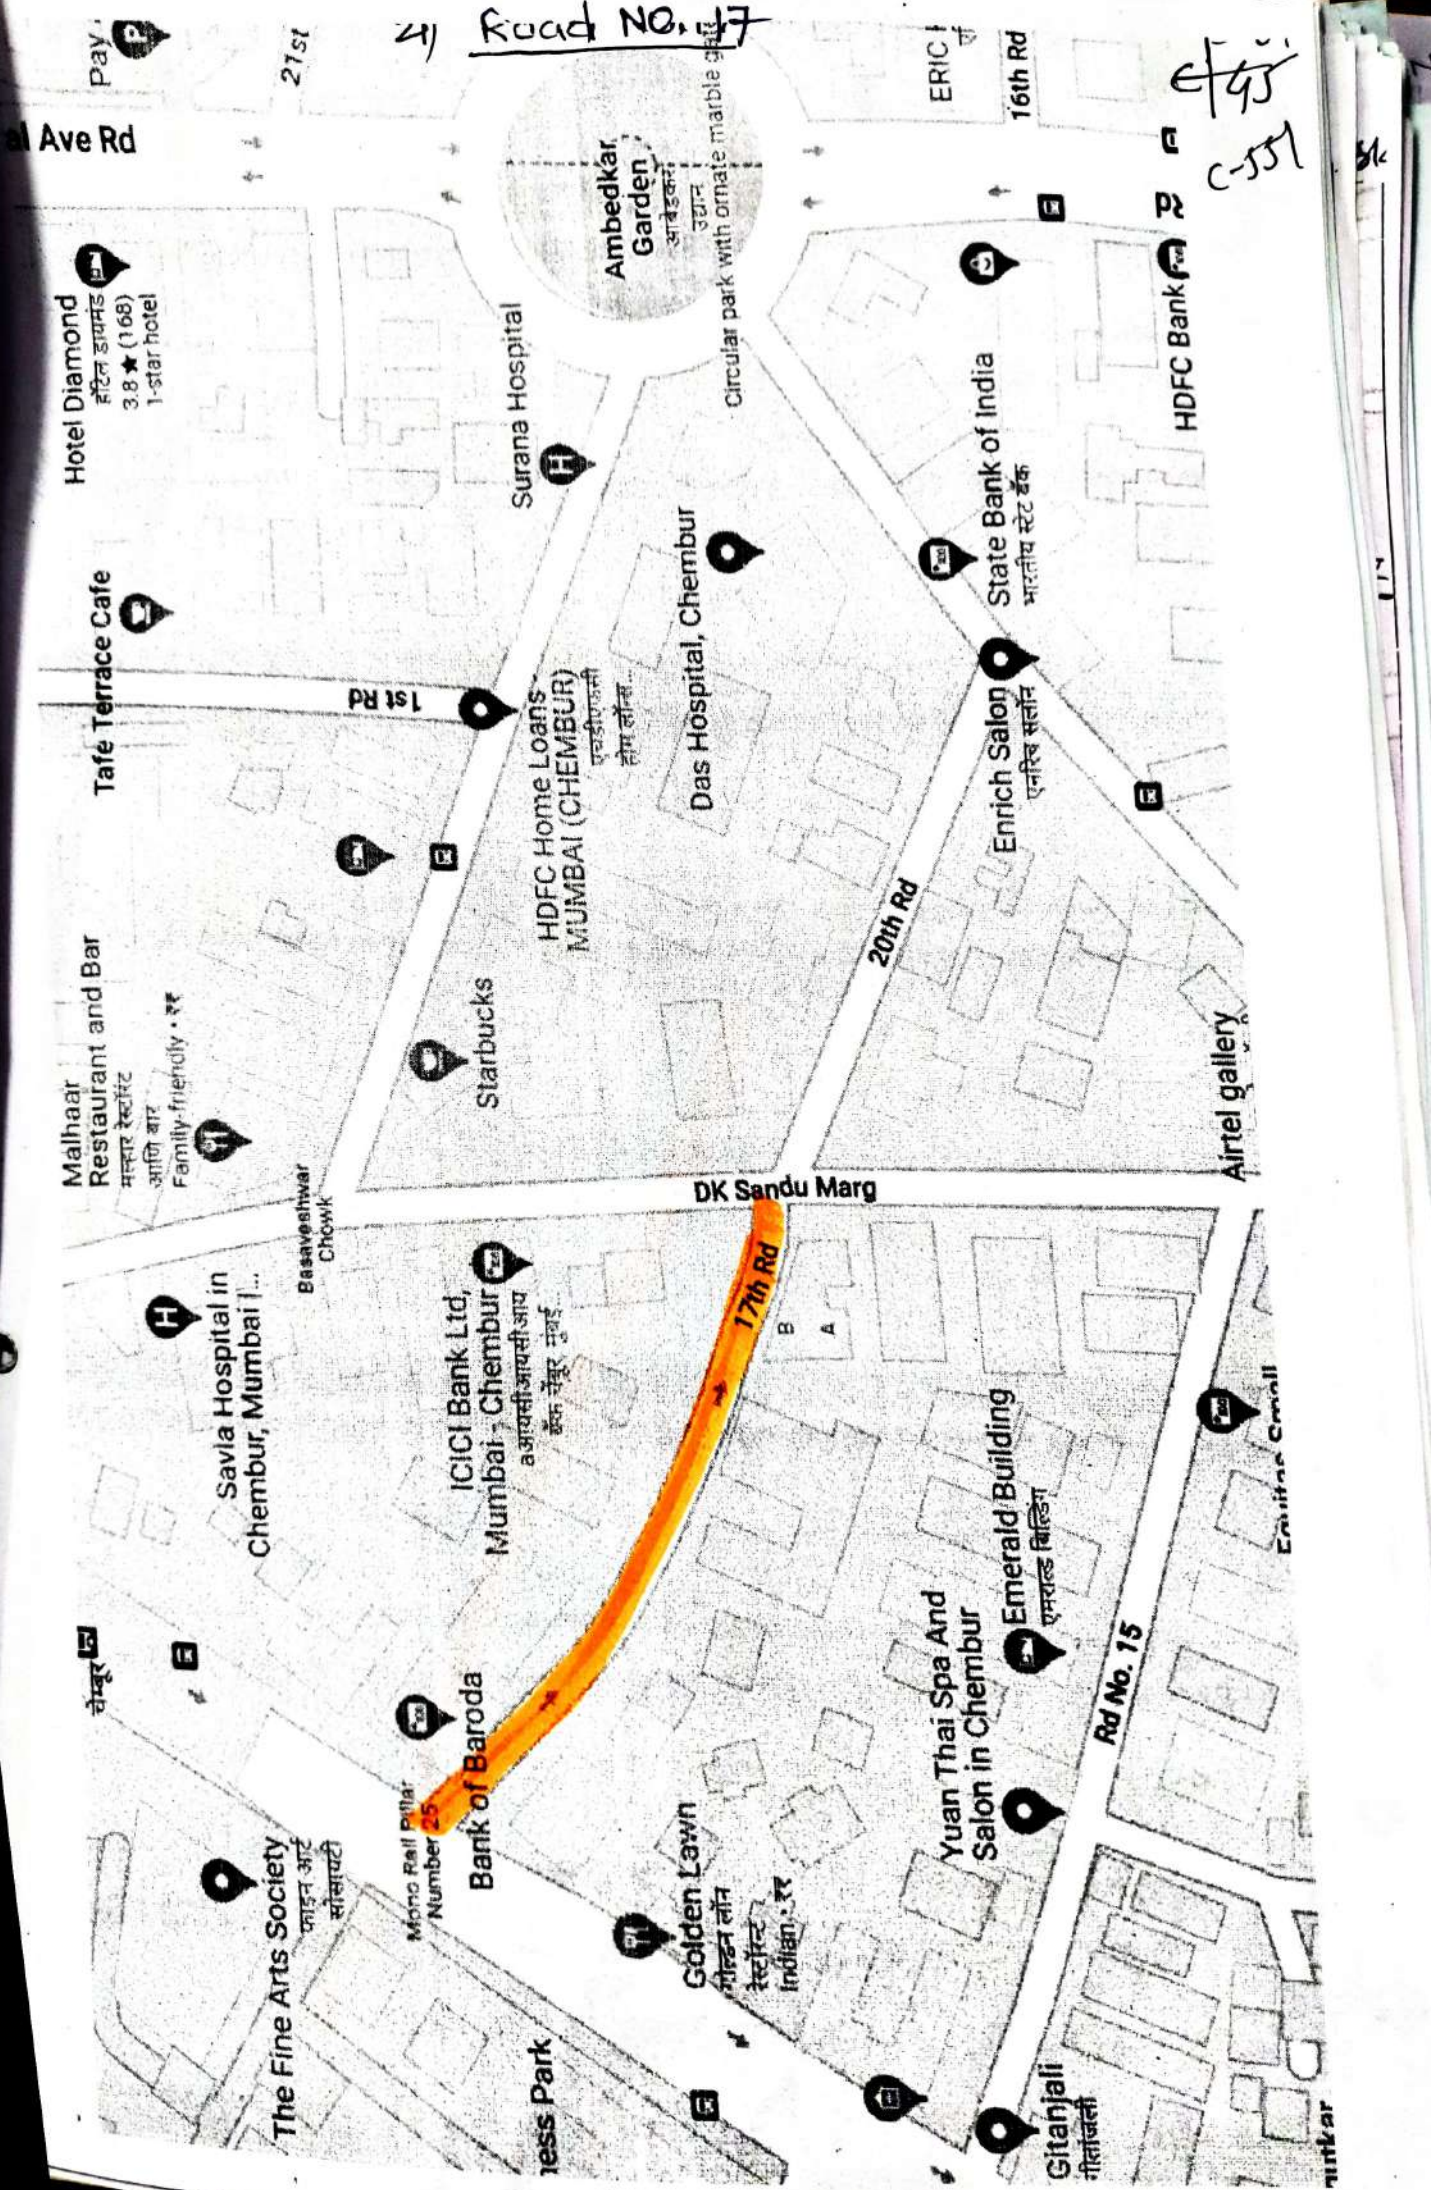

4) ROAD NO. 17

Handwritten notes: 45, C-551

Pay

27st

ERIC

16th Rd

Ambedkar Garden

Surana Hospital

Hotel Diamond
3.8 ★ (168)
1-star hotel

Tafe Terrace Cafe

Malhaar Restaurant and Bar
Family-friendly

1st Rd

HDFC Home Loans
MUMBAI (CHEMBUR)

Starbucks

Das Hospital, Chembur

20th Rd

State Bank of India

Enrich Salon

HDFC Bank

Airtel gallery

DK Sandu Marg

Savita Hospital in
Chembur, Mumbai

ICICI Bank Ltd,
Mumbai - Chembur

17th Rd

Bank of Baroda

Golden Lawn

Yuan Thai Spa And
Salon in Chembur

Emerald Building

Rd No. 15

The Fine Arts Society

Mono Rail Pillar
Number 25

ress Park

Indian

Gitanjali

Emiffne Cmall

ntar