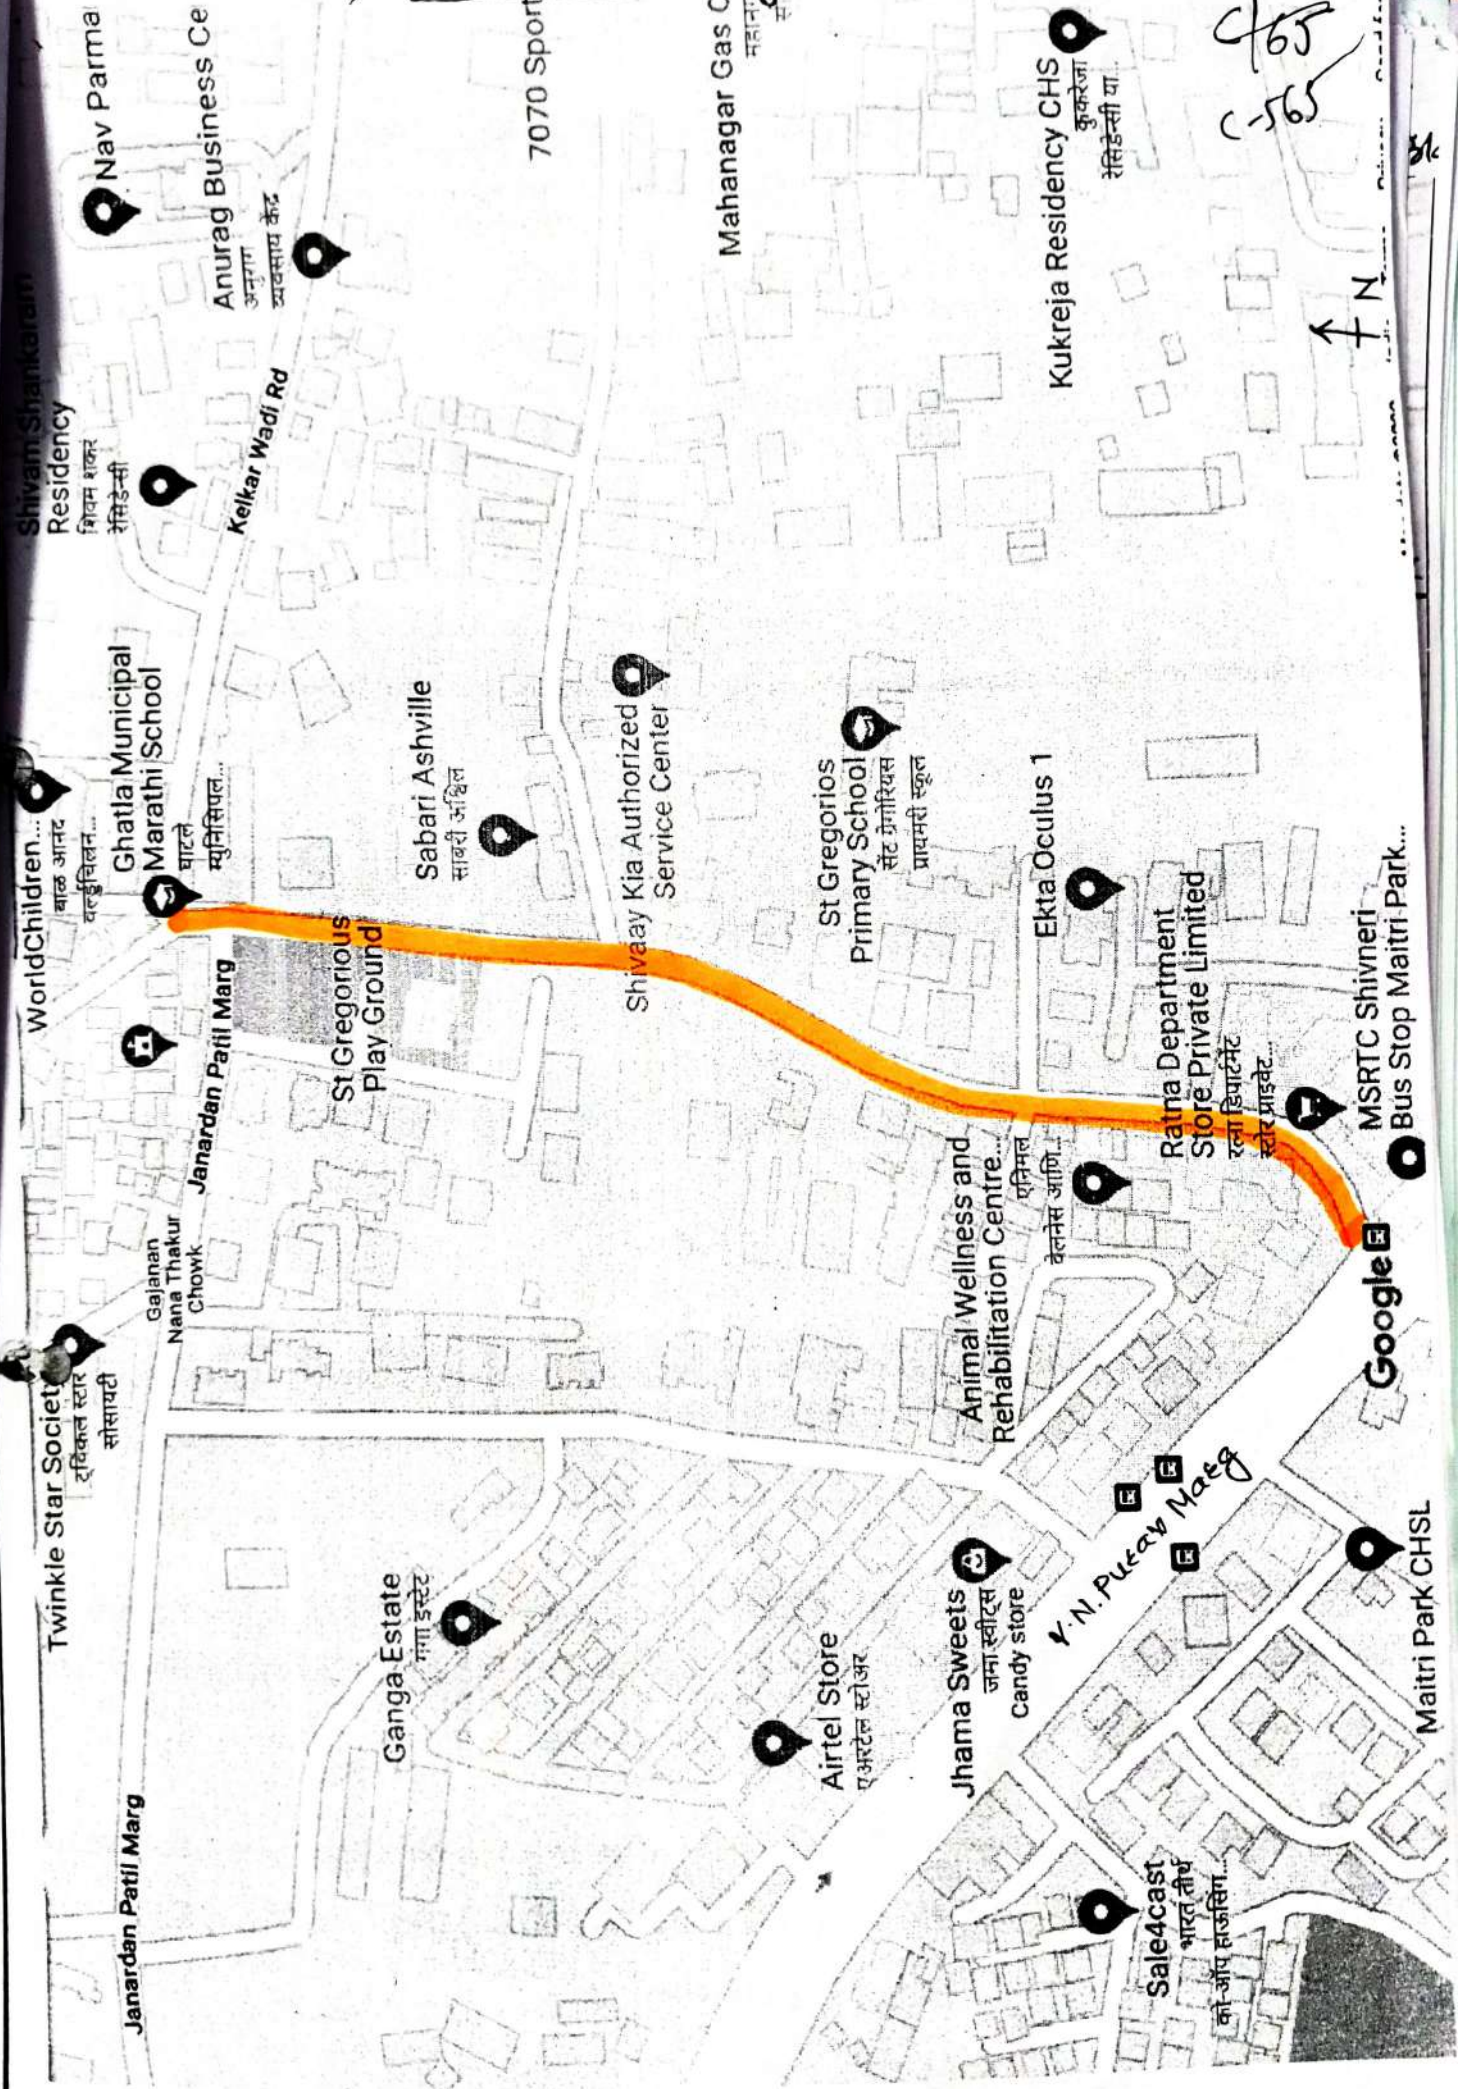

30) N.B. Parki Marg

465
C-565

Shivam Shankaran Residency

Nav Parma

Anurag Business Ce

Kelkar Wadi Rd

7070 Sport

Mahanagar Gas C

Kukreja Residency CHS

WorldChildren...

Ghatla Municipal Marathi School

Janardan Patil Marg

St Gregorious Play Ground

Sabari Ashville

Shivaay Kia Authorized Service Center

St Gregorios Primary School

Ekta Oculus 1

Raina Department Store Private Limited

MSRTC Shivneri Bus Stop Maitri Park...

Twinkle Star Society

Gajanan Nana Thakur Chowk

Ganga Estate

Airtel Store

Jhama Sweets Candy store

Animal Wellness and Rehabilitation Centre...

N. B. Parki Marg

Sale4cast

Google

Maitri Park CHSL