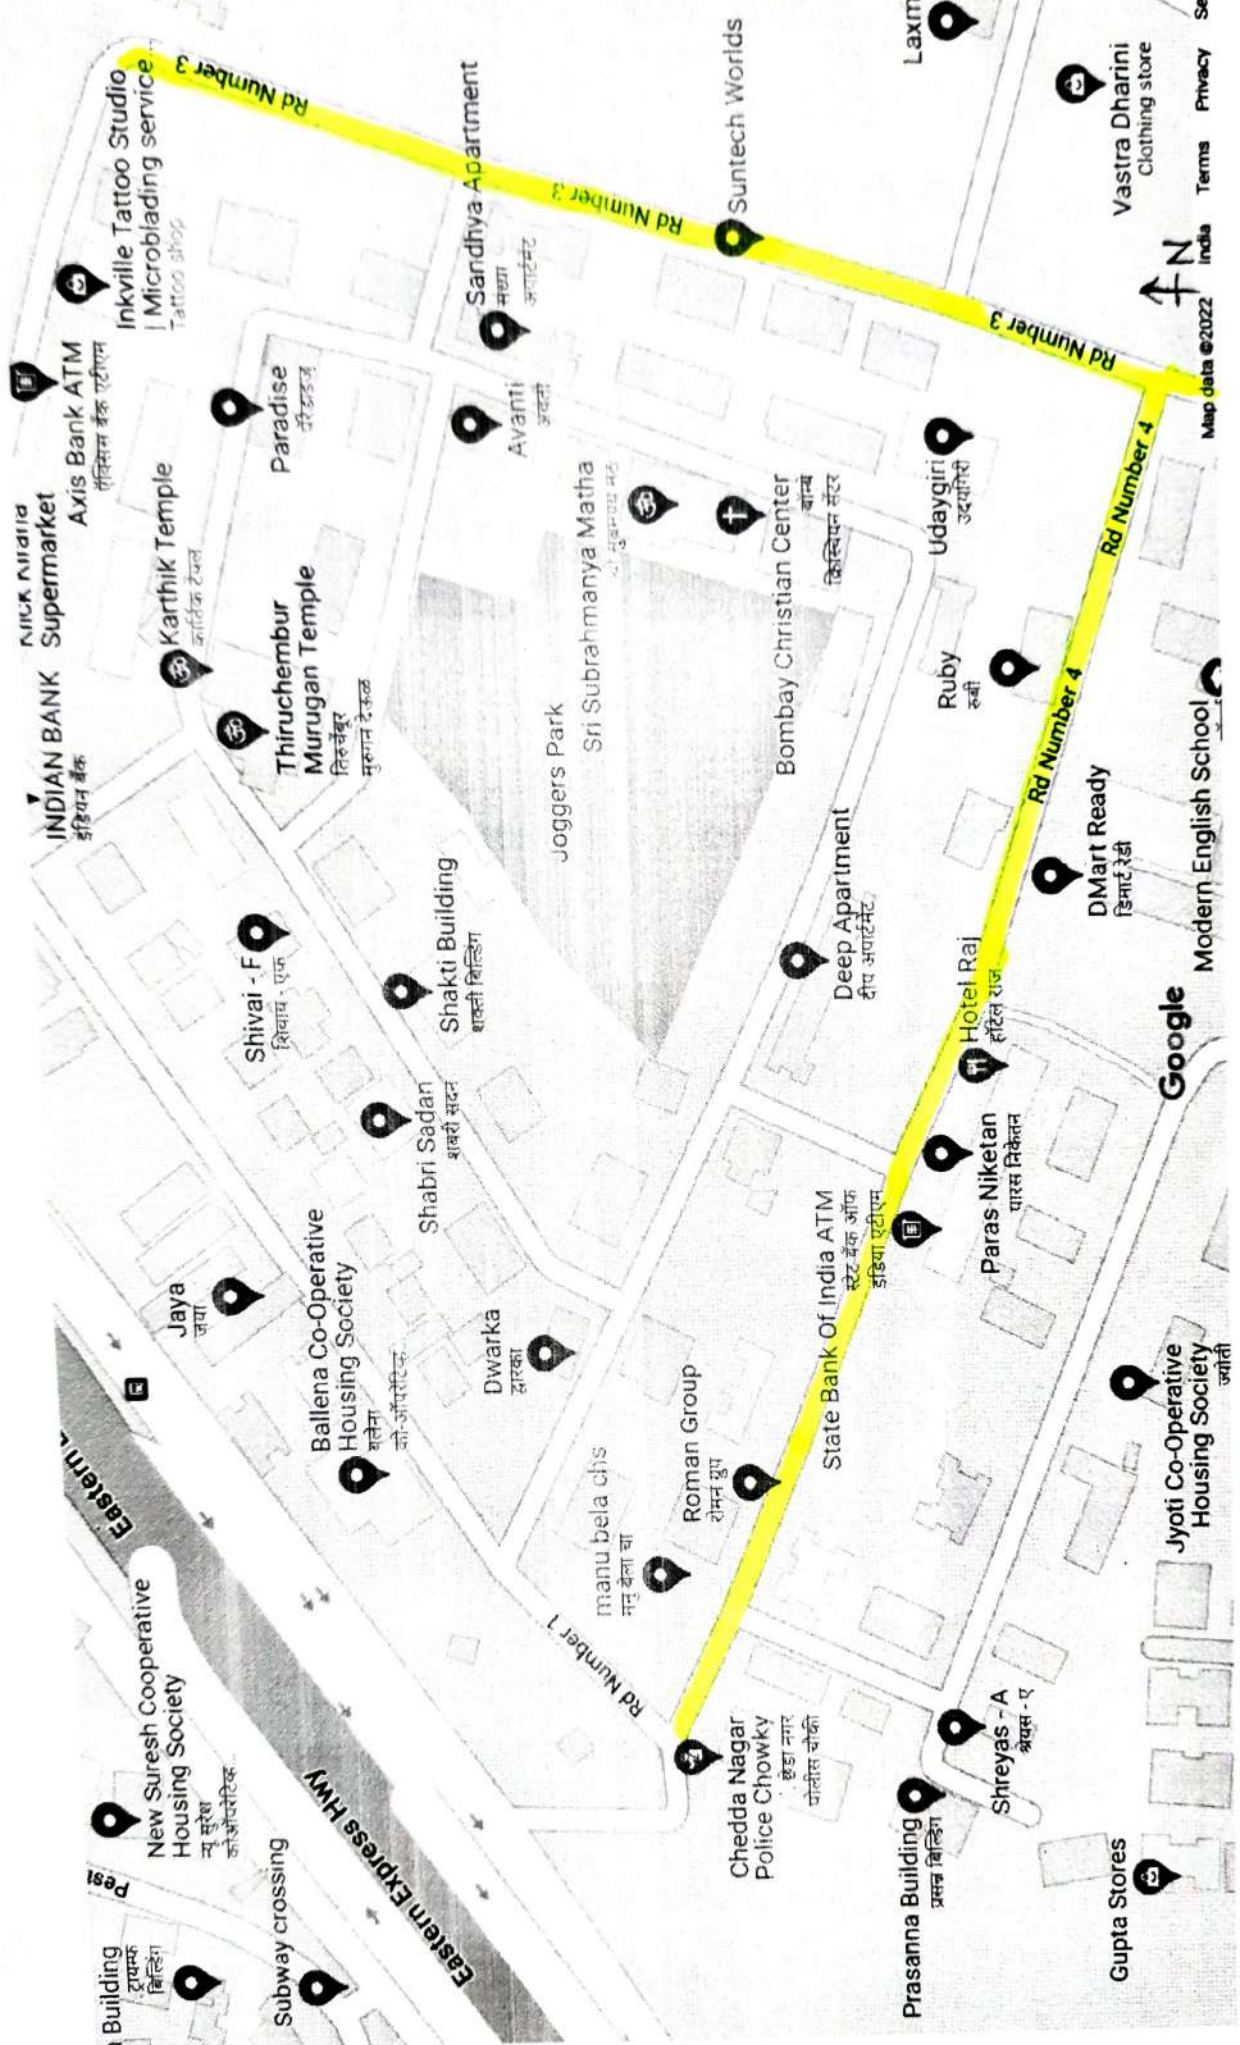

Map data ©2022 India Terms Privacy Send feedback

Google

2 4 5

P.L. Lokhande Marg & P.Y. Thorat Marg

C-21

6) Shanta Jog Marg from P.L. Lokhande Marg below Tenb bridge

Transit
 Click on stations for more information